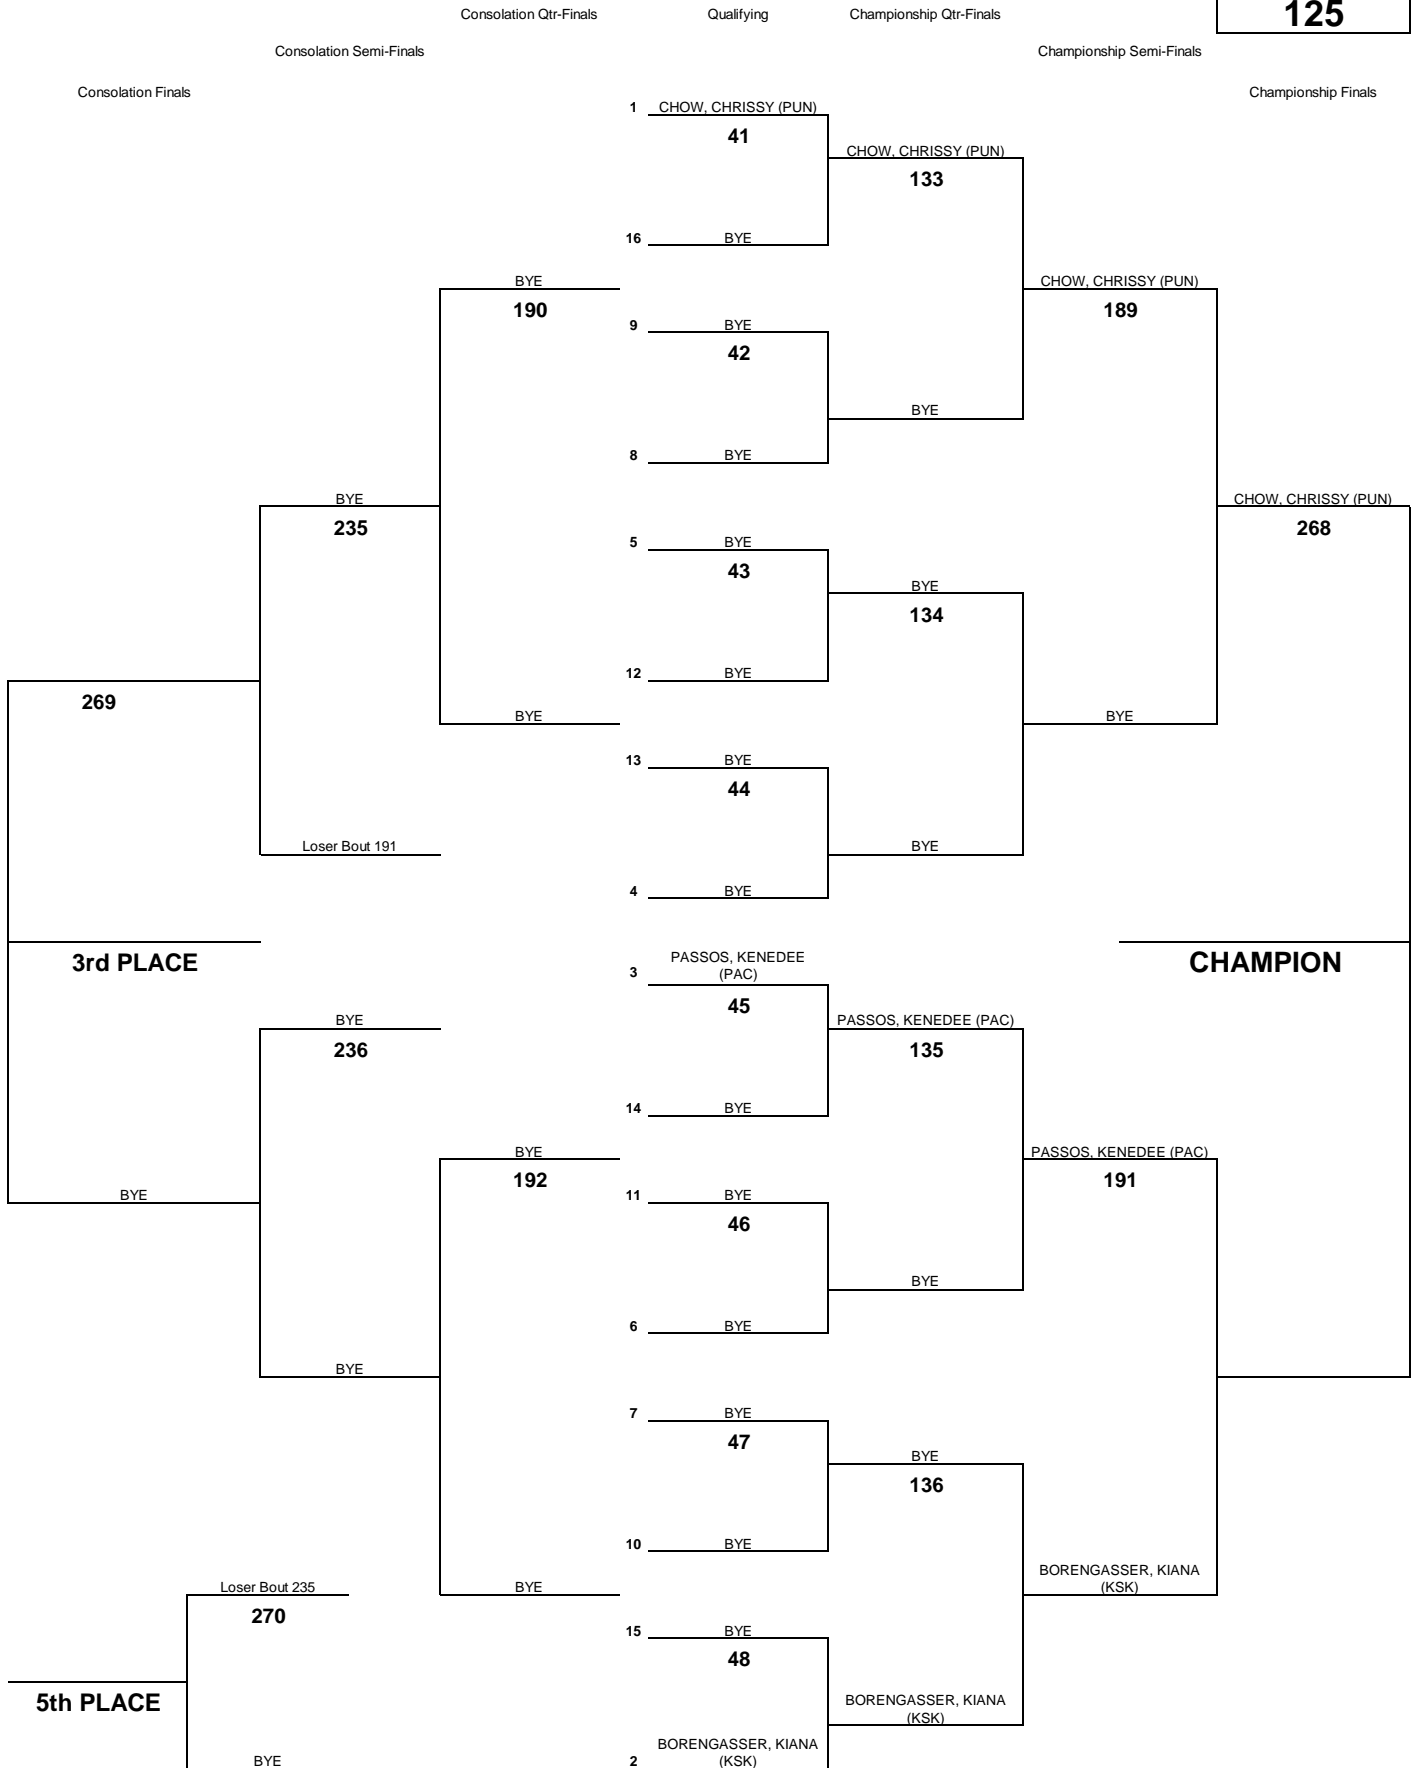

INTERSCHOLASTIC LEAGUE OF HONOLULU 2010 GIRLS VARSITY CHAMPIONSHIP TOURNAMENT

WEIGHT CLASS
125