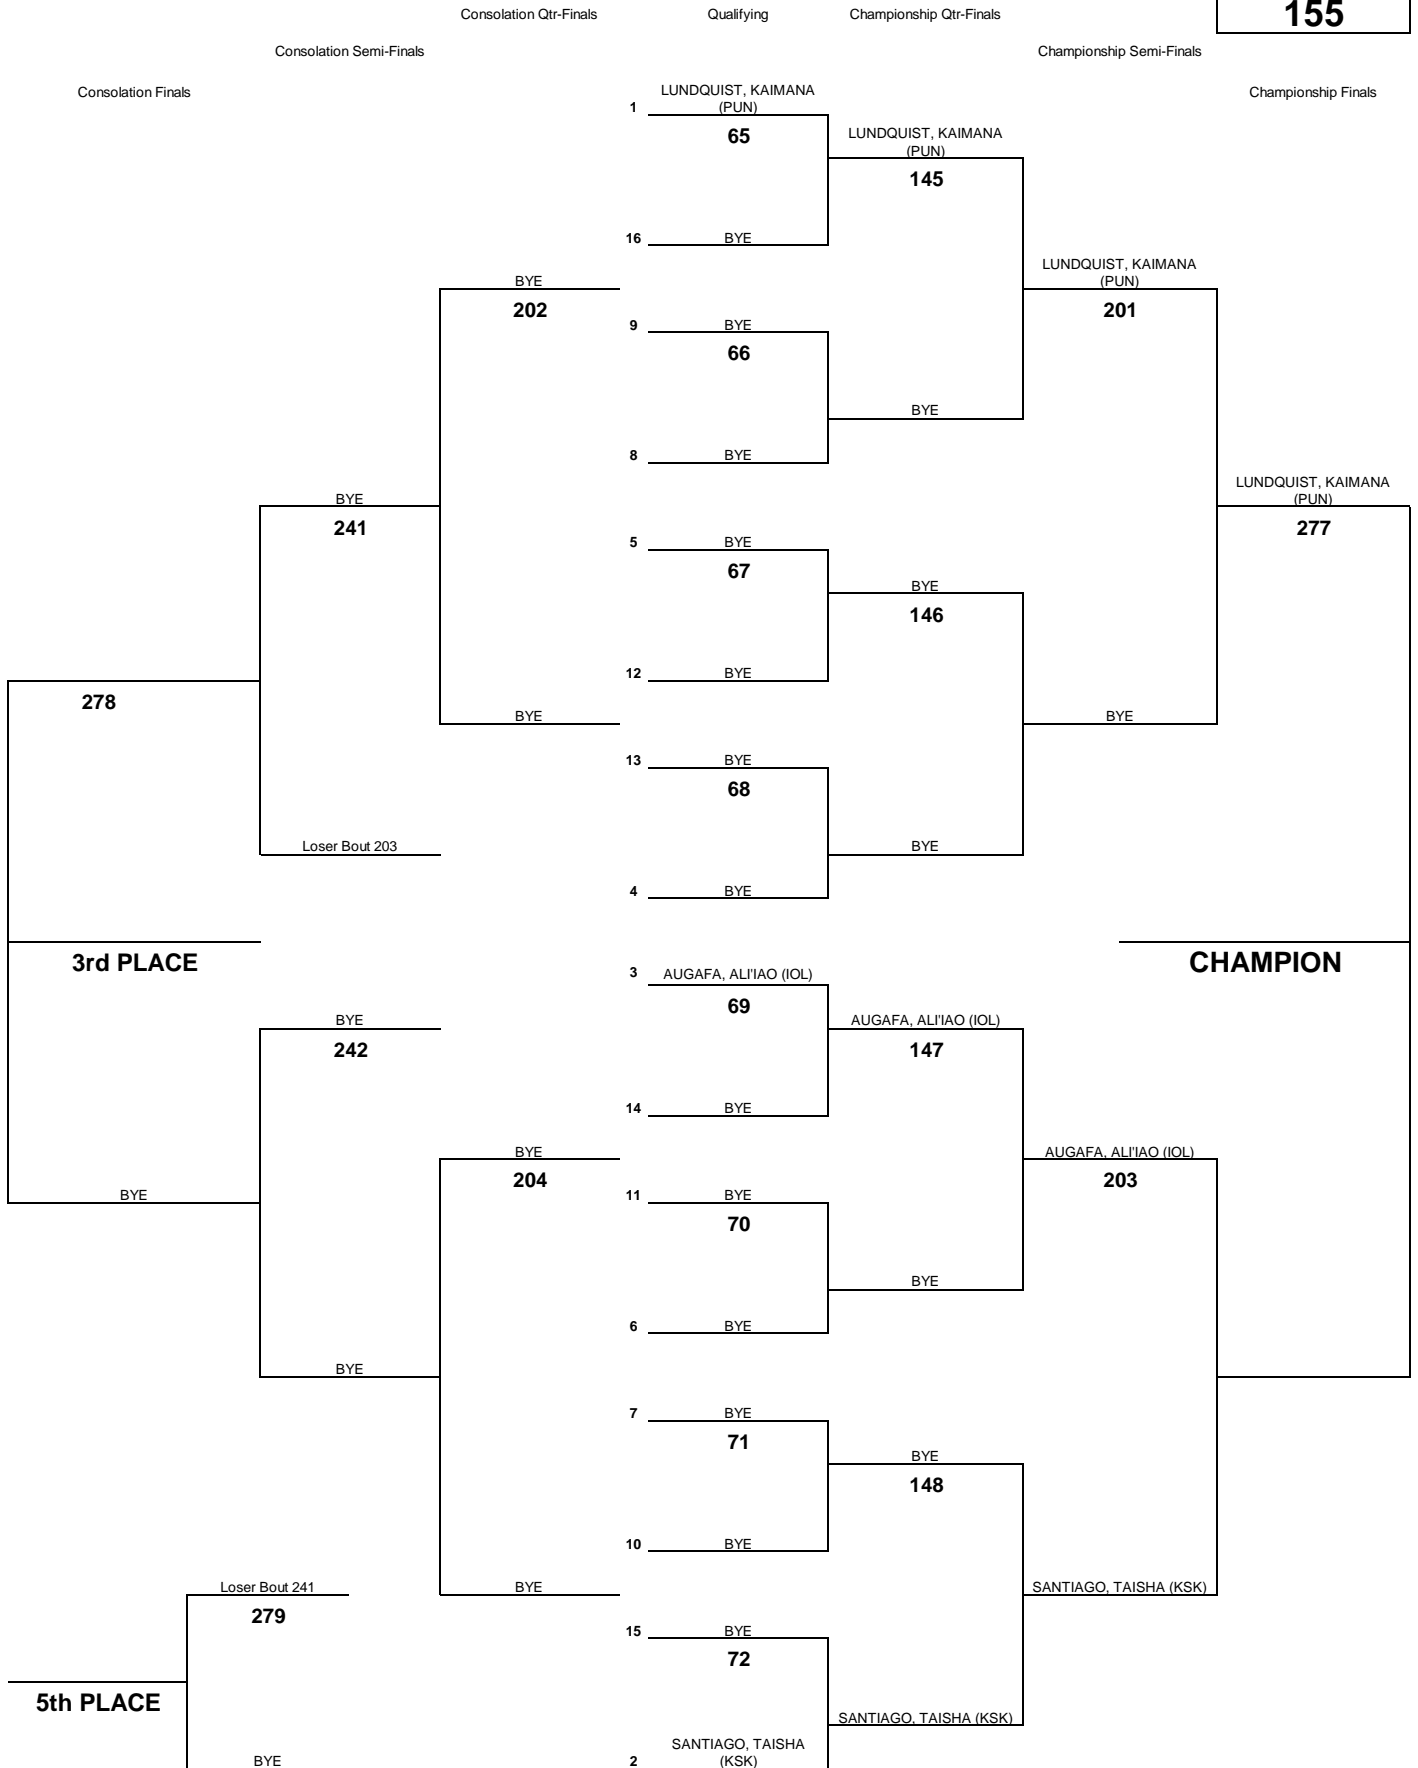

INTERSCHOLASTIC LEAGUE OF HONOLULU 2010 GIRLS VARSITY CHAMPIONSHIP TOURNAMENT

WEIGHT CLASS
155