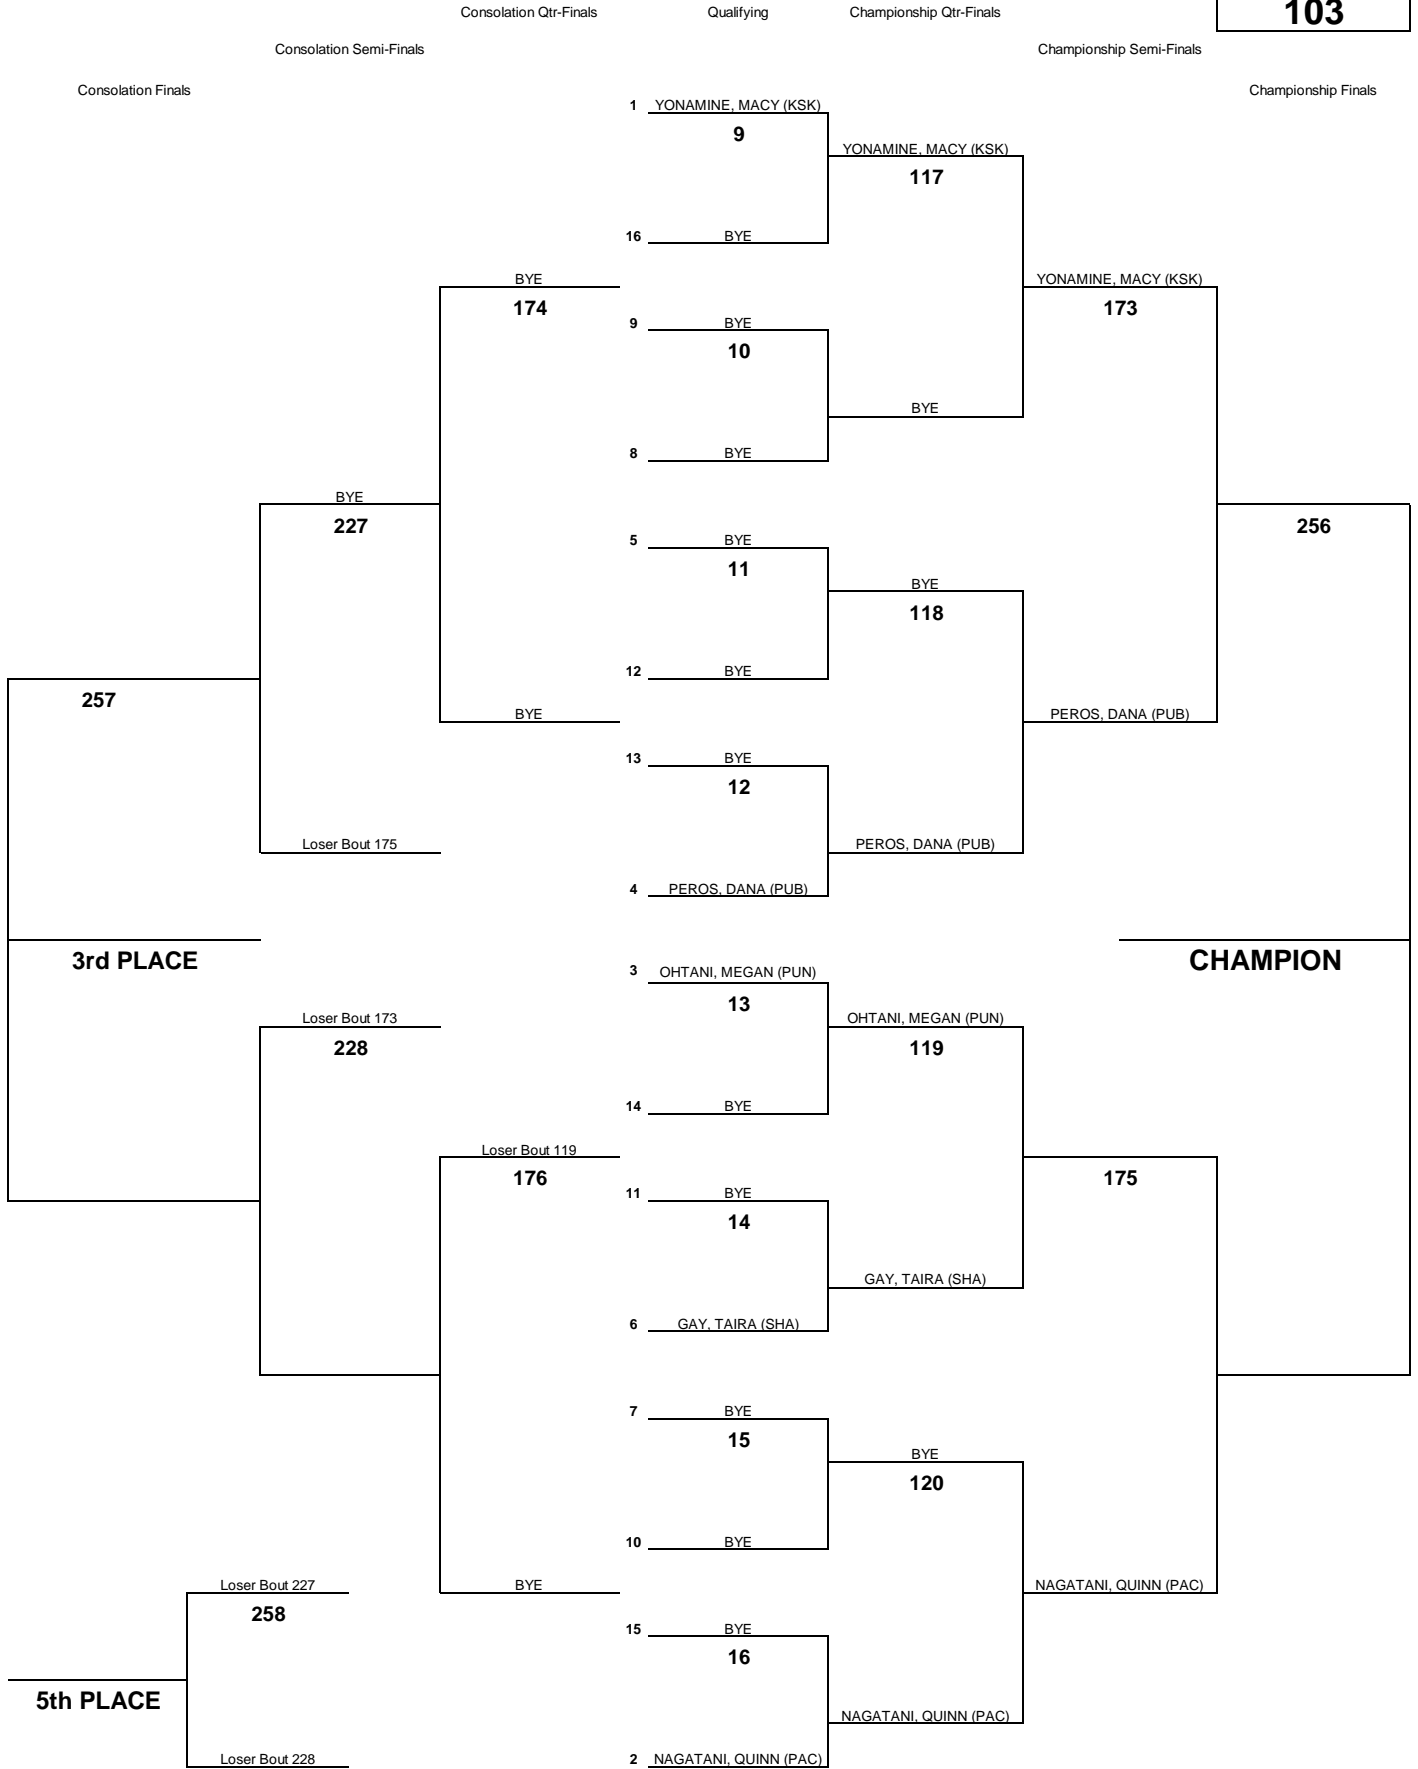

INTERSCHOLASTIC LEAGUE OF HONOLULU 2010 GIRLS VARSITY CHAMPIONSHIP TOURNAMENT

WEIGHT CLASS
103