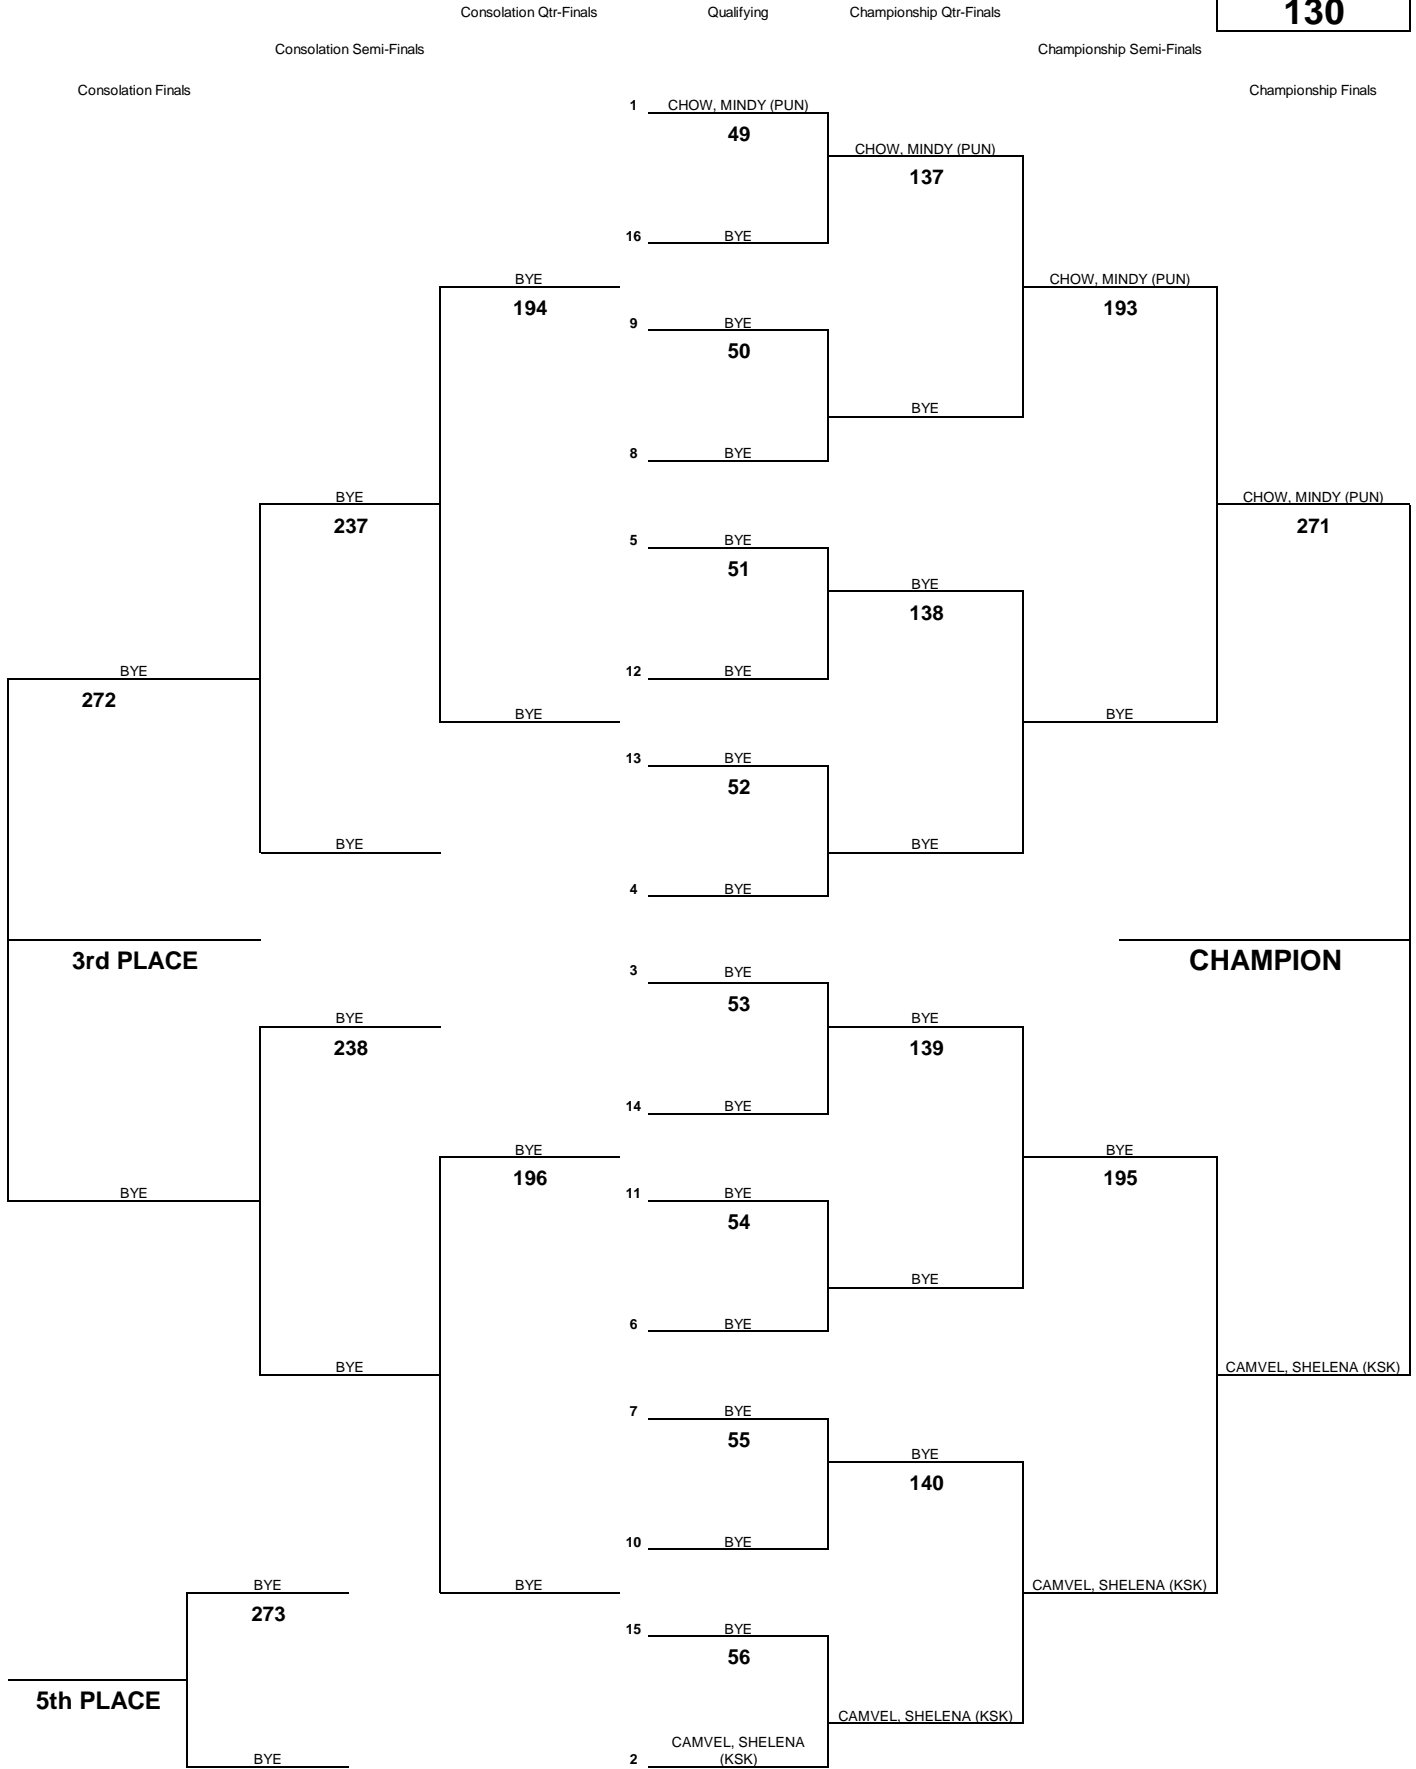

INTERSCHOLASTIC LEAGUE OF HONOLULU 2010 GIRLS VARSITY CHAMPIONSHIP TOURNAMENT

WEIGHT CLASS
130