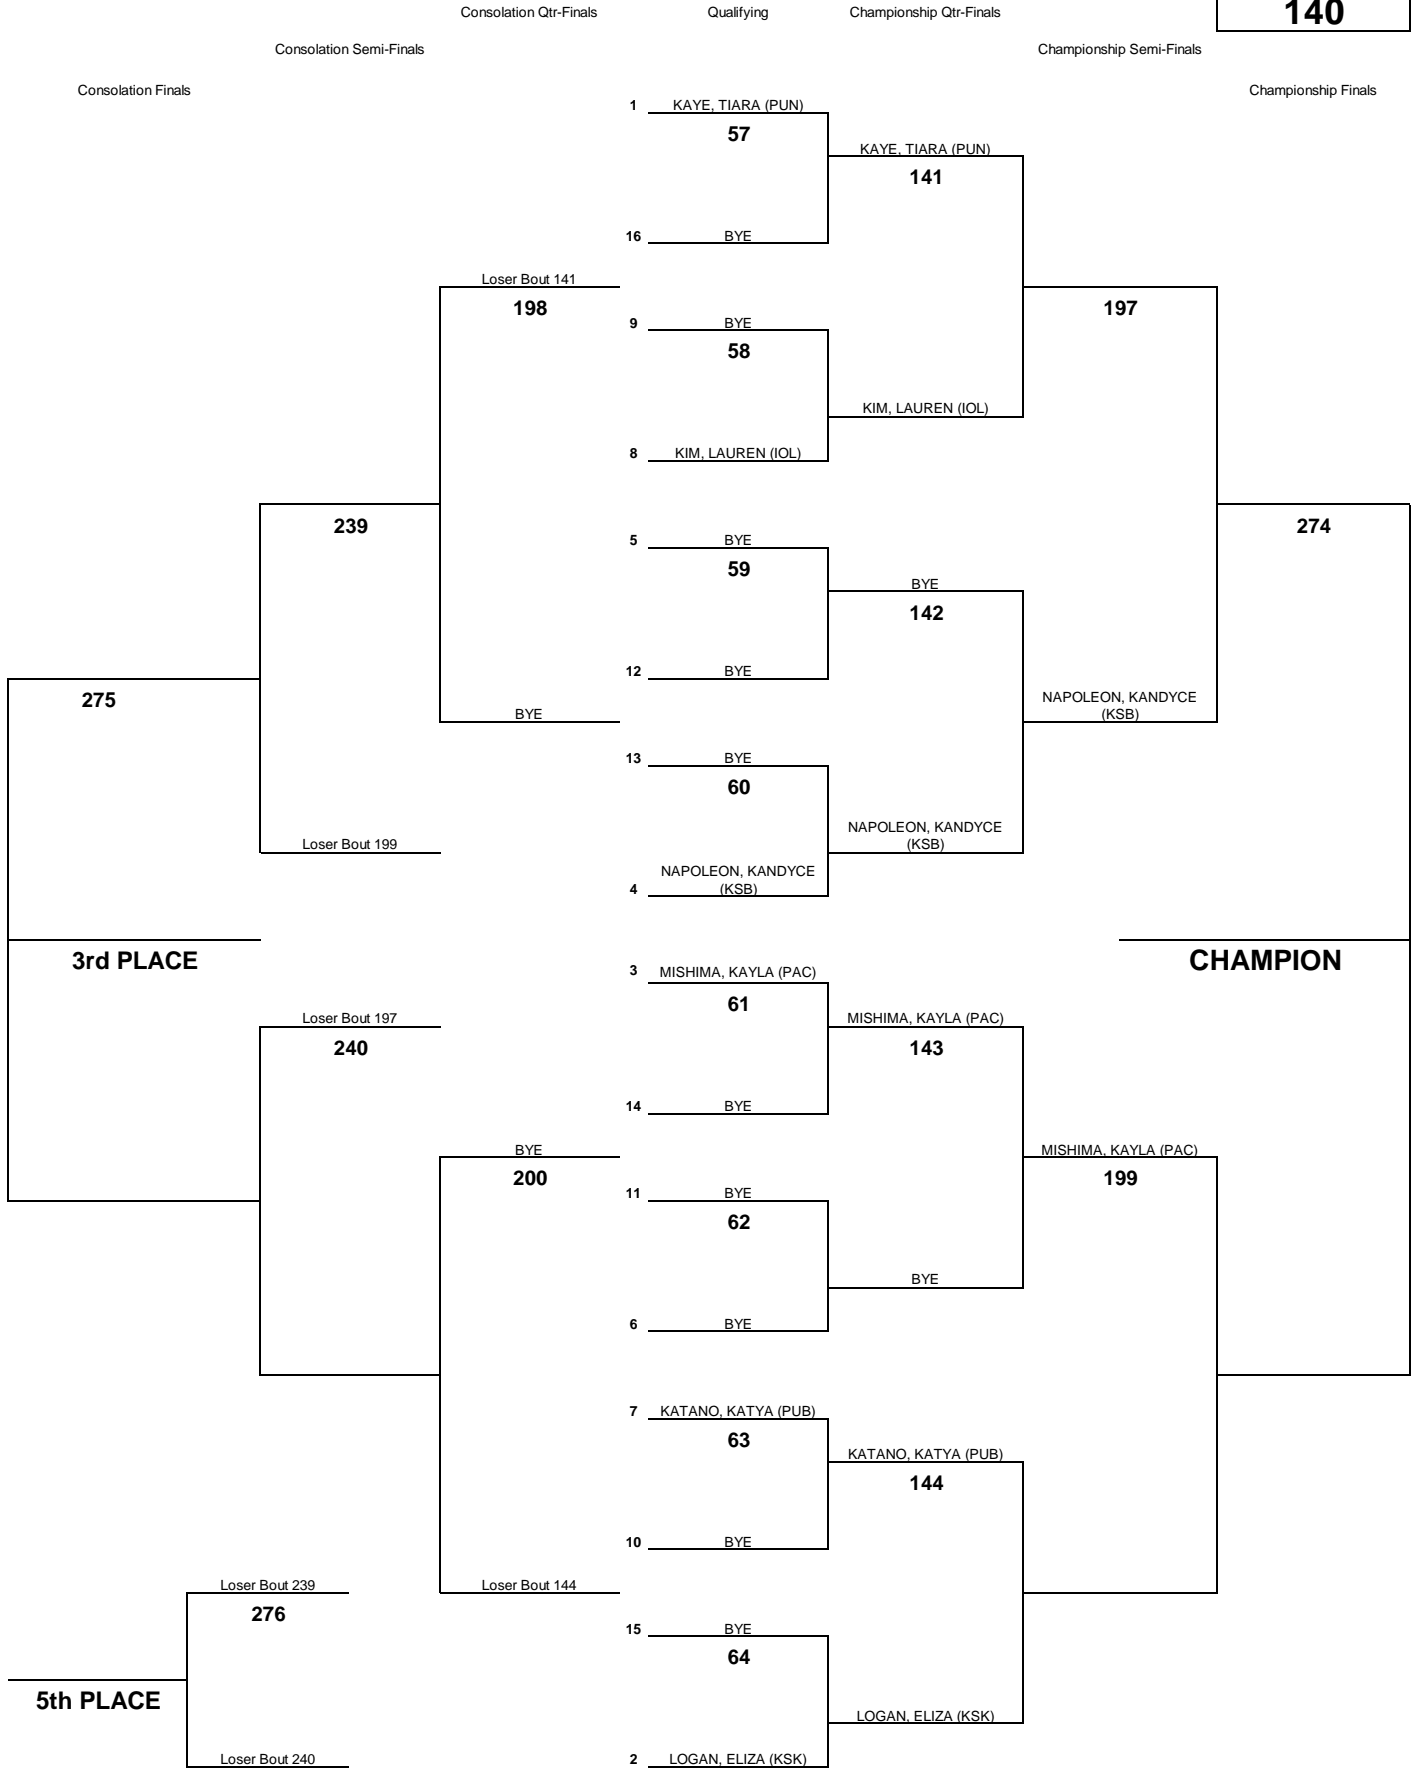

INTERSCHOLASTIC LEAGUE OF HONOLULU 2010 GIRLS VARSITY CHAMPIONSHIP TOURNAMENT

WEIGHT CLASS
140