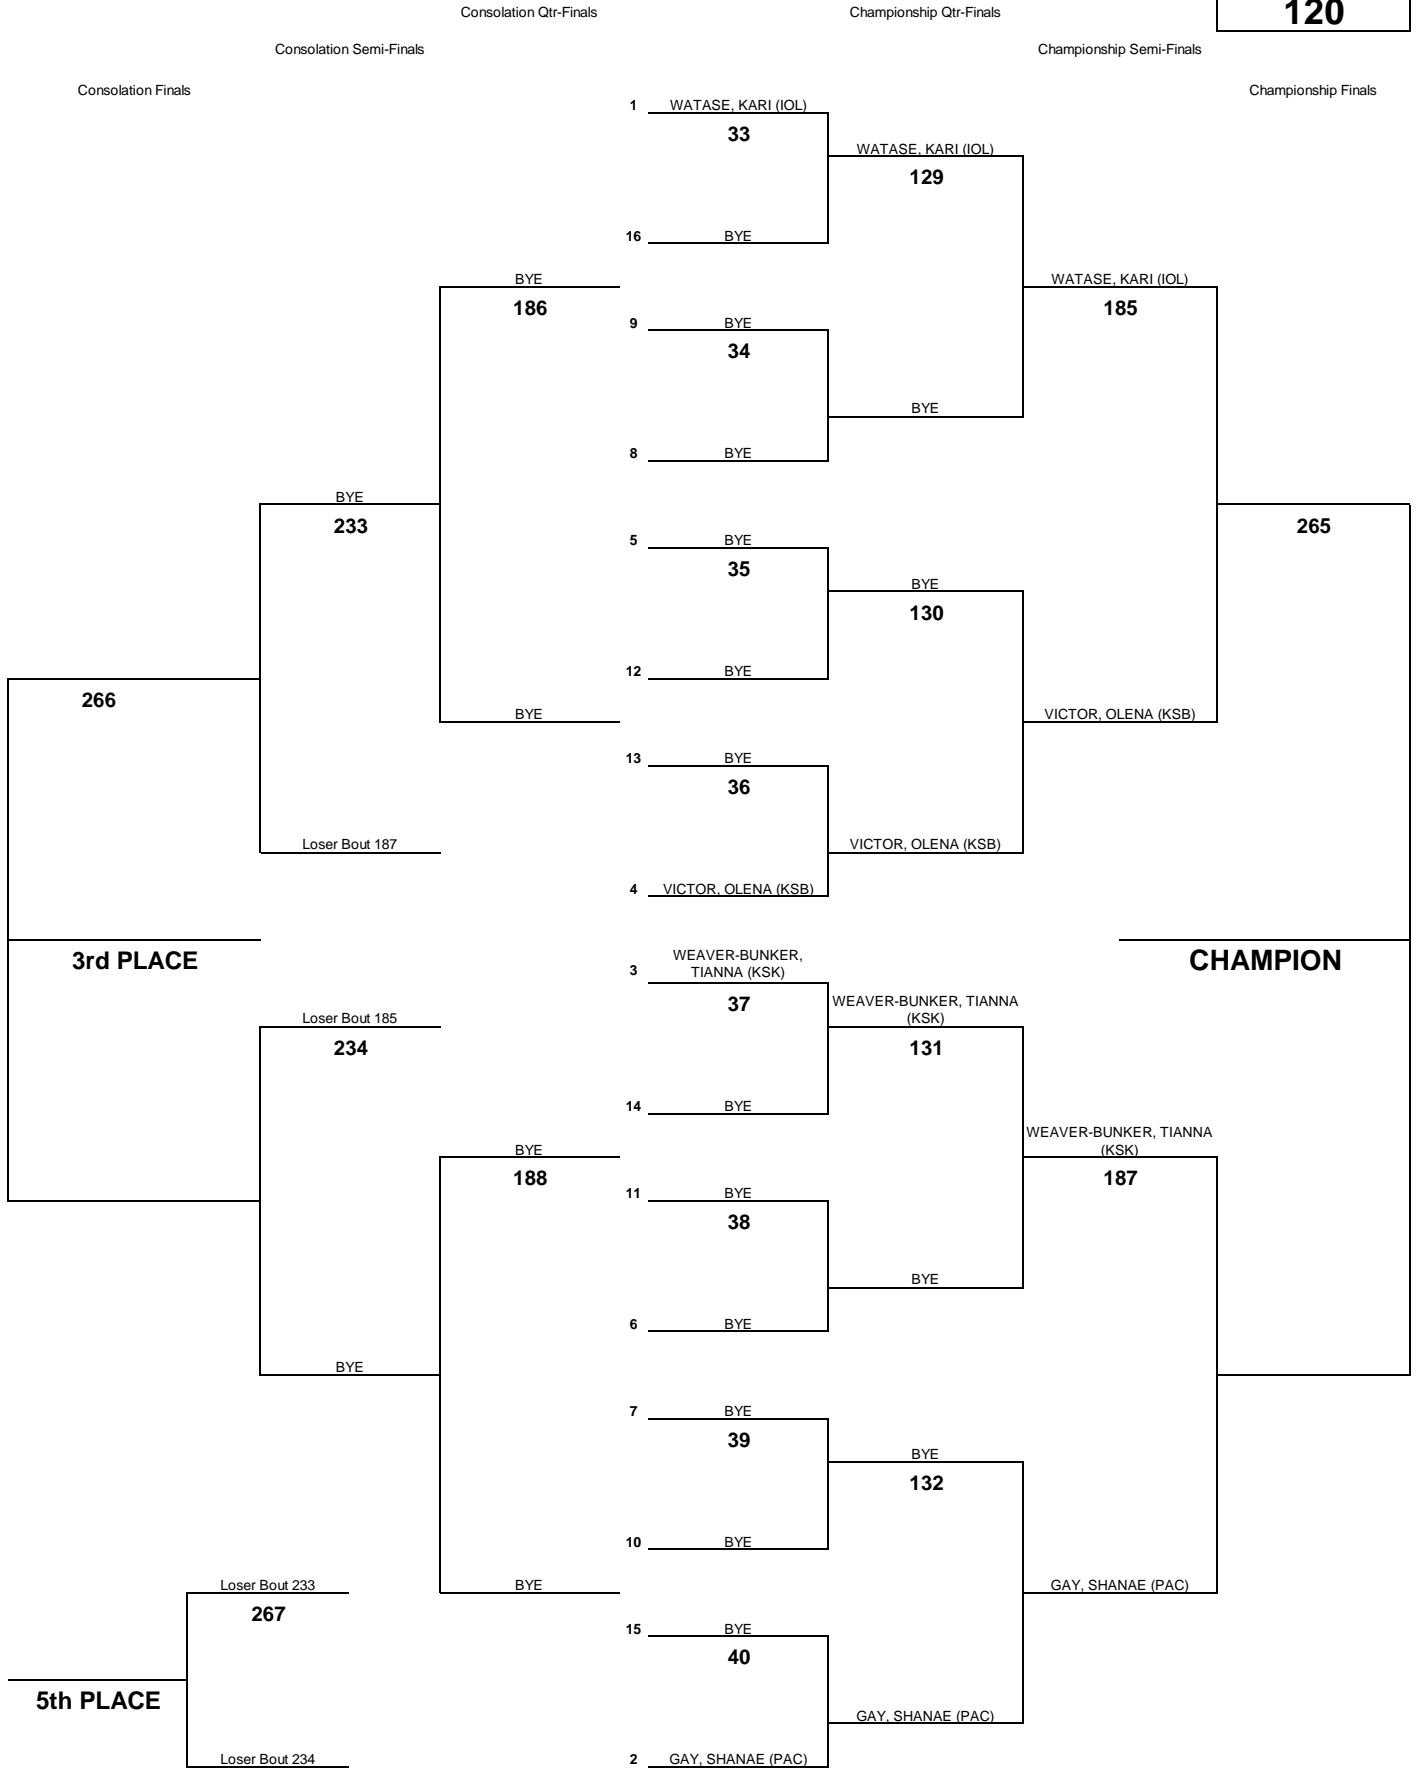

INTERSCHOLASTIC LEAGUE OF HONOLULU 2010 GIRLS VARSITY CHAMPIONSHIP TOURNAMENT

WEIGHT CLASS
120