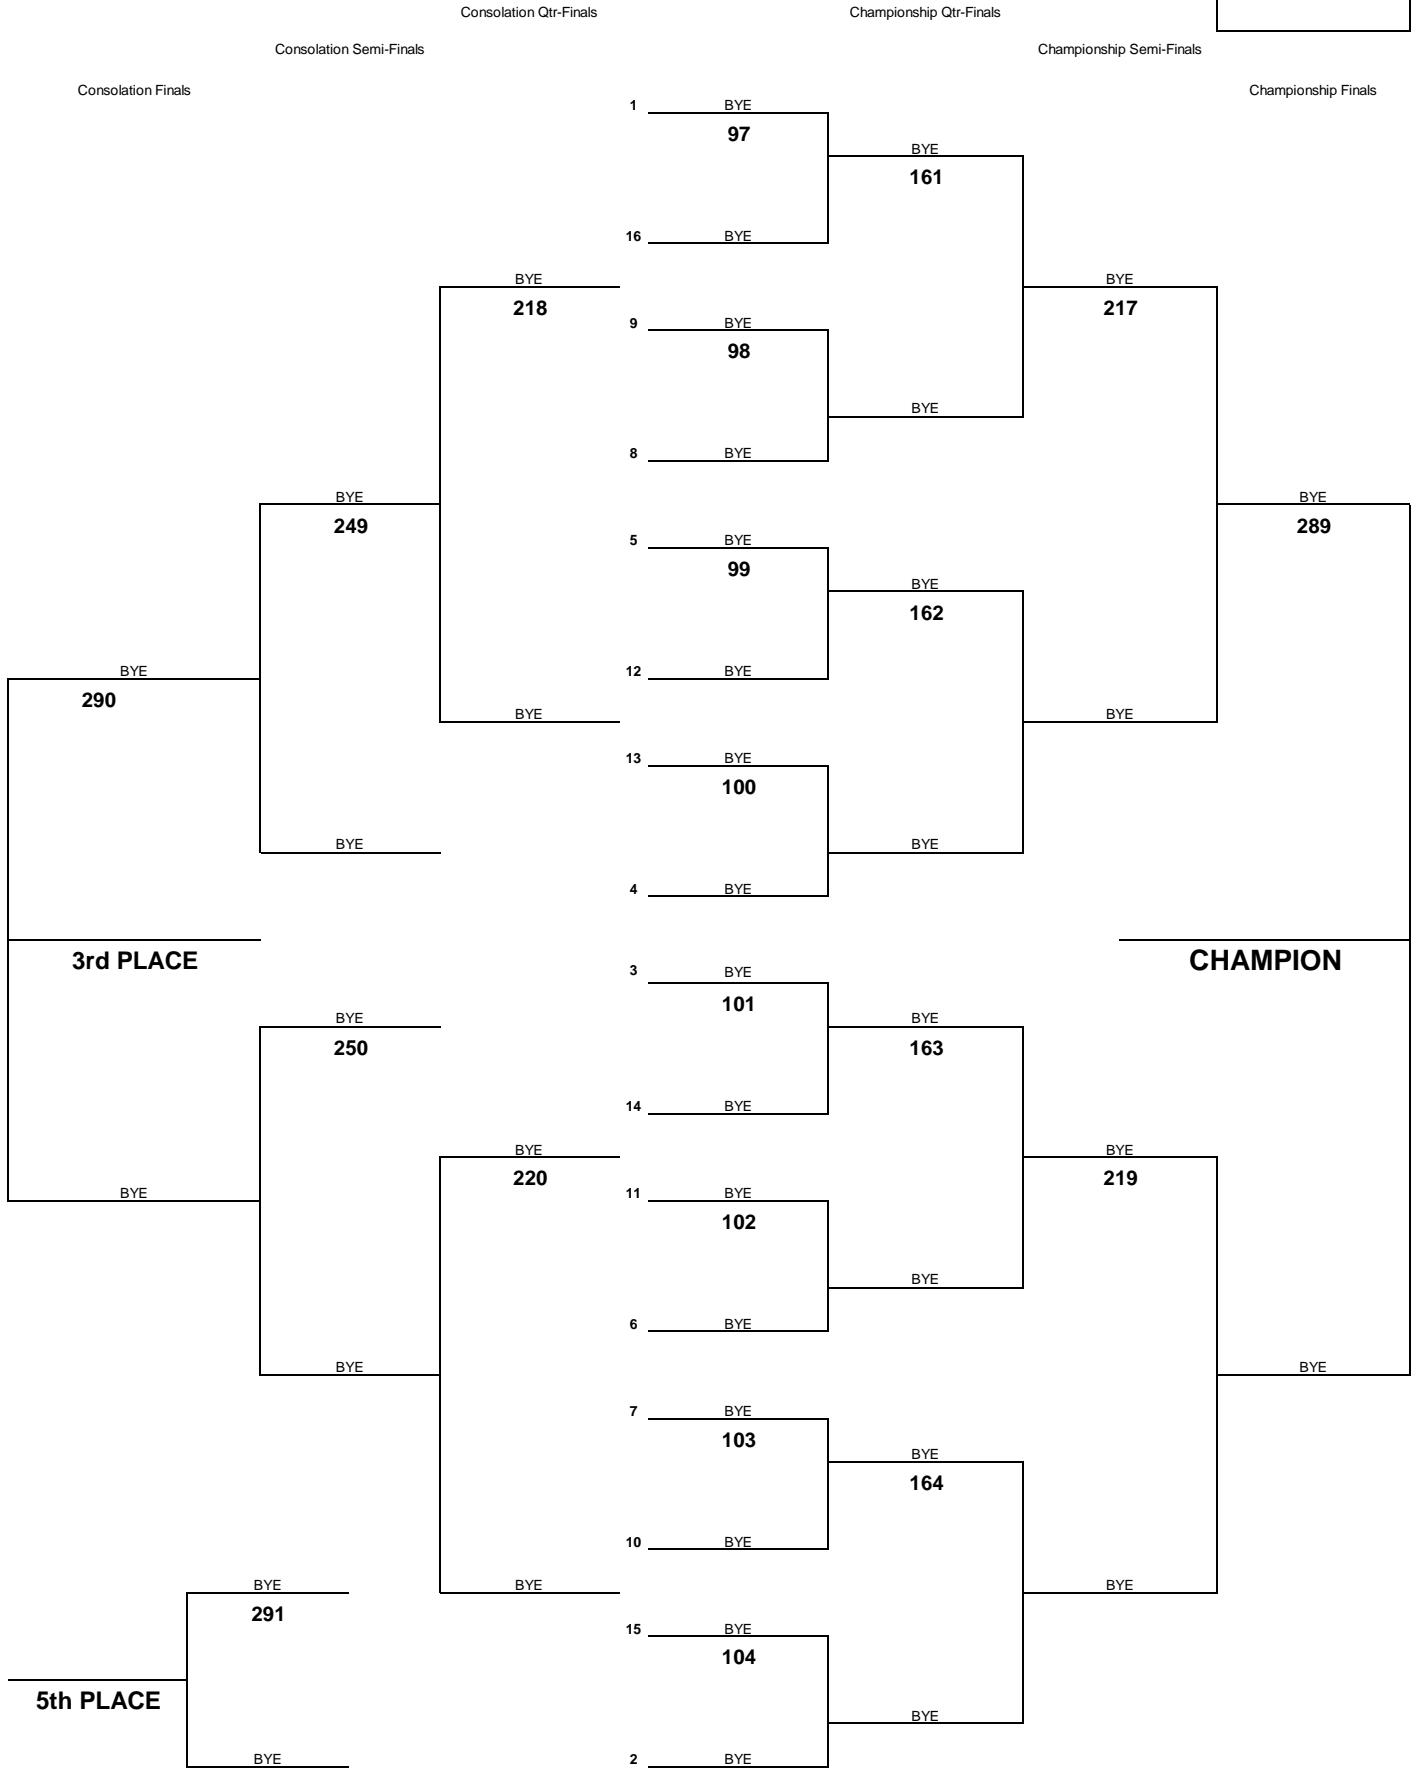

INTERSCHOLASTIC LEAGUE OF HONOLULU 2010 GIRLS VARSITY CHAMPIONSHIP TOURNAMENT

WEIGHT CLASS