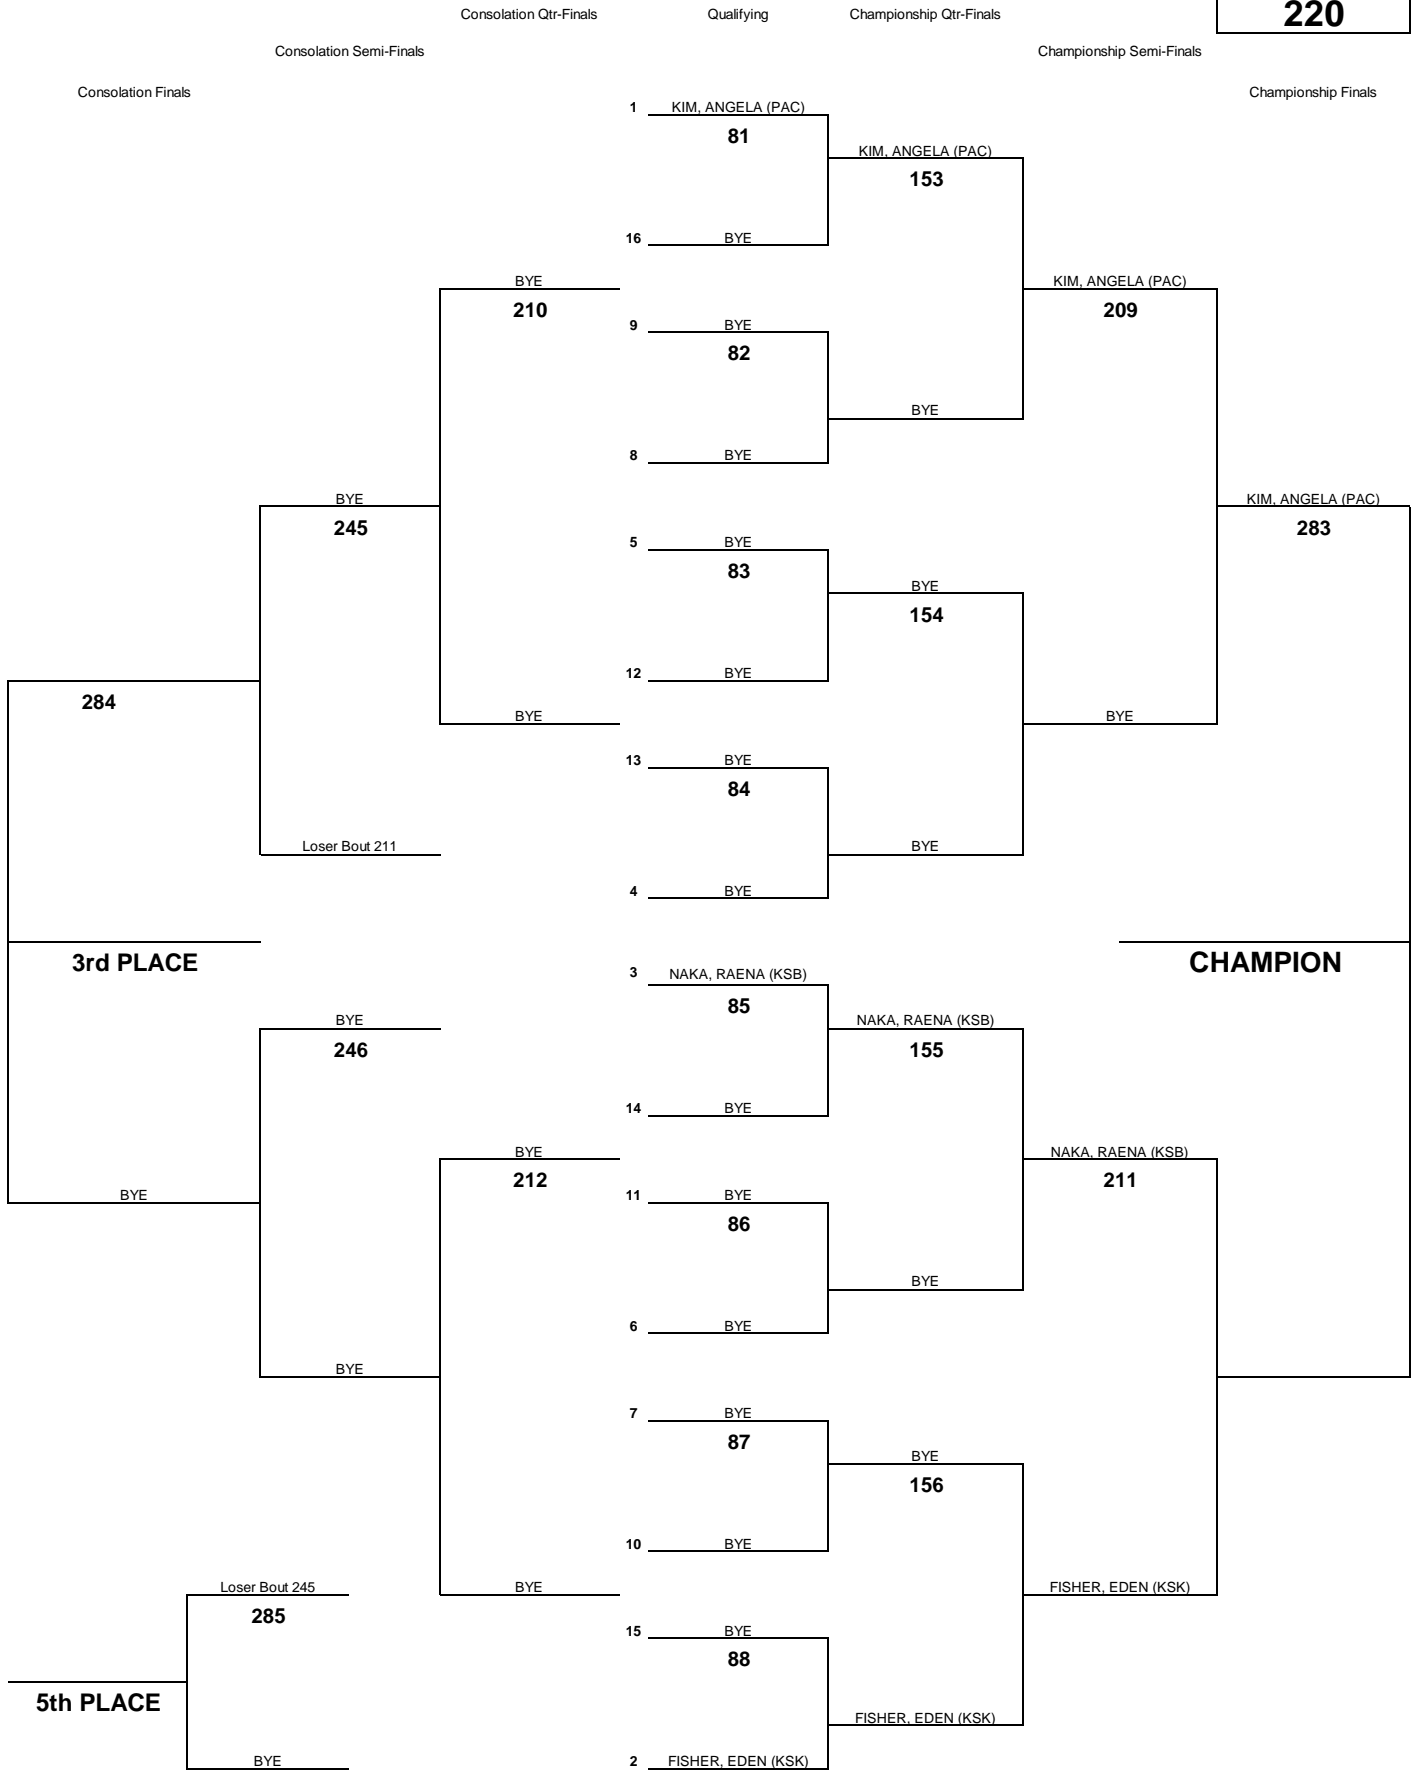

INTERSCHOLASTIC LEAGUE OF HONOLULU 2010 GIRLS VARSITY CHAMPIONSHIP TOURNAMENT

WEIGHT CLASS
220