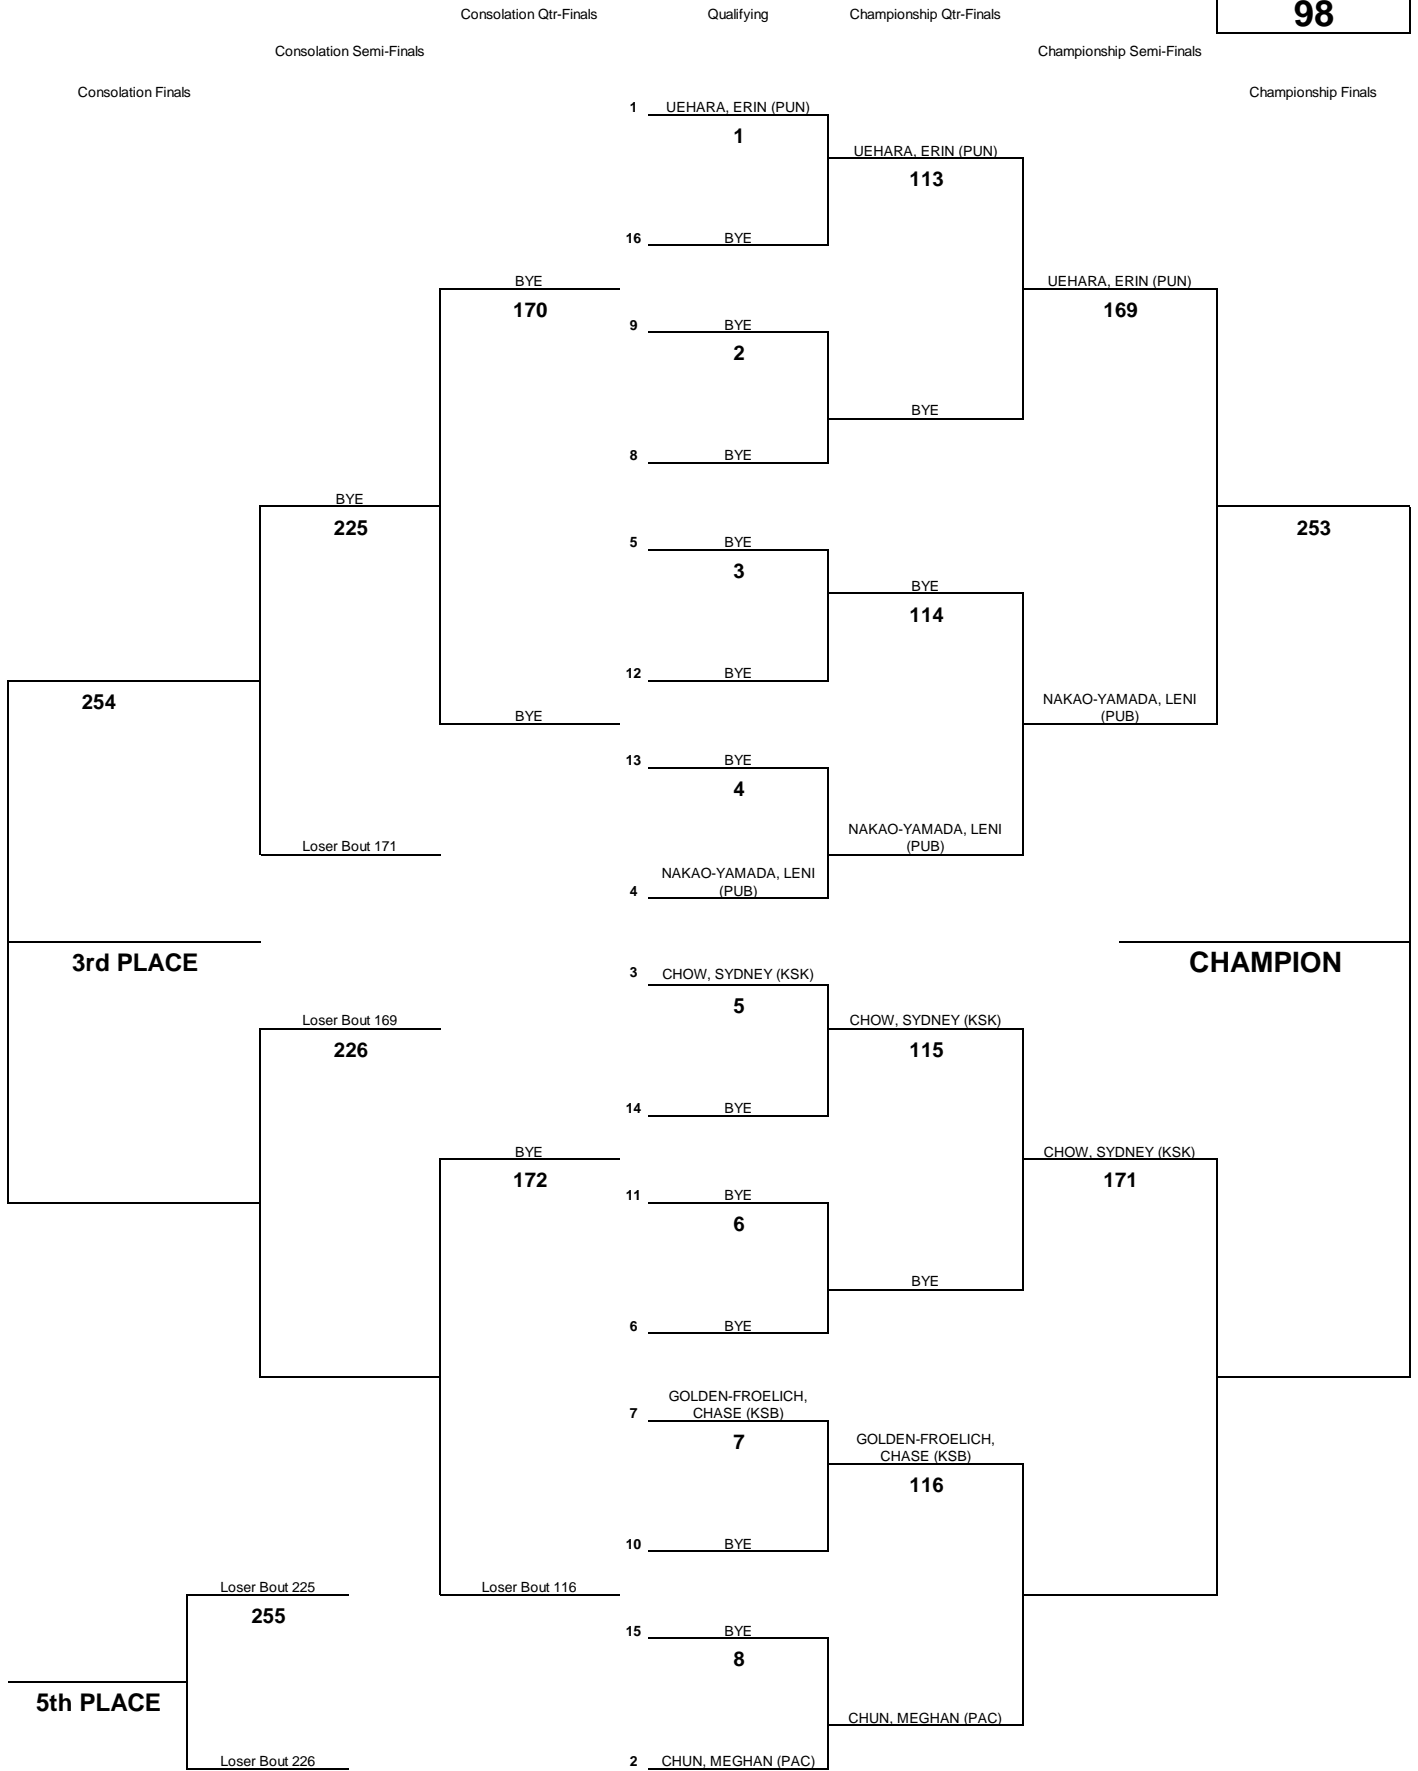

# INTERSCHOLASTIC LEAGUE OF HONOLULU 2010 GIRLS VARSITY CHAMPIONSHIP TOURNAMENT

**WEIGHT CLASS**  
**98**