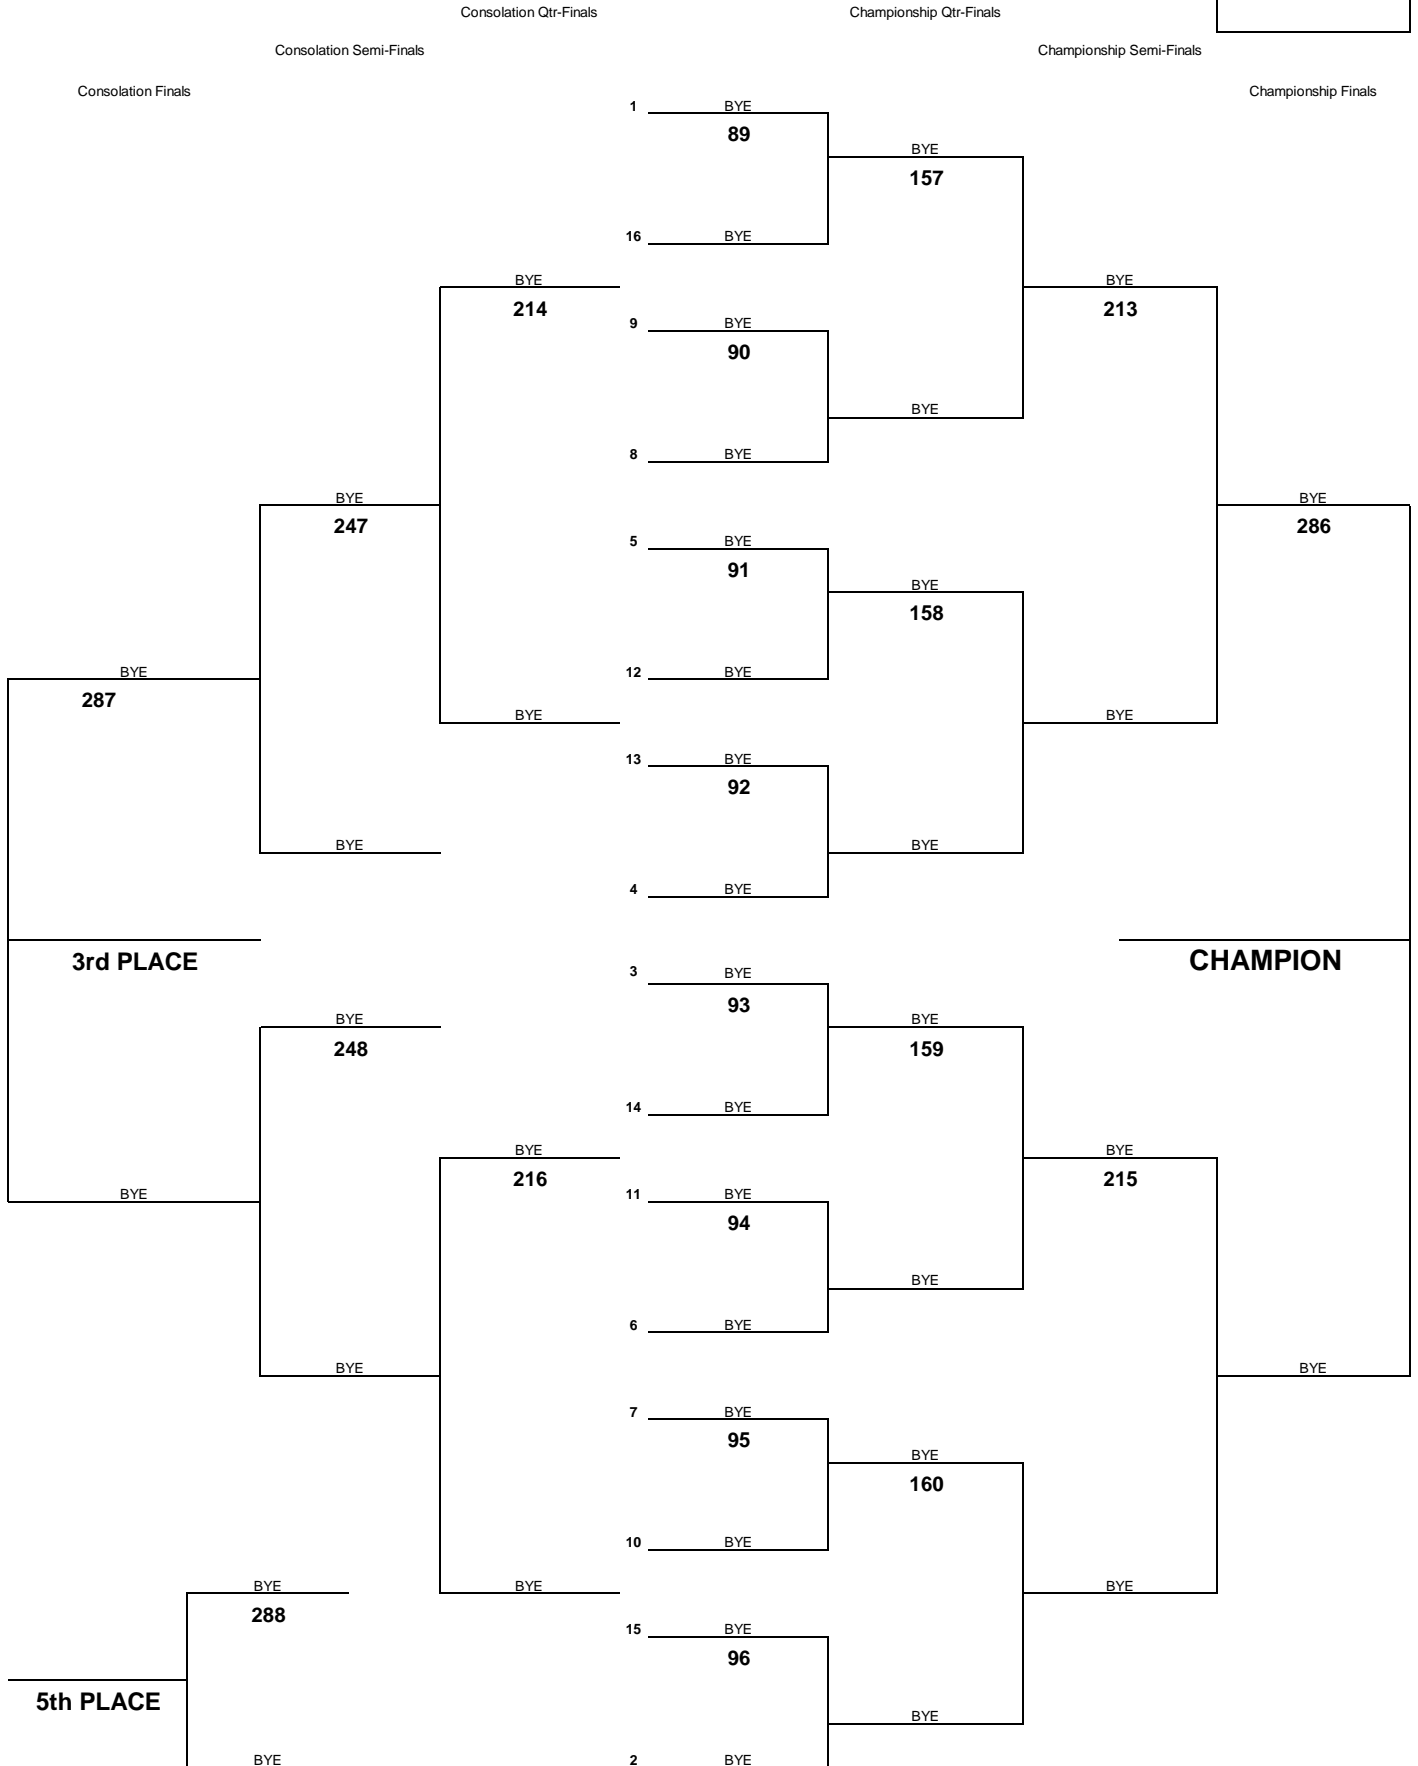

INTERSCHOLASTIC LEAGUE OF HONOLULU 2010 GIRLS VARSITY CHAMPIONSHIP TOURNAMENT

WEIGHT CLASS