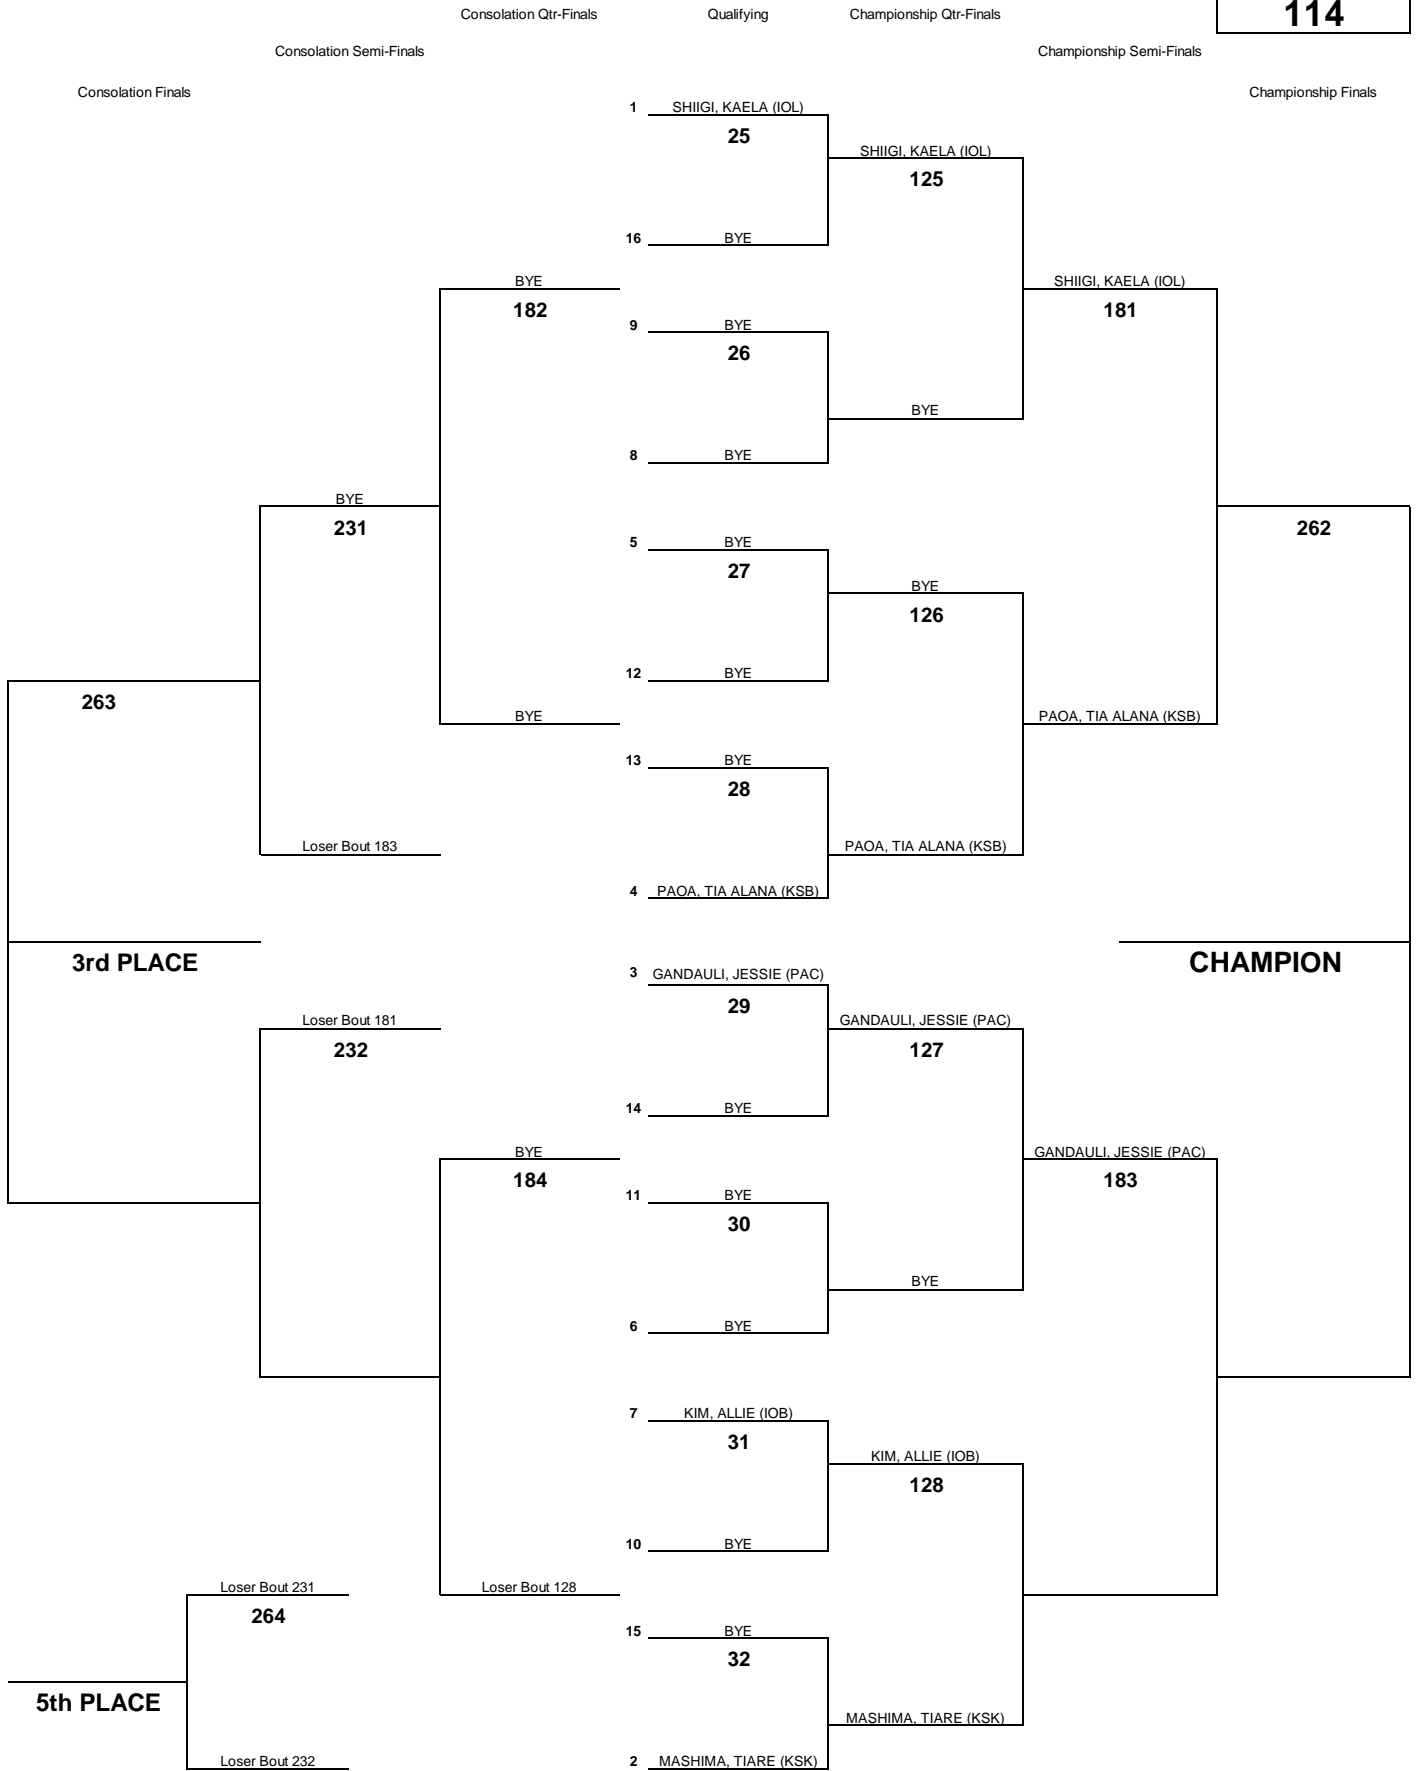

INTERSCHOLASTIC LEAGUE OF HONOLULU 2010 GIRLS VARSITY CHAMPIONSHIP TOURNAMENT

WEIGHT CLASS
114