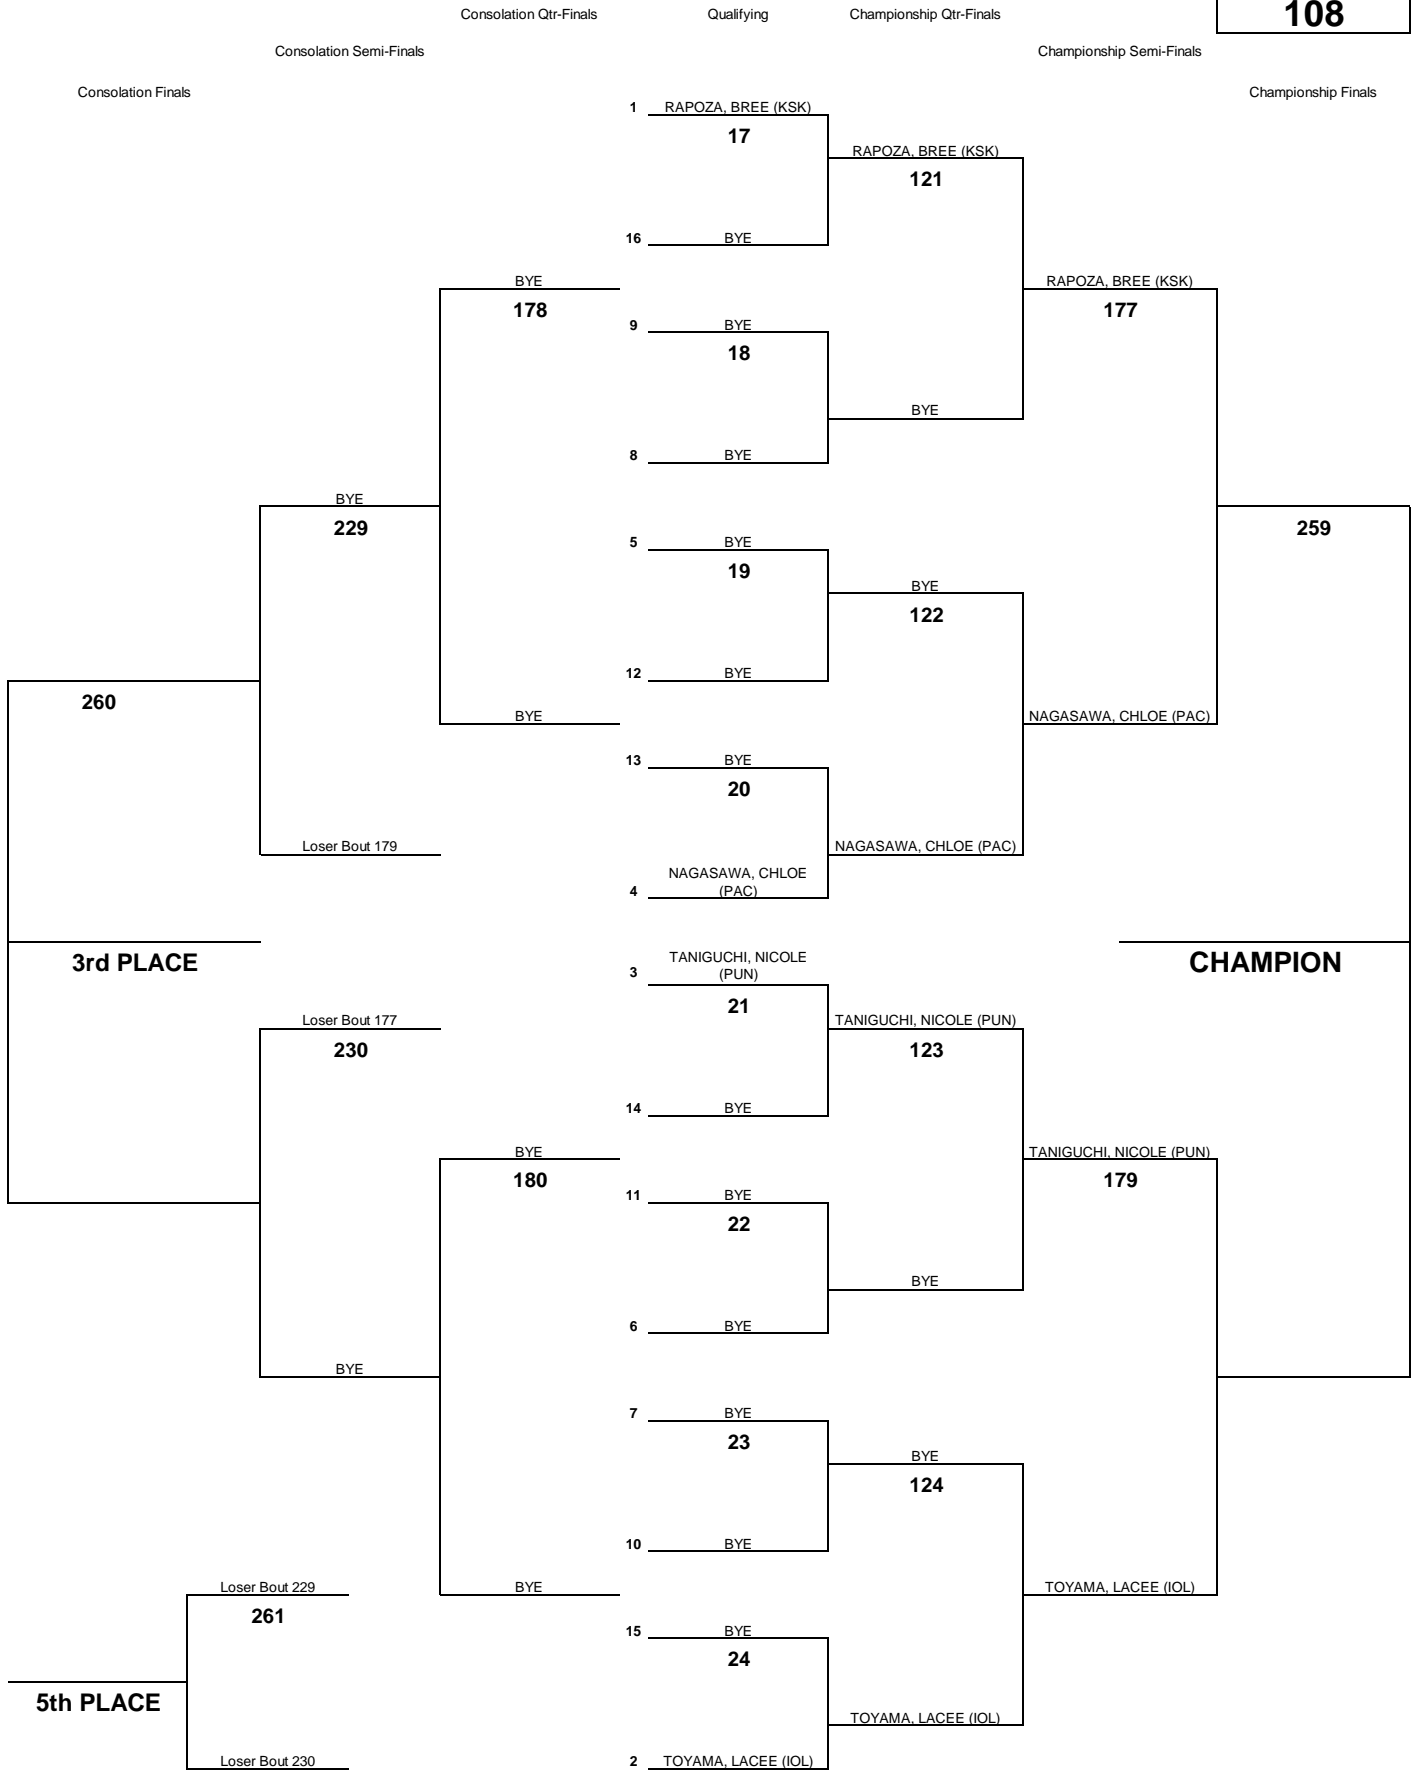

INTERSCHOLASTIC LEAGUE OF HONOLULU 2010 GIRLS VARSITY CHAMPIONSHIP TOURNAMENT

WEIGHT CLASS
108