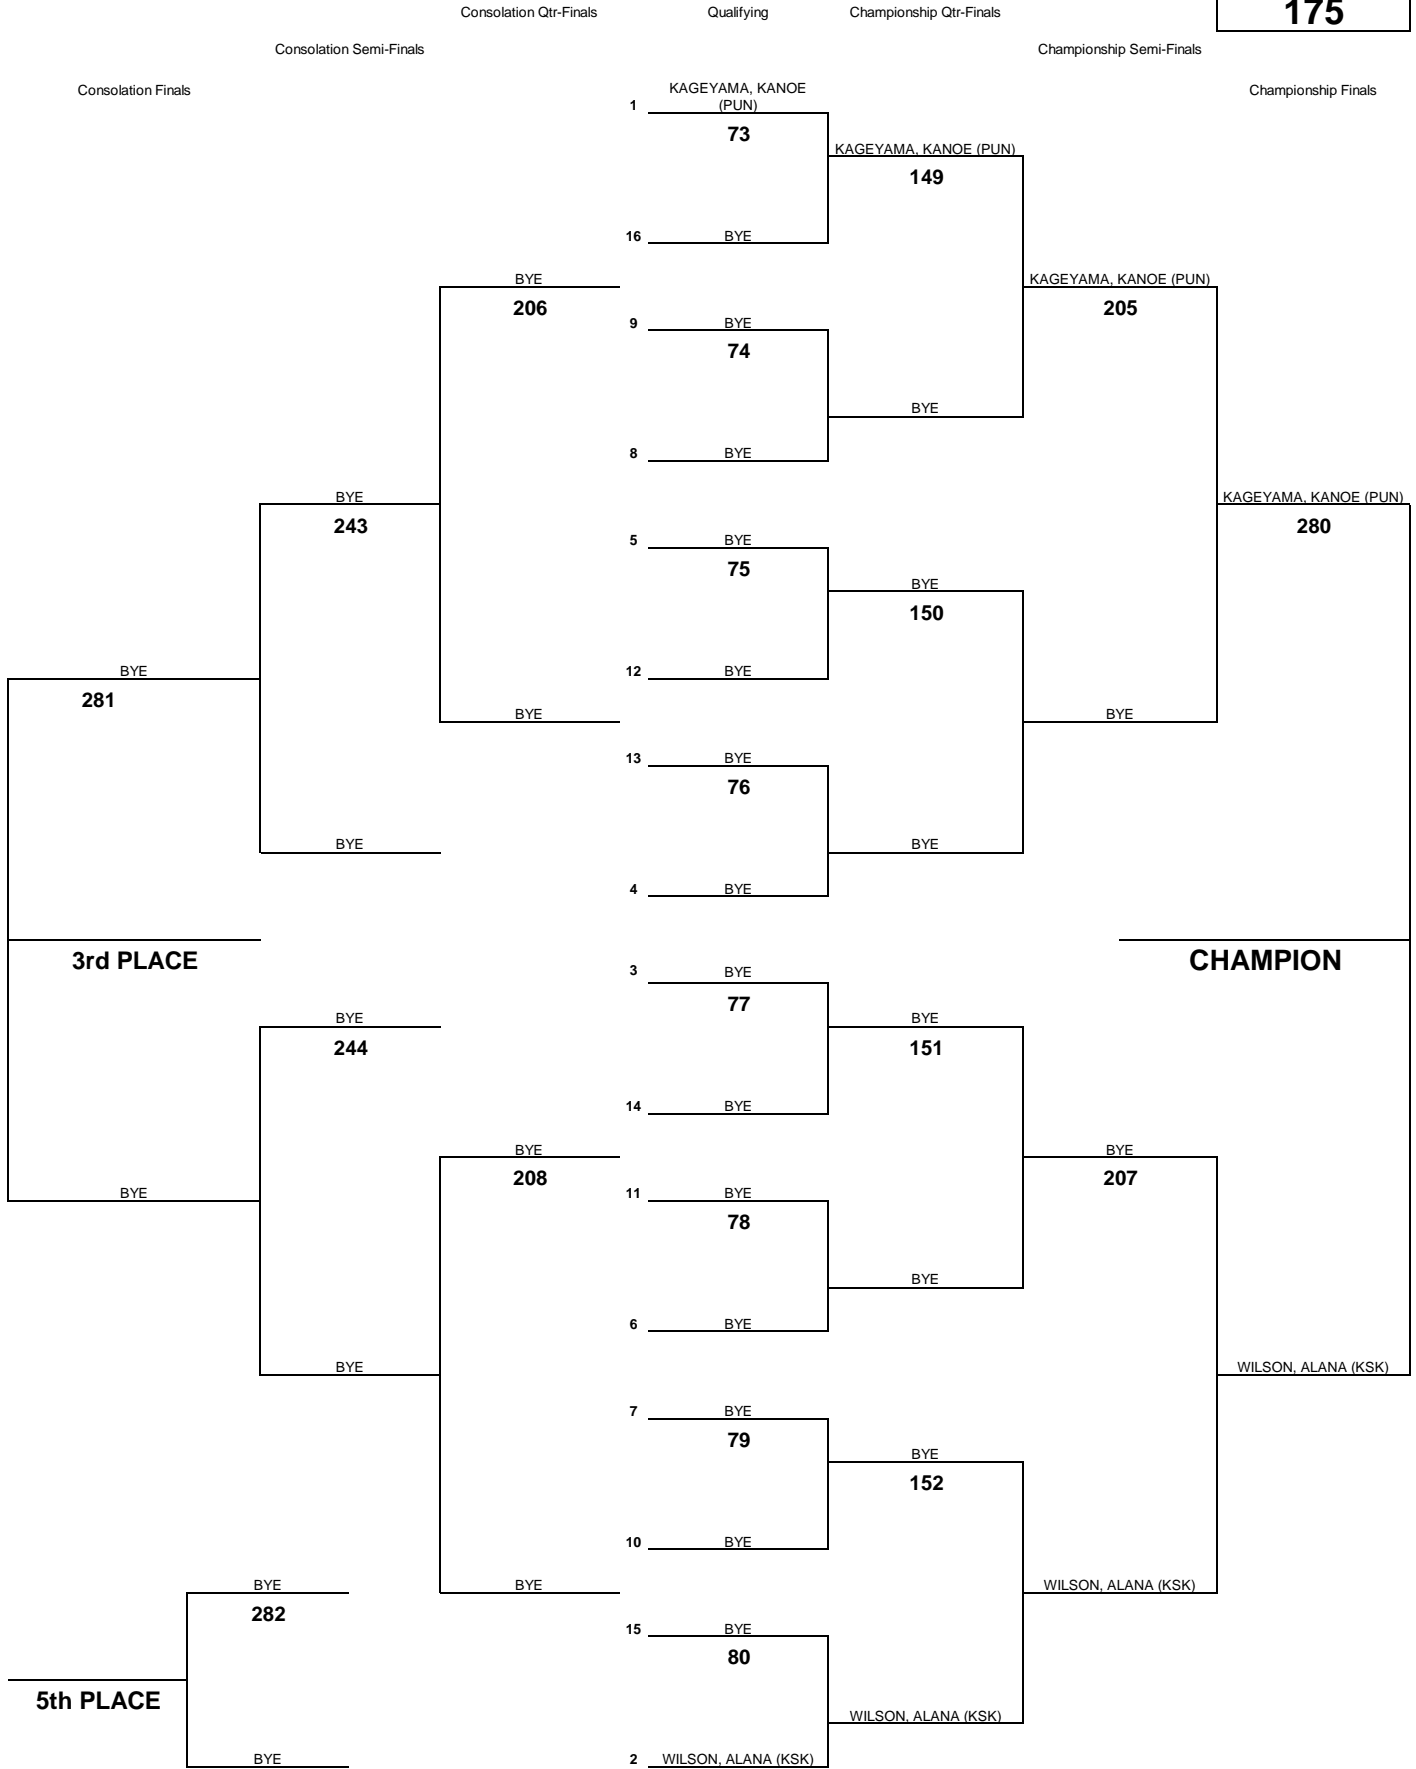

INTERSCHOLASTIC LEAGUE OF HONOLULU 2010 GIRLS VARSITY CHAMPIONSHIP TOURNAMENT

WEIGHT CLASS
175