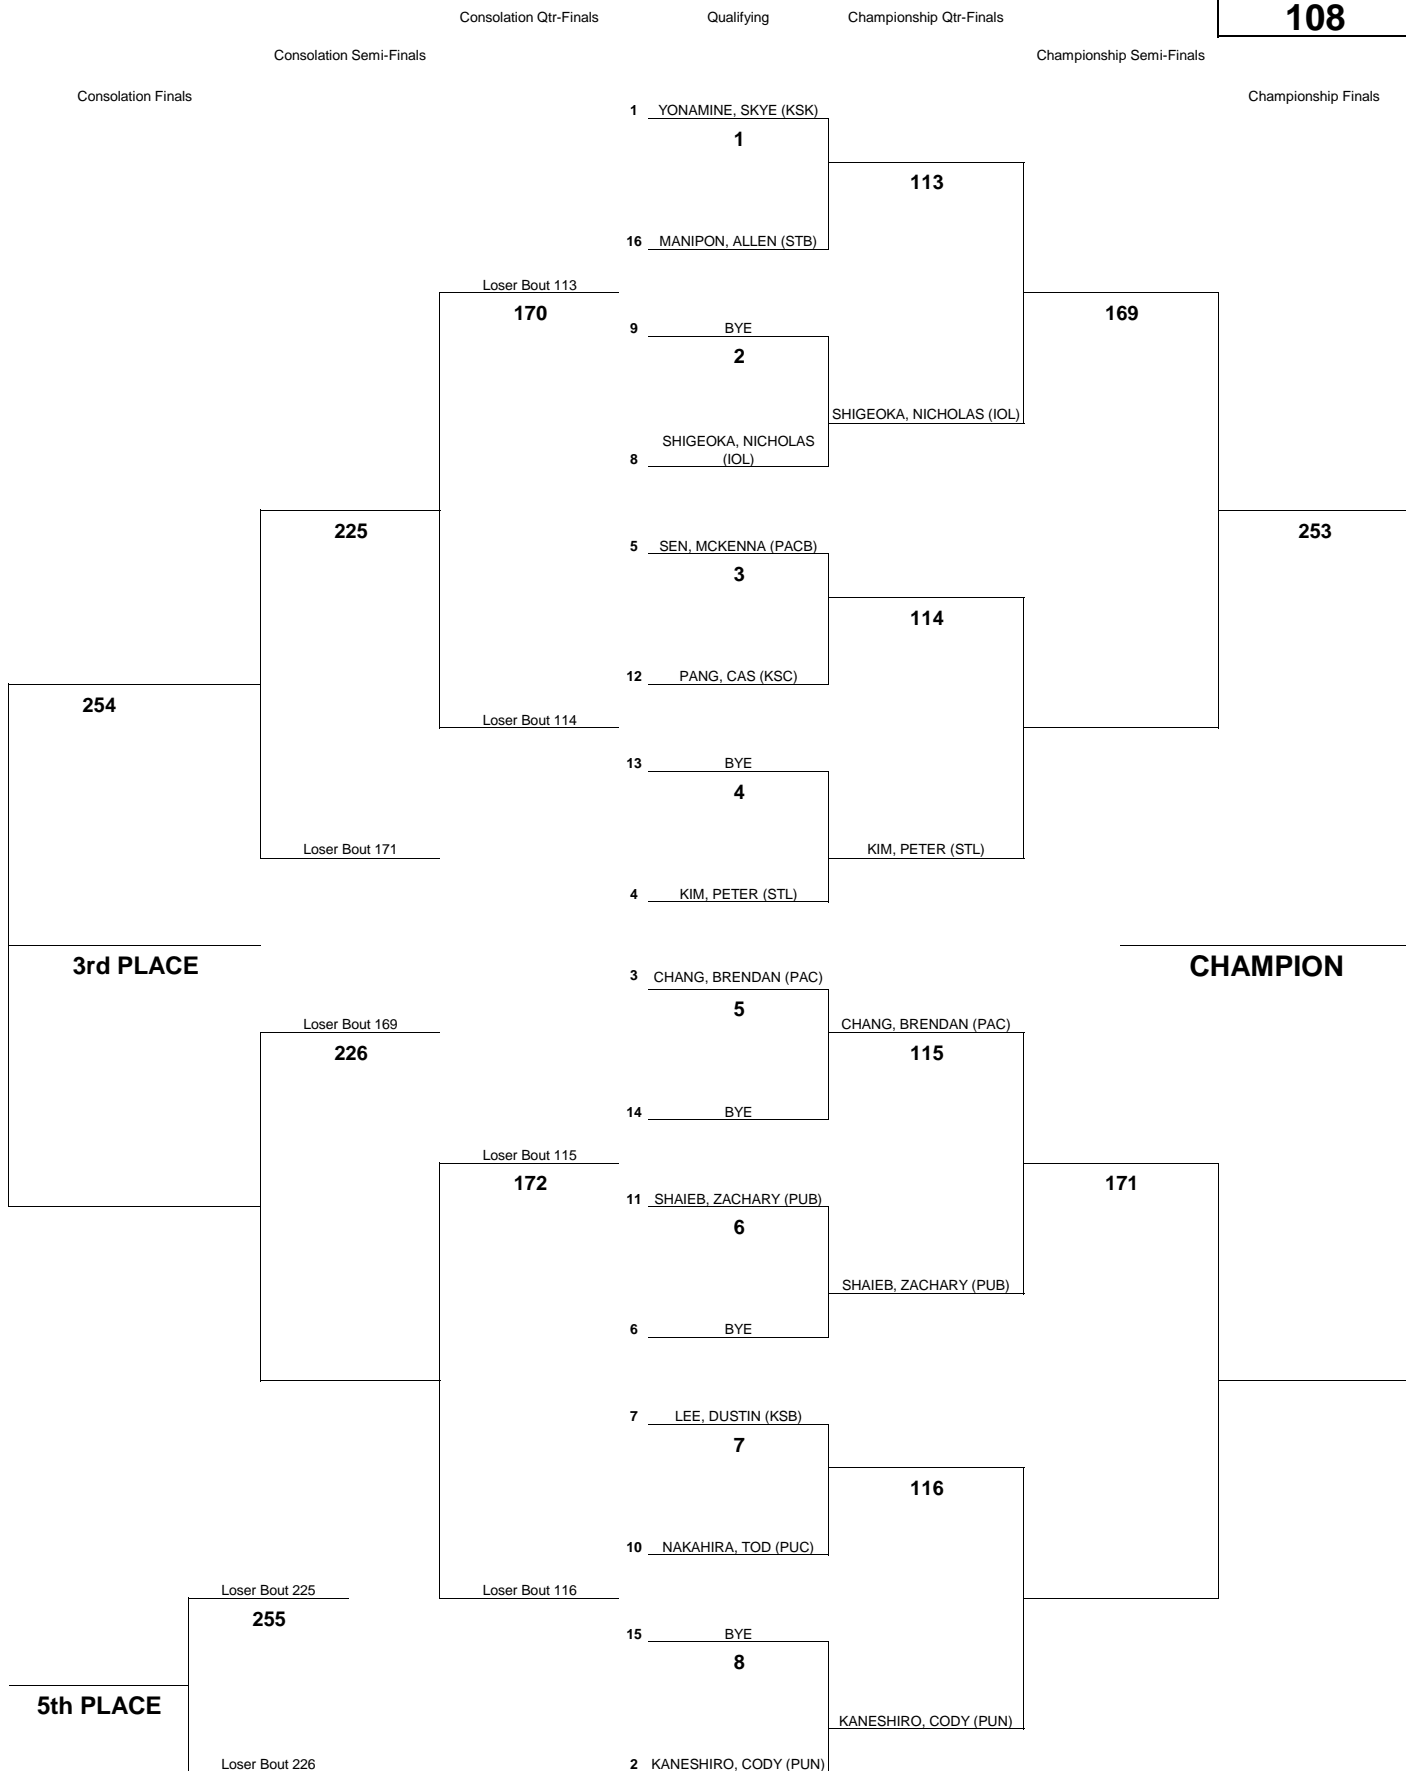

INTERSCHOLASTIC LEAGUE OF HONOLULU 2010 BOYS JUNIOR VARSITY CHAMPIONSHIP TOURNAMENT

WEIGHT CLASS

108

INTERSCHOLASTIC LEAGUE OF HONOLULU 2010 BOYS JUNIOR VARSITY CHAMPIONSHIP TOURNAMENT

WEIGHT CLASS
114

INTERSCHOLASTIC LEAGUE OF HONOLULU 2010 BOYS JUNIOR VARSITY CHAMPIONSHIP TOURNAMENT