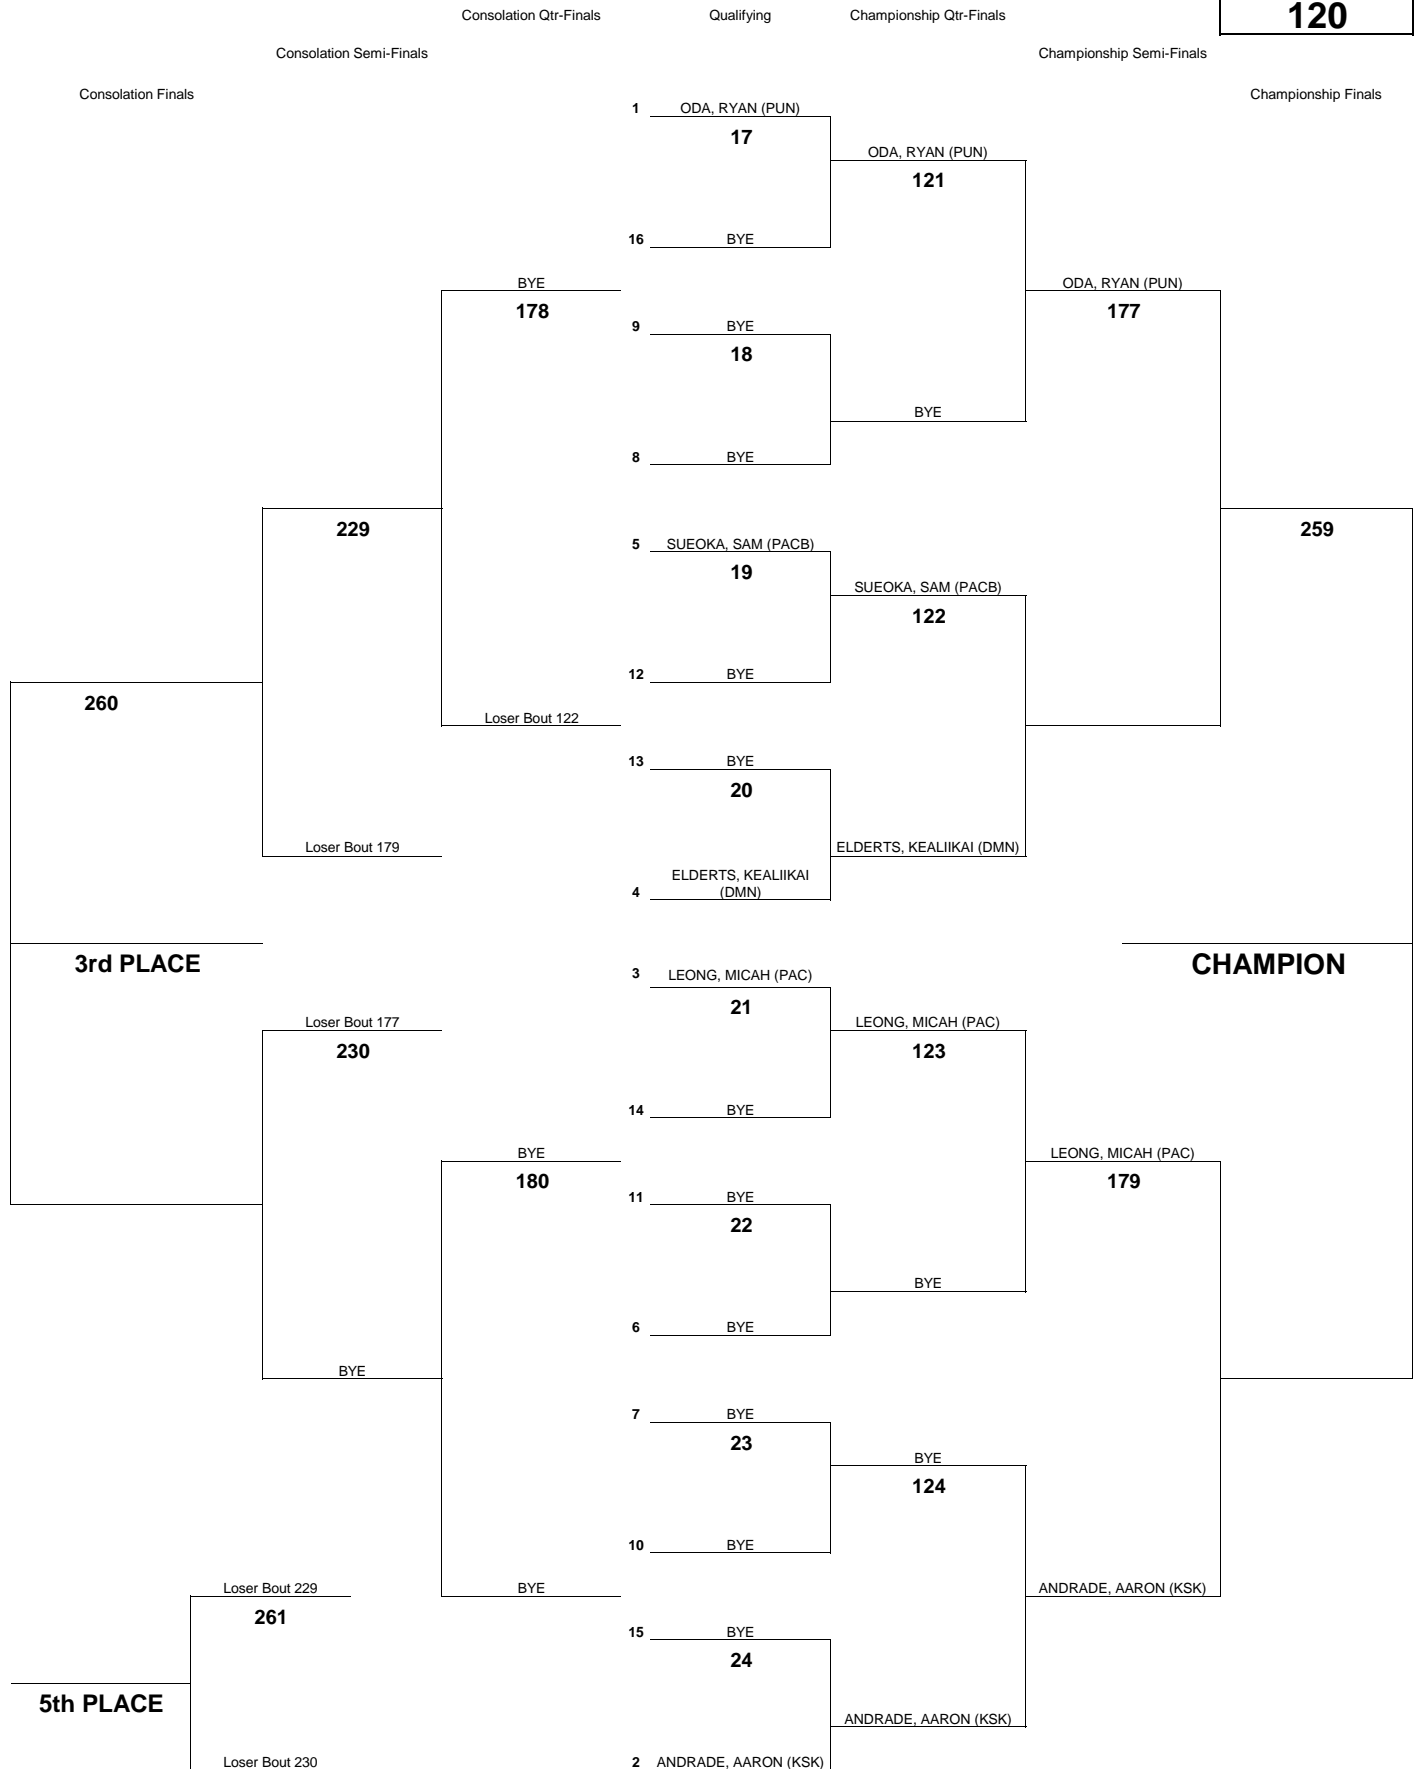

INTERSCHOLASTIC LEAGUE OF HONOLULU 2010 BOYS JUNIOR VARSITY CHAMPIONSHIP TOURNAMENT

WEIGHT CLASS
120