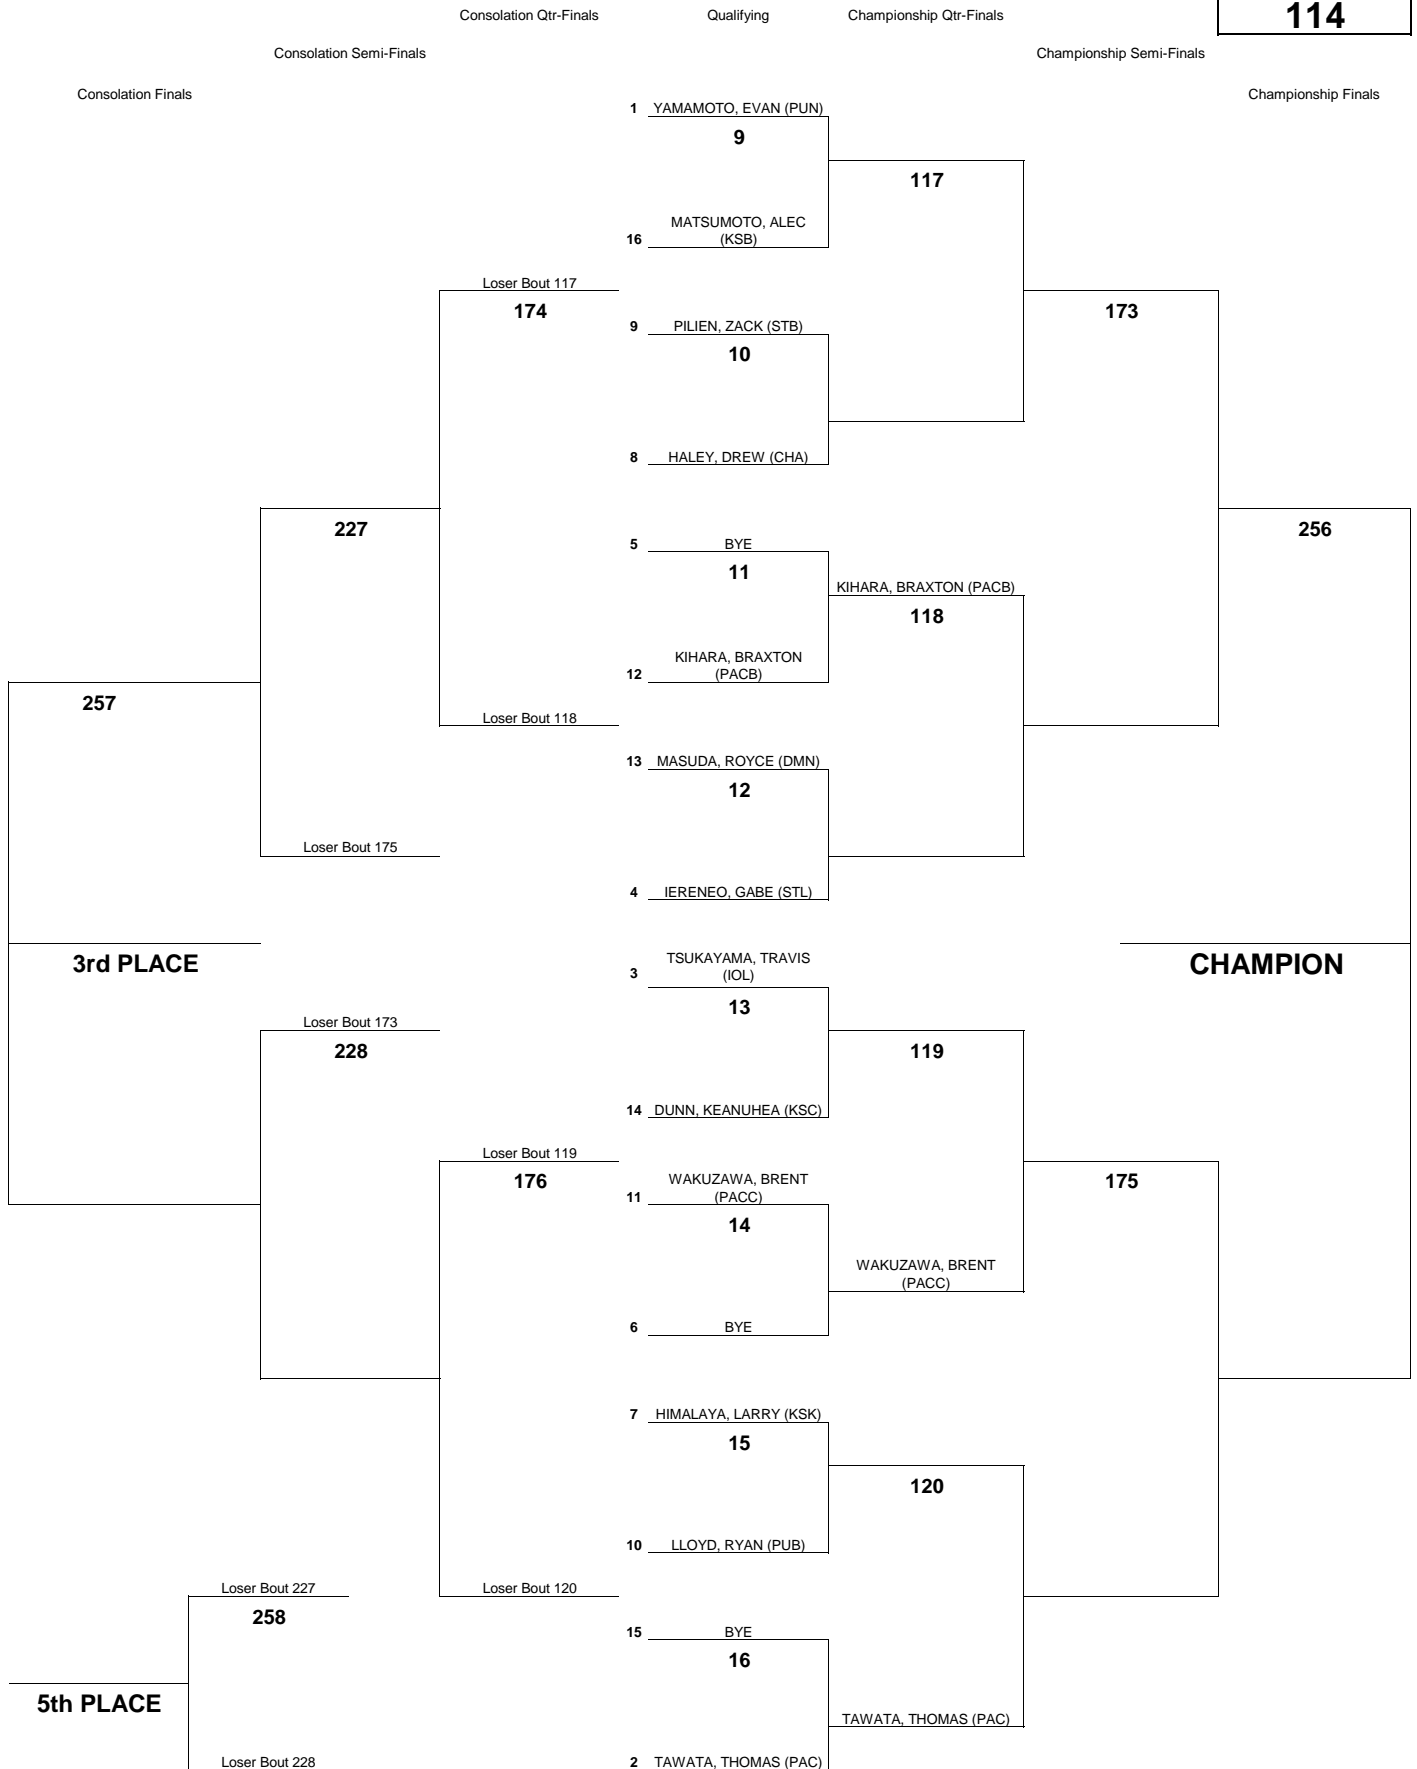

INTERSCHOLASTIC LEAGUE OF HONOLULU 2010 BOYS JUNIOR VARSITY CHAMPIONSHIP TOURNAMENT

WEIGHT CLASS

108

INTERSCHOLASTIC LEAGUE OF HONOLULU 2010 BOYS JUNIOR VARSITY CHAMPIONSHIP TOURNAMENT

WEIGHT CLASS
114

INTERSCHOLASTIC LEAGUE OF HONOLULU 2010 BOYS JUNIOR VARSITY CHAMPIONSHIP TOURNAMENT