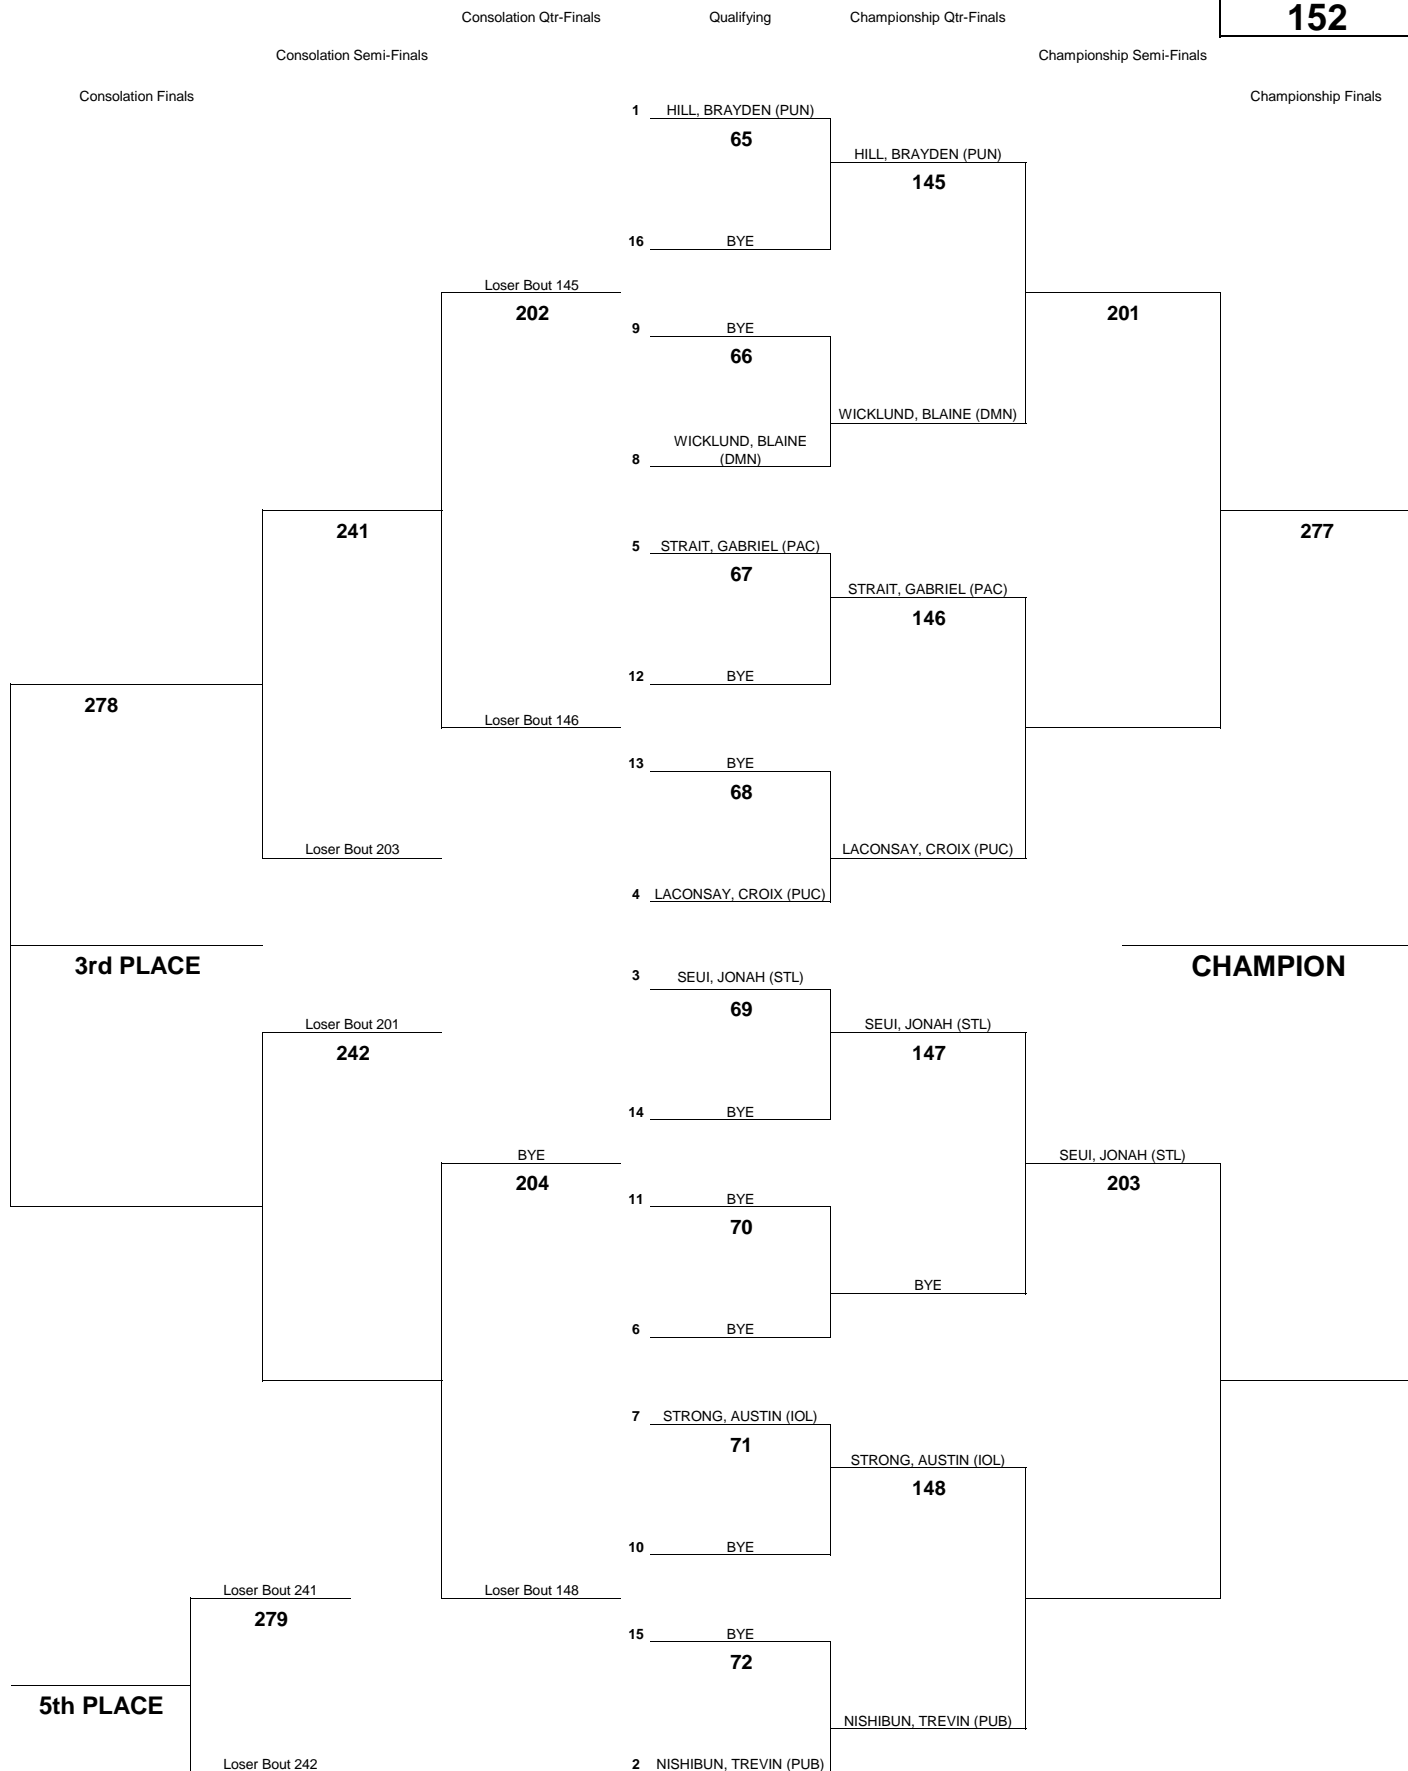

INTERSCHOLASTIC LEAGUE OF HONOLULU 2010 BOYS JUNIOR VARSITY CHAMPIONSHIP TOURNAMENT

WEIGHT CLASS

152