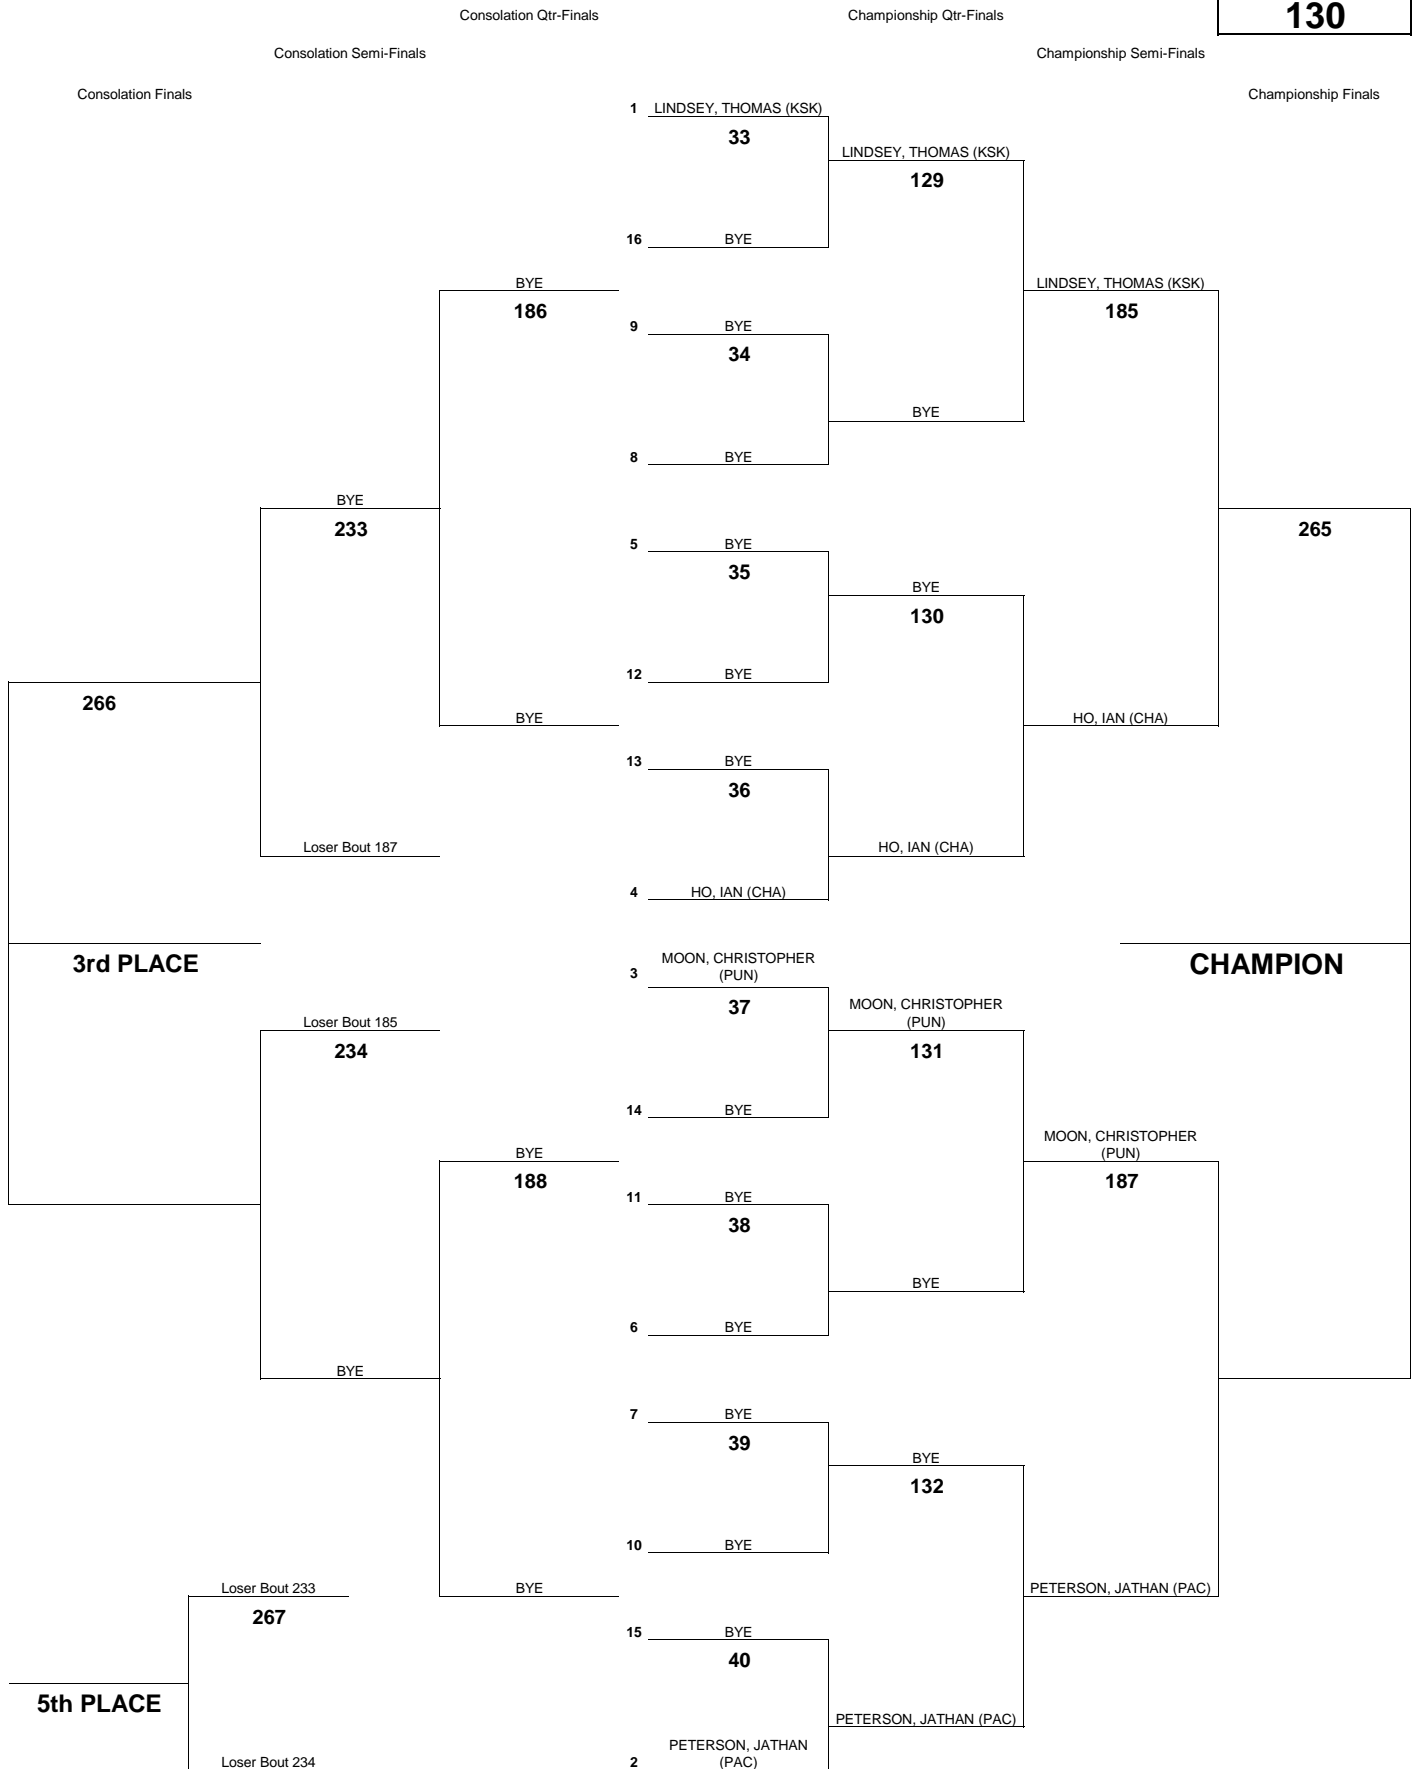

WEIGHT CLASS
120

INTERSCHOLASTIC LEAGUE OF HONOLULU 2010 BOYS JUNIOR VARSITY CHAMPIONSHIP TOURNAMENT

WEIGHT CLASS
125

INTERSCHOLASTIC LEAGUE OF HONOLULU 2010 BOYS JUNIOR VARSITY CHAMPIONSHIP TOURNAMENT

WEIGHT CLASS
130