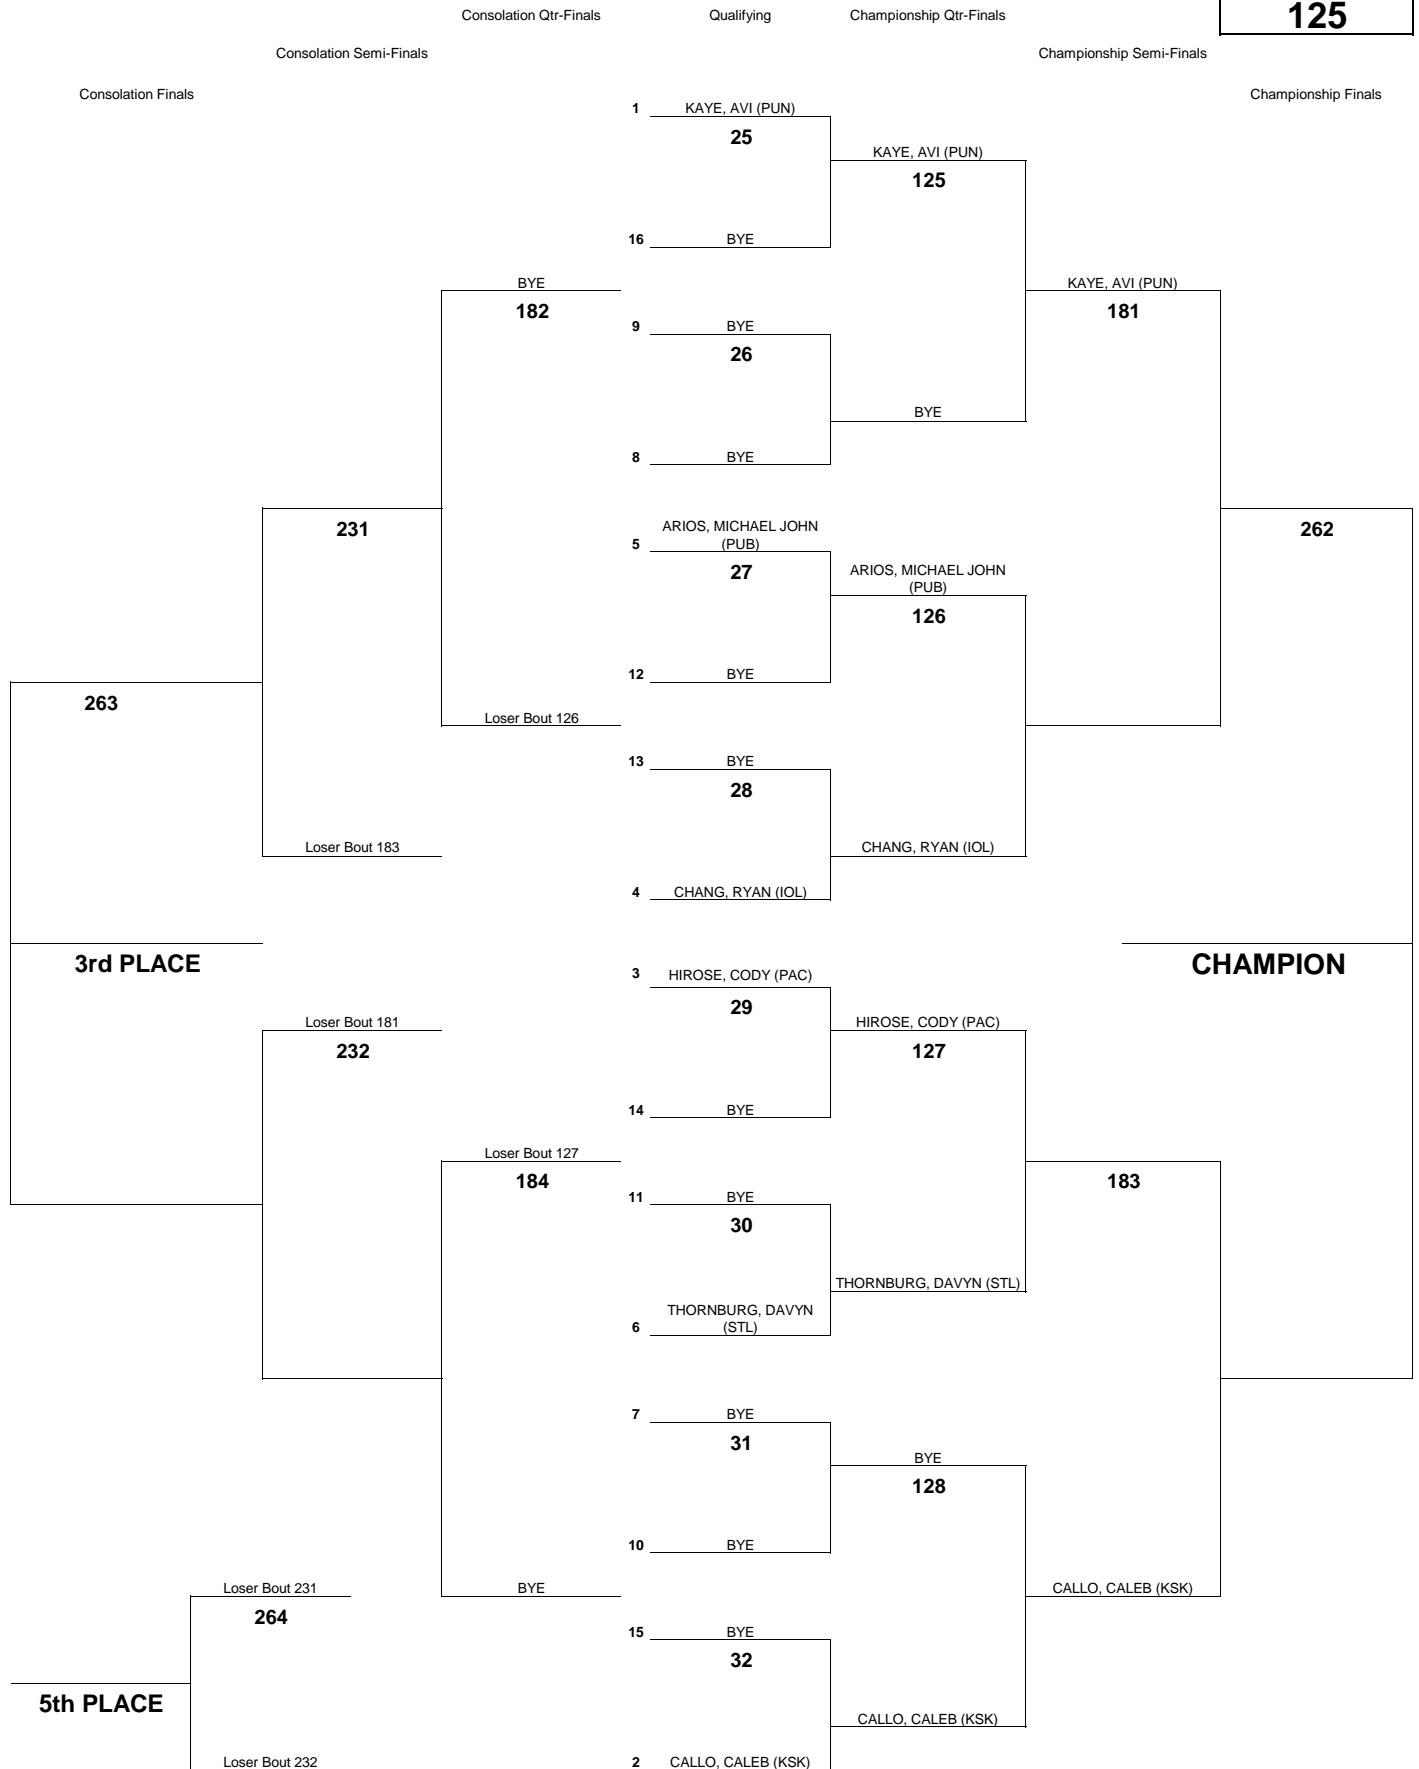

INTERSCHOLASTIC LEAGUE OF HONOLULU 2010 BOYS JUNIOR VARSITY CHAMPIONSHIP TOURNAMENT

WEIGHT CLASS
125