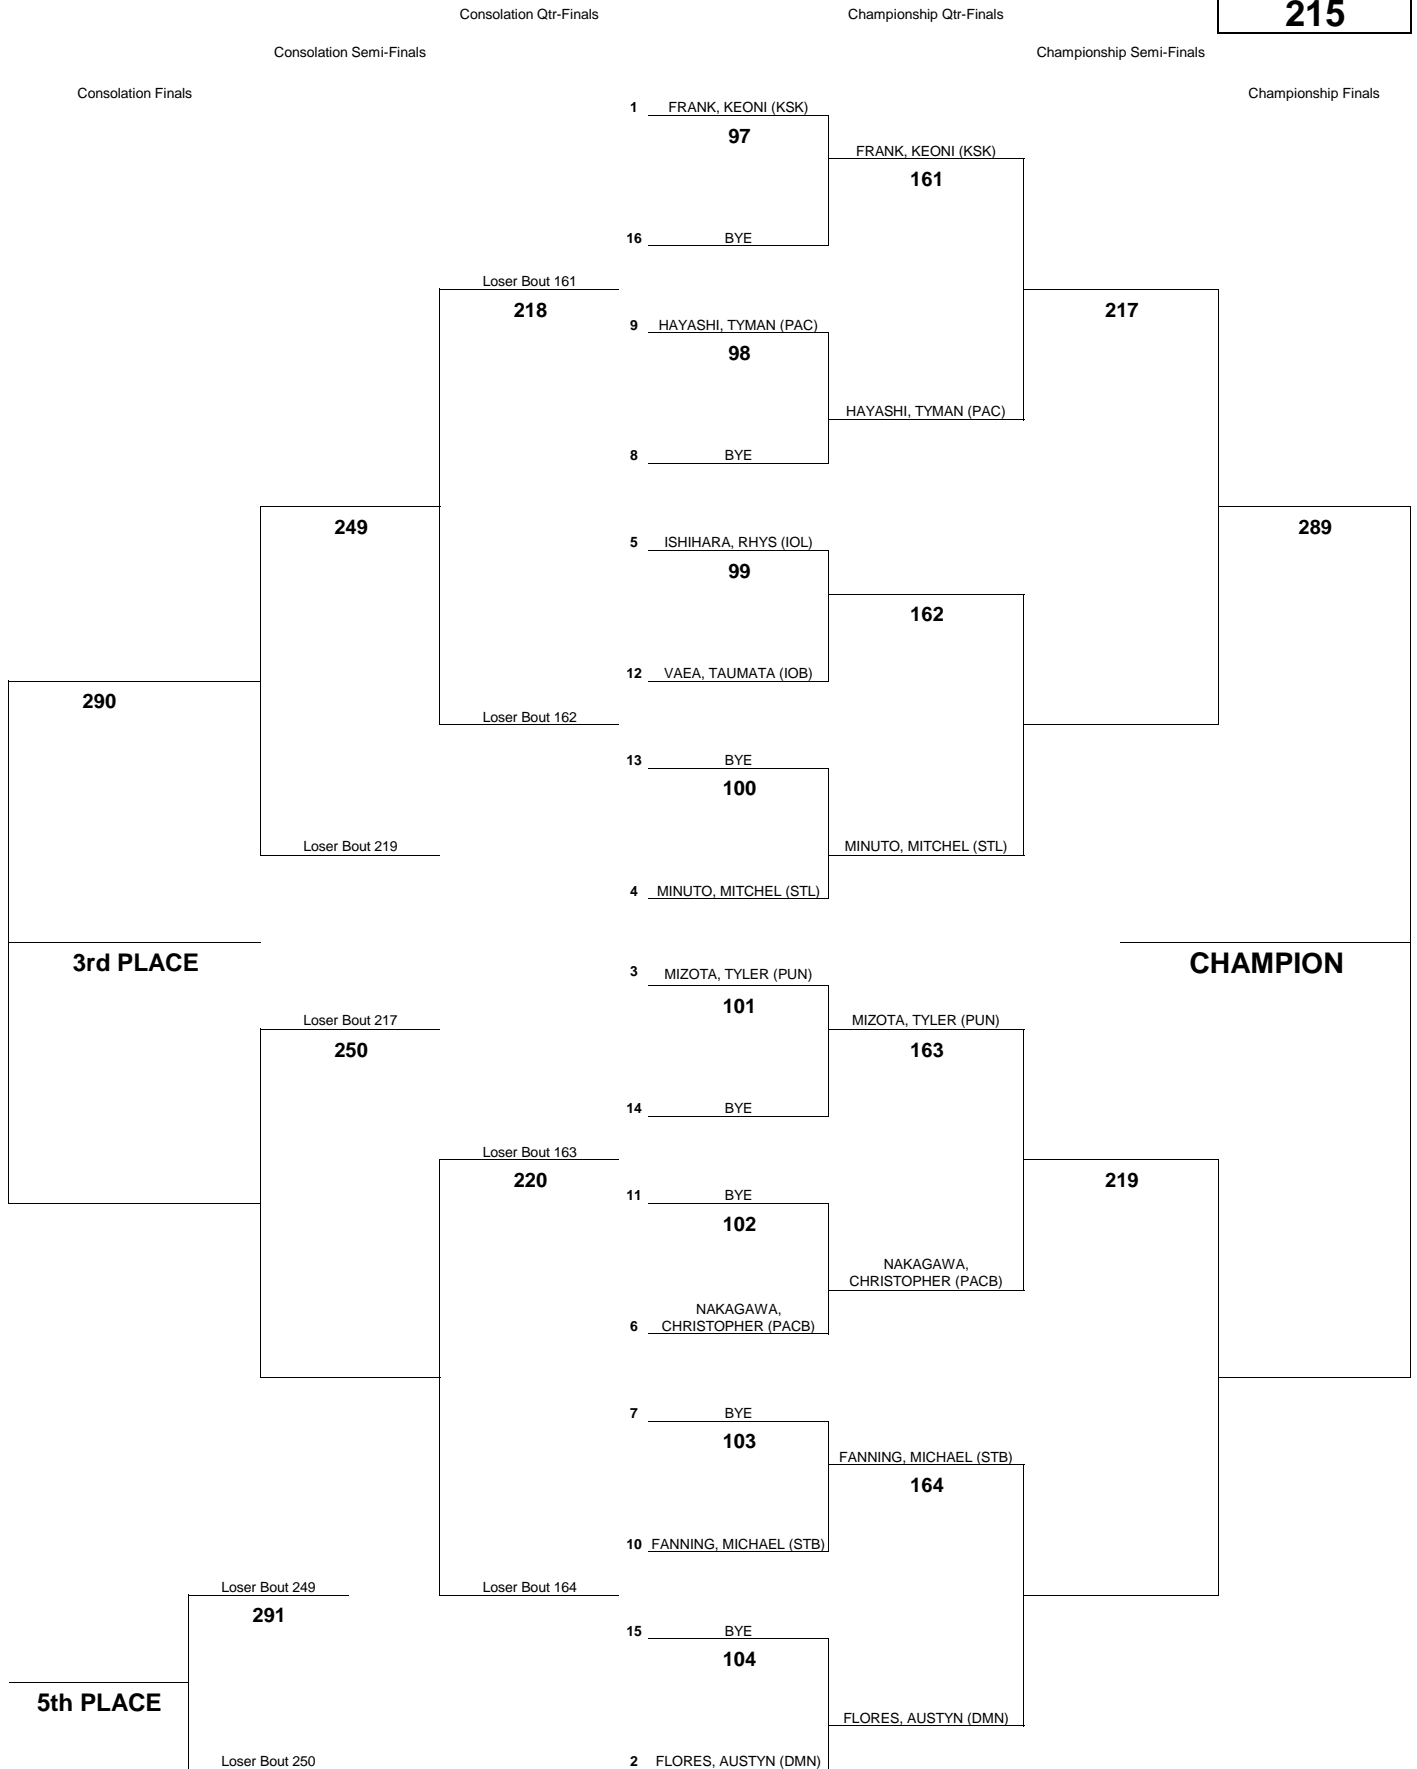

INTERSCHOLASTIC LEAGUE OF HONOLULU 2010 BOYS JUNIOR VARSITY CHAMPIONSHIP TOURNAMENT

WEIGHT CLASS
215