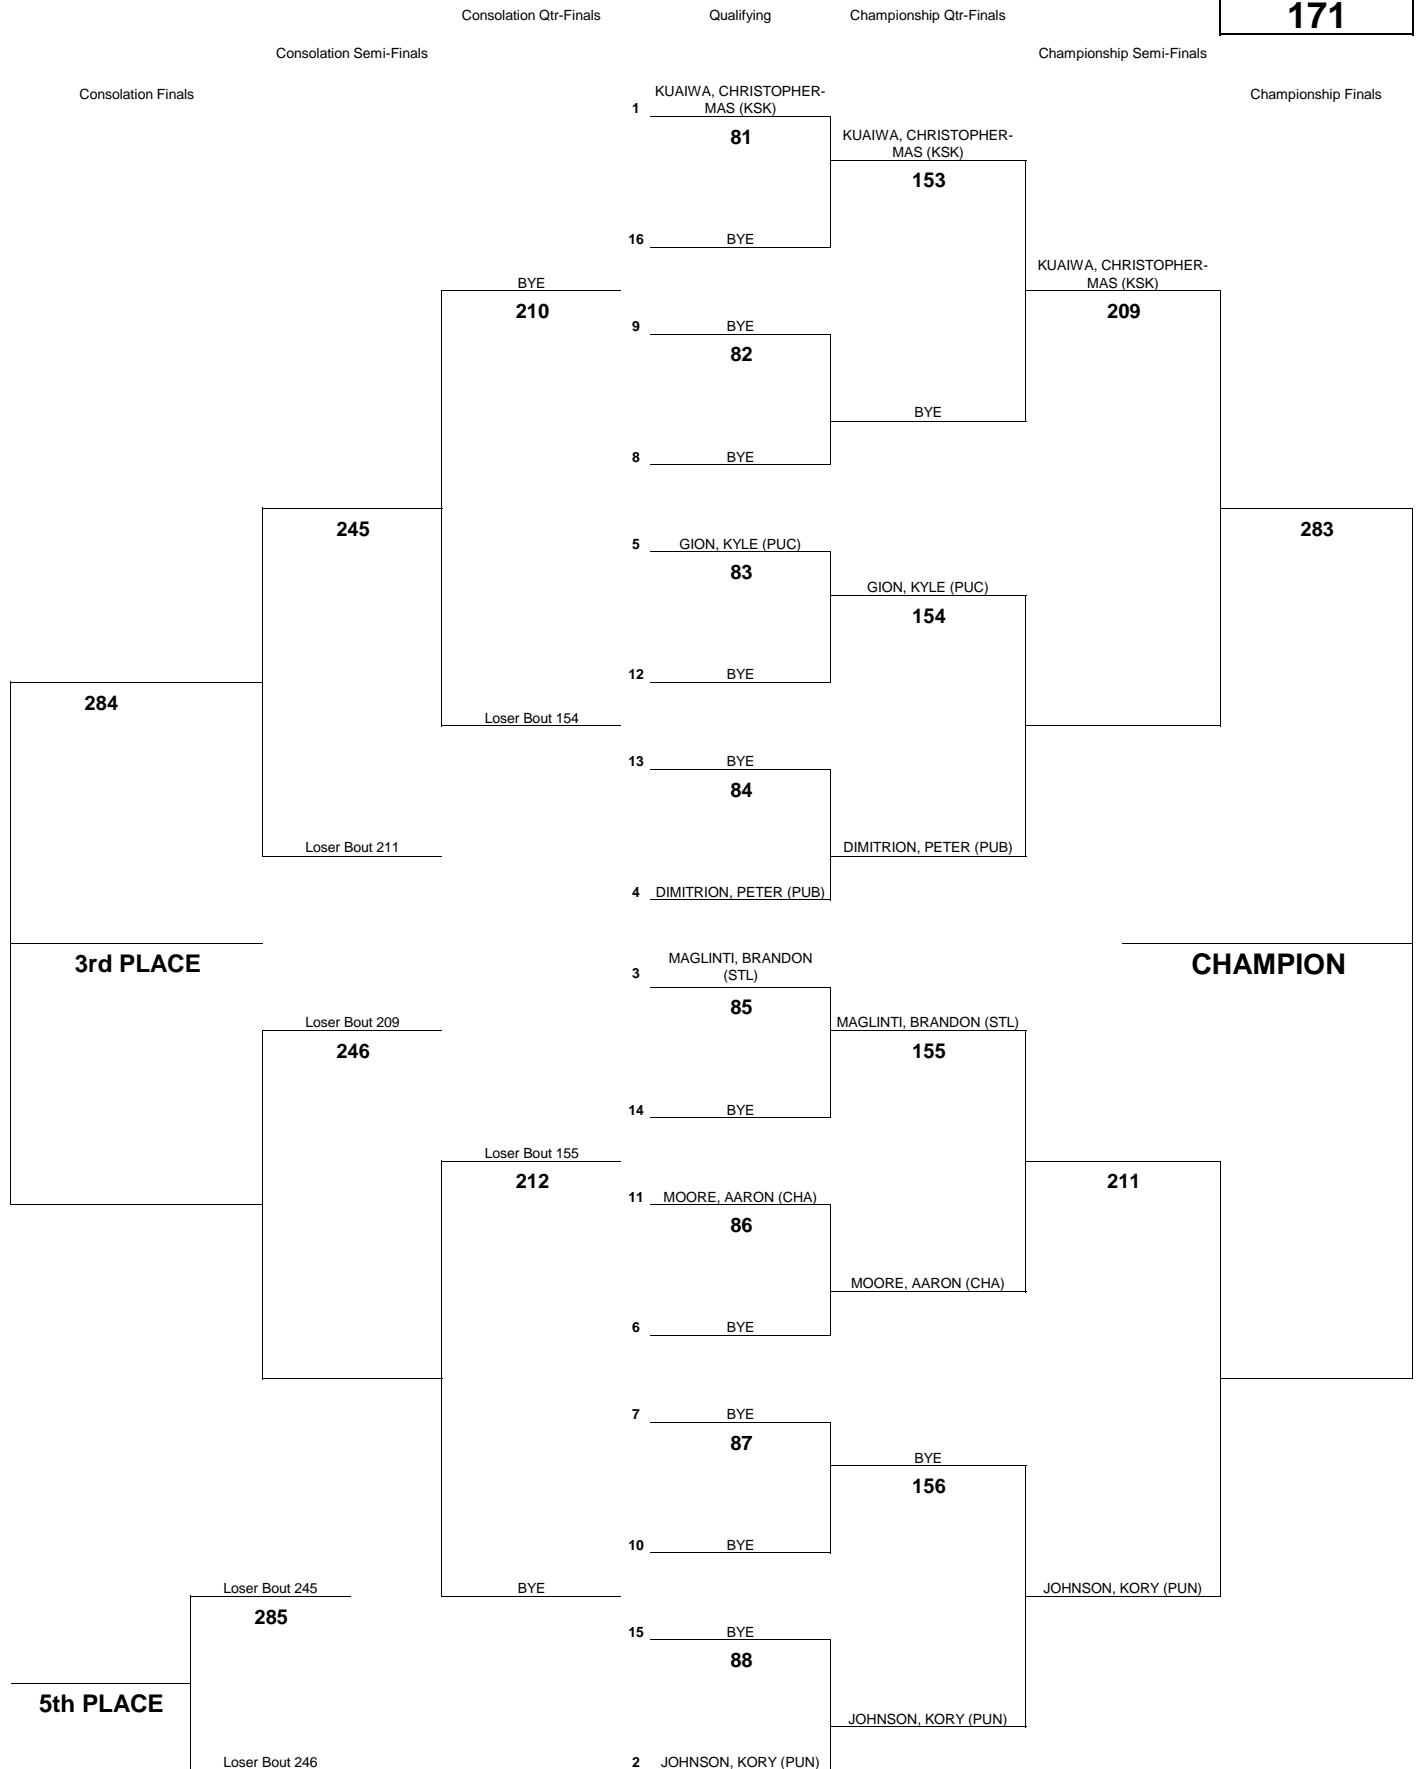

INTERSCHOLASTIC LEAGUE OF HONOLULU 2010 BOYS JUNIOR VARSITY CHAMPIONSHIP TOURNAMENT

WEIGHT CLASS
171