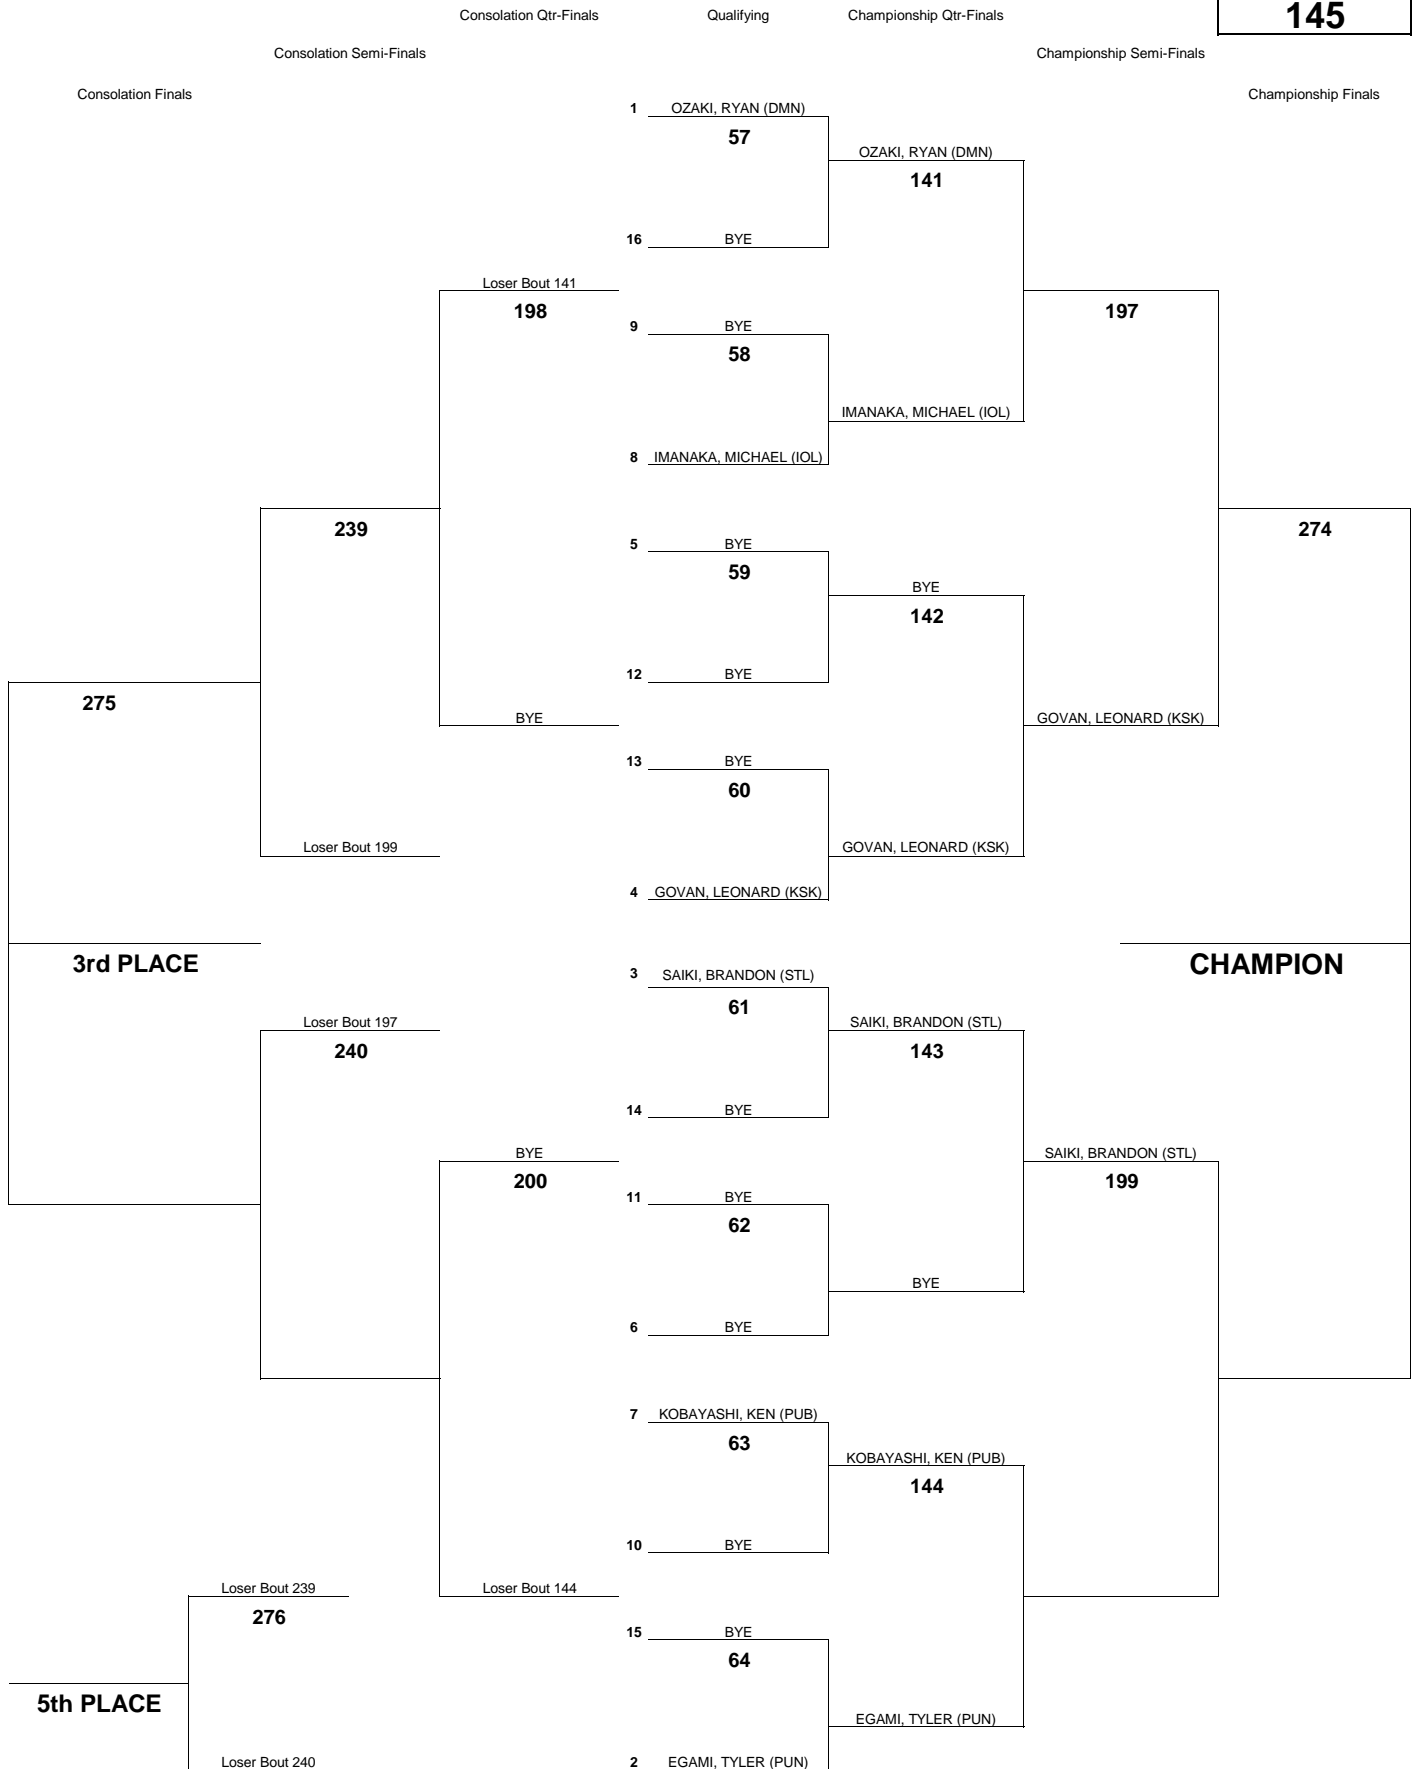

INTERSCHOLASTIC LEAGUE OF HONOLULU 2010 BOYS JUNIOR VARSITY CHAMPIONSHIP TOURNAMENT

WEIGHT CLASS
145