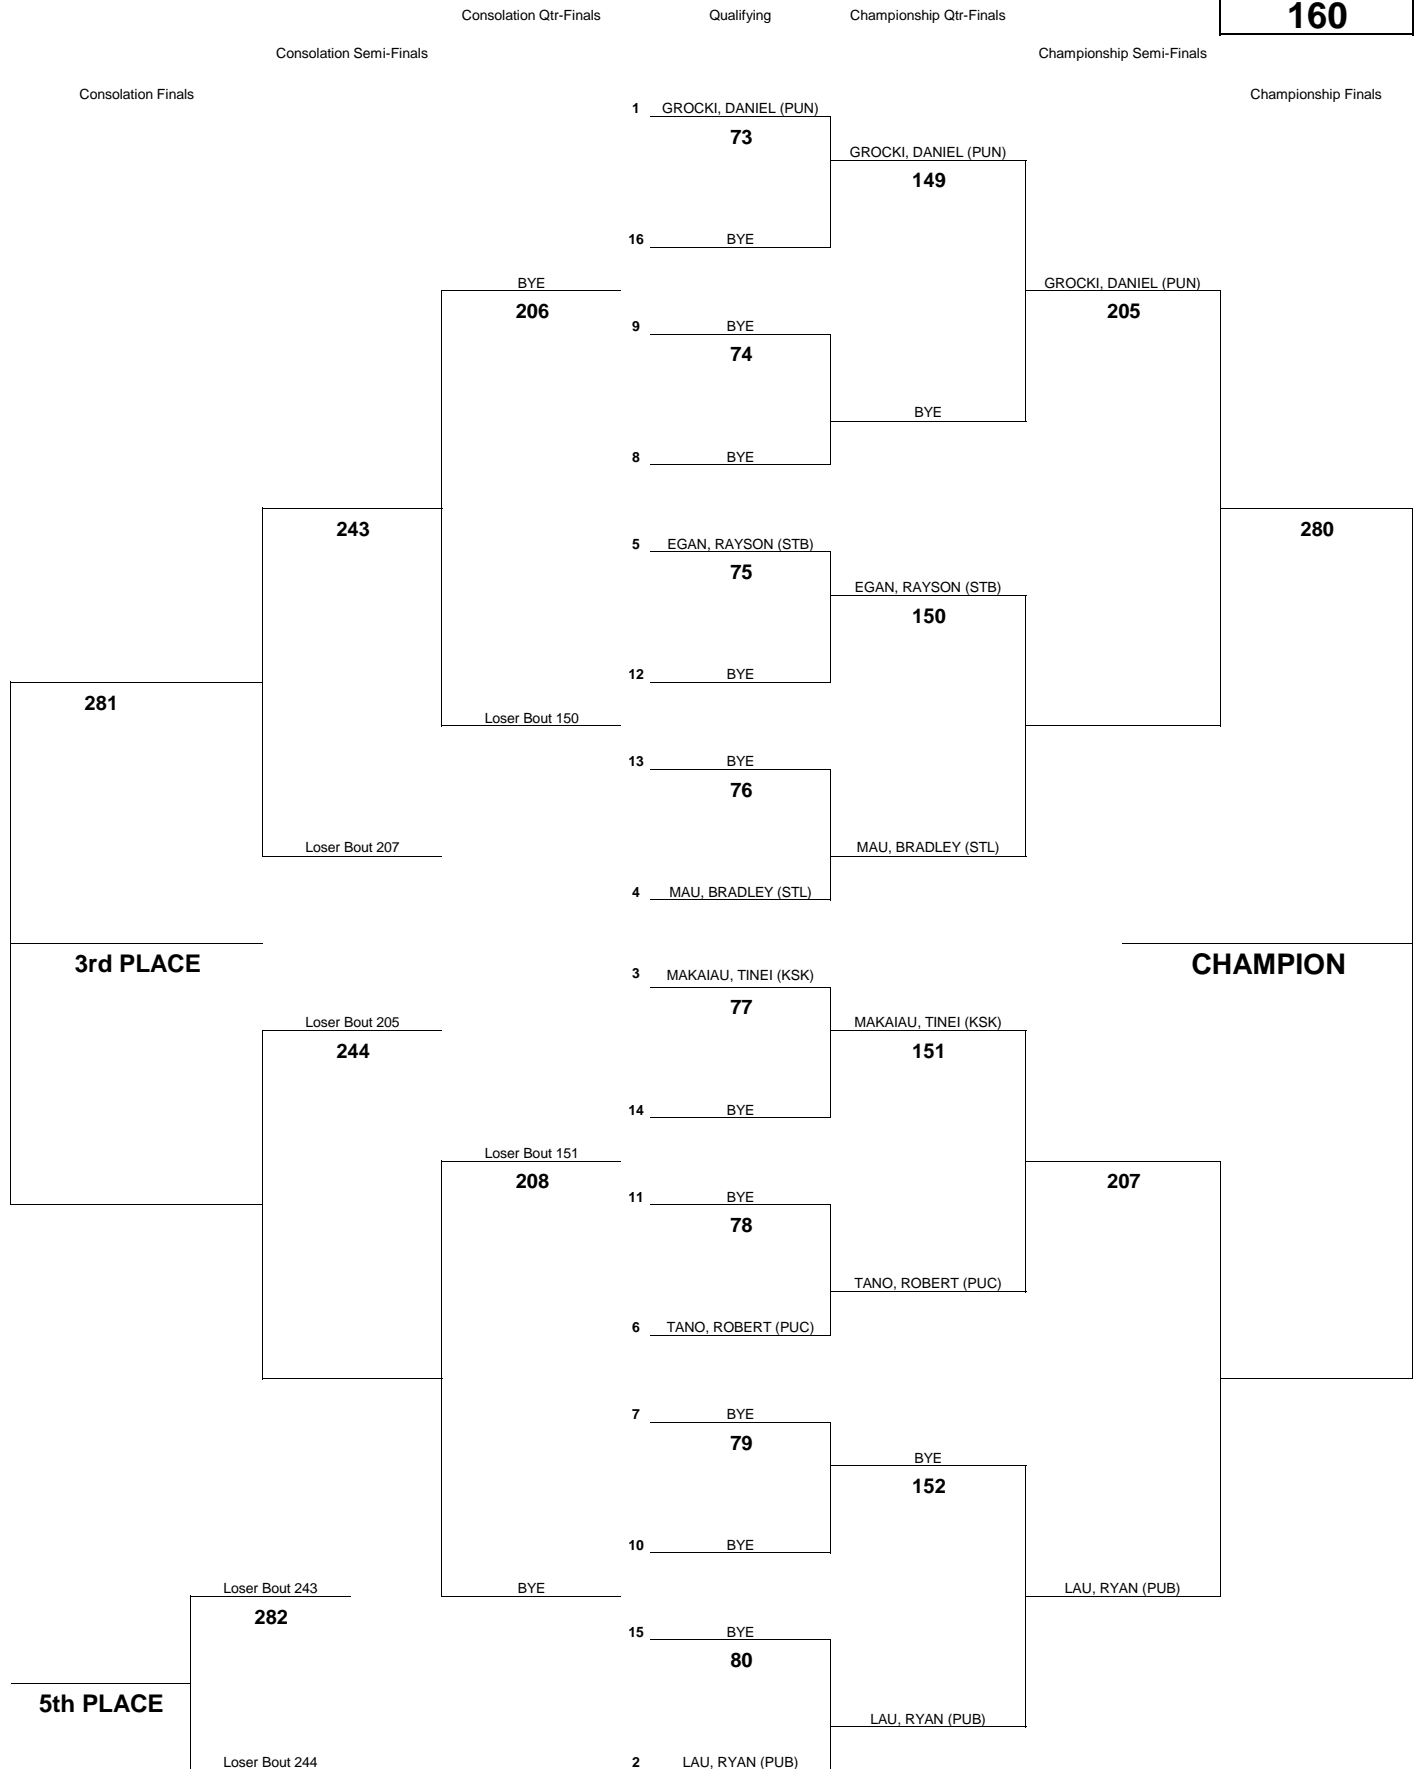

INTERSCHOLASTIC LEAGUE OF HONOLULU 2010 BOYS JUNIOR VARSITY CHAMPIONSHIP TOURNAMENT

WEIGHT CLASS
160