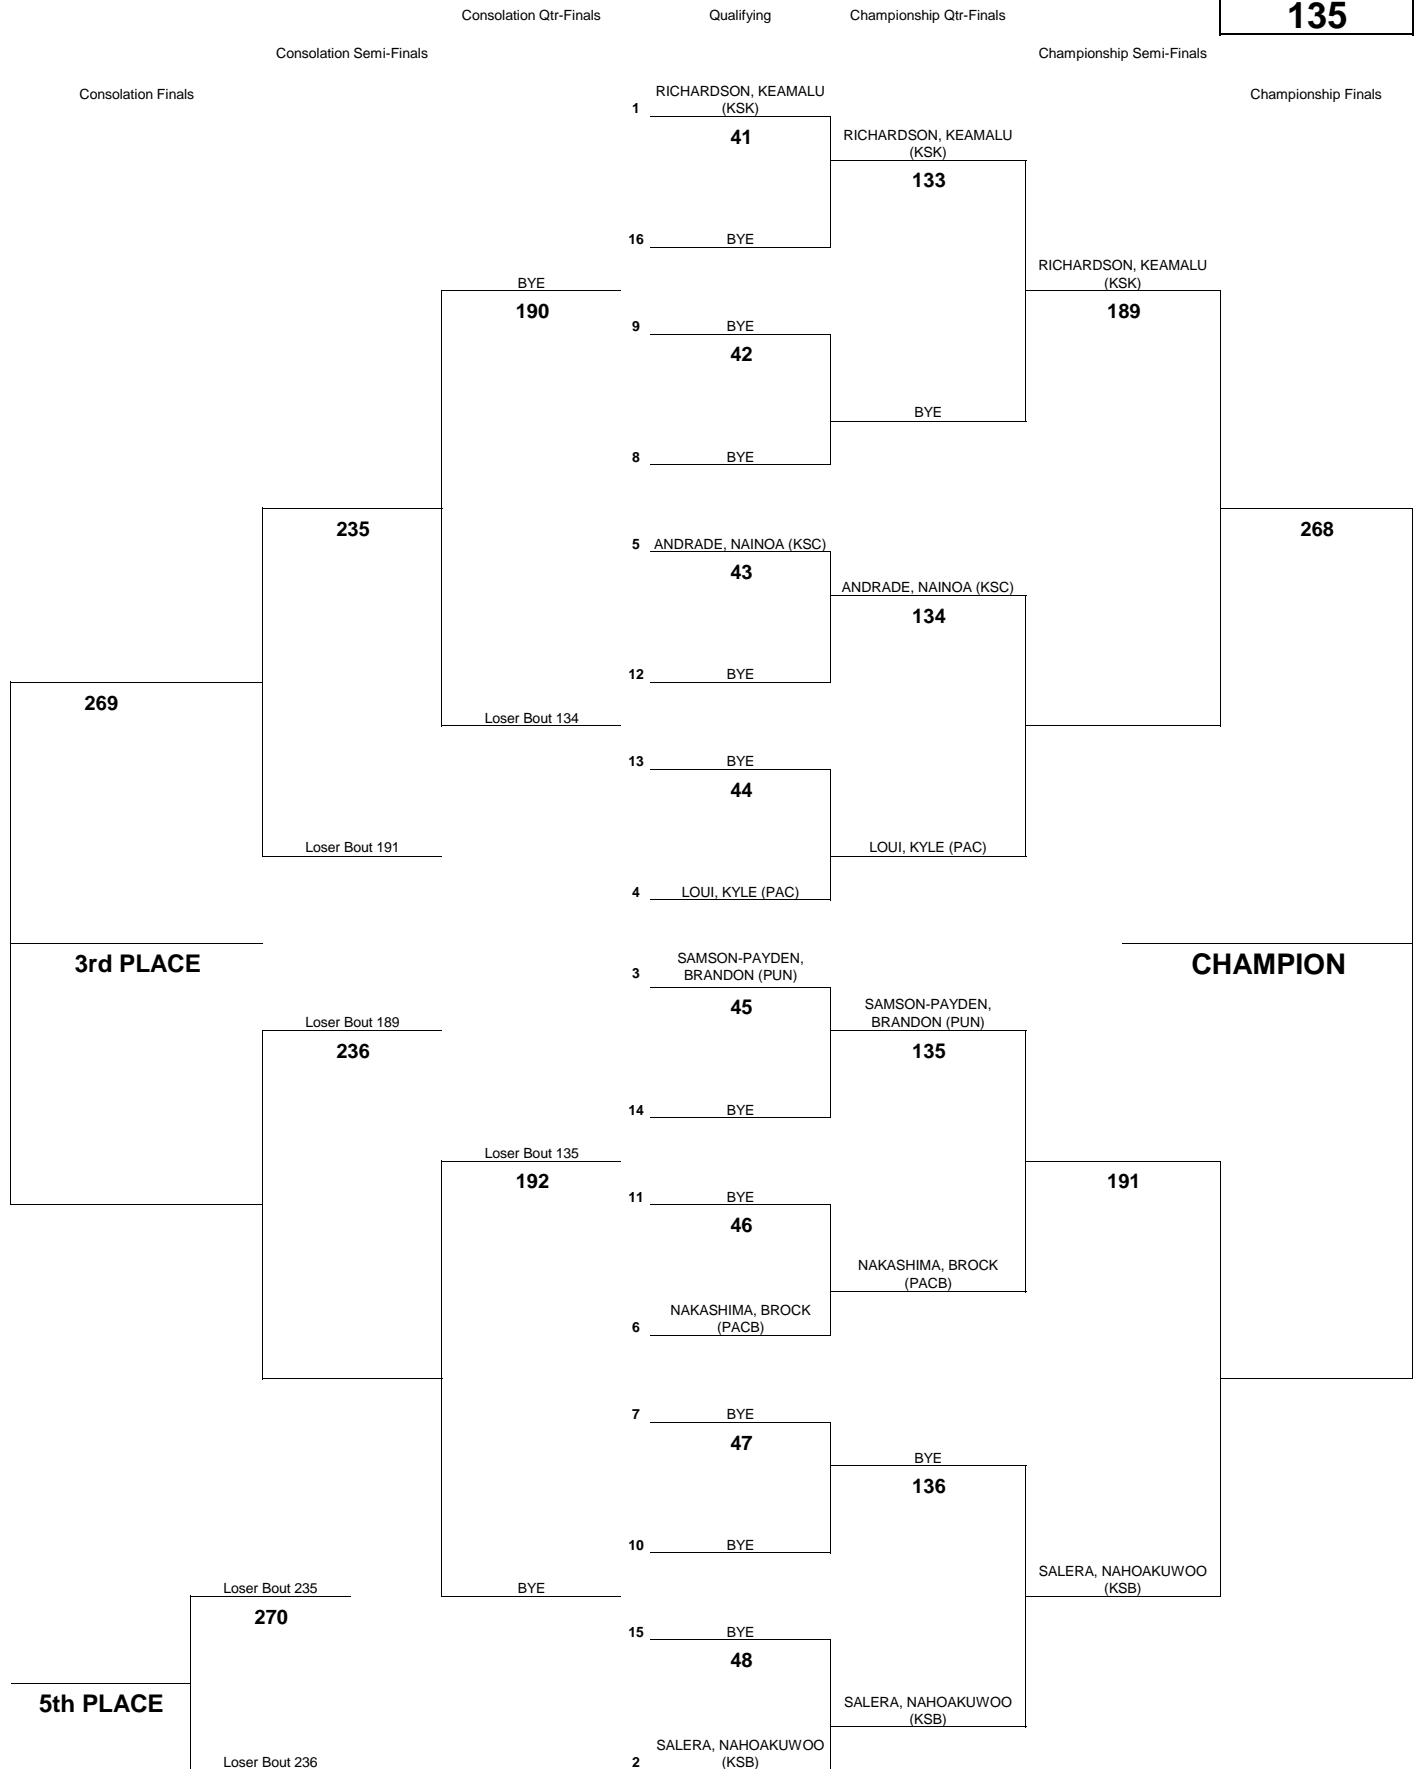

INTERSCHOLASTIC LEAGUE OF HONOLULU 2010 BOYS JUNIOR VARSITY CHAMPIONSHIP TOURNAMENT

WEIGHT CLASS
135