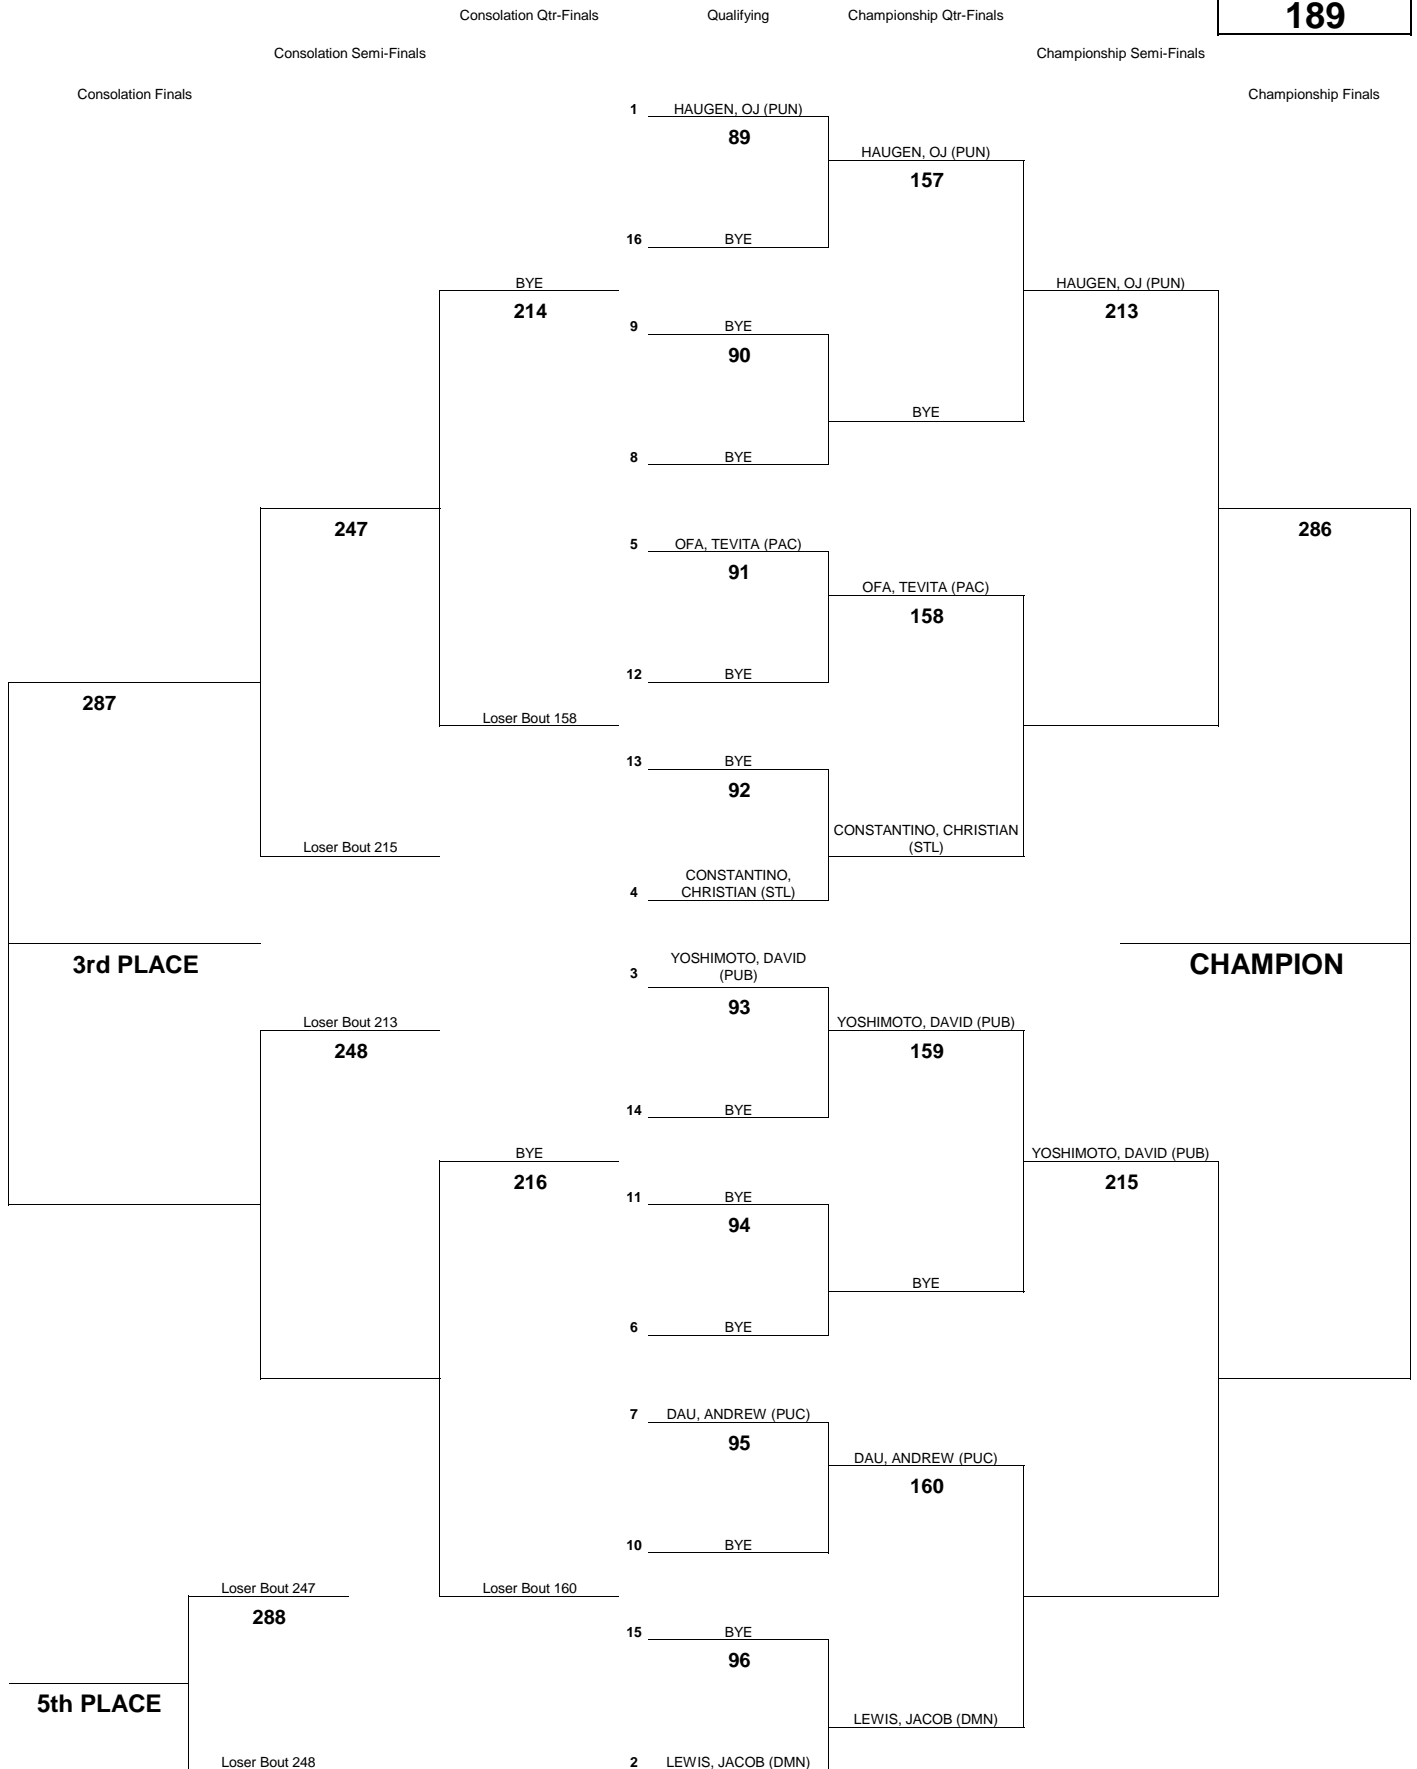

INTERSCHOLASTIC LEAGUE OF HONOLULU 2010 BOYS JUNIOR VARSITY CHAMPIONSHIP TOURNAMENT

WEIGHT CLASS
189