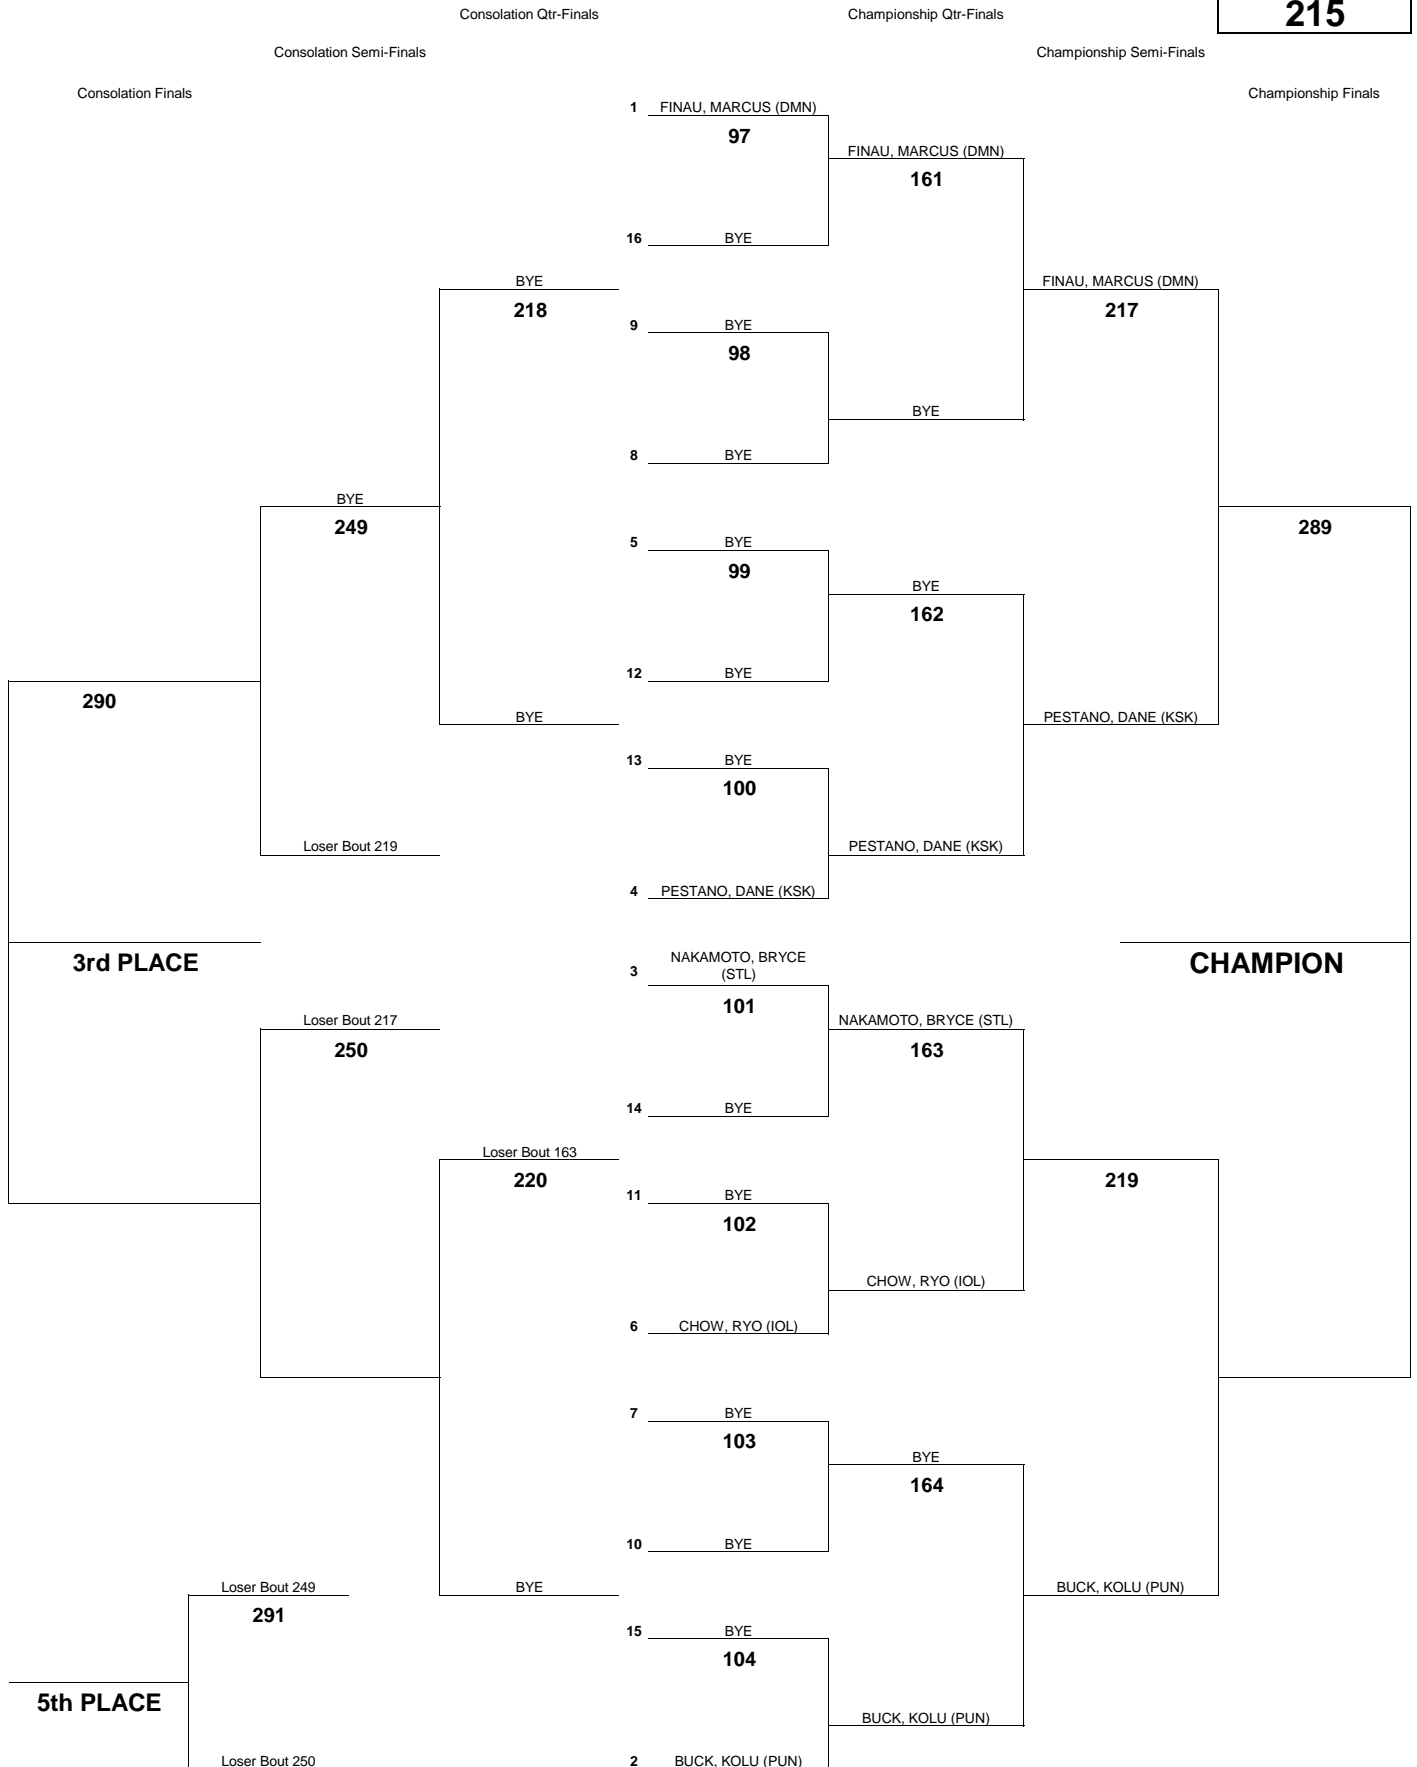

WEIGHT CLASS
160

INTERSCHOLASTIC LEAGUE OF HONOLULU 2010 BOYS VARSITY CHAMPIONSHIP TOURNAMENT

WEIGHT CLASS
171

INTERSCHOLASTIC LEAGUE OF HONOLULU 2010 BOYS VARSITY CHAMPIONSHIP TOURNAMENT

WEIGHT CLASS
215