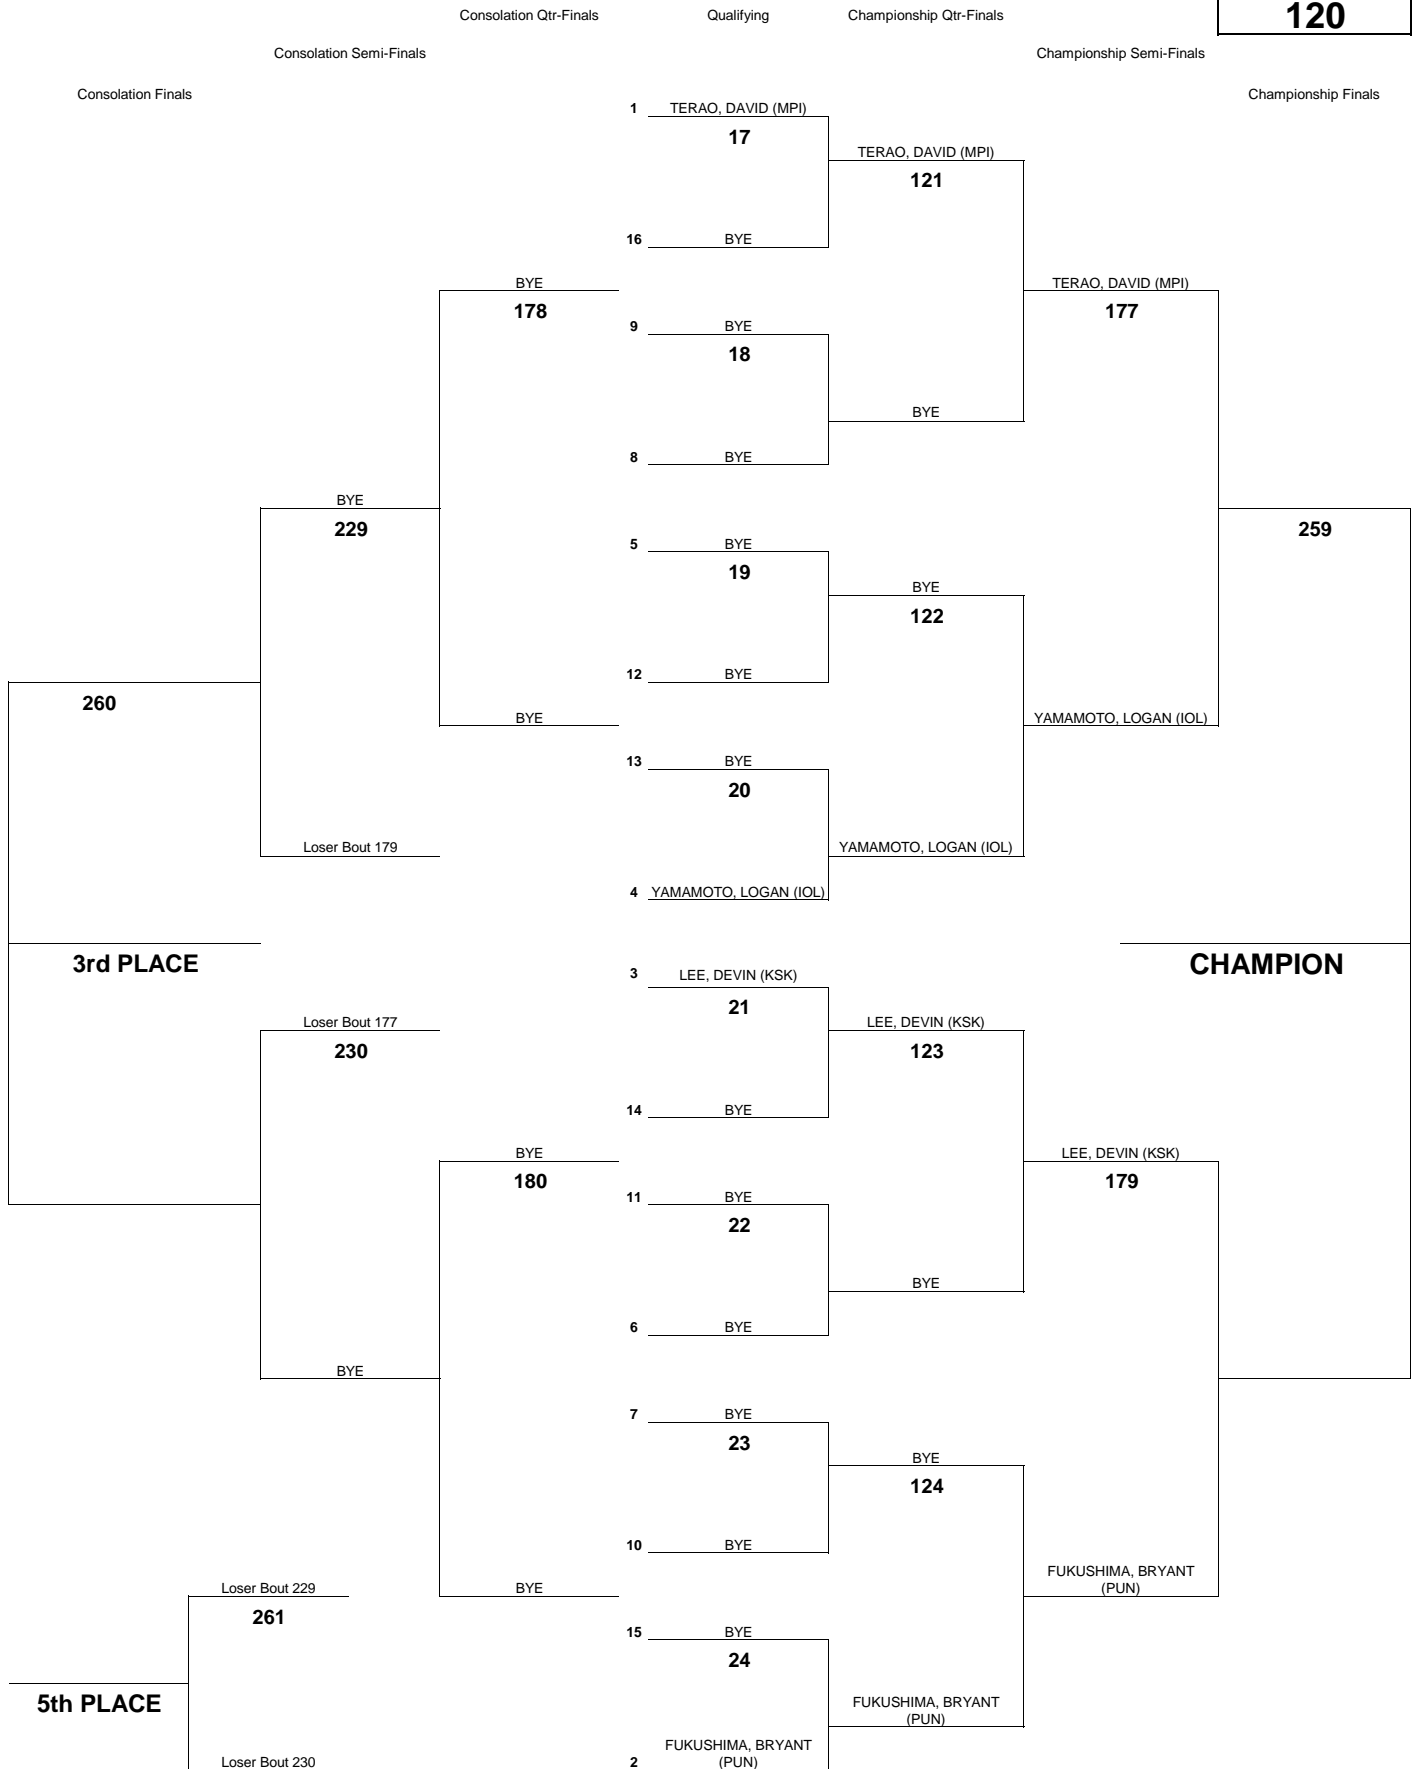

INTERSCHOLASTIC LEAGUE OF HONOLULU 2010 BOYS VARSITY CHAMPIONSHIP TOURNAMENT

WEIGHT CLASS
120