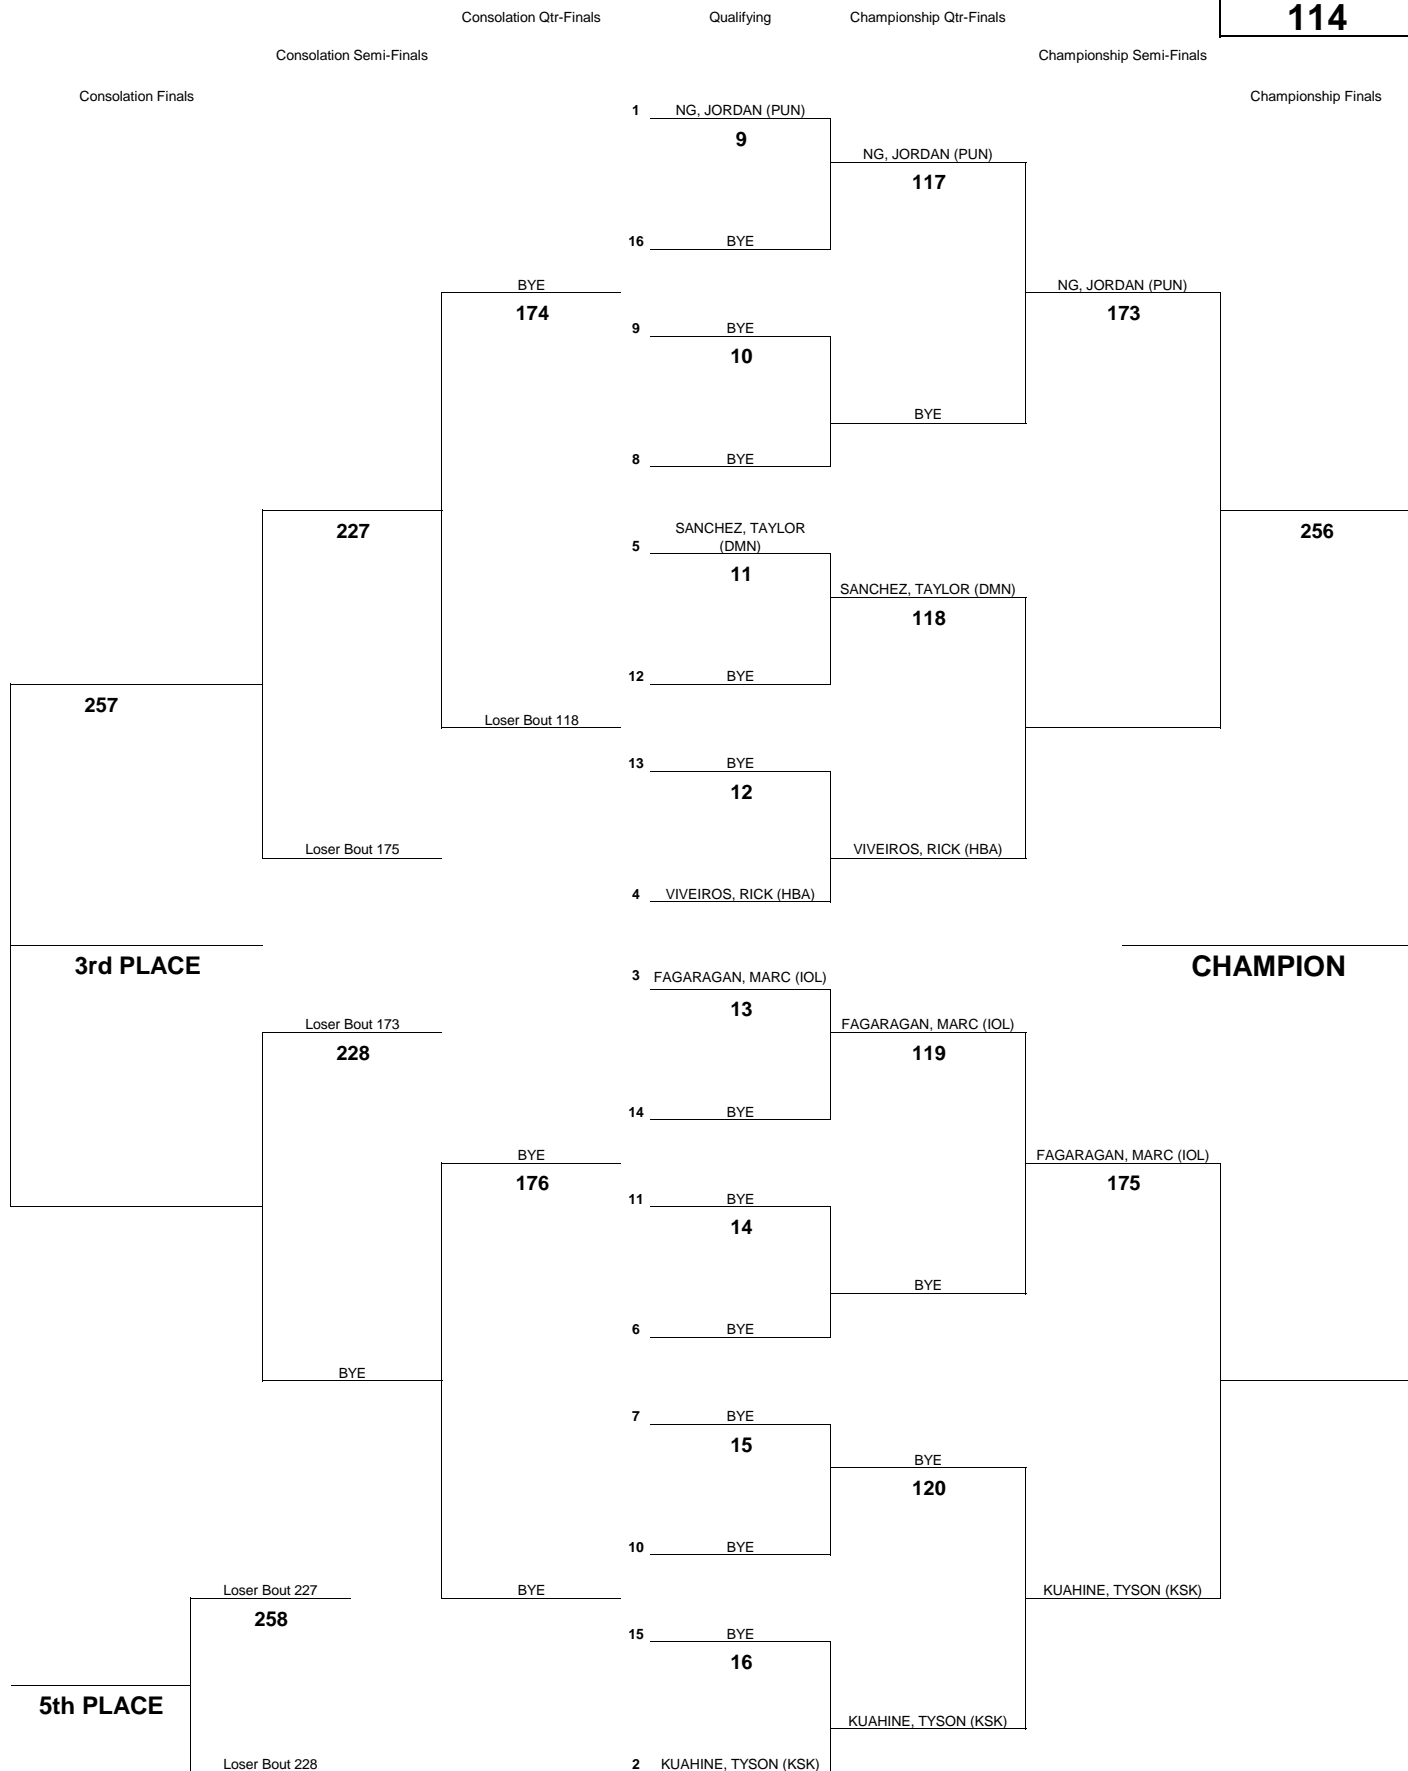

INTERSCHOLASTIC LEAGUE OF HONOLULU 2010 BOYS VARSITY CHAMPIONSHIP TOURNAMENT

WEIGHT CLASS
108

INTERSCHOLASTIC LEAGUE OF HONOLULU 2010 BOYS VARSITY CHAMPIONSHIP TOURNAMENT

WEIGHT CLASS

114

INTERSCHOLASTIC LEAGUE OF HONOLULU 2010 BOYS VARSITY CHAMPIONSHIP TOURNAMENT