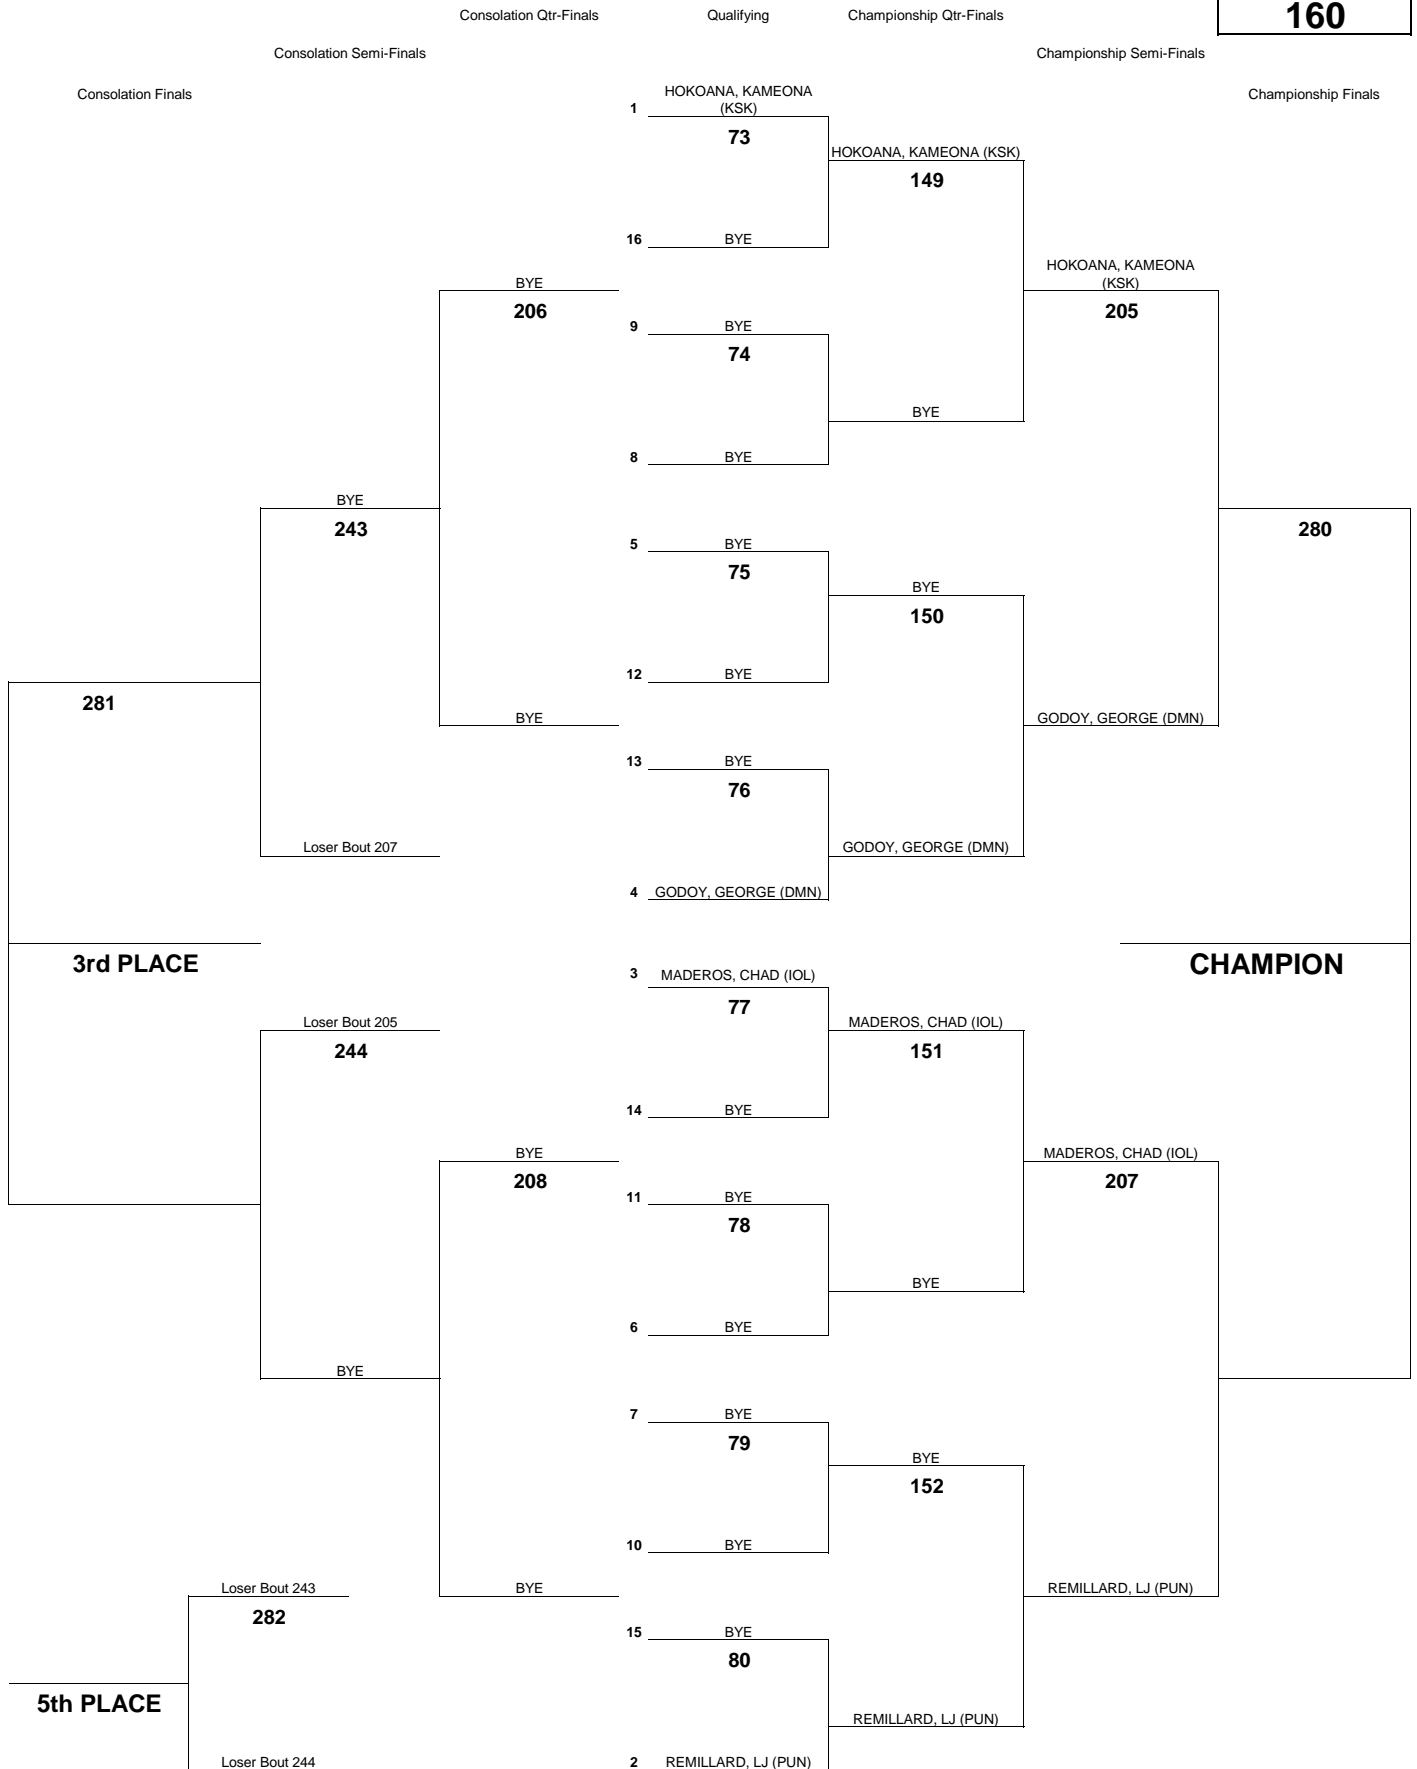

INTERSCHOLASTIC LEAGUE OF HONOLULU 2010 BOYS VARSITY CHAMPIONSHIP TOURNAMENT

WEIGHT CLASS
160