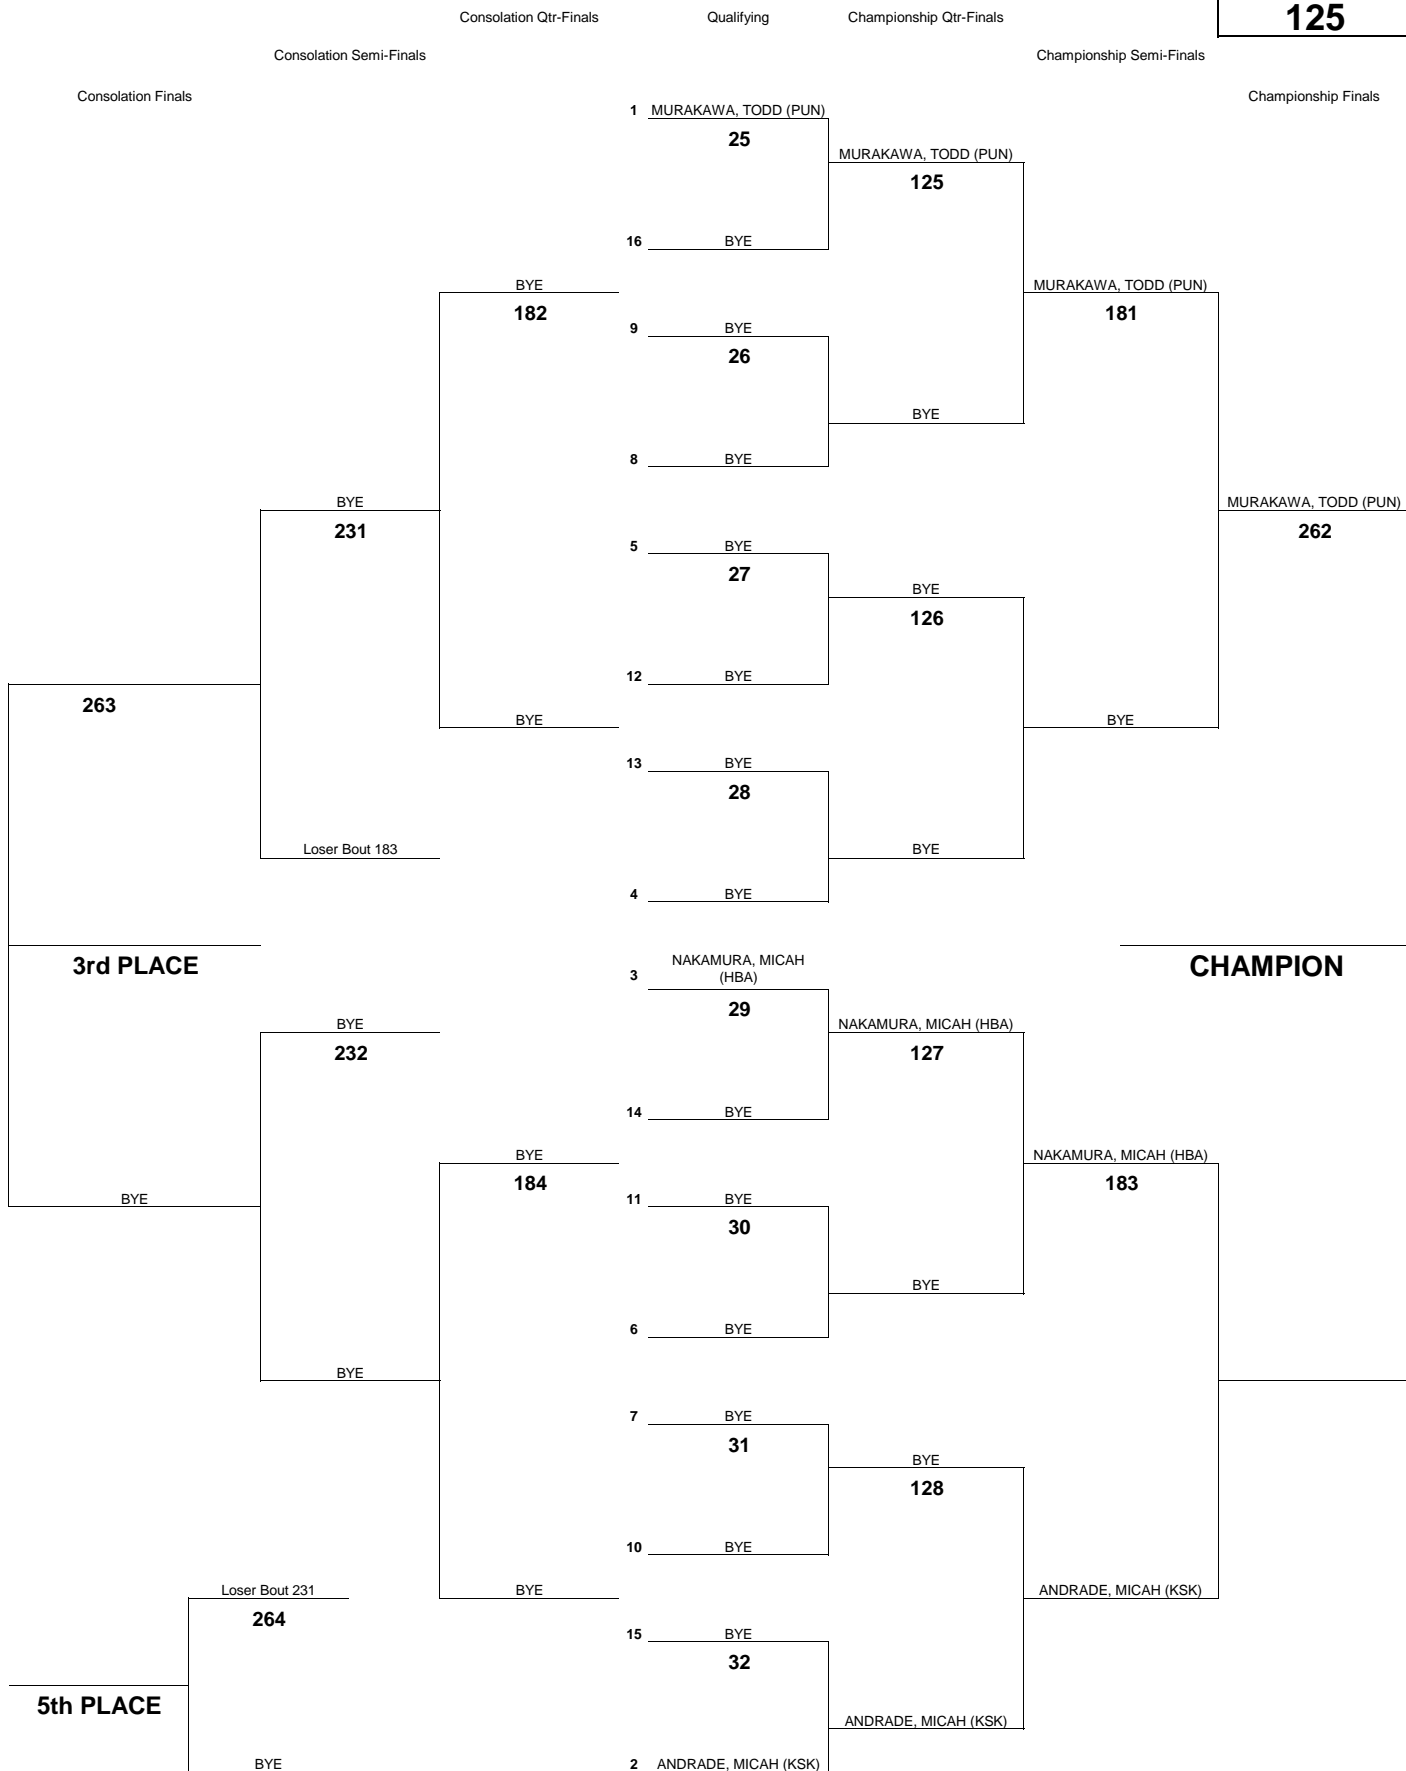

INTERSCHOLASTIC LEAGUE OF HONOLULU 2010 BOYS VARSITY CHAMPIONSHIP TOURNAMENT

WEIGHT CLASS
125