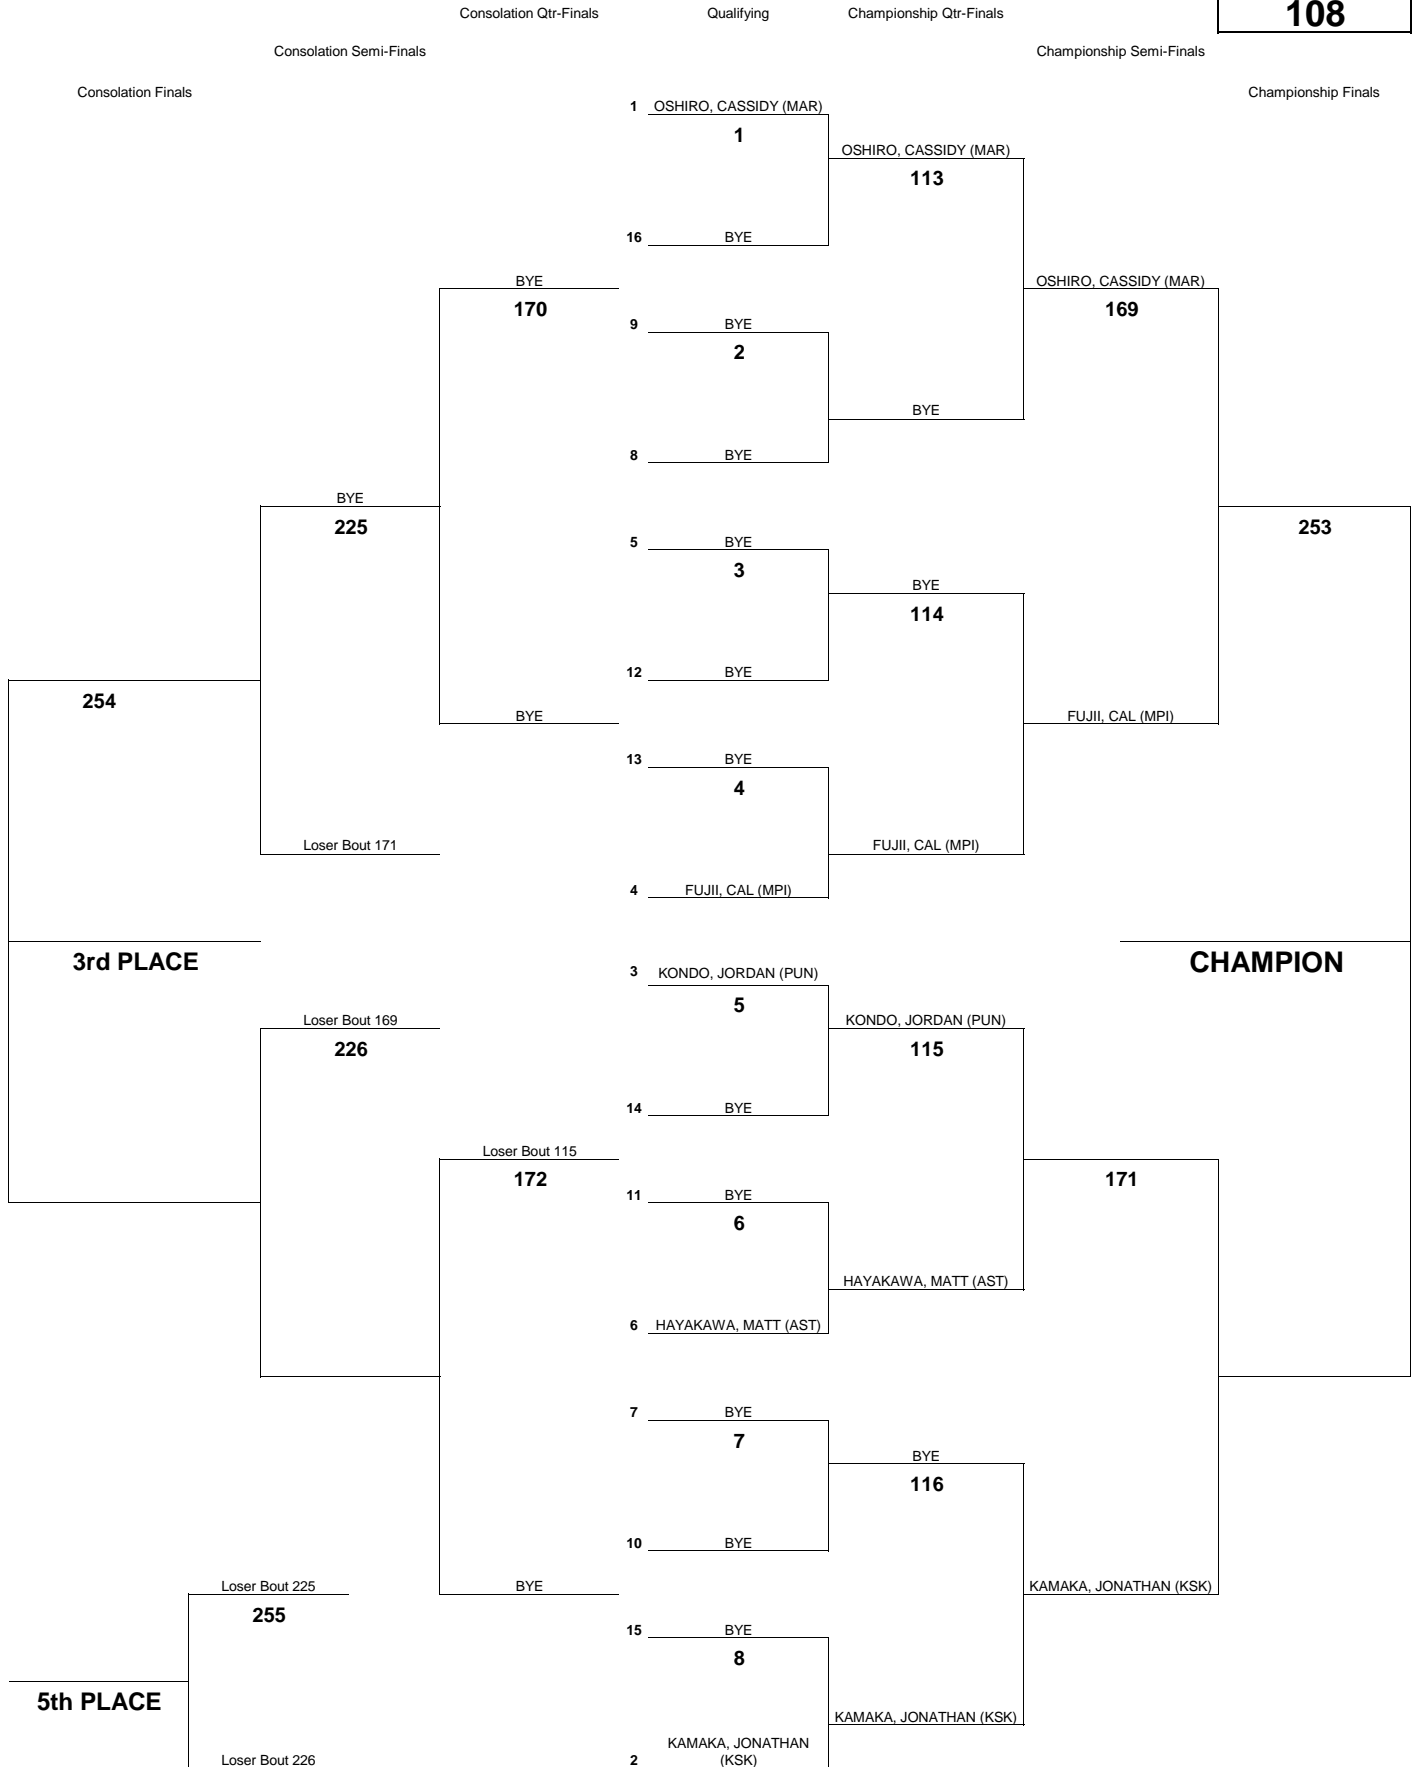

INTERSCHOLASTIC LEAGUE OF HONOLULU 2010 BOYS VARSITY CHAMPIONSHIP TOURNAMENT

WEIGHT CLASS
108

INTERSCHOLASTIC LEAGUE OF HONOLULU 2010 BOYS VARSITY CHAMPIONSHIP TOURNAMENT

WEIGHT CLASS

114

INTERSCHOLASTIC LEAGUE OF HONOLULU 2010 BOYS VARSITY CHAMPIONSHIP TOURNAMENT