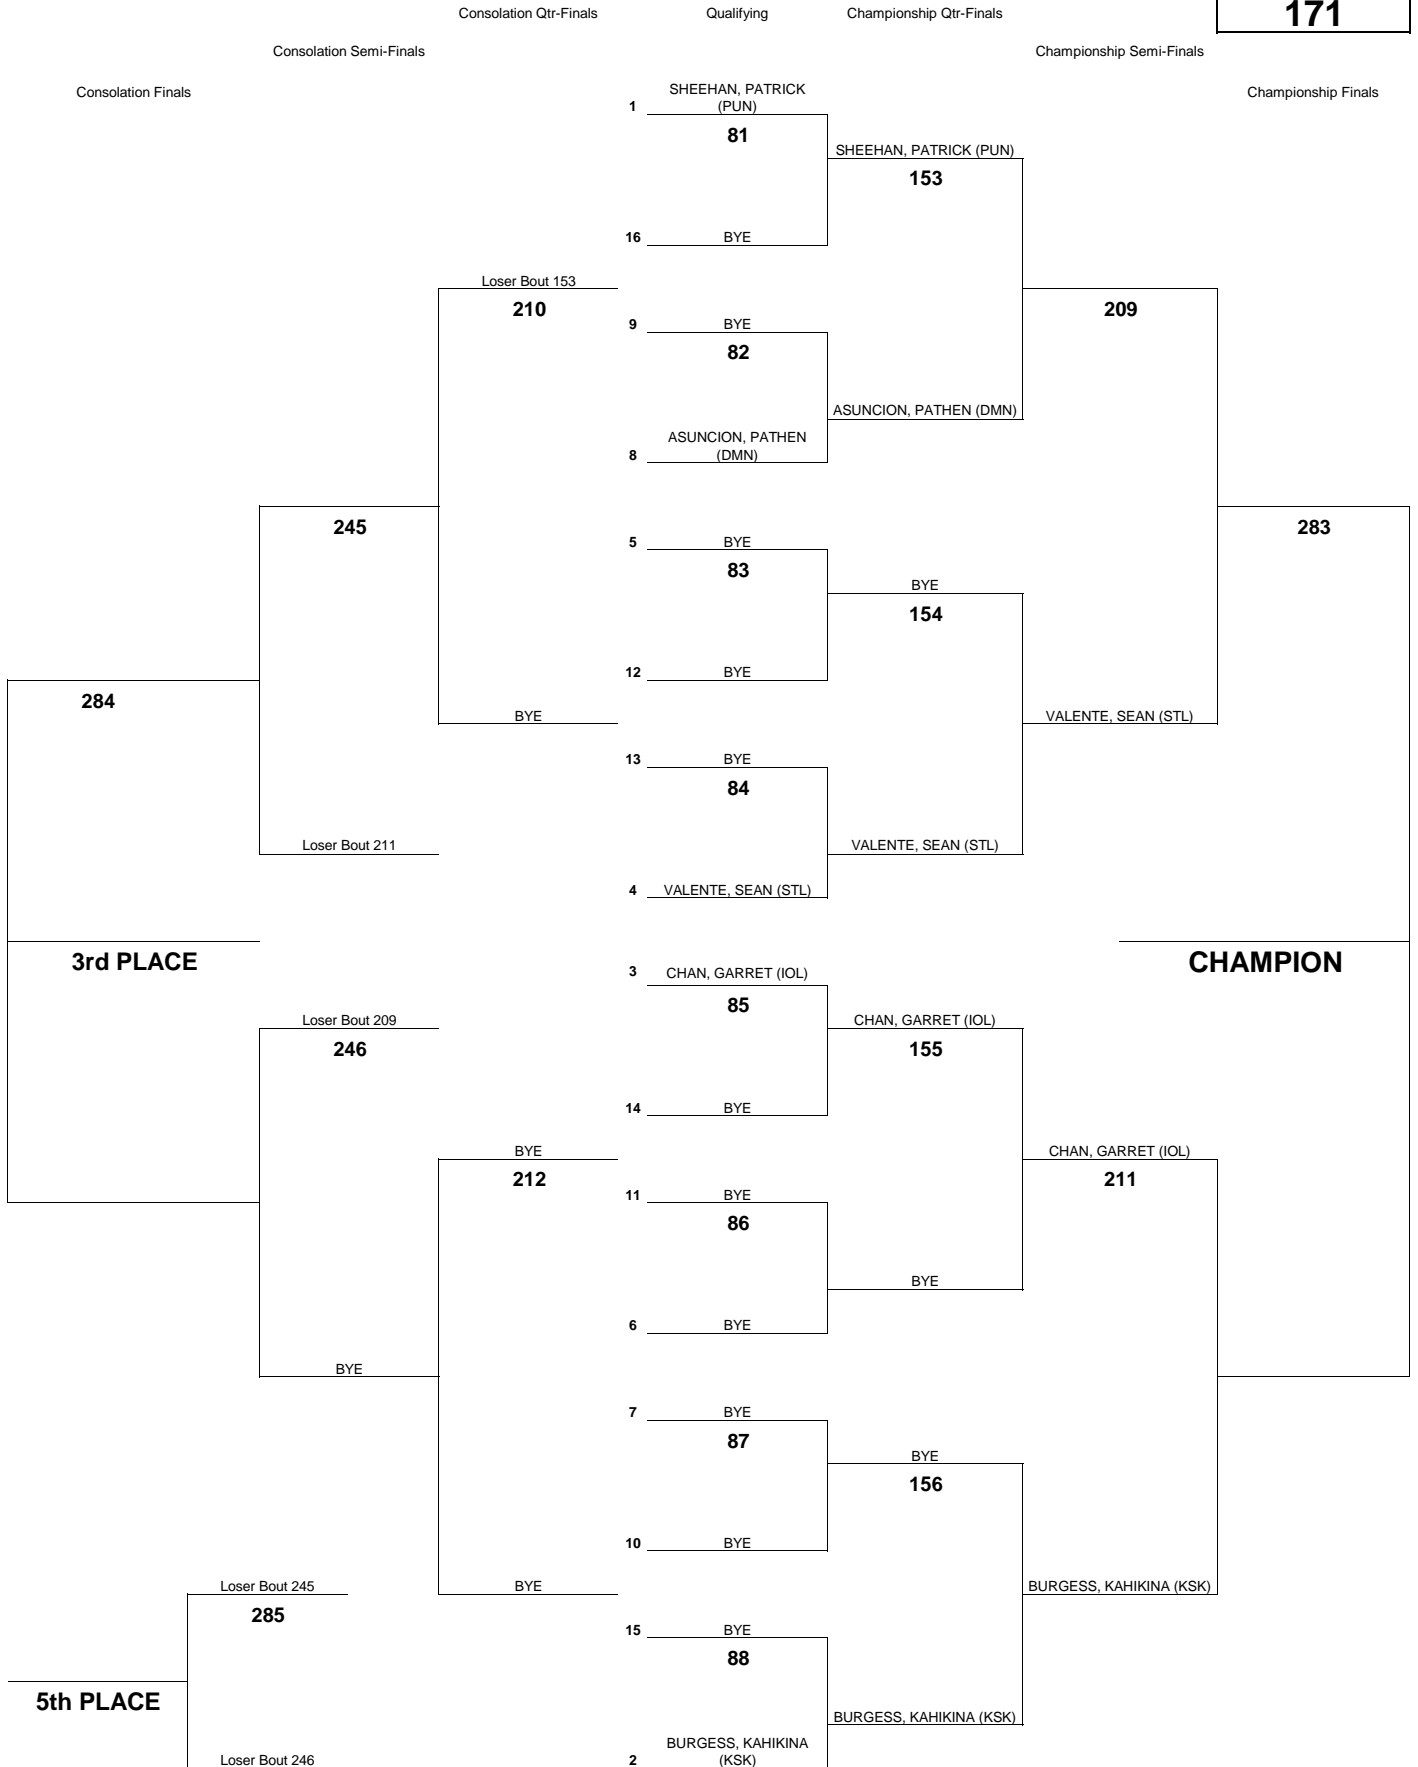

INTERSCHOLASTIC LEAGUE OF HONOLULU 2010 BOYS VARSITY CHAMPIONSHIP TOURNAMENT

WEIGHT CLASS
171