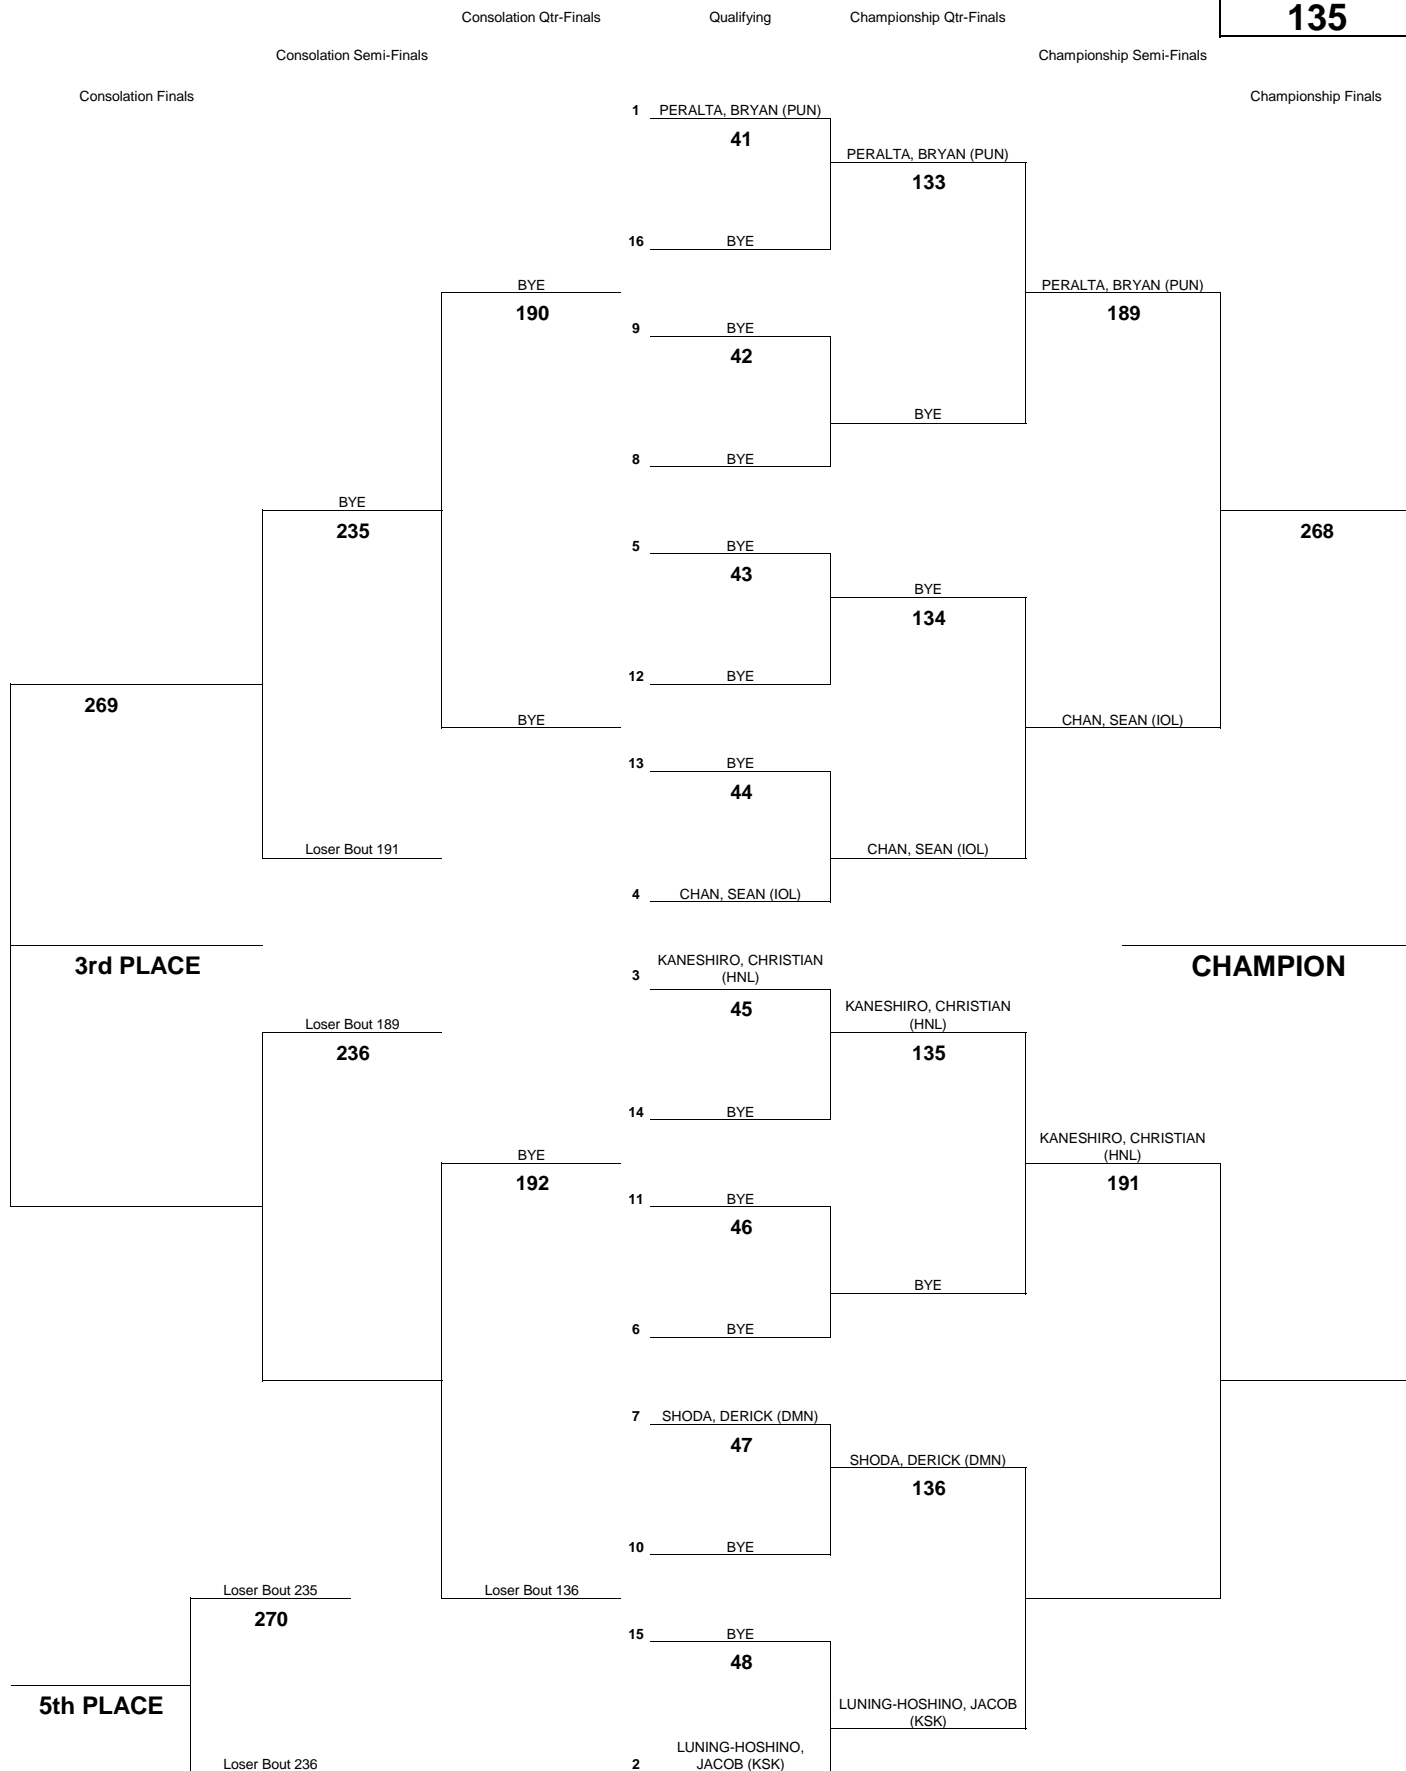

INTERSCHOLASTIC LEAGUE OF HONOLULU 2010 BOYS VARSITY CHAMPIONSHIP TOURNAMENT

WEIGHT CLASS

135