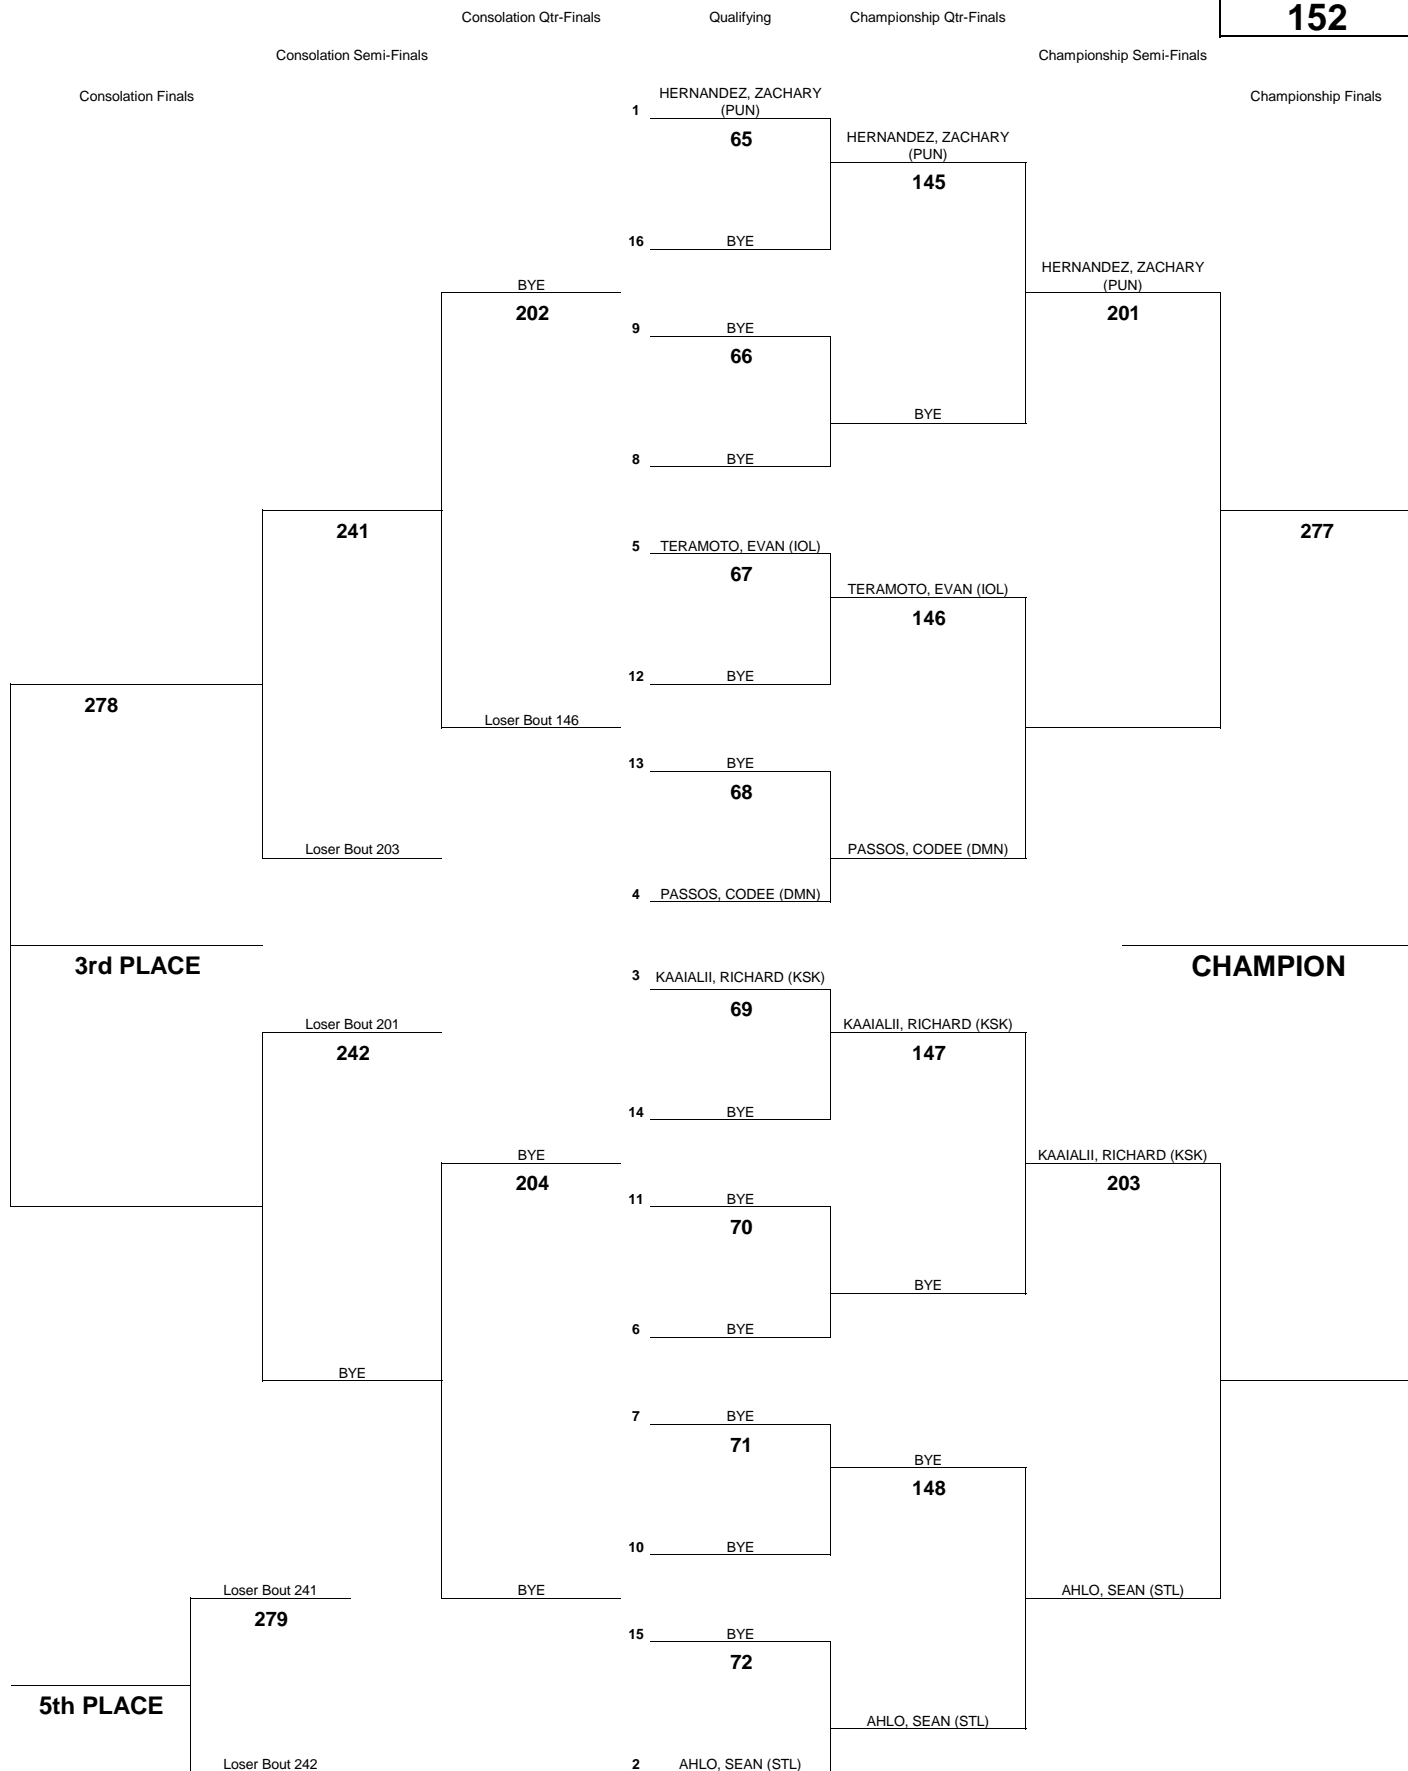

WEIGHT CLASS

140

INTERSCHOLASTIC LEAGUE OF HONOLULU 2010 BOYS VARSITY CHAMPIONSHIP TOURNAMENT

WEIGHT CLASS
145

INTERSCHOLASTIC LEAGUE OF HONOLULU 2010 BOYS VARSITY CHAMPIONSHIP TOURNAMENT

WEIGHT CLASS
152

INTERSCHOLASTIC LEAGUE OF HONOLULU 2010 BOYS VARSITY CHAMPIONSHIP TOURNAMENT