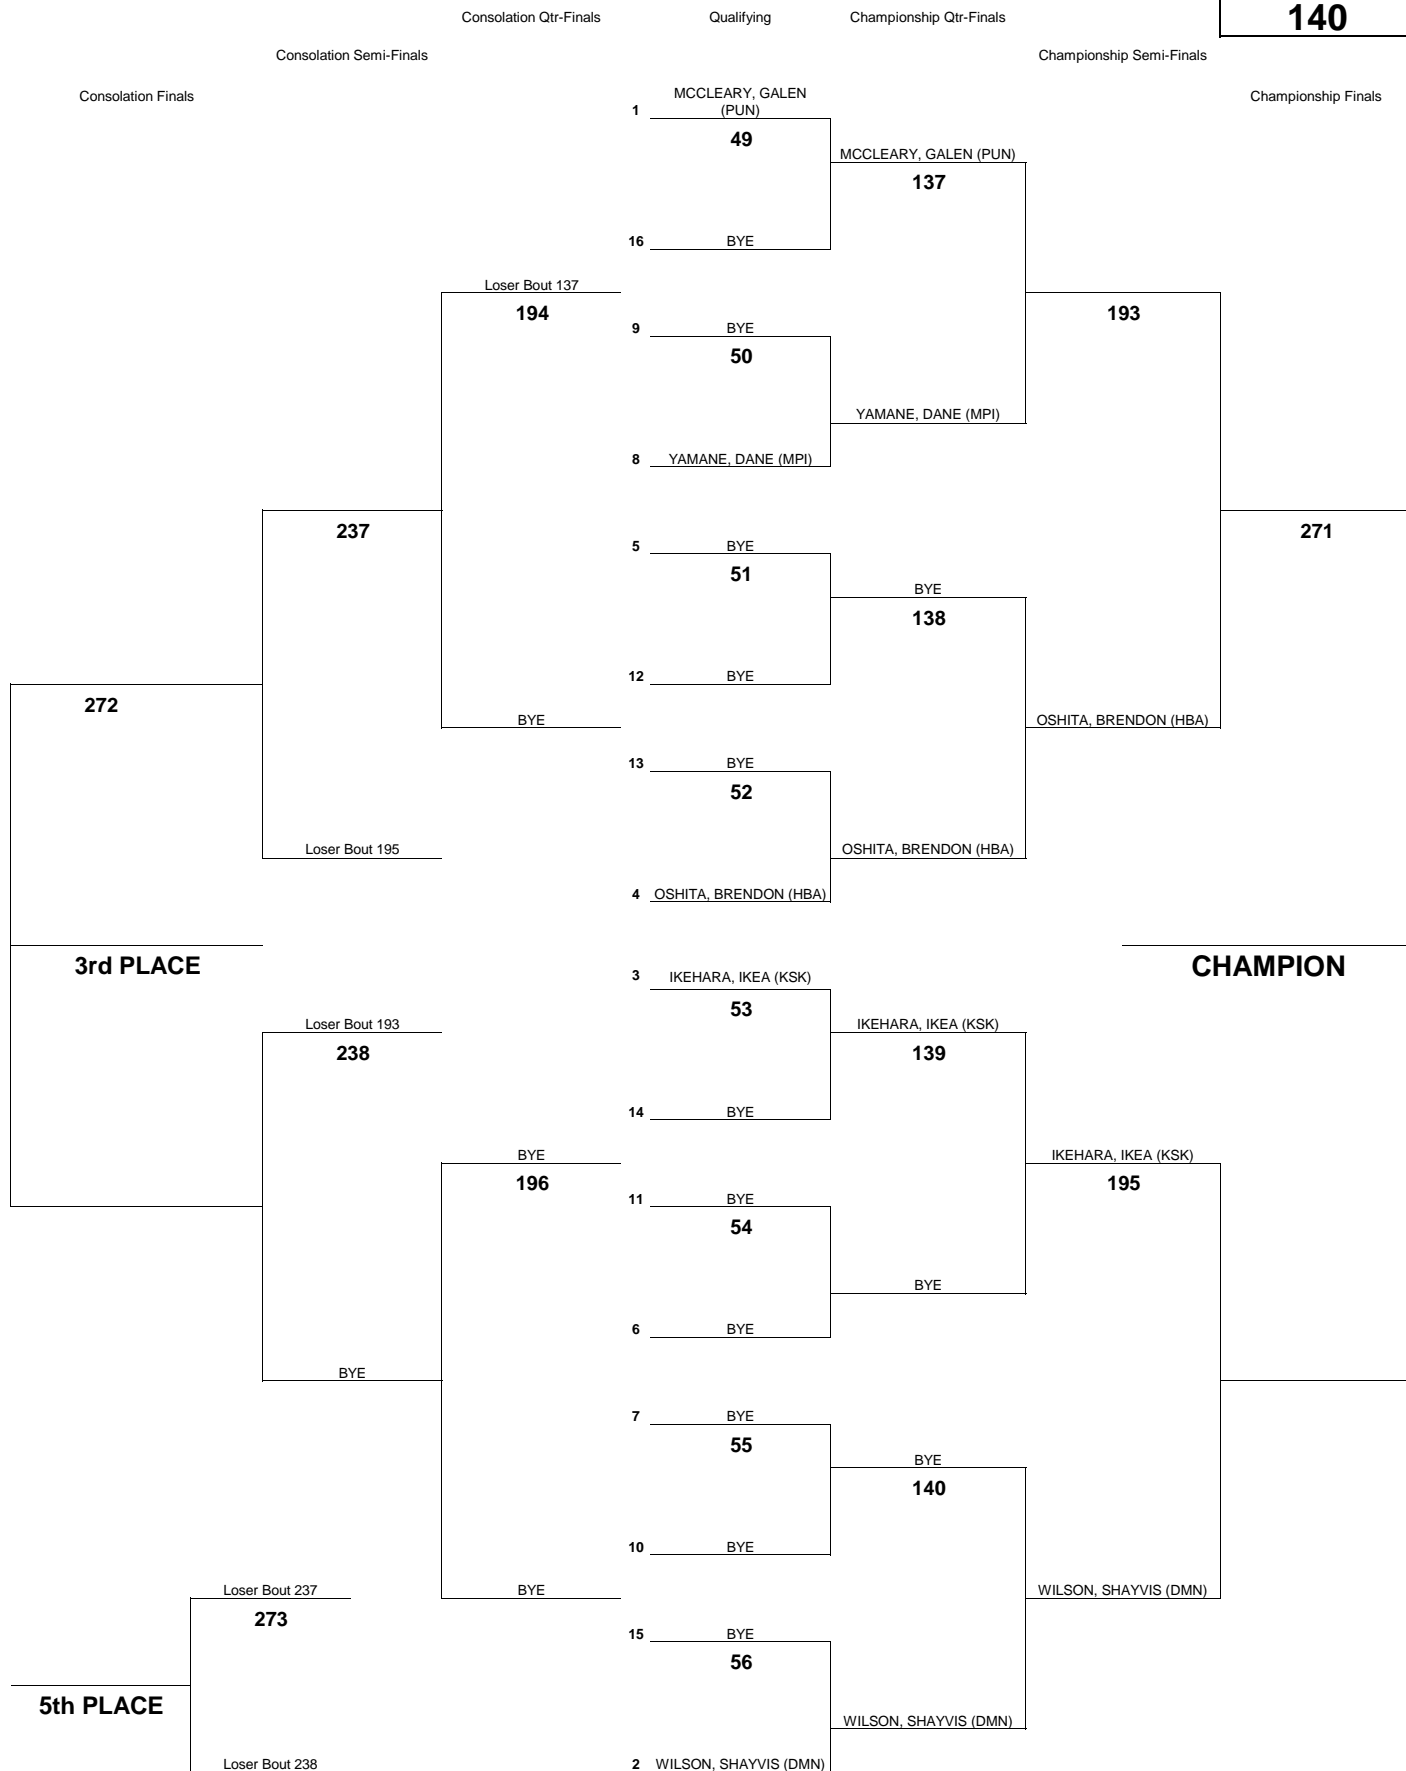

INTERSCHOLASTIC LEAGUE OF HONOLULU 2010 BOYS VARSITY CHAMPIONSHIP TOURNAMENT

WEIGHT CLASS

140