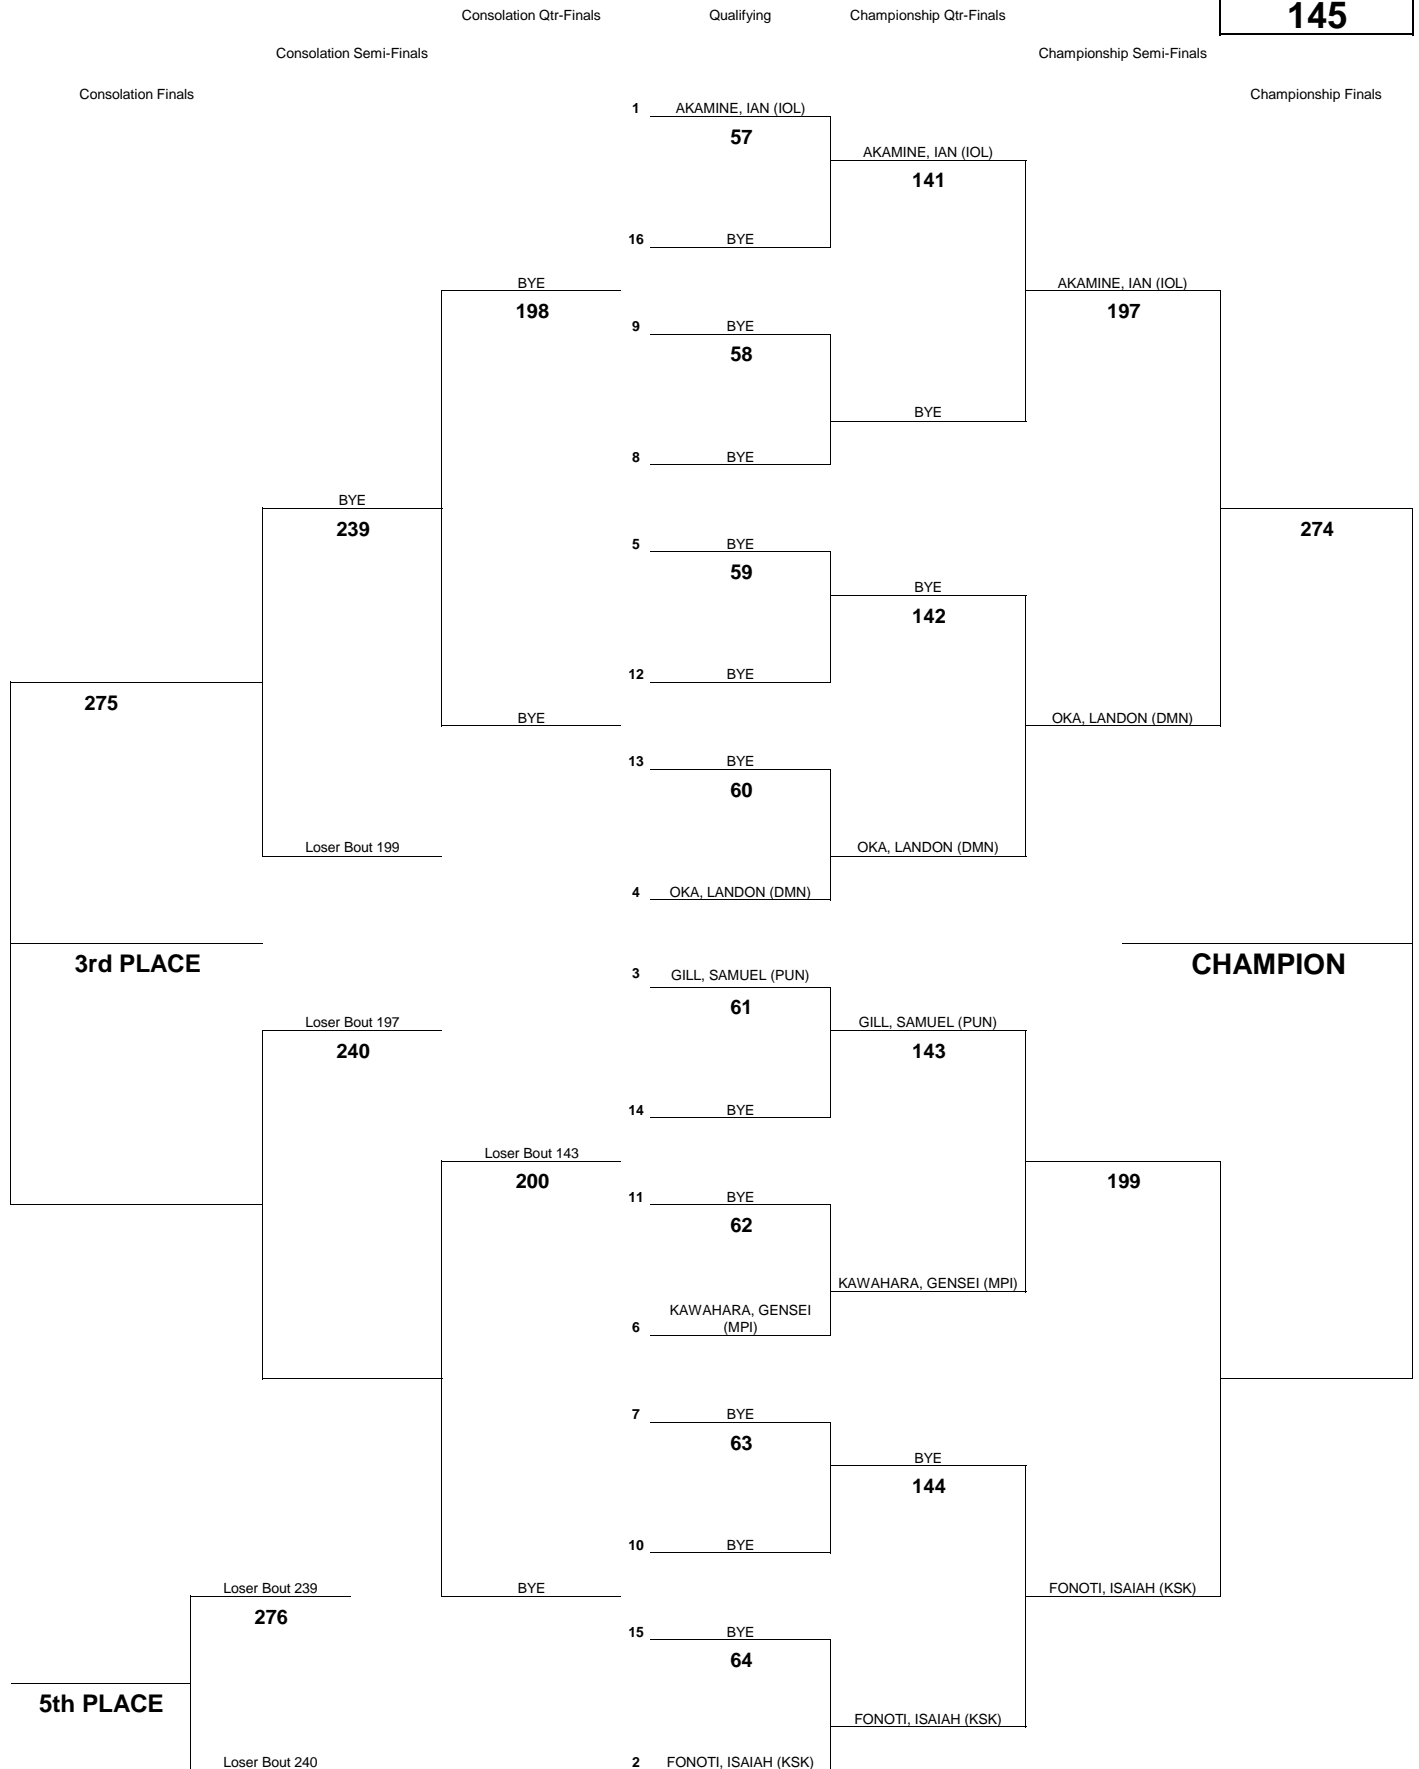

INTERSCHOLASTIC LEAGUE OF HONOLULU 2010 BOYS VARSITY CHAMPIONSHIP TOURNAMENT

WEIGHT CLASS
145