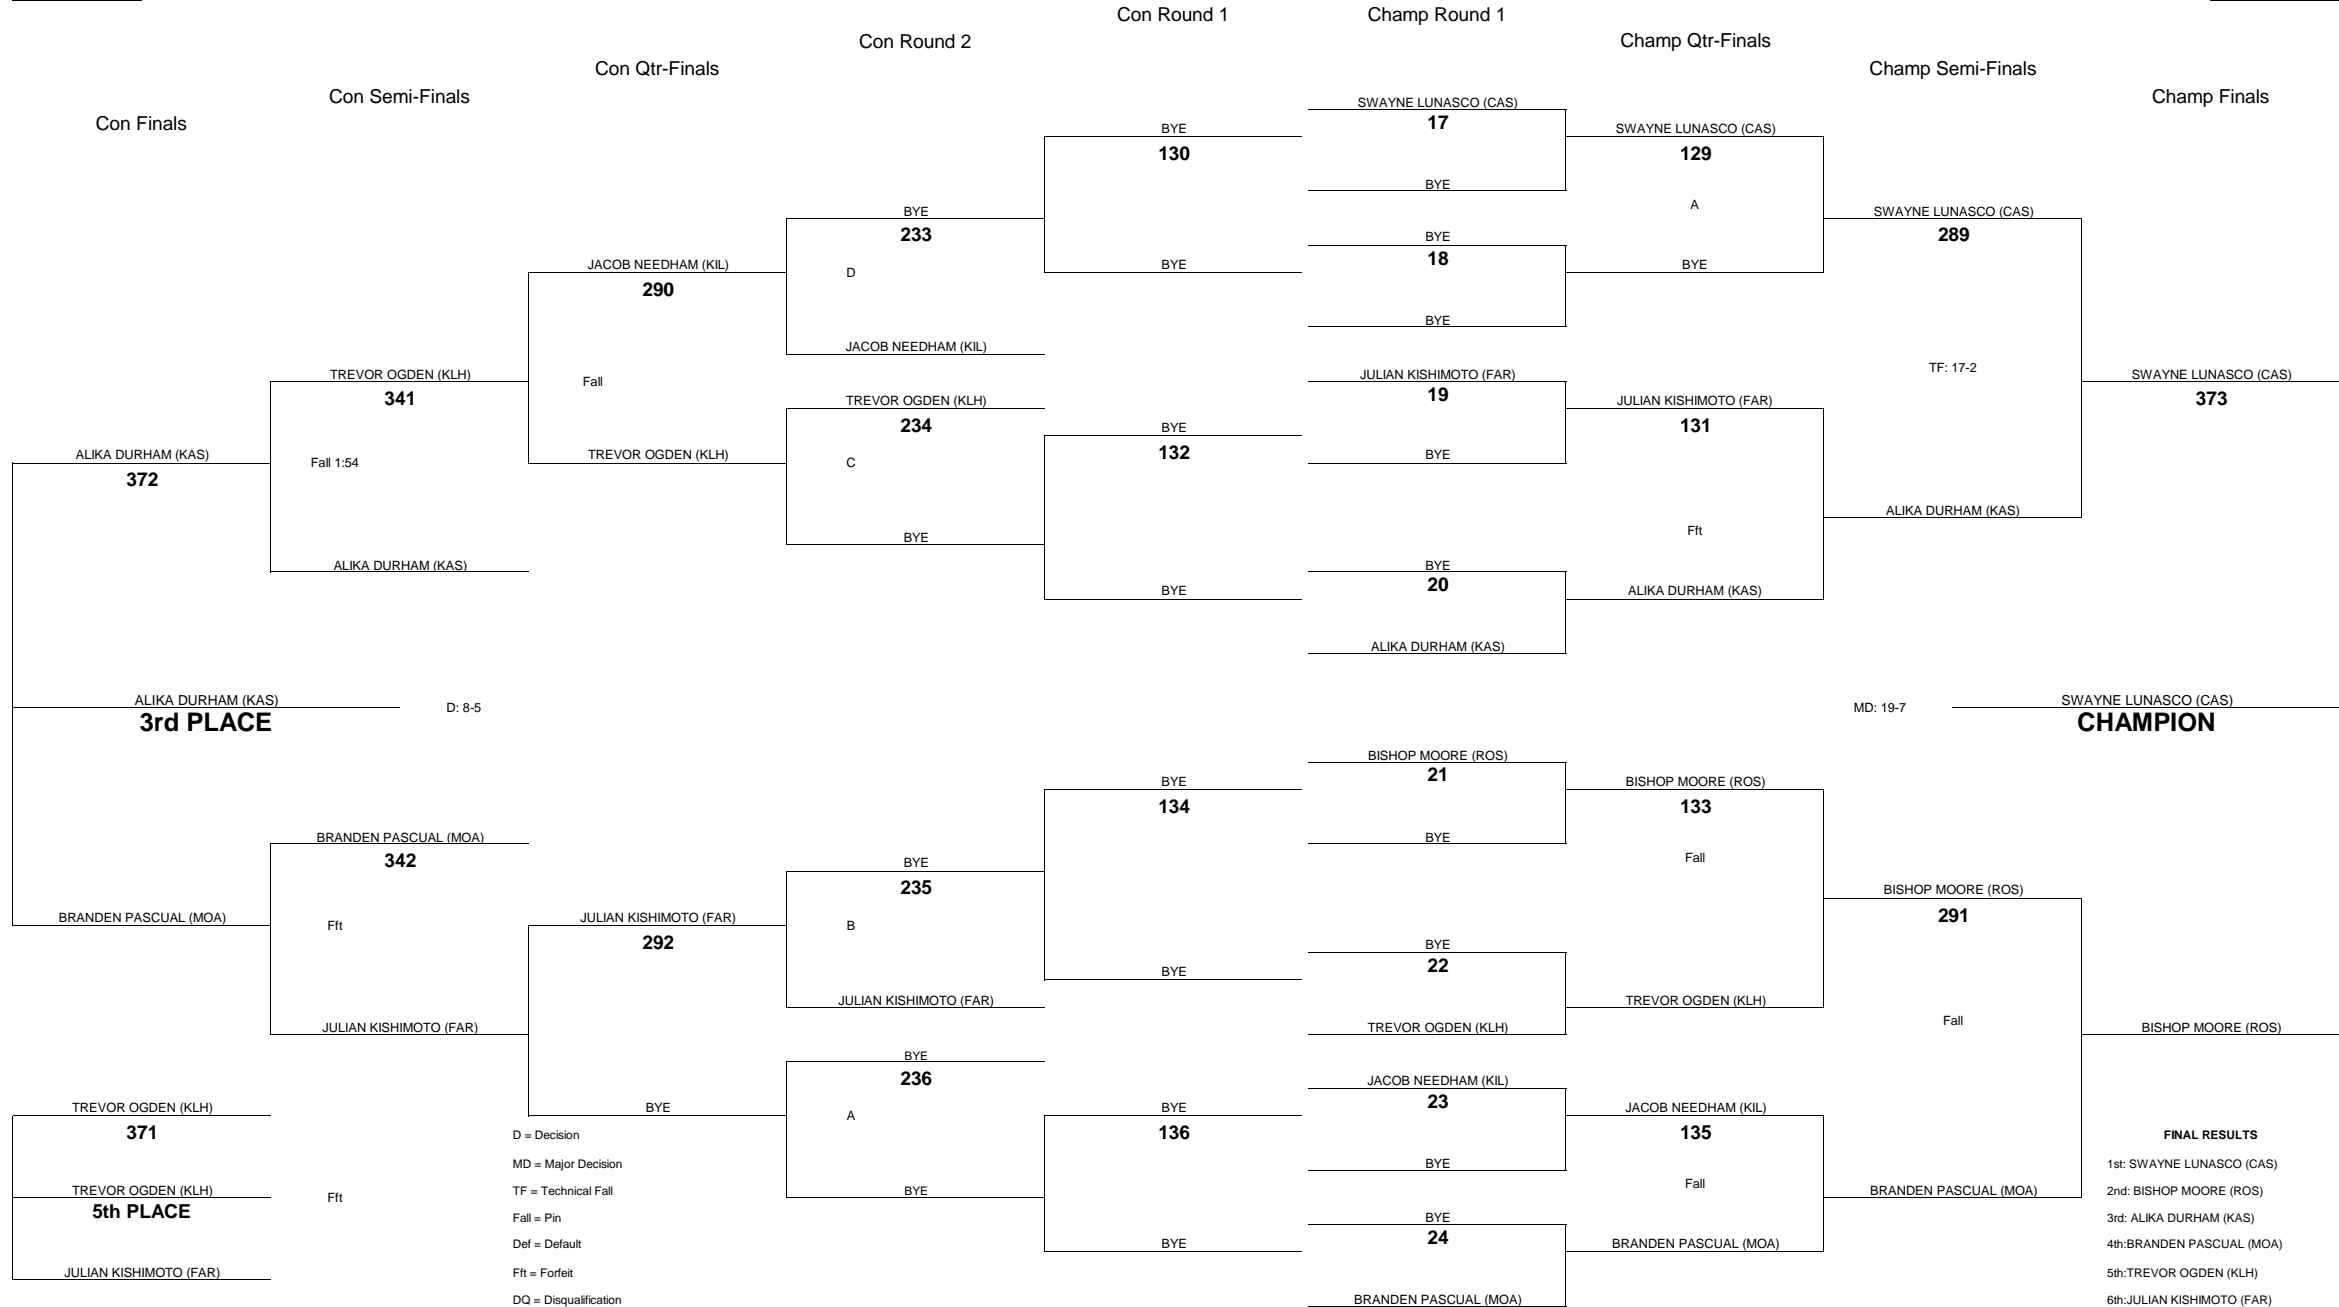

2012 OIA - EASTERN DIVISION J.V. BOYS WRESTLING CHAMPIONSHIPS

WEIGHT CLASS
120

WEIGHT CLASS
120