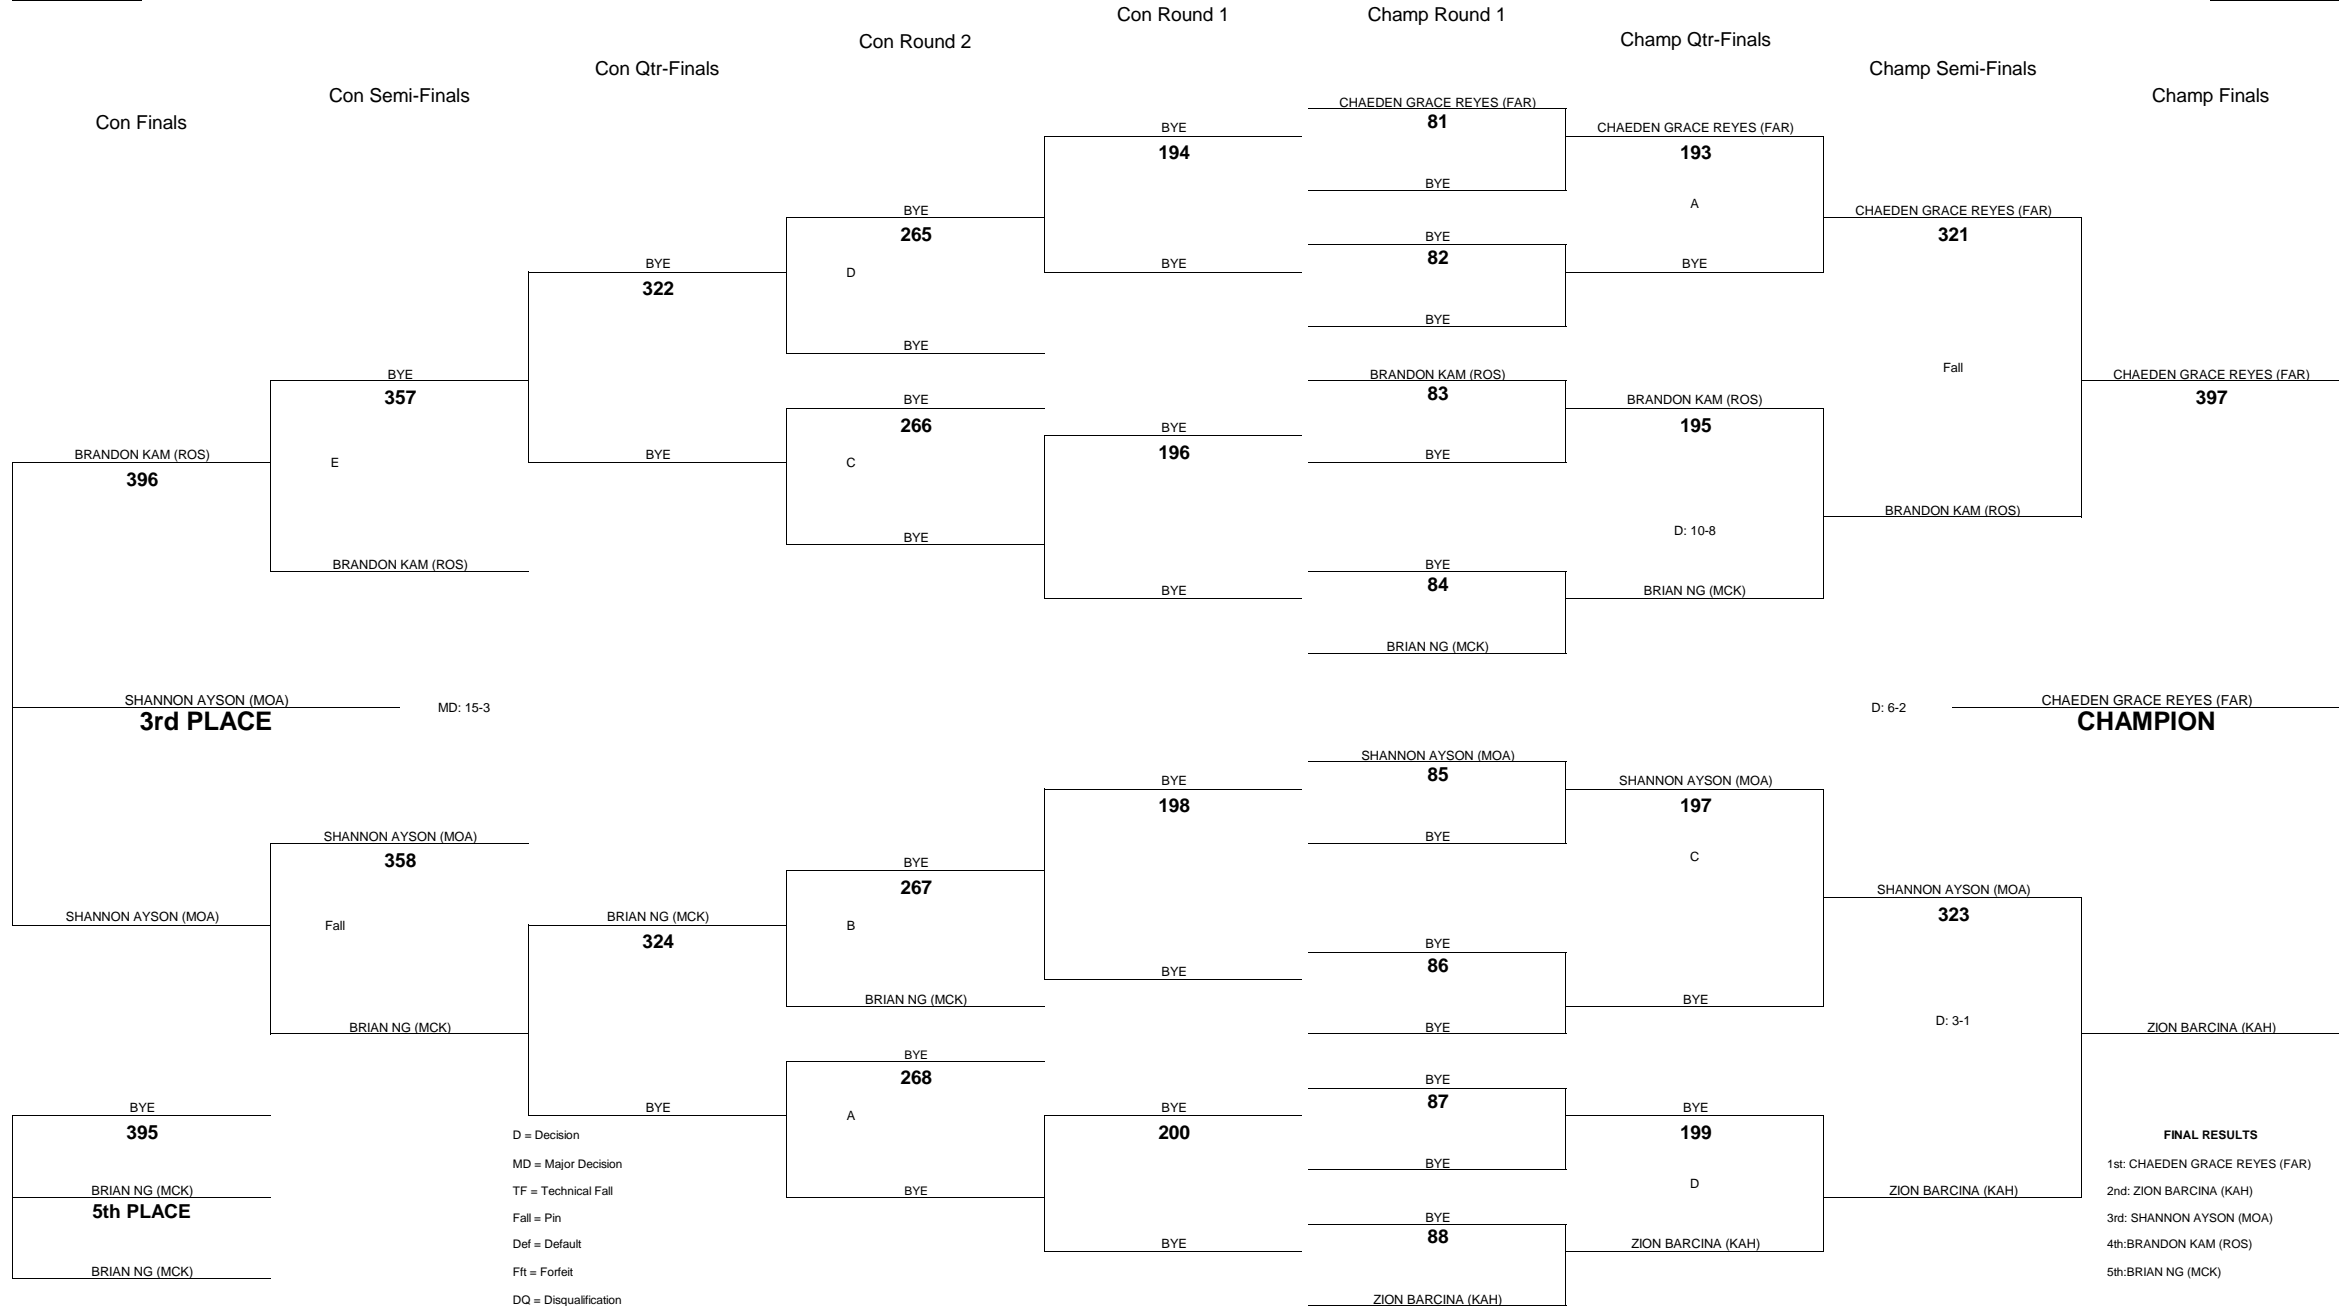

2012 OIA - EASTERN DIVISION VARSITY BOYS WRESTLING CHAMPIONSHIPS

WEIGHT CLASS
171

WEIGHT CLASS
171