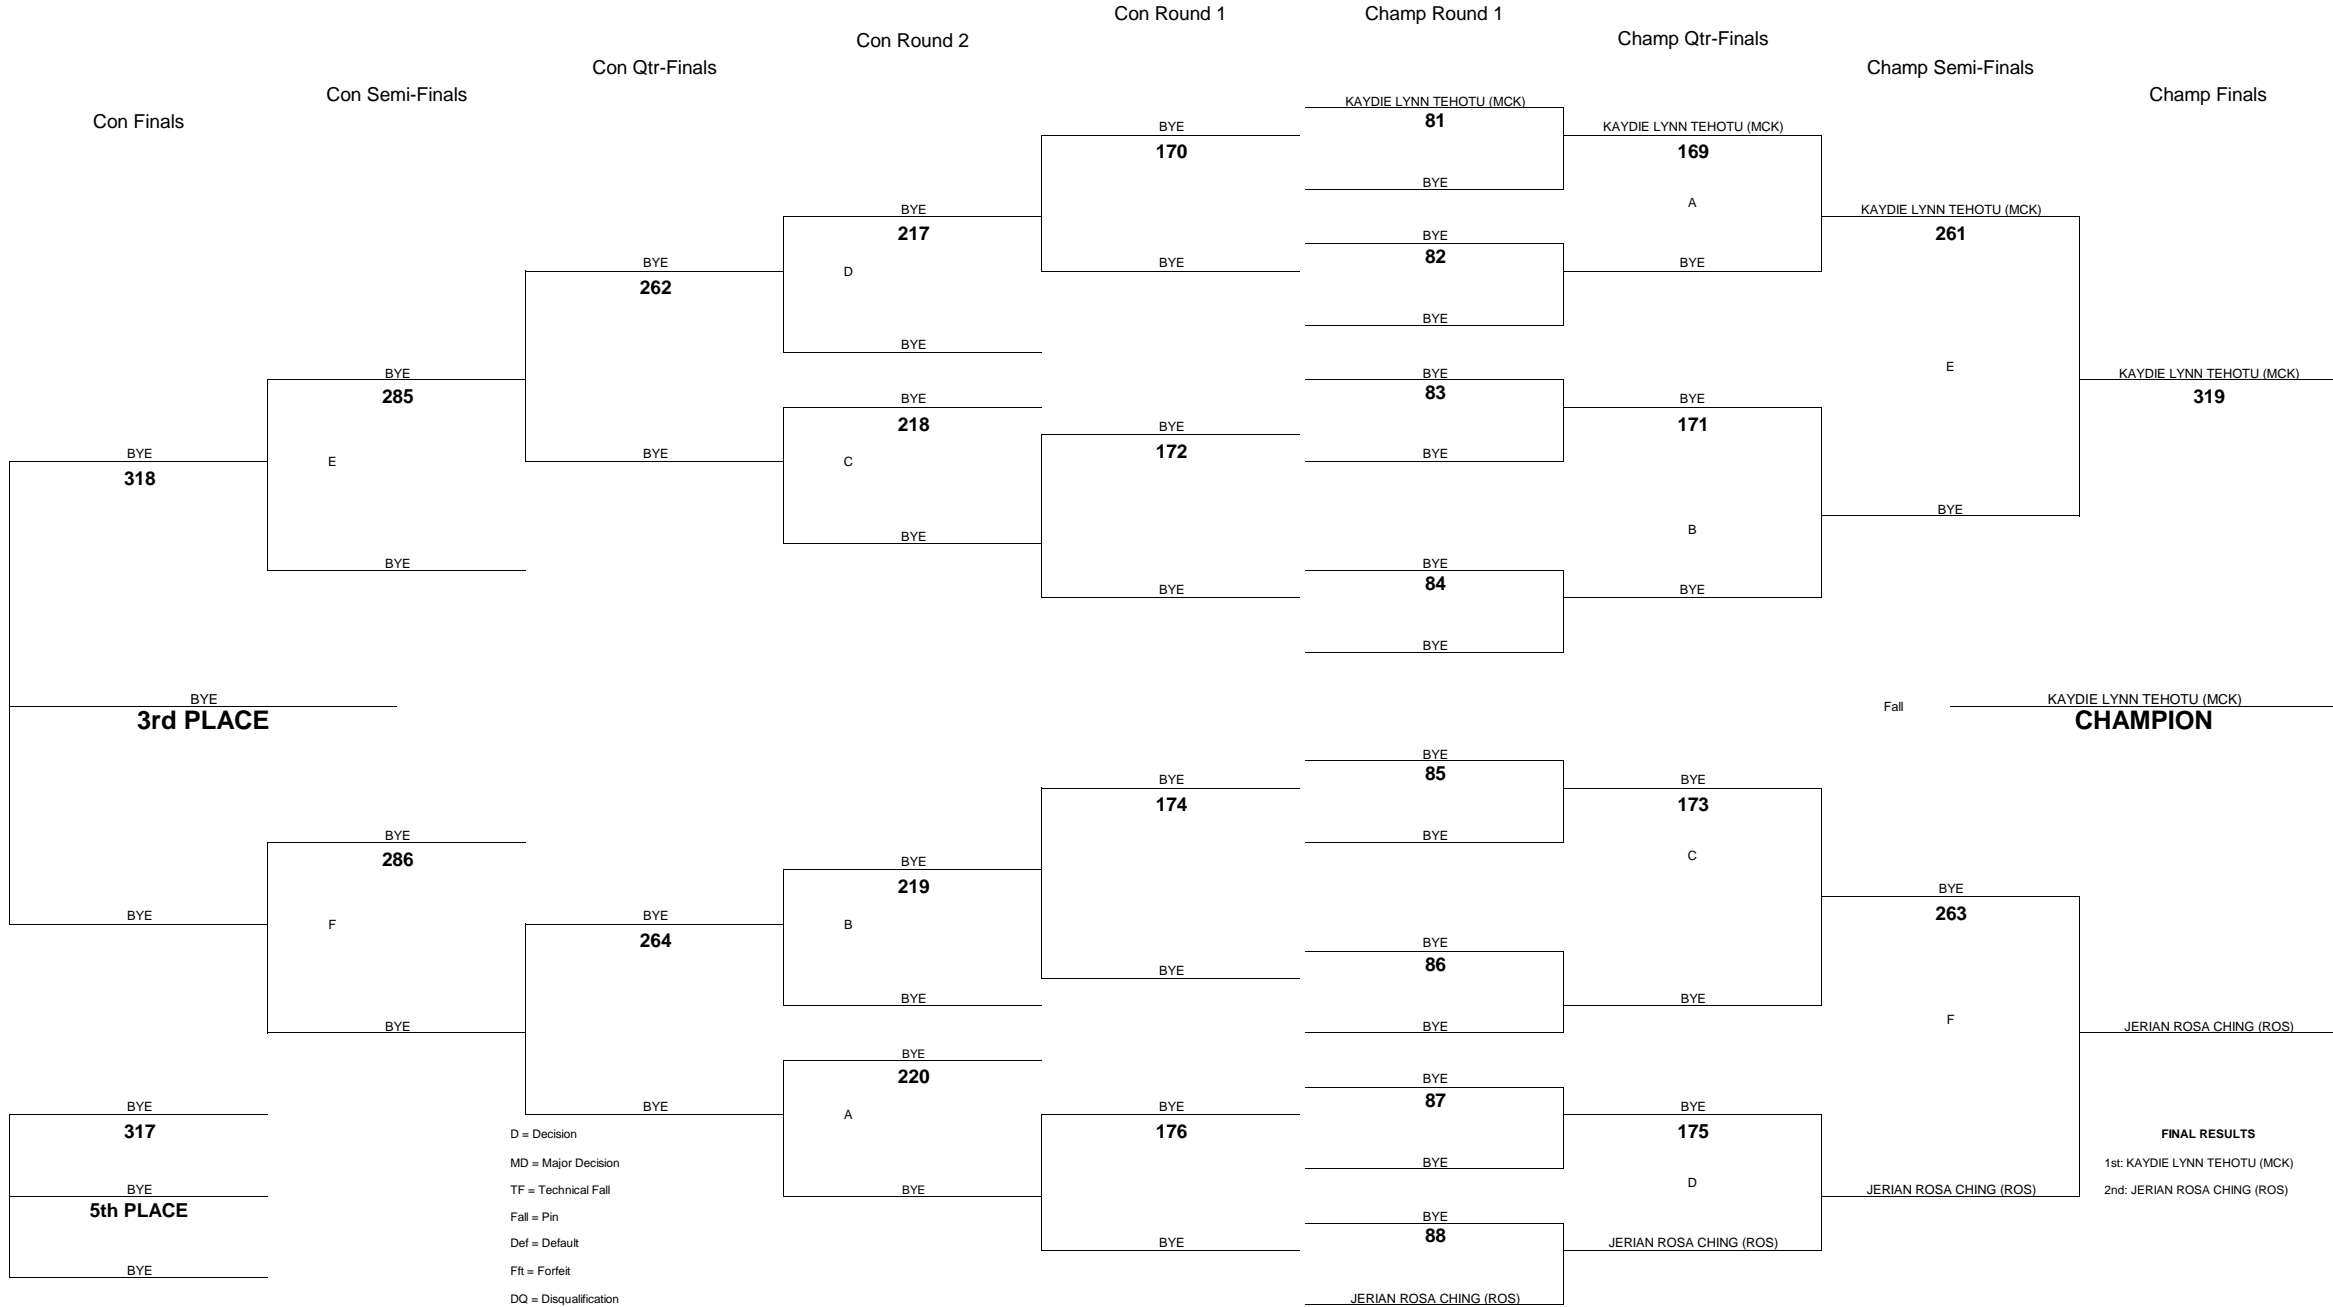

2012 OIA - EASTERN DIVISION J.V. GIRLS WRESTLING CHAMPIONSHIPS

WEIGHT CLASS
220

WEIGHT CLASS
220