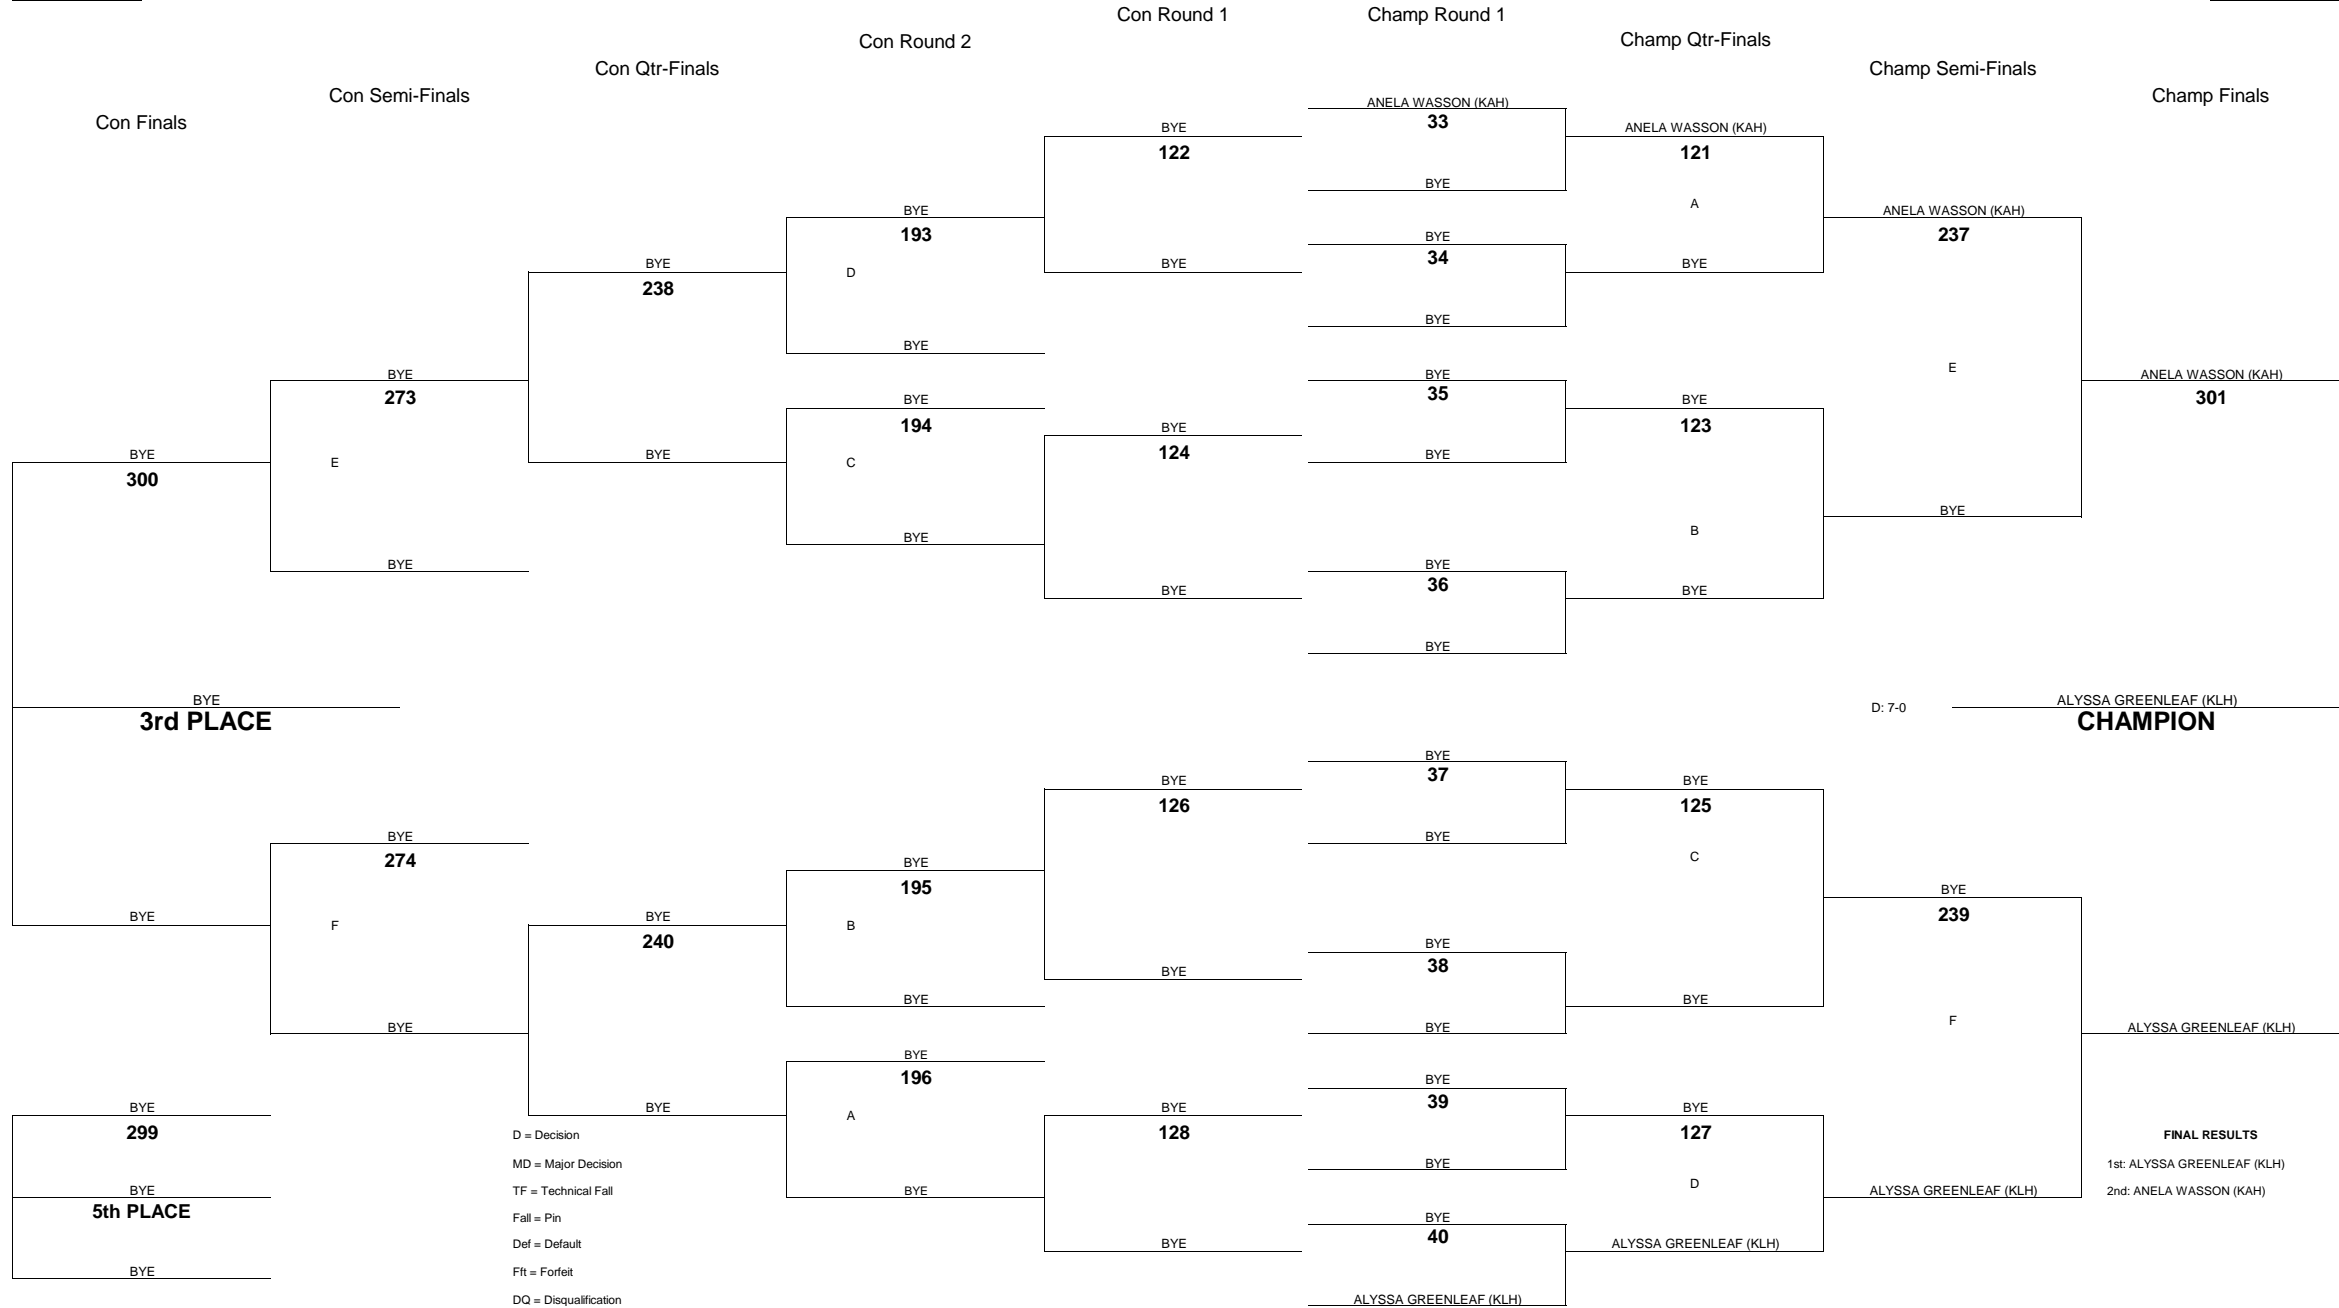

WEIGHT CLASS
108

2012 OIA - EASTERN DIVISION VARSITY GIRLS WRESTLING CHAMPIONSHIPS

WEIGHT CLASS
114

WEIGHT CLASS
114

2012 OIA - EASTERN DIVISION VARSITY GIRLS WRESTLING CHAMPIONSHIPS

WEIGHT CLASS
120

WEIGHT CLASS
120