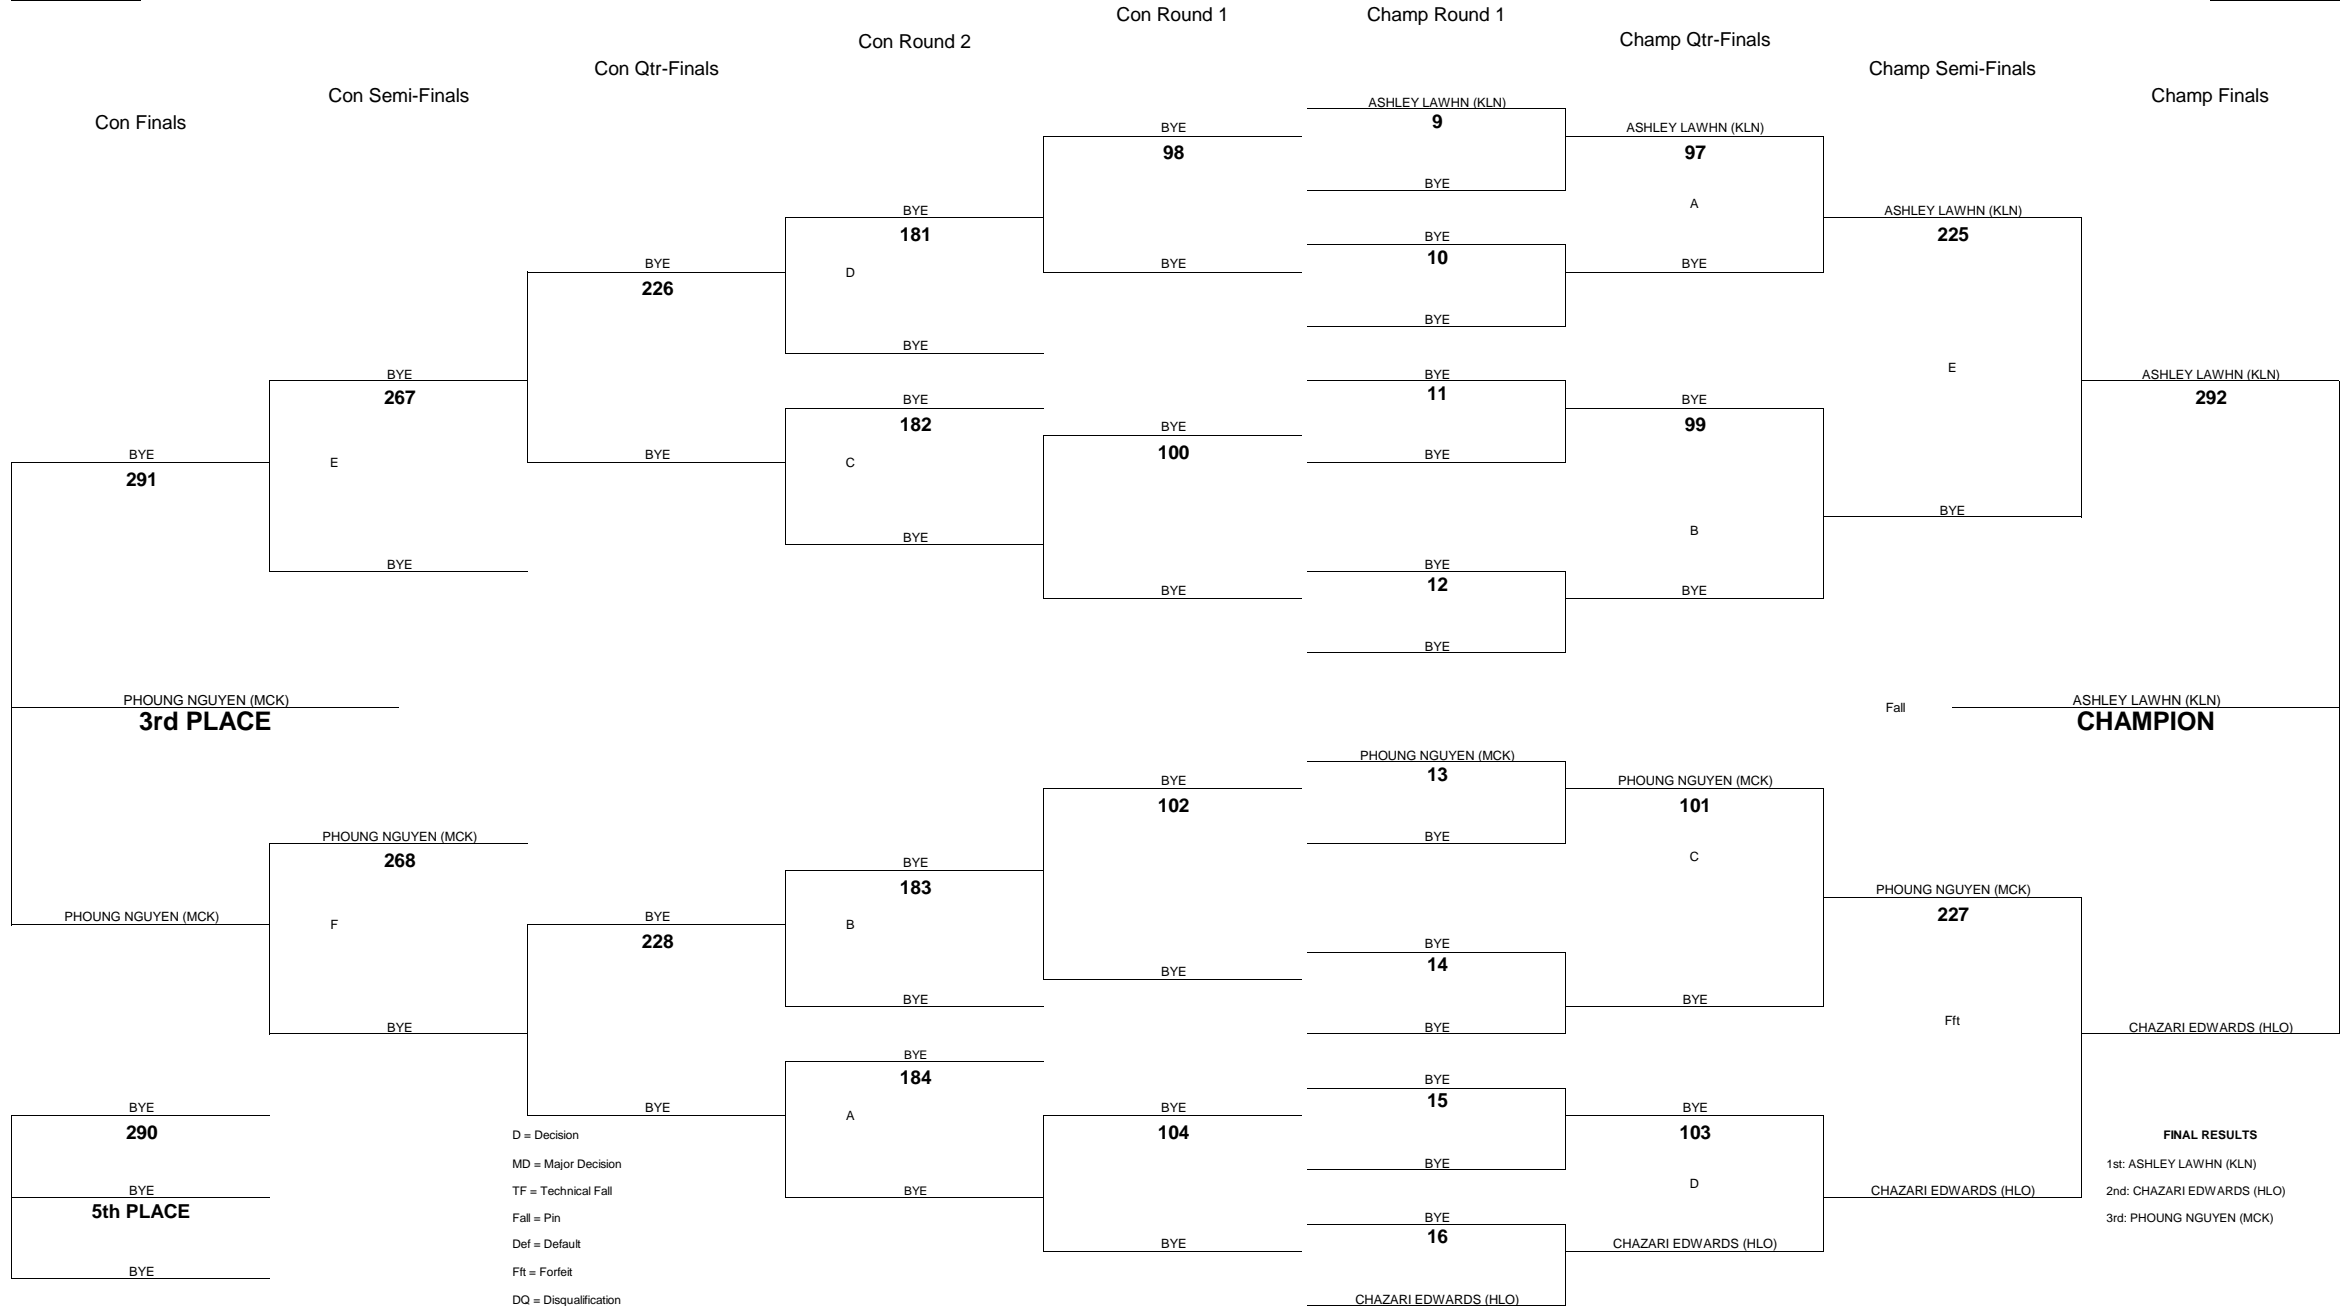

2012 OIA - EASTERN DIVISION J.V. GIRLS WRESTLING CHAMPIONSHIPS

WEIGHT CLASS
103

WEIGHT CLASS
103