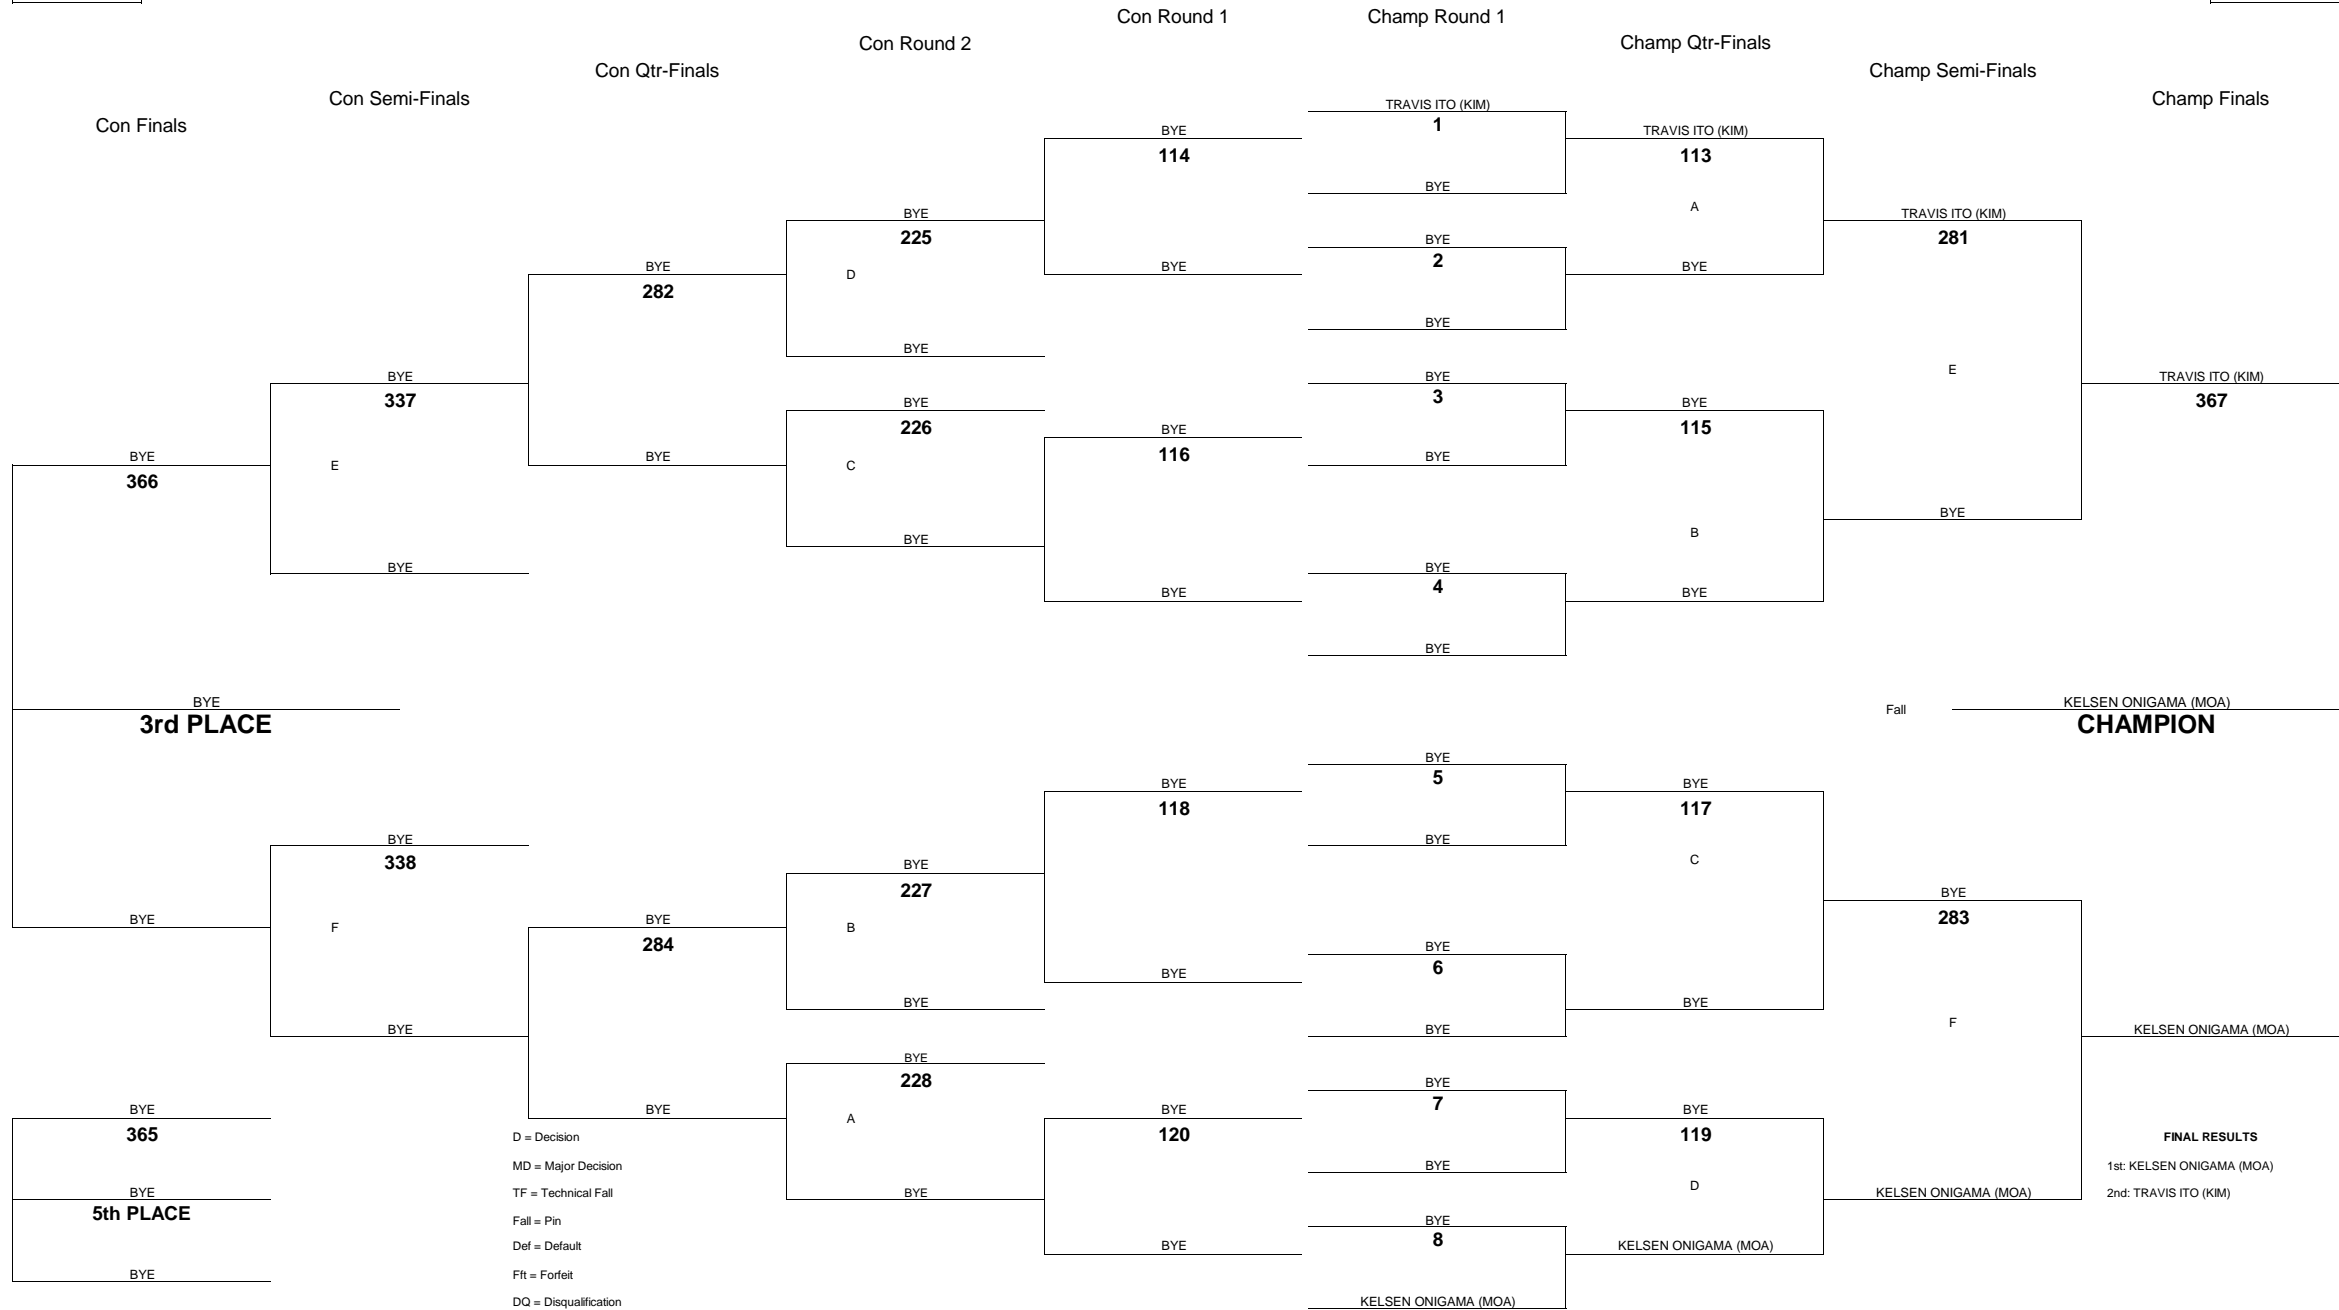

2012 OIA - EASTERN DIVISION VARSITY BOYS WRESTLING CHAMPIONSHIPS

WEIGHT CLASS
108

WEIGHT CLASS
108