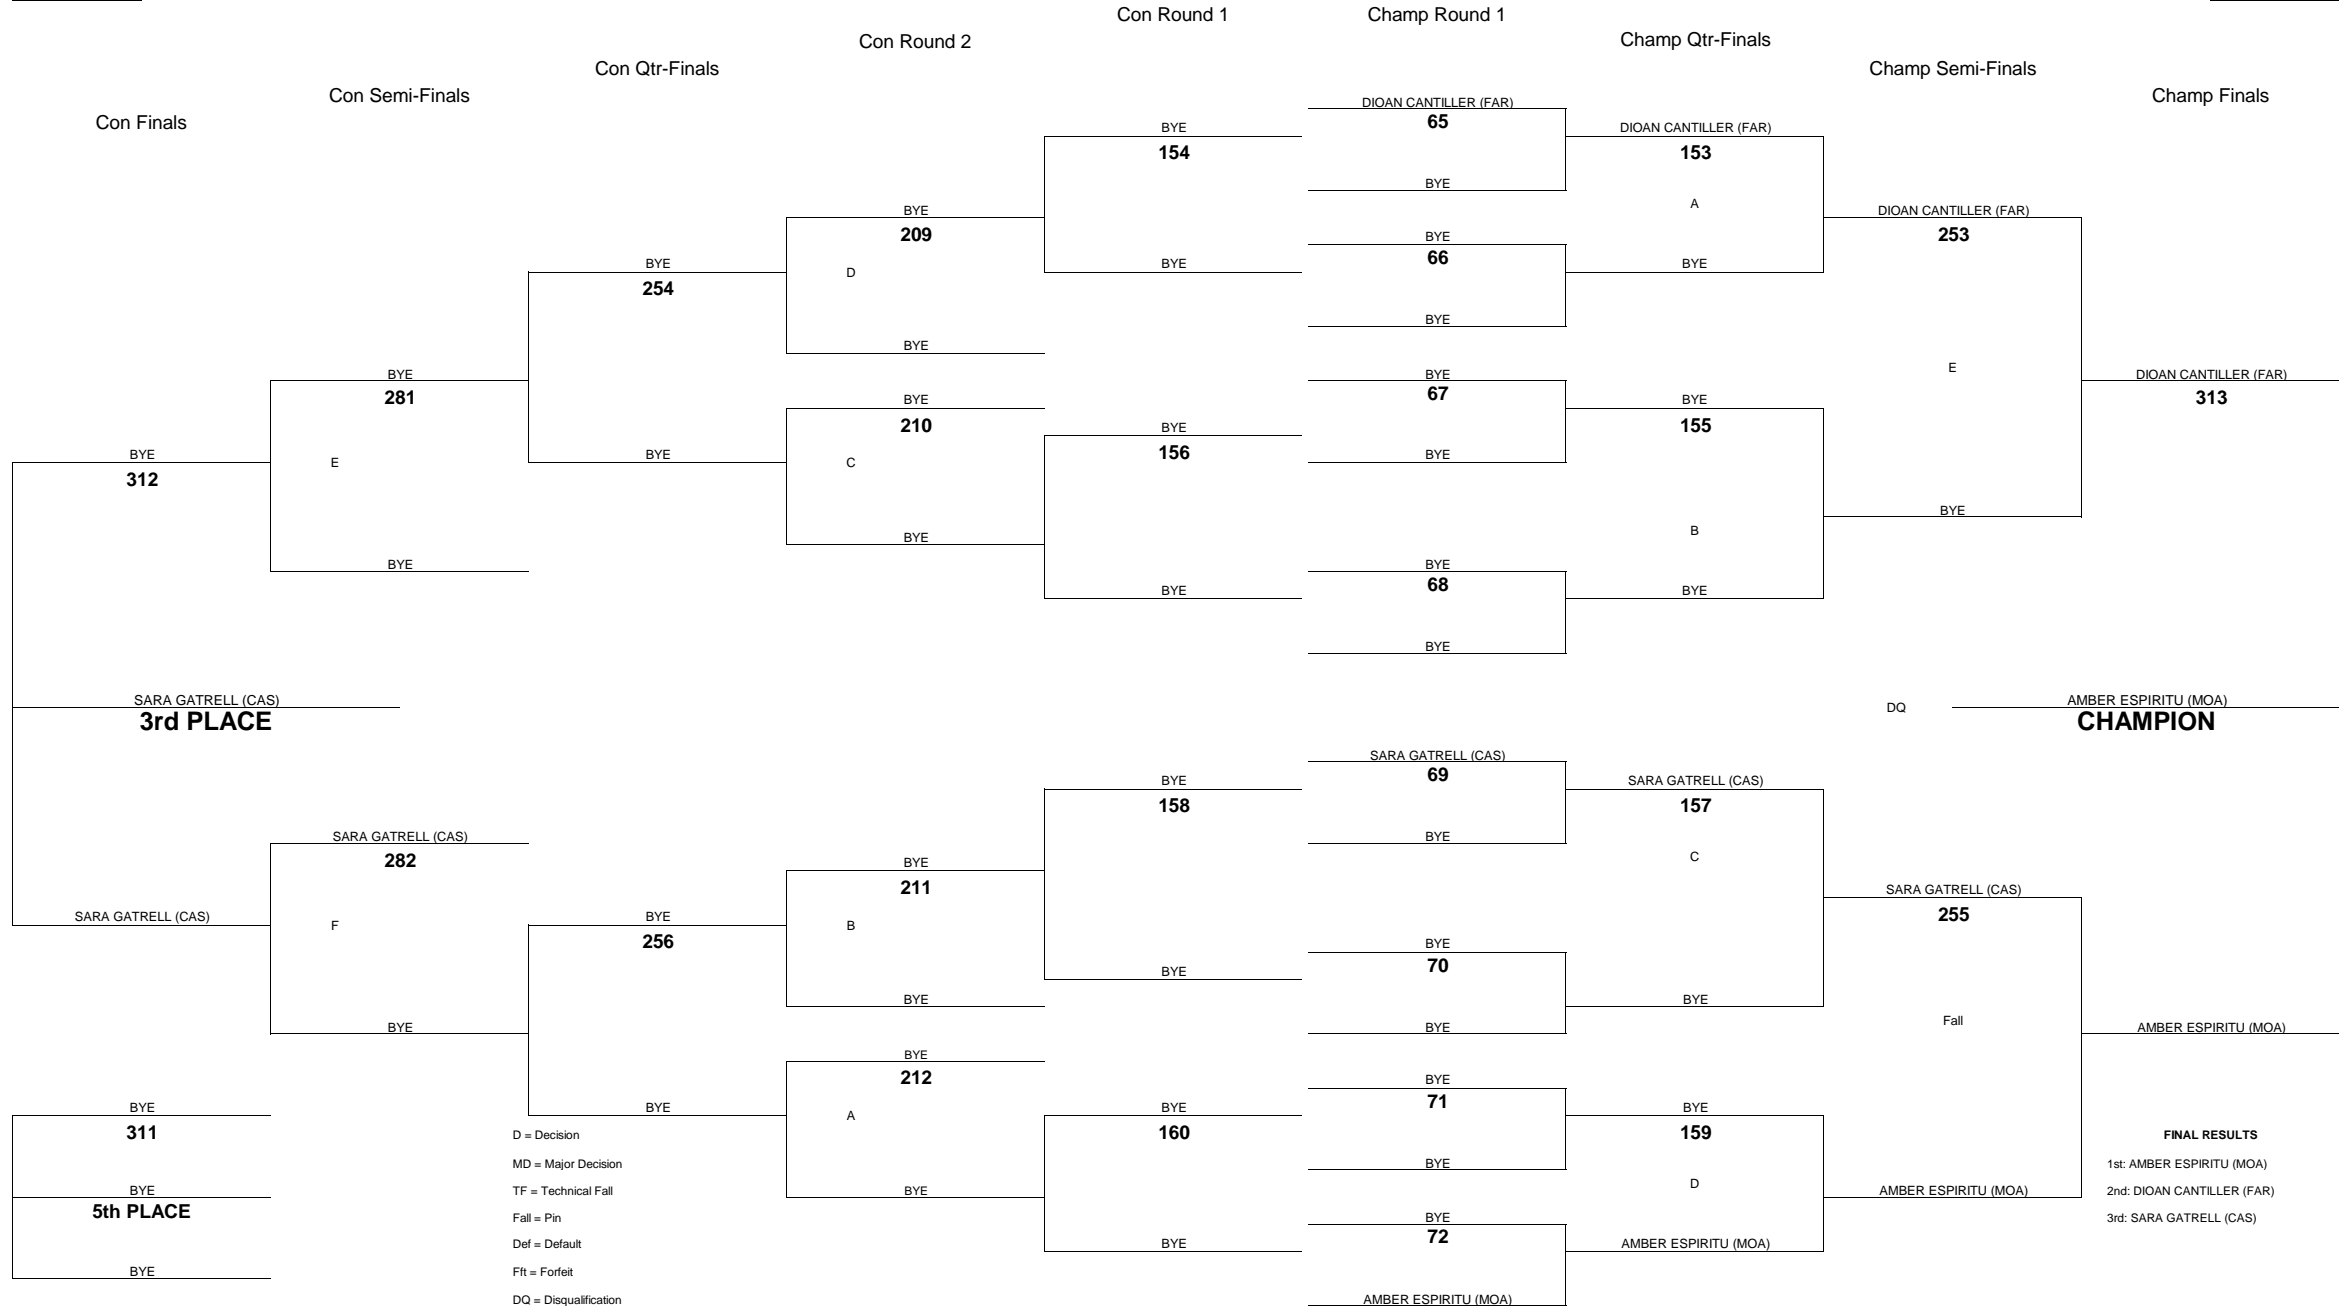

WEIGHT CLASS
140

WEIGHT CLASS
140

2012 OIA - EASTERN DIVISION VARSITY GIRLS WRESTLING CHAMPIONSHIPS

WEIGHT CLASS
155

WEIGHT CLASS
155

2012 OIA - EASTERN DIVISION VARSITY GIRLS WRESTLING CHAMPIONSHIPS

WEIGHT CLASS
175