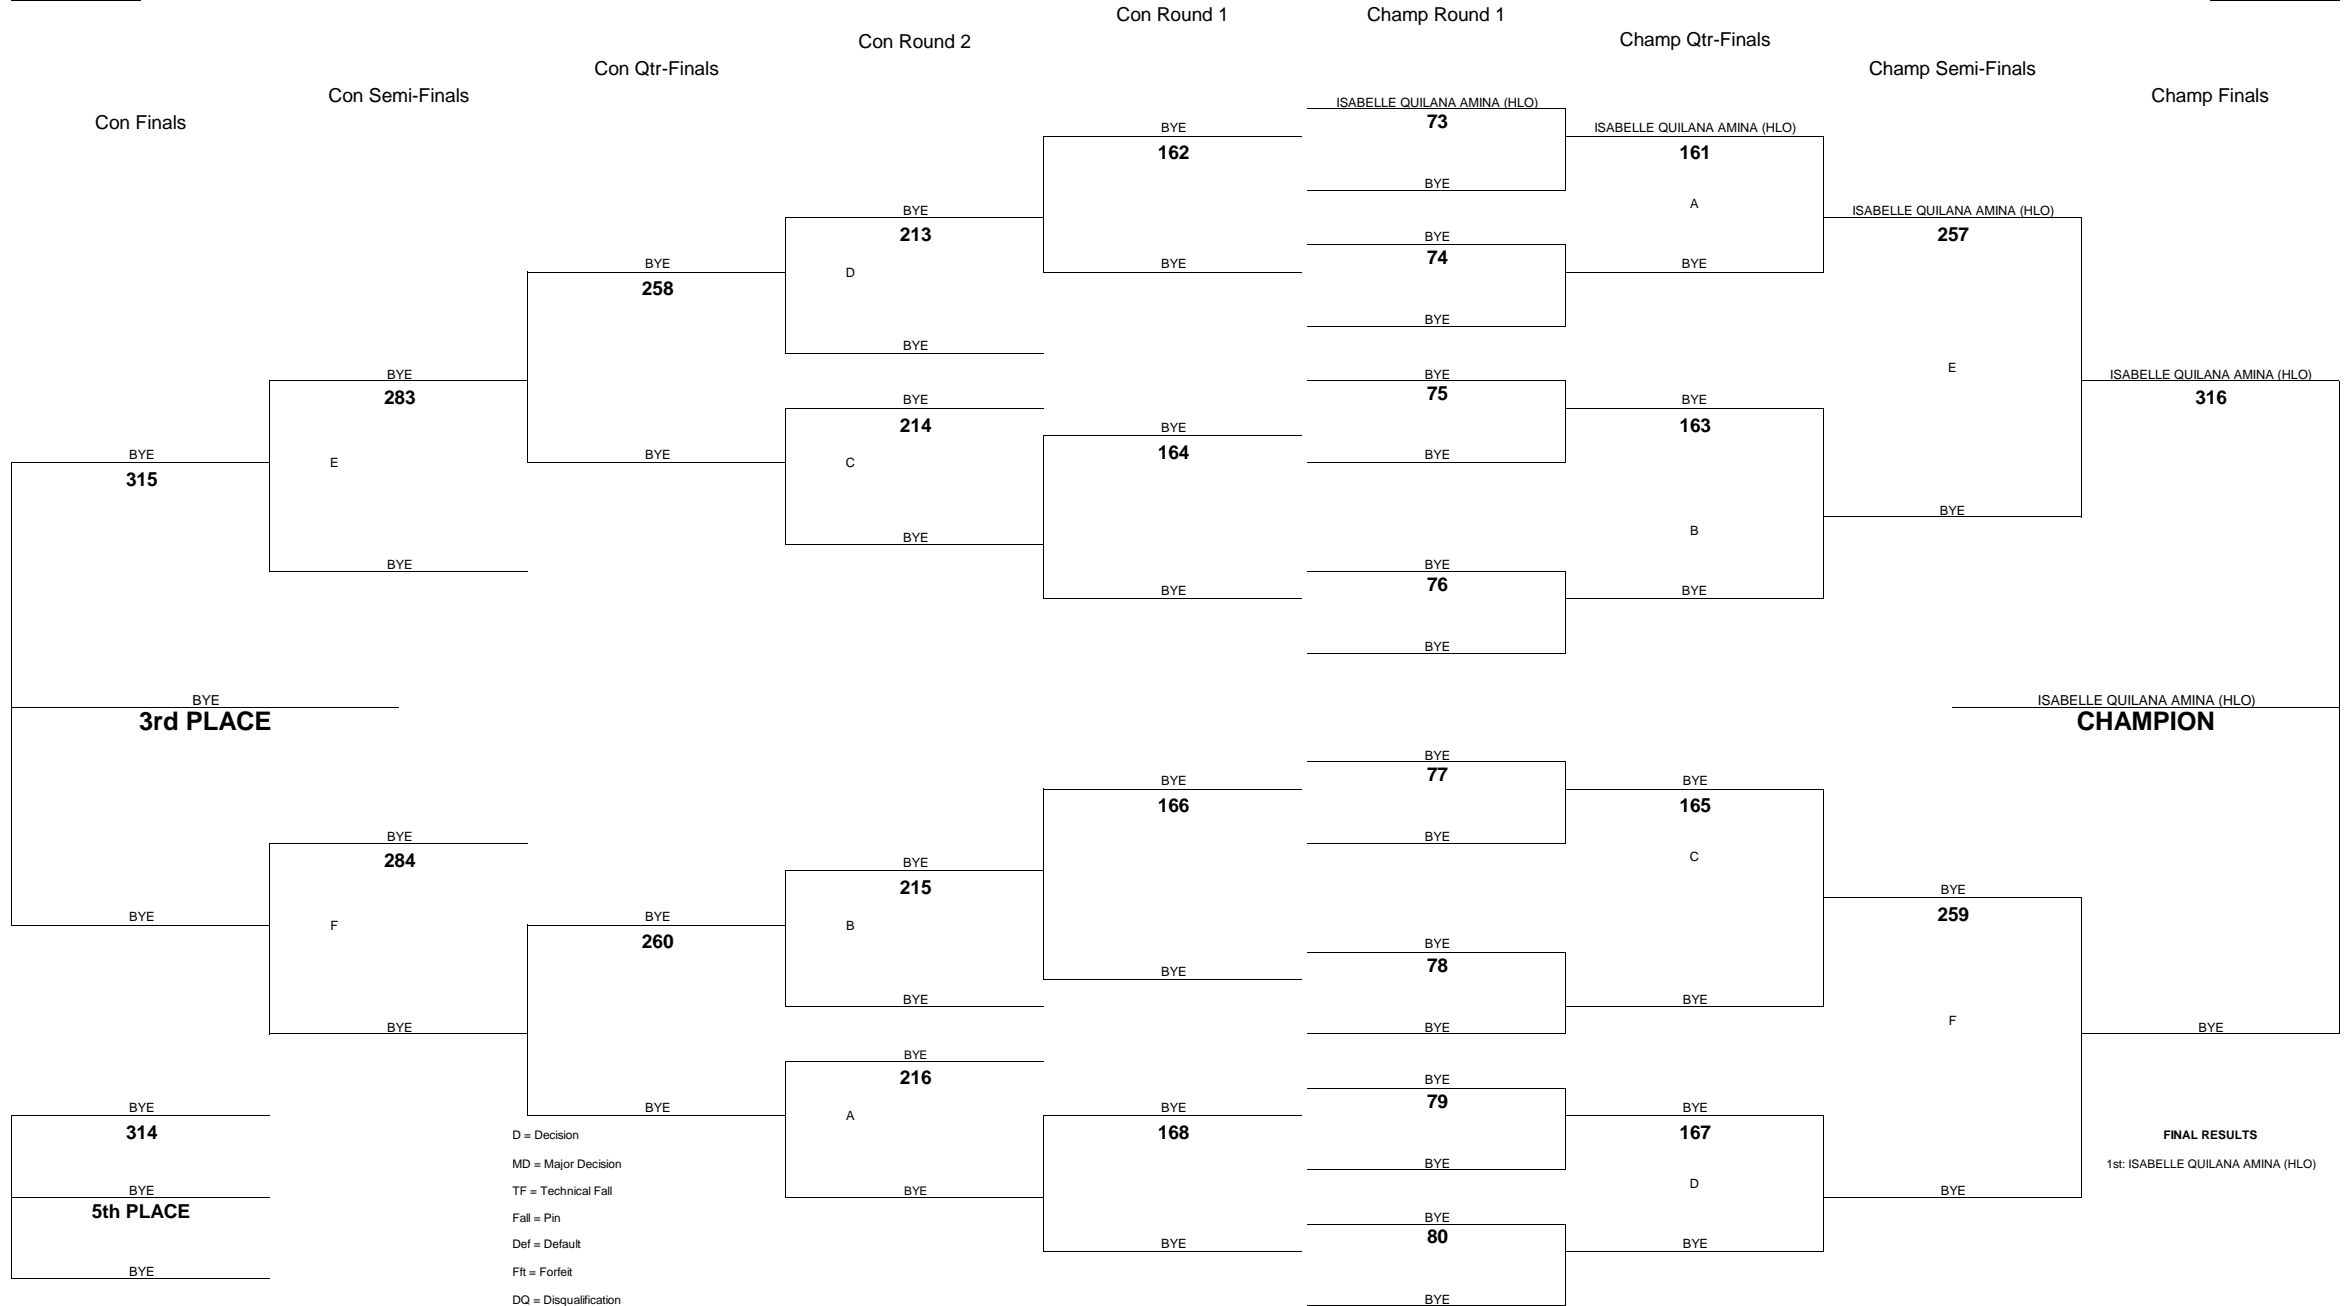

2012 OIA - EASTERN DIVISION J.V. GIRLS WRESTLING CHAMPIONSHIPS

WEIGHT CLASS

175

WEIGHT CLASS

175