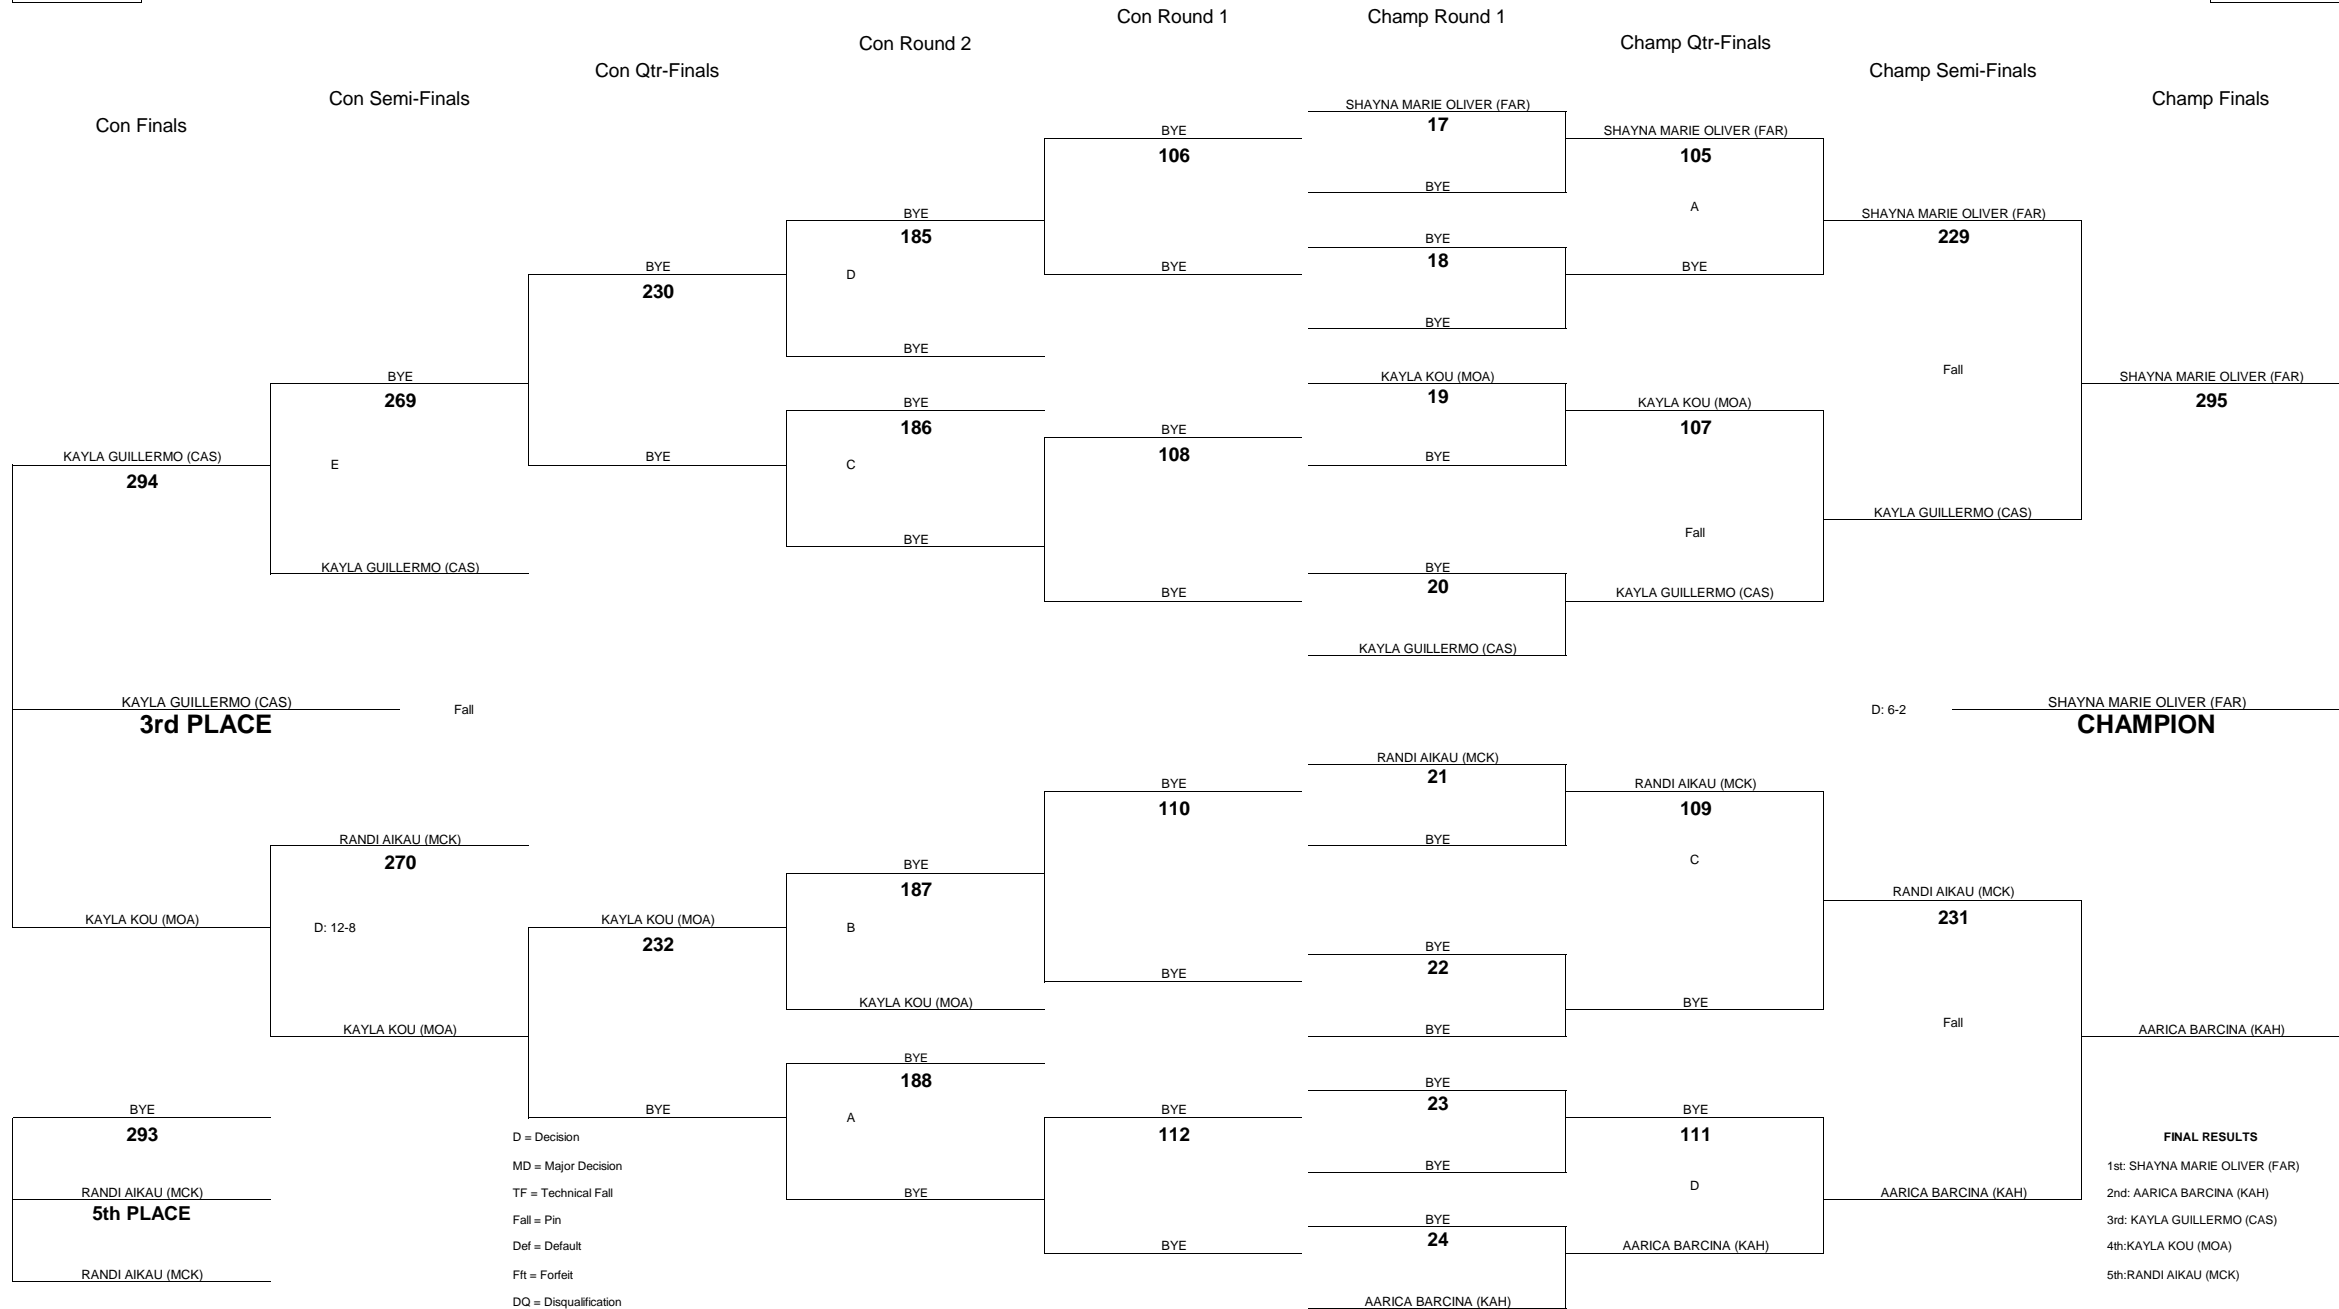

2012 OIA - EASTERN DIVISION VARSITY GIRLS WRESTLING CHAMPIONSHIPS

WEIGHT CLASS
108

WEIGHT CLASS
108