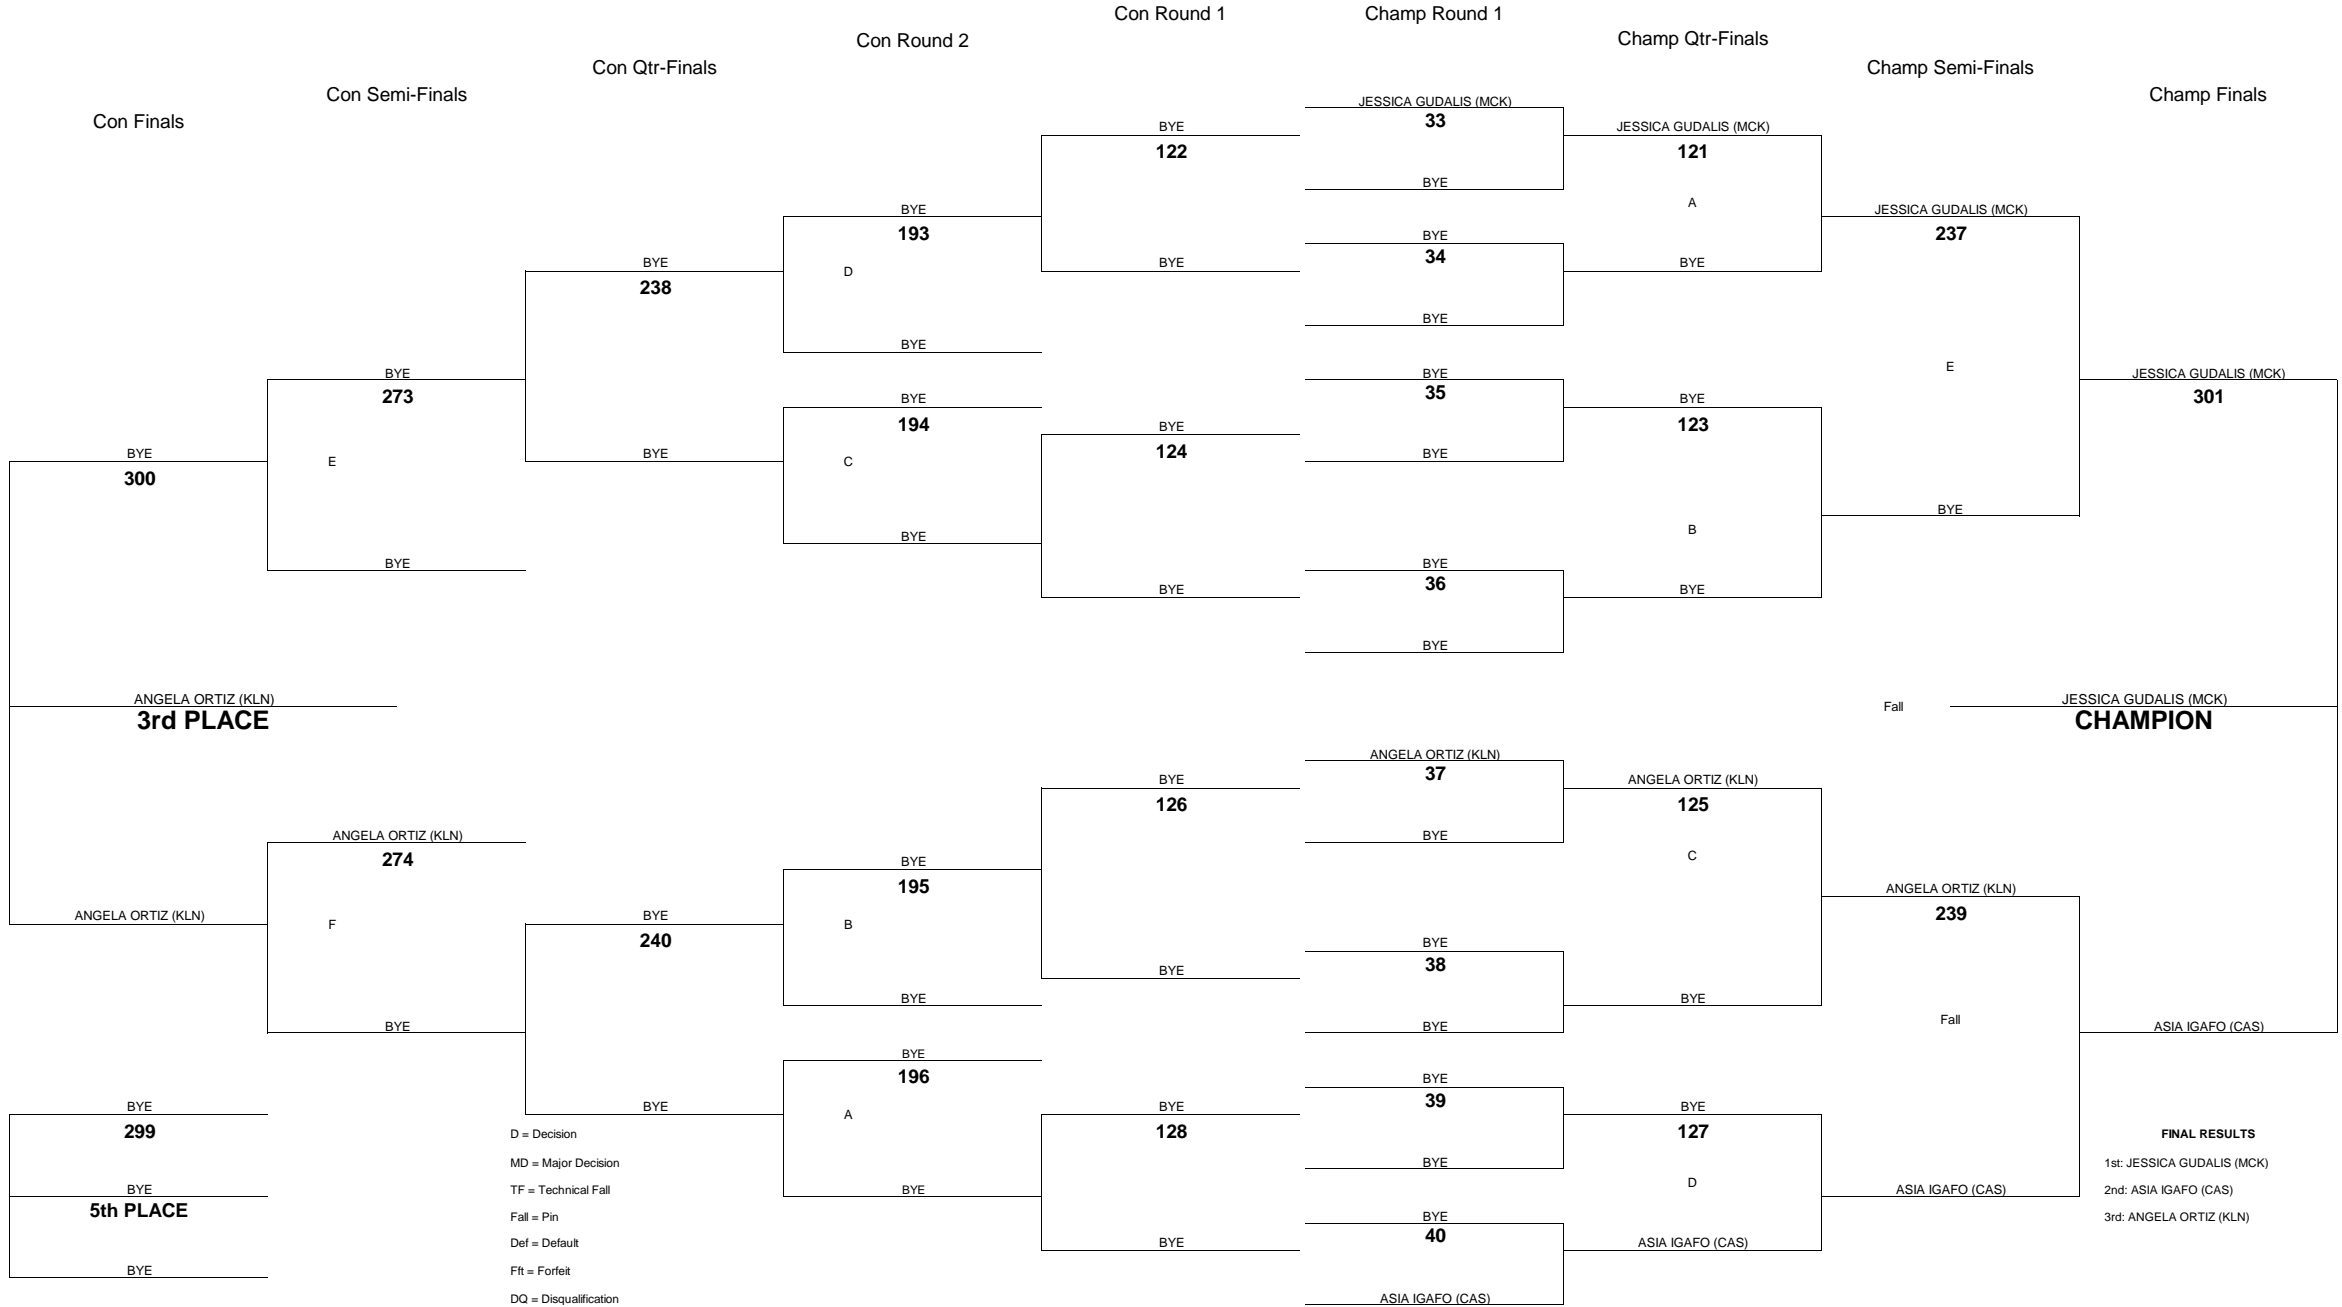

2012 OIA - EASTERN DIVISION J.V. GIRLS WRESTLING CHAMPIONSHIPS

WEIGHT CLASS
120

WEIGHT CLASS
120