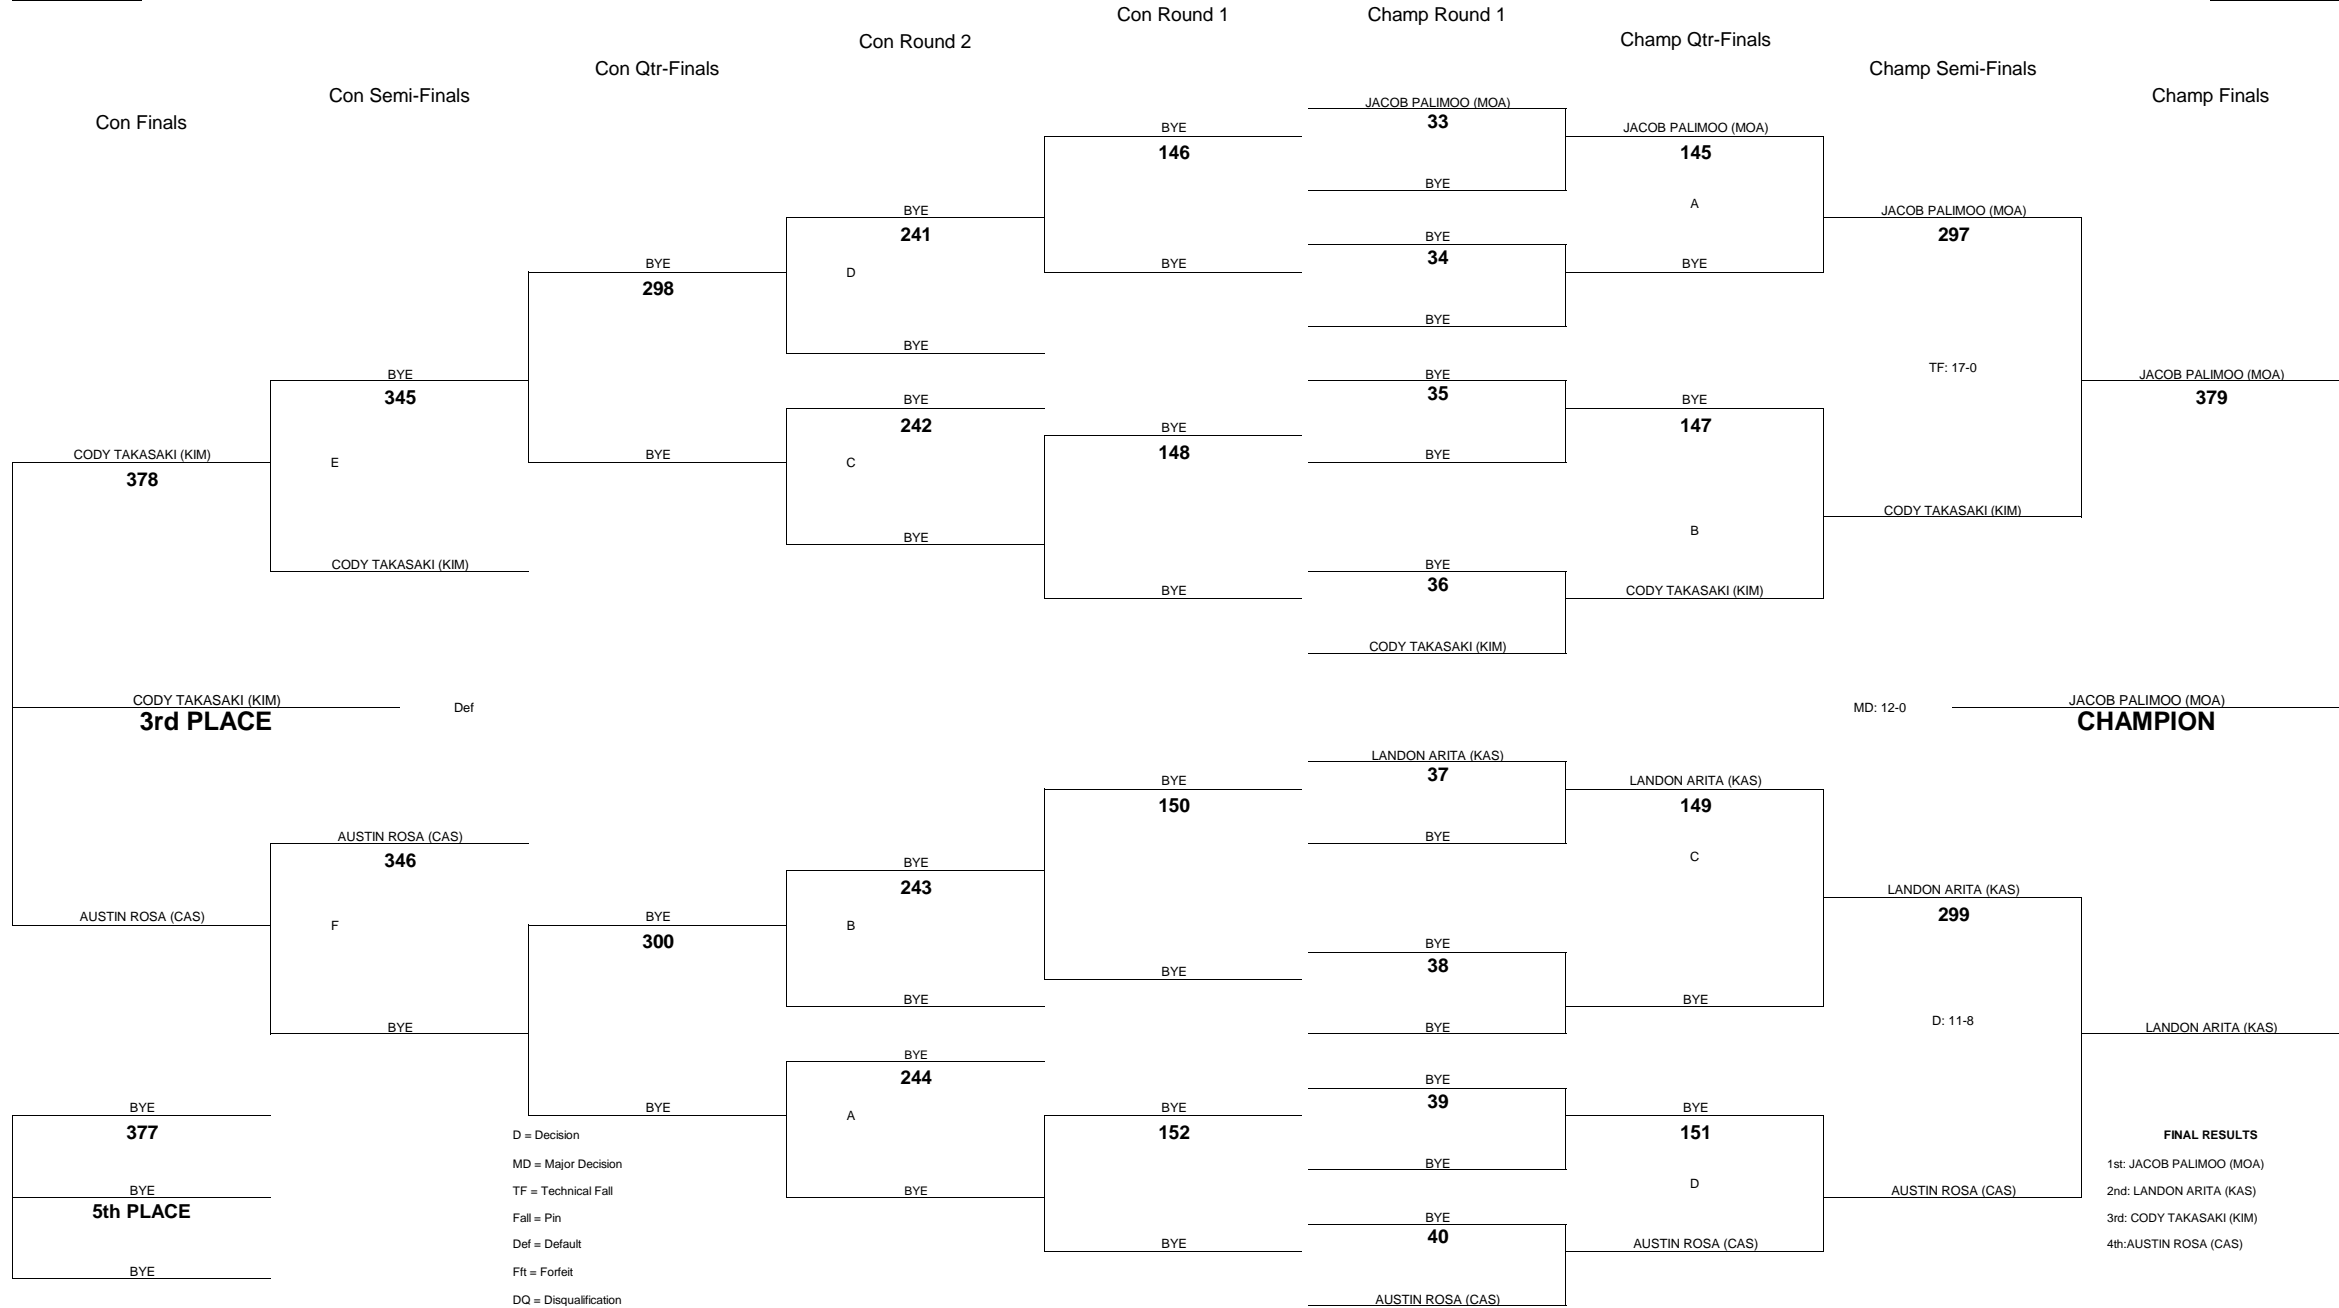

WEIGHT CLASS
125

WEIGHT CLASS
125

2012 OIA - EASTERN DIVISION VARSITY BOYS WRESTLING CHAMPIONSHIPS

WEIGHT CLASS
130

WEIGHT CLASS
130

2012 OIA - EASTERN DIVISION VARSITY BOYS WRESTLING CHAMPIONSHIPS

WEIGHT CLASS
145