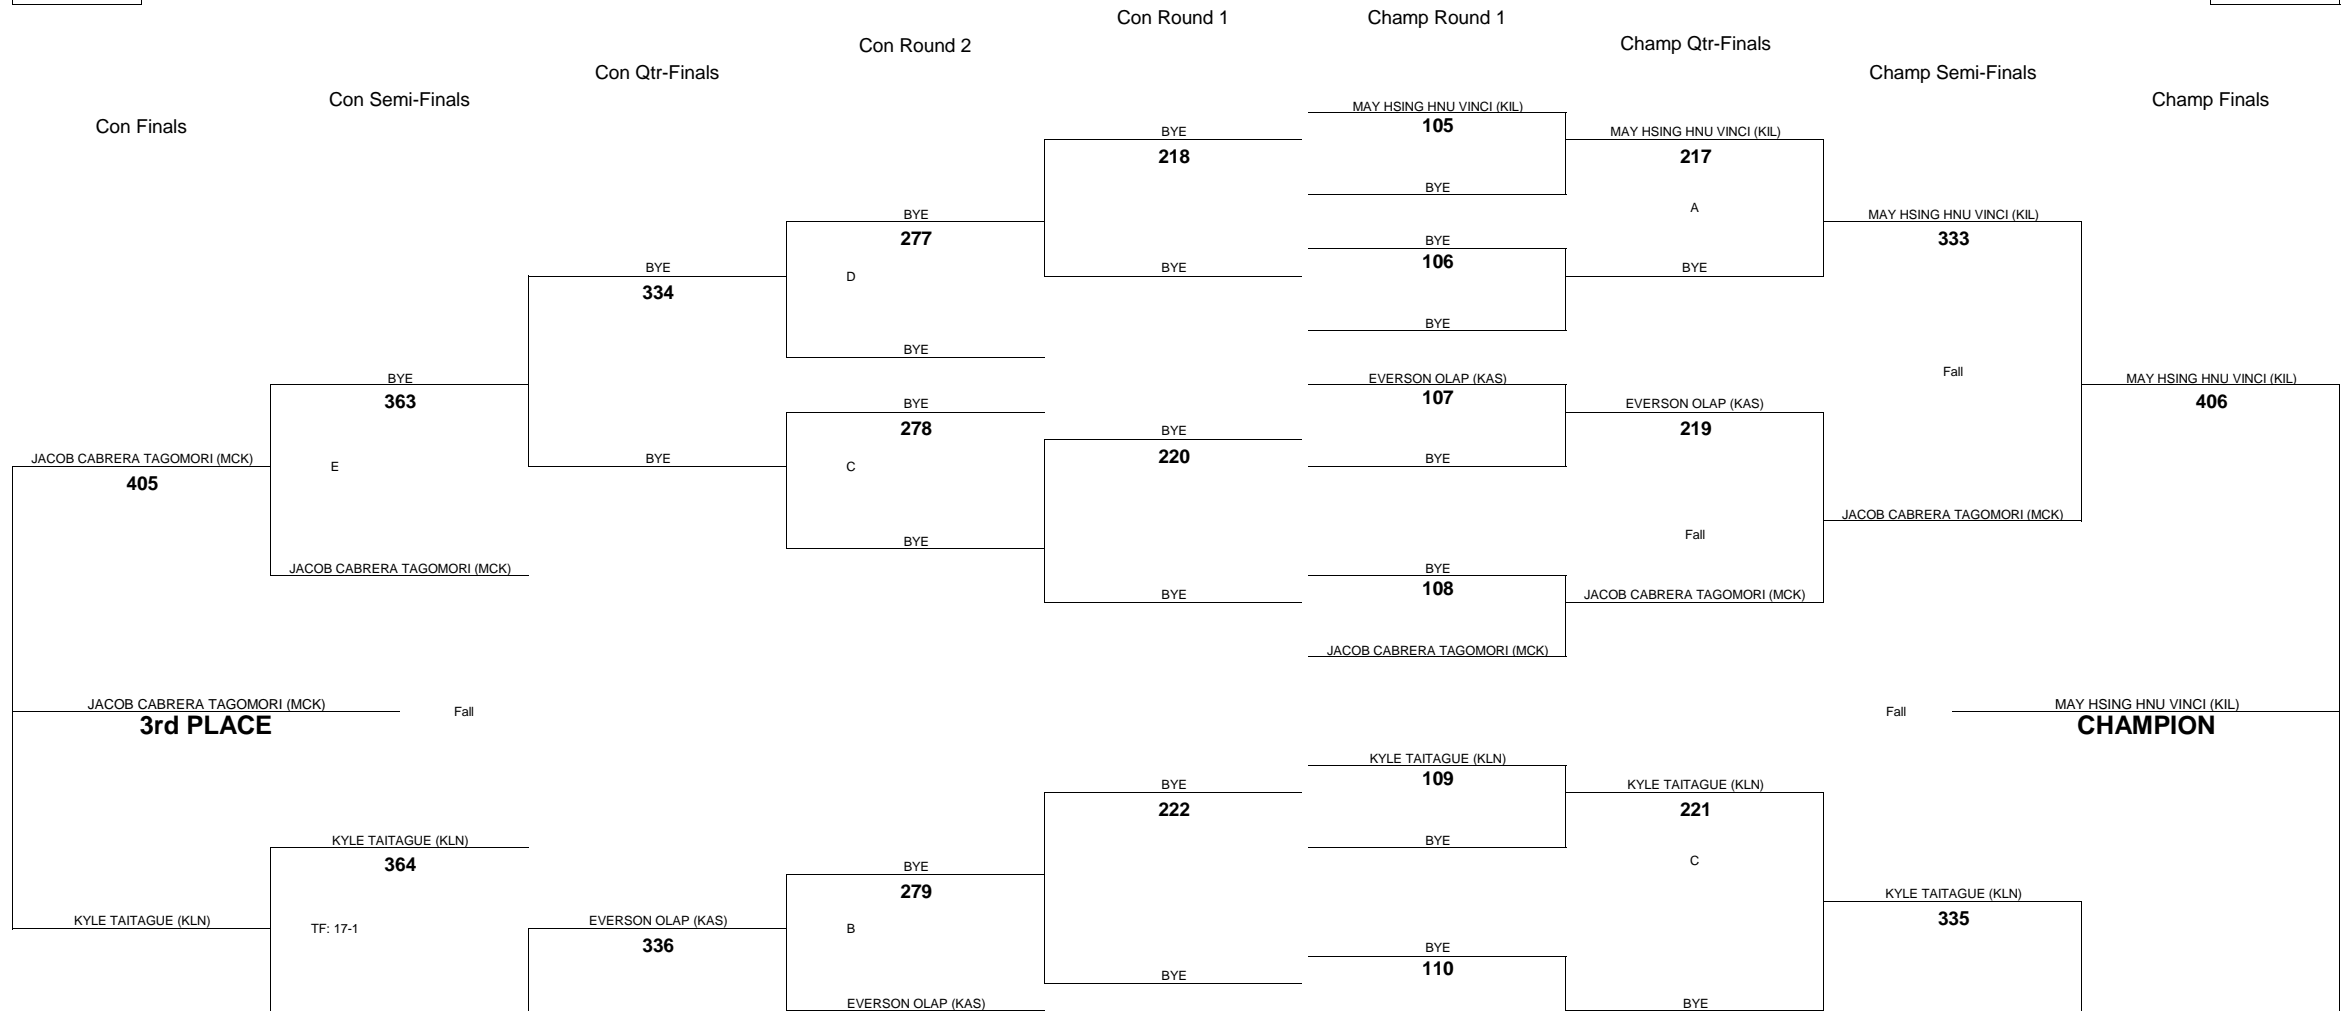

WEIGHT CLASS
171

2012 OIA - EASTERN DIVISION J.V. BOYS WRESTLING CHAMPIONSHIPS

WEIGHT CLASS
215

WEIGHT CLASS
215

2012 OIA - EASTERN DIVISION J.V. BOYS WRESTLING CHAMPIONSHIPS

WEIGHT CLASS
285

WEIGHT CLASS
285