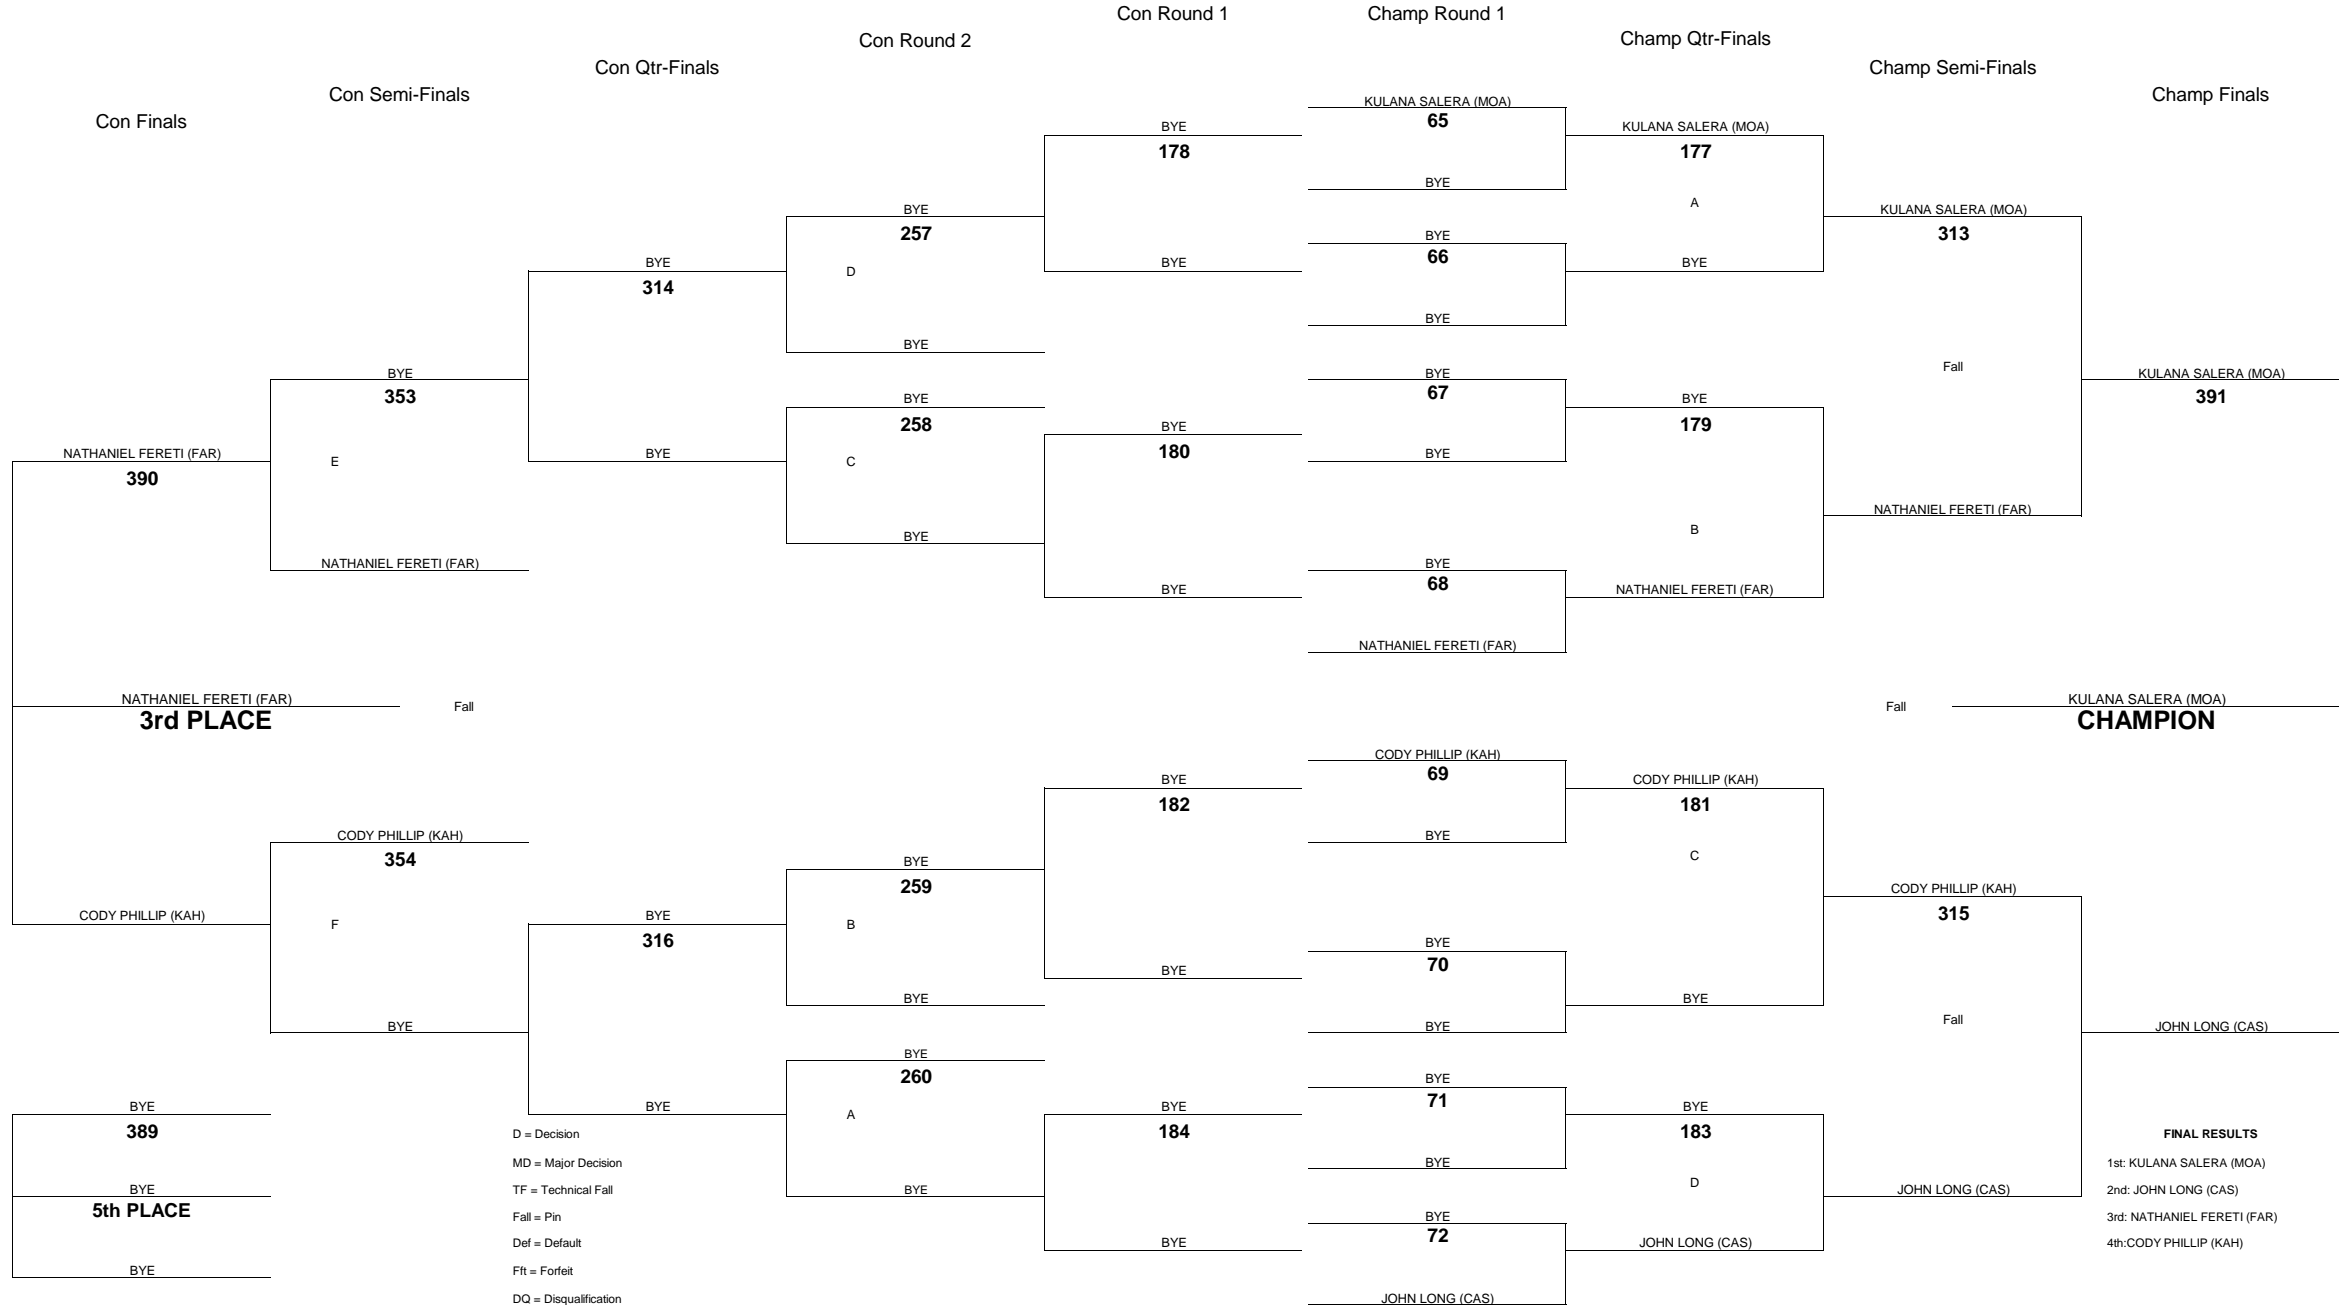

WEIGHT CLASS
135

WEIGHT CLASS
135

2012 OIA - EASTERN DIVISION J.V. BOYS WRESTLING CHAMPIONSHIPS

WEIGHT CLASS
152

WEIGHT CLASS
152

2012 OIA - EASTERN DIVISION J.V. BOYS WRESTLING CHAMPIONSHIPS

WEIGHT CLASS
171