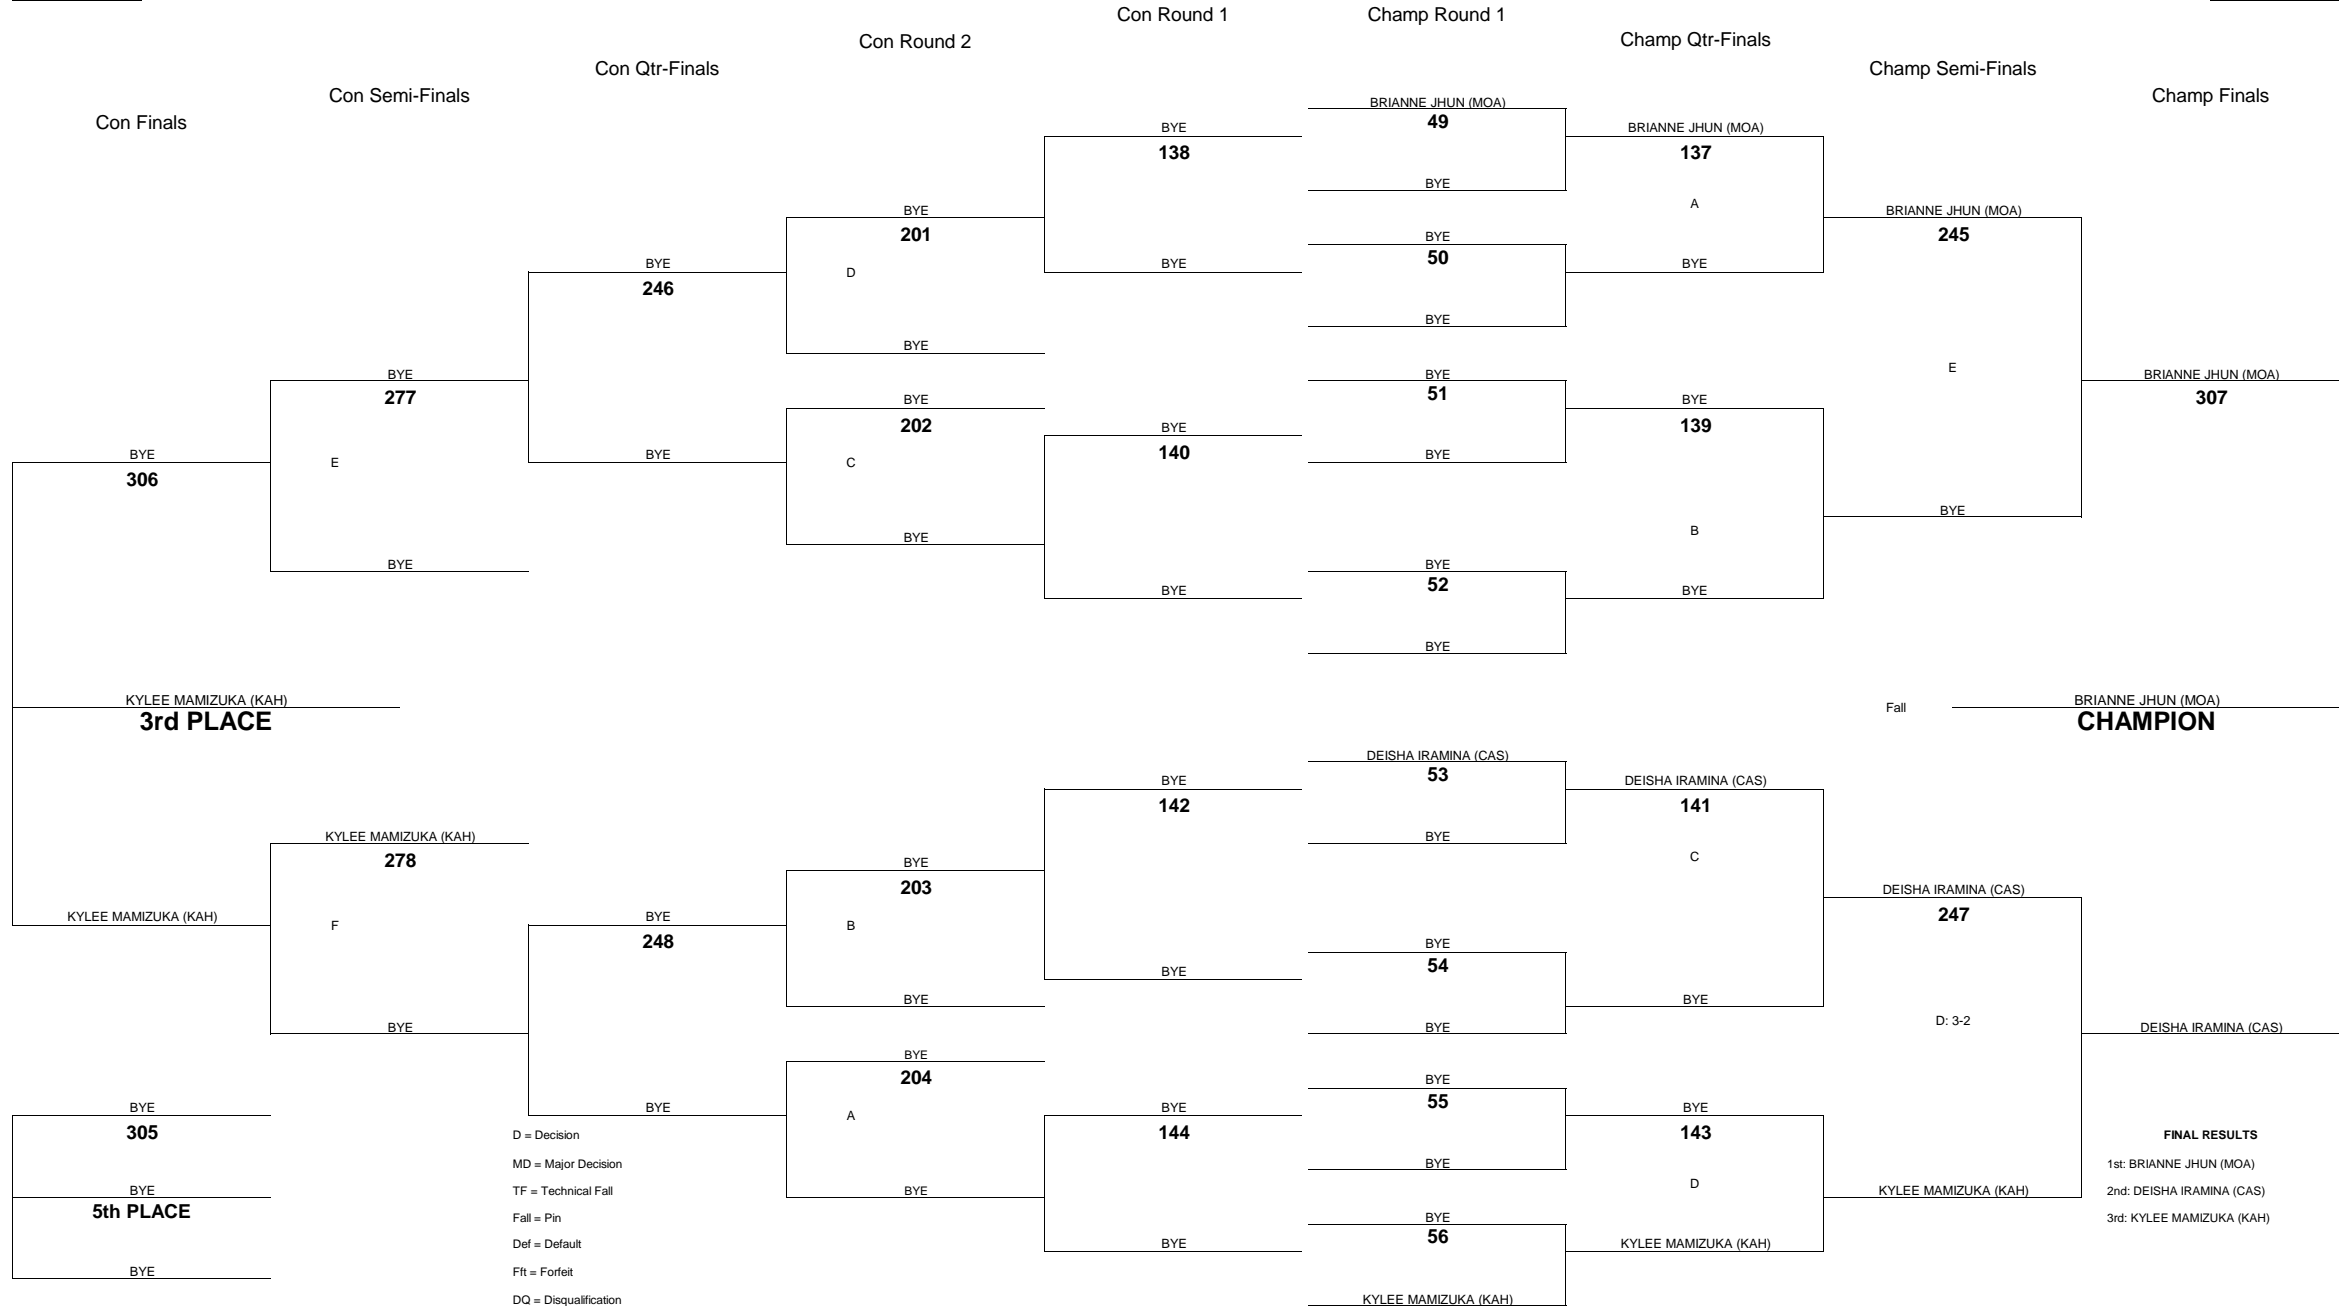

2012 OIA - EASTERN DIVISION VARSITY GIRLS WRESTLING CHAMPIONSHIPS

WEIGHT CLASS
125

WEIGHT CLASS
125

2012 OIA - EASTERN DIVISION VARSITY GIRLS WRESTLING CHAMPIONSHIPS

WEIGHT CLASS
130

WEIGHT CLASS
130

2012 OIA - EASTERN DIVISION VARSITY GIRLS WRESTLING CHAMPIONSHIPS