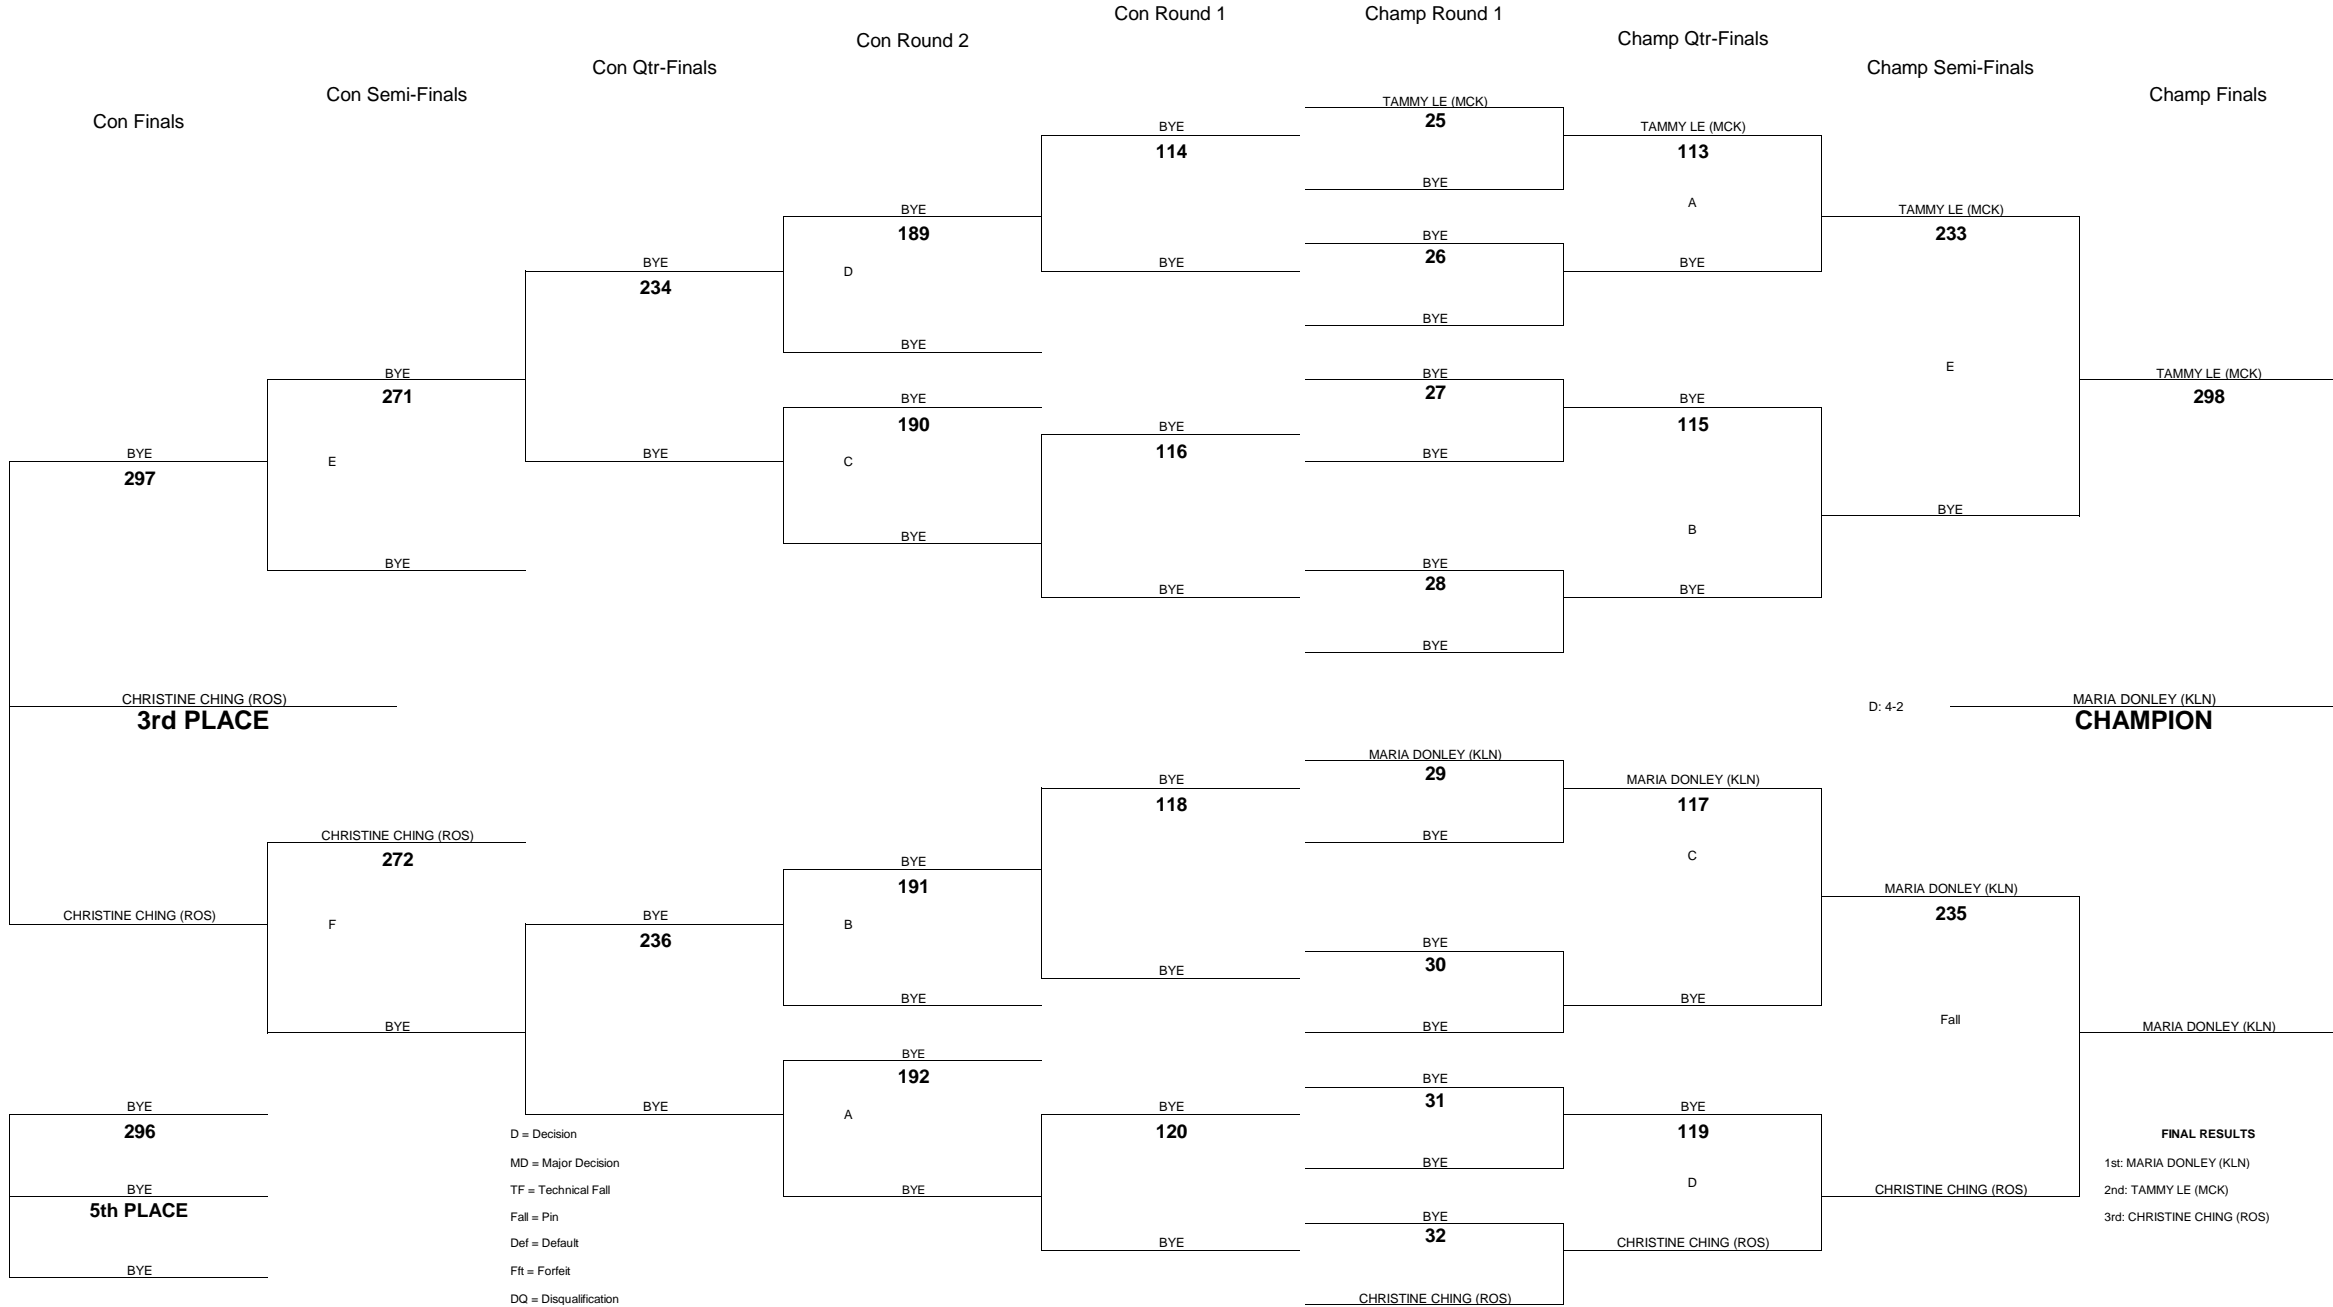

WEIGHT CLASS
103

WEIGHT CLASS
103

2012 OIA - EASTERN DIVISION J.V. GIRLS WRESTLING CHAMPIONSHIPS

WEIGHT CLASS
114

WEIGHT CLASS
114

2012 OIA - EASTERN DIVISION J.V. GIRLS WRESTLING CHAMPIONSHIPS

WEIGHT CLASS
120