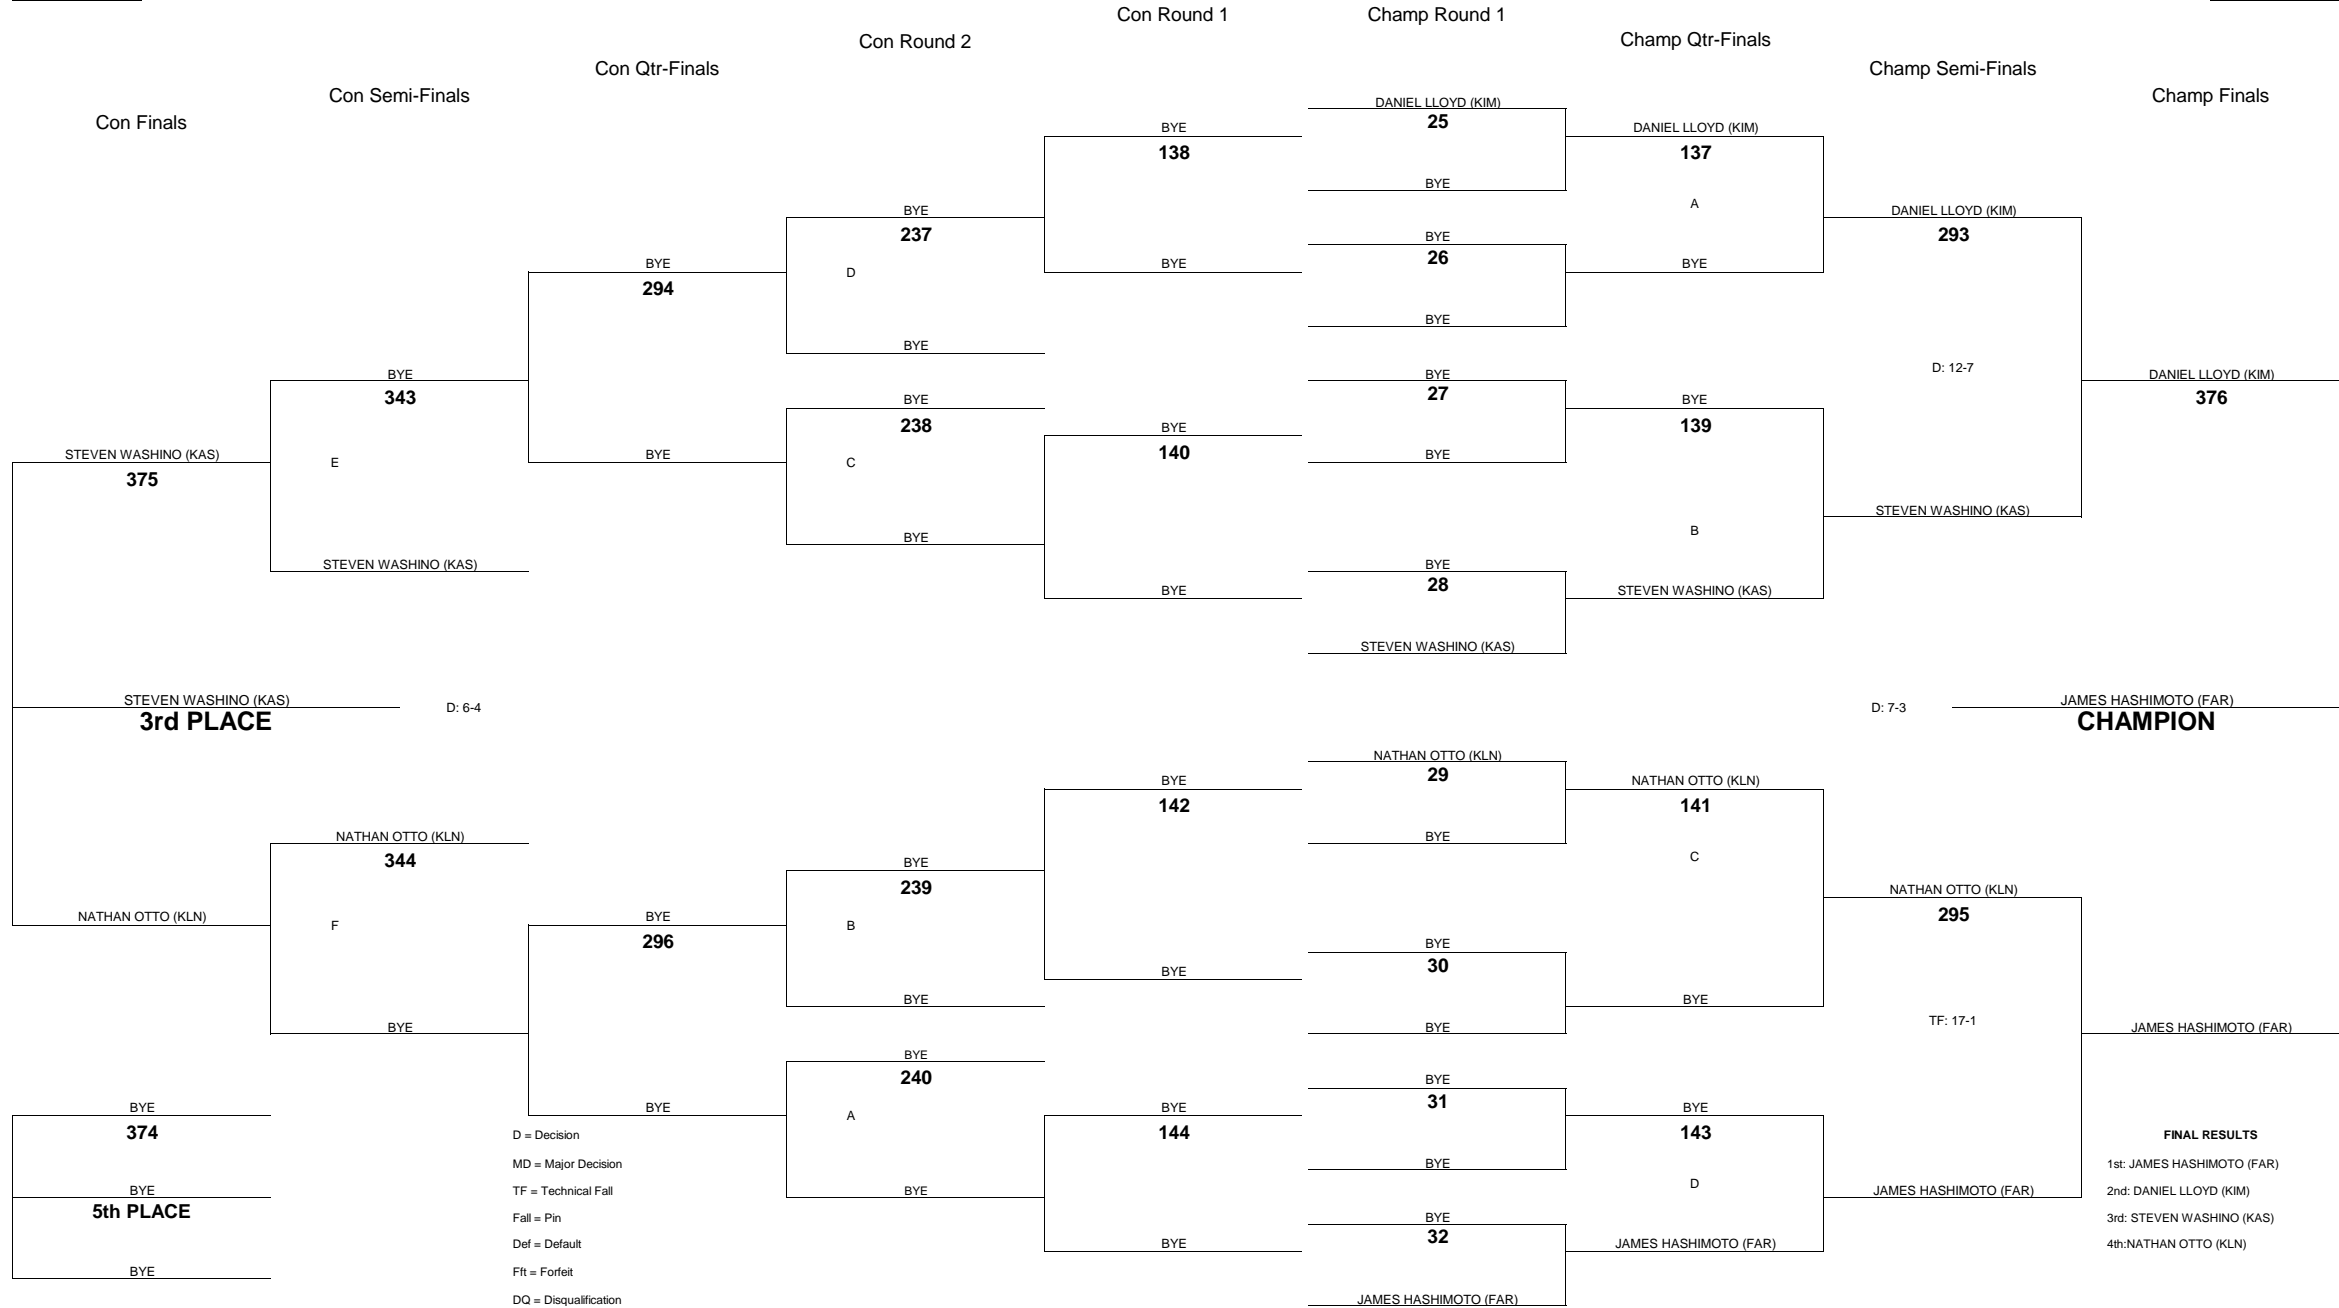

2012 OIA - EASTERN DIVISION VARSITY BOYS WRESTLING CHAMPIONSHIPS

WEIGHT CLASS
125

WEIGHT CLASS
125