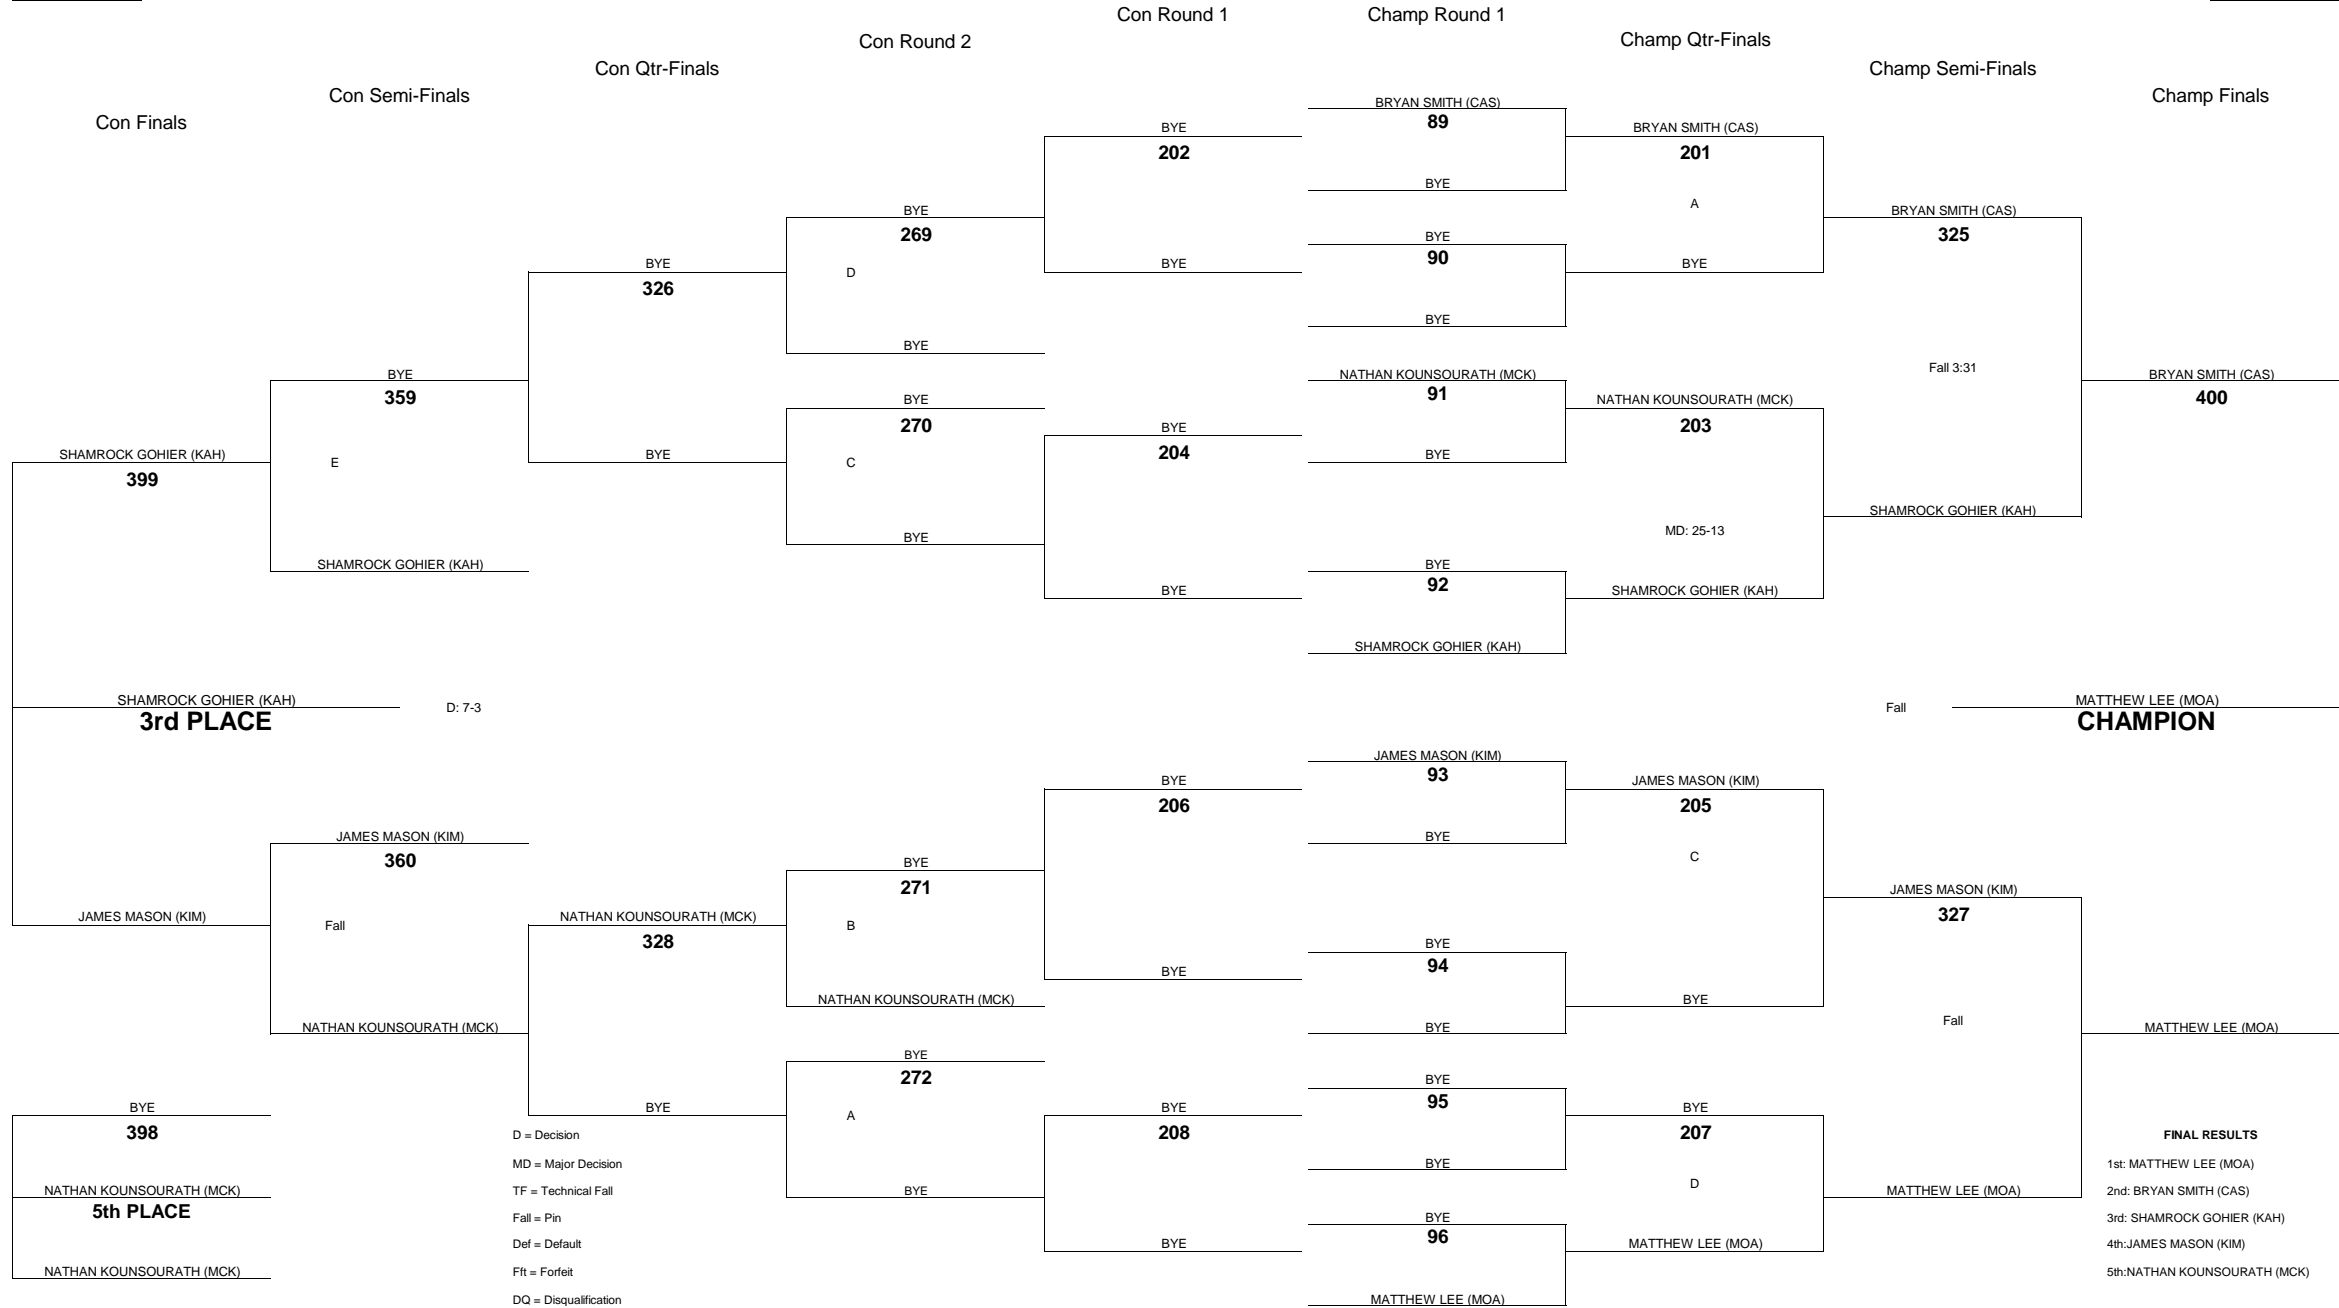

WEIGHT CLASS
160

2012 OIA - EASTERN DIVISION VARSITY BOYS WRESTLING CHAMPIONSHIPS

WEIGHT CLASS
171

WEIGHT CLASS
171

2012 OIA - EASTERN DIVISION VARSITY BOYS WRESTLING CHAMPIONSHIPS

WEIGHT CLASS
189

WEIGHT CLASS
189