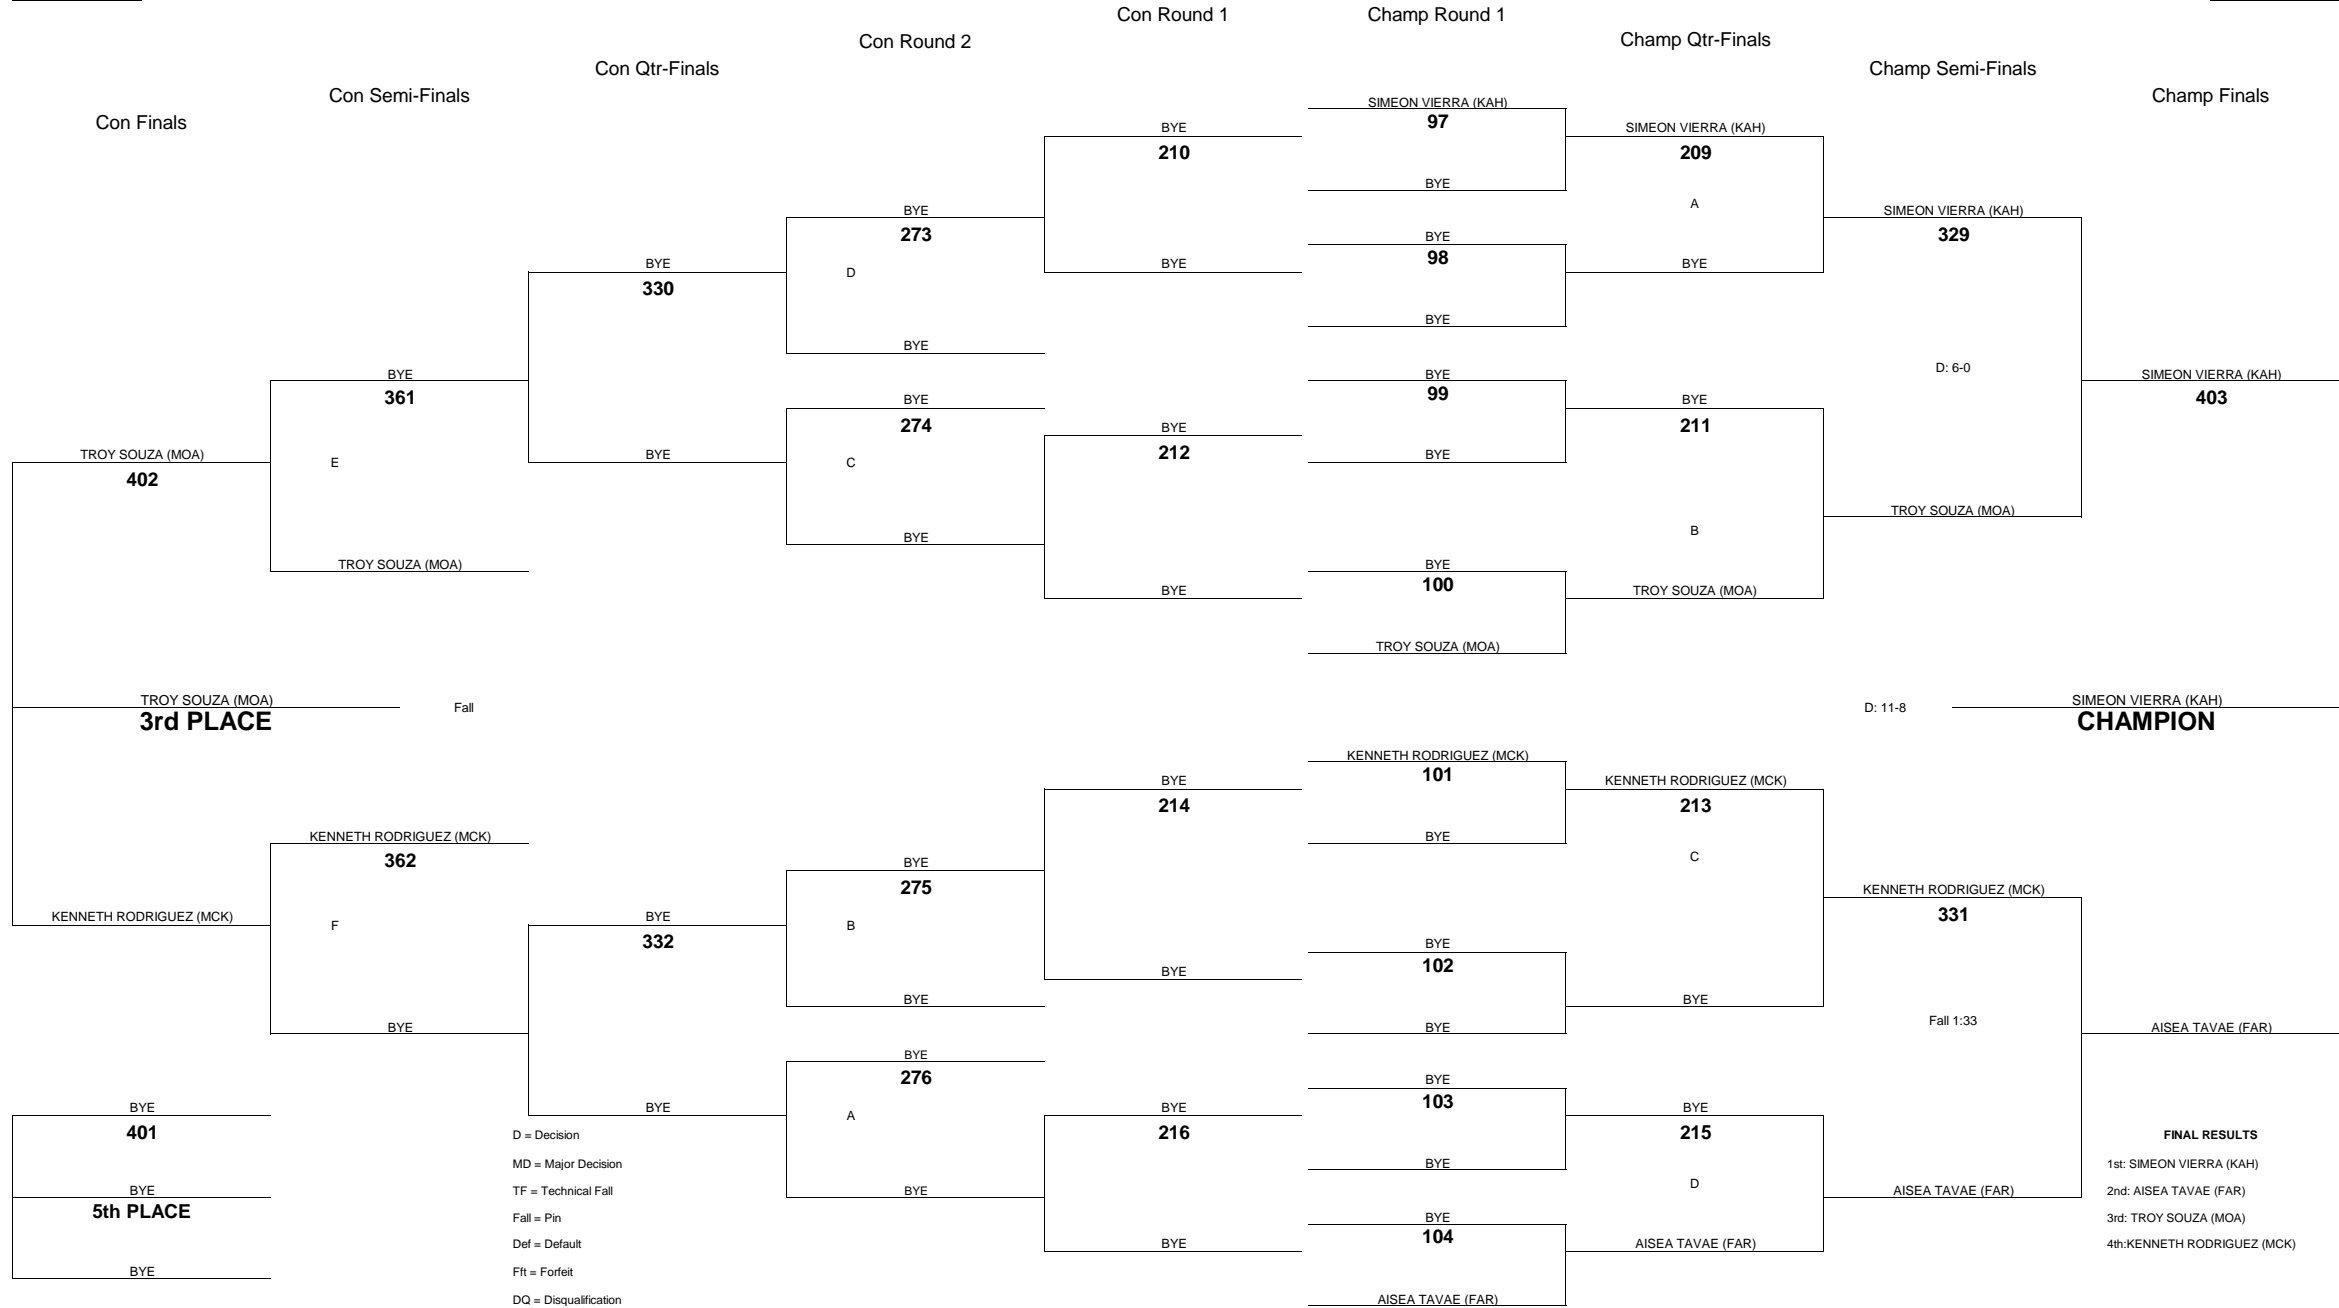

2012 OIA - EASTERN DIVISION VARSITY BOYS WRESTLING CHAMPIONSHIPS

WEIGHT CLASS
215

WEIGHT CLASS
215