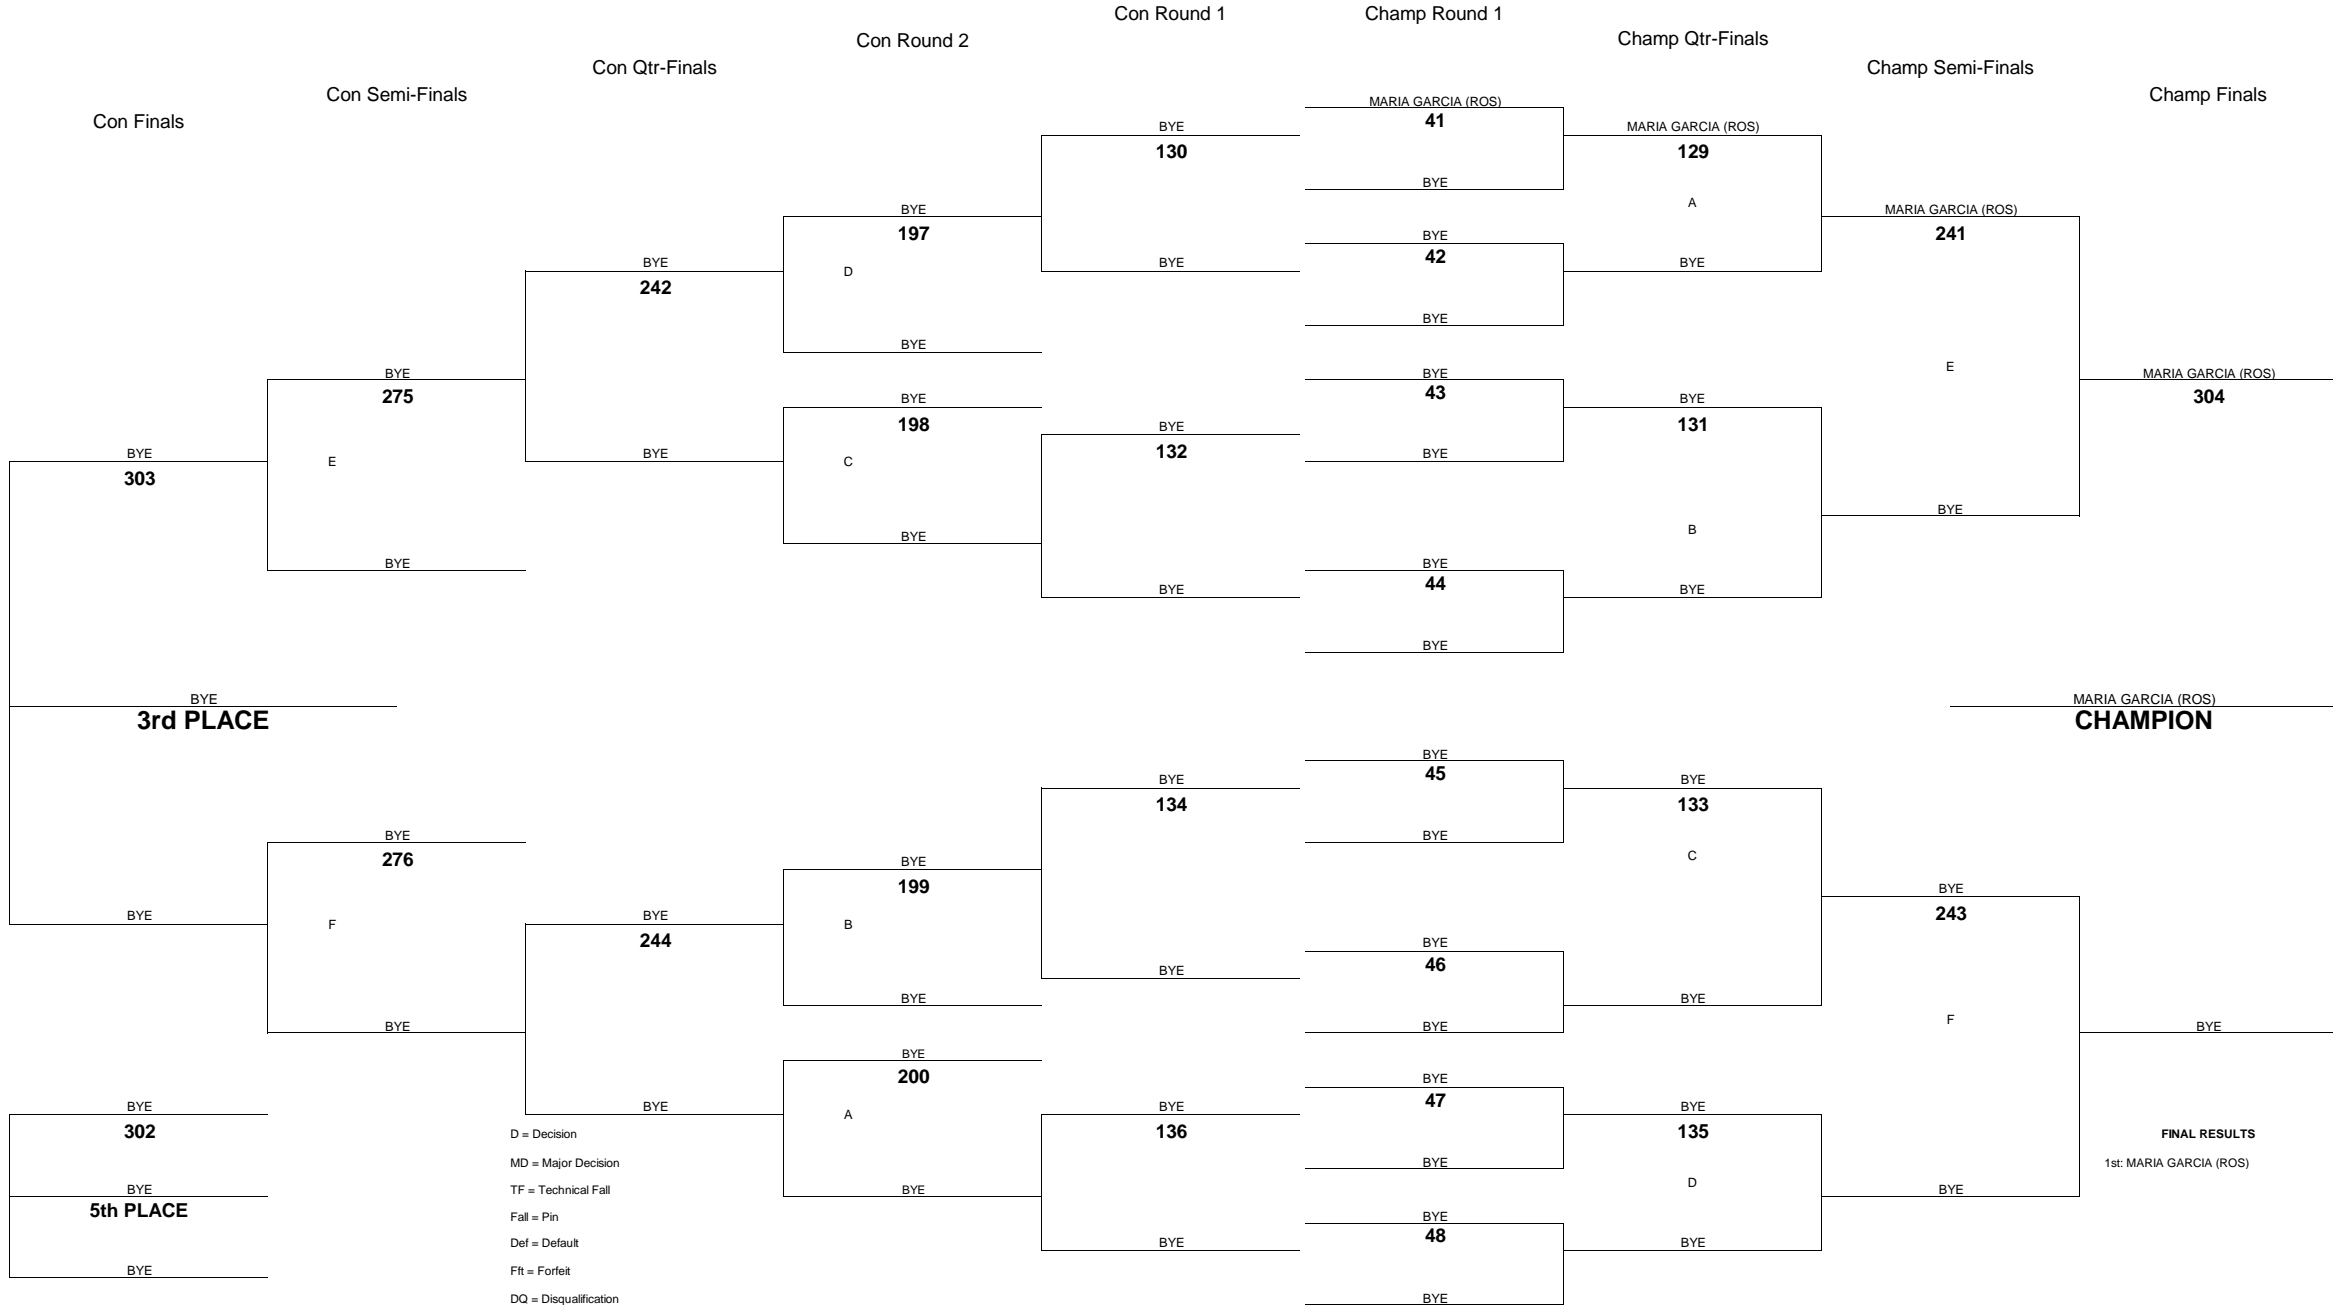

2012 OIA - EASTERN DIVISION J.V. GIRLS WRESTLING CHAMPIONSHIPS

WEIGHT CLASS
125

WEIGHT CLASS
125

D = Decision
MD = Major Decision
TF = Technical Fall
Fall = Pin
Def = Default
Ft = Forfeit
DQ = Disqualification