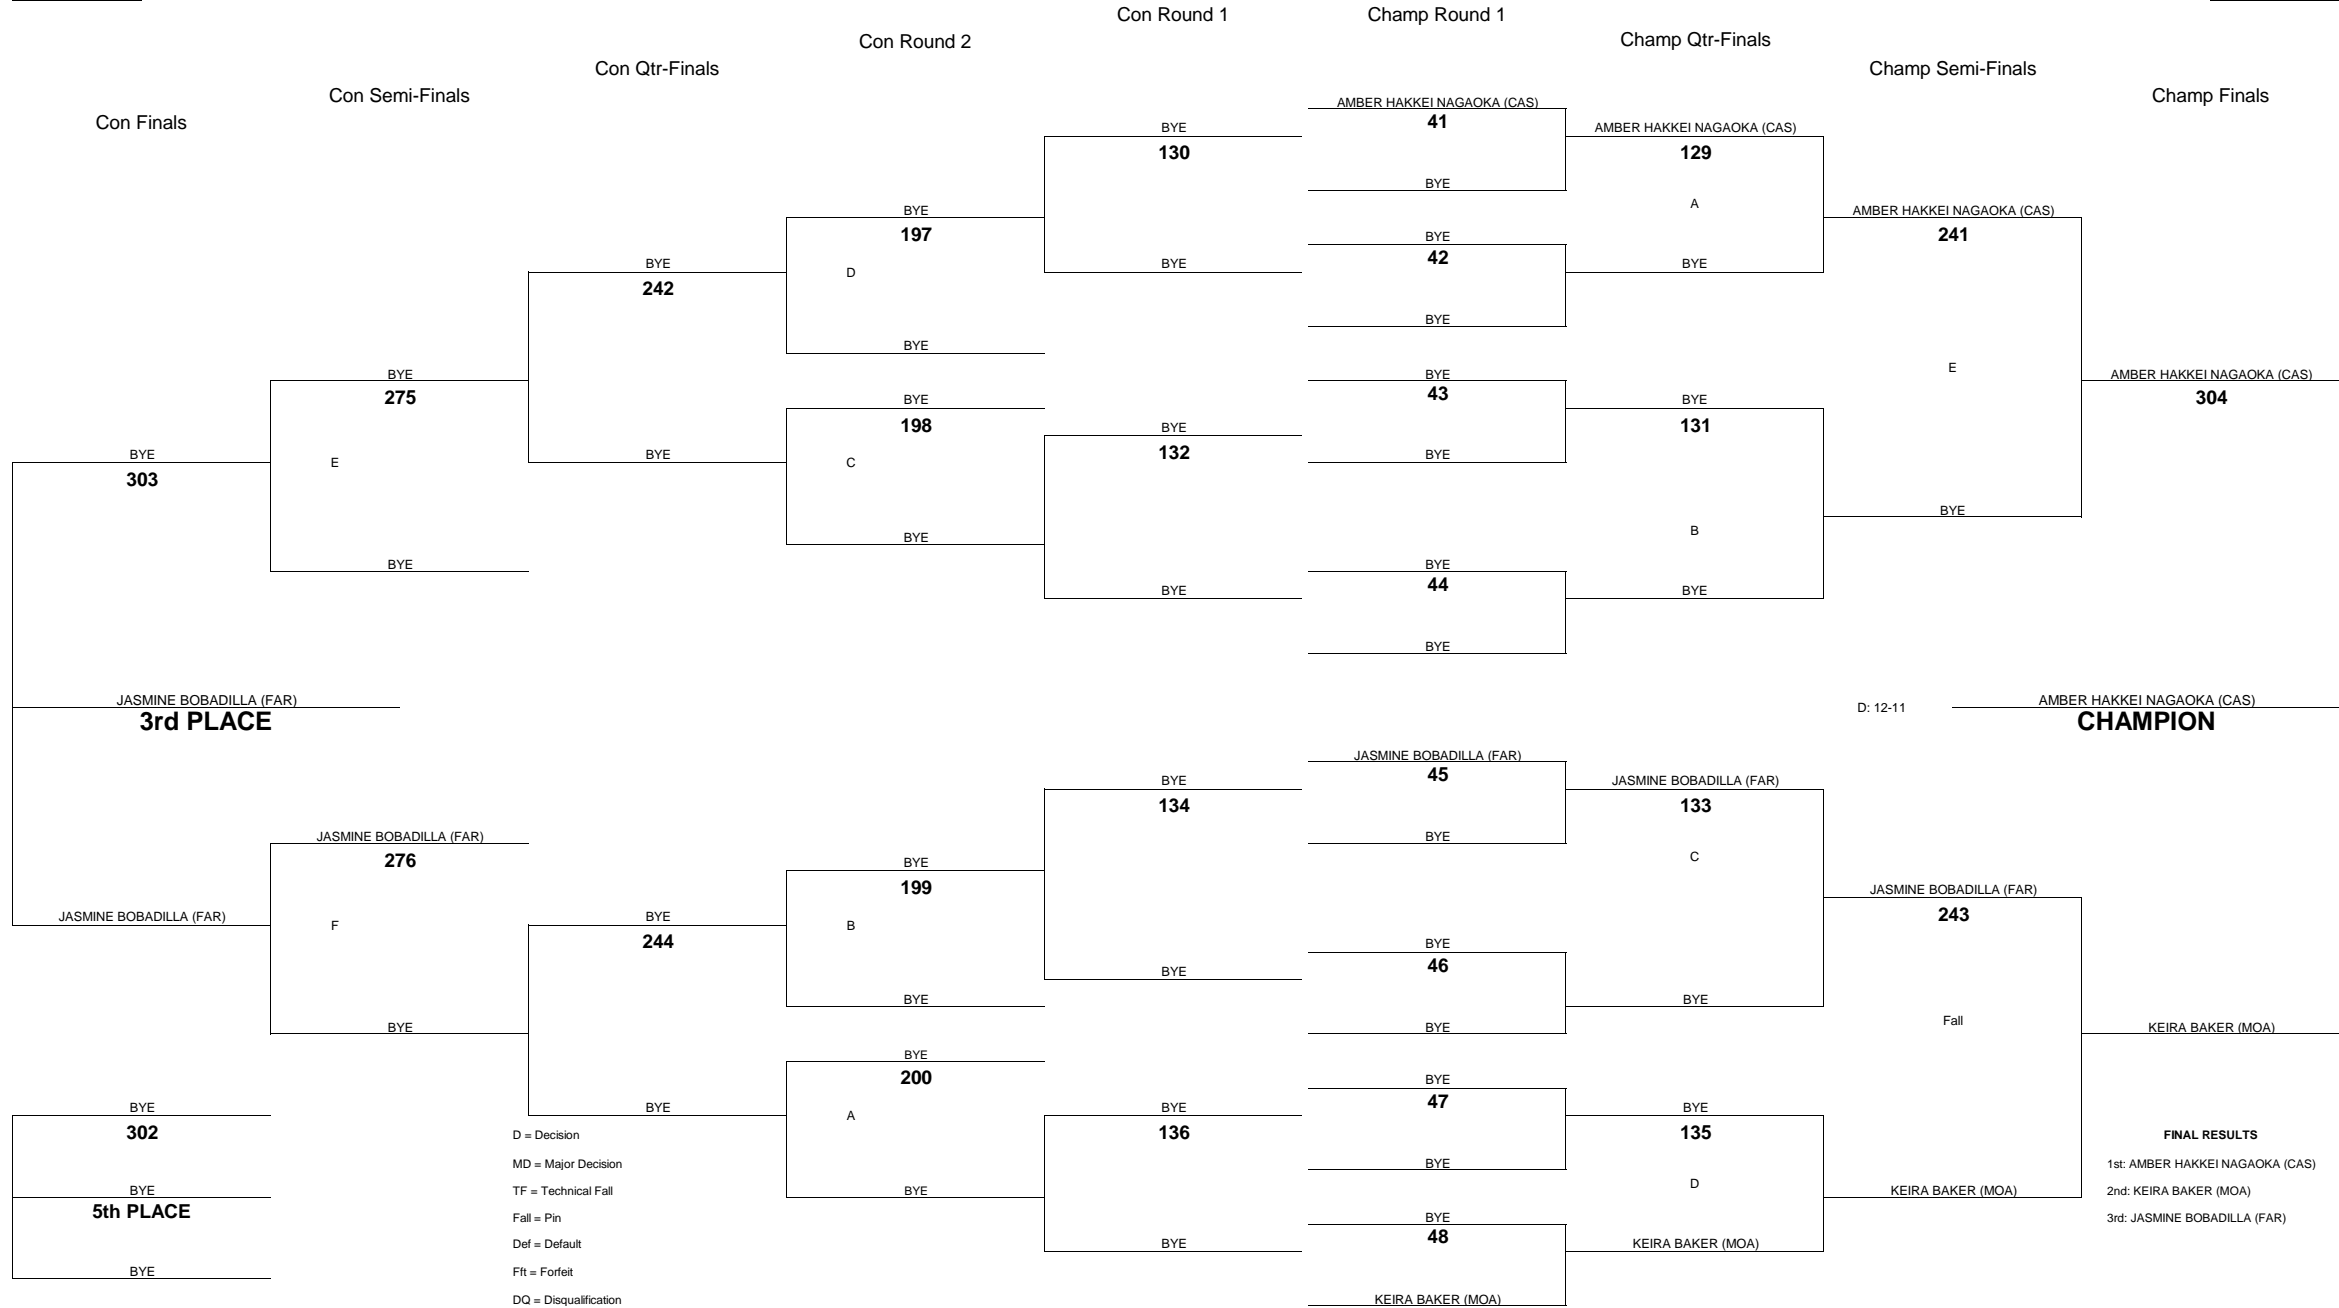

2012 OIA - EASTERN DIVISION VARSITY GIRLS WRESTLING CHAMPIONSHIPS

WEIGHT CLASS
125

WEIGHT CLASS
125