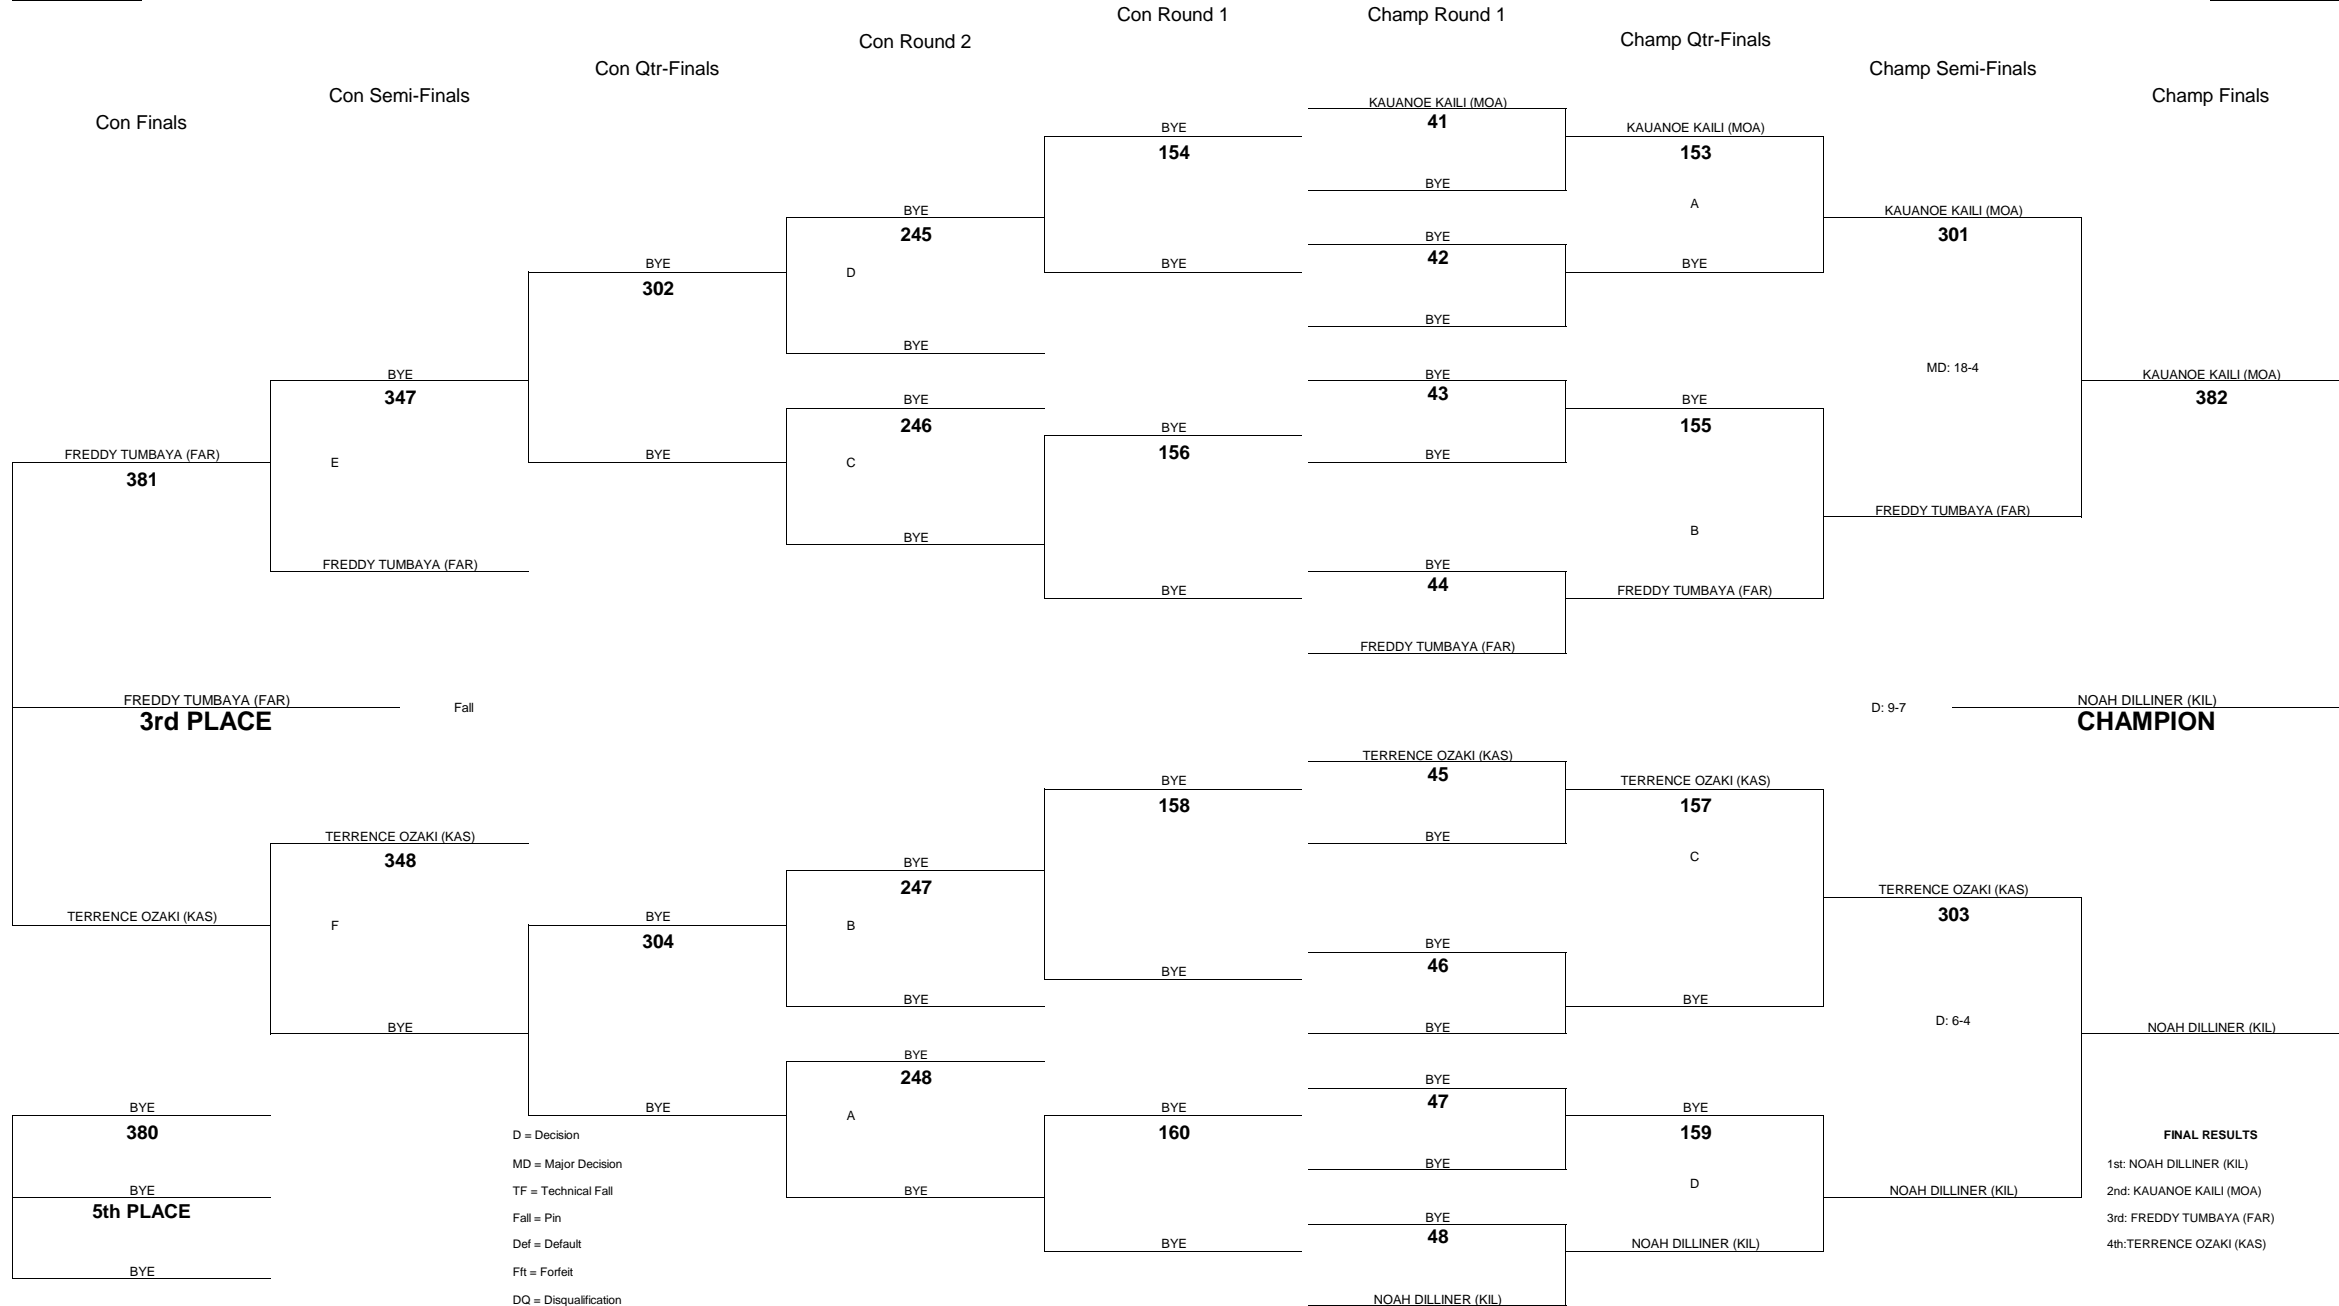

2012 OIA - EASTERN DIVISION J.V. BOYS WRESTLING CHAMPIONSHIPS

WEIGHT CLASS
135

WEIGHT CLASS
135