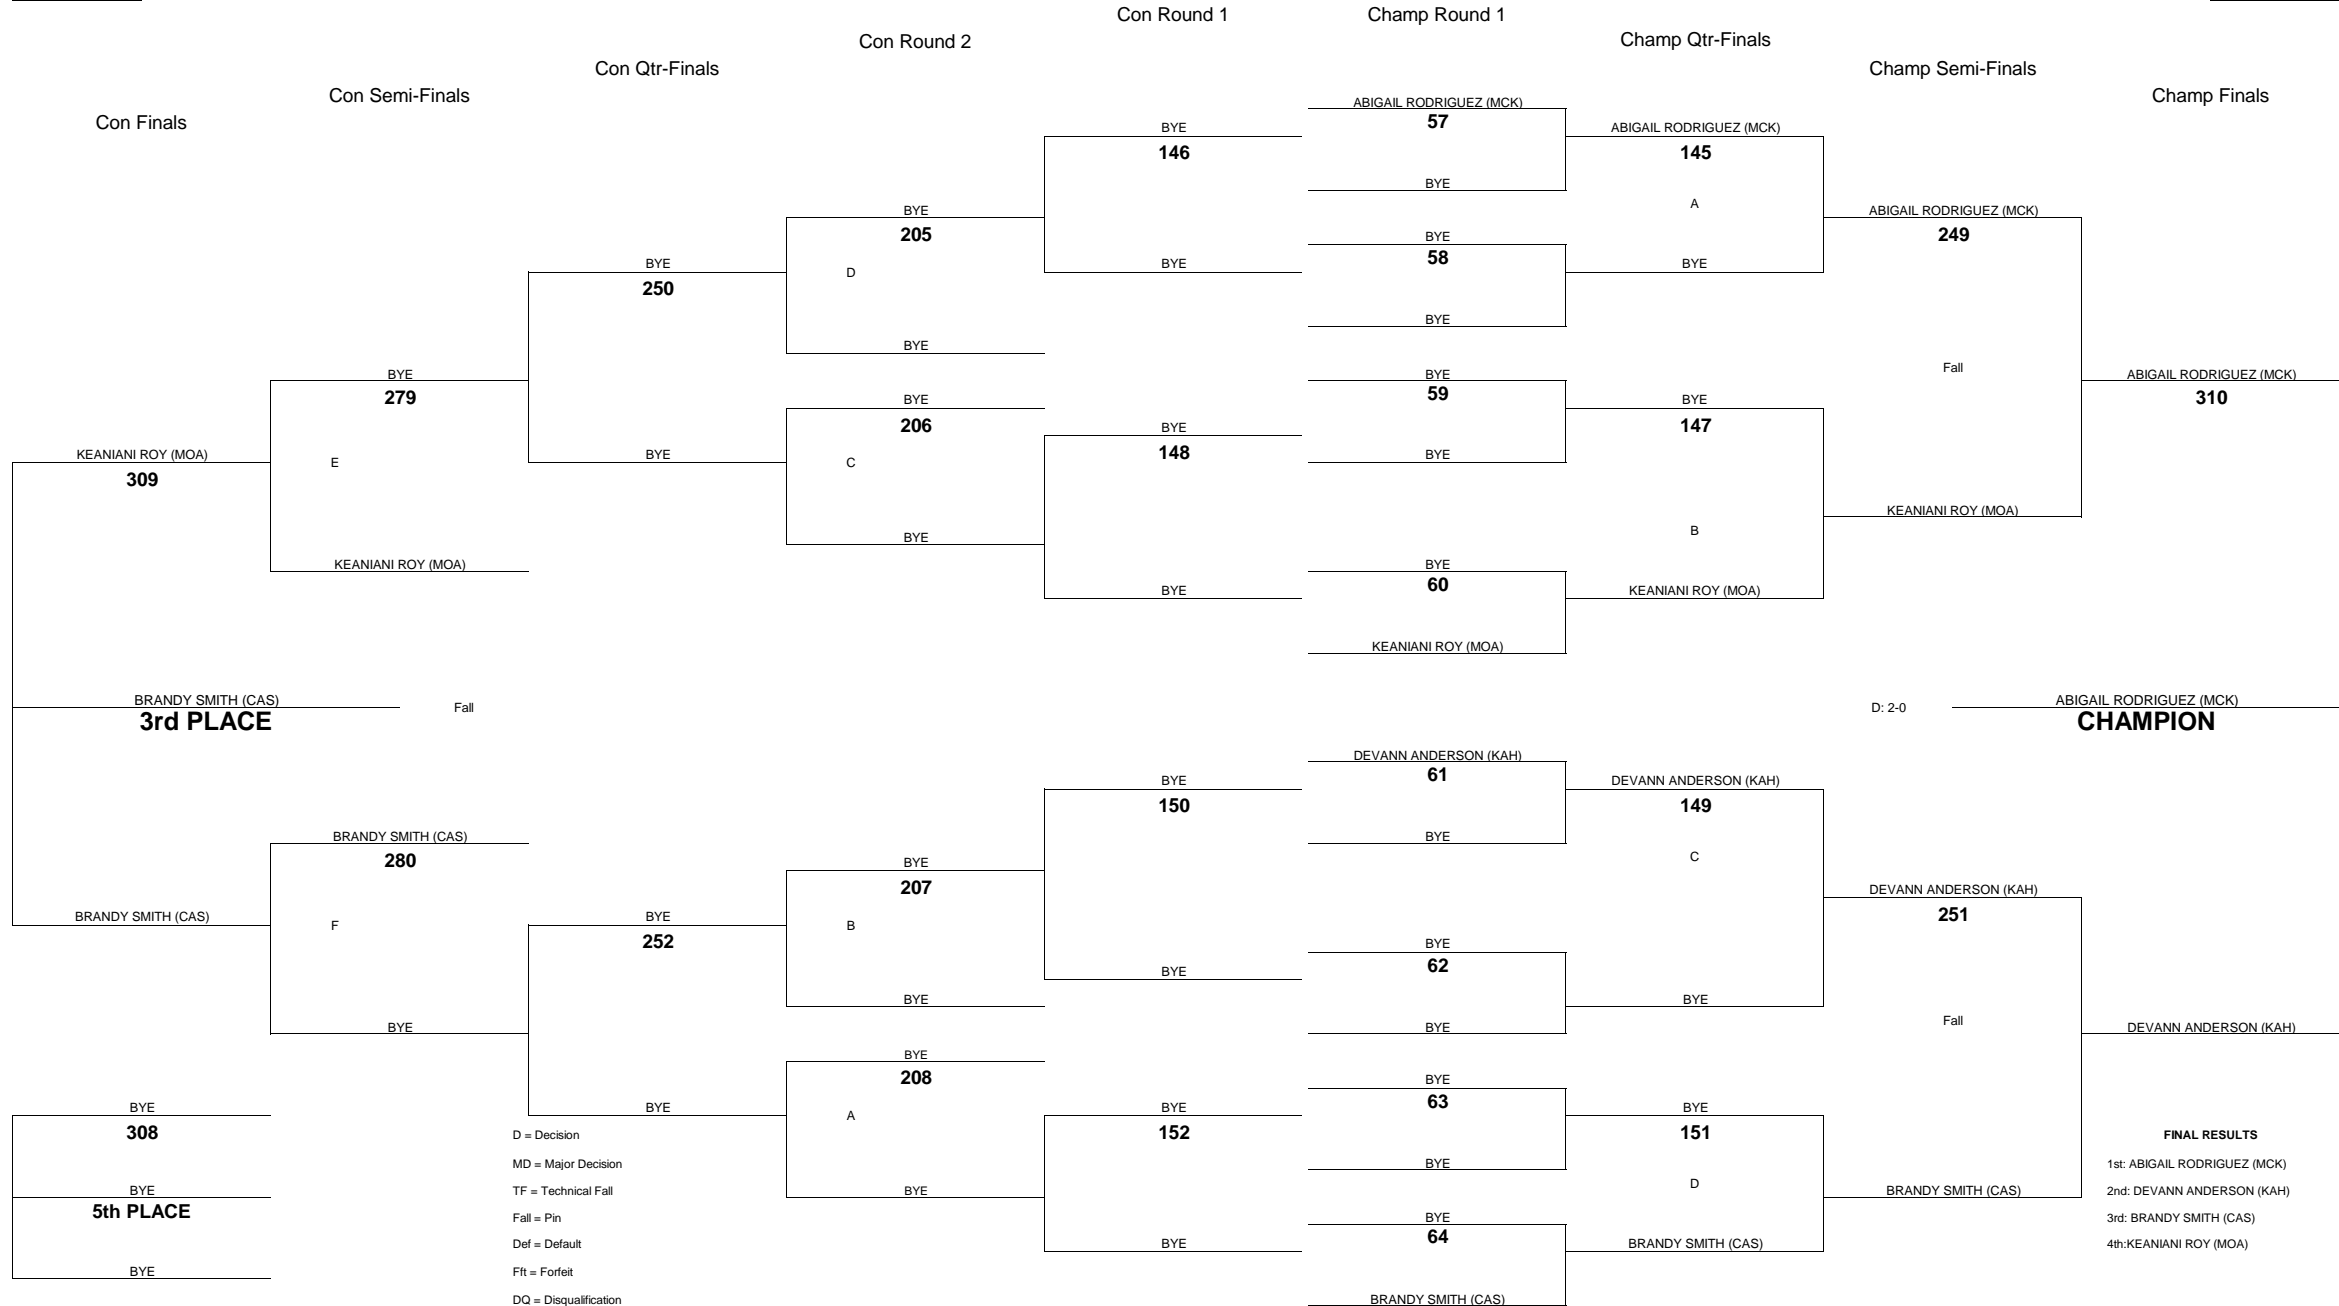

2012 OIA - EASTERN DIVISION VARSITY GIRLS WRESTLING CHAMPIONSHIPS

WEIGHT CLASS
140

WEIGHT CLASS
140