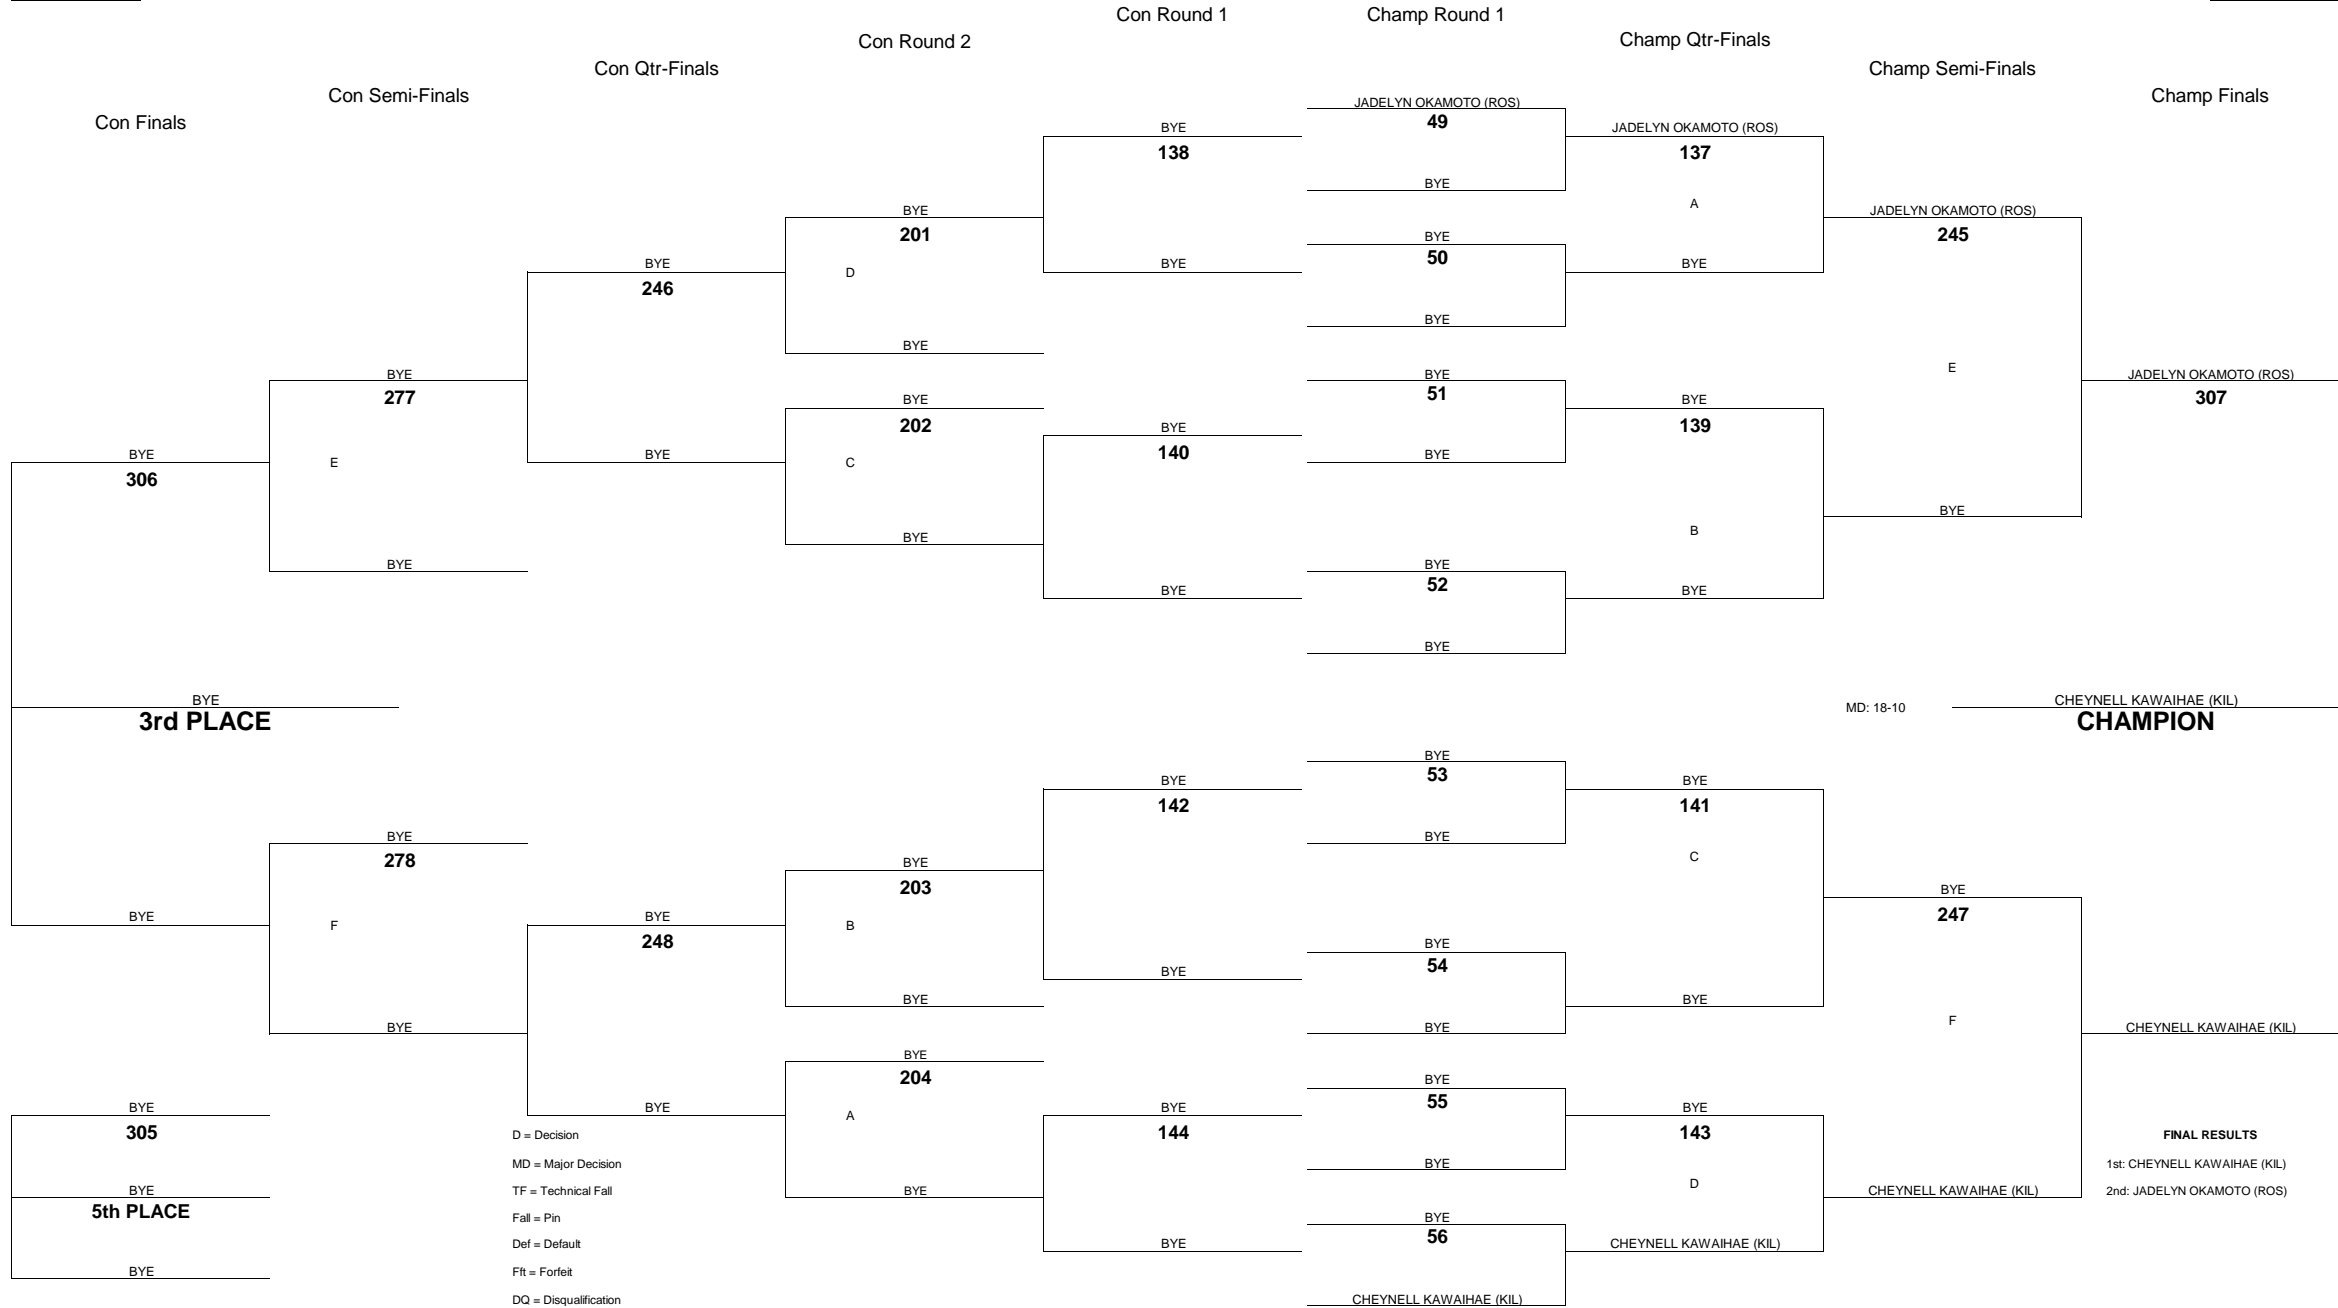

2012 OIA - EASTERN DIVISION J.V. GIRLS WRESTLING CHAMPIONSHIPS

WEIGHT CLASS
130

WEIGHT CLASS
130