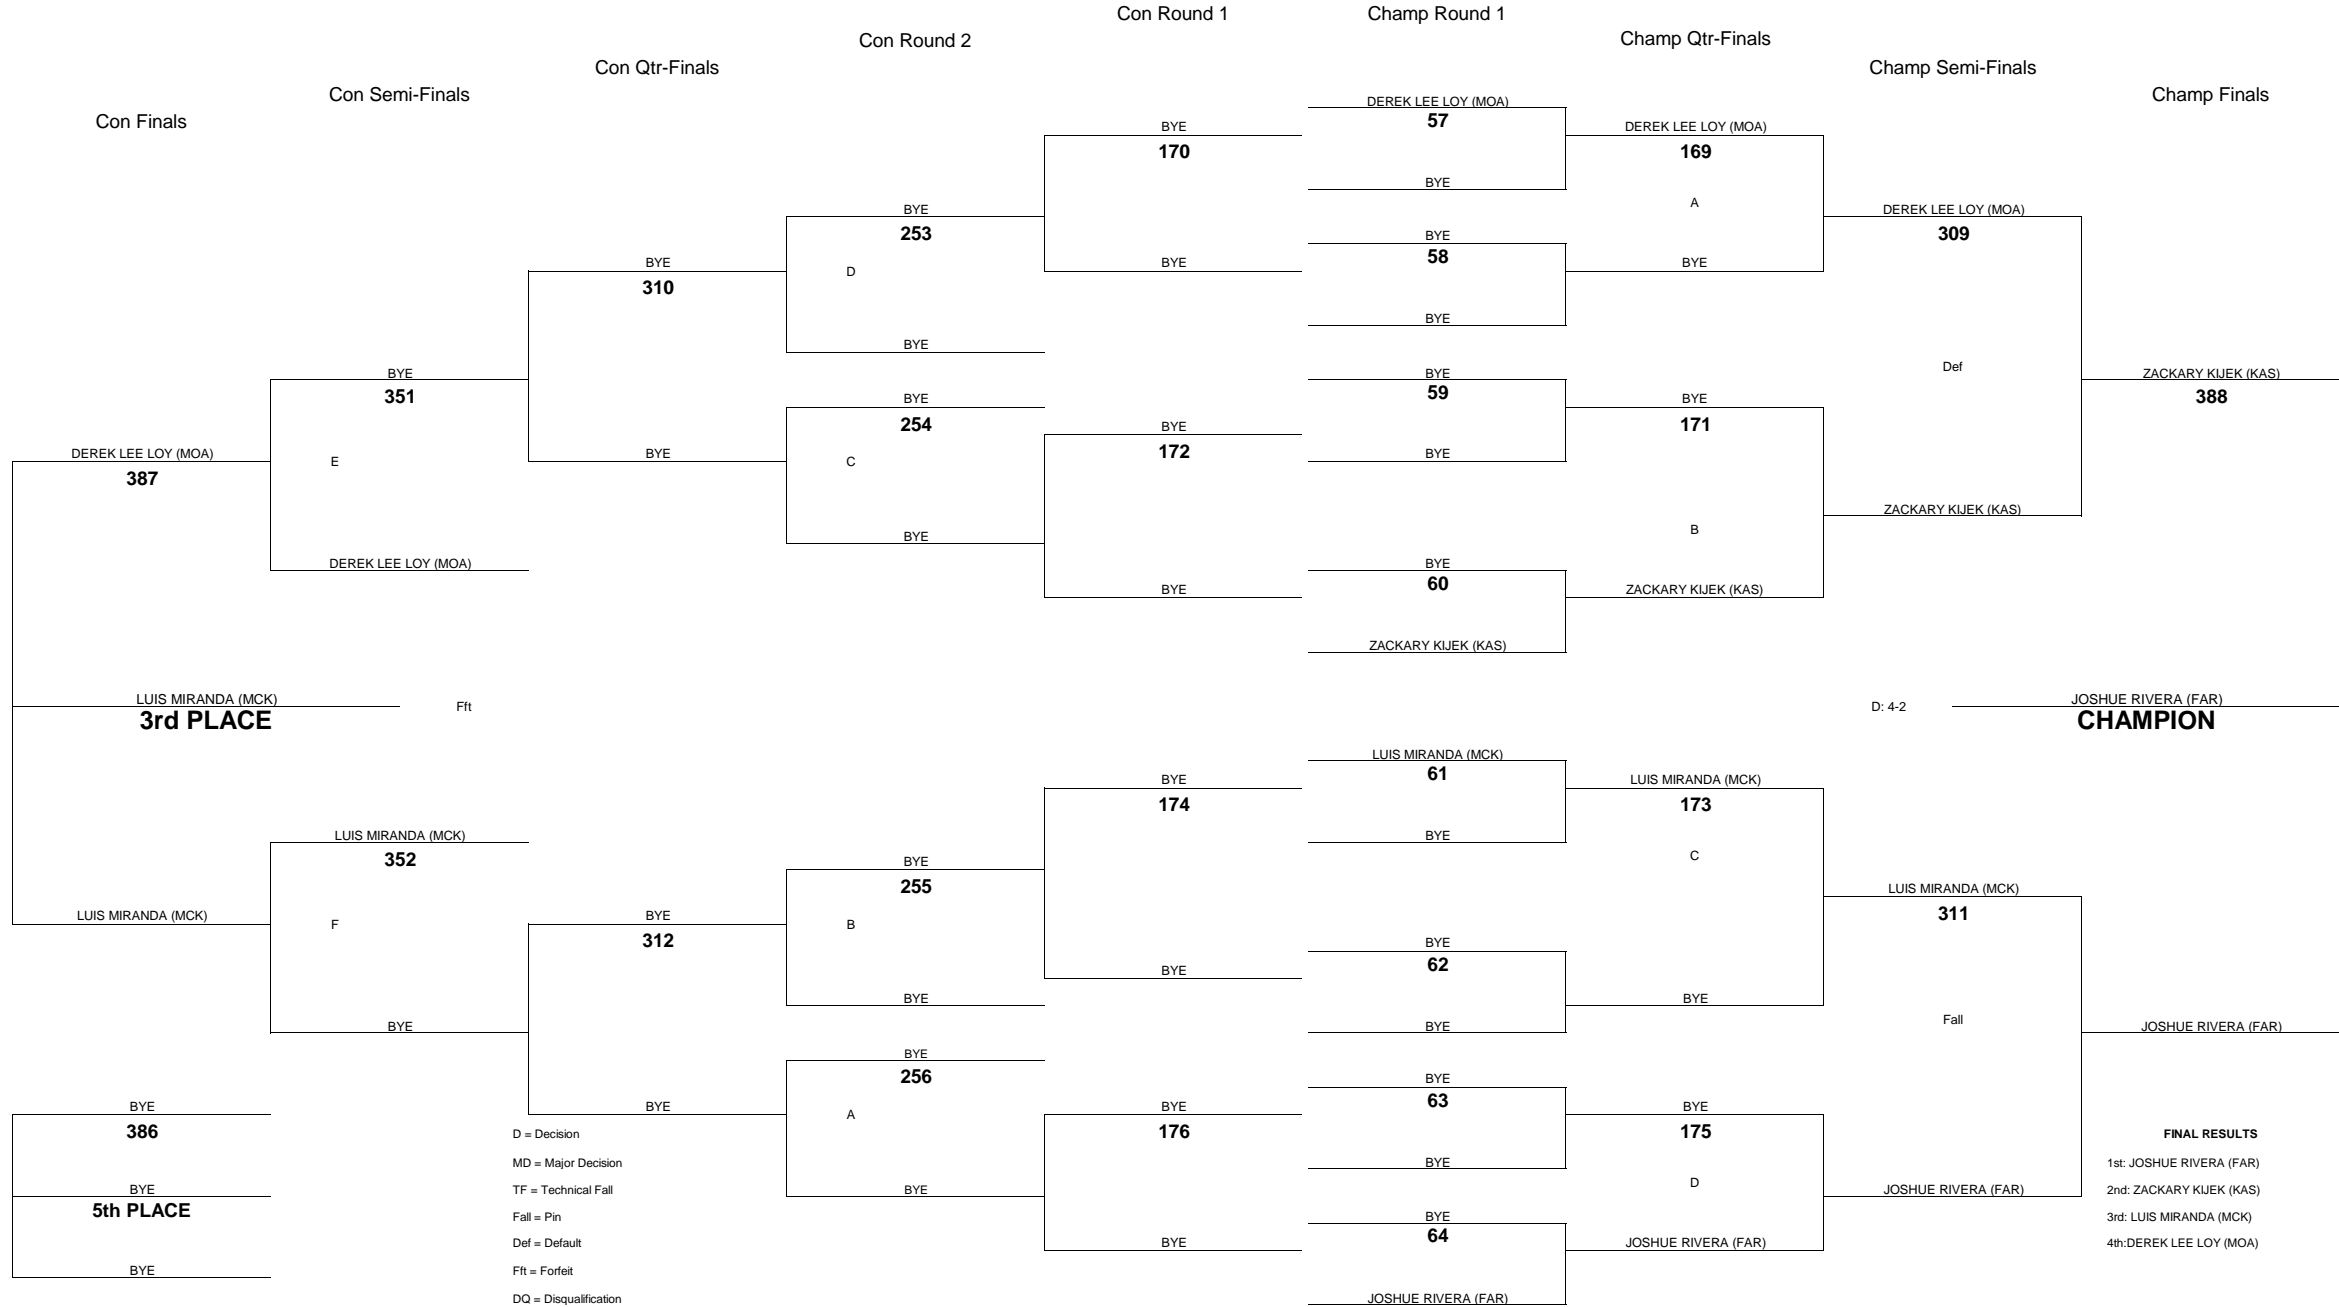

2012 OIA - EASTERN DIVISION VARSITY BOYS WRESTLING CHAMPIONSHIPS

WEIGHT CLASS
145

WEIGHT CLASS
145

D = Decision
MD = Major Decision
TF = Technical Fall
Fall = Pin
Def = Default
Ft = Forfeit
DQ = Disqualification