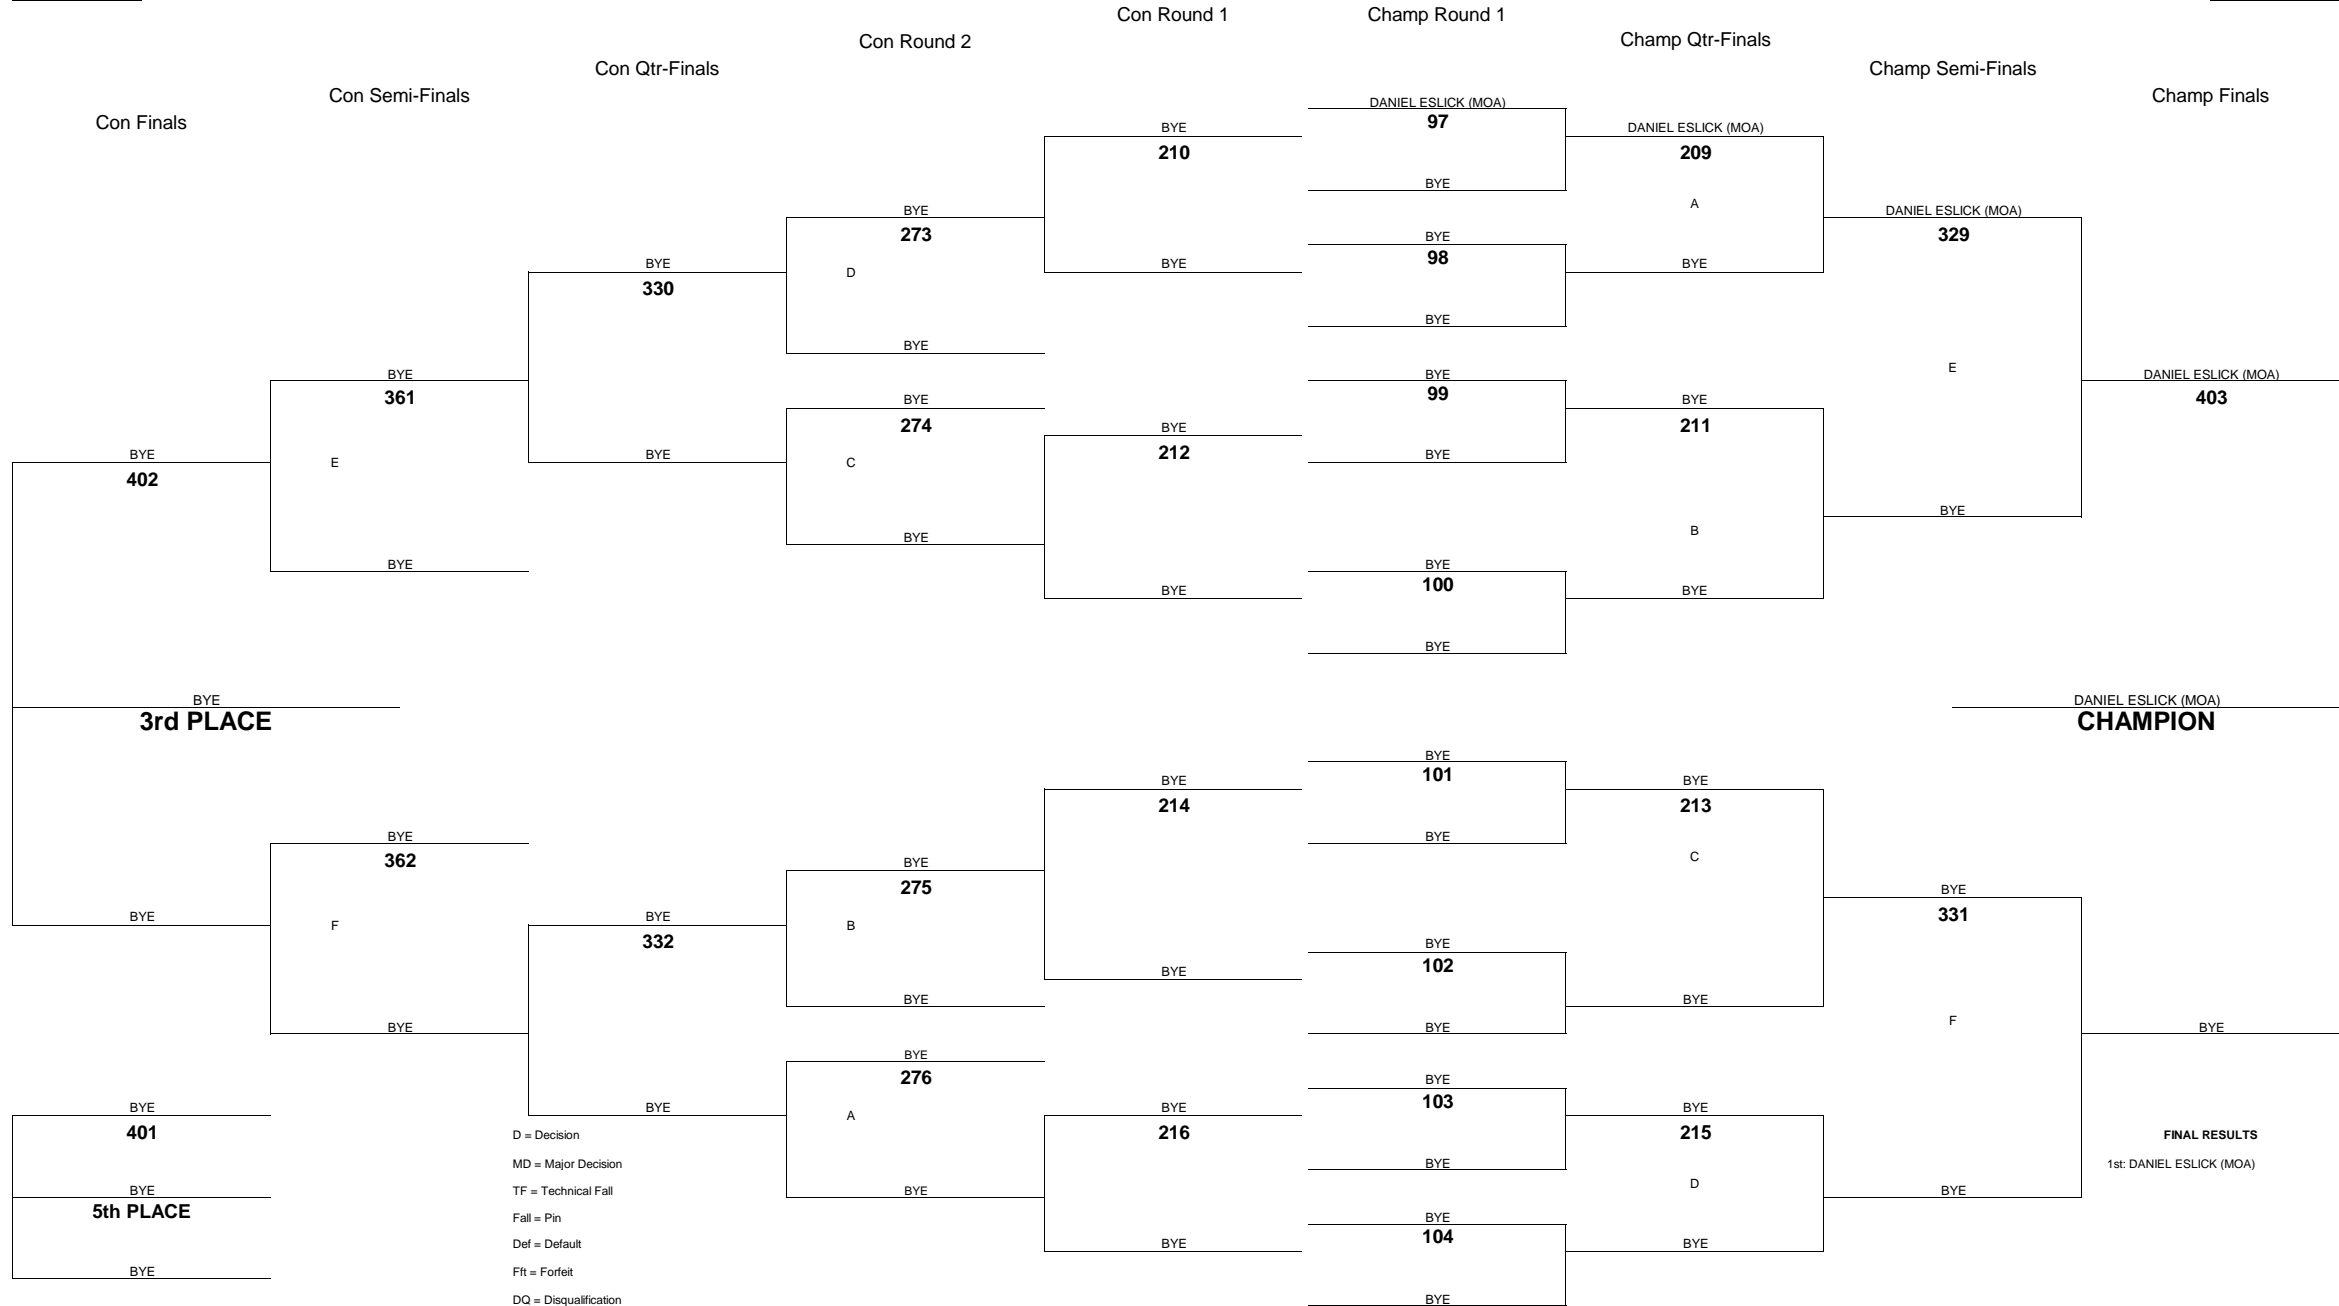

2012 OIA - EASTERN DIVISION J.V. BOYS WRESTLING CHAMPIONSHIPS

WEIGHT CLASS
215

WEIGHT CLASS
215