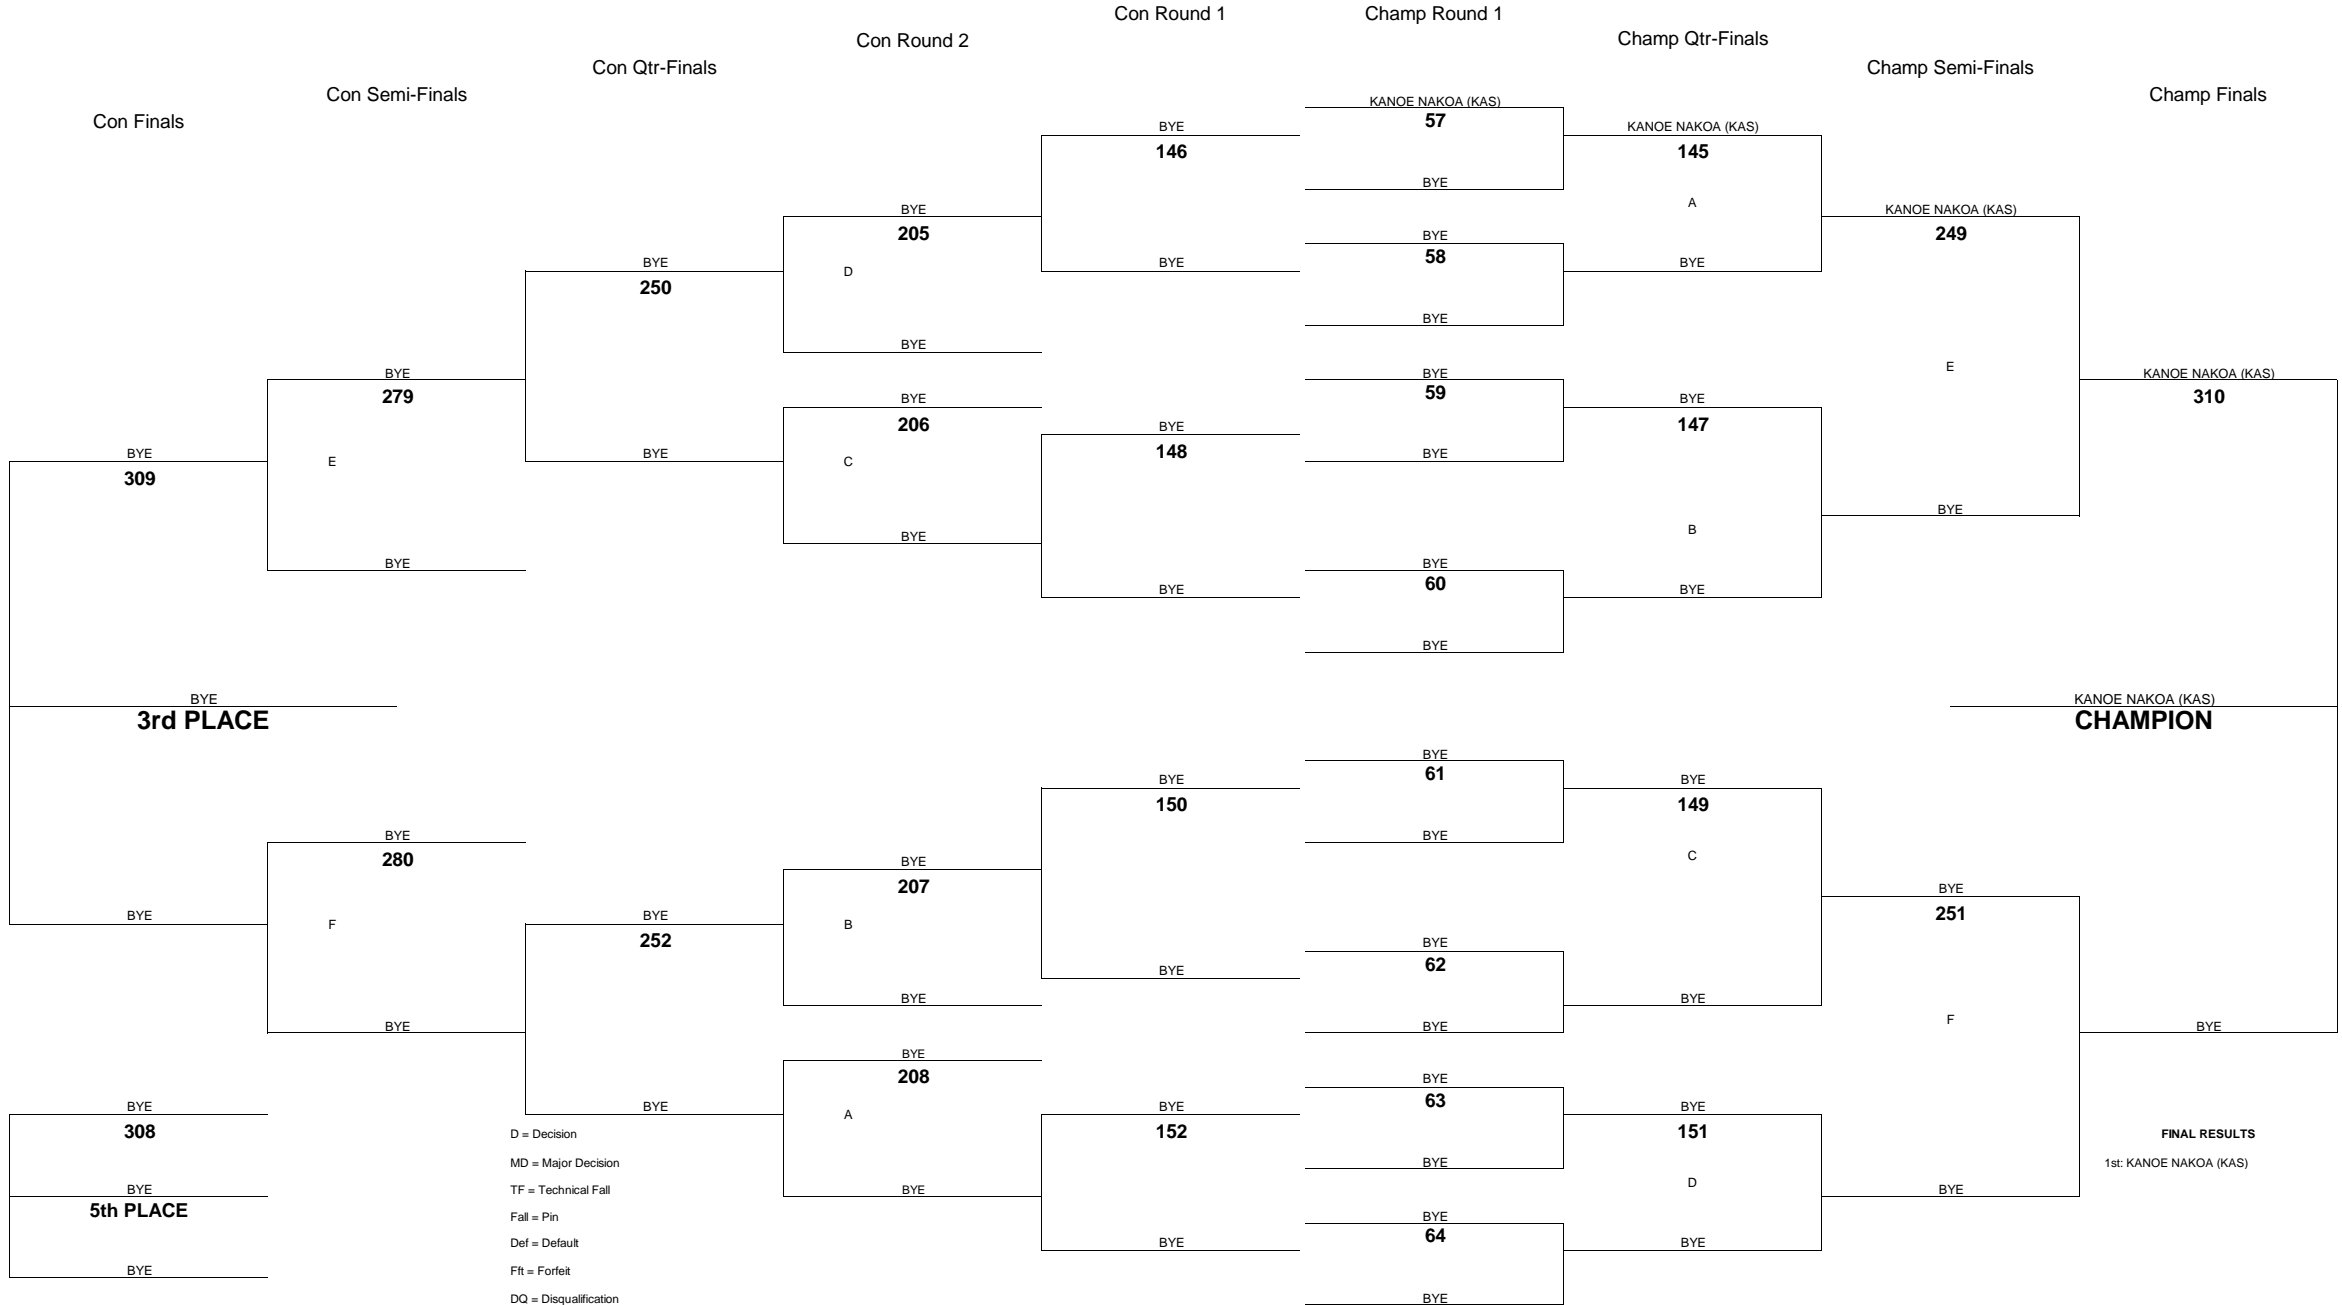

2012 OIA - EASTERN DIVISION J.V. GIRLS WRESTLING CHAMPIONSHIPS

WEIGHT CLASS
130

WEIGHT CLASS
130

2012 OIA - EASTERN DIVISION J.V. GIRLS WRESTLING CHAMPIONSHIPS

WEIGHT CLASS
140

WEIGHT CLASS
140

2012 OIA - EASTERN DIVISION J.V. GIRLS WRESTLING CHAMPIONSHIPS