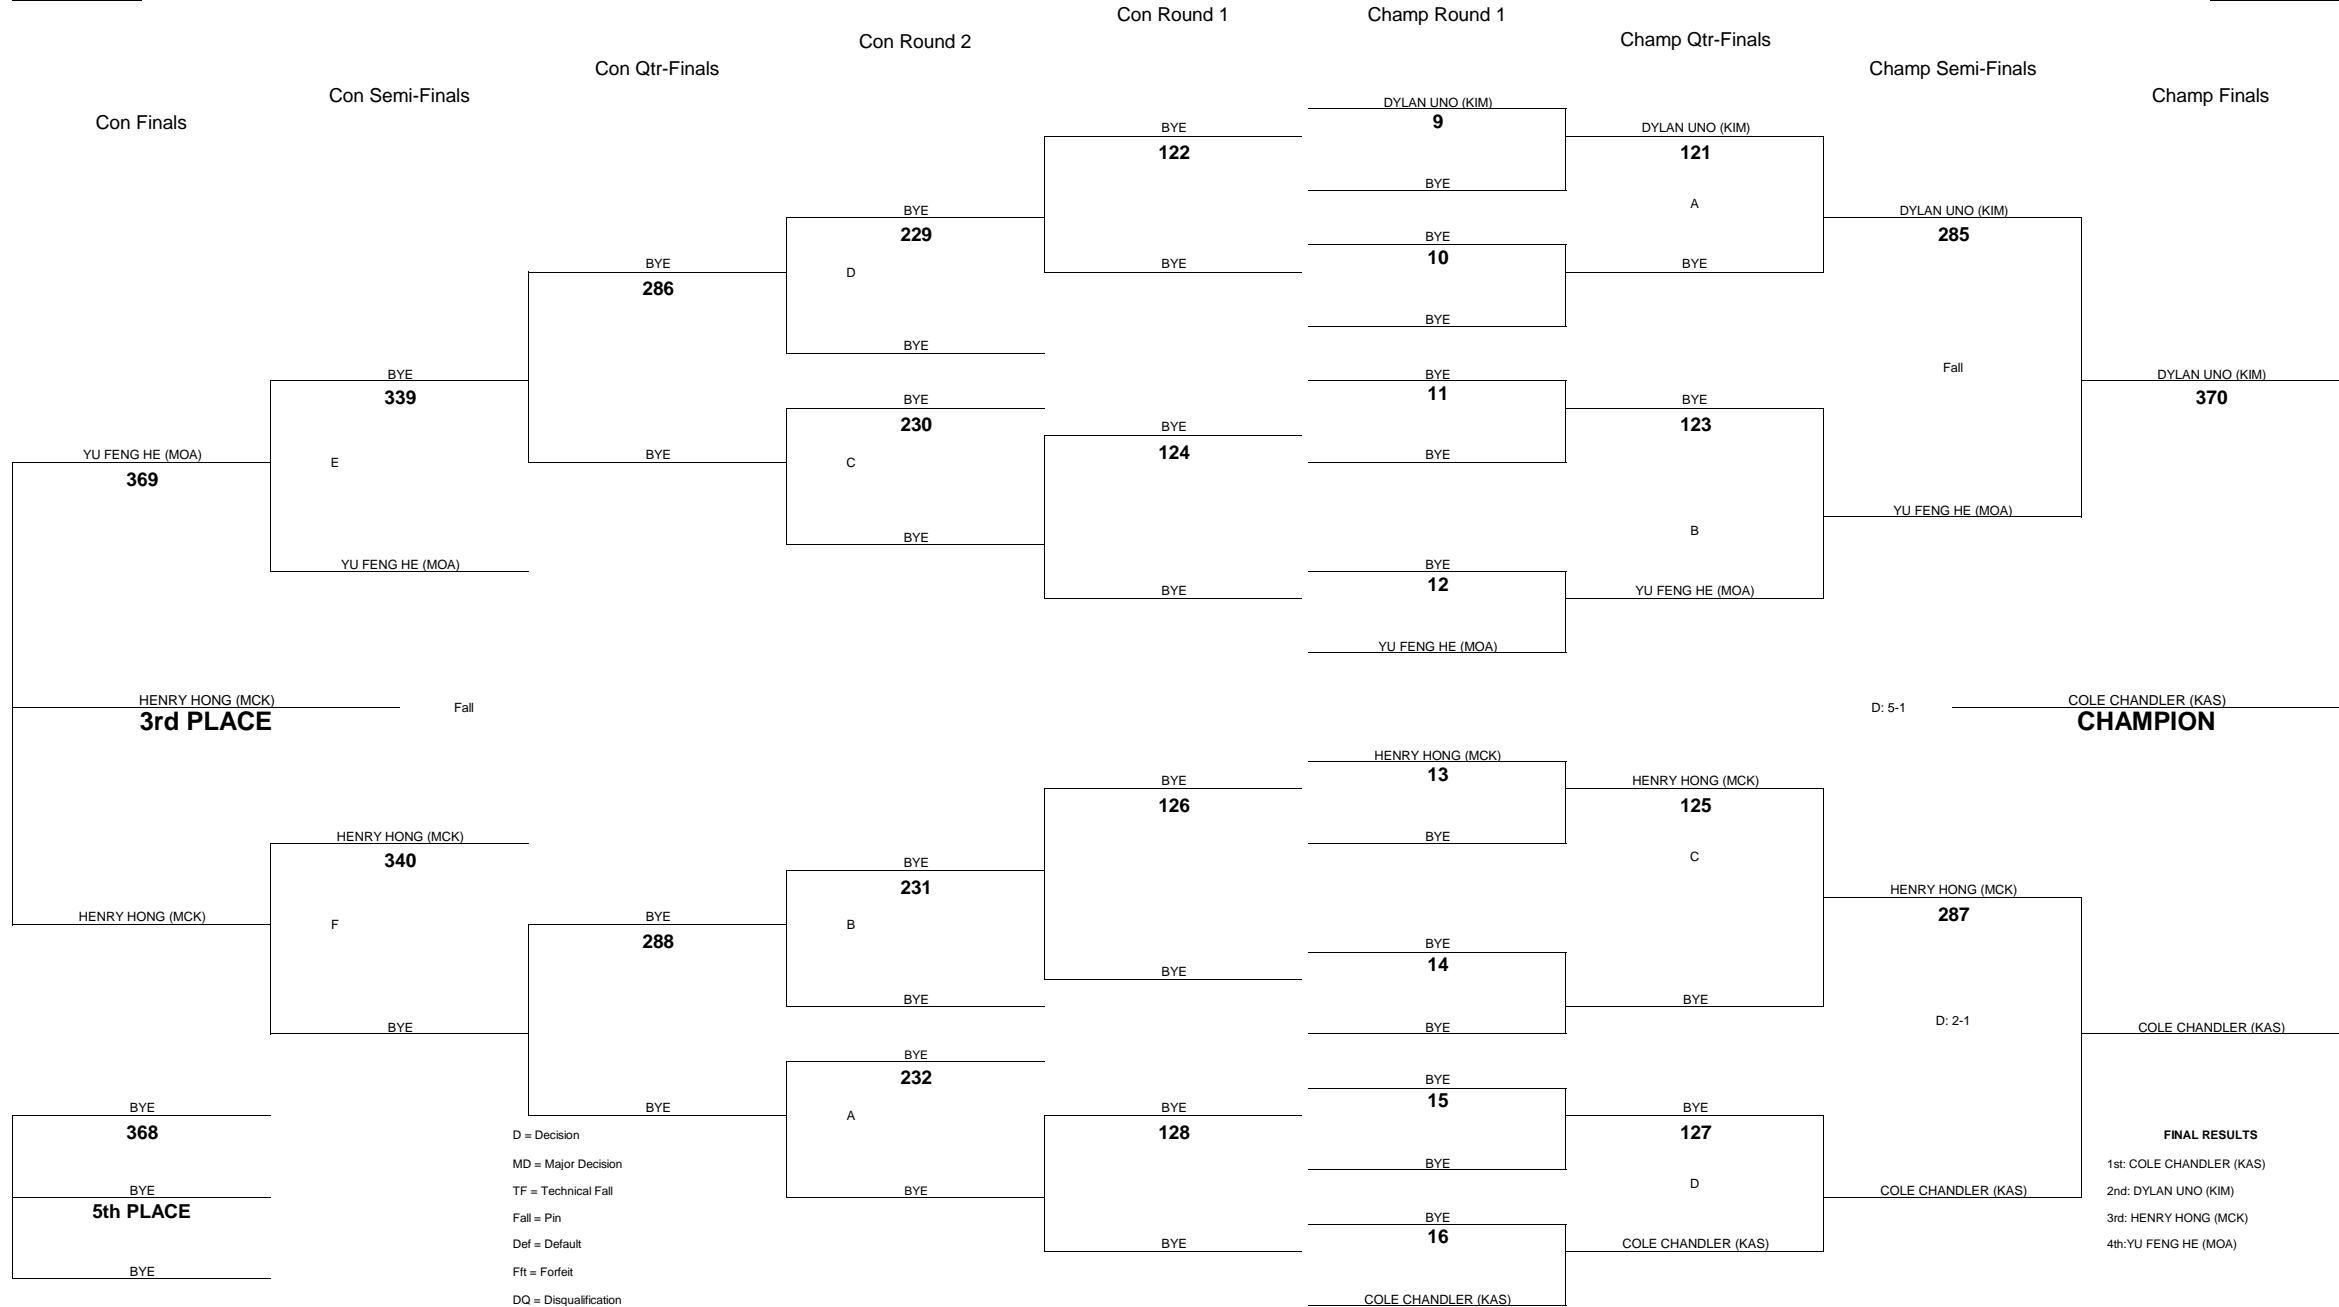

2012 OIA - EASTERN DIVISION VARSITY BOYS WRESTLING CHAMPIONSHIPS

WEIGHT CLASS
108

WEIGHT CLASS
108

2012 OIA - EASTERN DIVISION VARSITY BOYS WRESTLING CHAMPIONSHIPS

WEIGHT CLASS
114

WEIGHT CLASS
114

2012 OIA - EASTERN DIVISION VARSITY BOYS WRESTLING CHAMPIONSHIPS