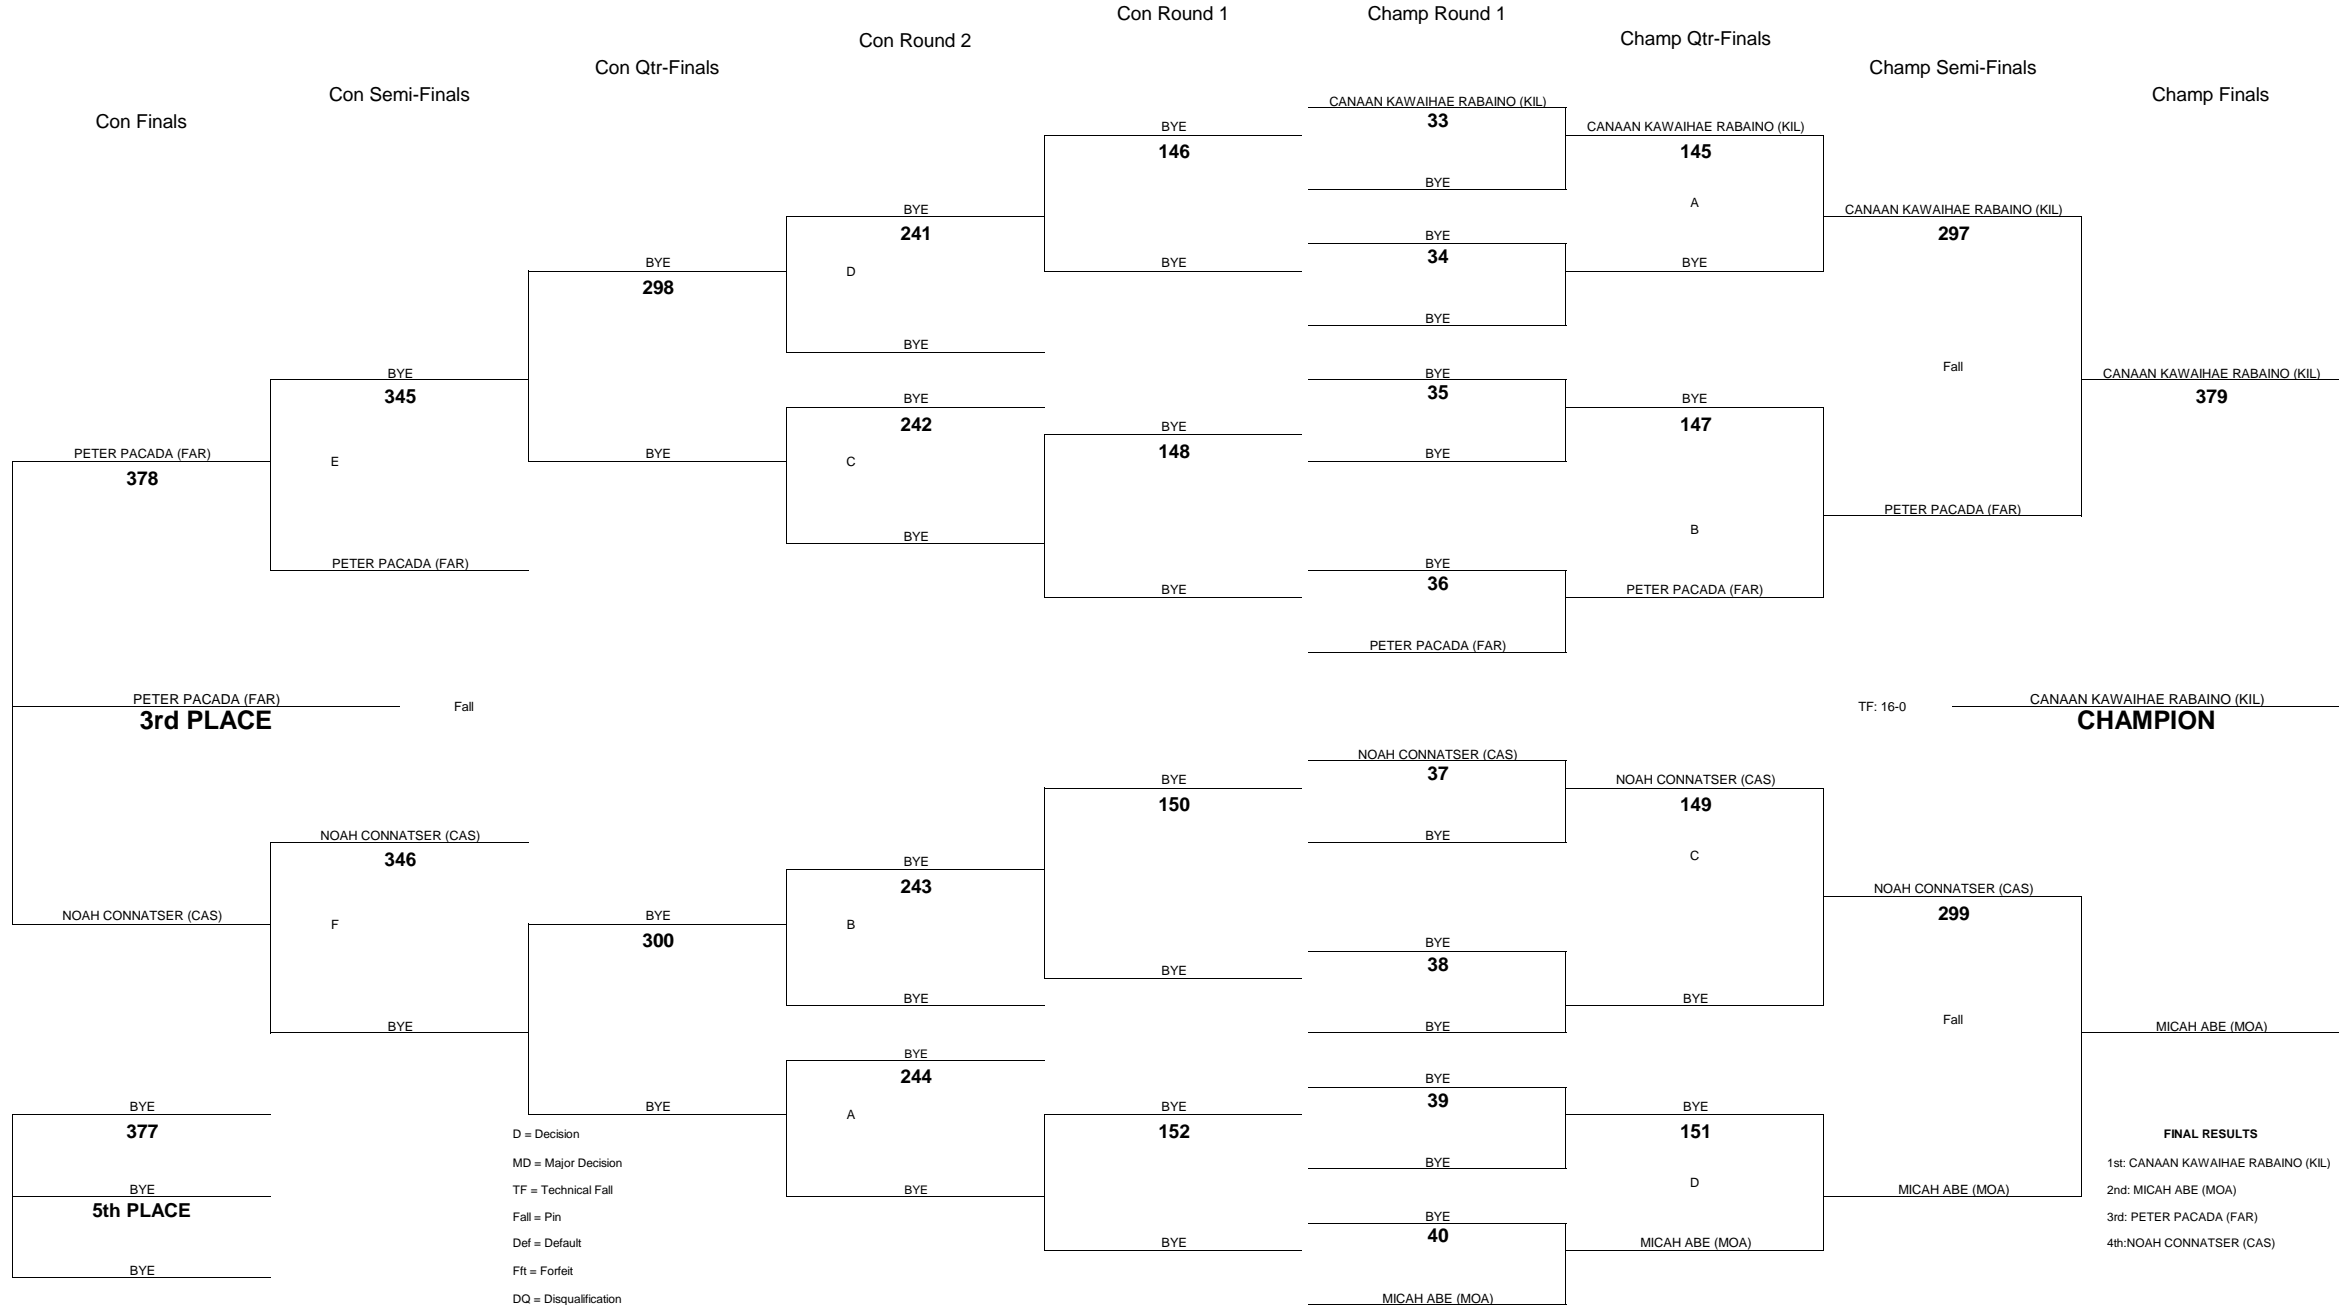

2012 OIA - EASTERN DIVISION J.V. BOYS WRESTLING CHAMPIONSHIPS

WEIGHT CLASS
120

WEIGHT CLASS
120

2012 OIA - EASTERN DIVISION J.V. BOYS WRESTLING CHAMPIONSHIPS

WEIGHT CLASS
130

WEIGHT CLASS
130

2012 OIA - EASTERN DIVISION J.V. BOYS WRESTLING CHAMPIONSHIPS