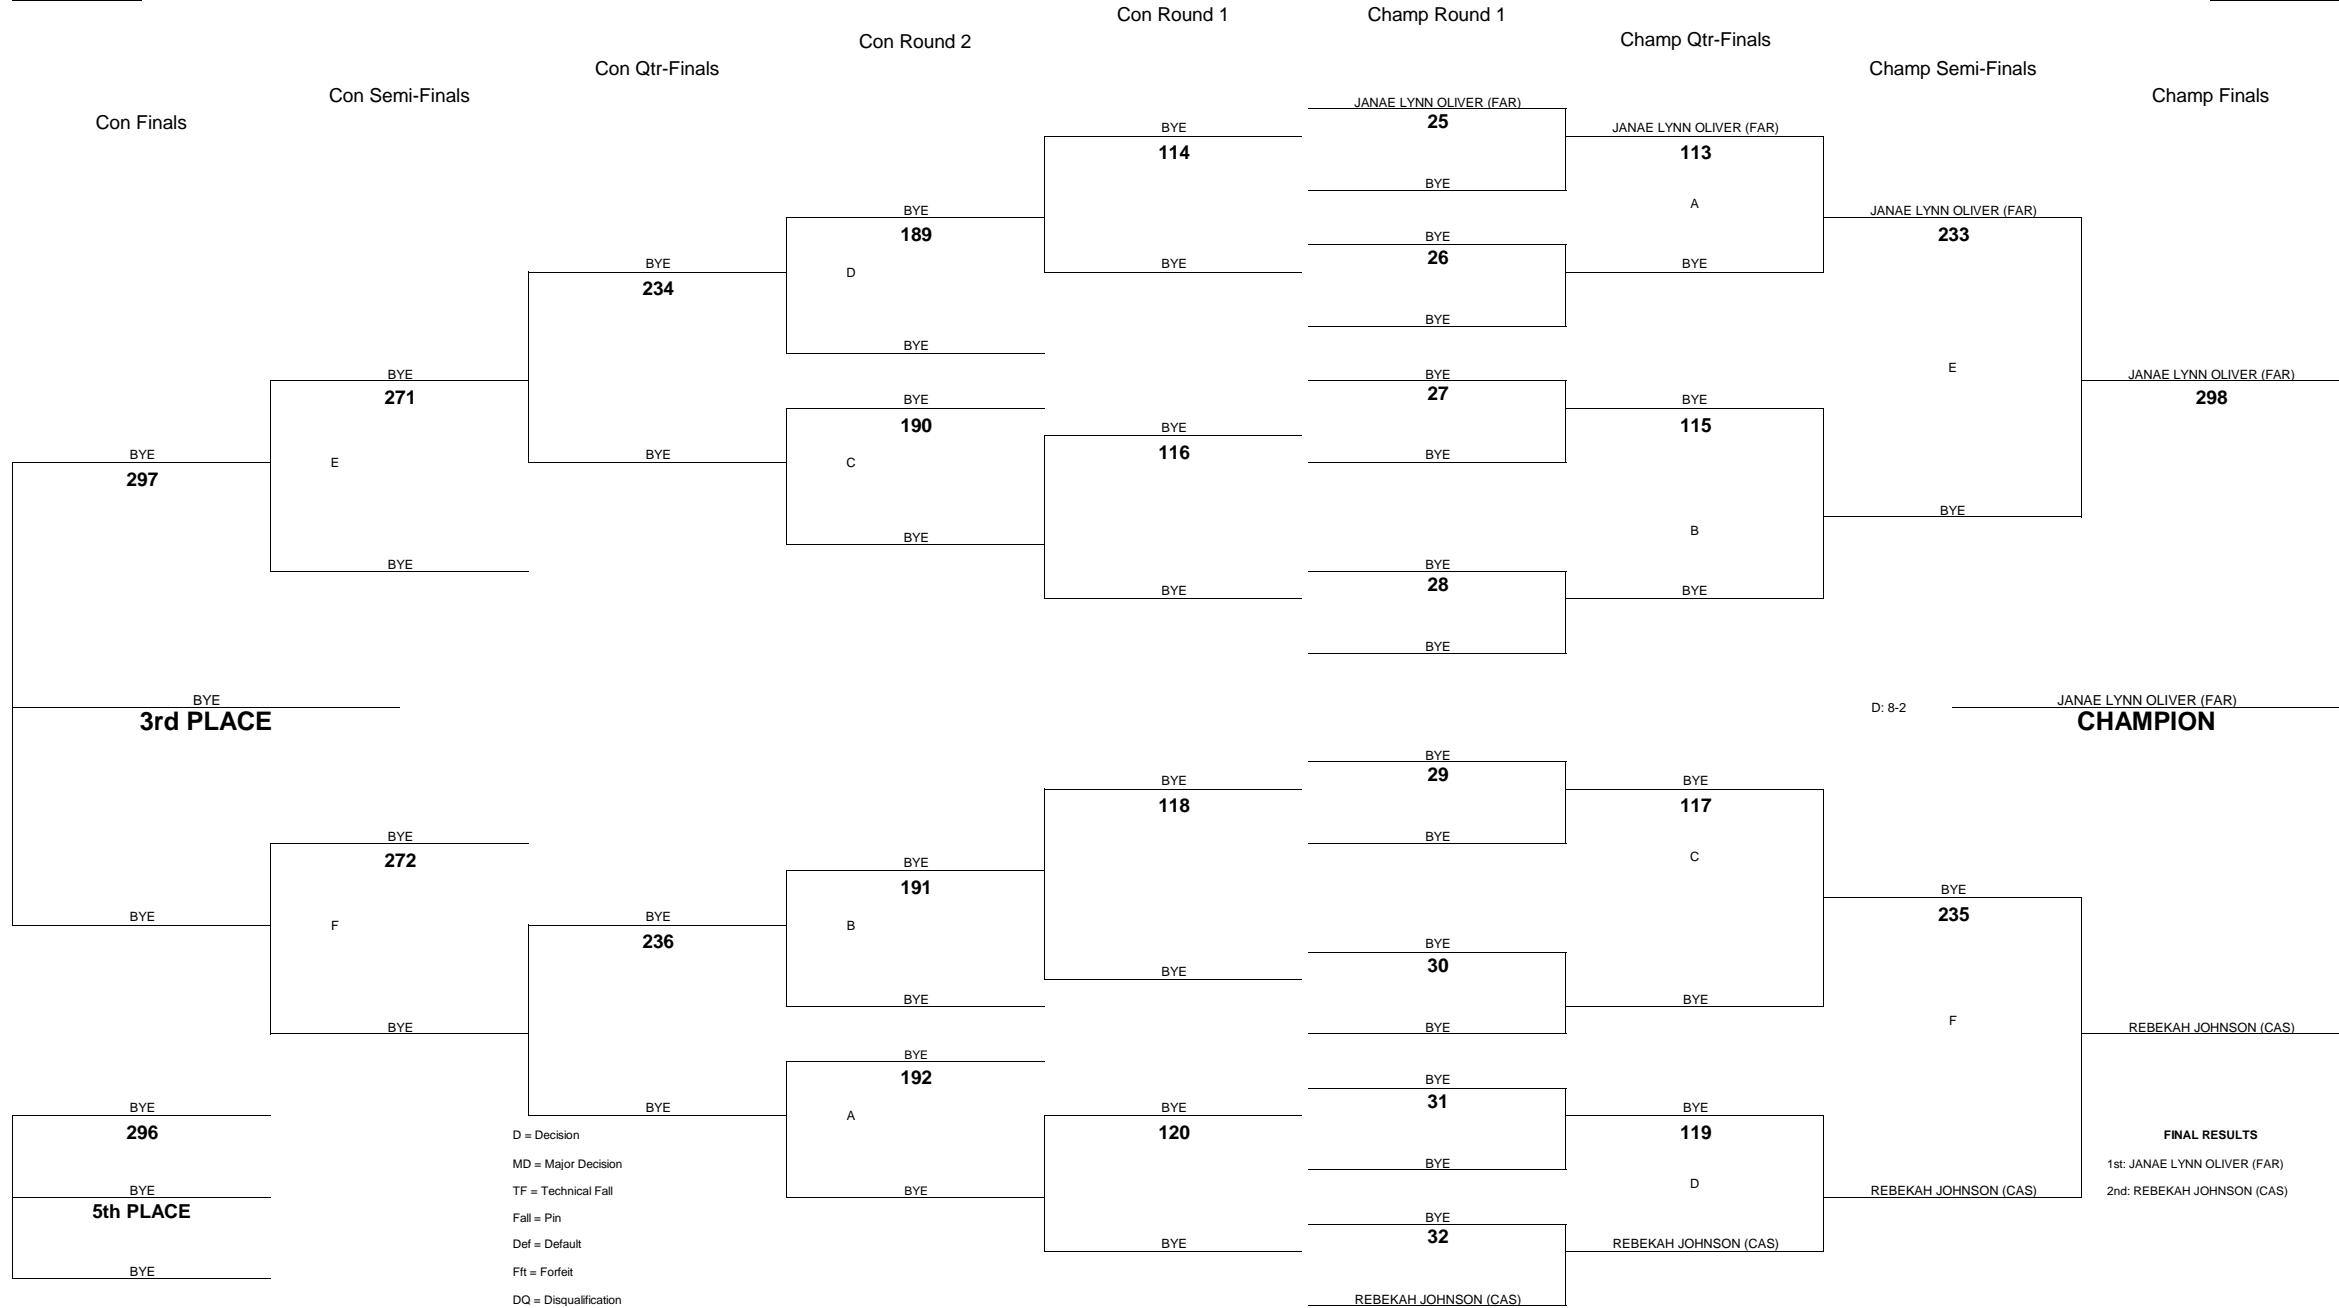

2012 OIA - EASTERN DIVISION VARSITY GIRLS WRESTLING CHAMPIONSHIPS

WEIGHT CLASS
114

WEIGHT CLASS
114