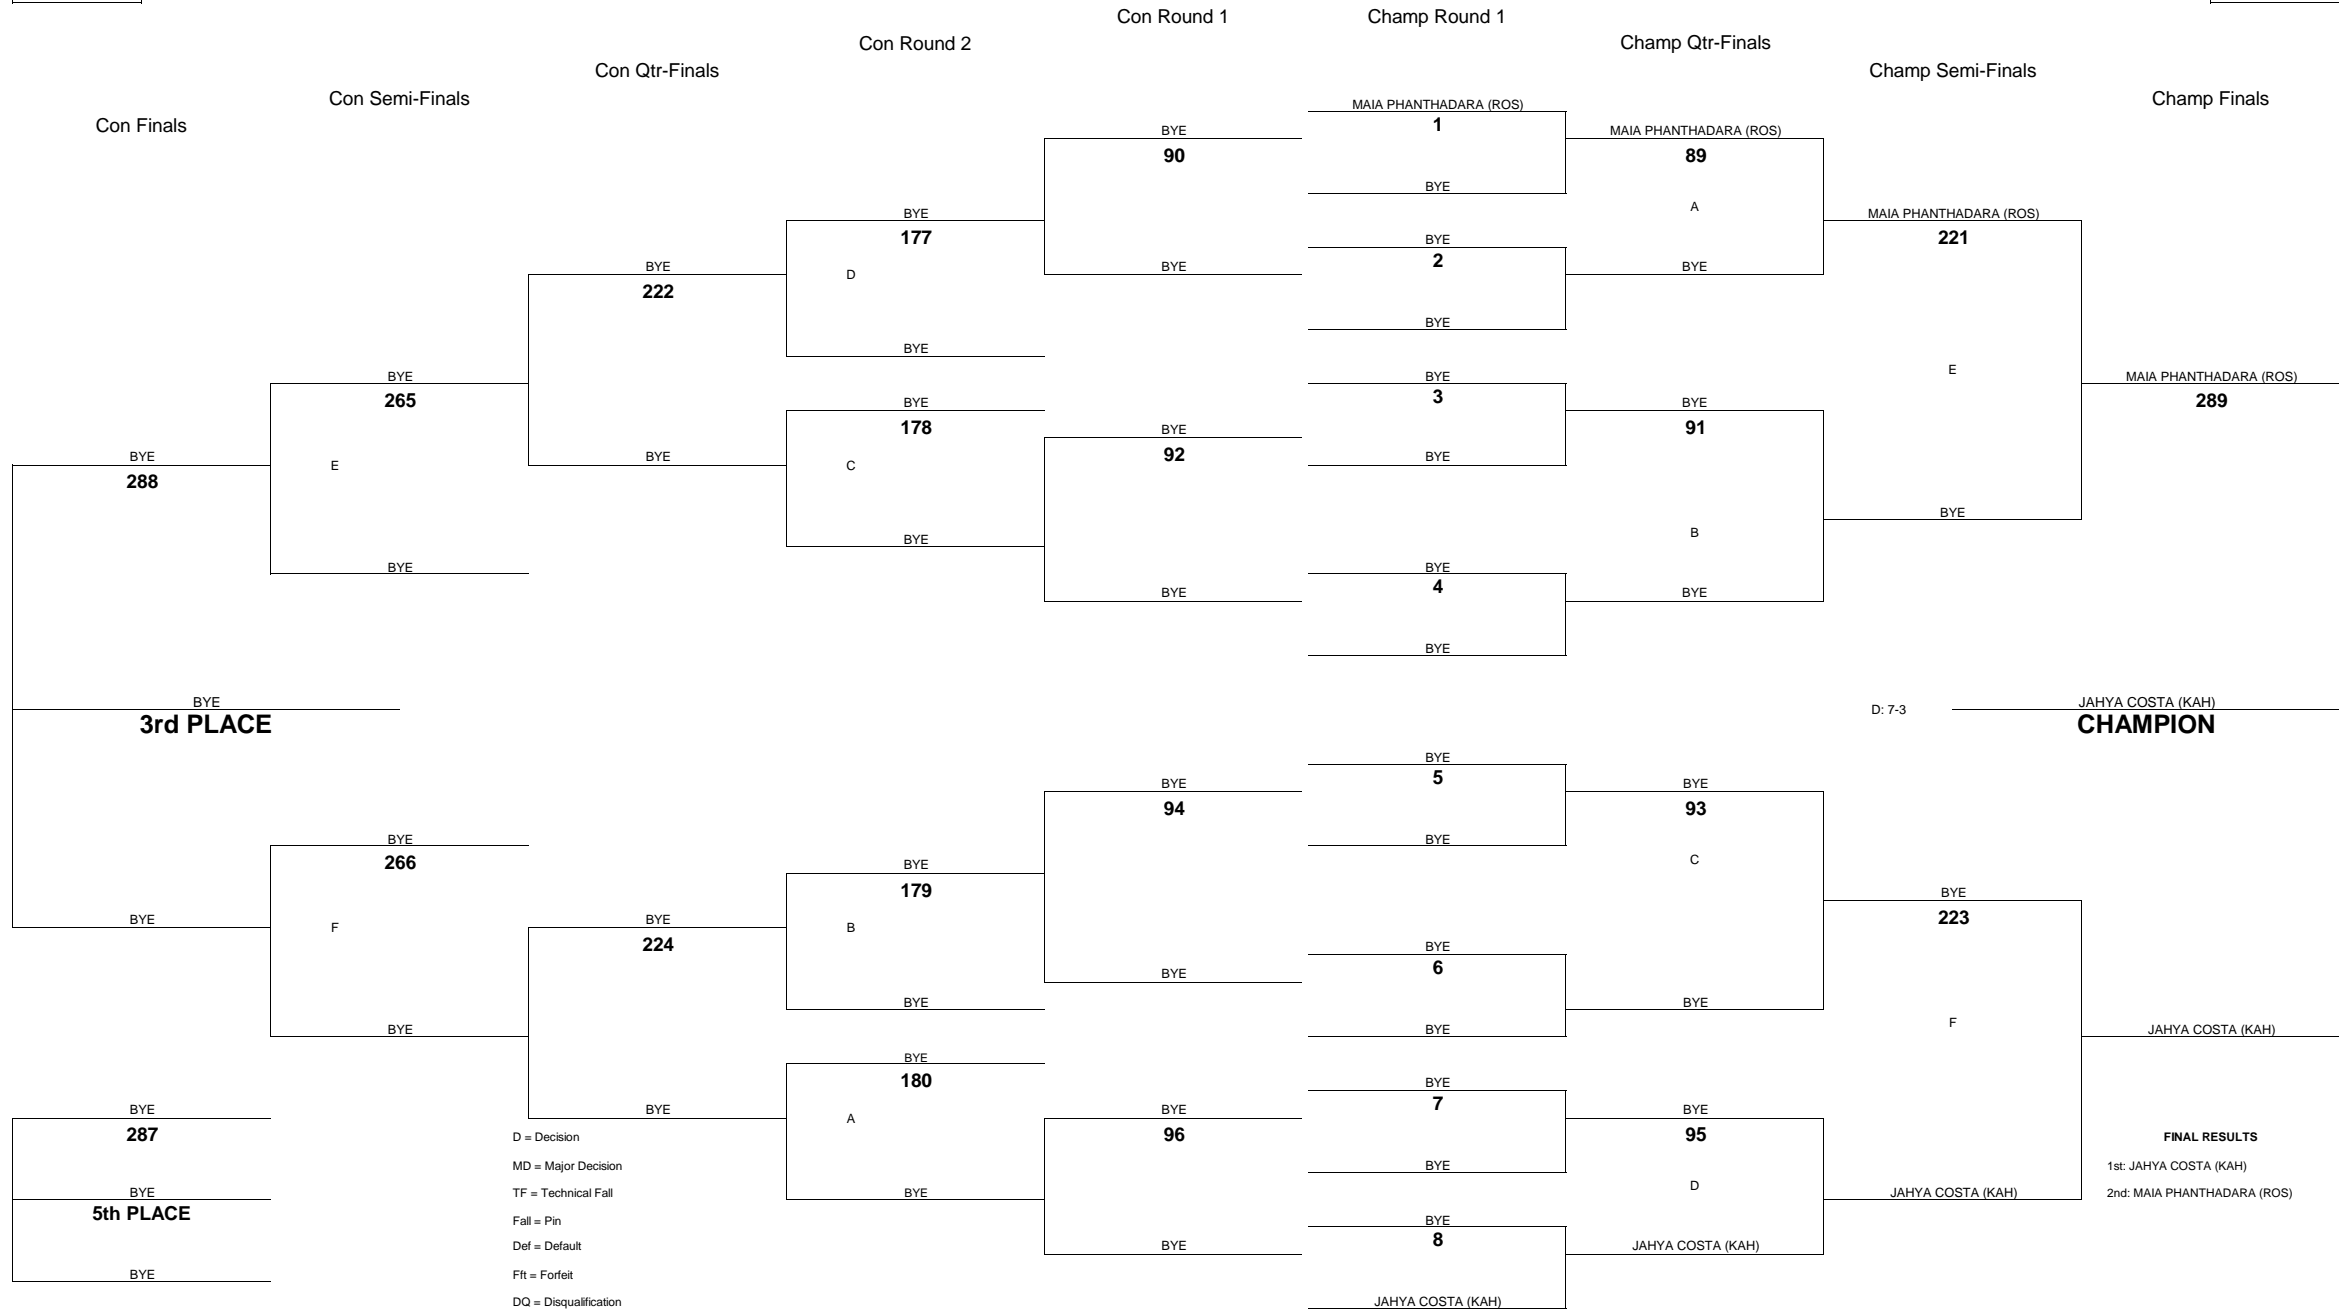

WEIGHT CLASS
98

WEIGHT CLASS
98

2012 OIA - EASTERN DIVISION VARSITY GIRLS WRESTLING CHAMPIONSHIPS

WEIGHT CLASS
103

WEIGHT CLASS
103

2012 OIA - EASTERN DIVISION VARSITY GIRLS WRESTLING CHAMPIONSHIPS

WEIGHT CLASS
108