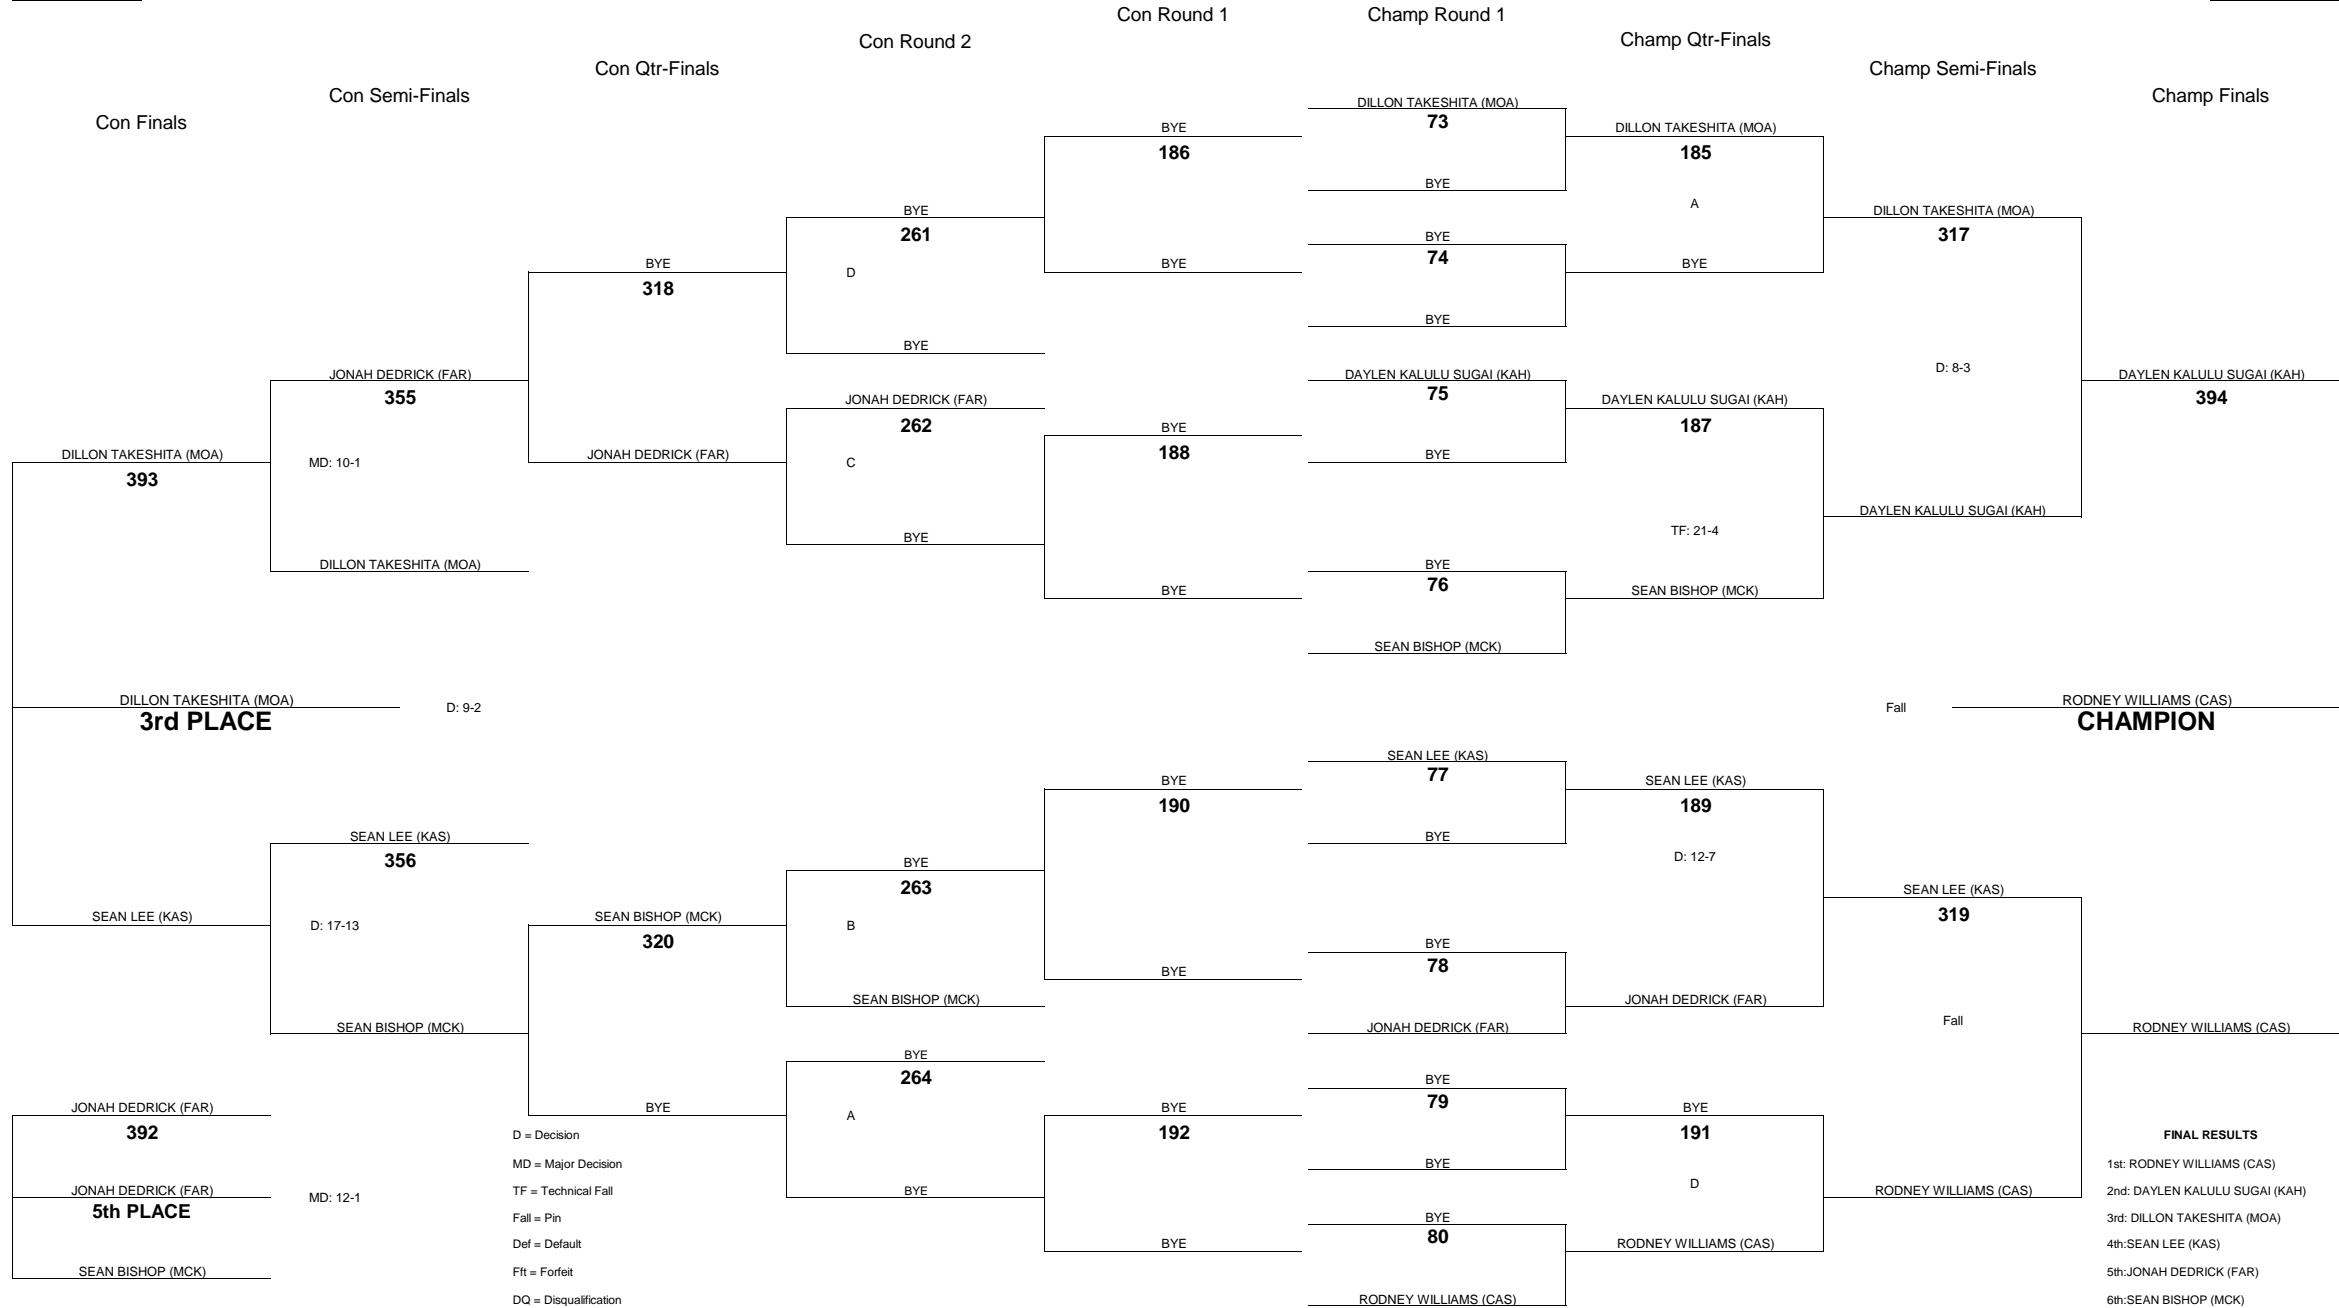

2012 OIA - EASTERN DIVISION VARSITY BOYS WRESTLING CHAMPIONSHIPS

WEIGHT CLASS
160

WEIGHT CLASS
160