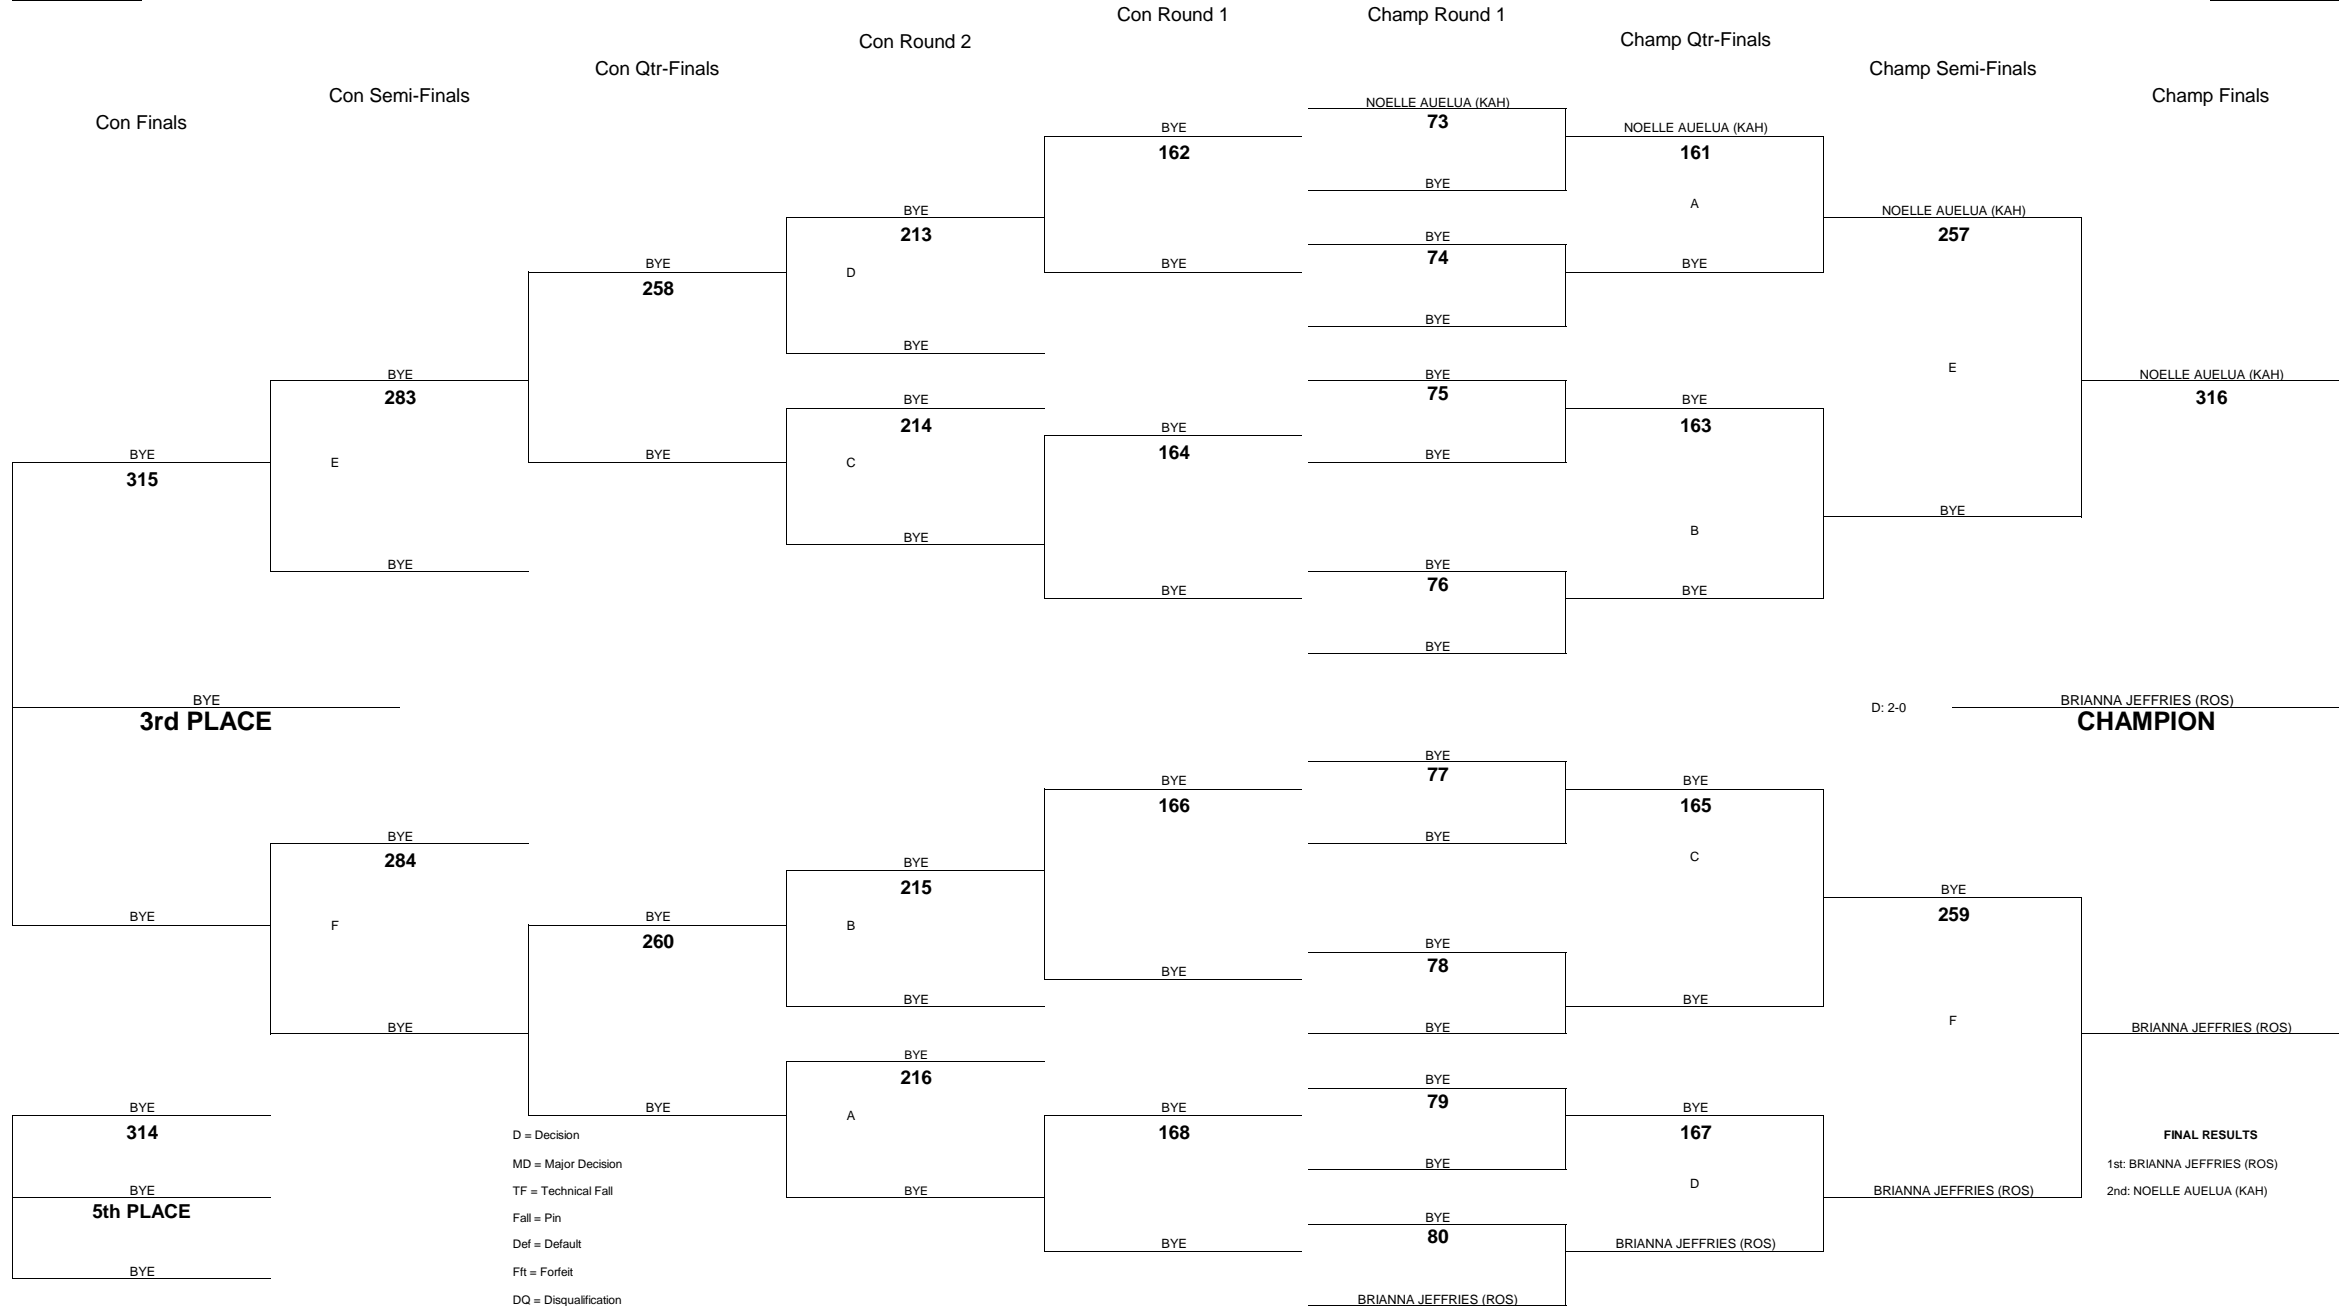

2012 OIA - EASTERN DIVISION VARSITY GIRLS WRESTLING CHAMPIONSHIPS

WEIGHT CLASS
175

WEIGHT CLASS
175