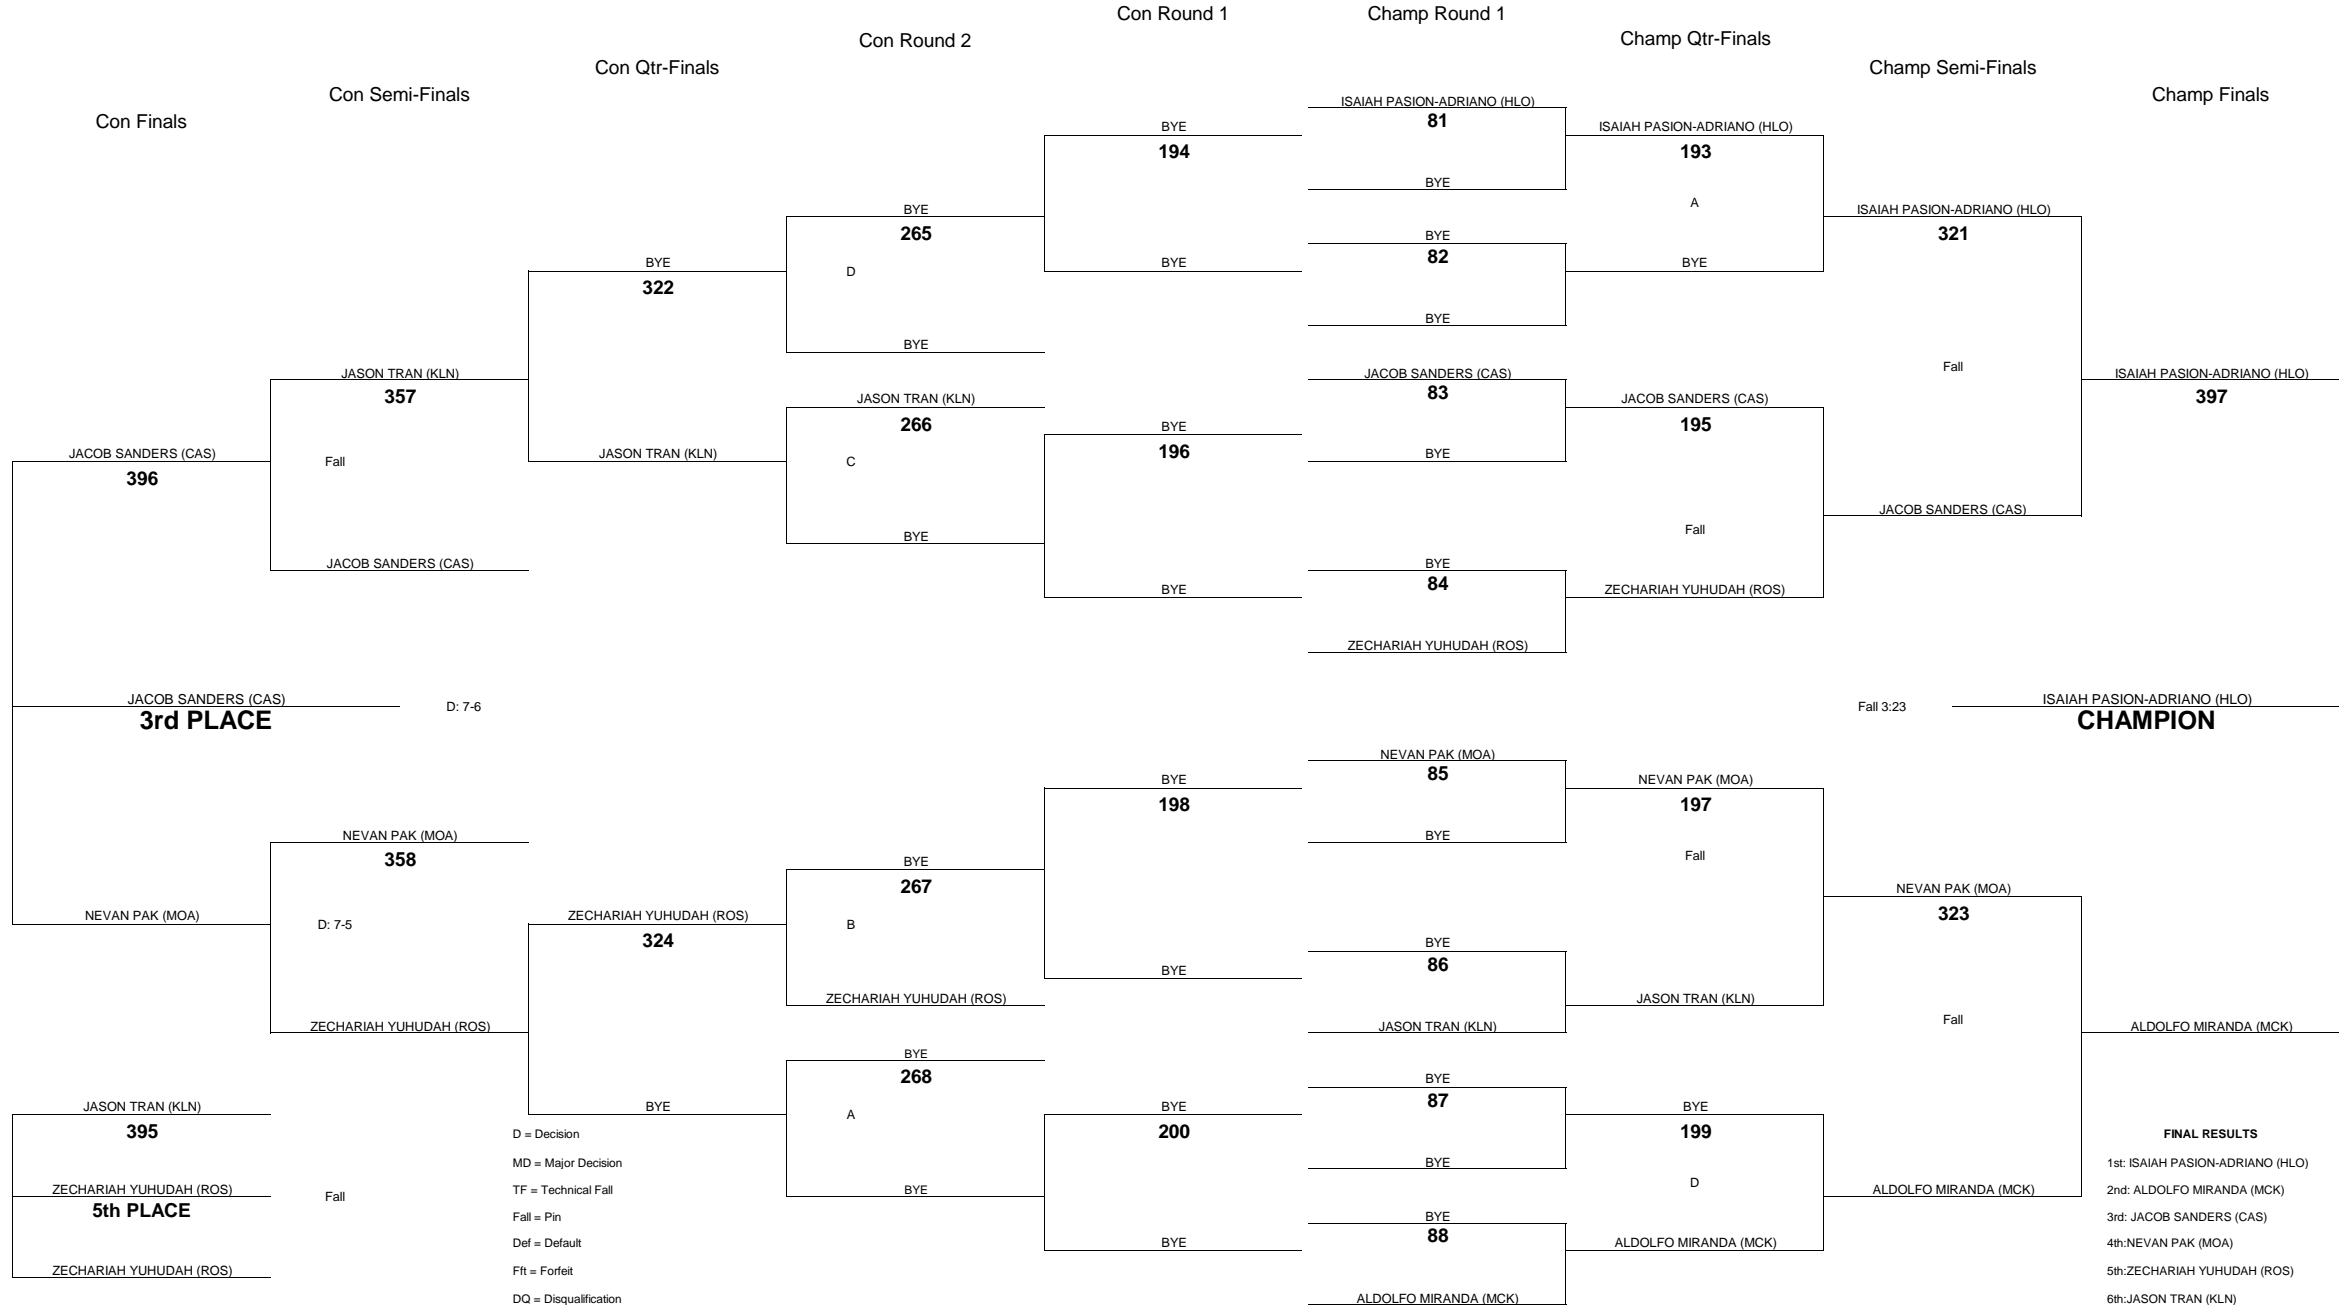

2012 OIA - EASTERN DIVISION J.V. BOYS WRESTLING CHAMPIONSHIPS

WEIGHT CLASS
171

WEIGHT CLASS
171