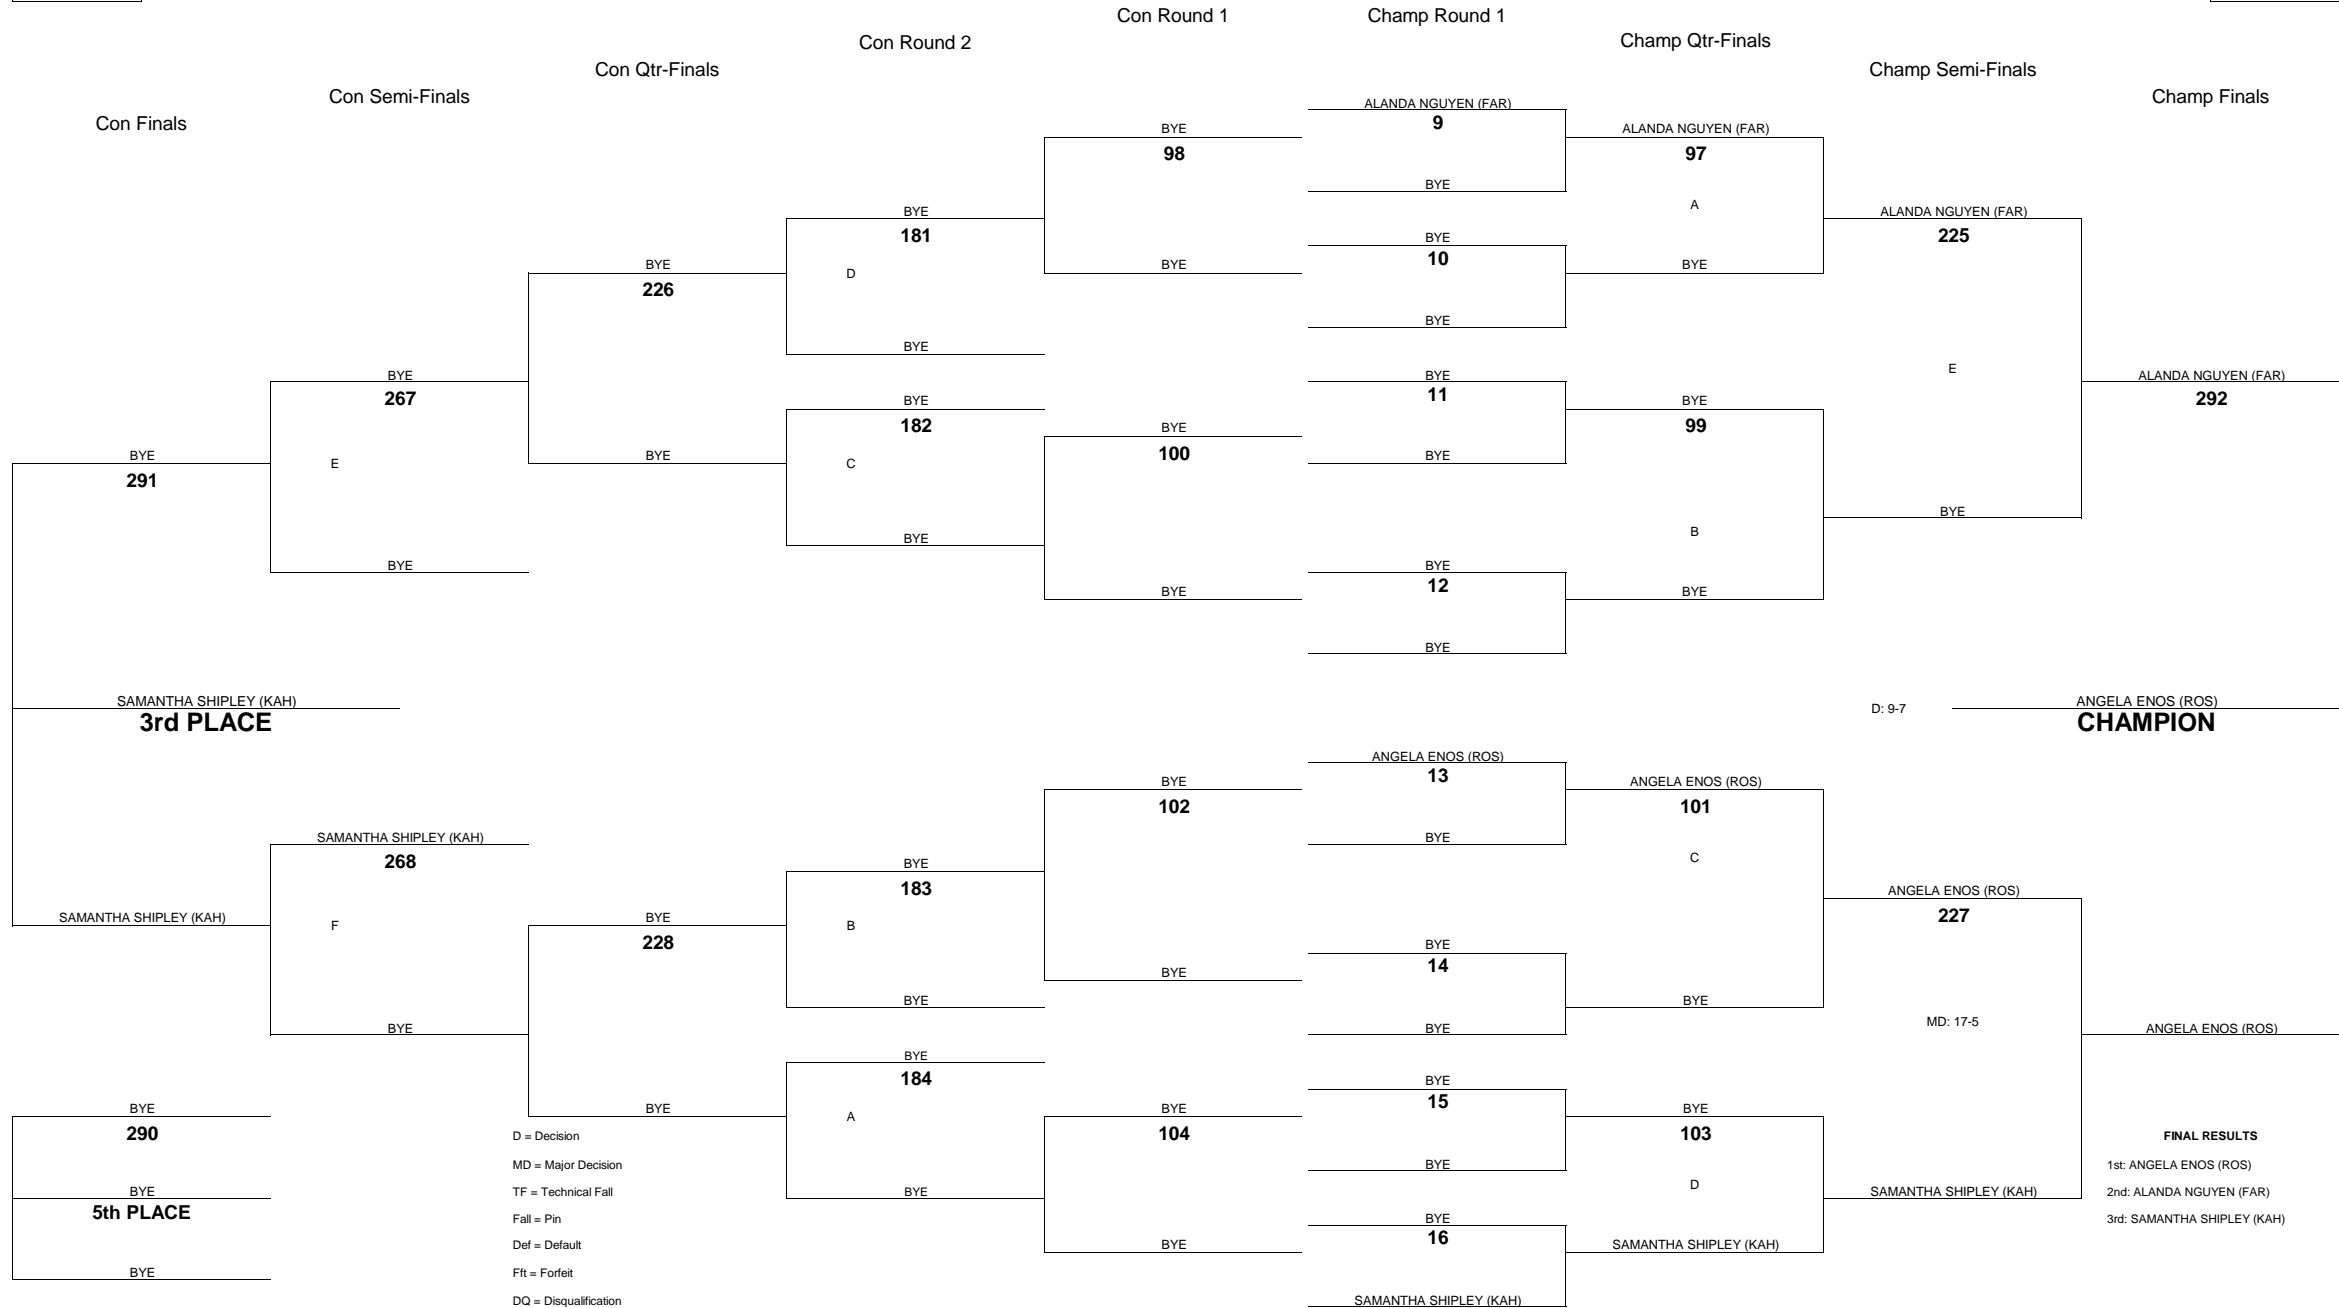

WEIGHT CLASS
98

WEIGHT CLASS
98

2012 OIA - EASTERN DIVISION VARSITY GIRLS WRESTLING CHAMPIONSHIPS

WEIGHT CLASS
103

WEIGHT CLASS
103

2012 OIA - EASTERN DIVISION VARSITY GIRLS WRESTLING CHAMPIONSHIPS

WEIGHT CLASS
108