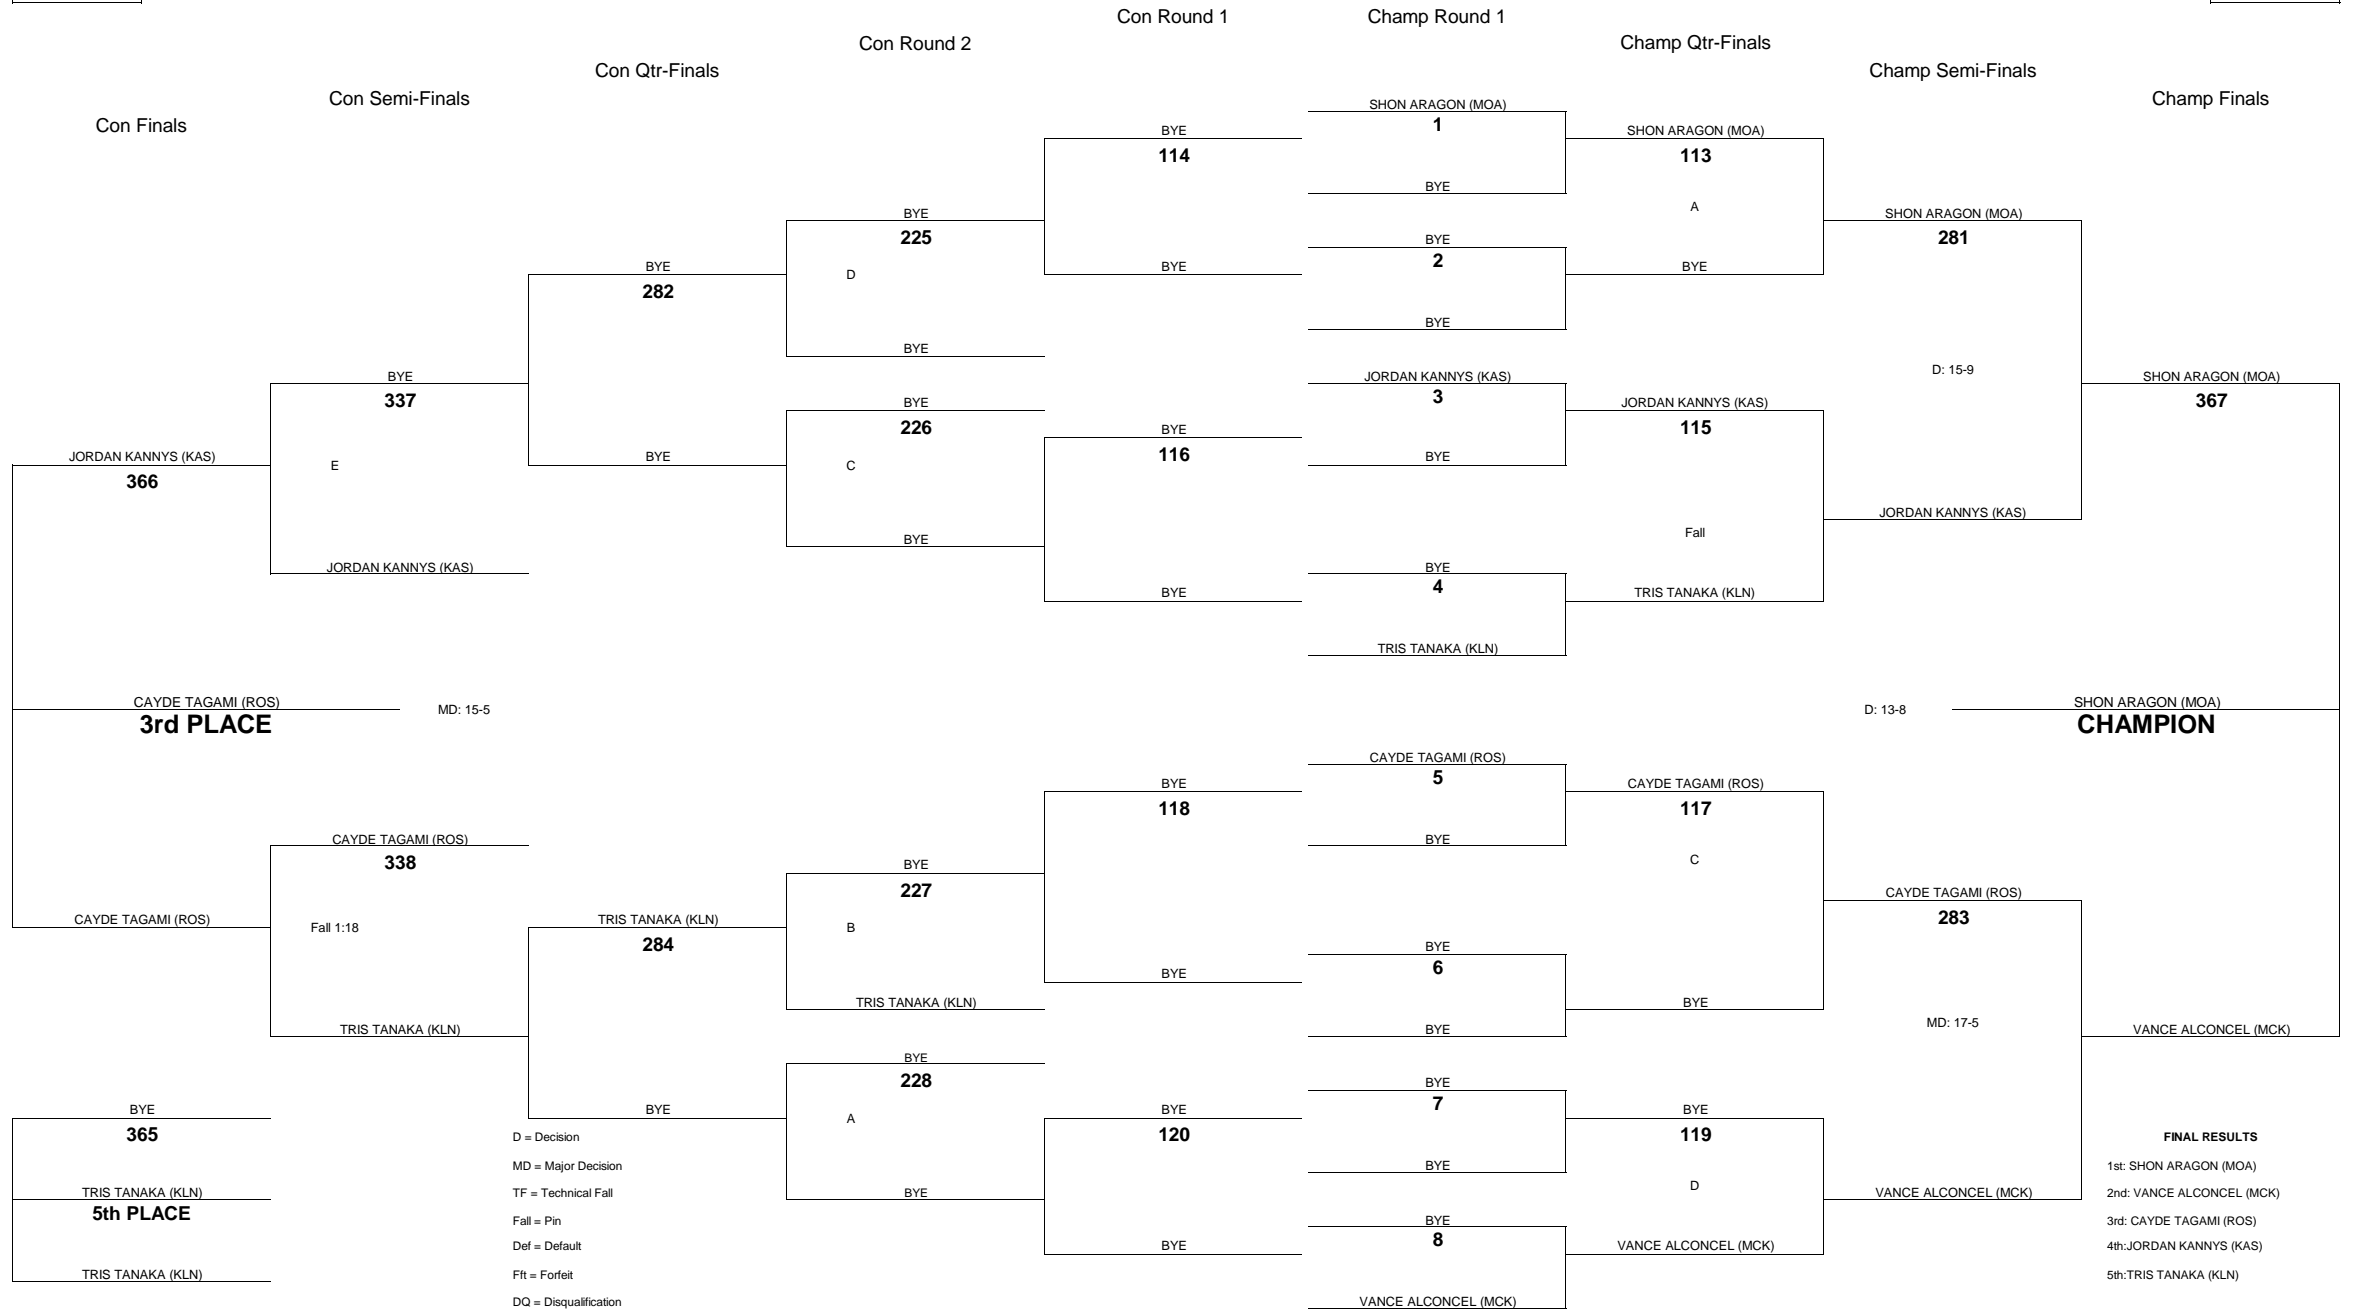

2012 OIA - EASTERN DIVISION J.V. BOYS WRESTLING CHAMPIONSHIPS

WEIGHT CLASS

108

WEIGHT CLASS

108

2012 OIA - EASTERN DIVISION J.V. BOYS WRESTLING CHAMPIONSHIPS

WEIGHT CLASS
114

WEIGHT CLASS
114