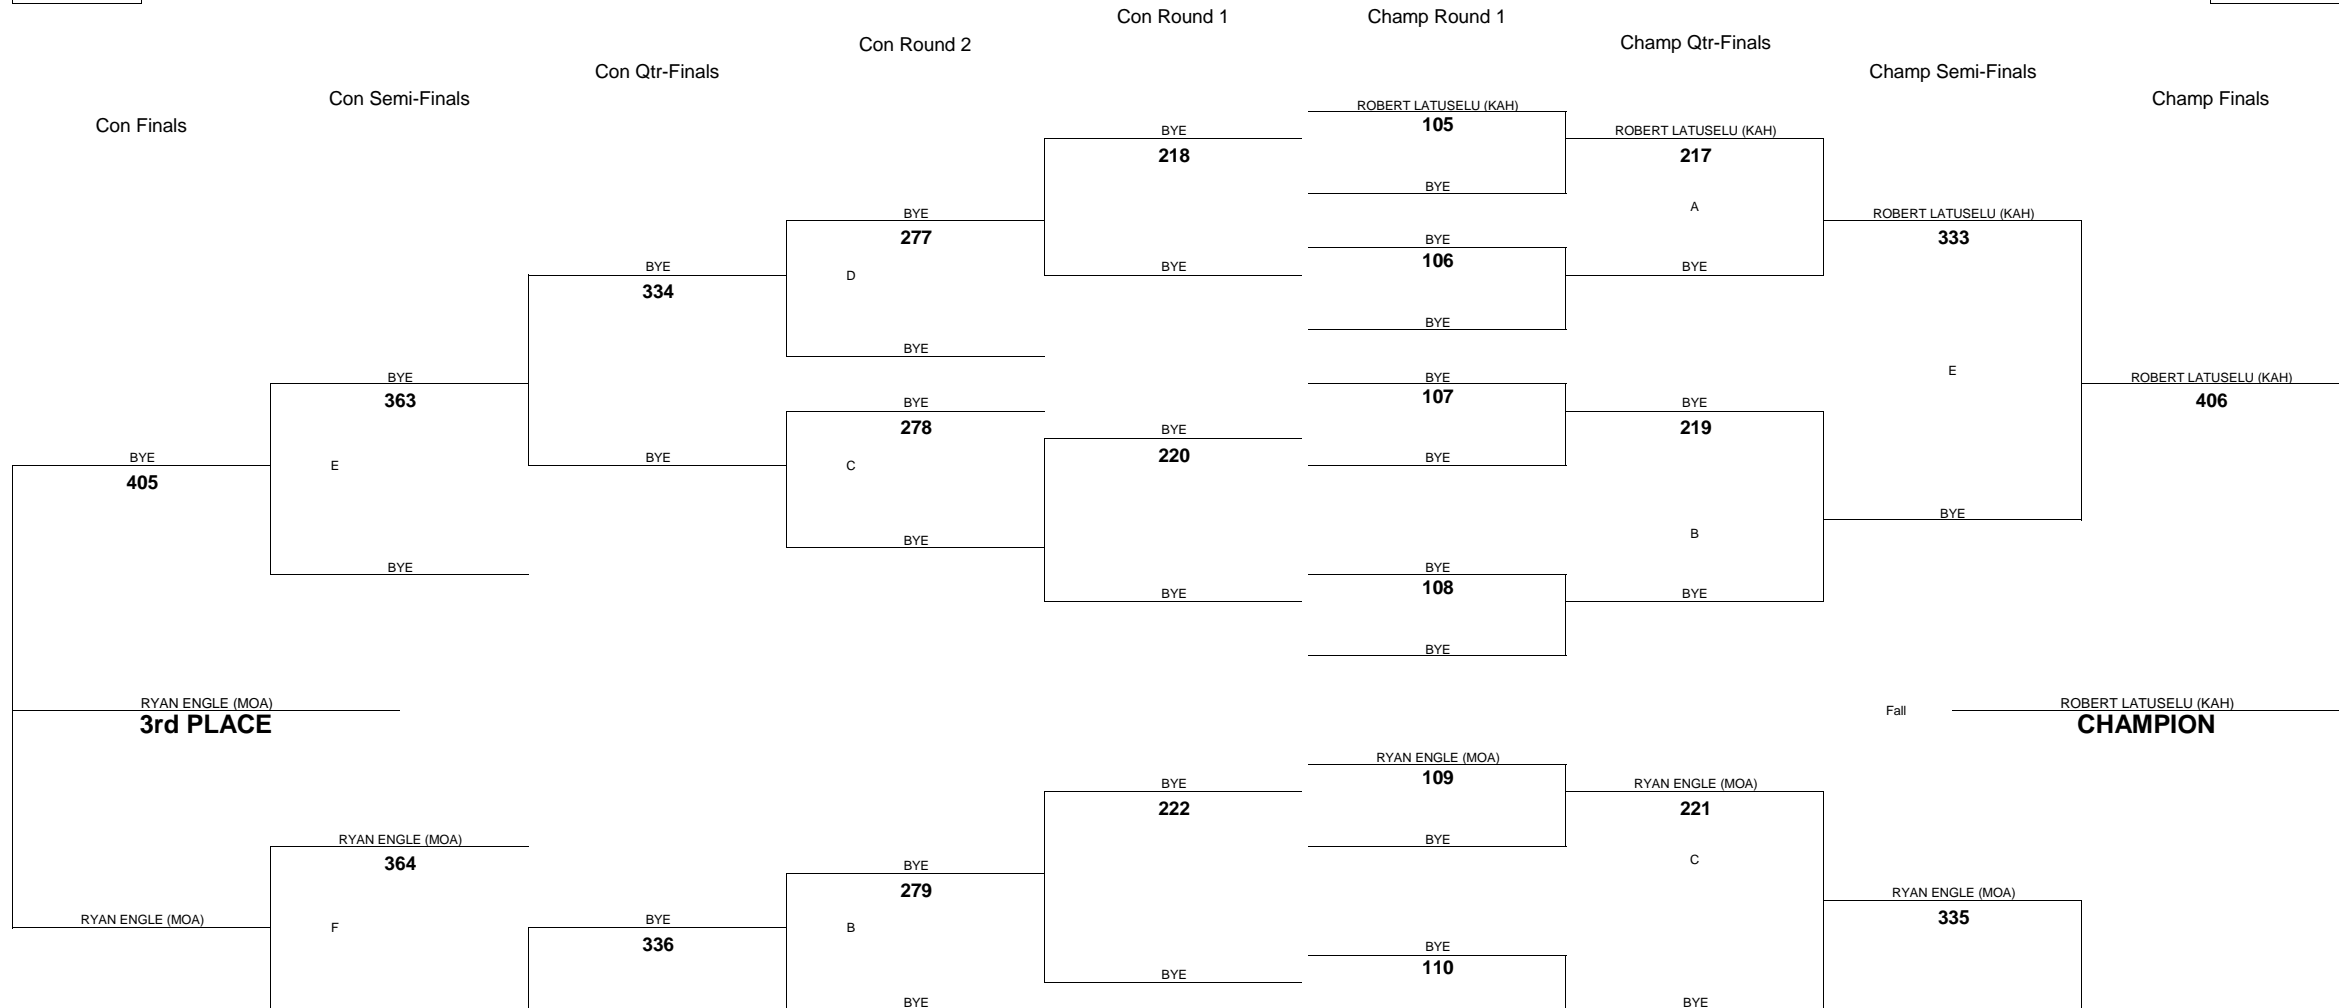

2012 OIA - EASTERN DIVISION VARSITY BOYS WRESTLING CHAMPIONSHIPS

WEIGHT CLASS
215

WEIGHT CLASS
215

2012 OIA - EASTERN DIVISION VARSITY BOYS WRESTLING CHAMPIONSHIPS

WEIGHT CLASS
285

WEIGHT CLASS
285

2012 OIA - EASTERN DIVISION J.V. GIRLS WRESTLING CHAMPIONSHIPS