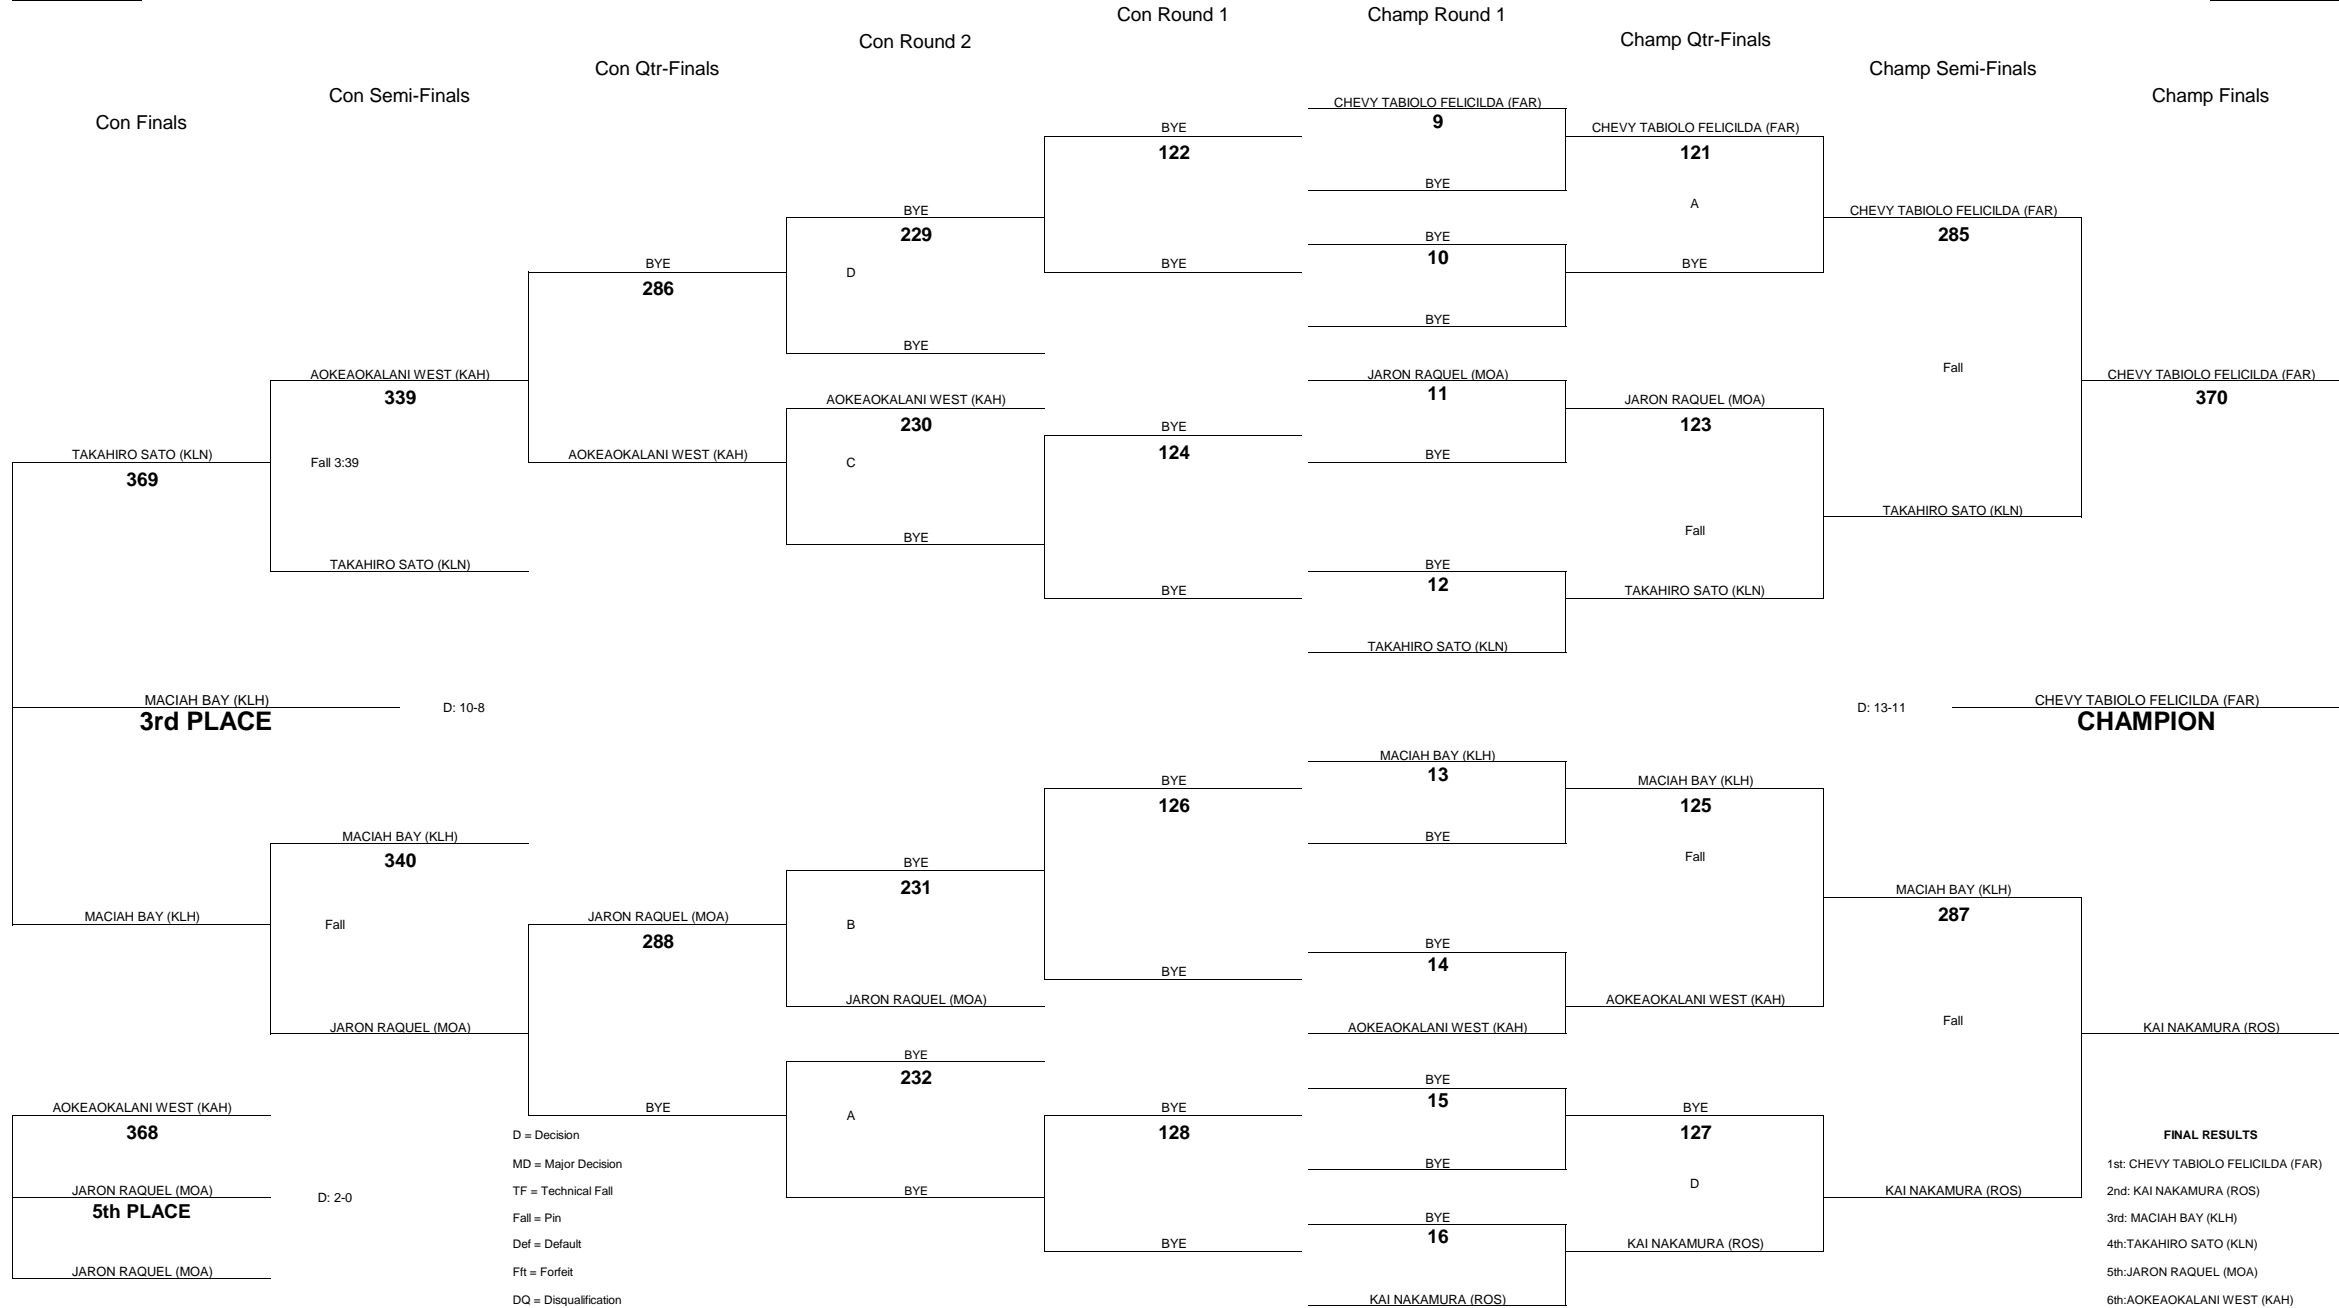

2012 OIA - EASTERN DIVISION J.V. BOYS WRESTLING CHAMPIONSHIPS

WEIGHT CLASS

108

WEIGHT CLASS

108

2012 OIA - EASTERN DIVISION J.V. BOYS WRESTLING CHAMPIONSHIPS

WEIGHT CLASS
114

WEIGHT CLASS
114