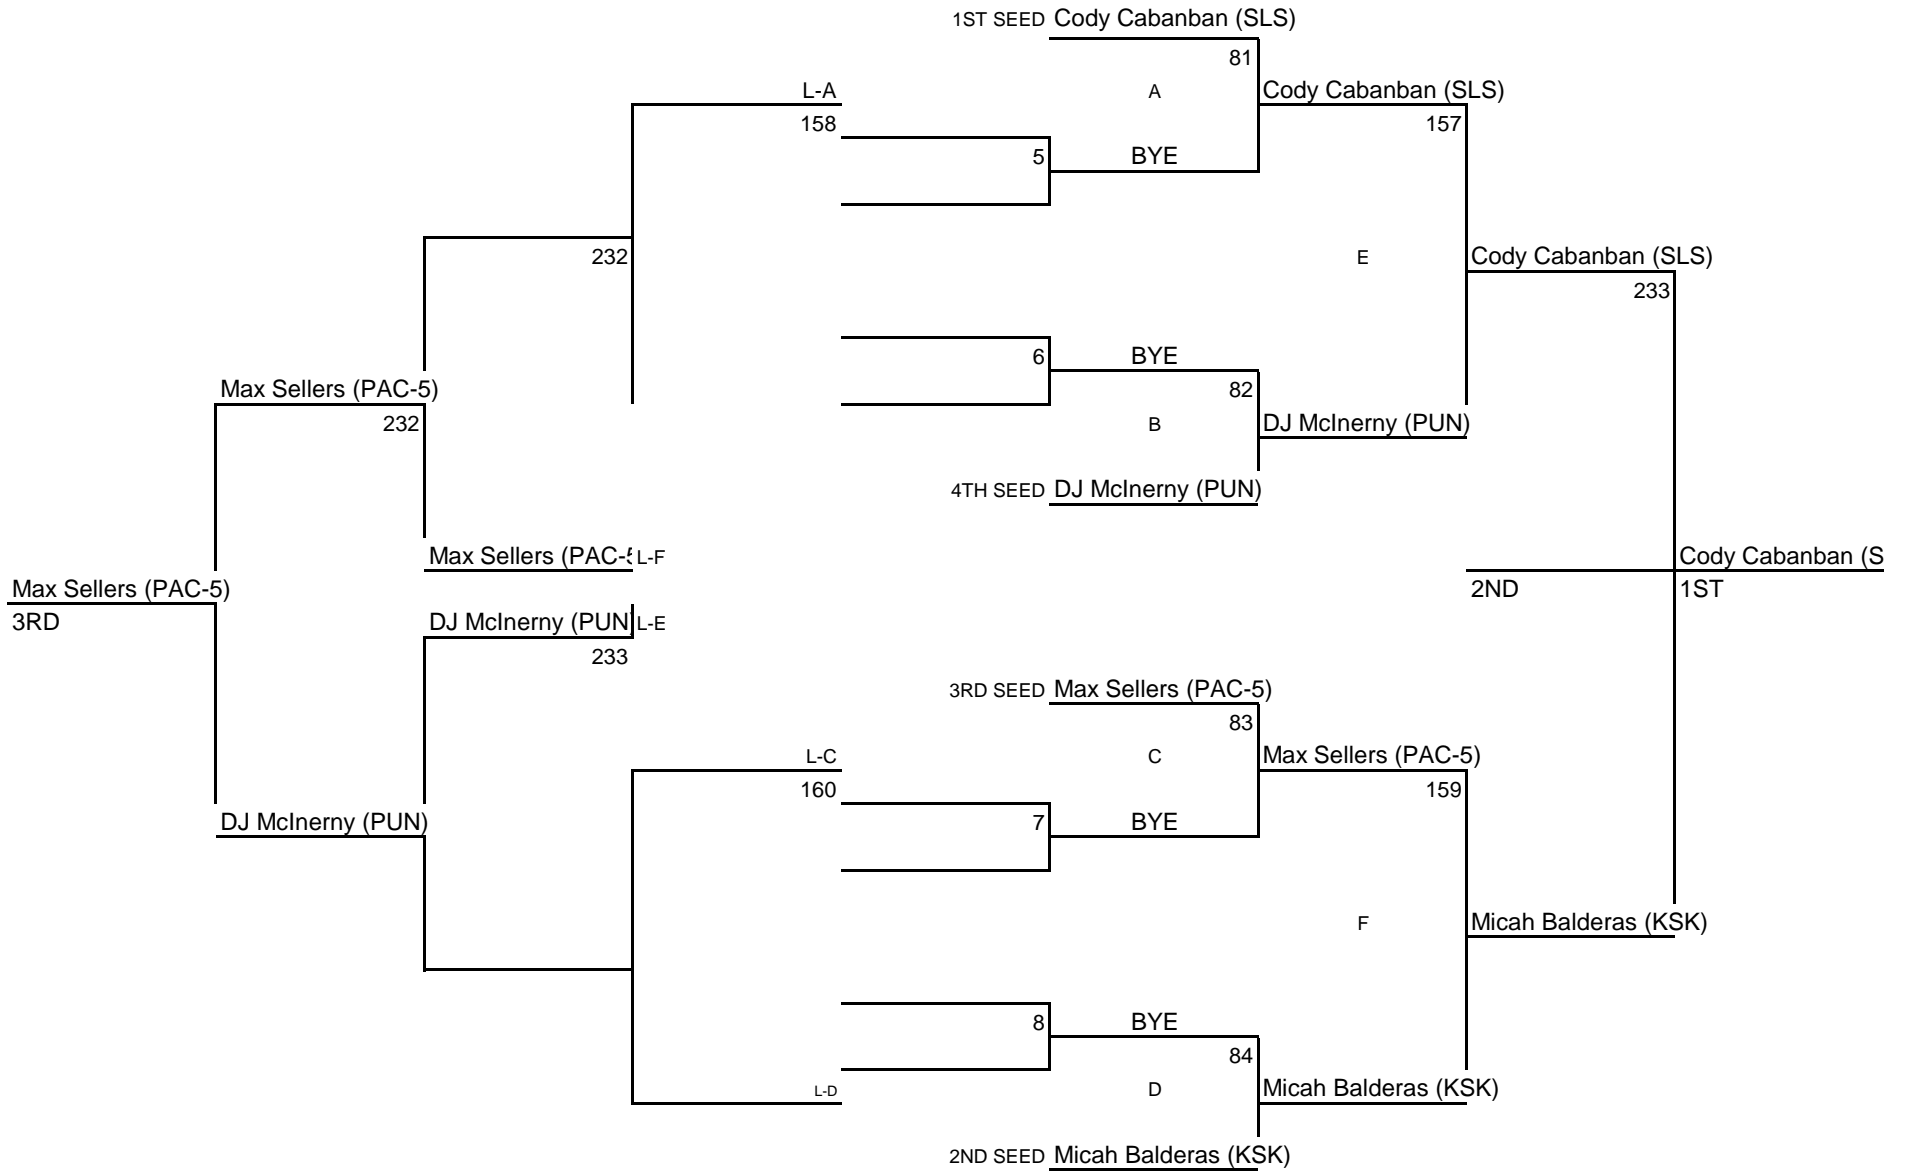

ILH INTERMEDIATE BOYS CHAMPIONSHIP TOURNAMENT 2/5/2011

84
WT CLASS