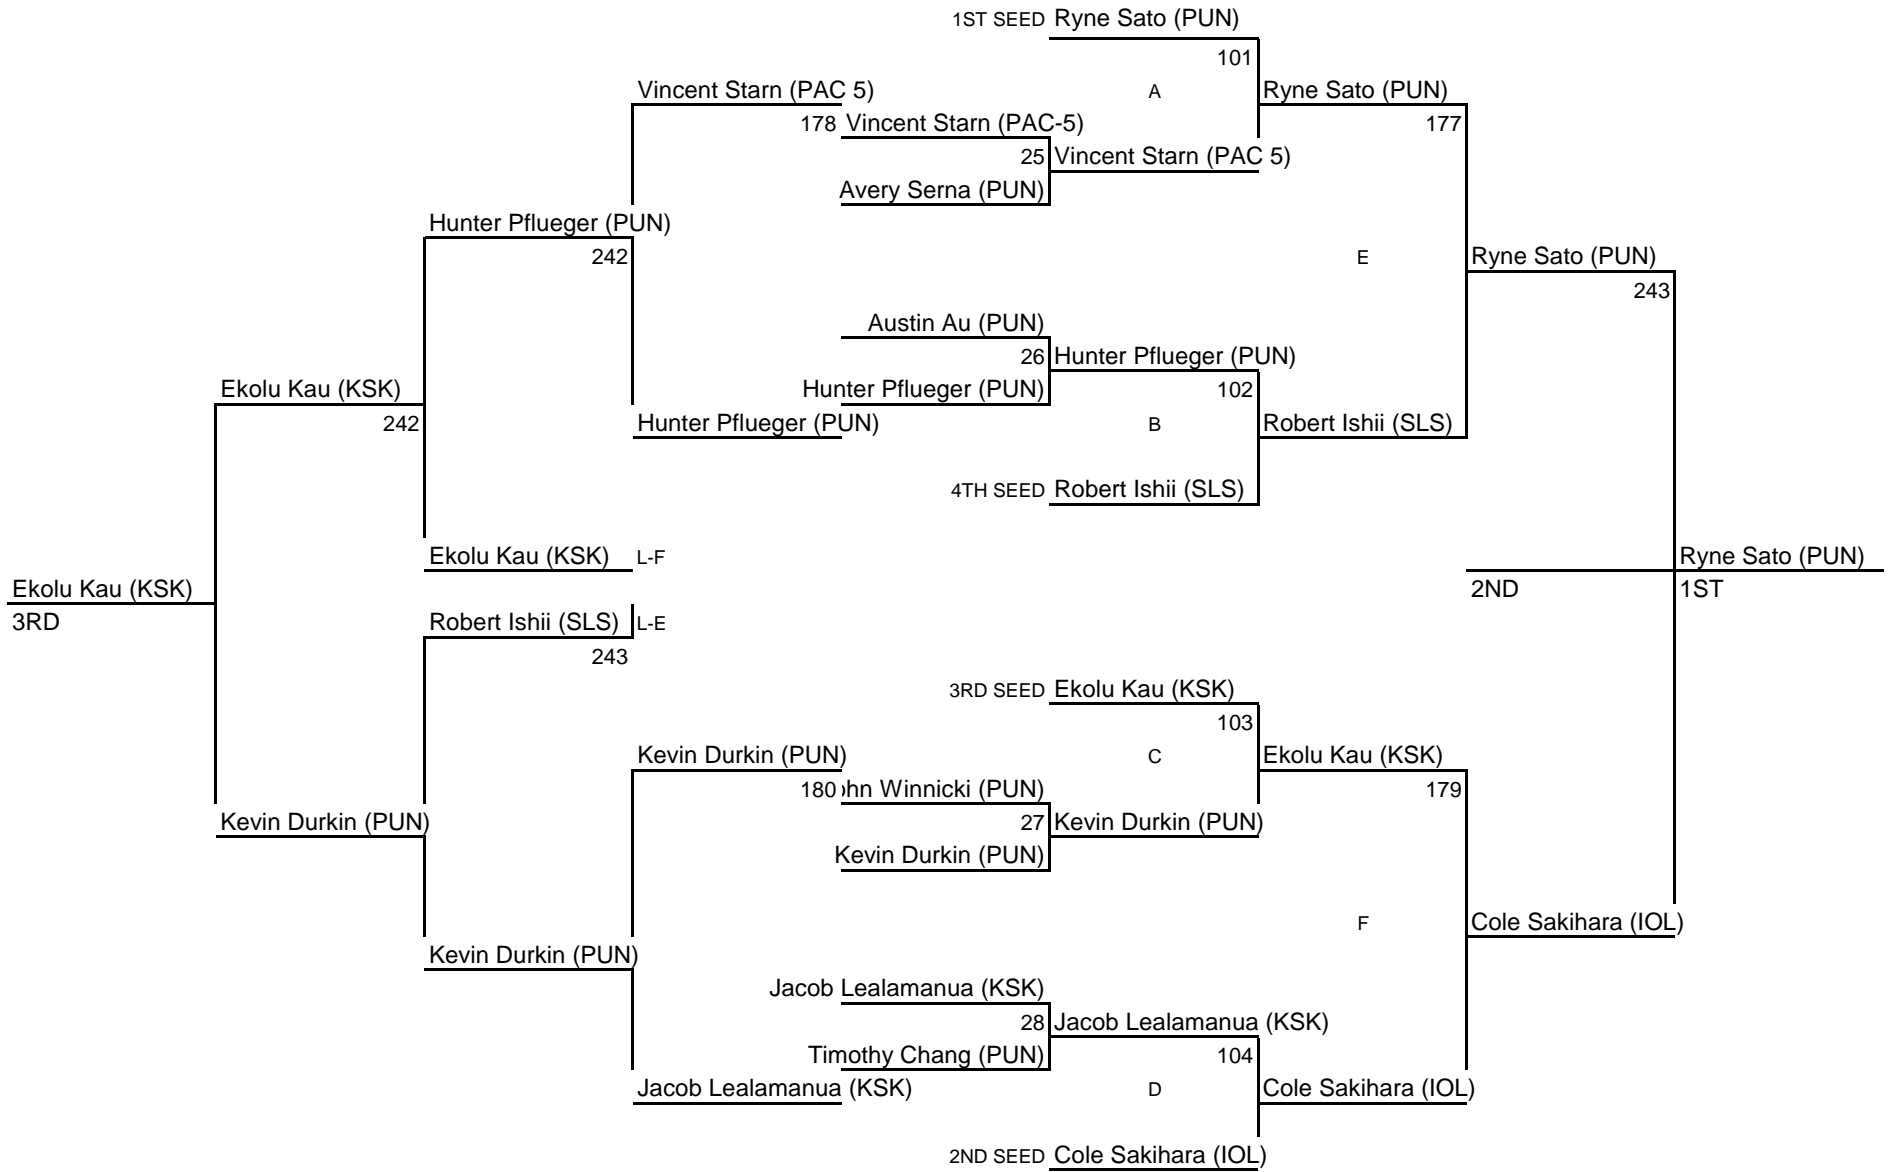

ILH INTERMEDIATE BOYS CHAMPIONSHIP TOURNAMENT 2/5/2011

110
WT CLASS