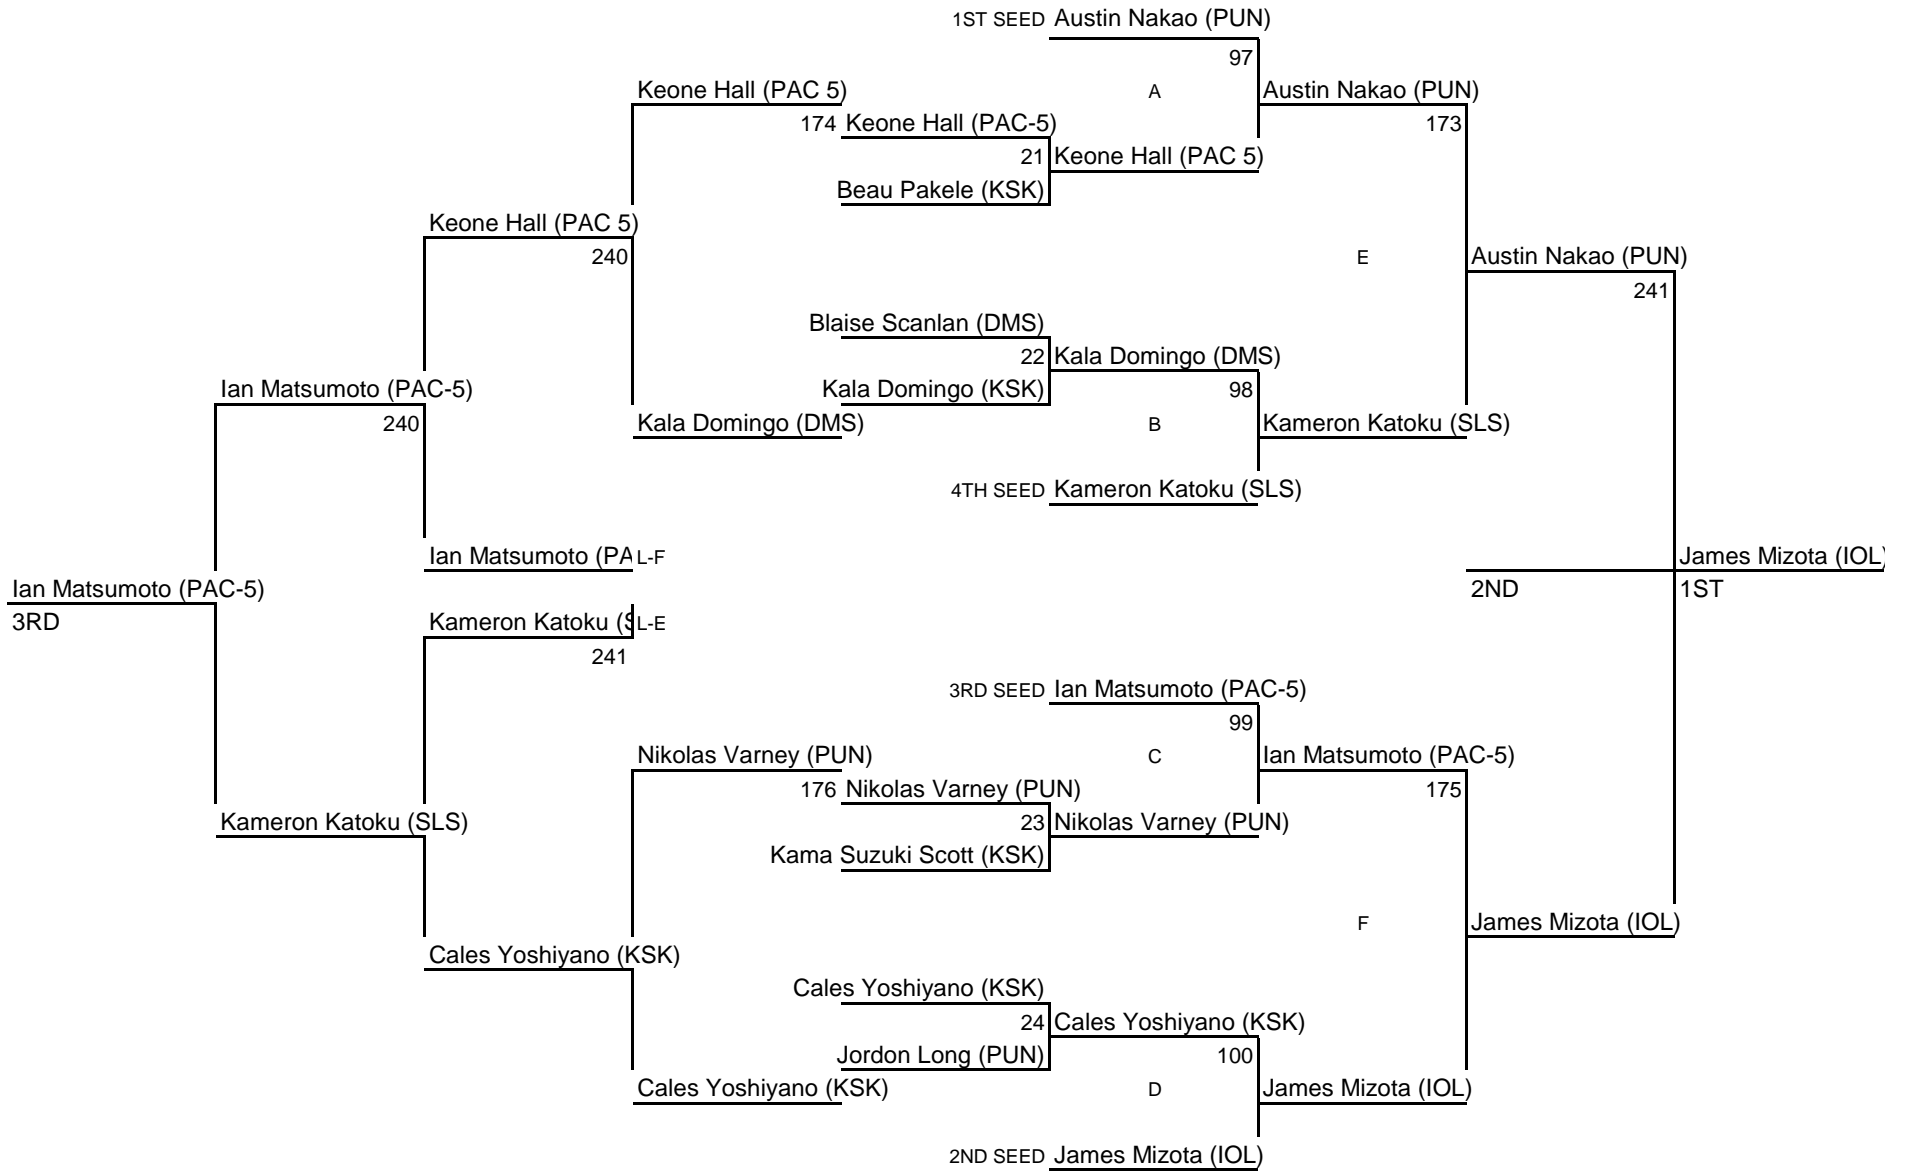

ILH INTERMEDIATE BOYS CHAMPIONSHIP TOURNAMENT 2/5/2011

105
WT CLASS