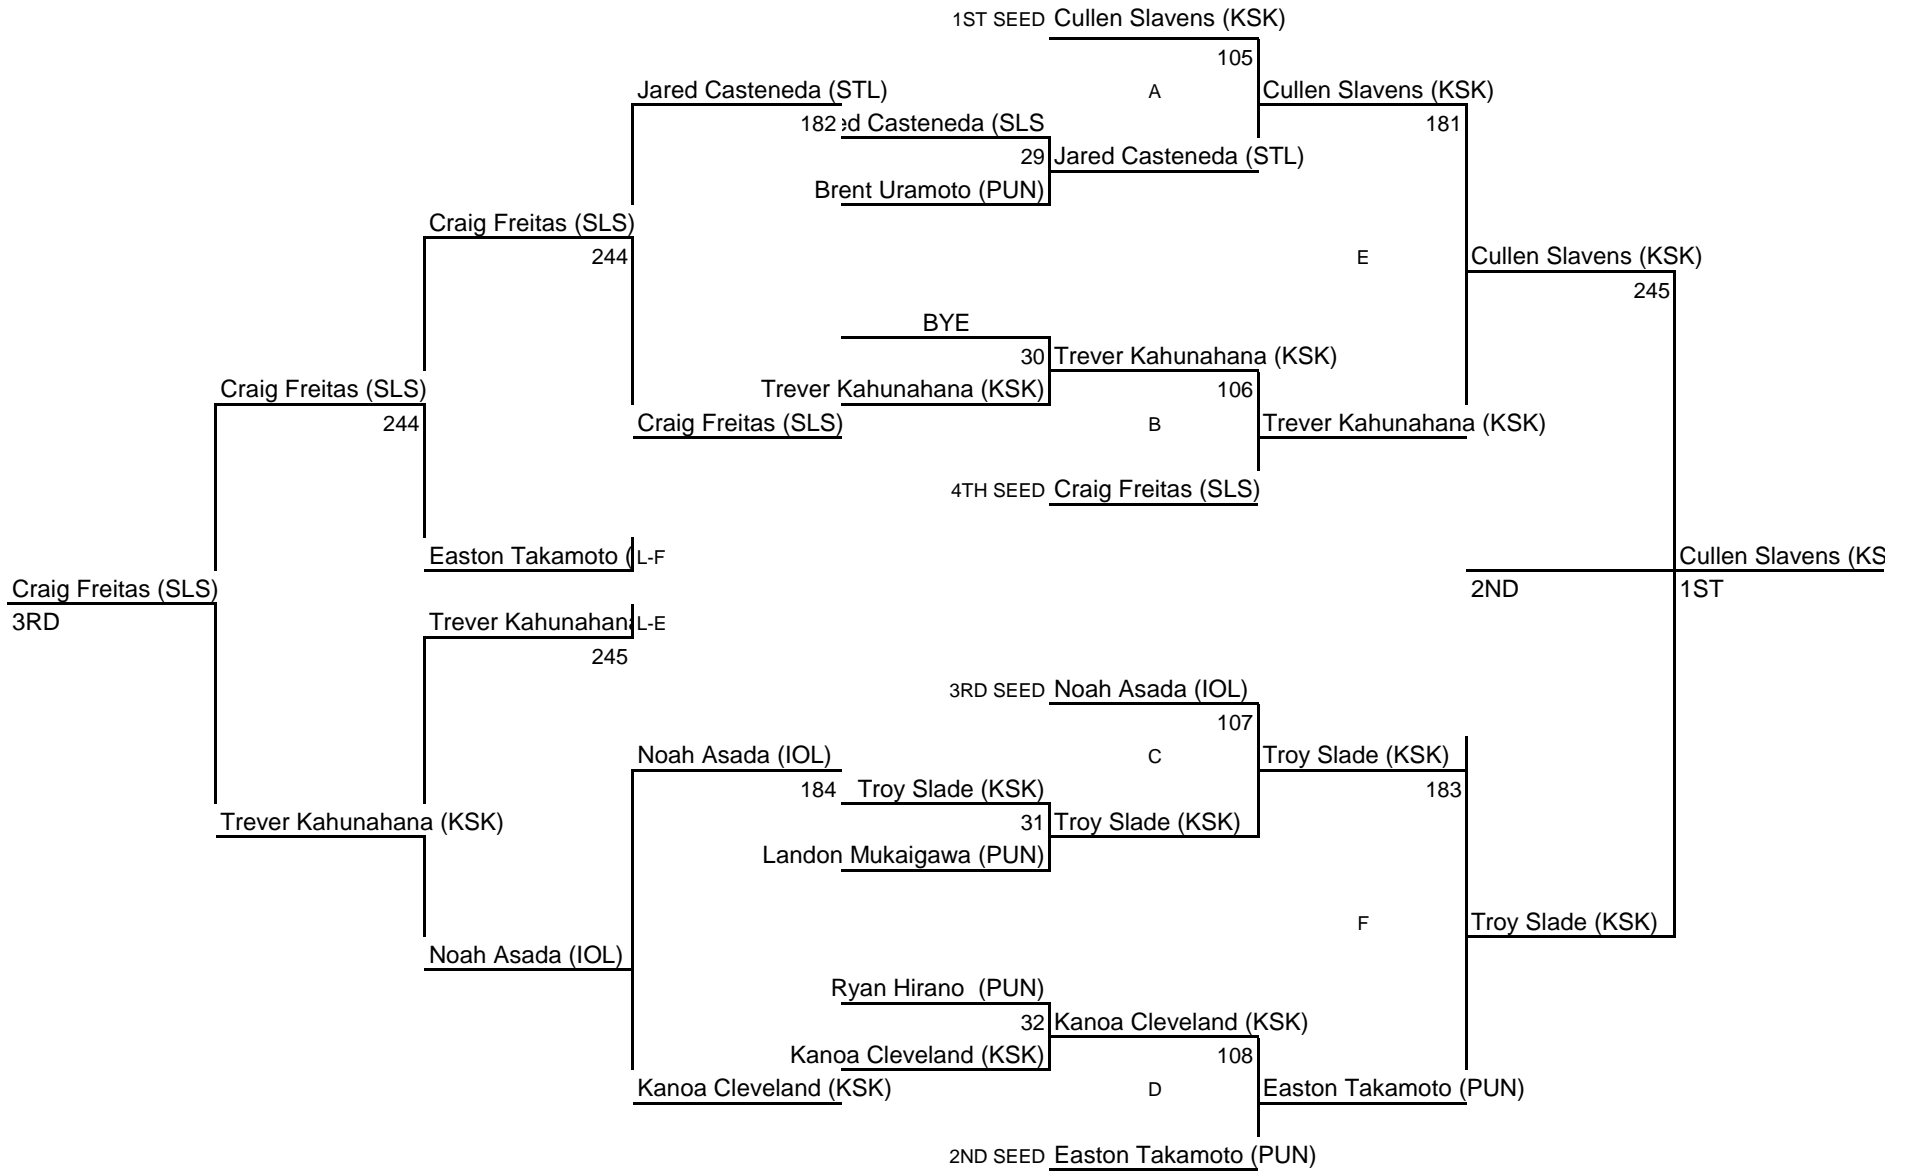

ILH INTERMEDIATE BOYS CHAMPIONSHIP TOURNAMENT 2/5/2011

115
WT CLASS