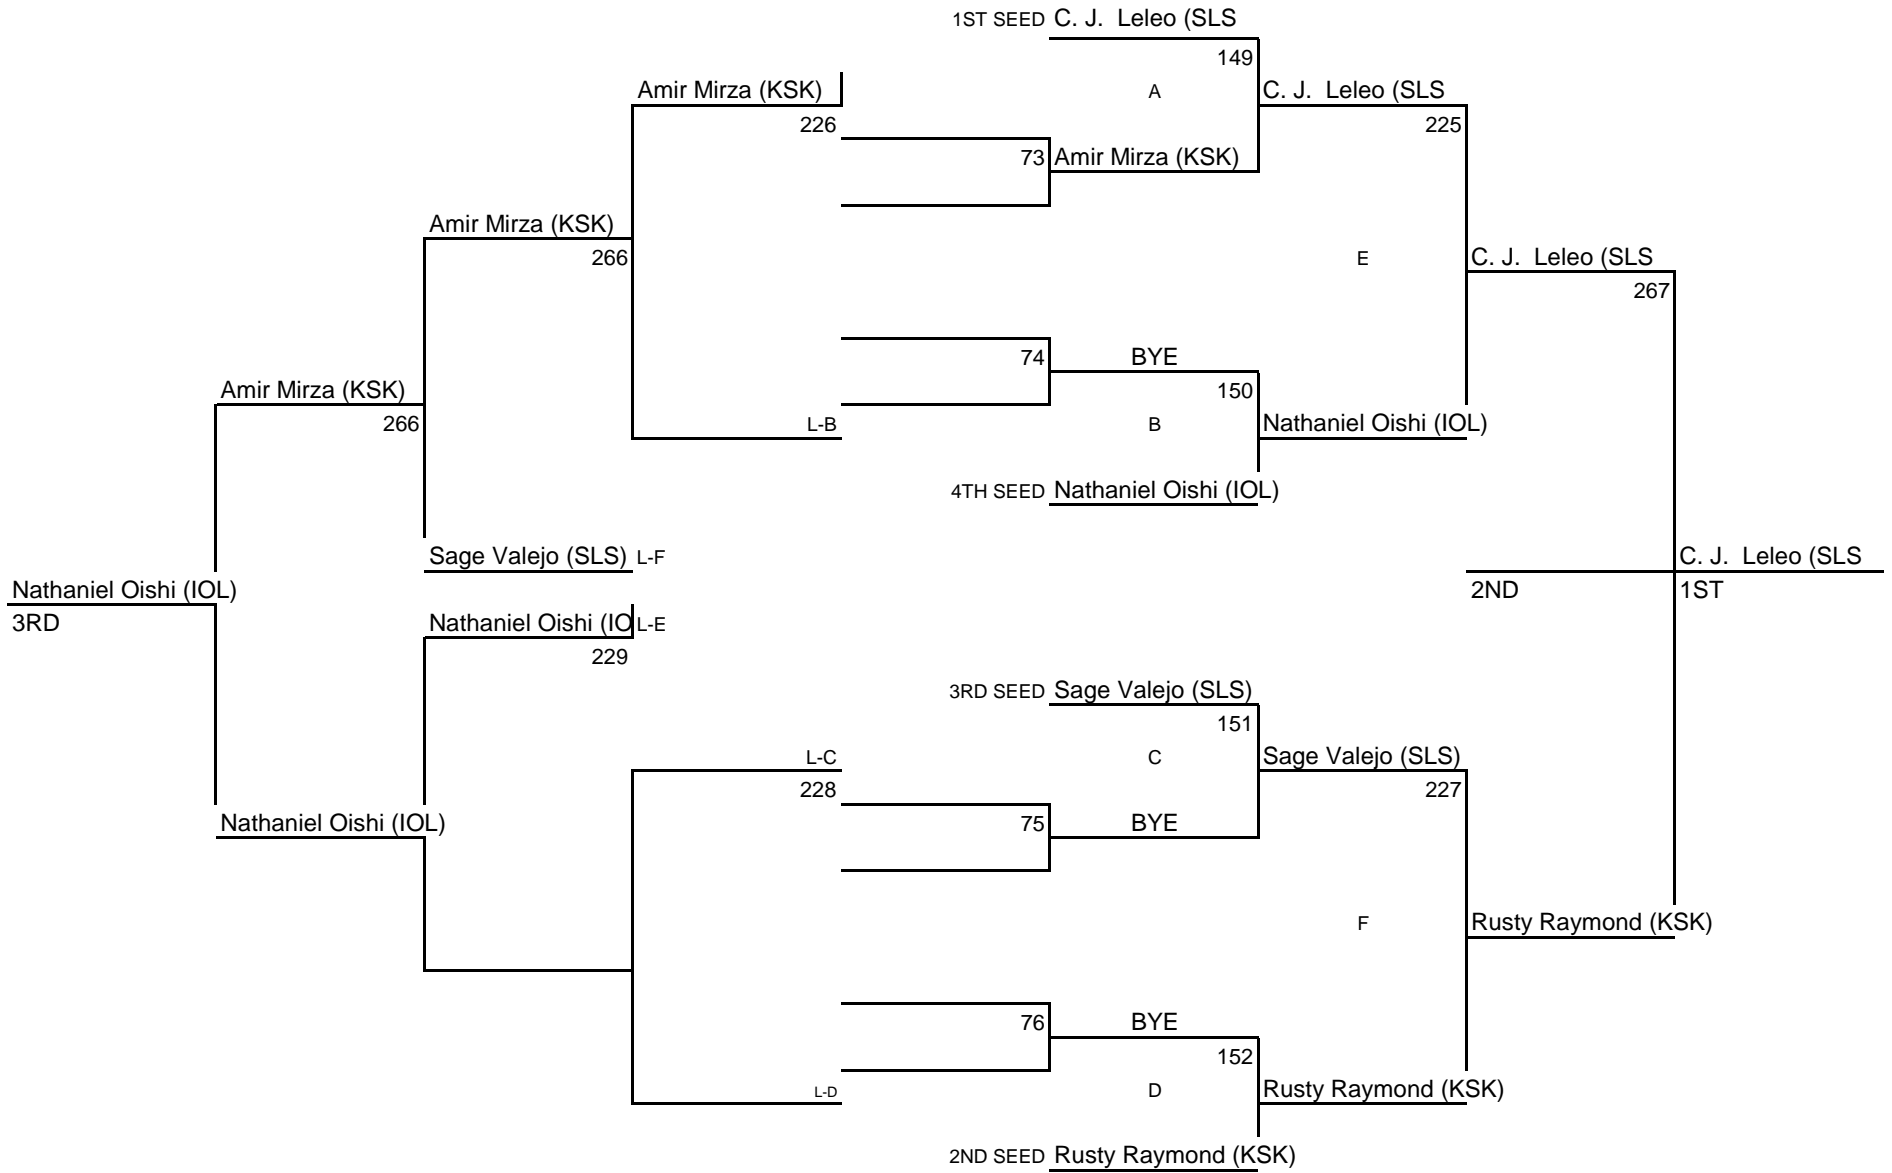

ILH INTERMEDIATE BOYS CHAMPIONSHIP TOURNAMENT 2/5/2011

285
WT CLASS