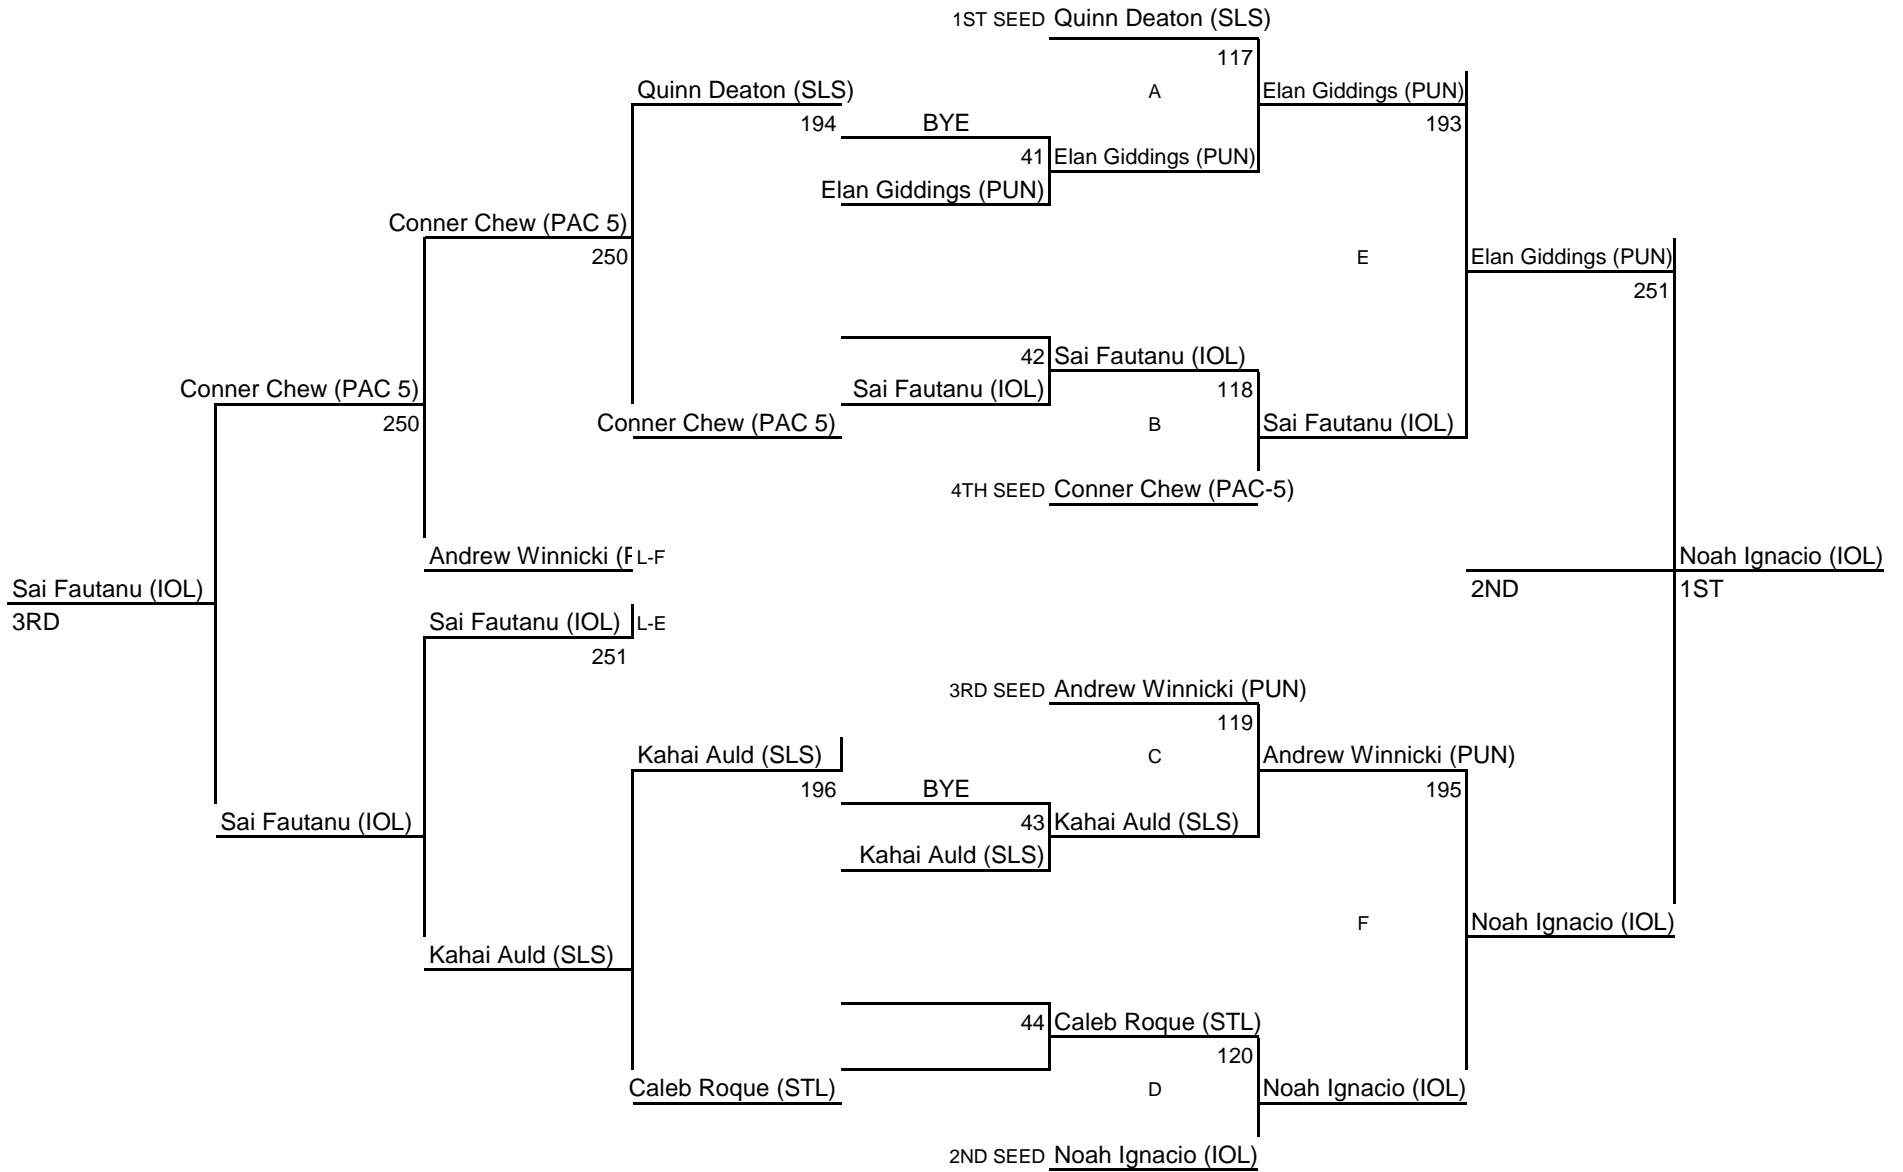

ILH INTERMEDIATE BOYS CHAMPIONSHIP TOURNAMENT 2/5/2011

127-B
WT CLASS