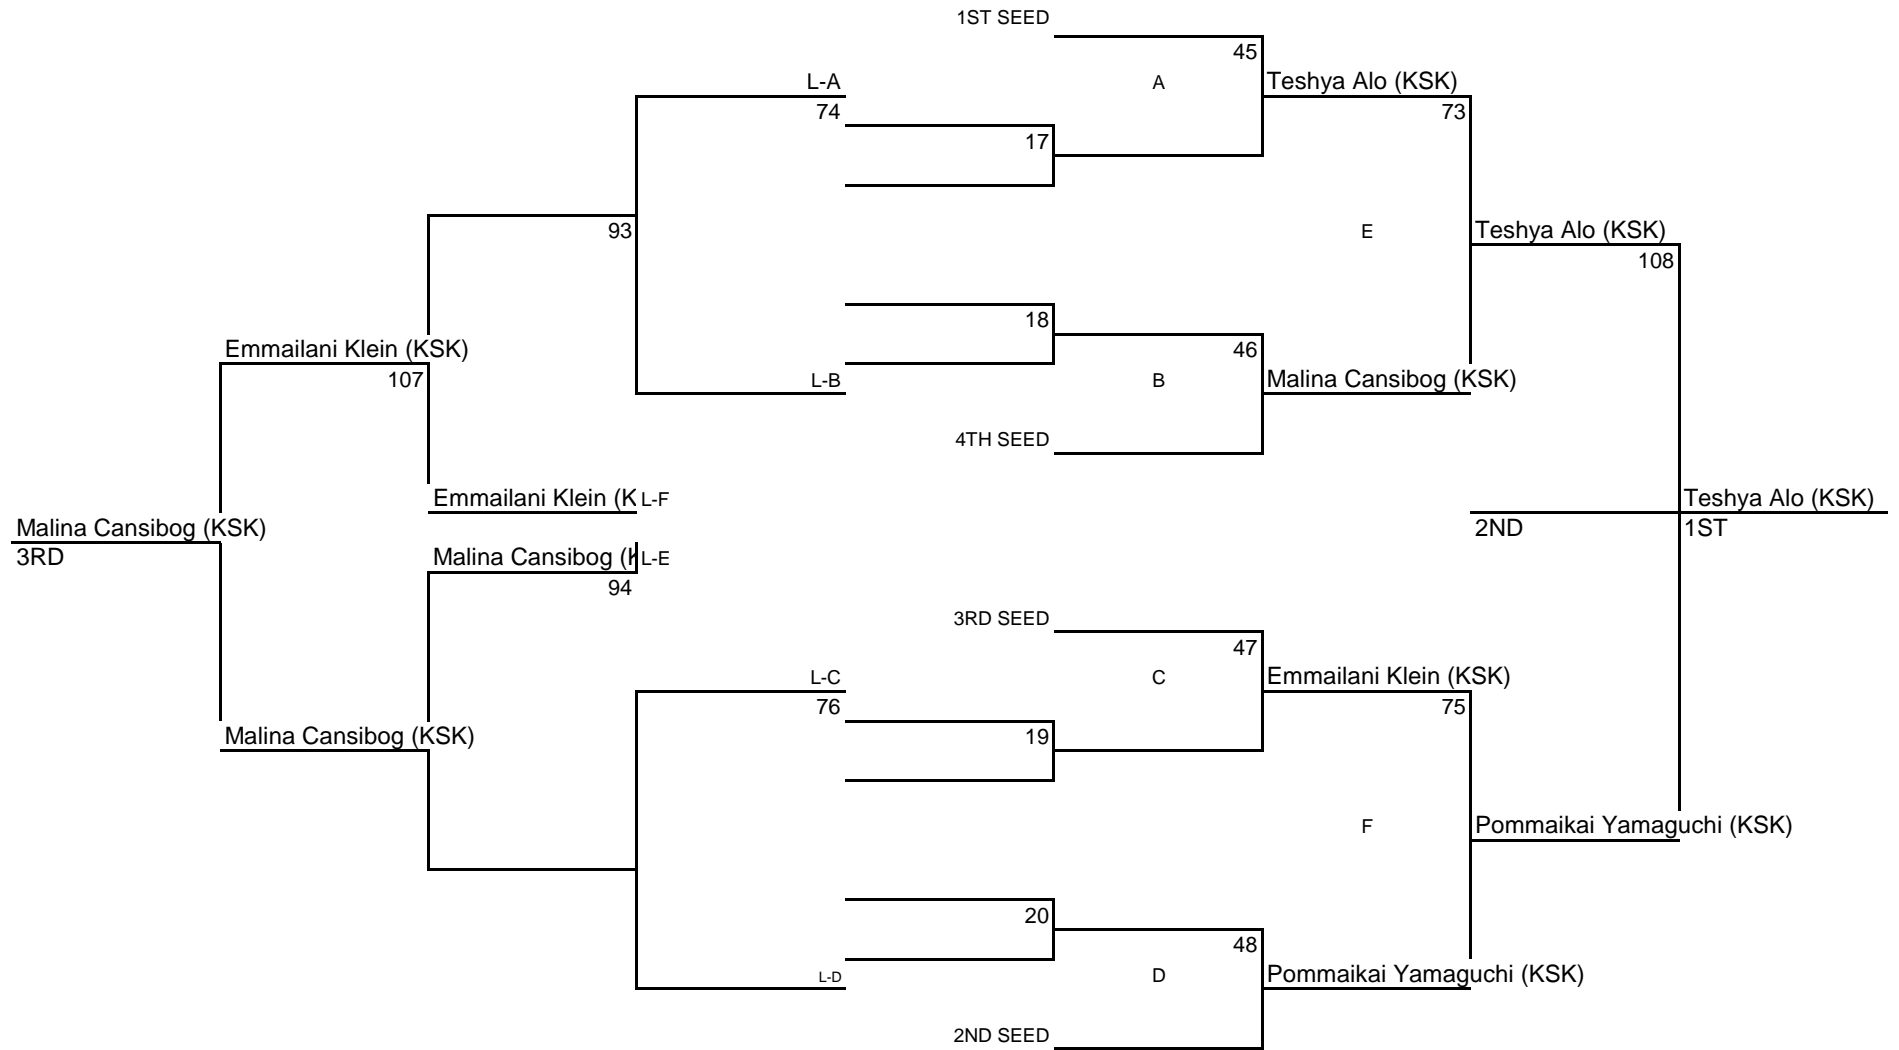

ILH INTERMEDIATE GIRLS CHAMPIONSHIP TOURNAMENT 2/5/2011

131
WT CLASS