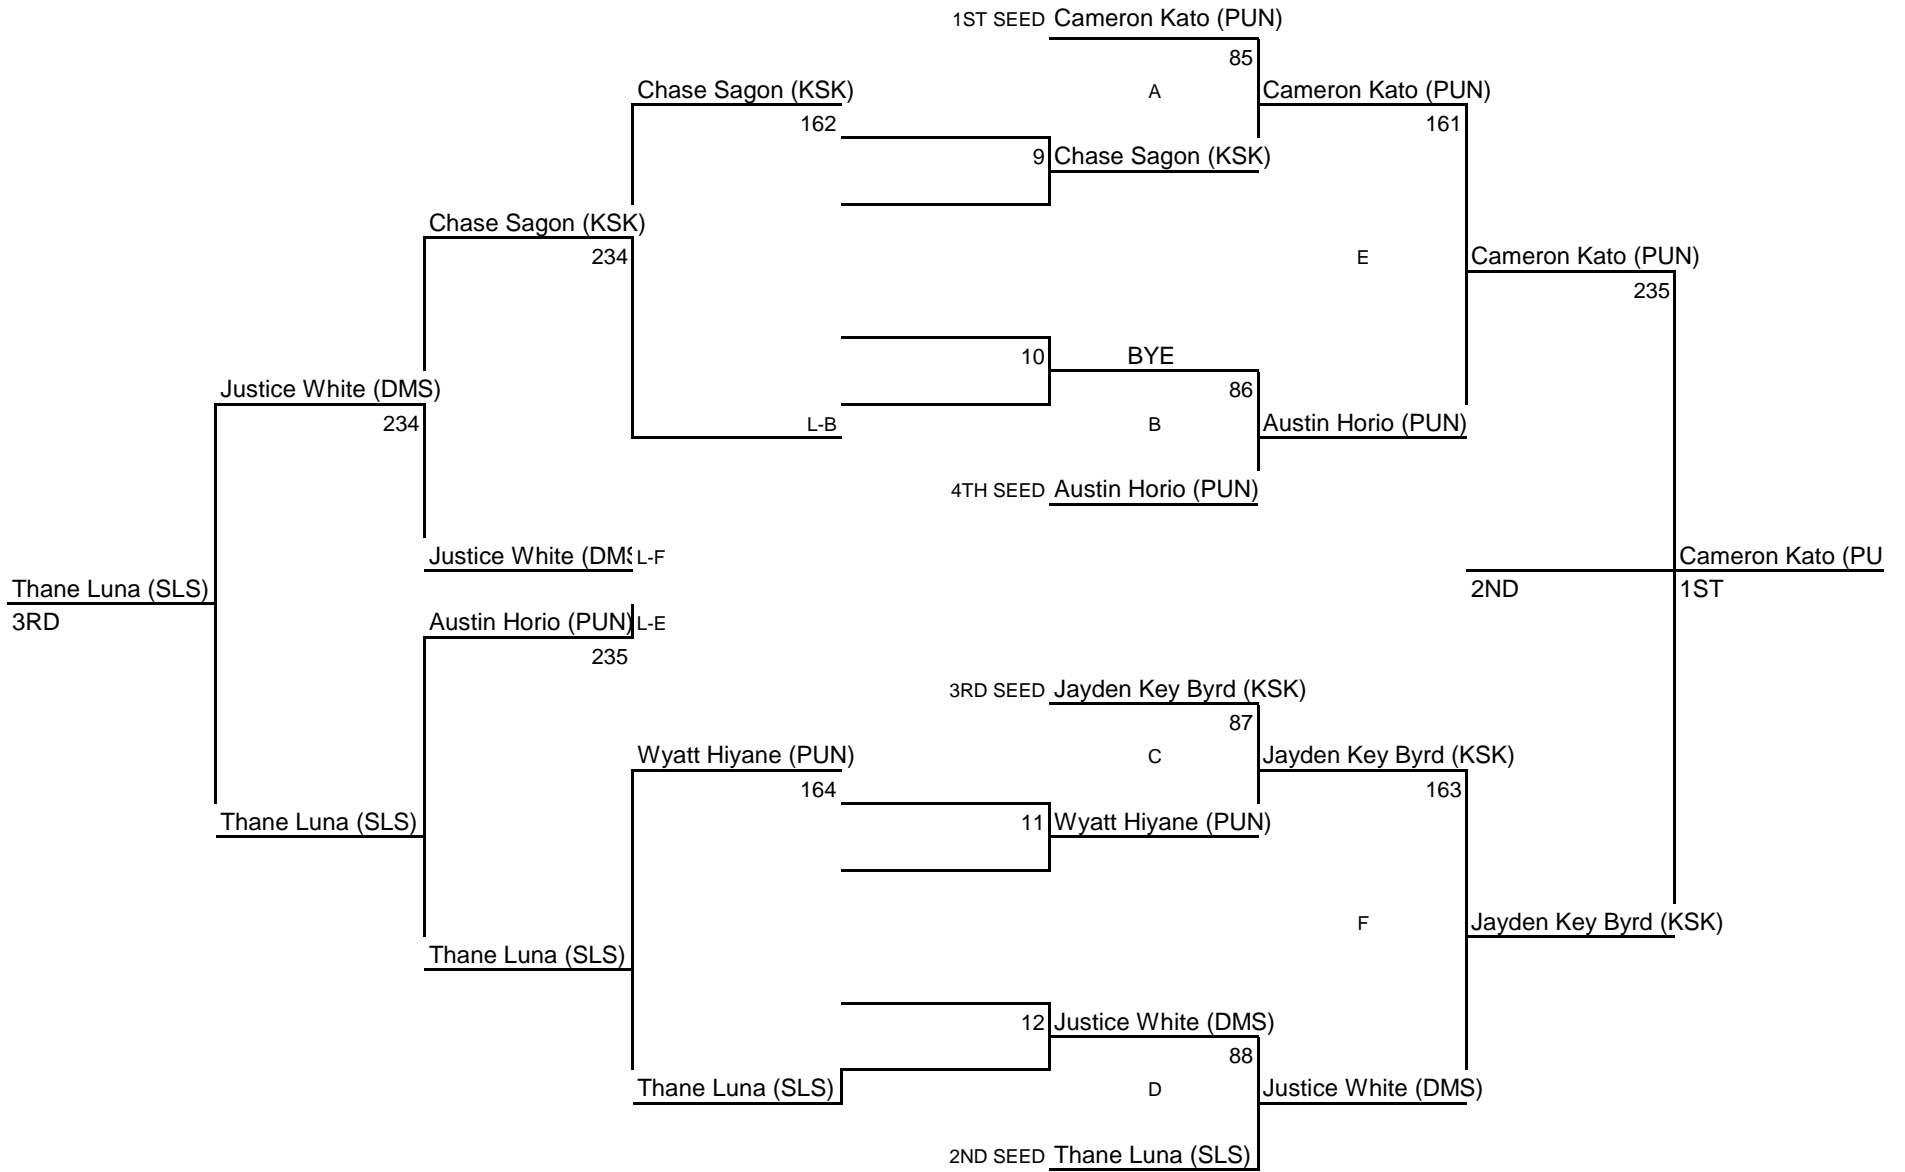

ILH INTERMEDIATE BOYS CHAMPIONSHIP TOURNAMENT 2/5/2011

90
WT CLASS