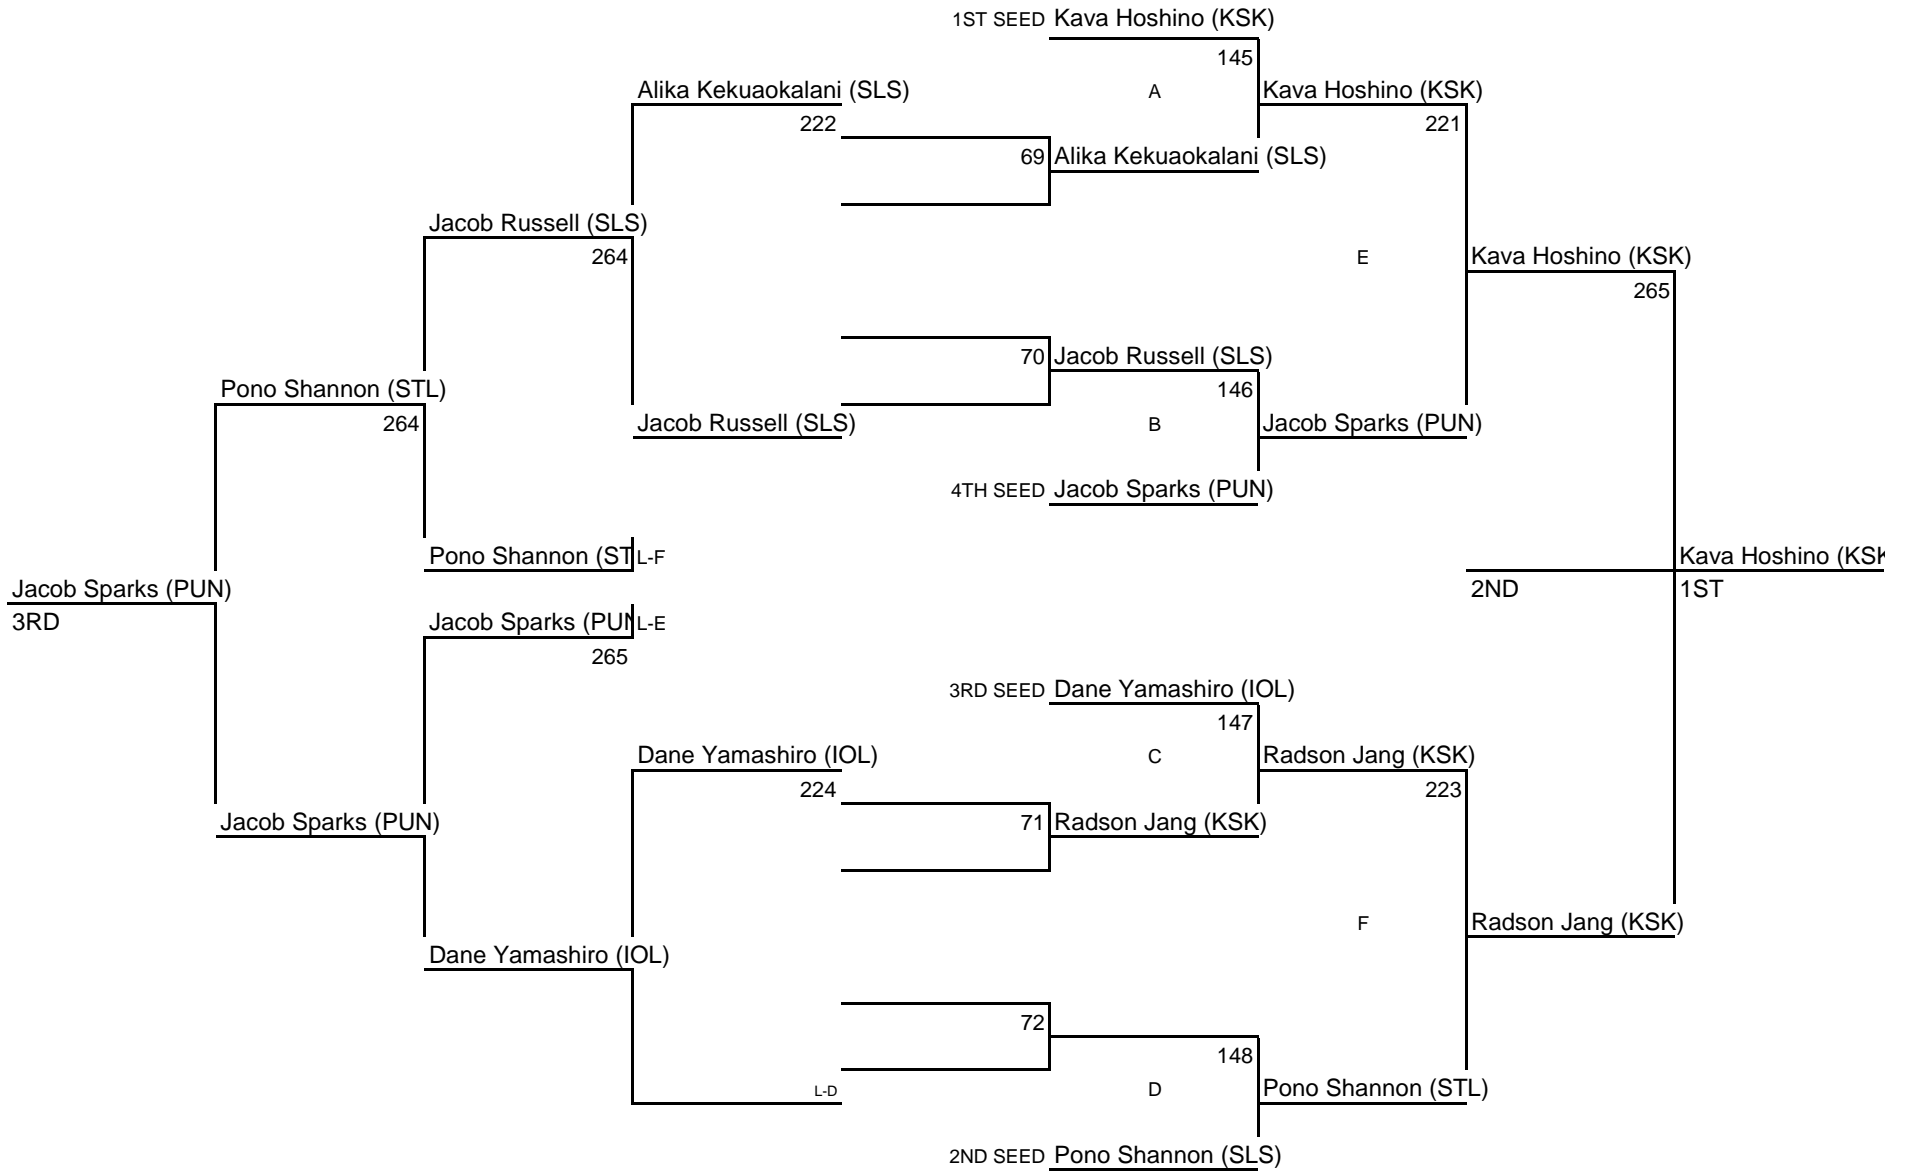

ILH INTERMEDIATE BOYS CHAMPIONSHIP TOURNAMENT 2/5/2011

200
WT CLASS