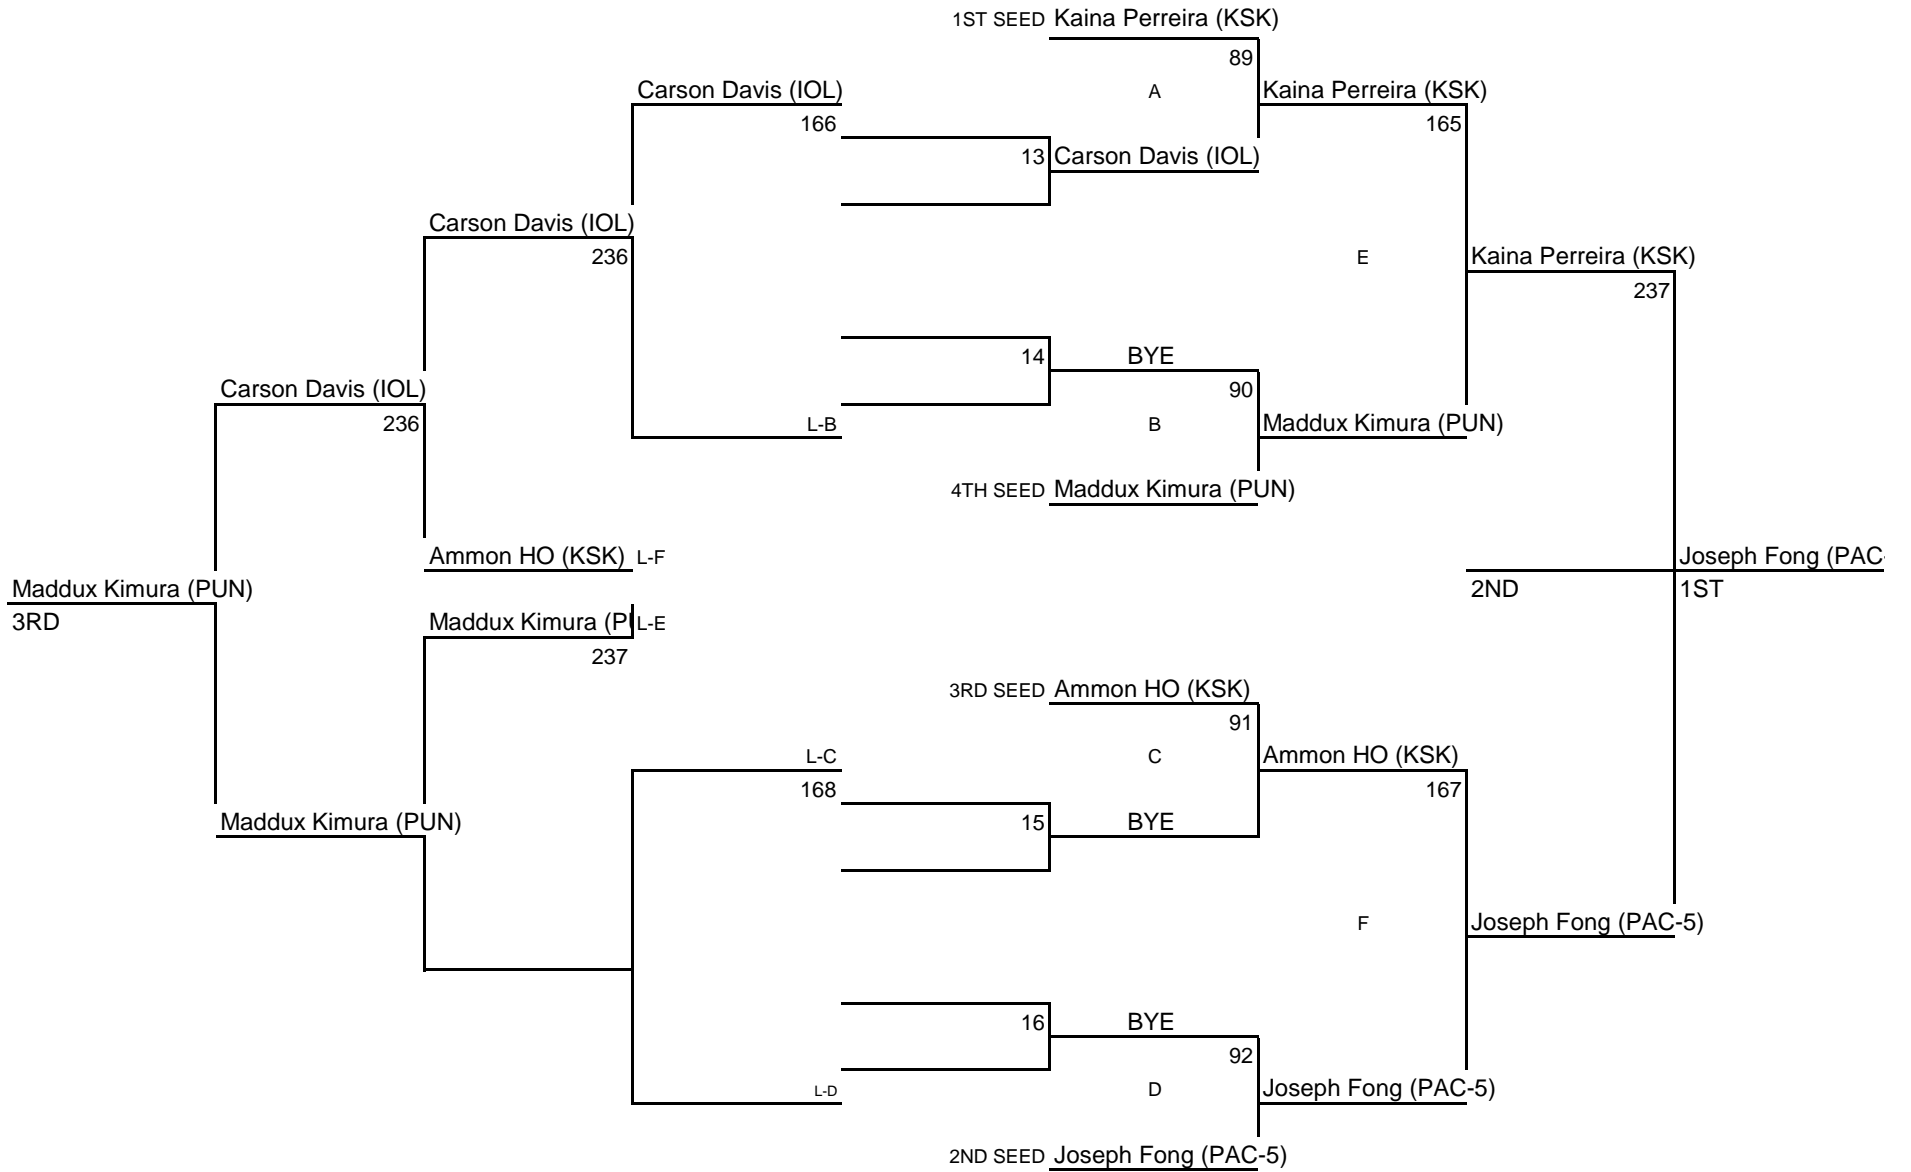

ILH INTERMEDIATE BOYS CHAMPIONSHIP TOURNAMENT 2/5/2011

95
WT CLASS