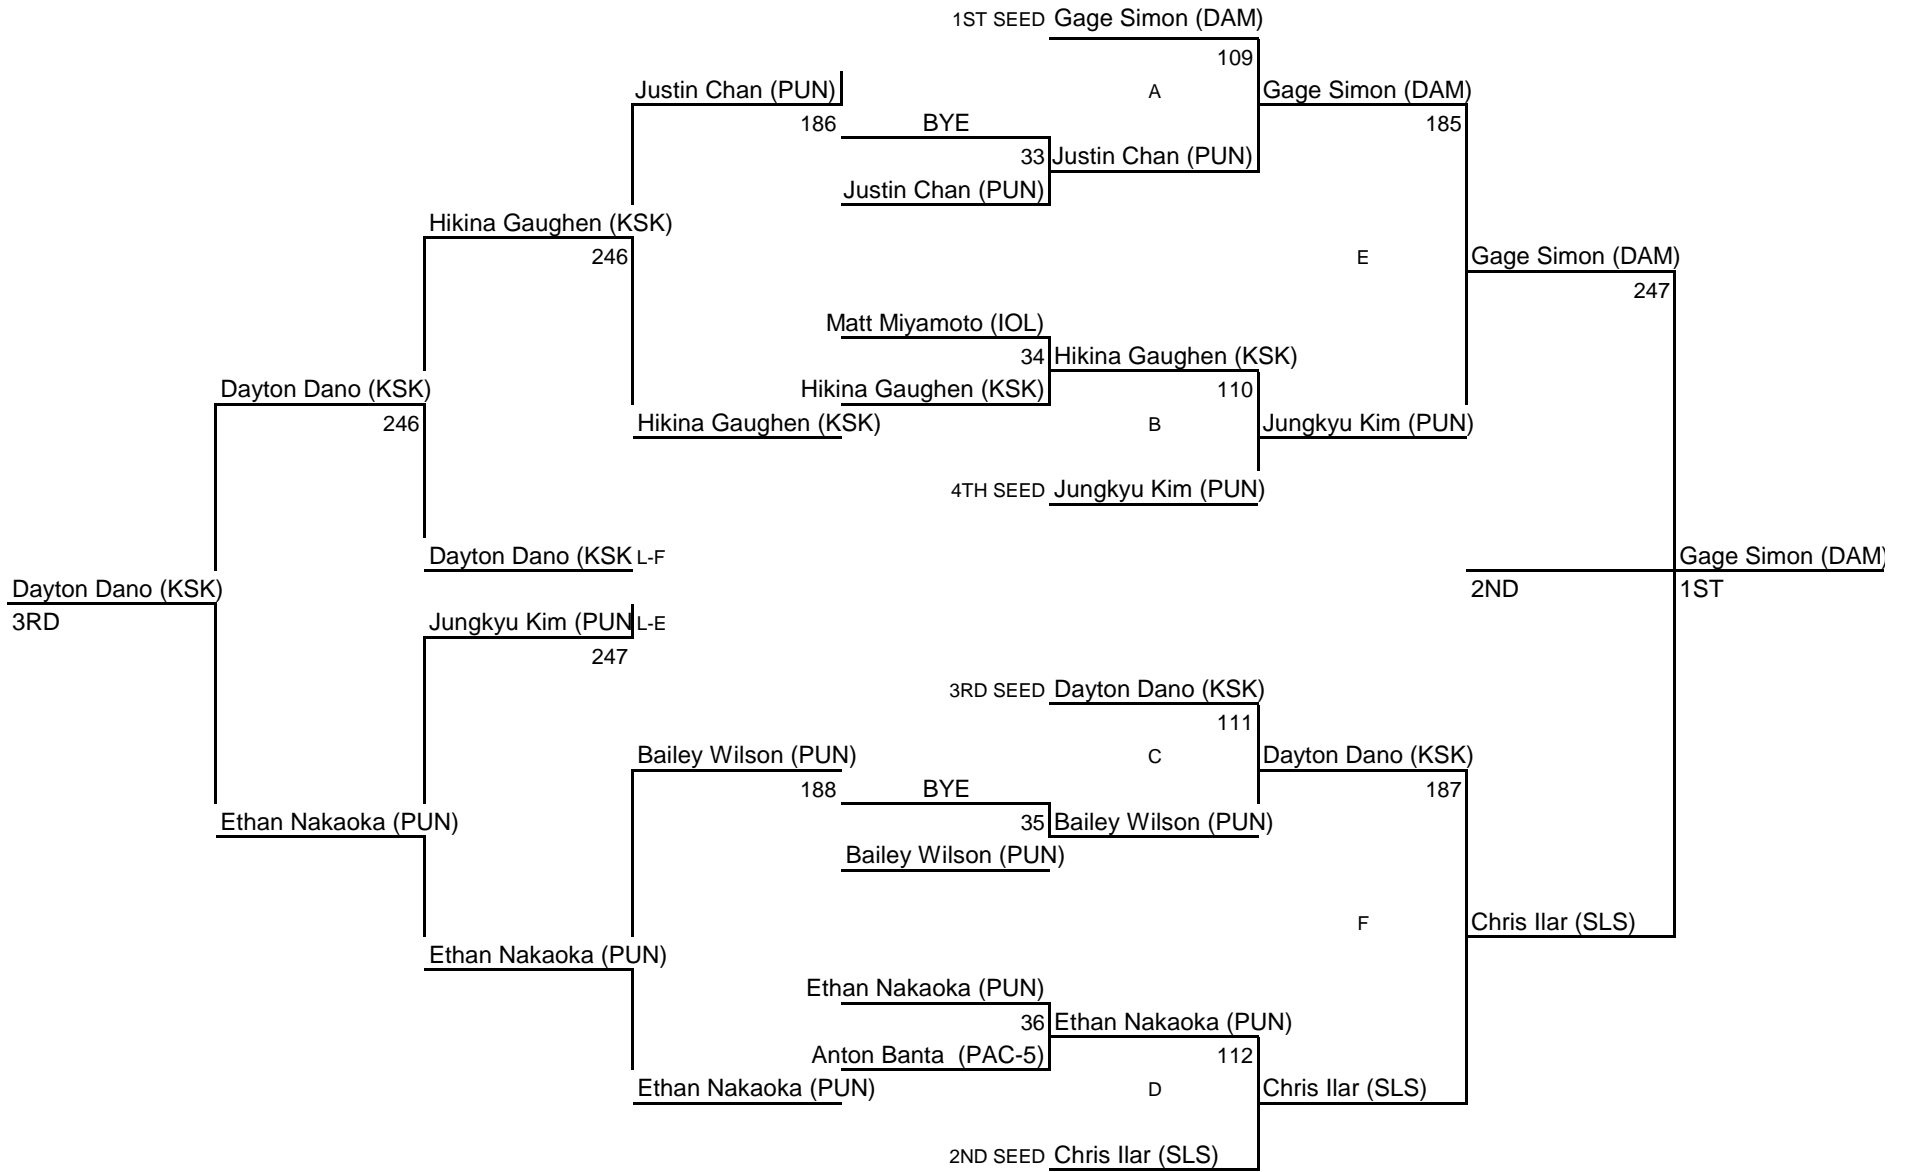

ILH INTERMEDIATE BOYS CHAMPIONSHIP TOURNAMENT 2/5/2011

120
WT CLASS