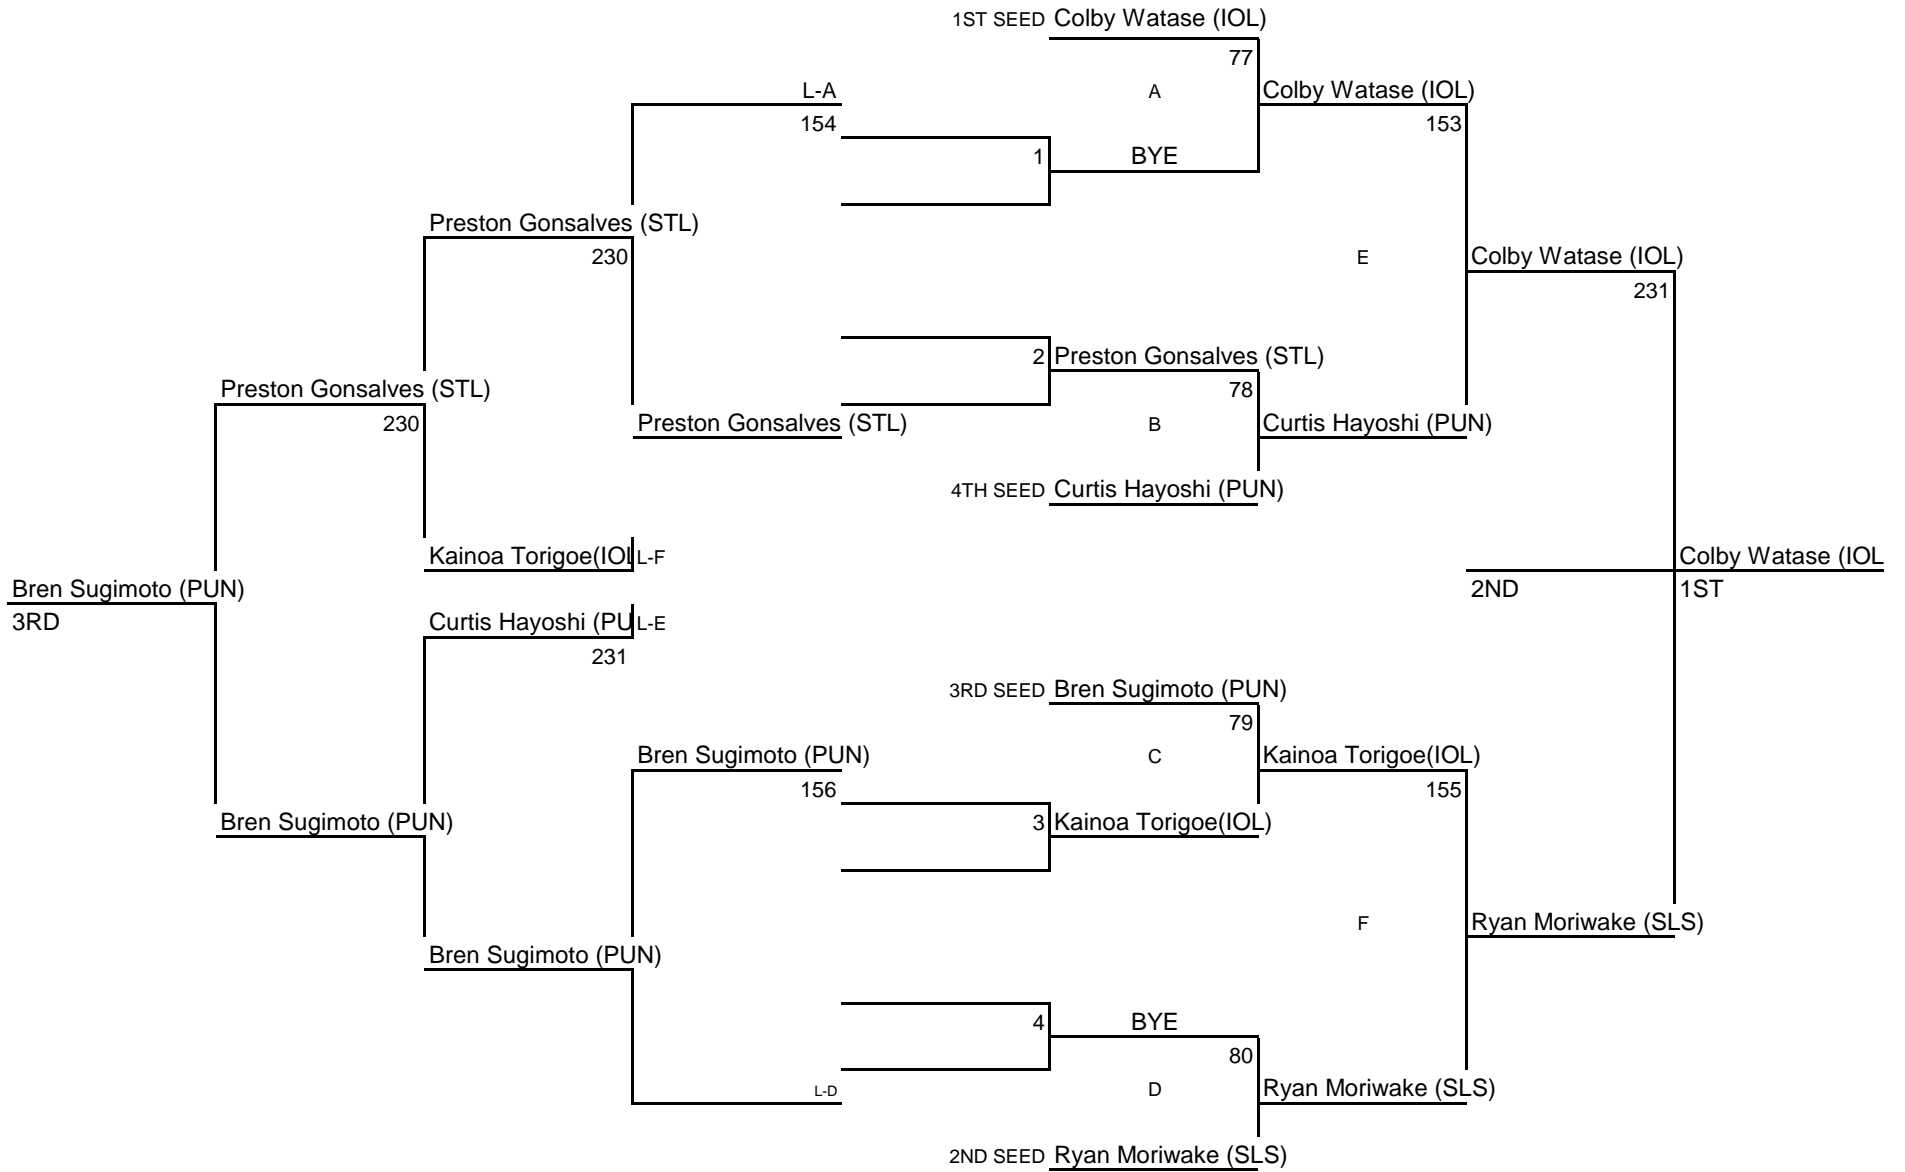

# ILH INTERMEDIATE BOYS CHAMPIONSHIP TOURNAMENT 2/5/2011

**77**  
 WT CLASS