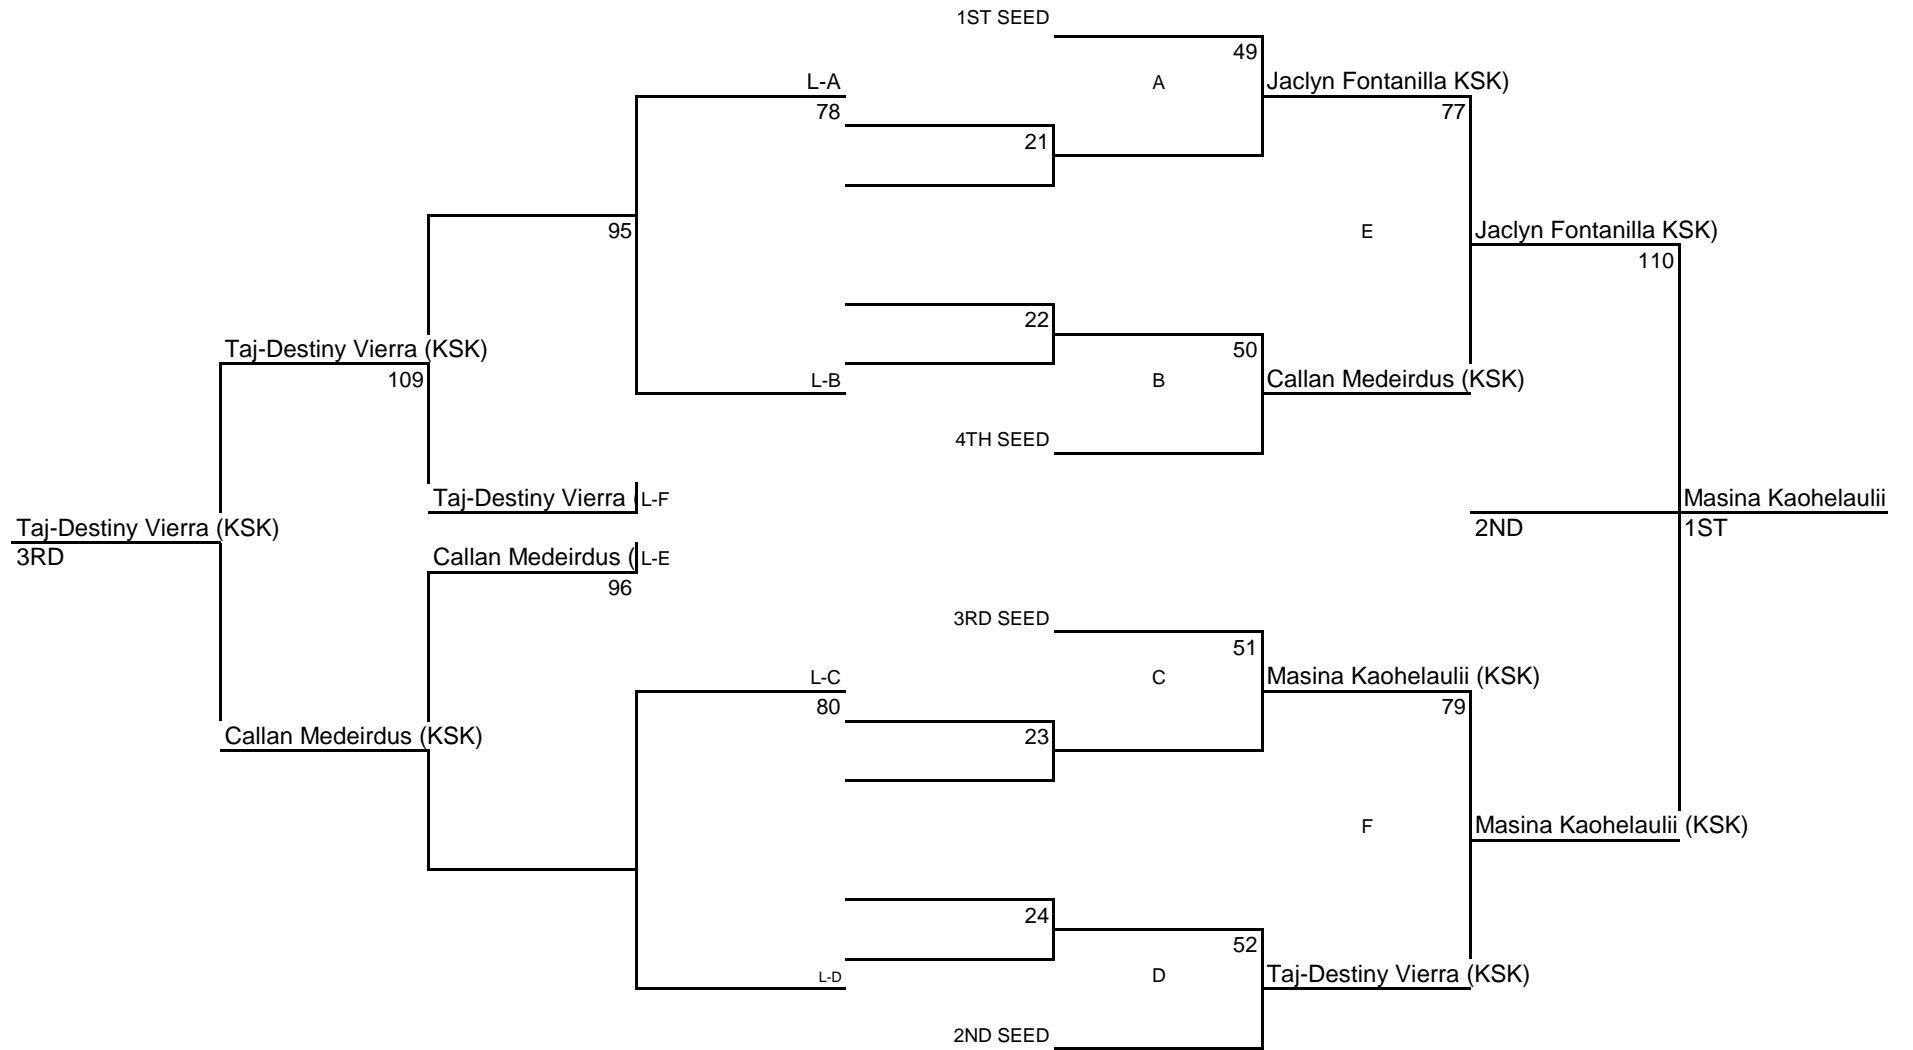

ILH INTERMEDIATE GIRLS CHAMPIONSHIP TOURNAMENT 2/5/2011

145
WT CLASS