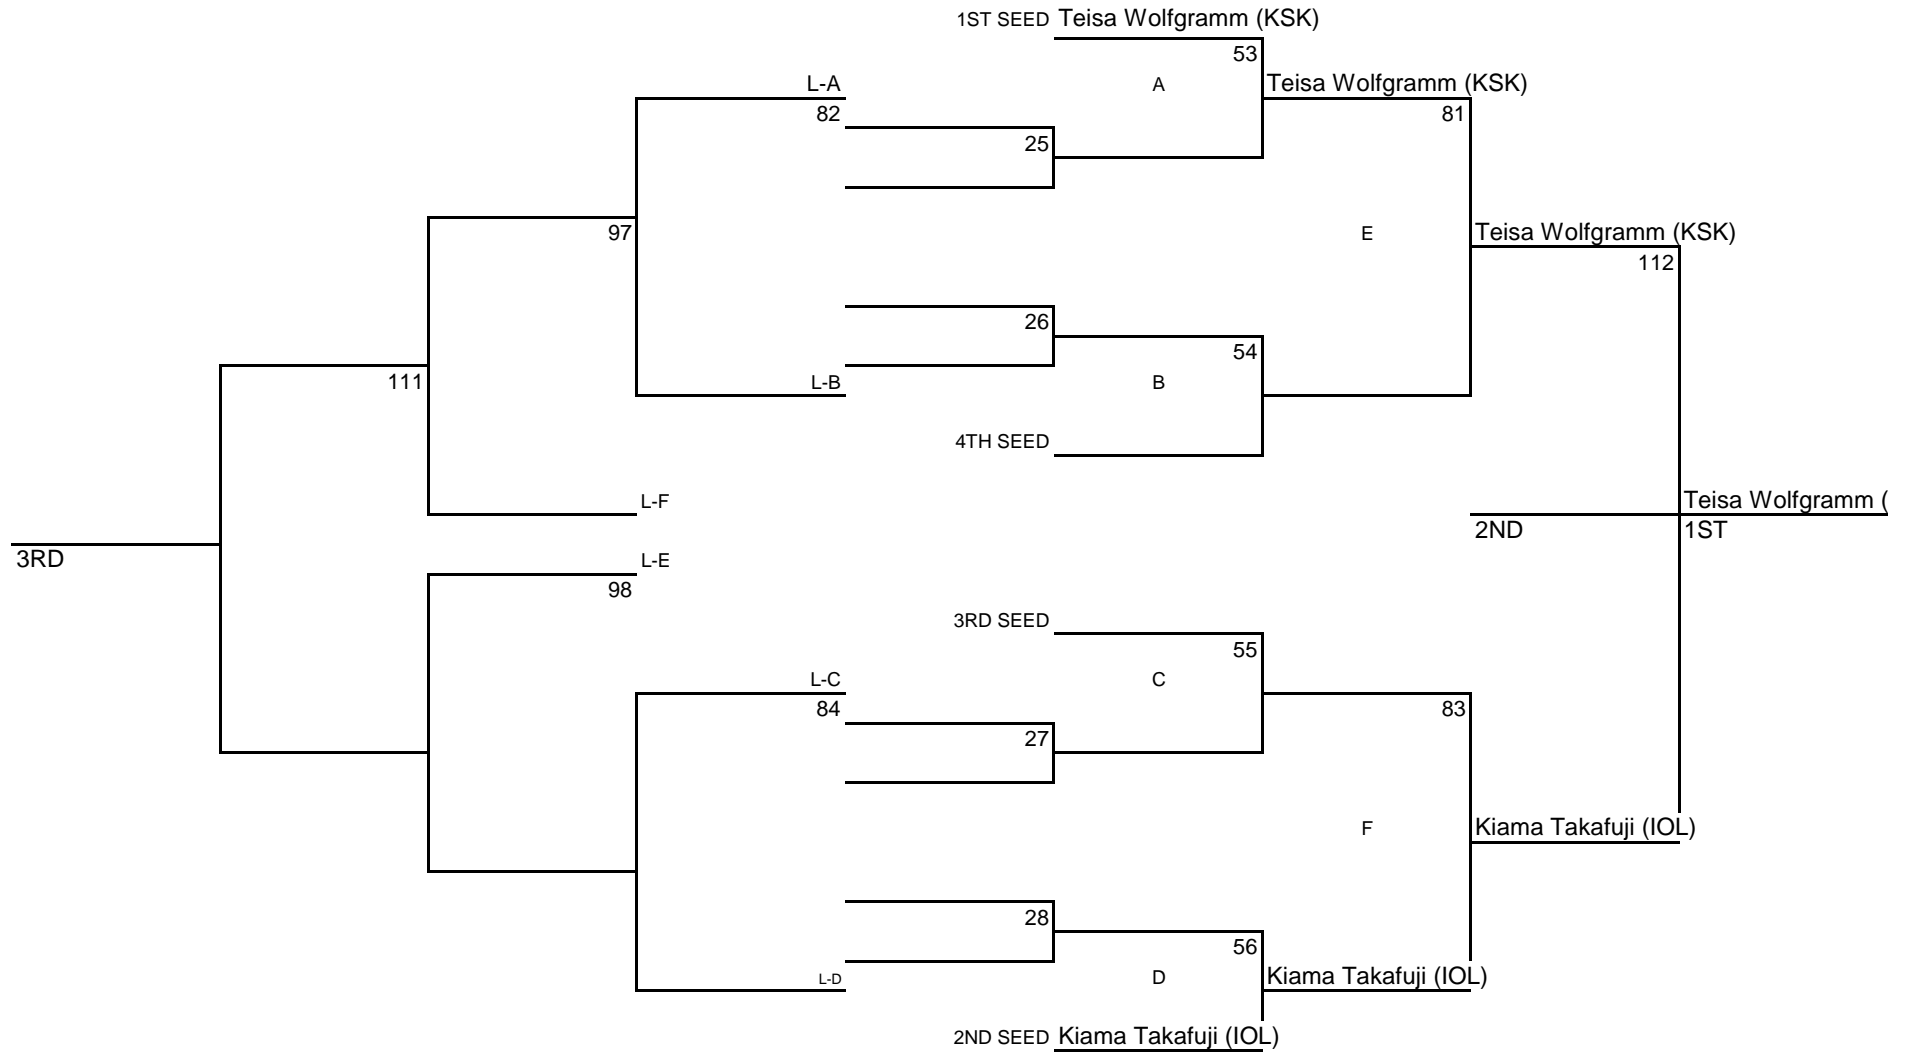

ILH INTERMEDIATE GIRLS CHAMPIONSHIP TOURNAMENT 2/5/2011

155
WT CLASS