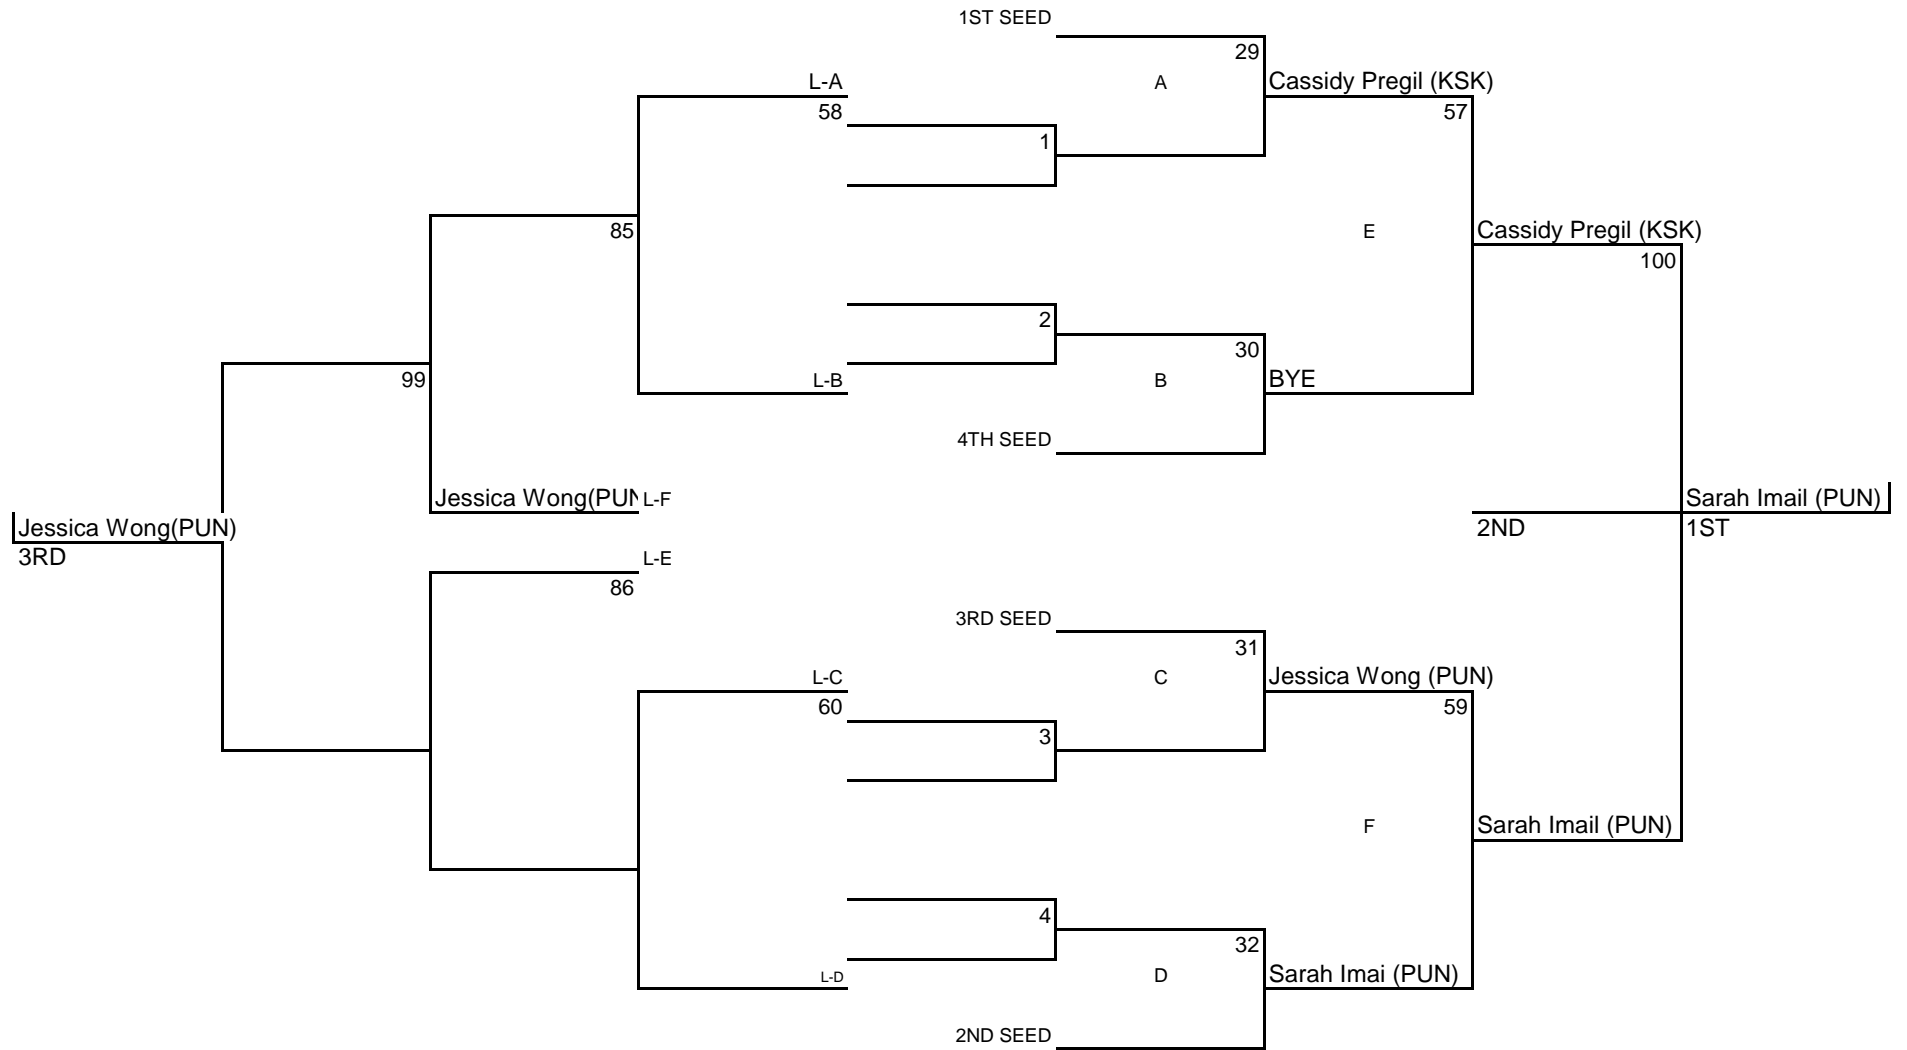

ILH INTERMEDIATE GIRLS CHAMPIONSHIP TOURNAMENT 2/5/2011

95
WT CLASS