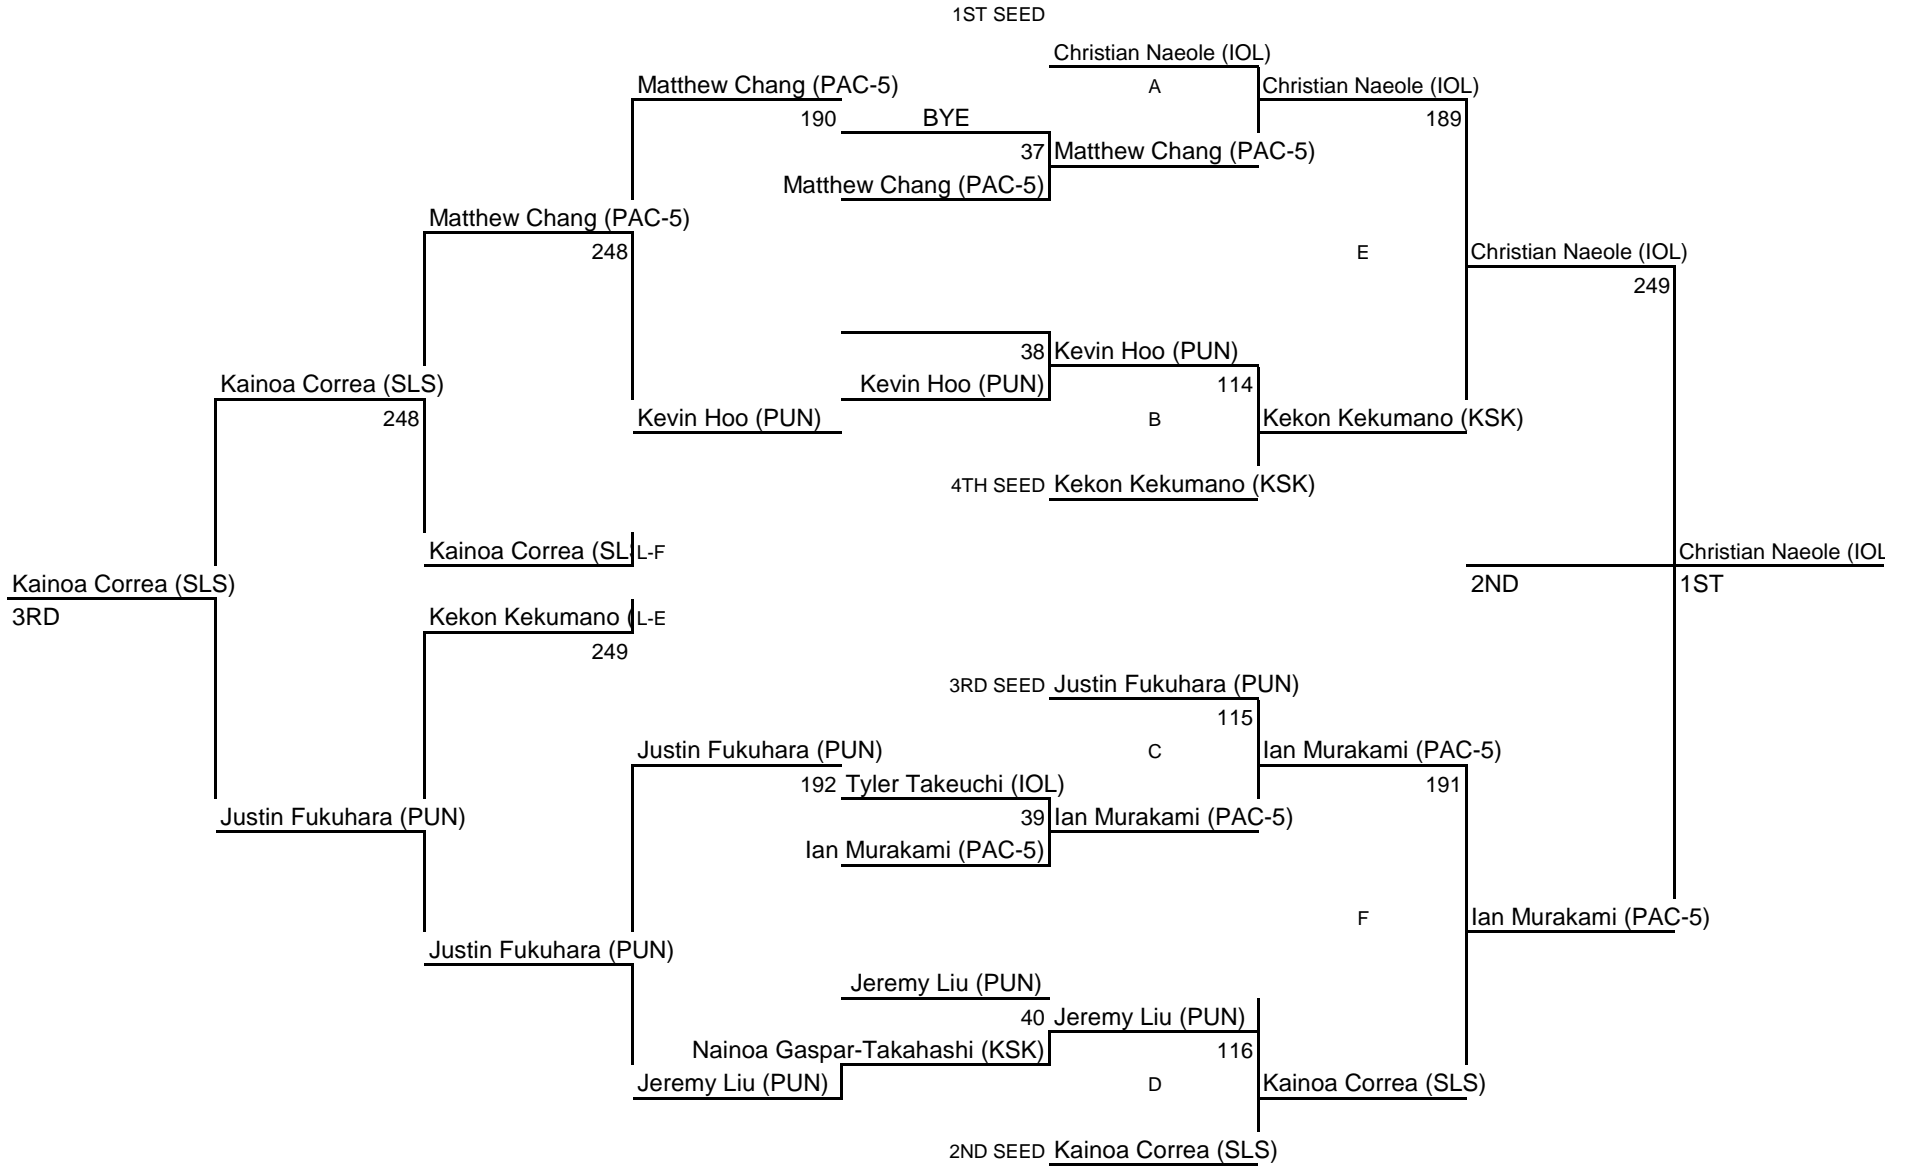

ILH INTERMEDIATE BOYS CHAMPIONSHIP TOURNAMENT 2/5/2011

127-A
WT CLASS