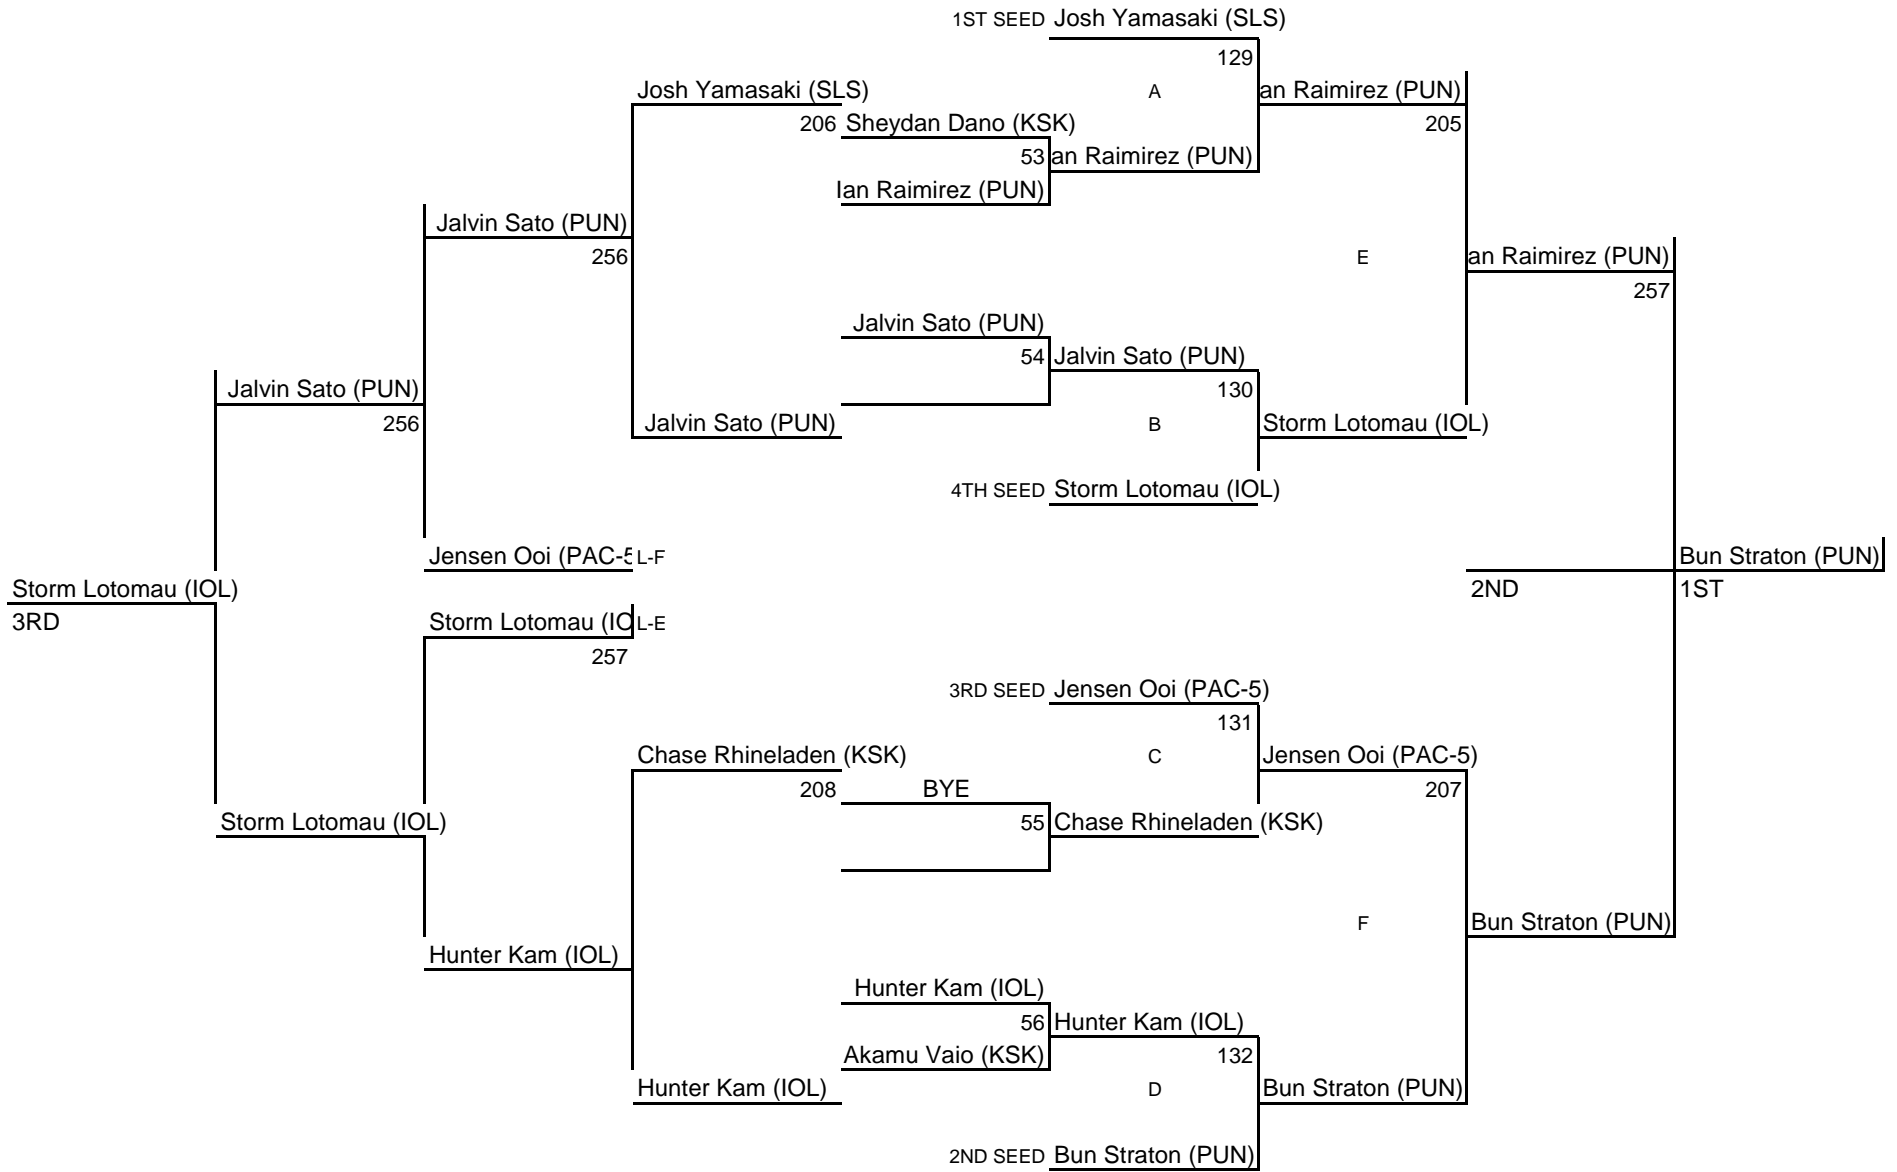

ILH INTERMEDIATE BOYS CHAMPIONSHIP TOURNAMENT 2/5/2011

150
WT CLASS