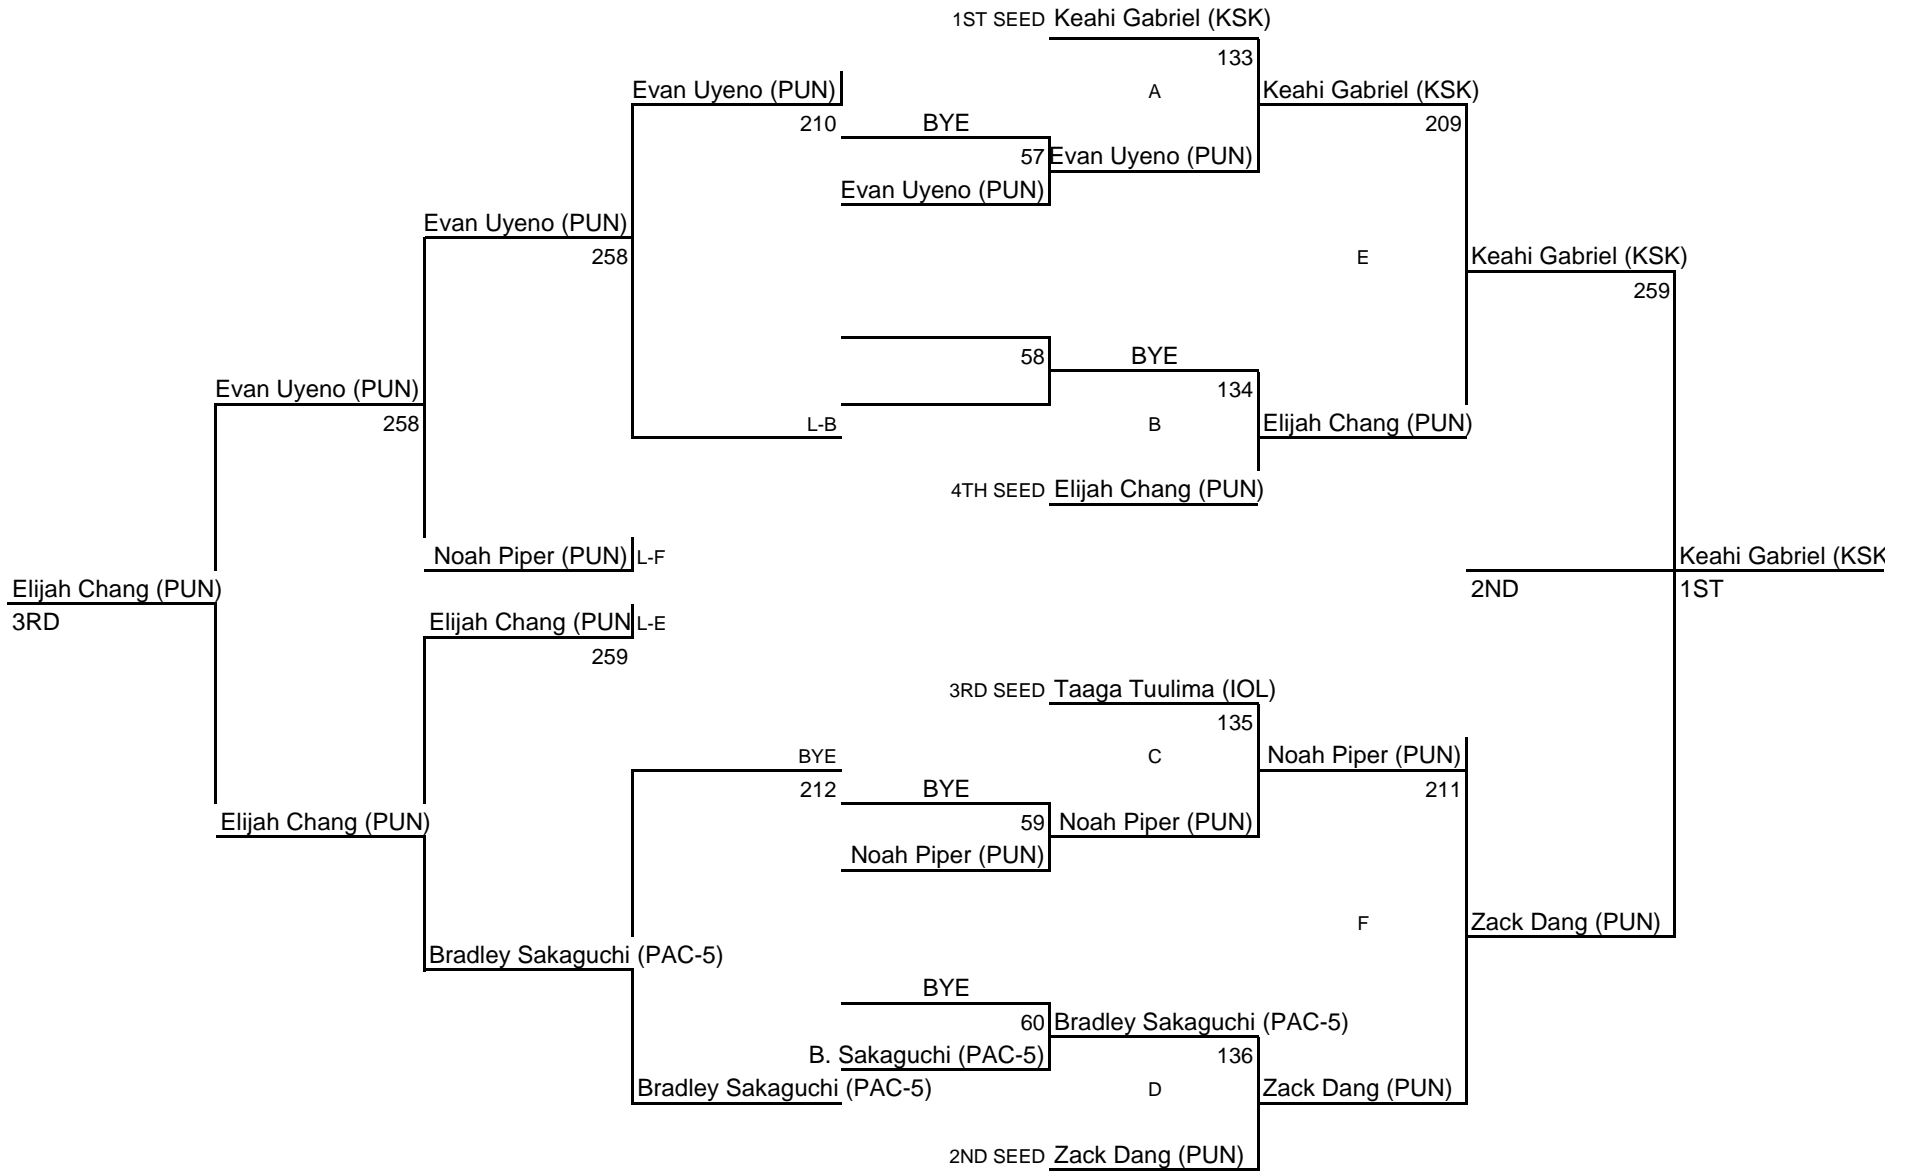

ILH INTERMEDIATE BOYS CHAMPIONSHIP TOURNAMENT 2/5/2011

158
WT CLASS