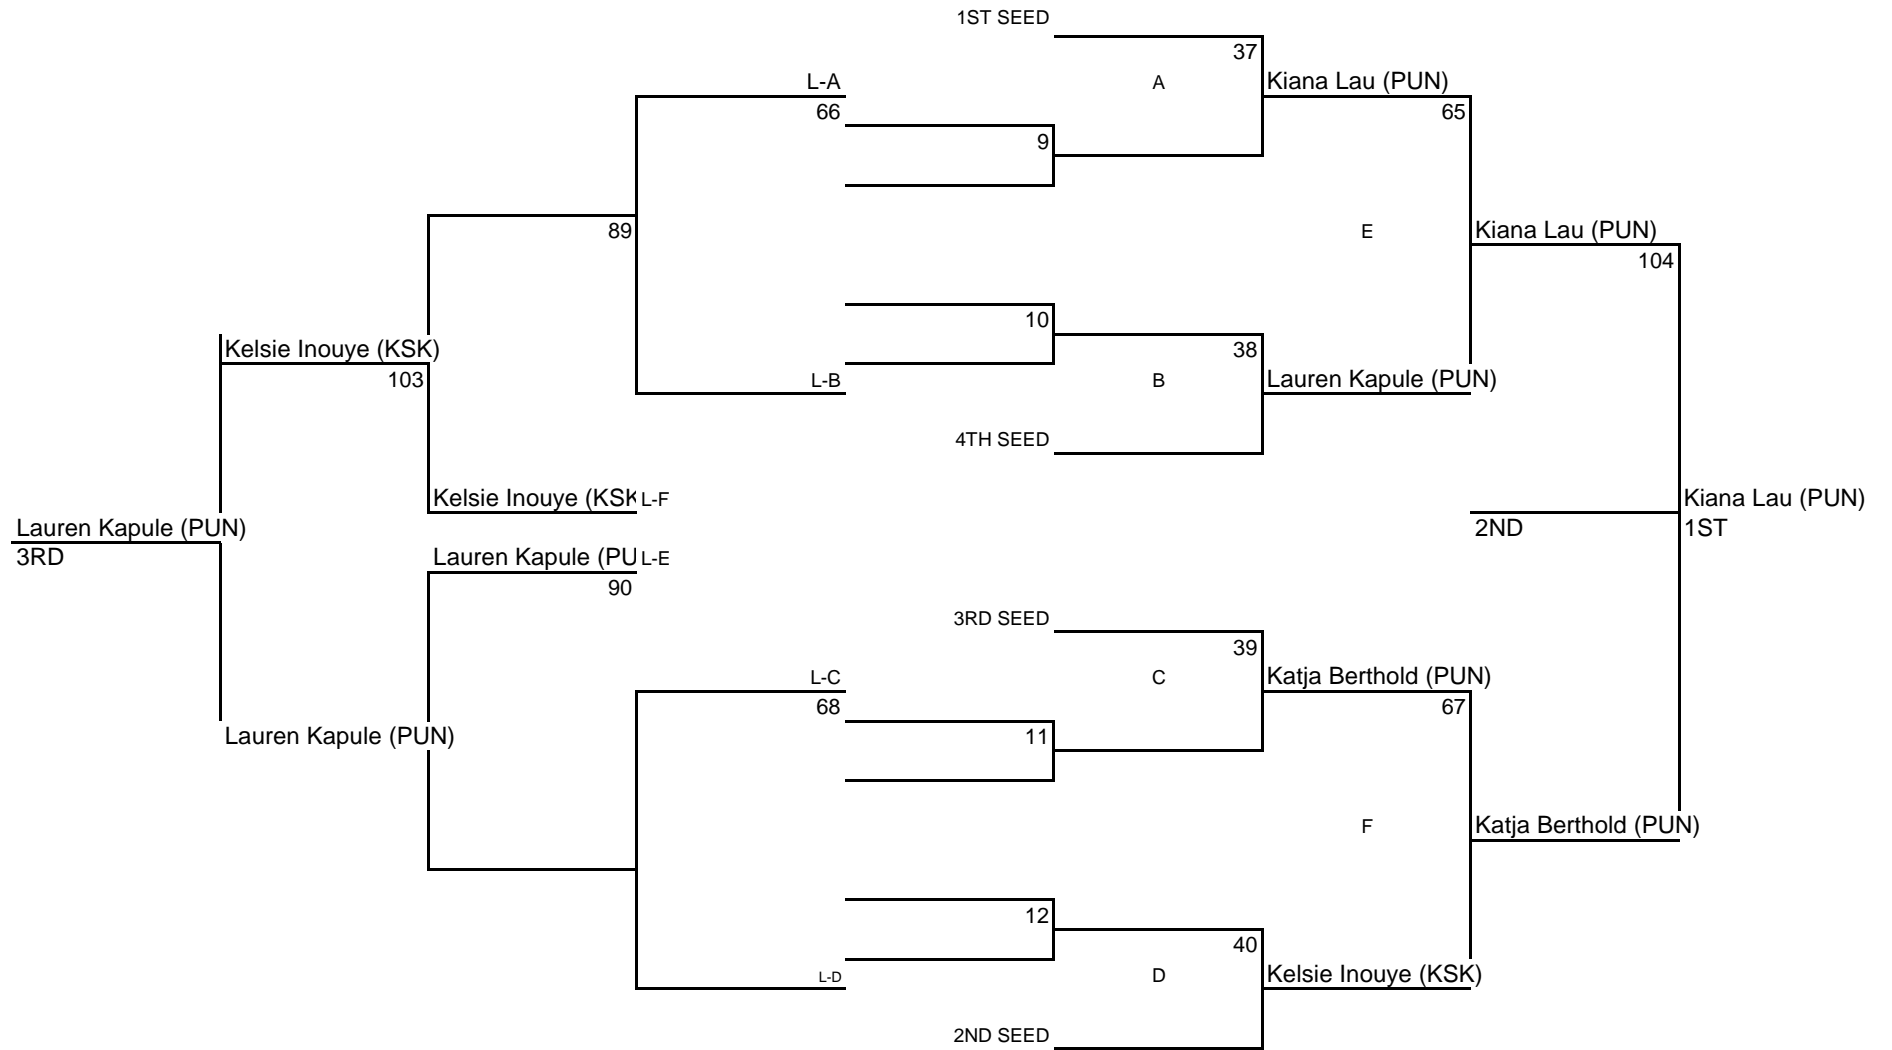

ILH INTERMEDIATE GIRLS CHAMPIONSHIP TOURNAMENT 2/5/2011

104
WT CLASS