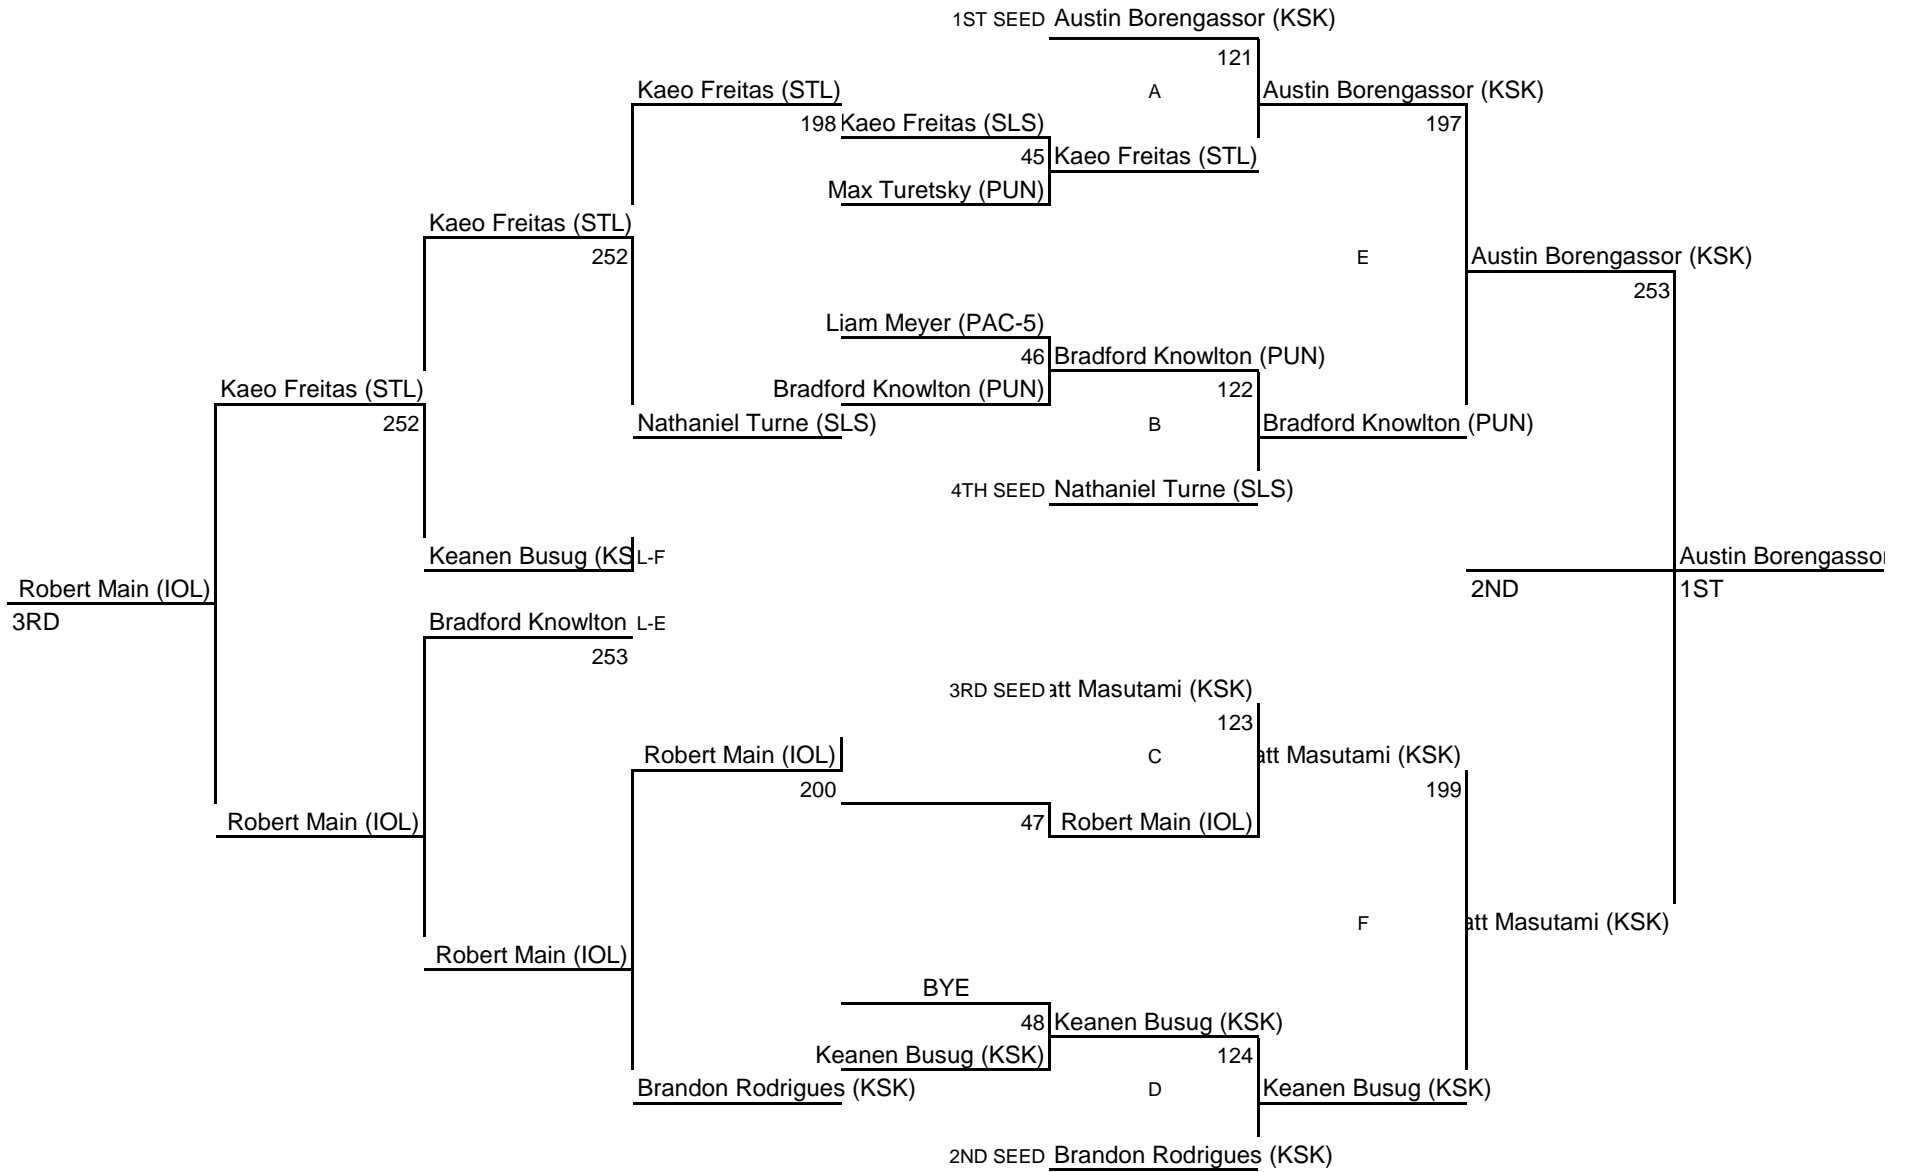

ILH INTERMEDIATE BOYS CHAMPIONSHIP TOURNAMENT 2/5/2011

134
WT CLASS