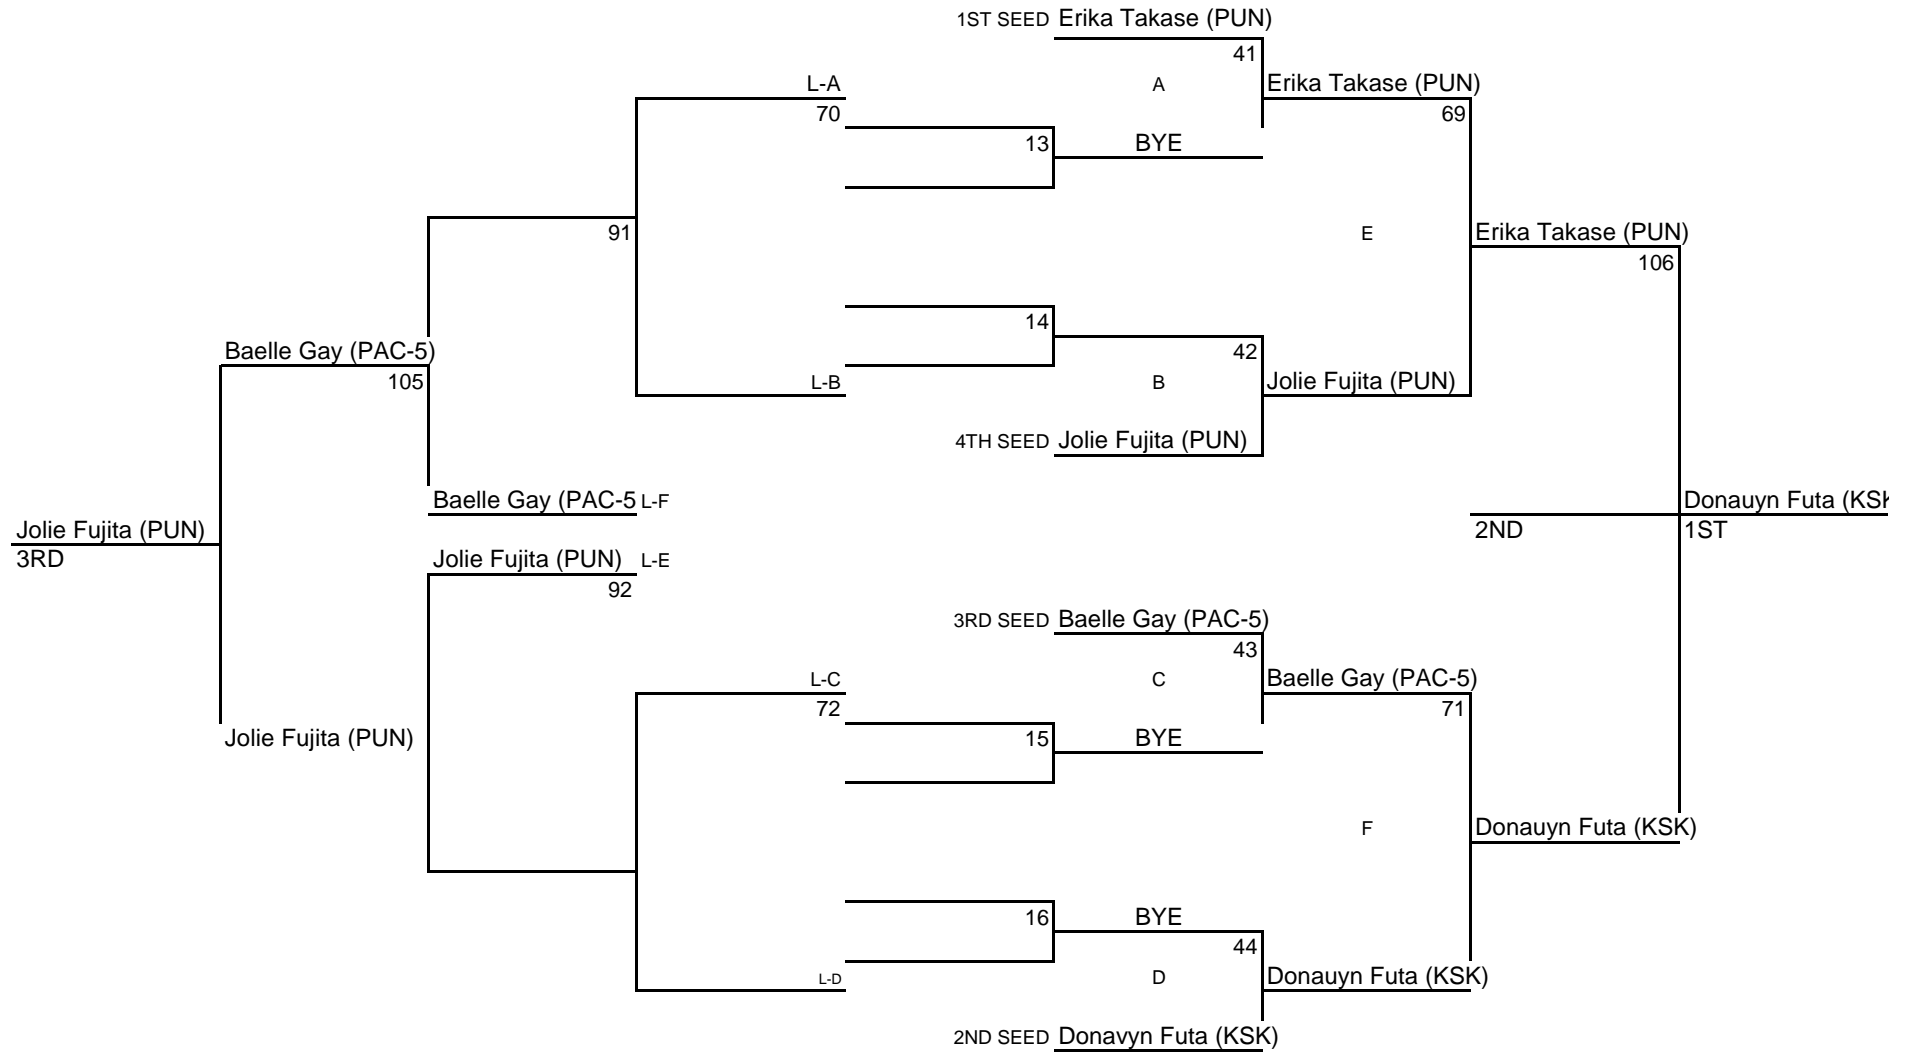

ILH INTERMEDIATE GIRLS CHAMPIONSHIP TOURNAMENT 2/5/2011

115
WT CLASS