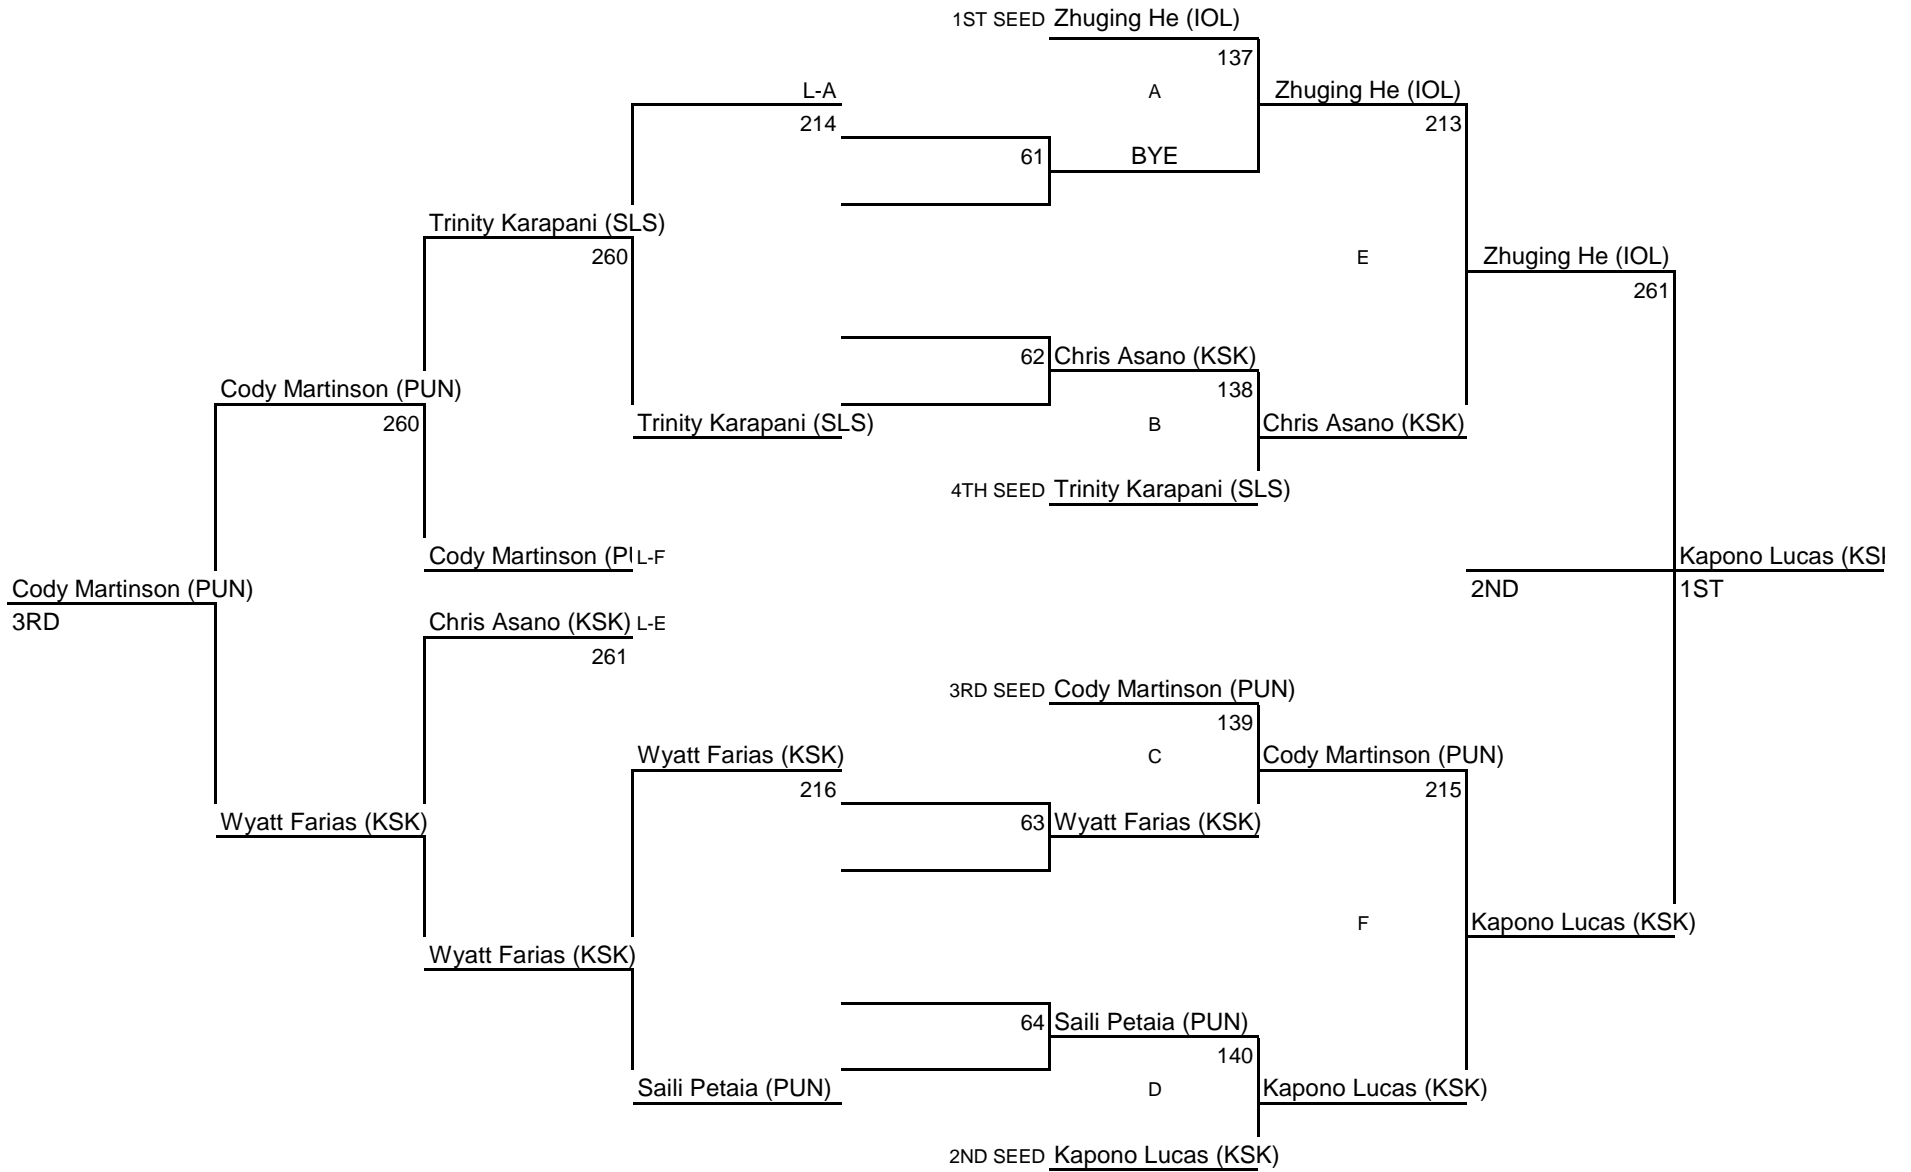

ILH INTERMEDIATE BOYS CHAMPIONSHIP TOURNAMENT 2/5/2011

167
WT CLASS