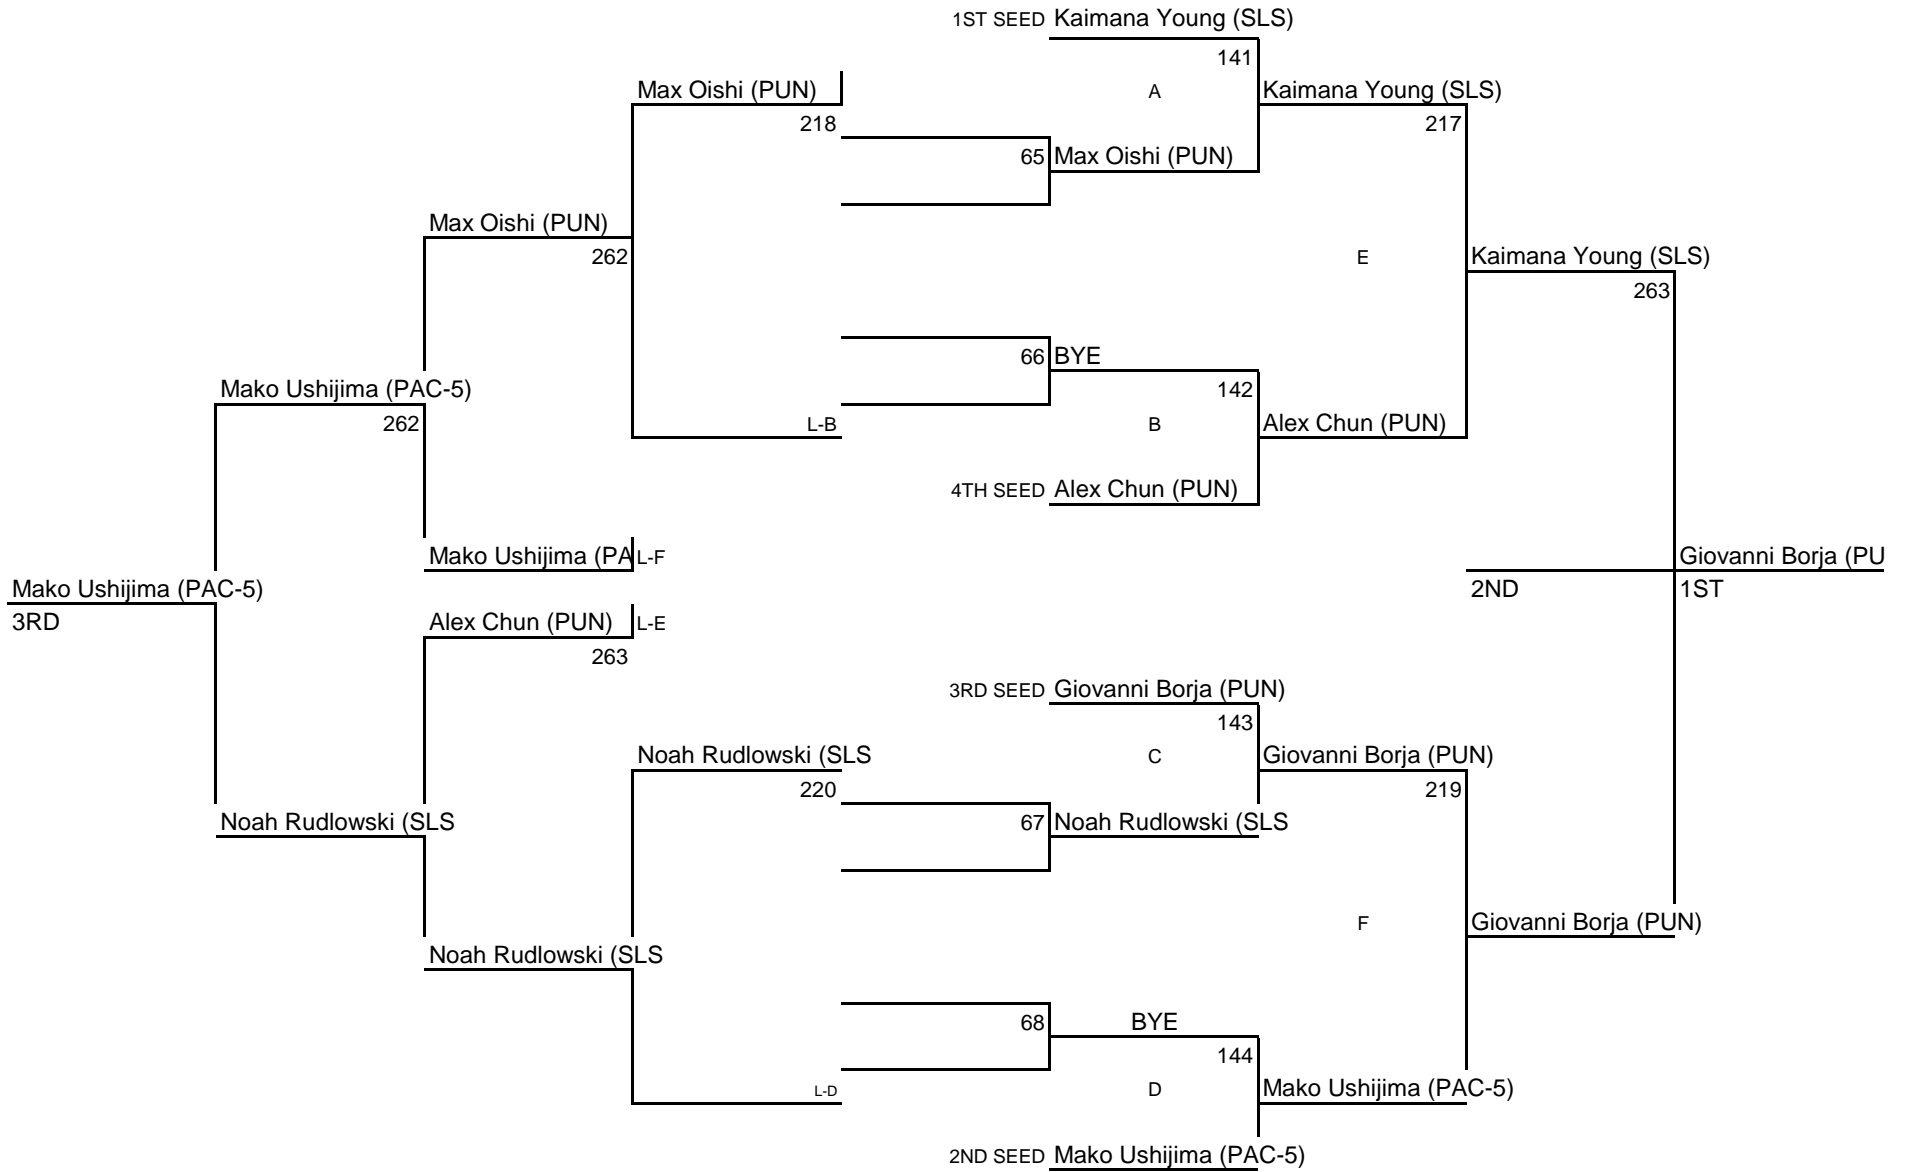

ILH INTERMEDIATE BOYS CHAMPIONSHIP TOURNAMENT 2/5/2011

180
WT CLASS