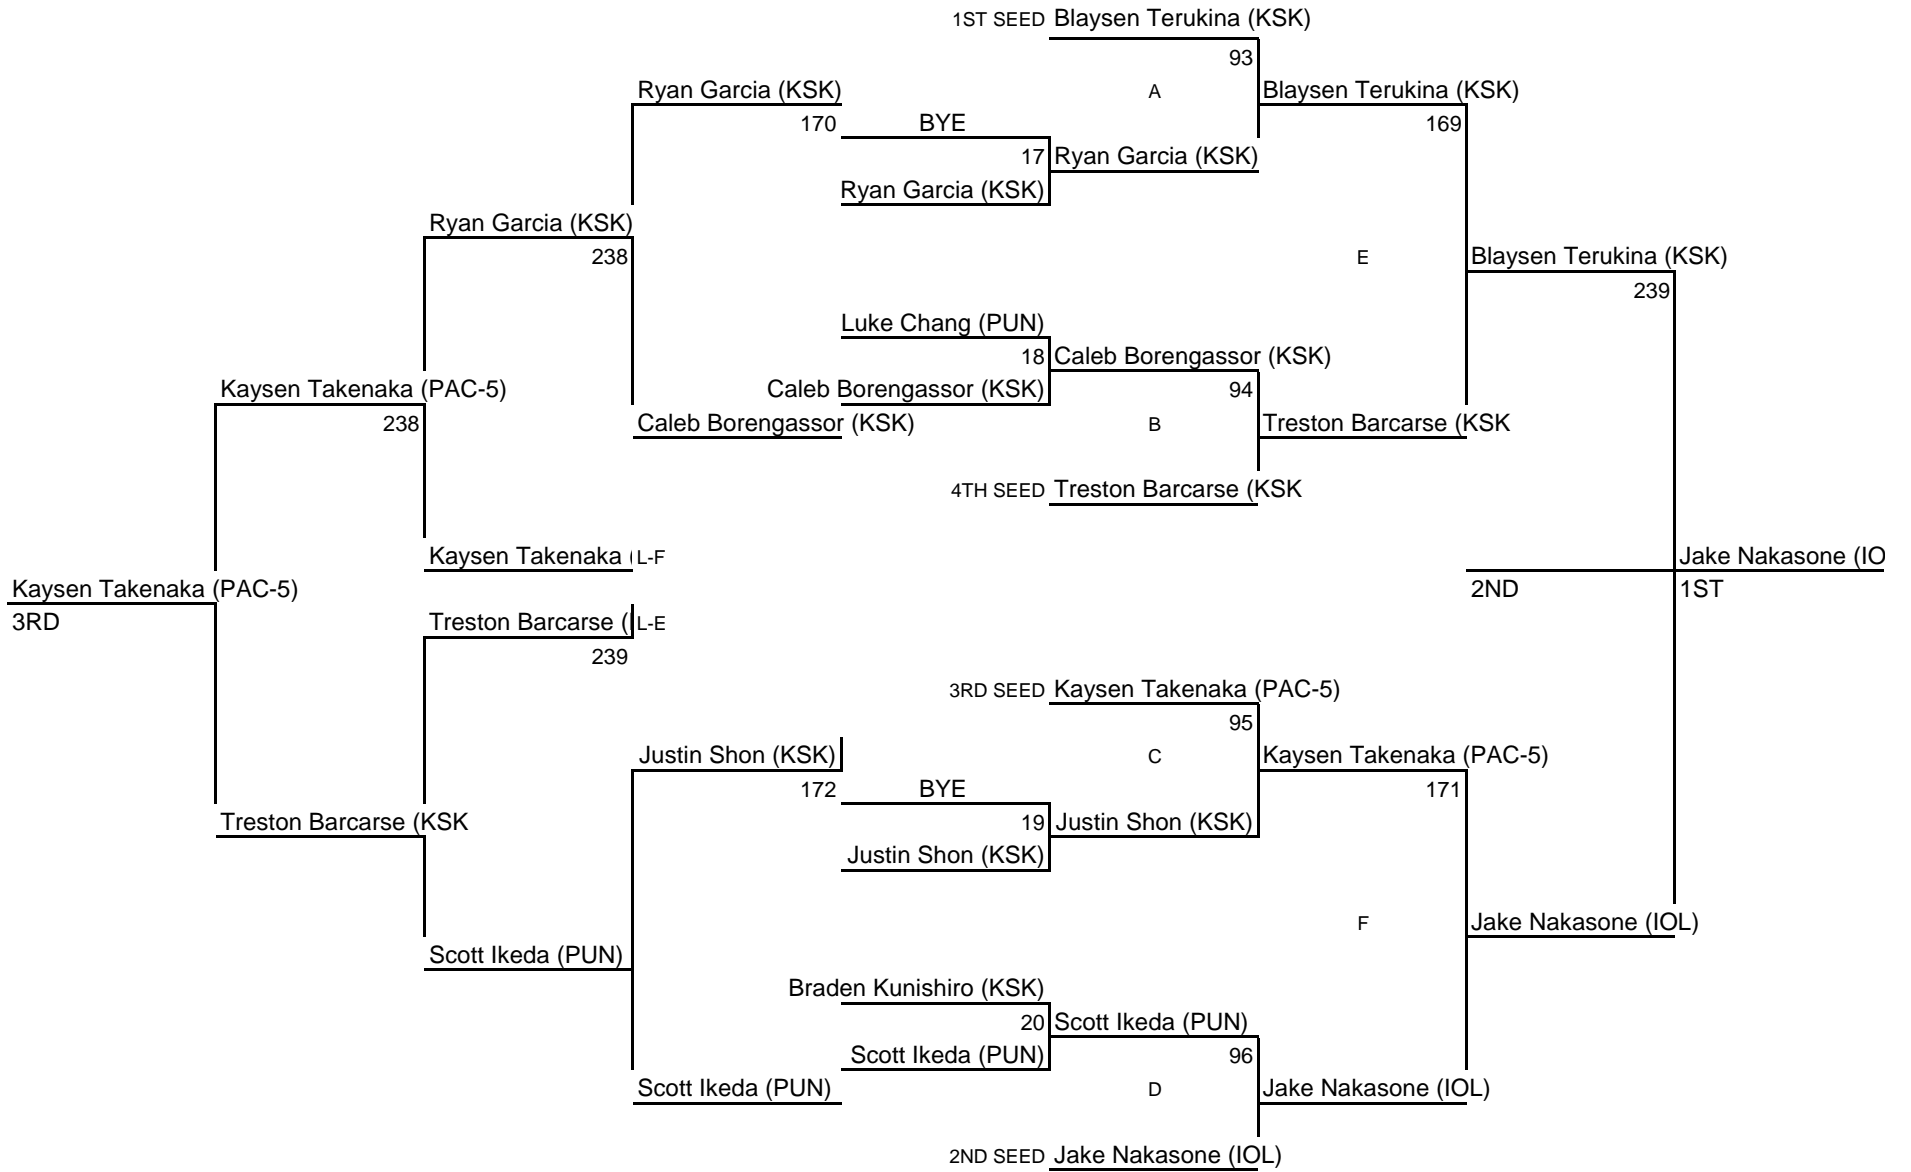

ILH INTERMEDIATE BOYS CHAMPIONSHIP TOURNAMENT 2/5/2011

100
WT CLASS