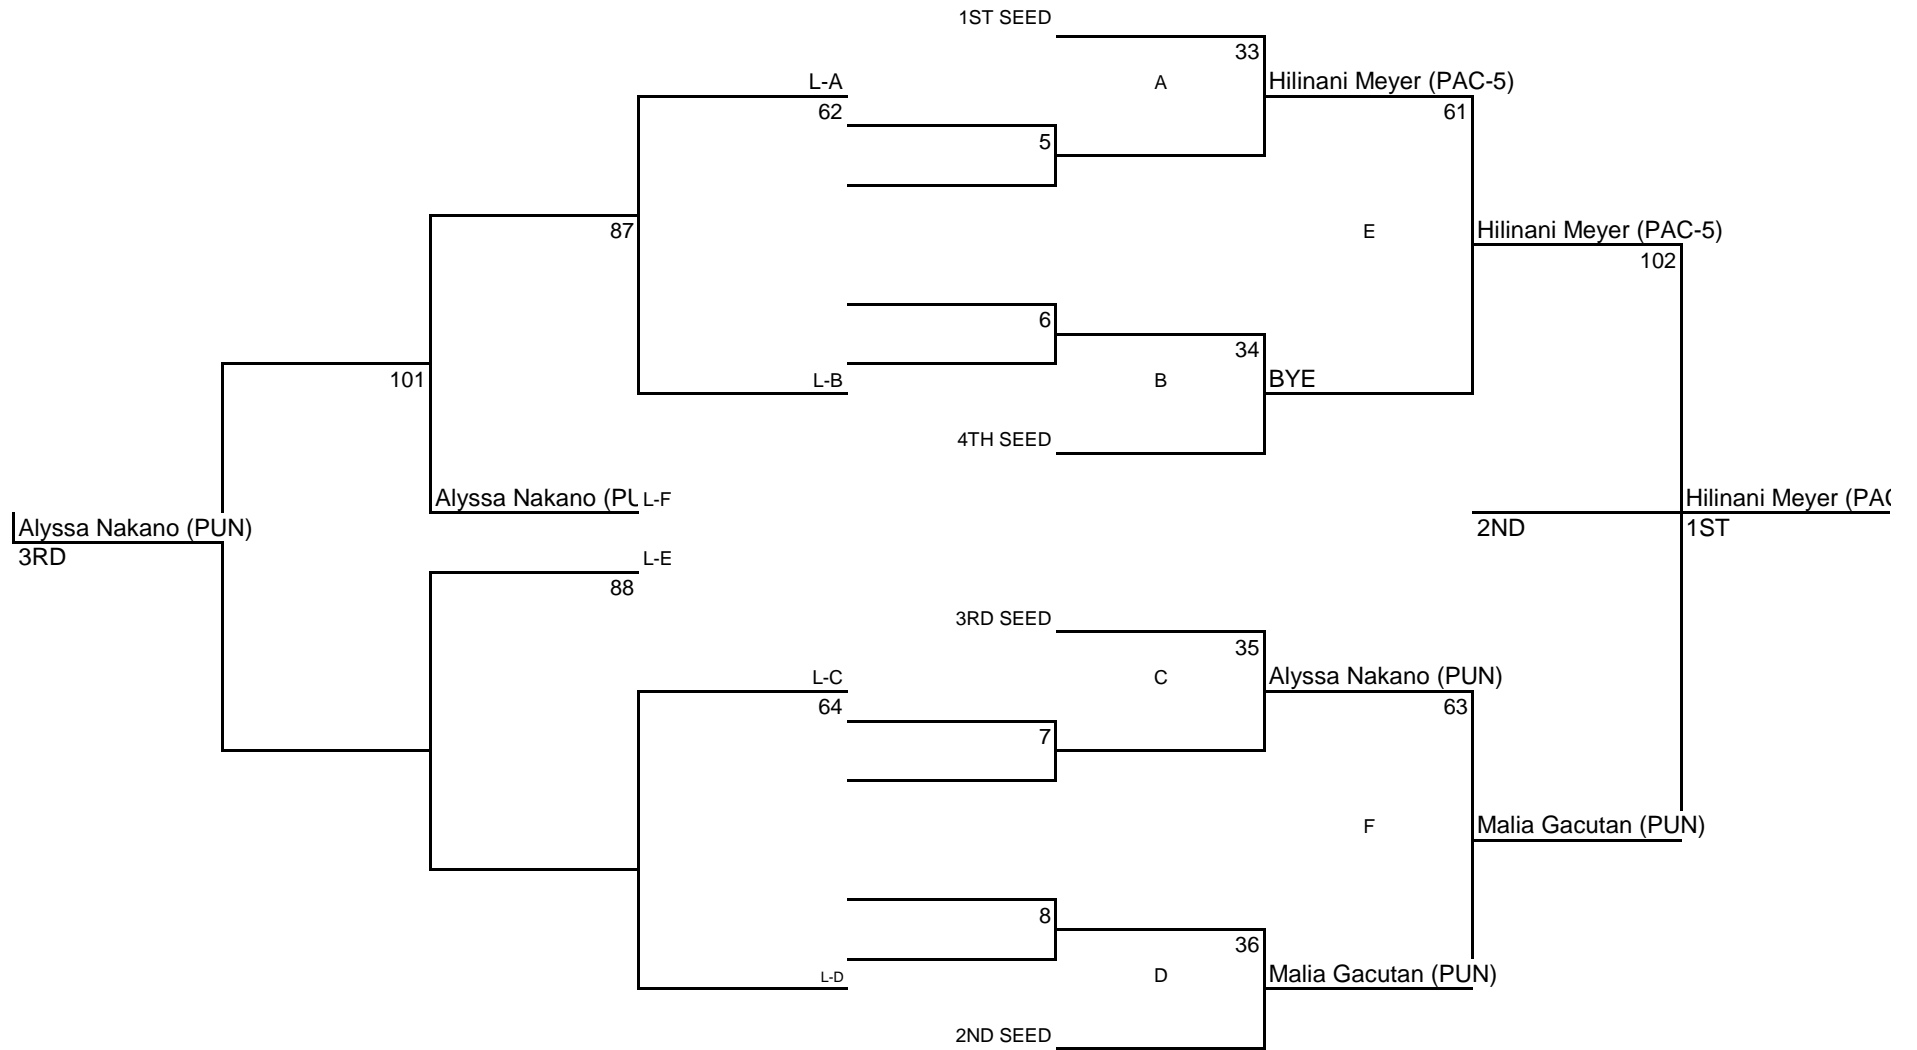

ILH INTERMEDIATE GIRLS CHAMPIONSHIP TOURNAMENT 2/5/2011

98
WT CLASS