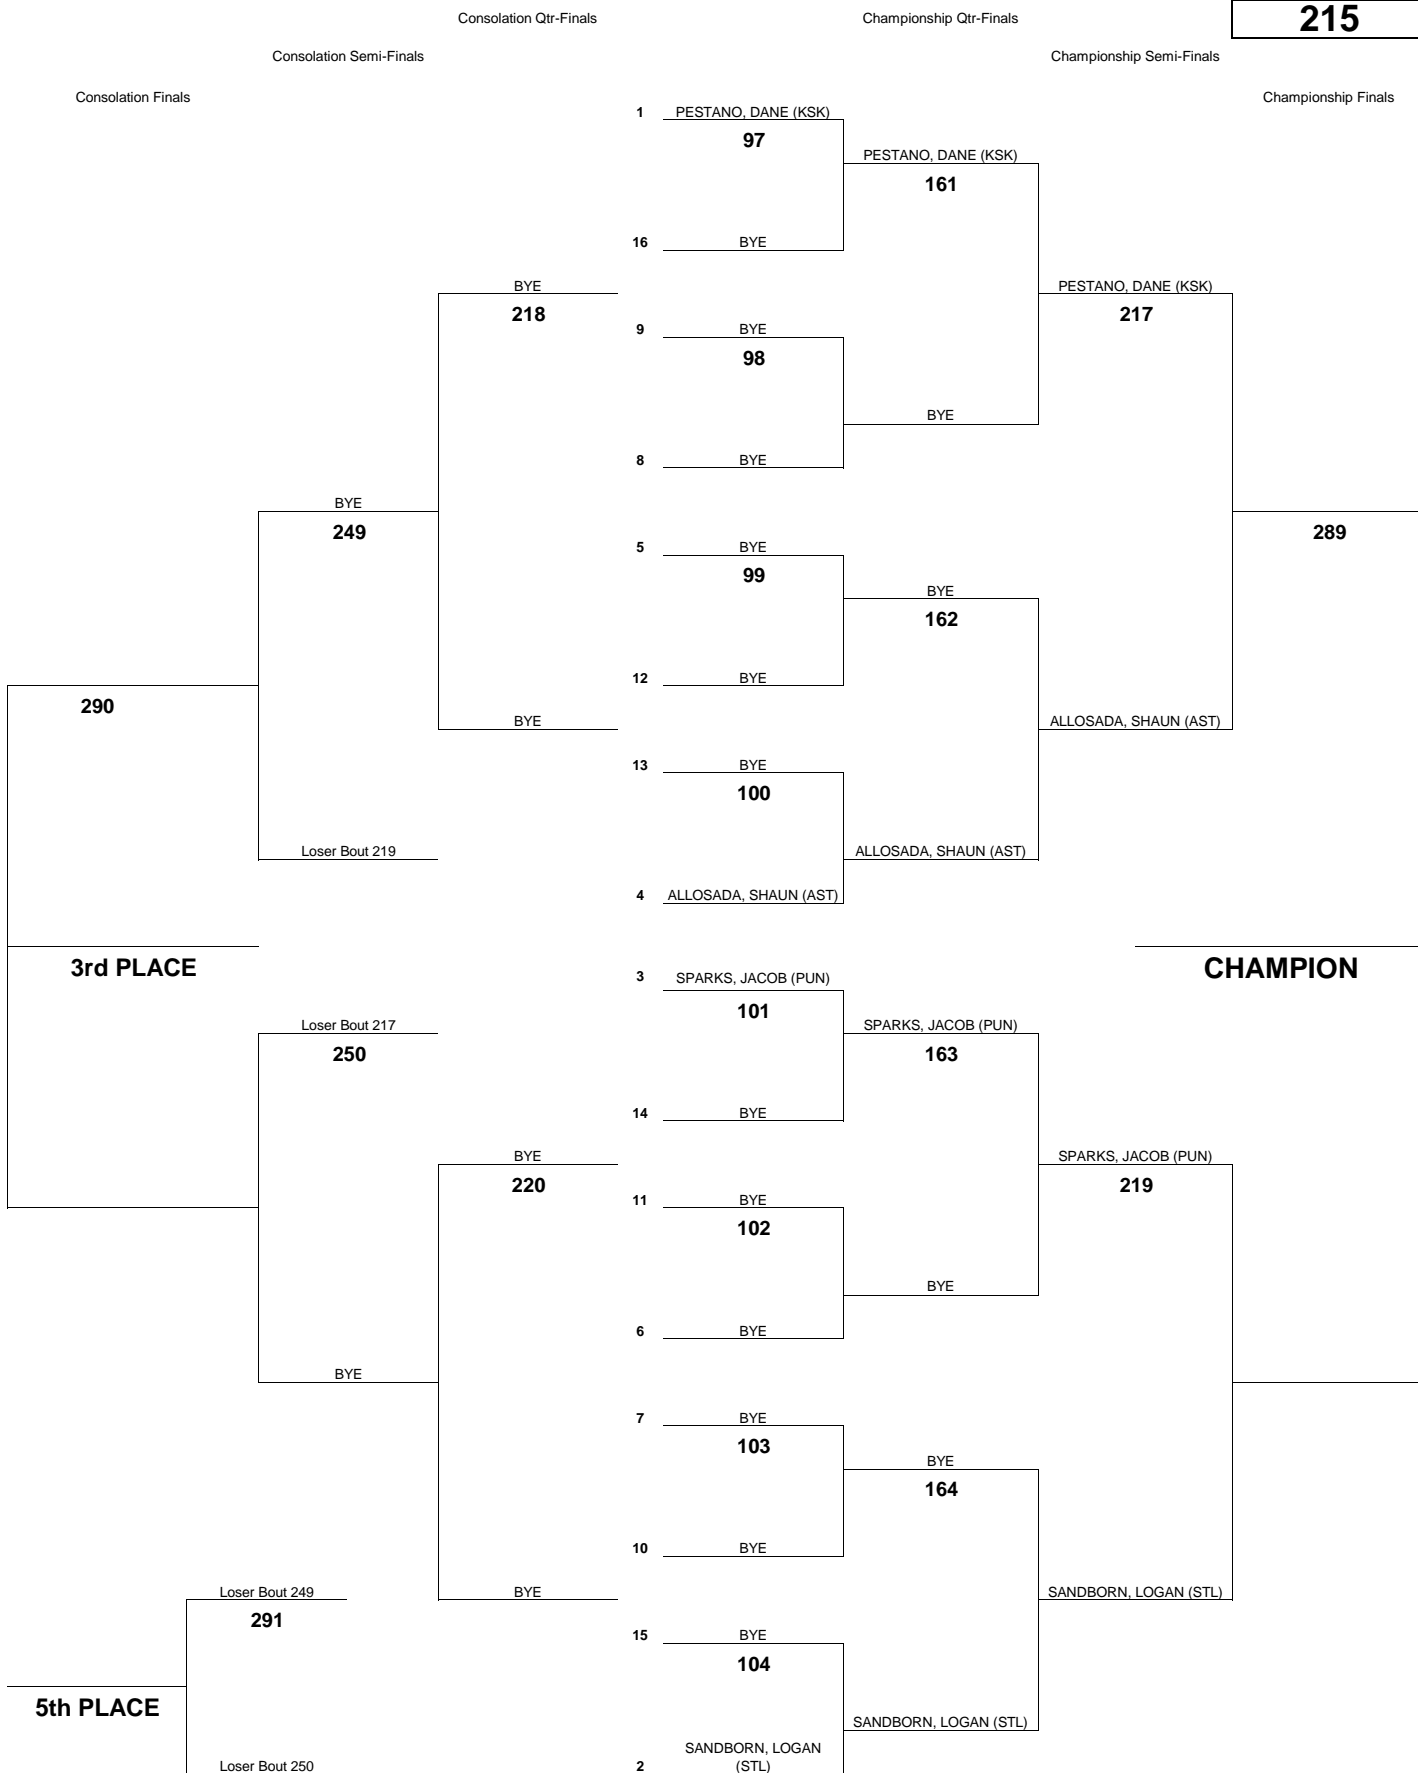

INTERSCHOLASTIC LEAGUE OF HONOLULU 2013 BOYS VARSITY CHAMPIONSHIP TOURNAMENT

WEIGHT CLASS

215