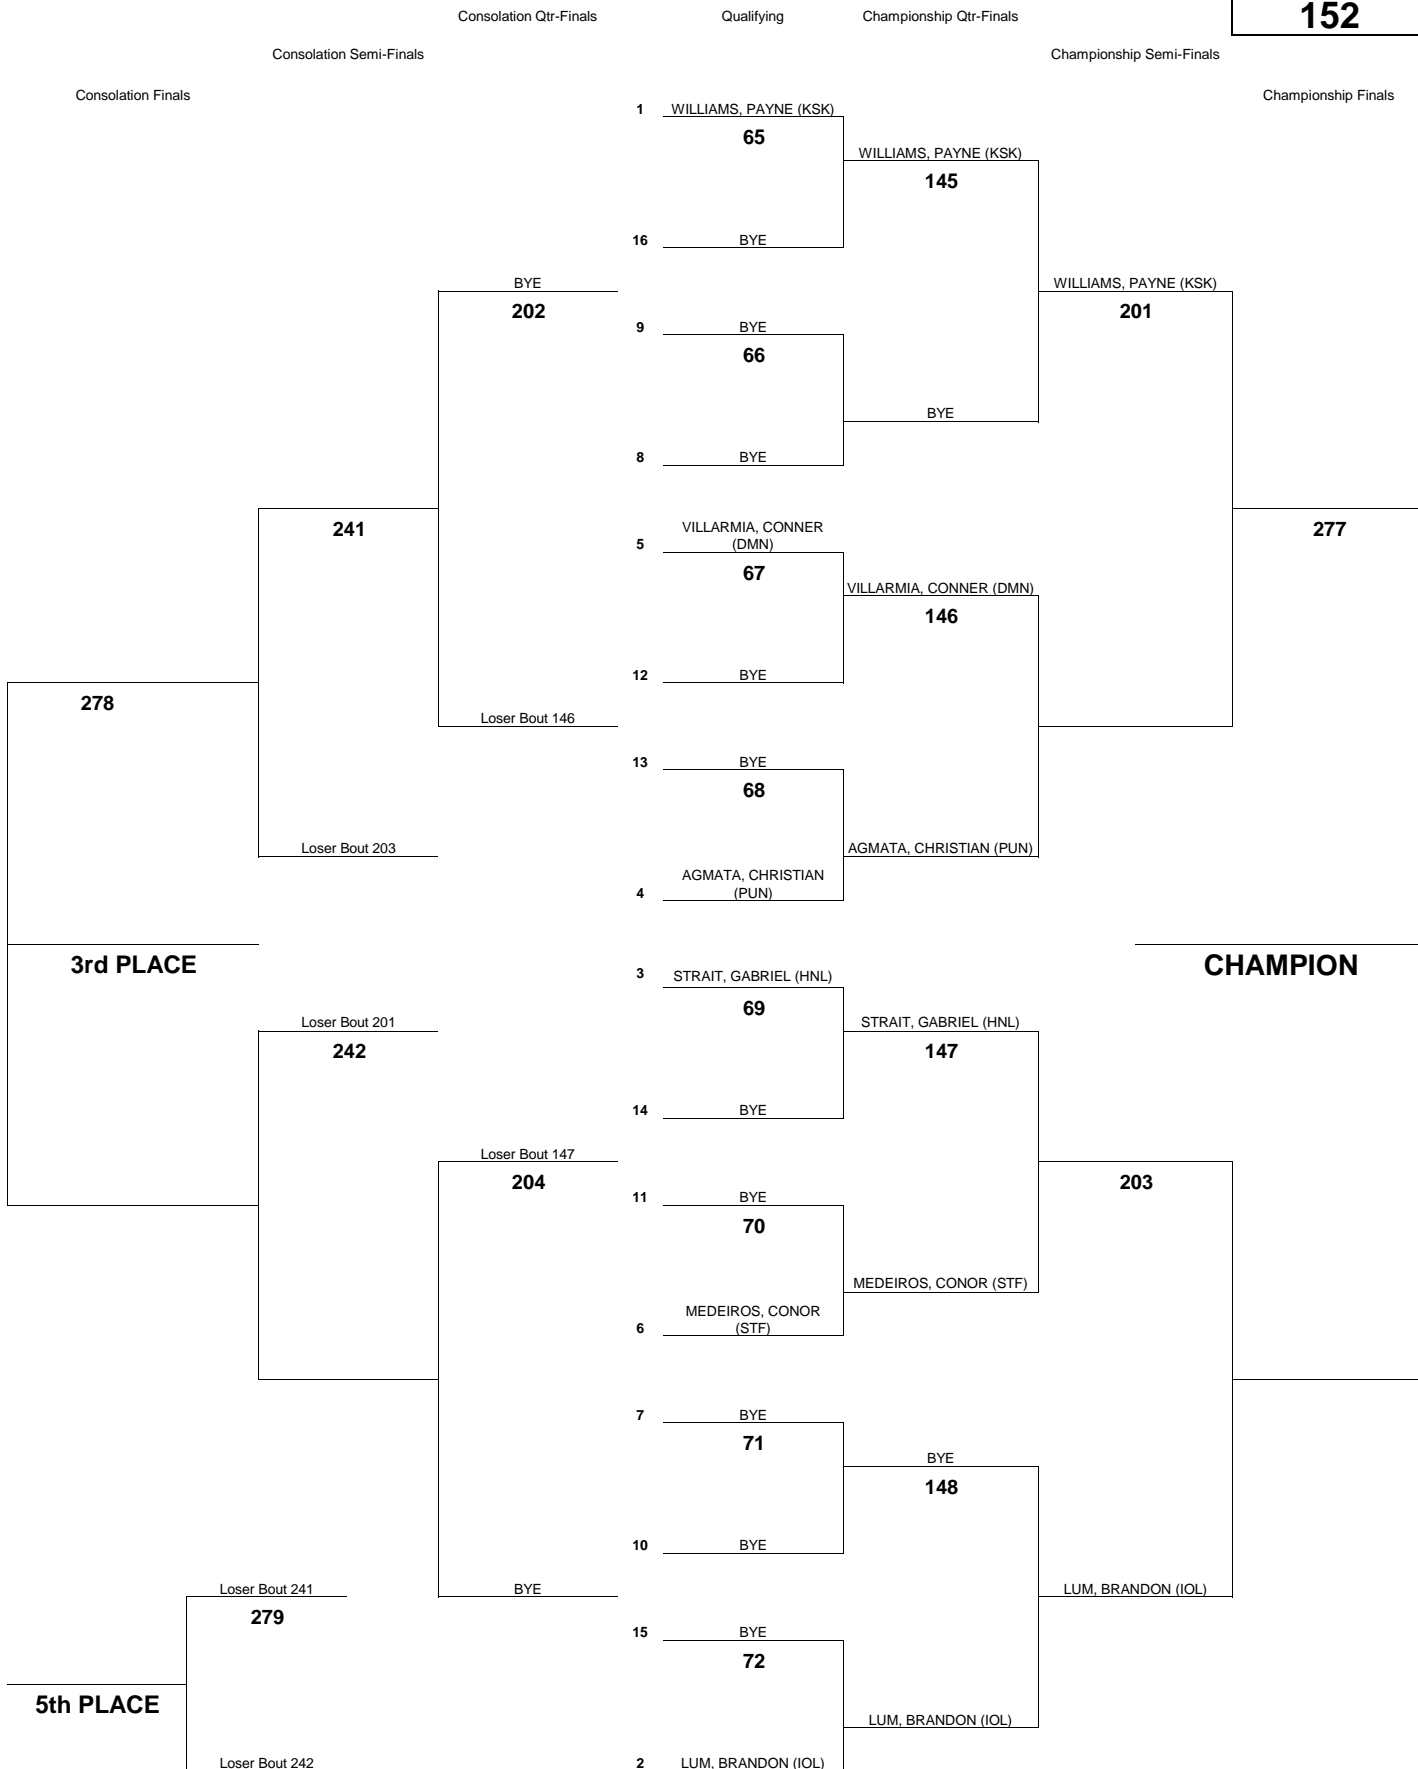

INTERSCHOLASTIC LEAGUE OF HONOLULU 2013 BOYS VARSITY CHAMPIONSHIP TOURNAMENT

WEIGHT CLASS
152