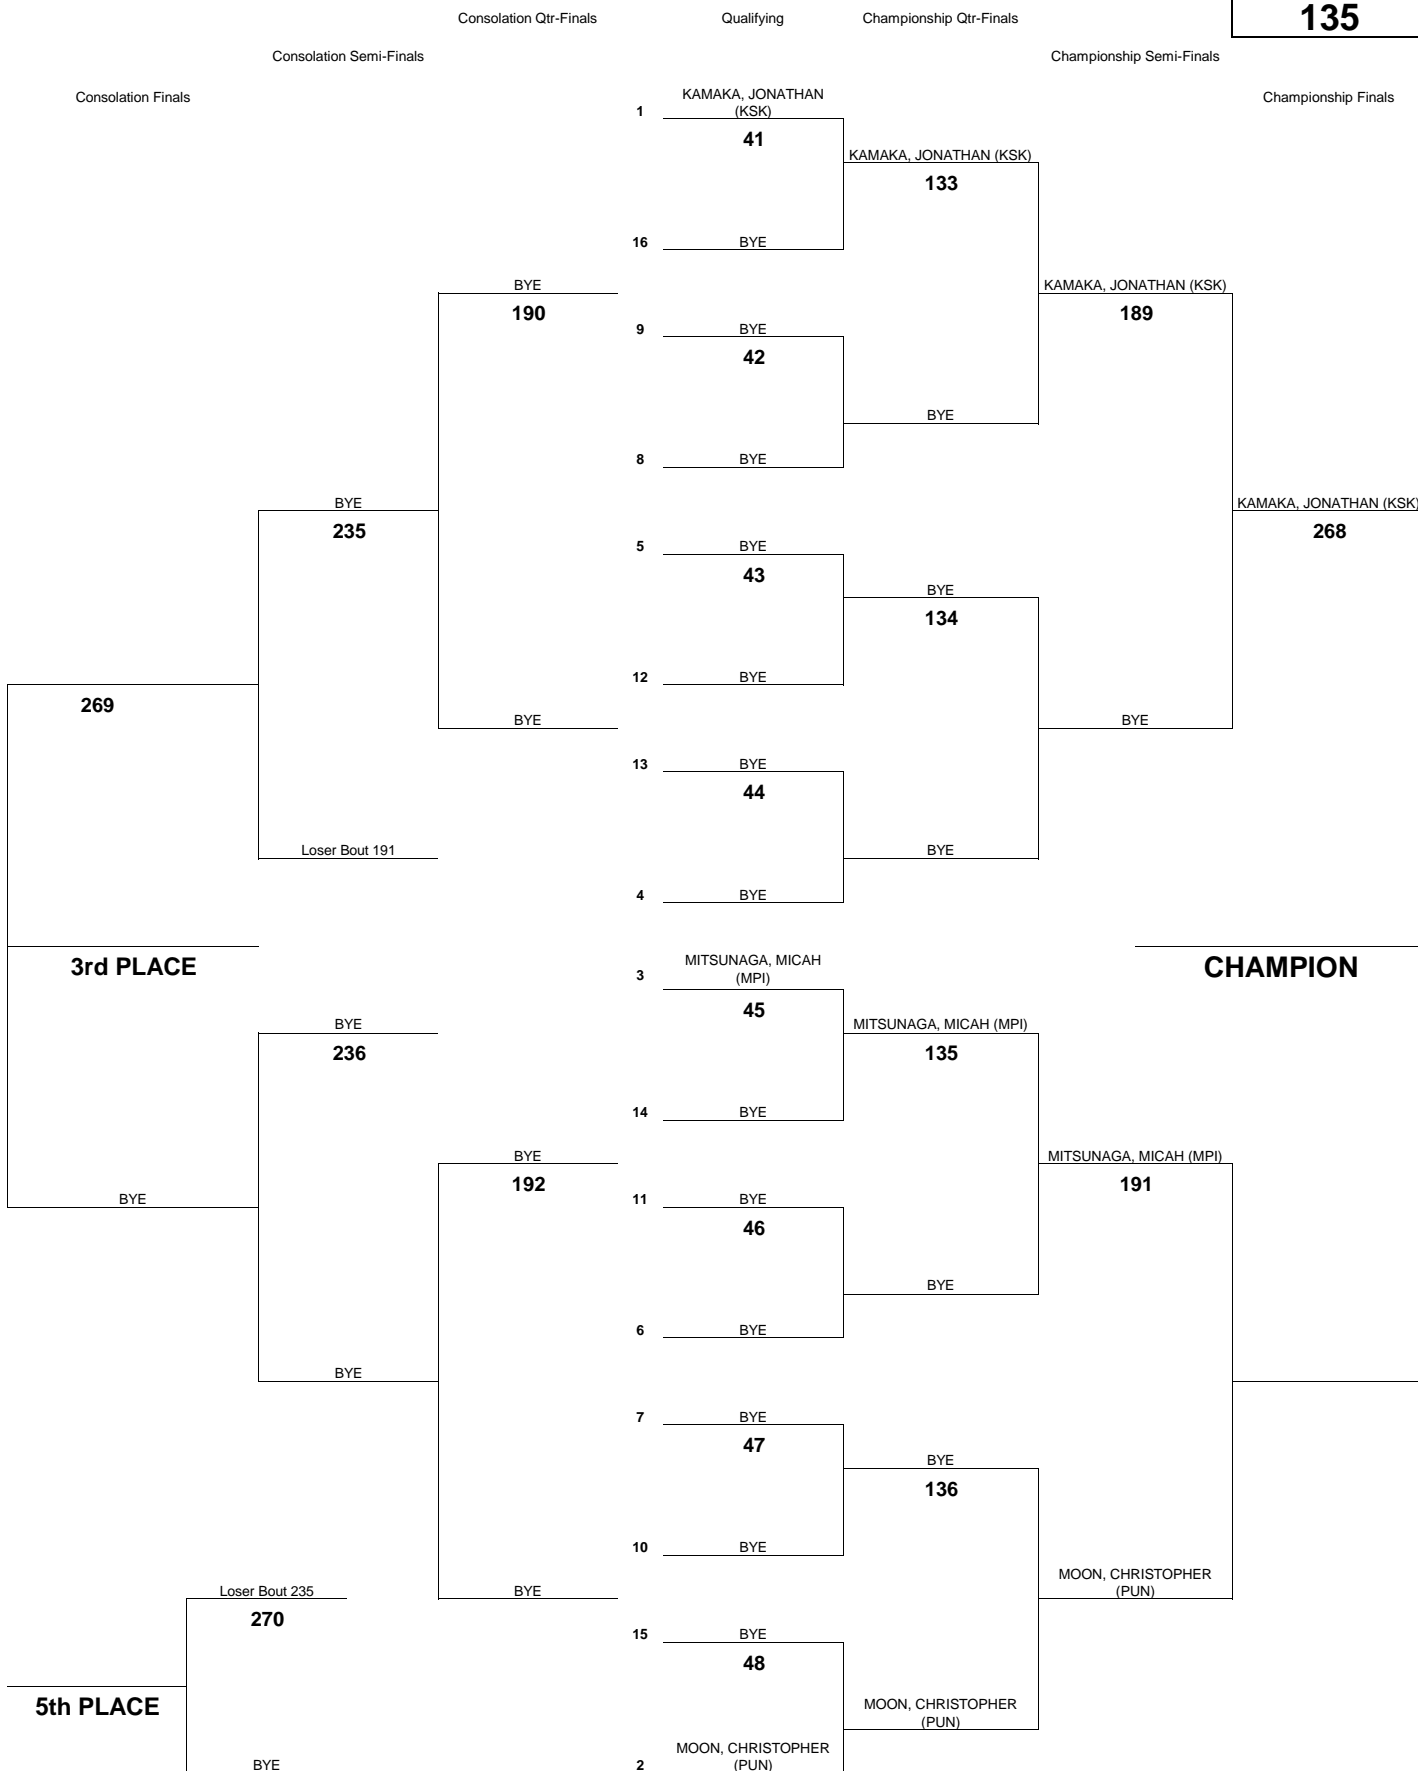

INTERSCHOLASTIC LEAGUE OF HONOLULU 2013 BOYS VARSITY CHAMPIONSHIP TOURNAMENT

WEIGHT CLASS
135