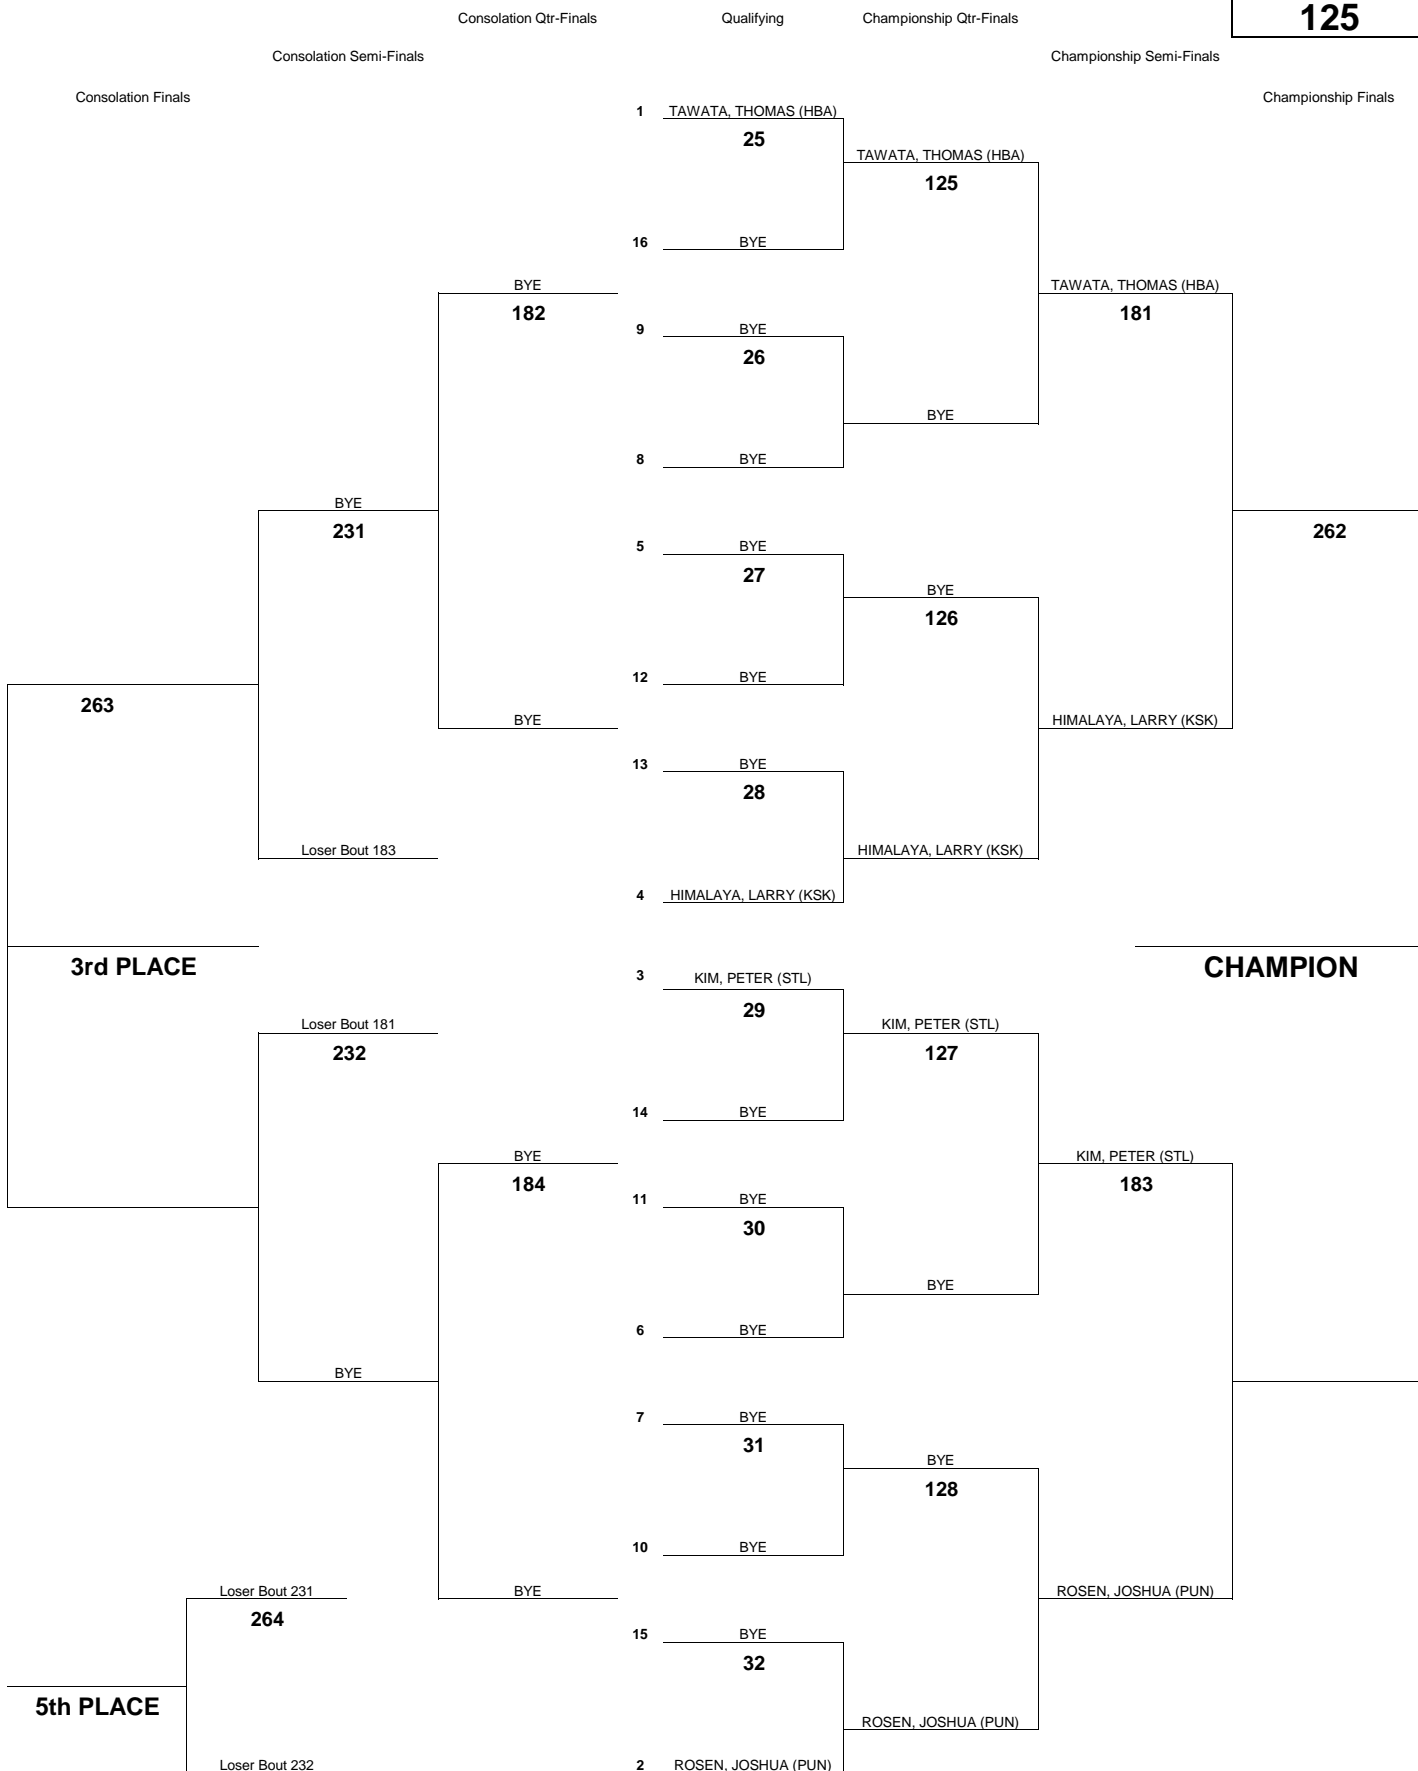

INTERSCHOLASTIC LEAGUE OF HONOLULU 2013 BOYS VARSITY CHAMPIONSHIP TOURNAMENT

WEIGHT CLASS
125