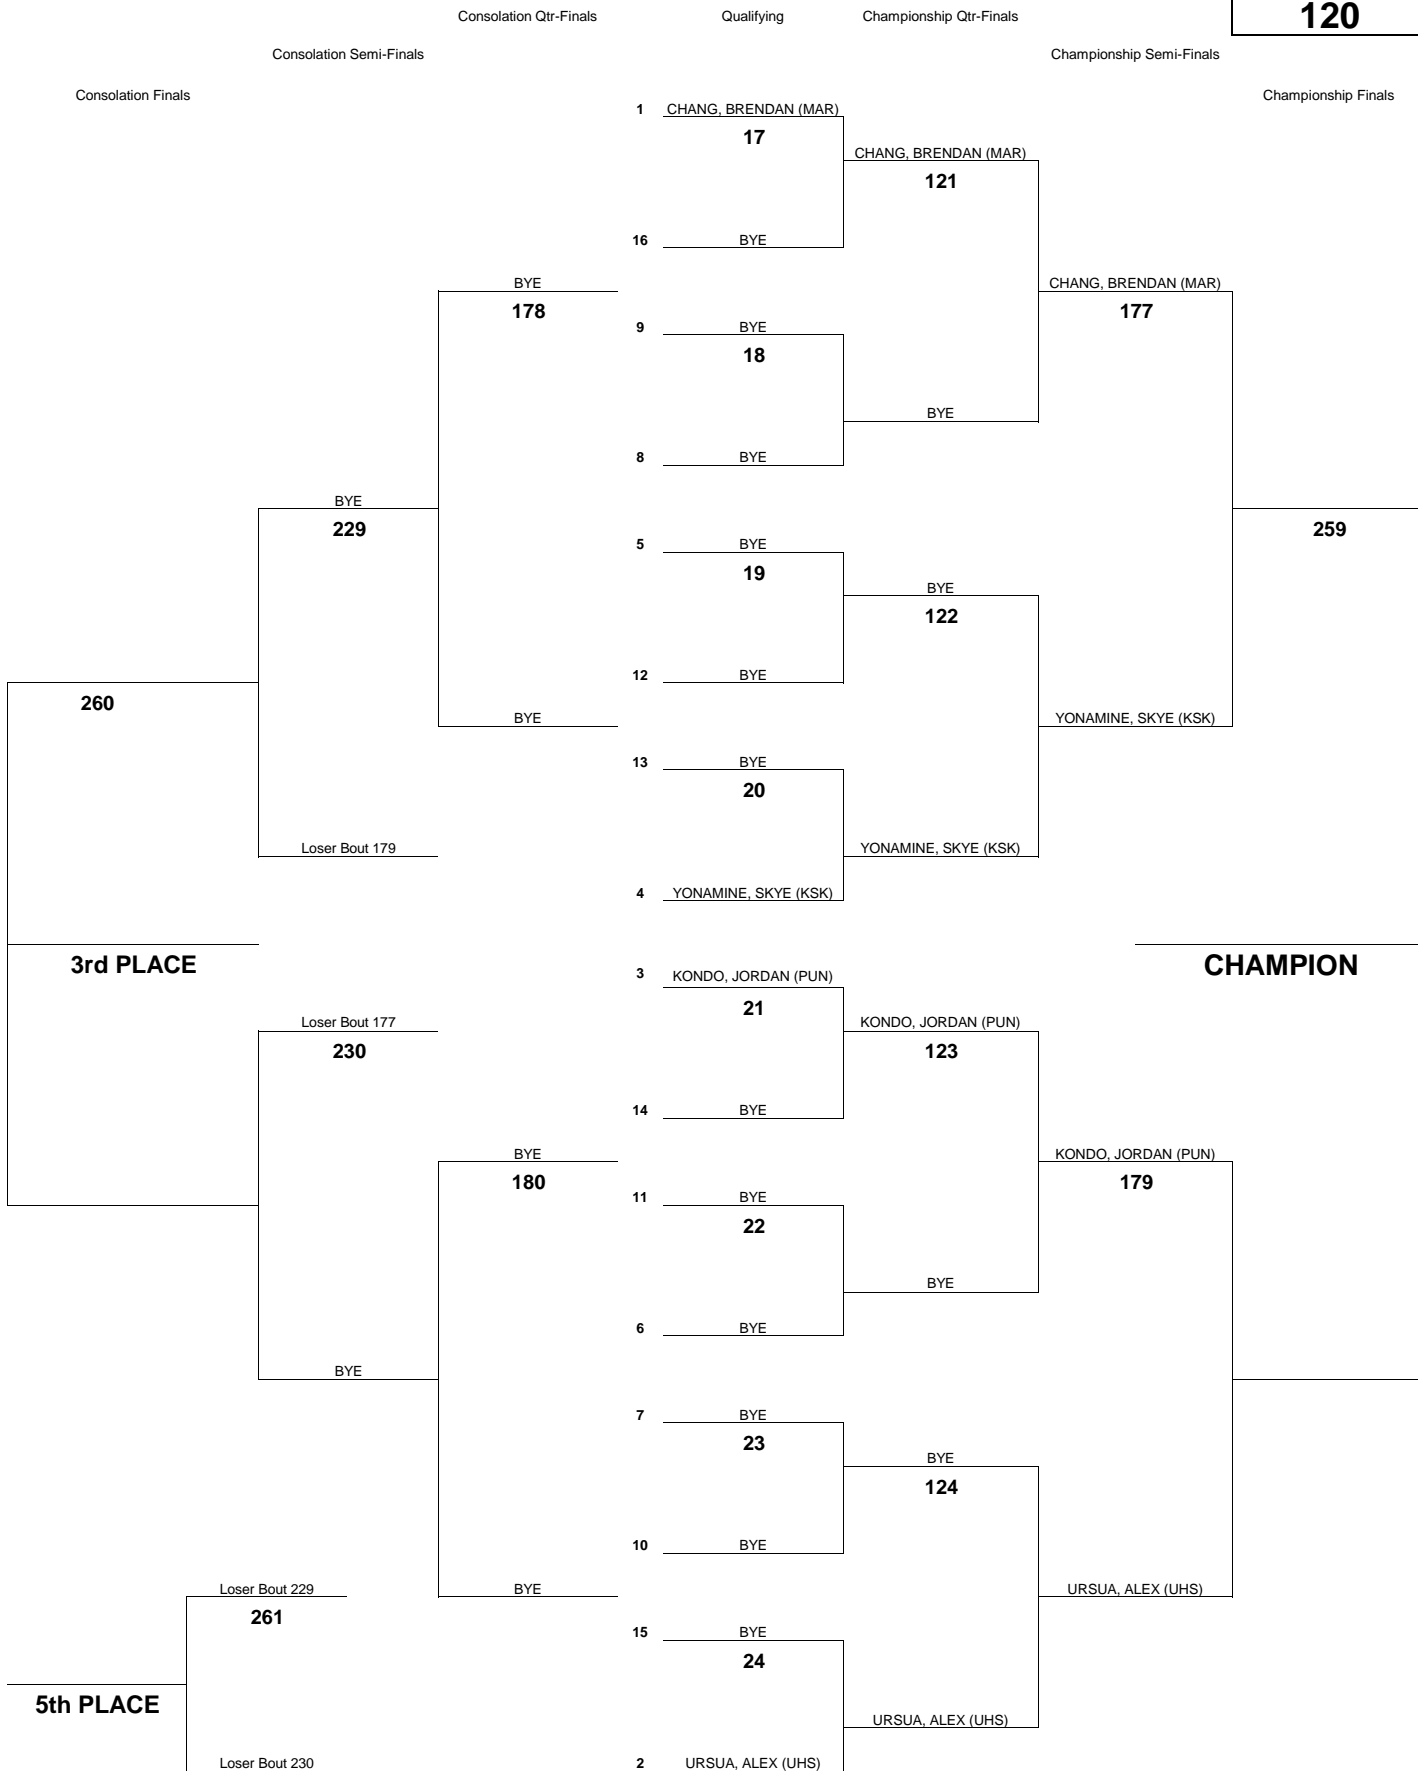

INTERSCHOLASTIC LEAGUE OF HONOLULU 2013 BOYS VARSITY CHAMPIONSHIP TOURNAMENT

WEIGHT CLASS

120