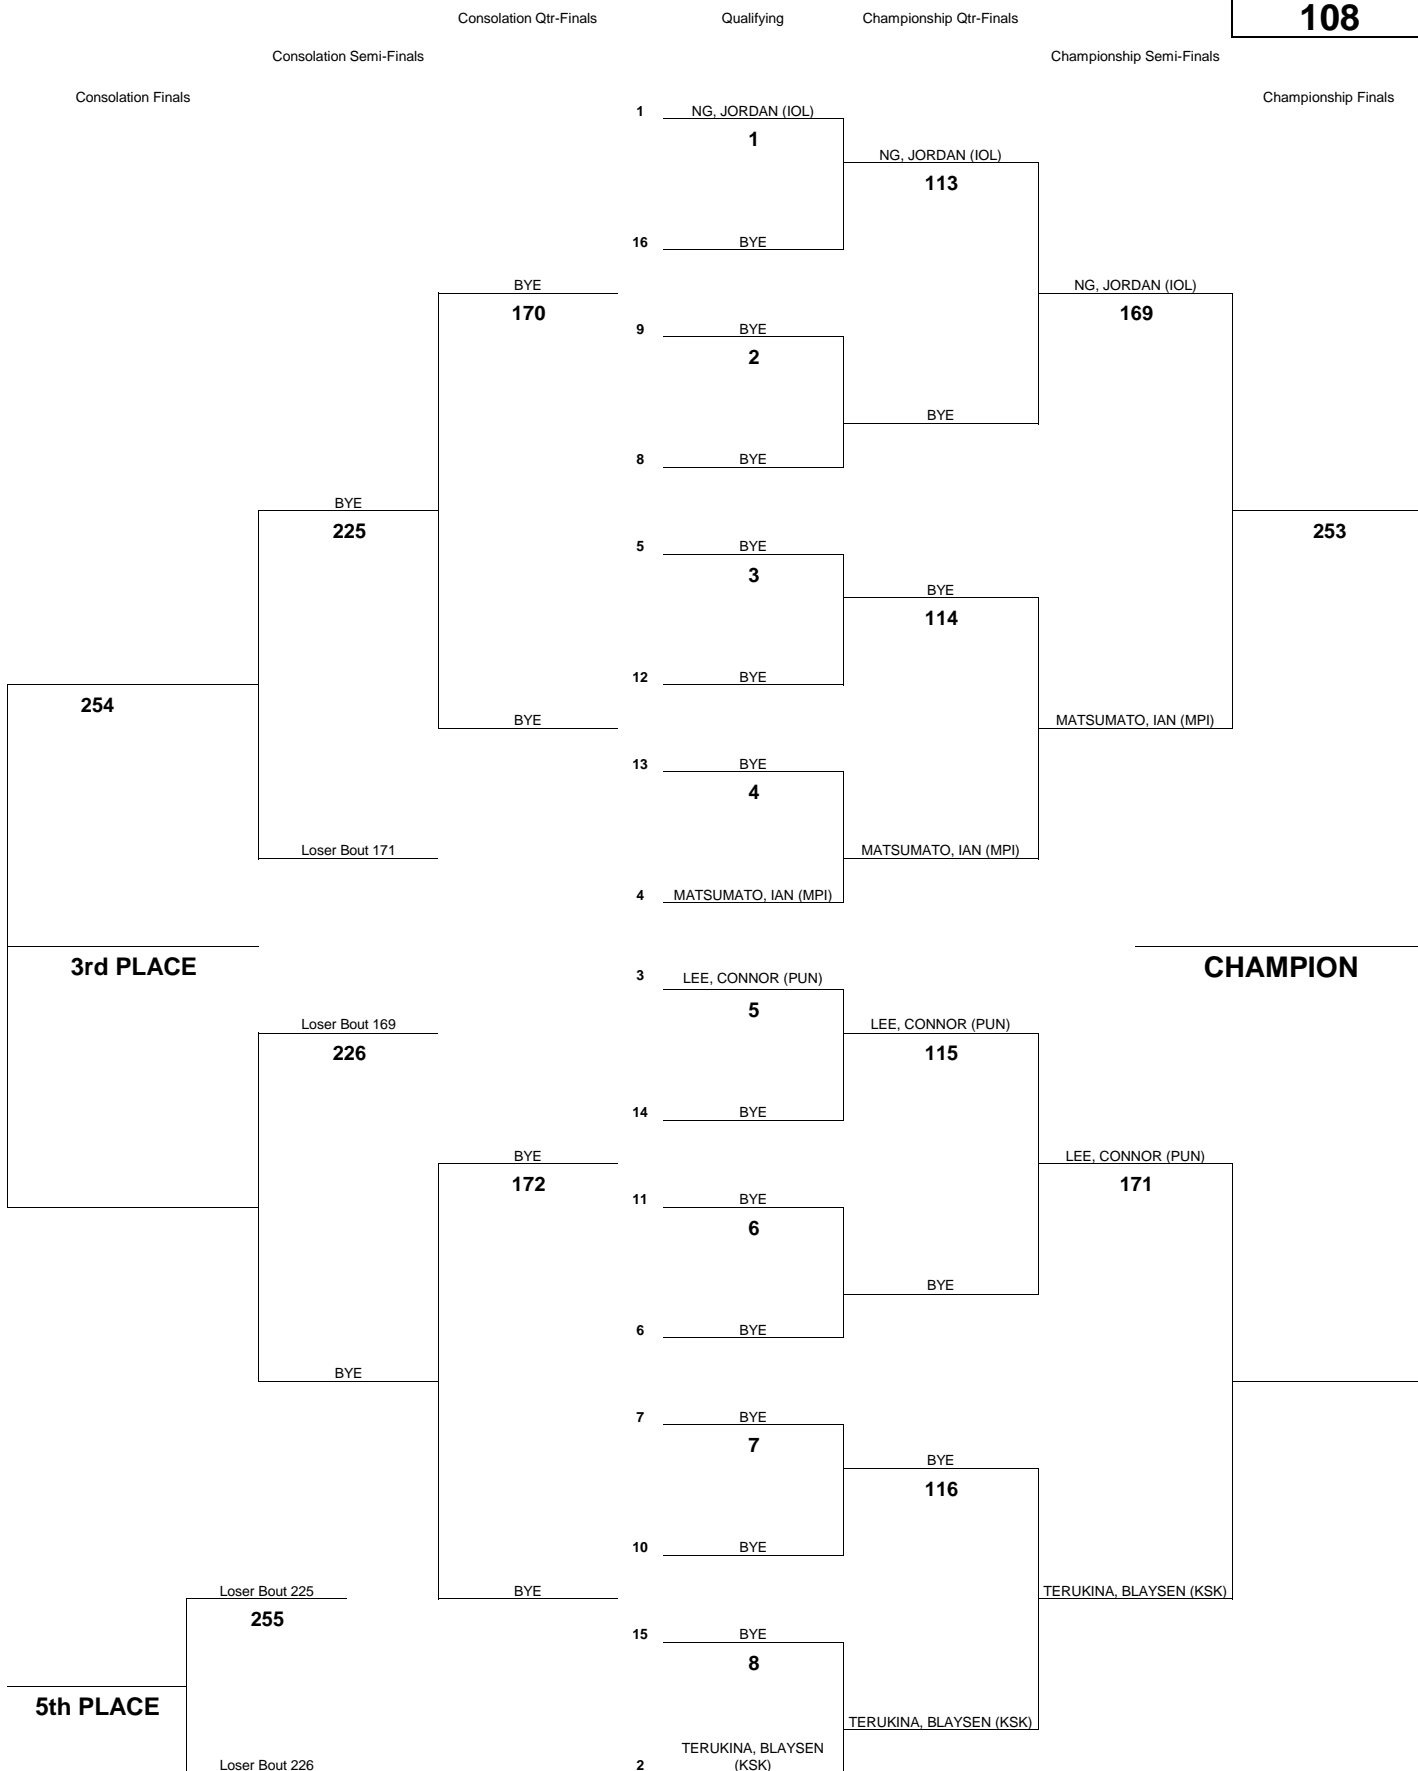

INTERSCHOLASTIC LEAGUE OF HONOLULU 2013 BOYS VARSITY CHAMPIONSHIP TOURNAMENT

WEIGHT CLASS
108

INTERSCHOLASTIC LEAGUE OF HONOLULU 2013 BOYS VARSITY CHAMPIONSHIP TOURNAMENT

WEIGHT CLASS
114

INTERSCHOLASTIC LEAGUE OF HONOLULU 2013 BOYS VARSITY CHAMPIONSHIP TOURNAMENT