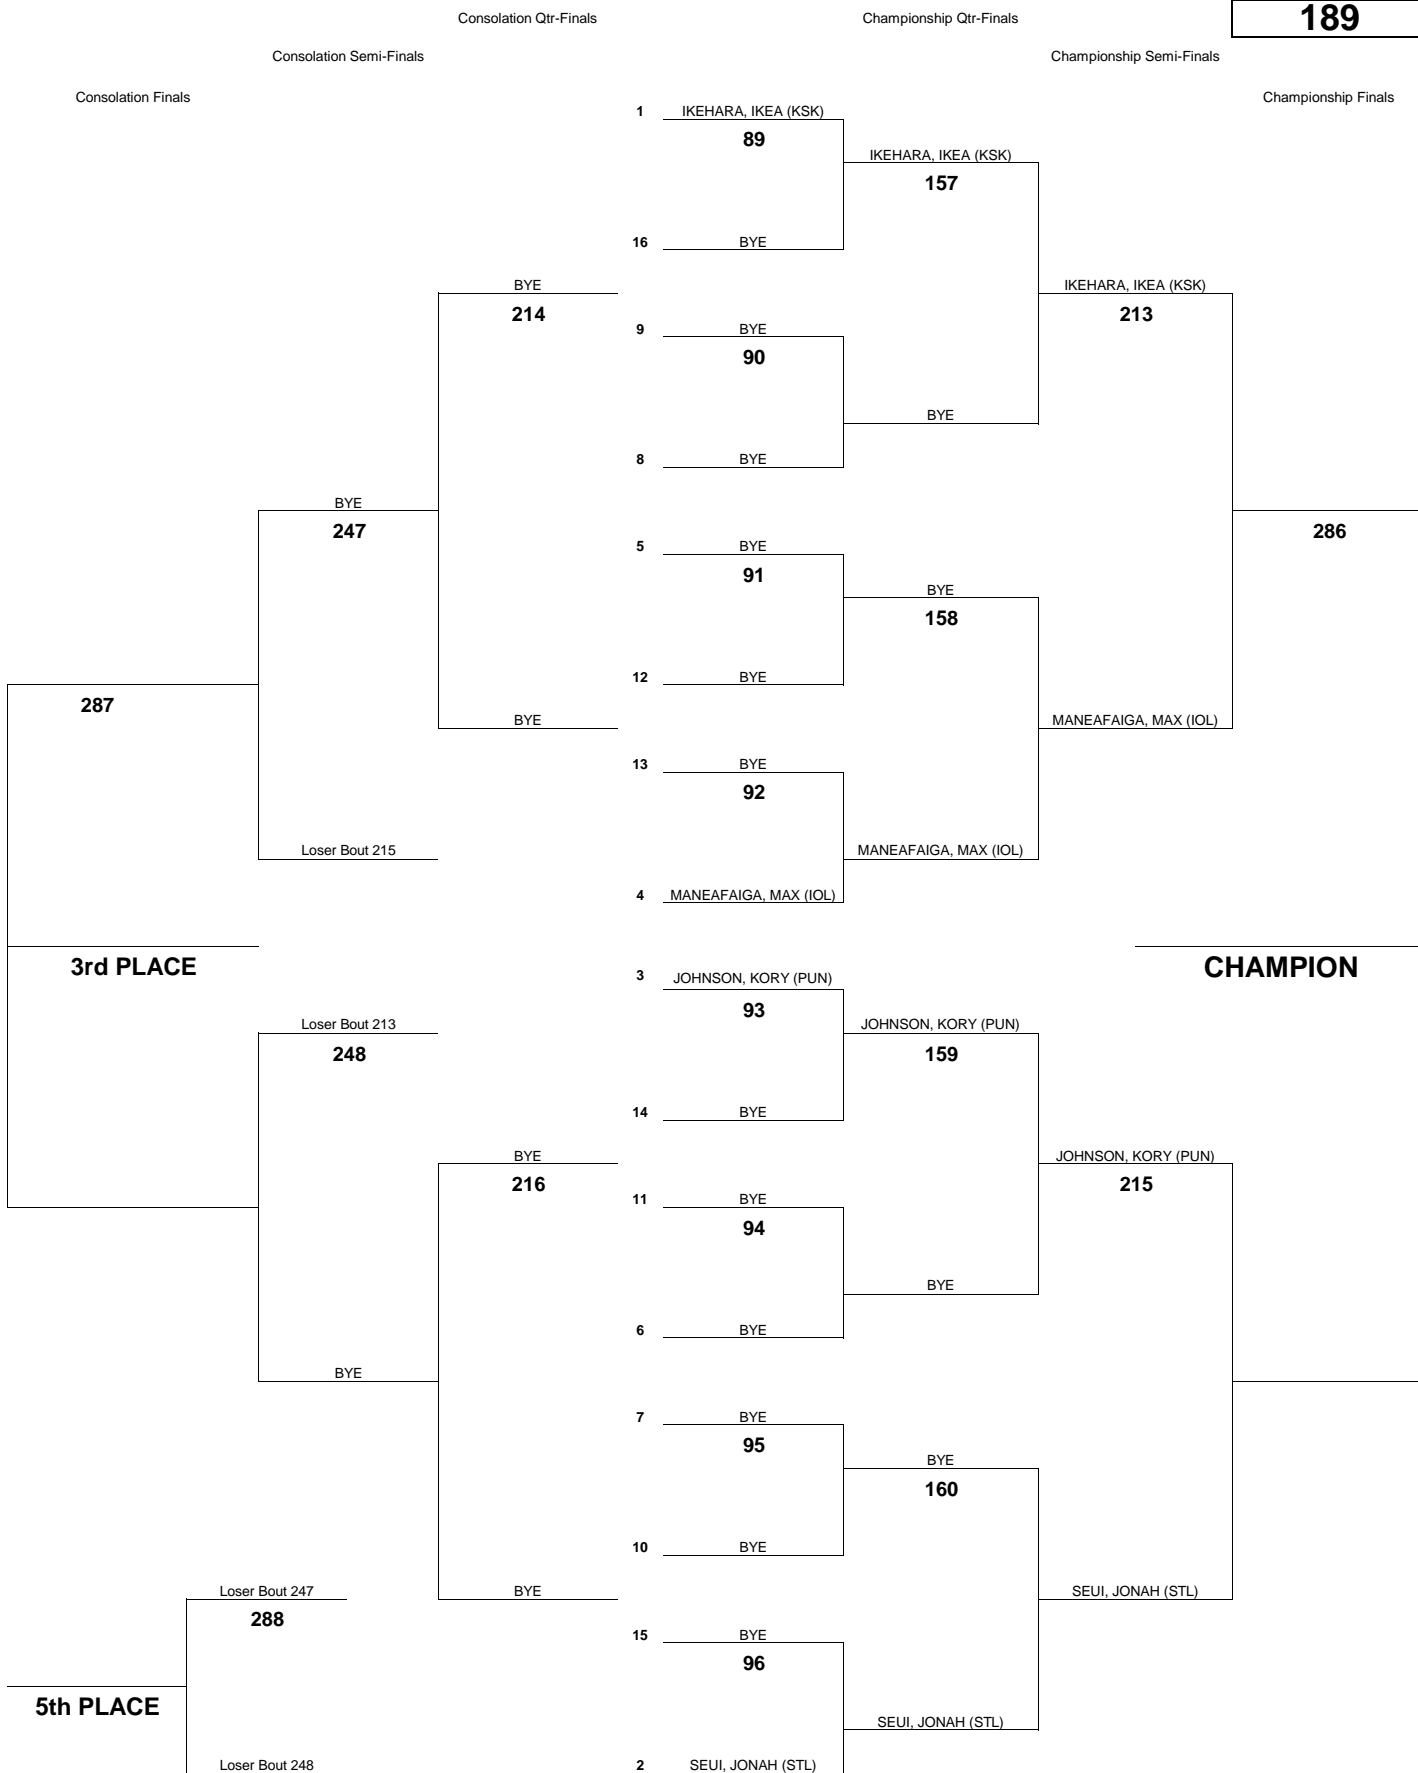

INTERSCHOLASTIC LEAGUE OF HONOLULU 2013 BOYS VARSITY CHAMPIONSHIP TOURNAMENT

WEIGHT CLASS

189