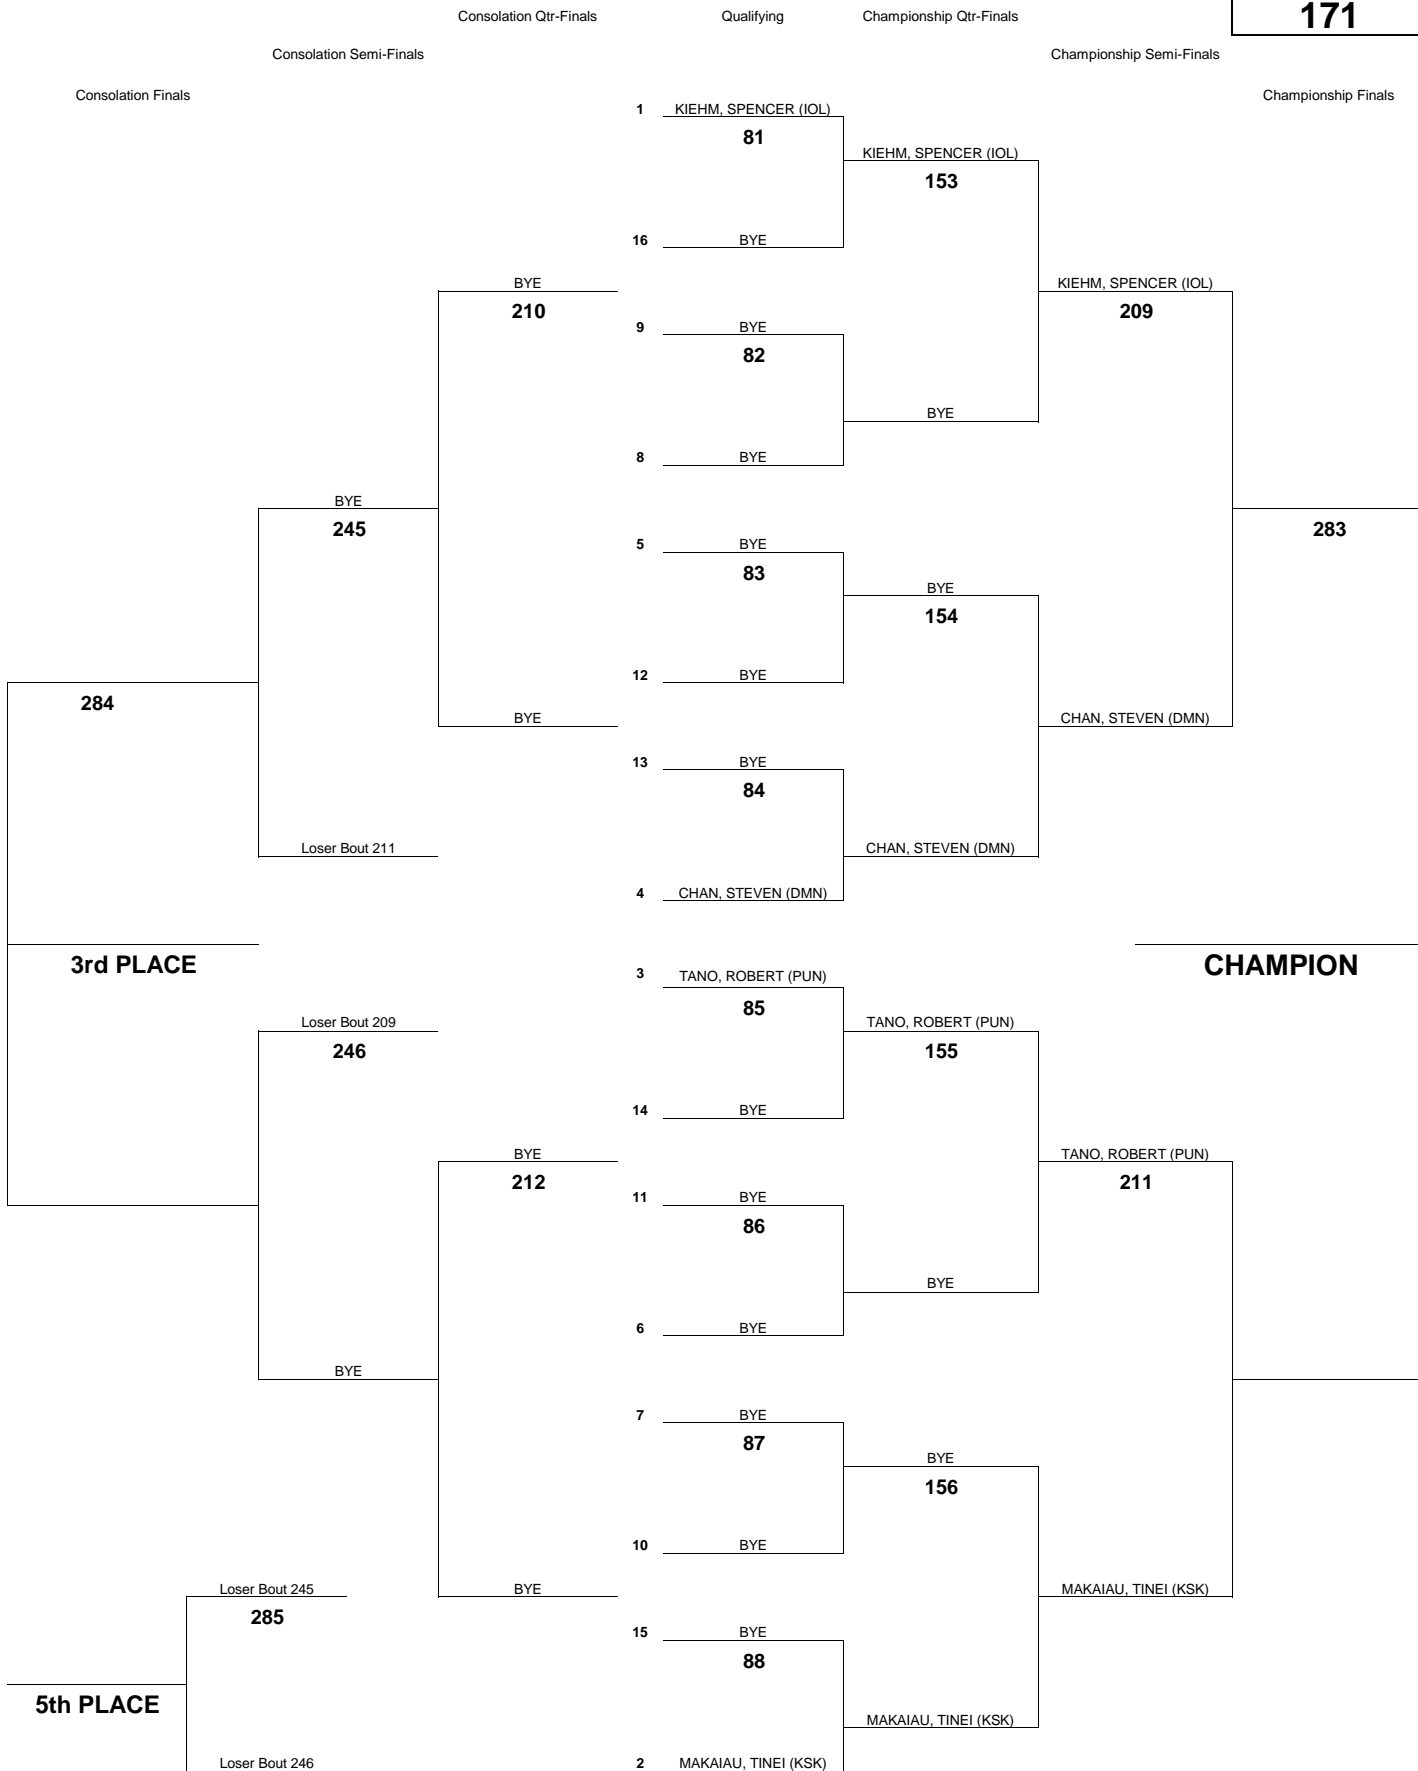

INTERSCHOLASTIC LEAGUE OF HONOLULU 2013 BOYS VARSITY CHAMPIONSHIP TOURNAMENT

WEIGHT CLASS
171