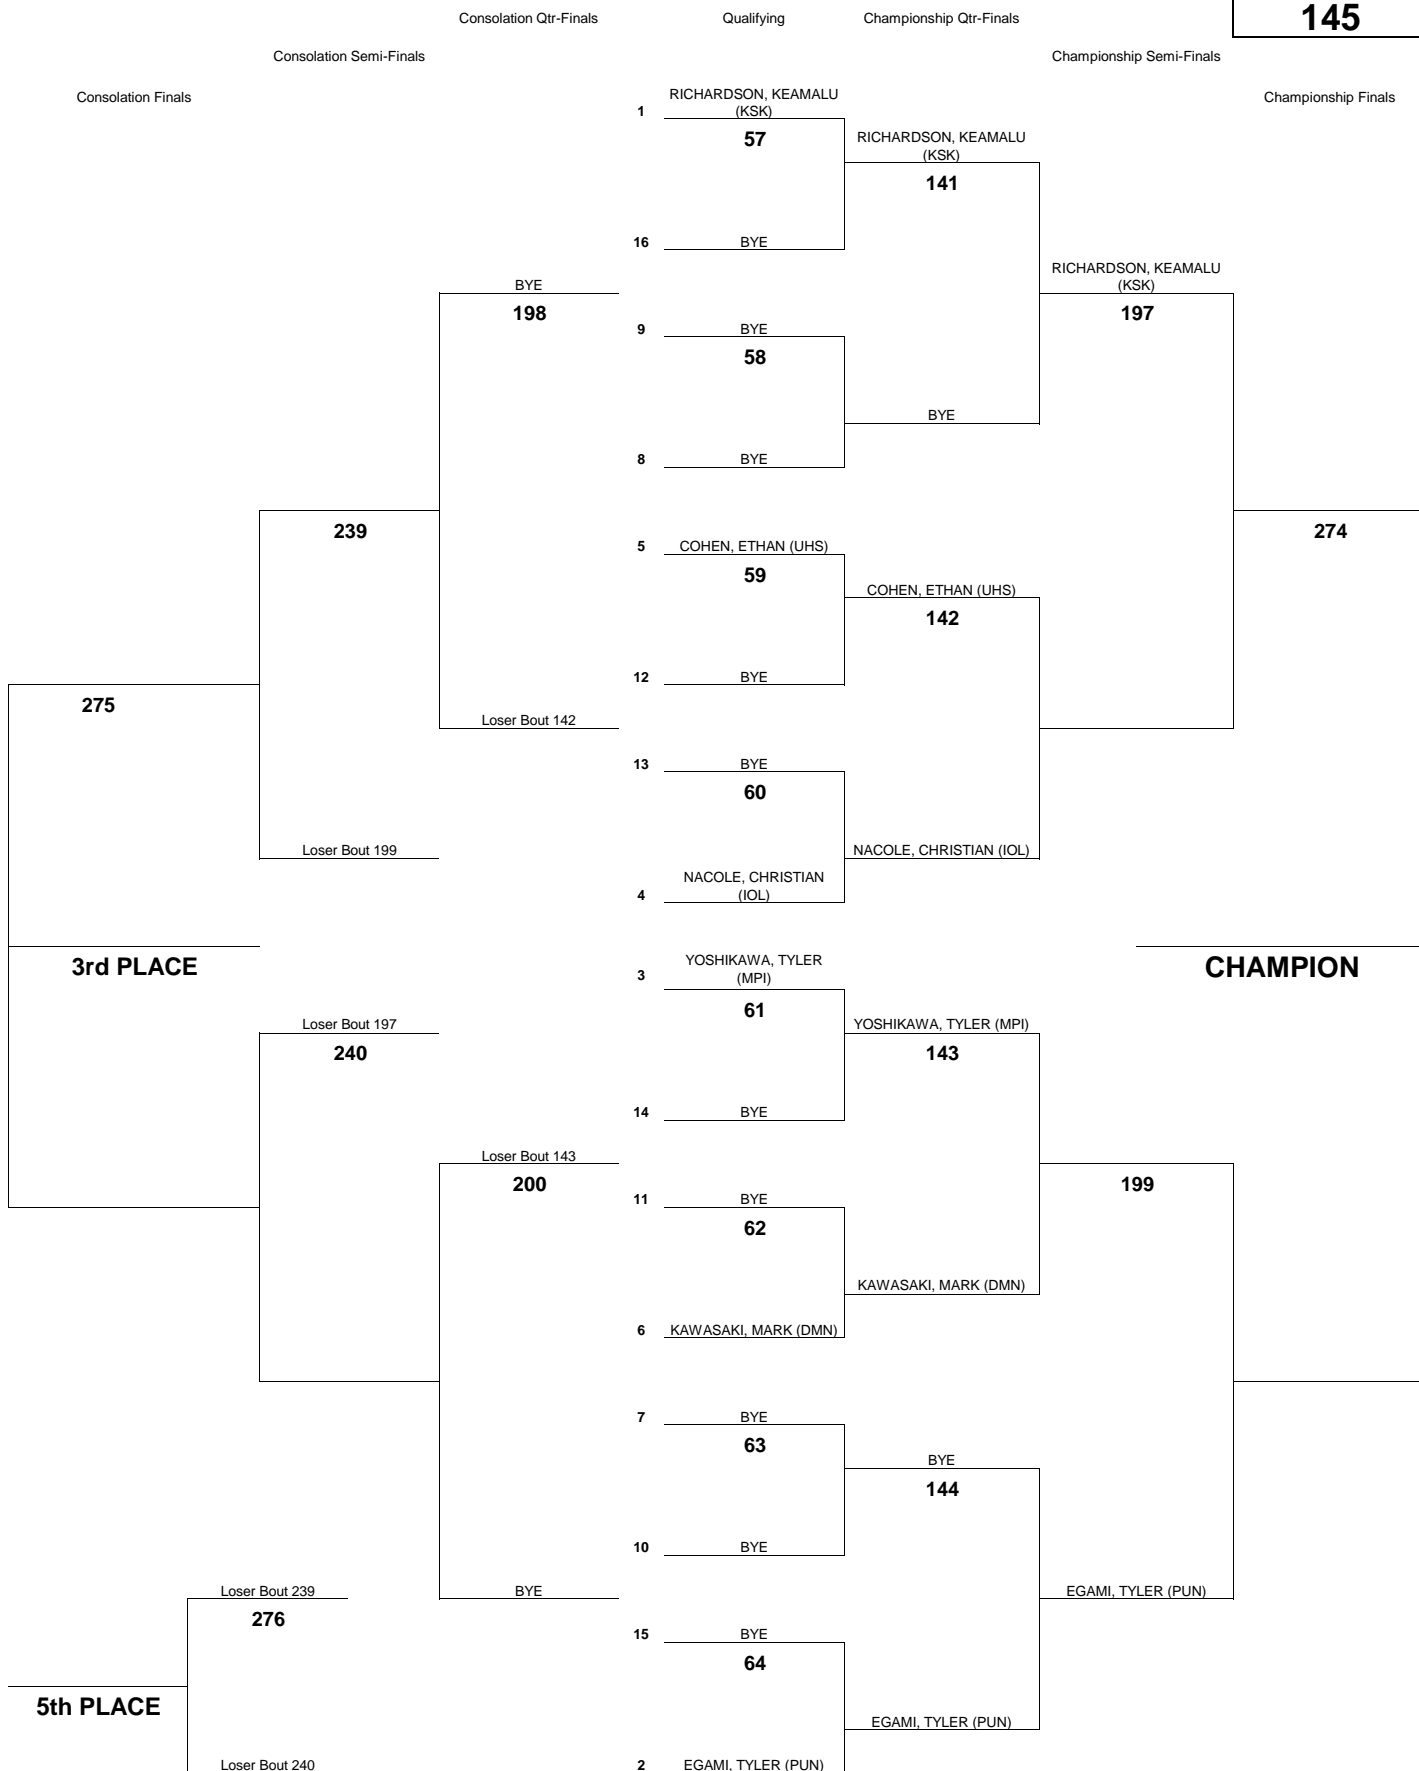

INTERSCHOLASTIC LEAGUE OF HONOLULU 2013 BOYS VARSITY CHAMPIONSHIP TOURNAMENT

WEIGHT CLASS
145