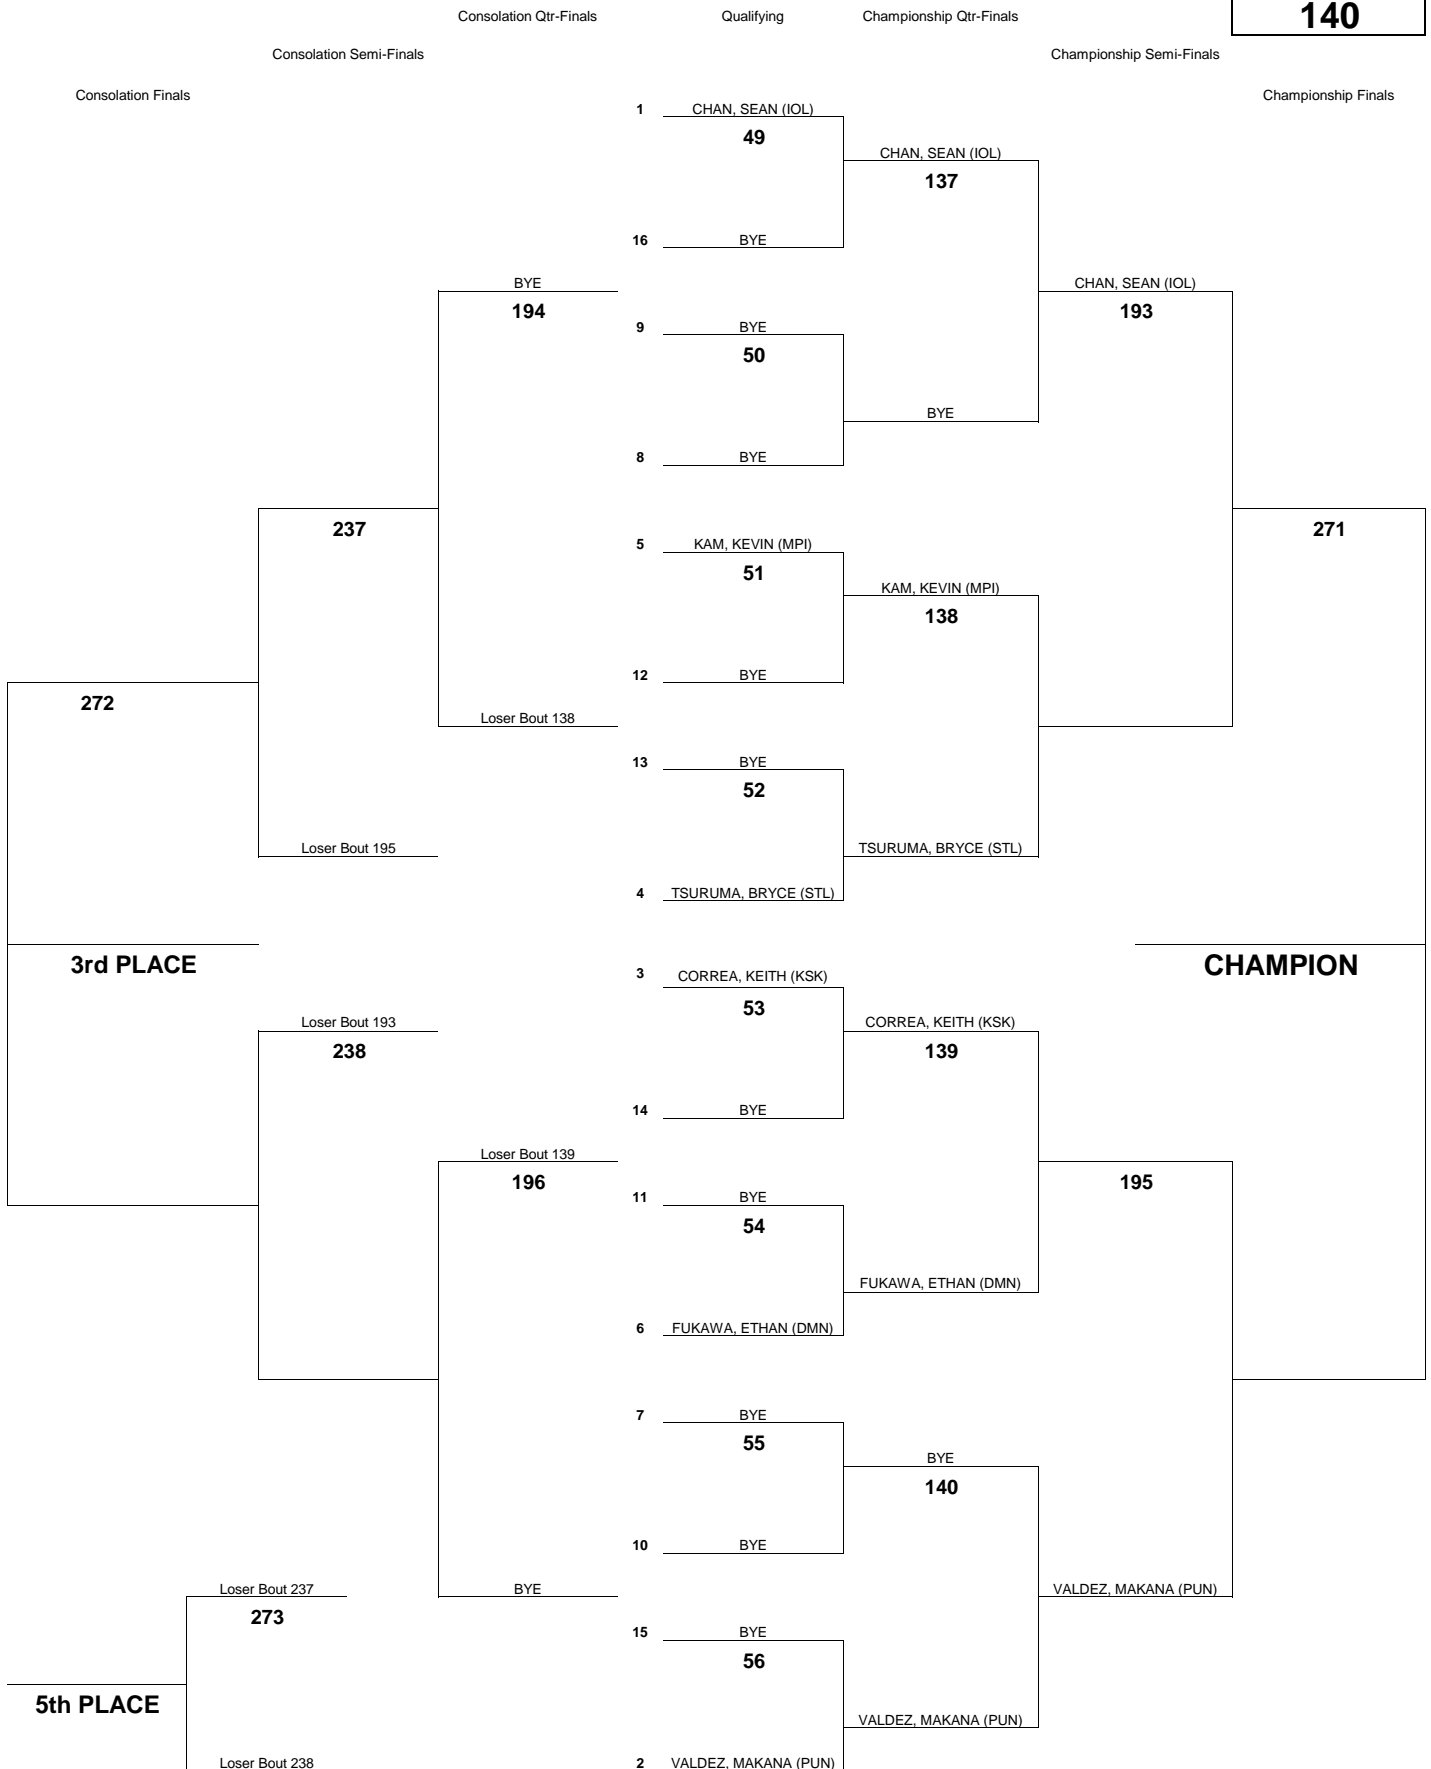

INTERSCHOLASTIC LEAGUE OF HONOLULU 2013 BOYS VARSITY CHAMPIONSHIP TOURNAMENT

WEIGHT CLASS
140