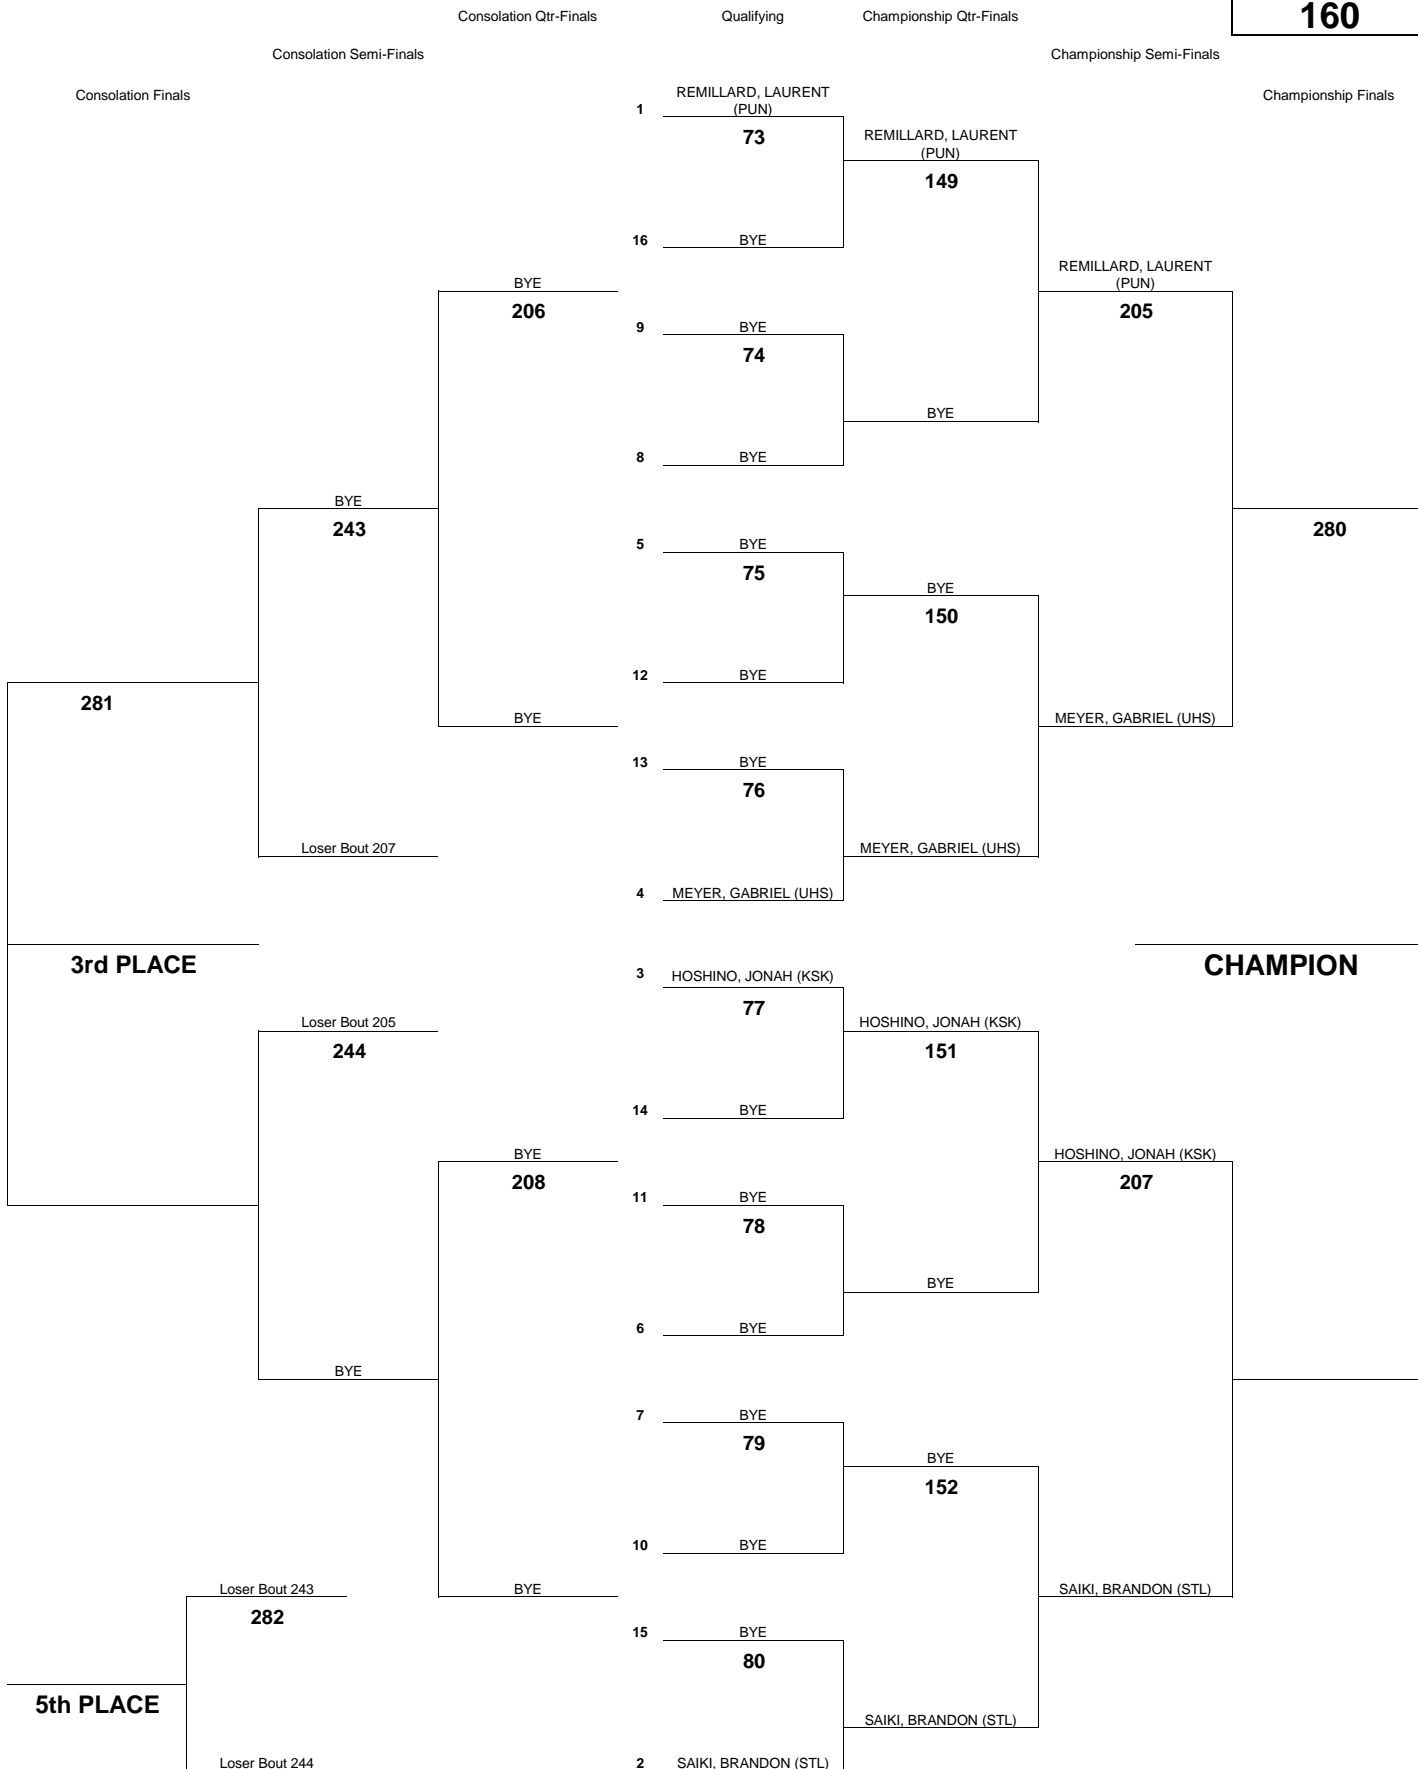

INTERSCHOLASTIC LEAGUE OF HONOLULU 2013 BOYS VARSITY CHAMPIONSHIP TOURNAMENT

WEIGHT CLASS
160