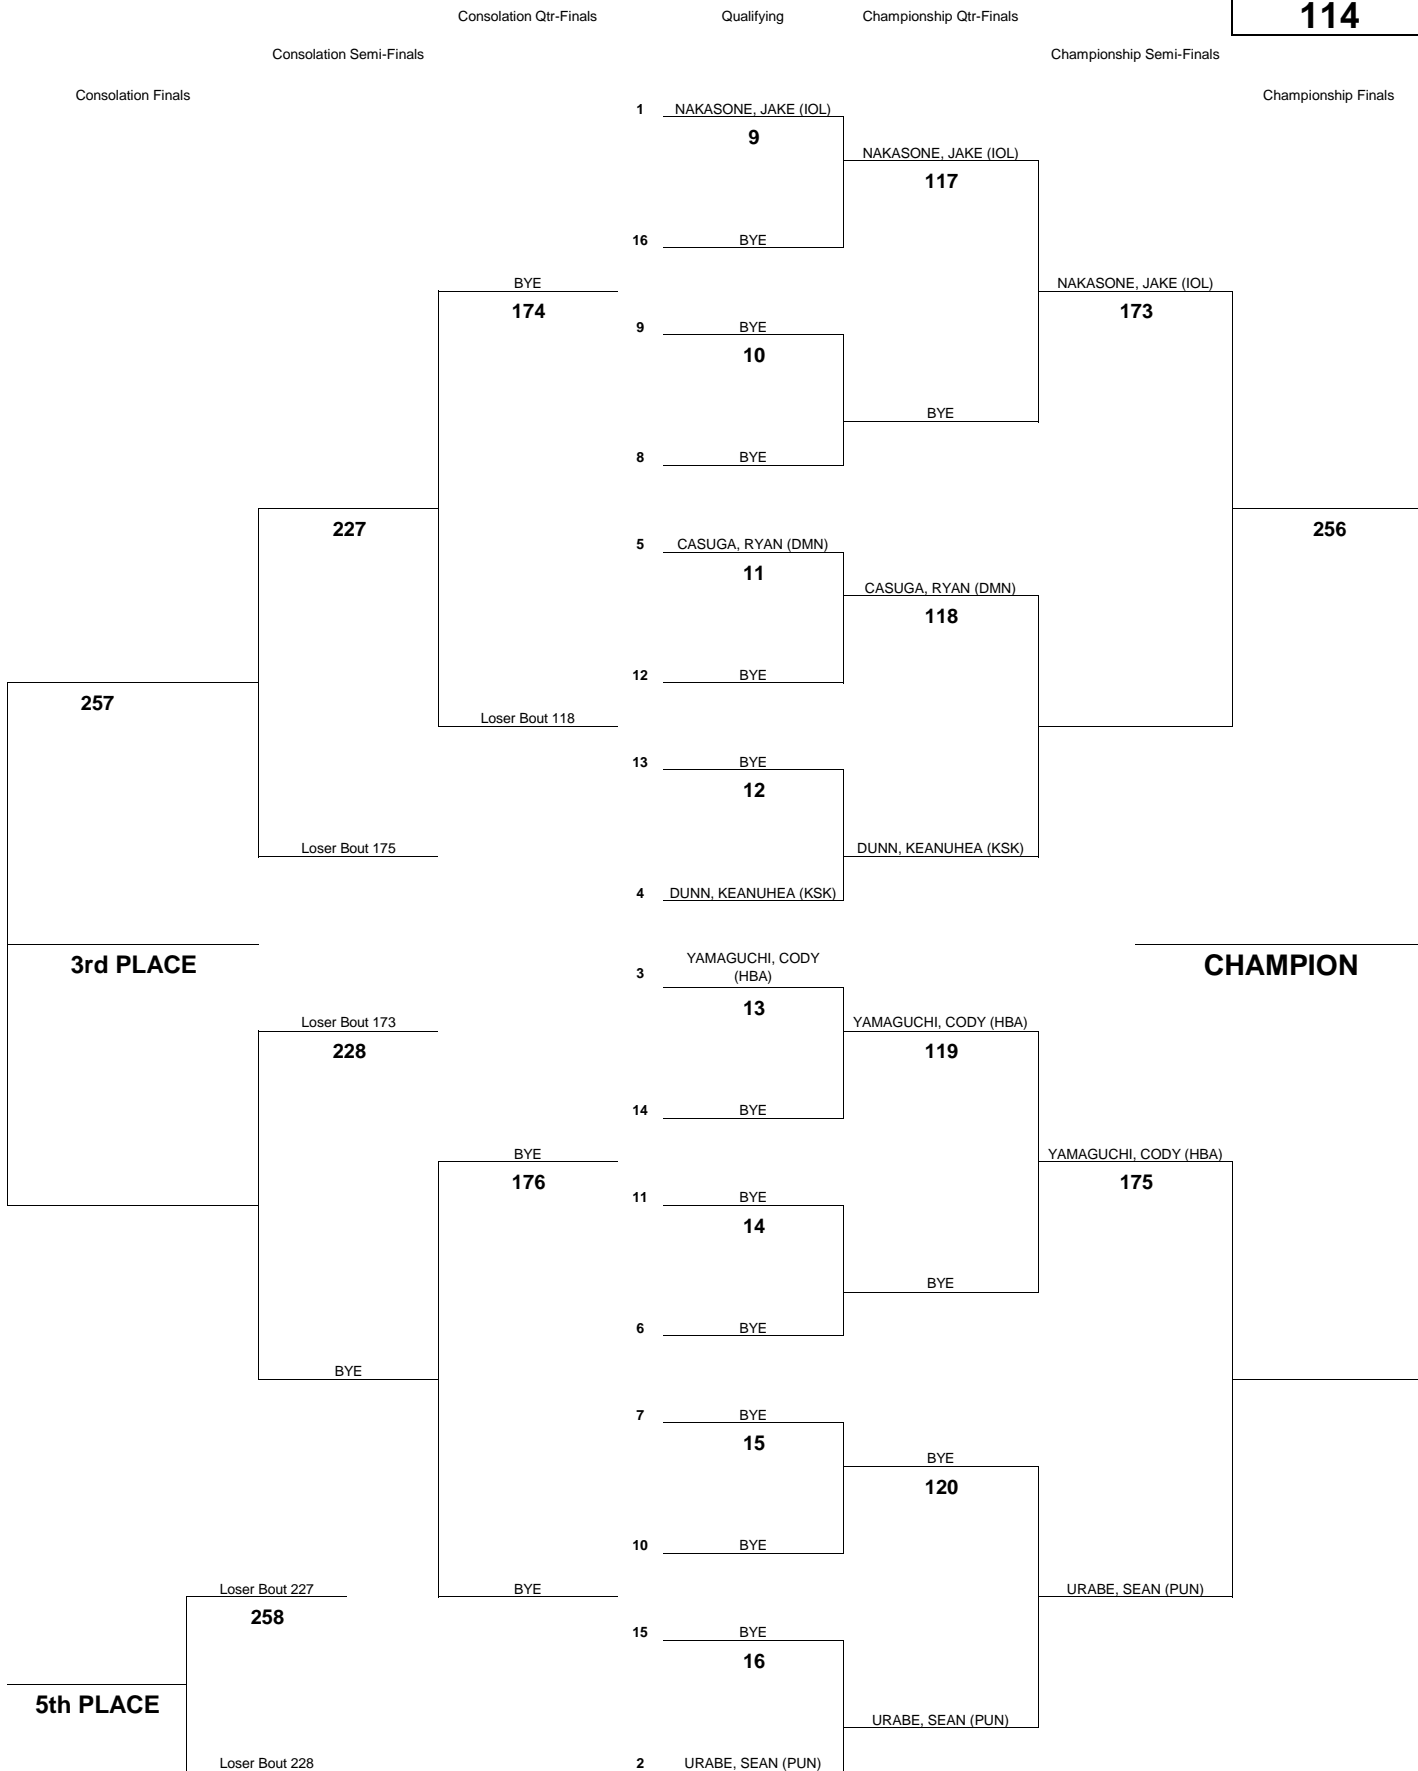

INTERSCHOLASTIC LEAGUE OF HONOLULU 2013 BOYS VARSITY CHAMPIONSHIP TOURNAMENT

WEIGHT CLASS
108

INTERSCHOLASTIC LEAGUE OF HONOLULU 2013 BOYS VARSITY CHAMPIONSHIP TOURNAMENT

WEIGHT CLASS
114

INTERSCHOLASTIC LEAGUE OF HONOLULU 2013 BOYS VARSITY CHAMPIONSHIP TOURNAMENT