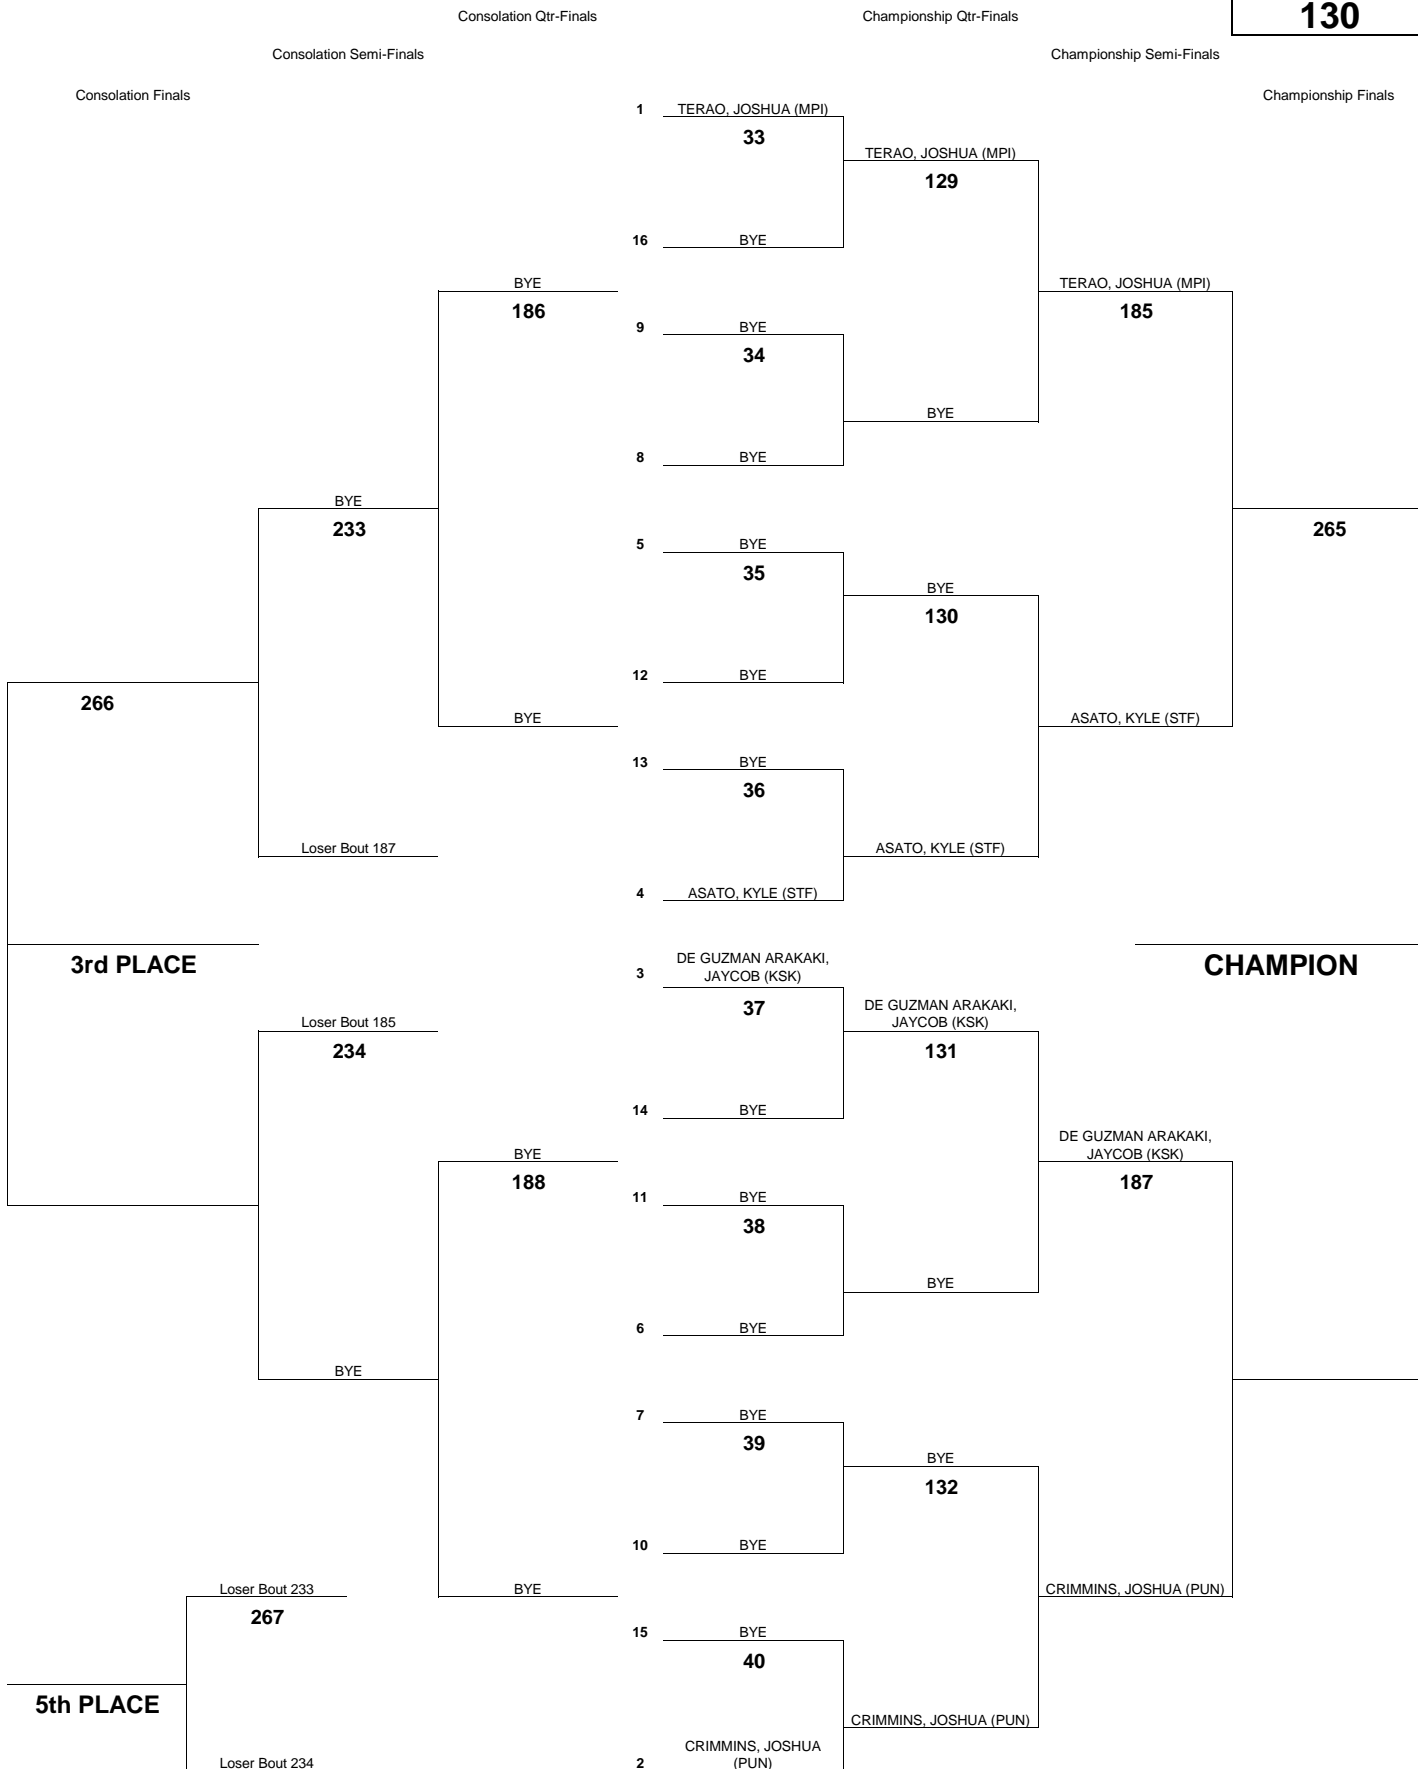

WEIGHT CLASS

120

INTERSCHOLASTIC LEAGUE OF HONOLULU 2013 BOYS VARSITY CHAMPIONSHIP TOURNAMENT

WEIGHT CLASS
125

INTERSCHOLASTIC LEAGUE OF HONOLULU 2013 BOYS VARSITY CHAMPIONSHIP TOURNAMENT

WEIGHT CLASS
130

INTERSCHOLASTIC LEAGUE OF HONOLULU 2013 BOYS VARSITY CHAMPIONSHIP TOURNAMENT