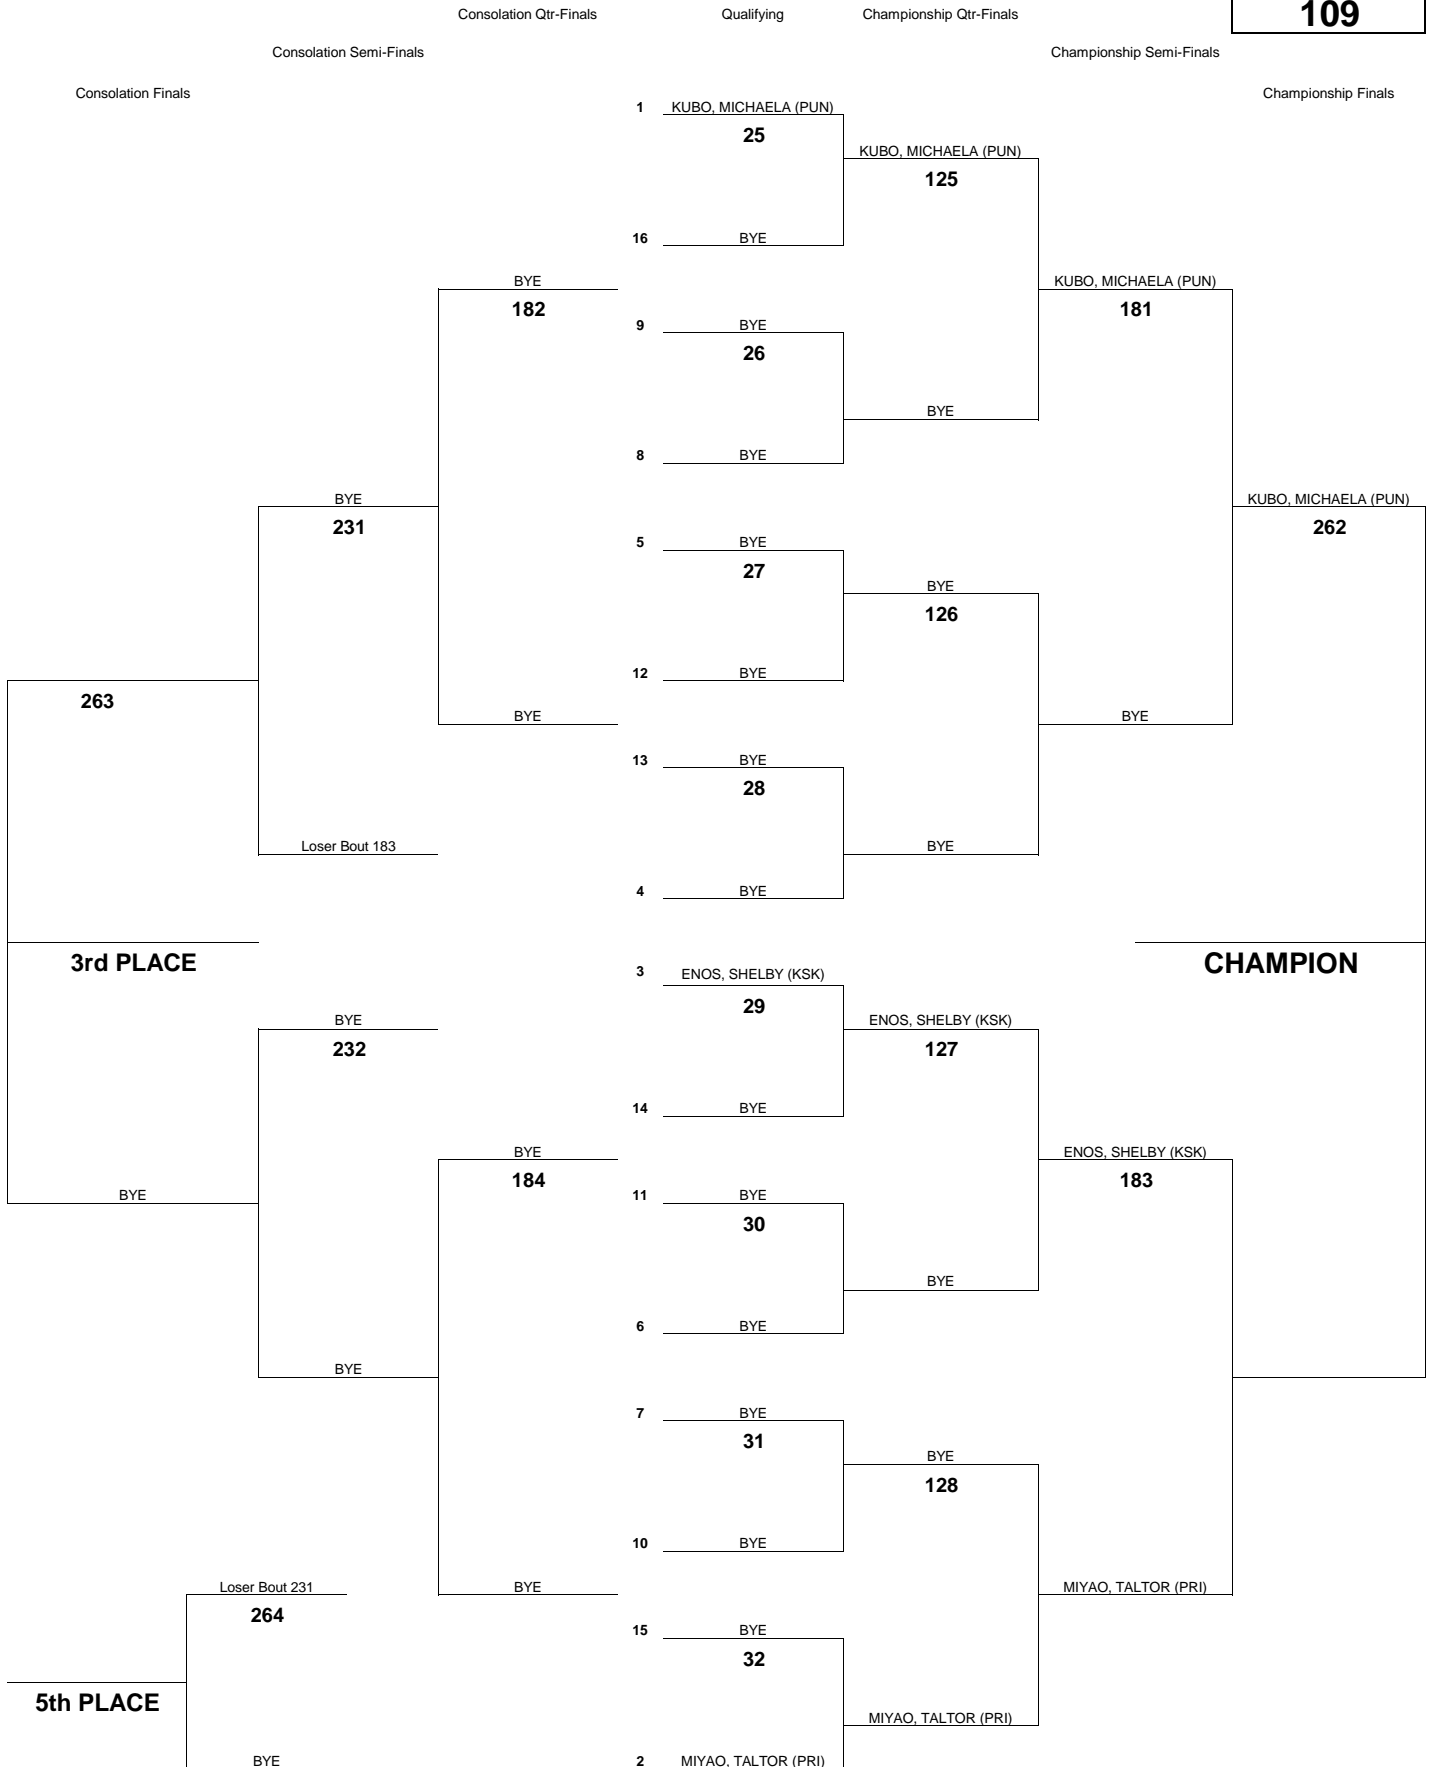

INTERSCHOLASTIC LEAGUE OF HONOLULU 2013 GIRLS VARSITY CHAMPIONSHIP TOURNAMENT

WEIGHT CLASS
109