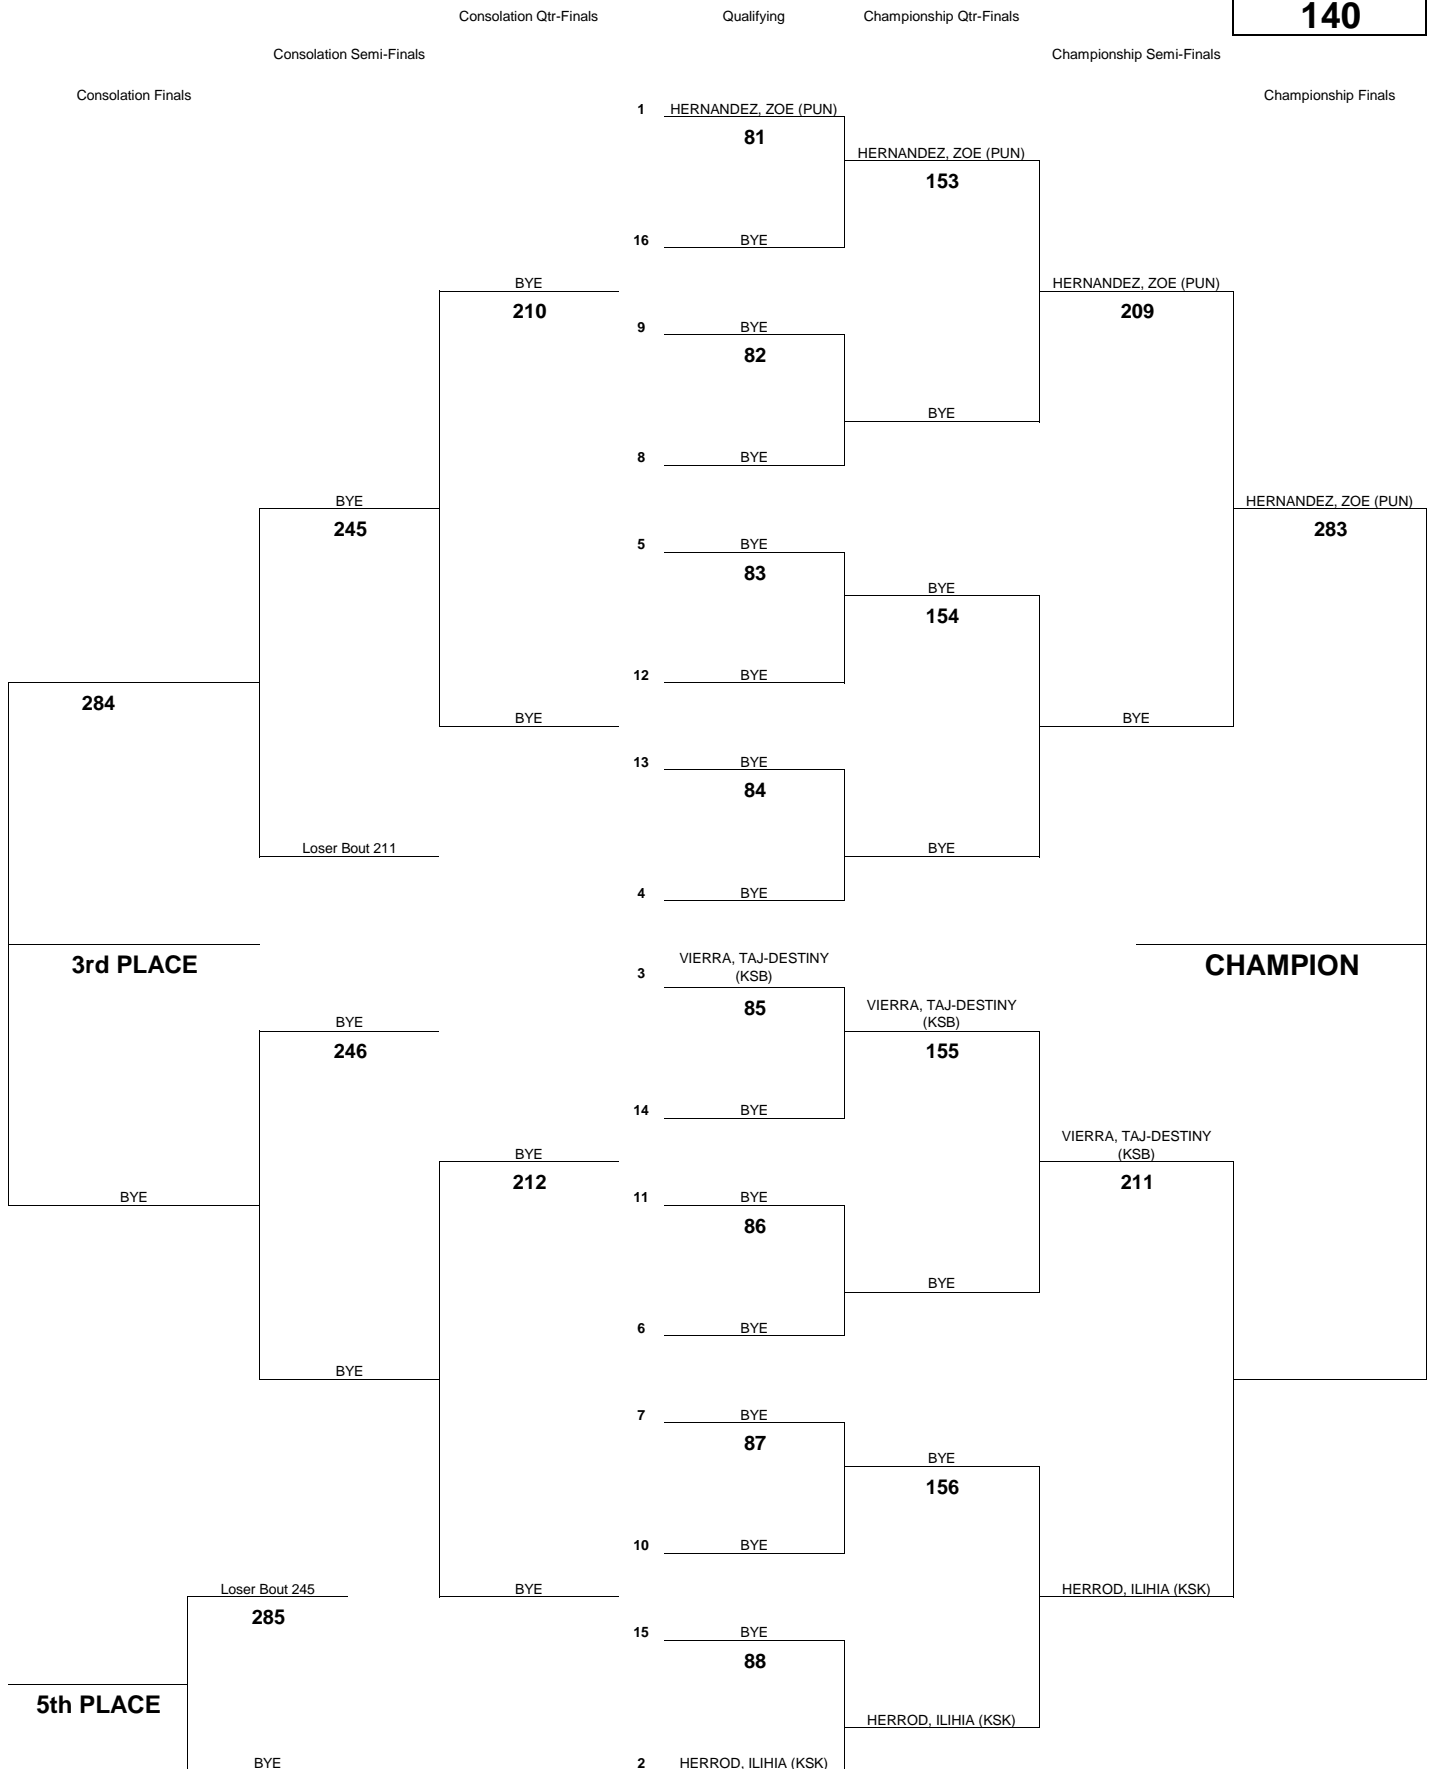

INTERSCHOLASTIC LEAGUE OF HONOLULU 2013 GIRLS VARSITY CHAMPIONSHIP TOURNAMENT

WEIGHT CLASS
140