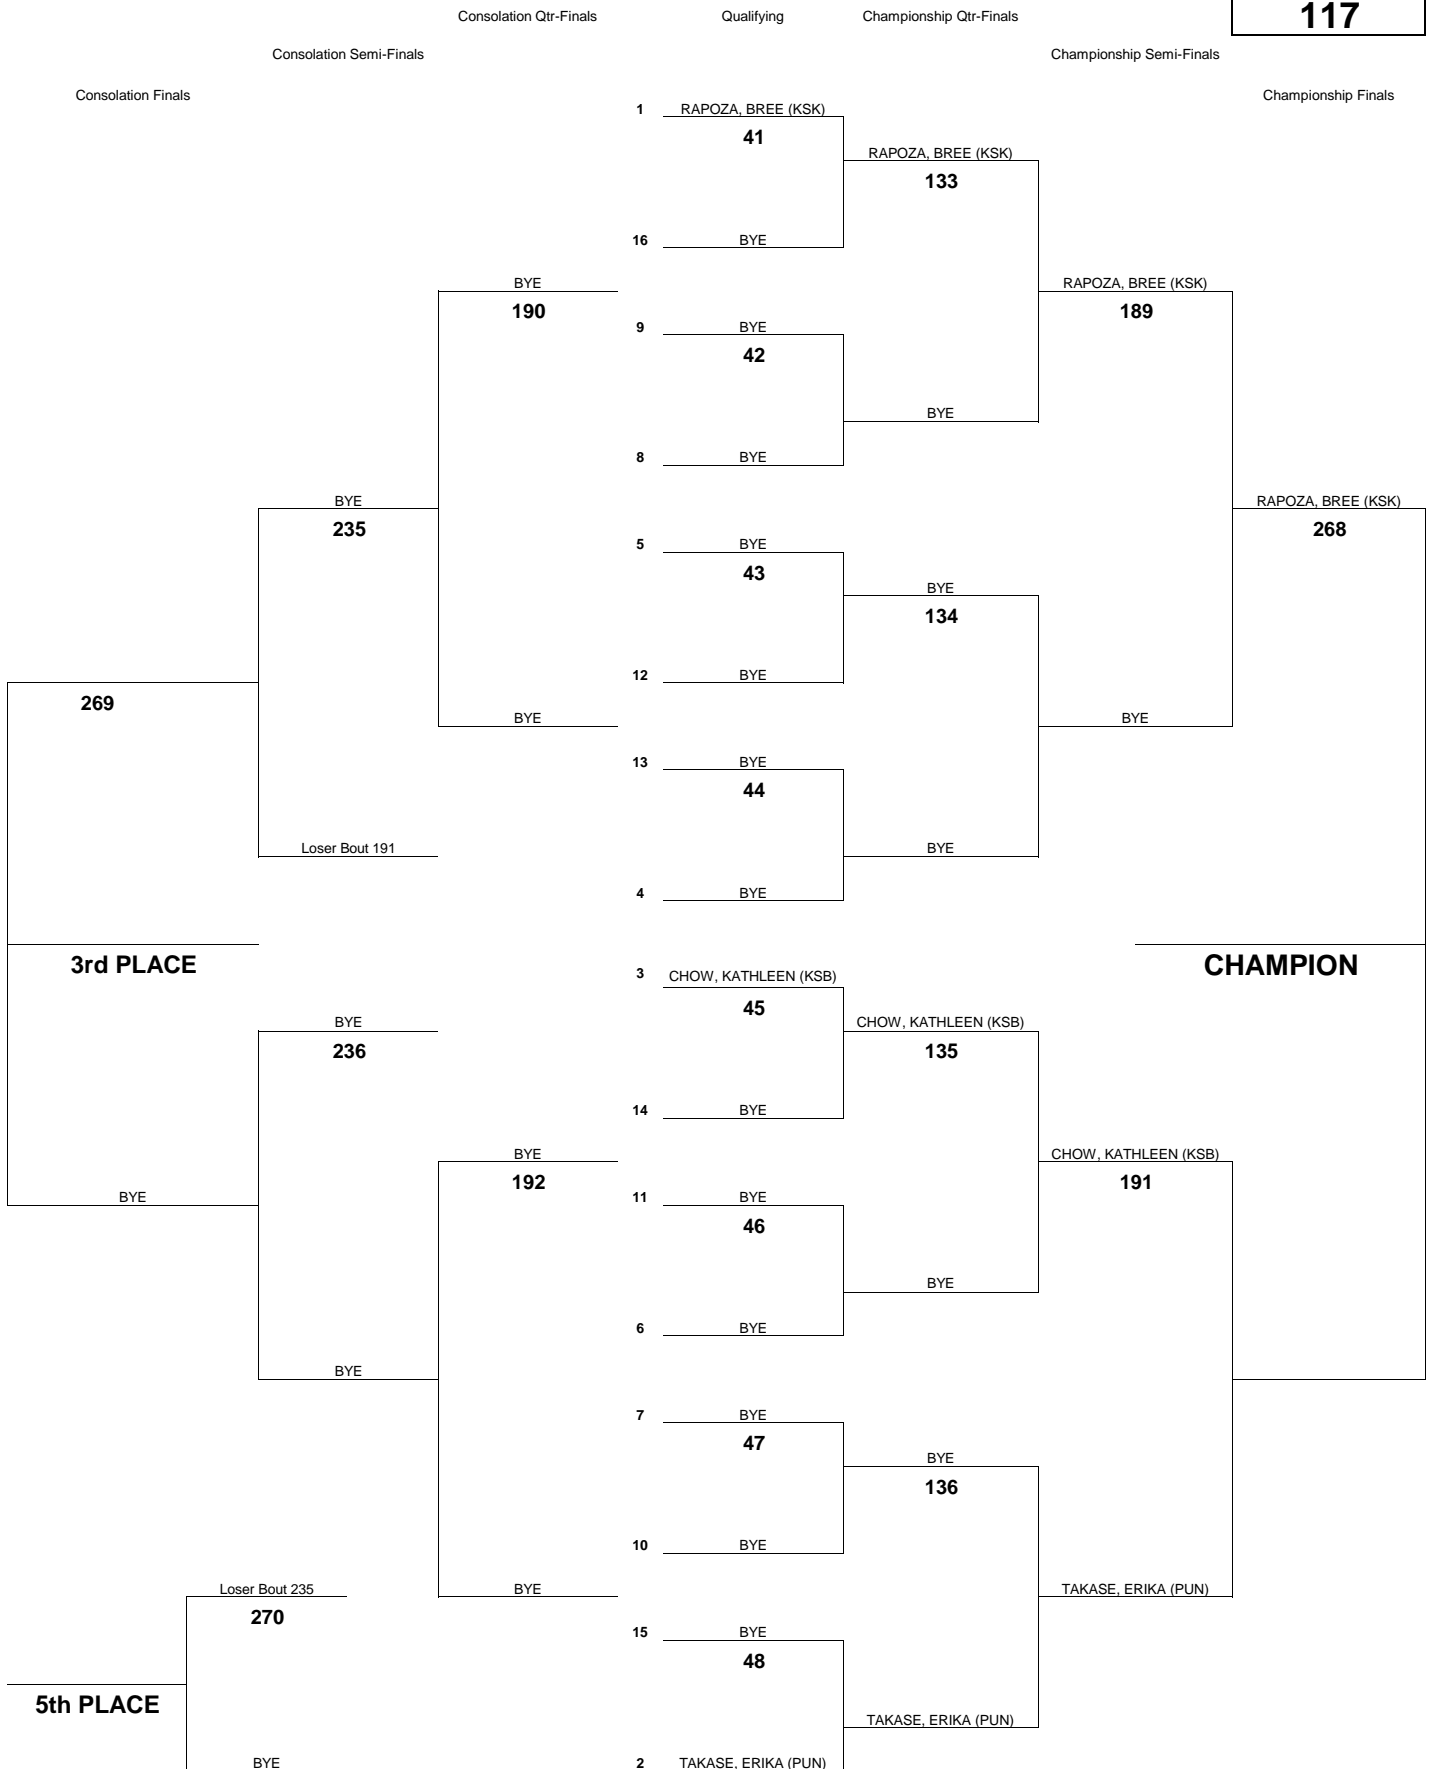

INTERSCHOLASTIC LEAGUE OF HONOLULU 2013 GIRLS VARSITY CHAMPIONSHIP TOURNAMENT

WEIGHT CLASS
117