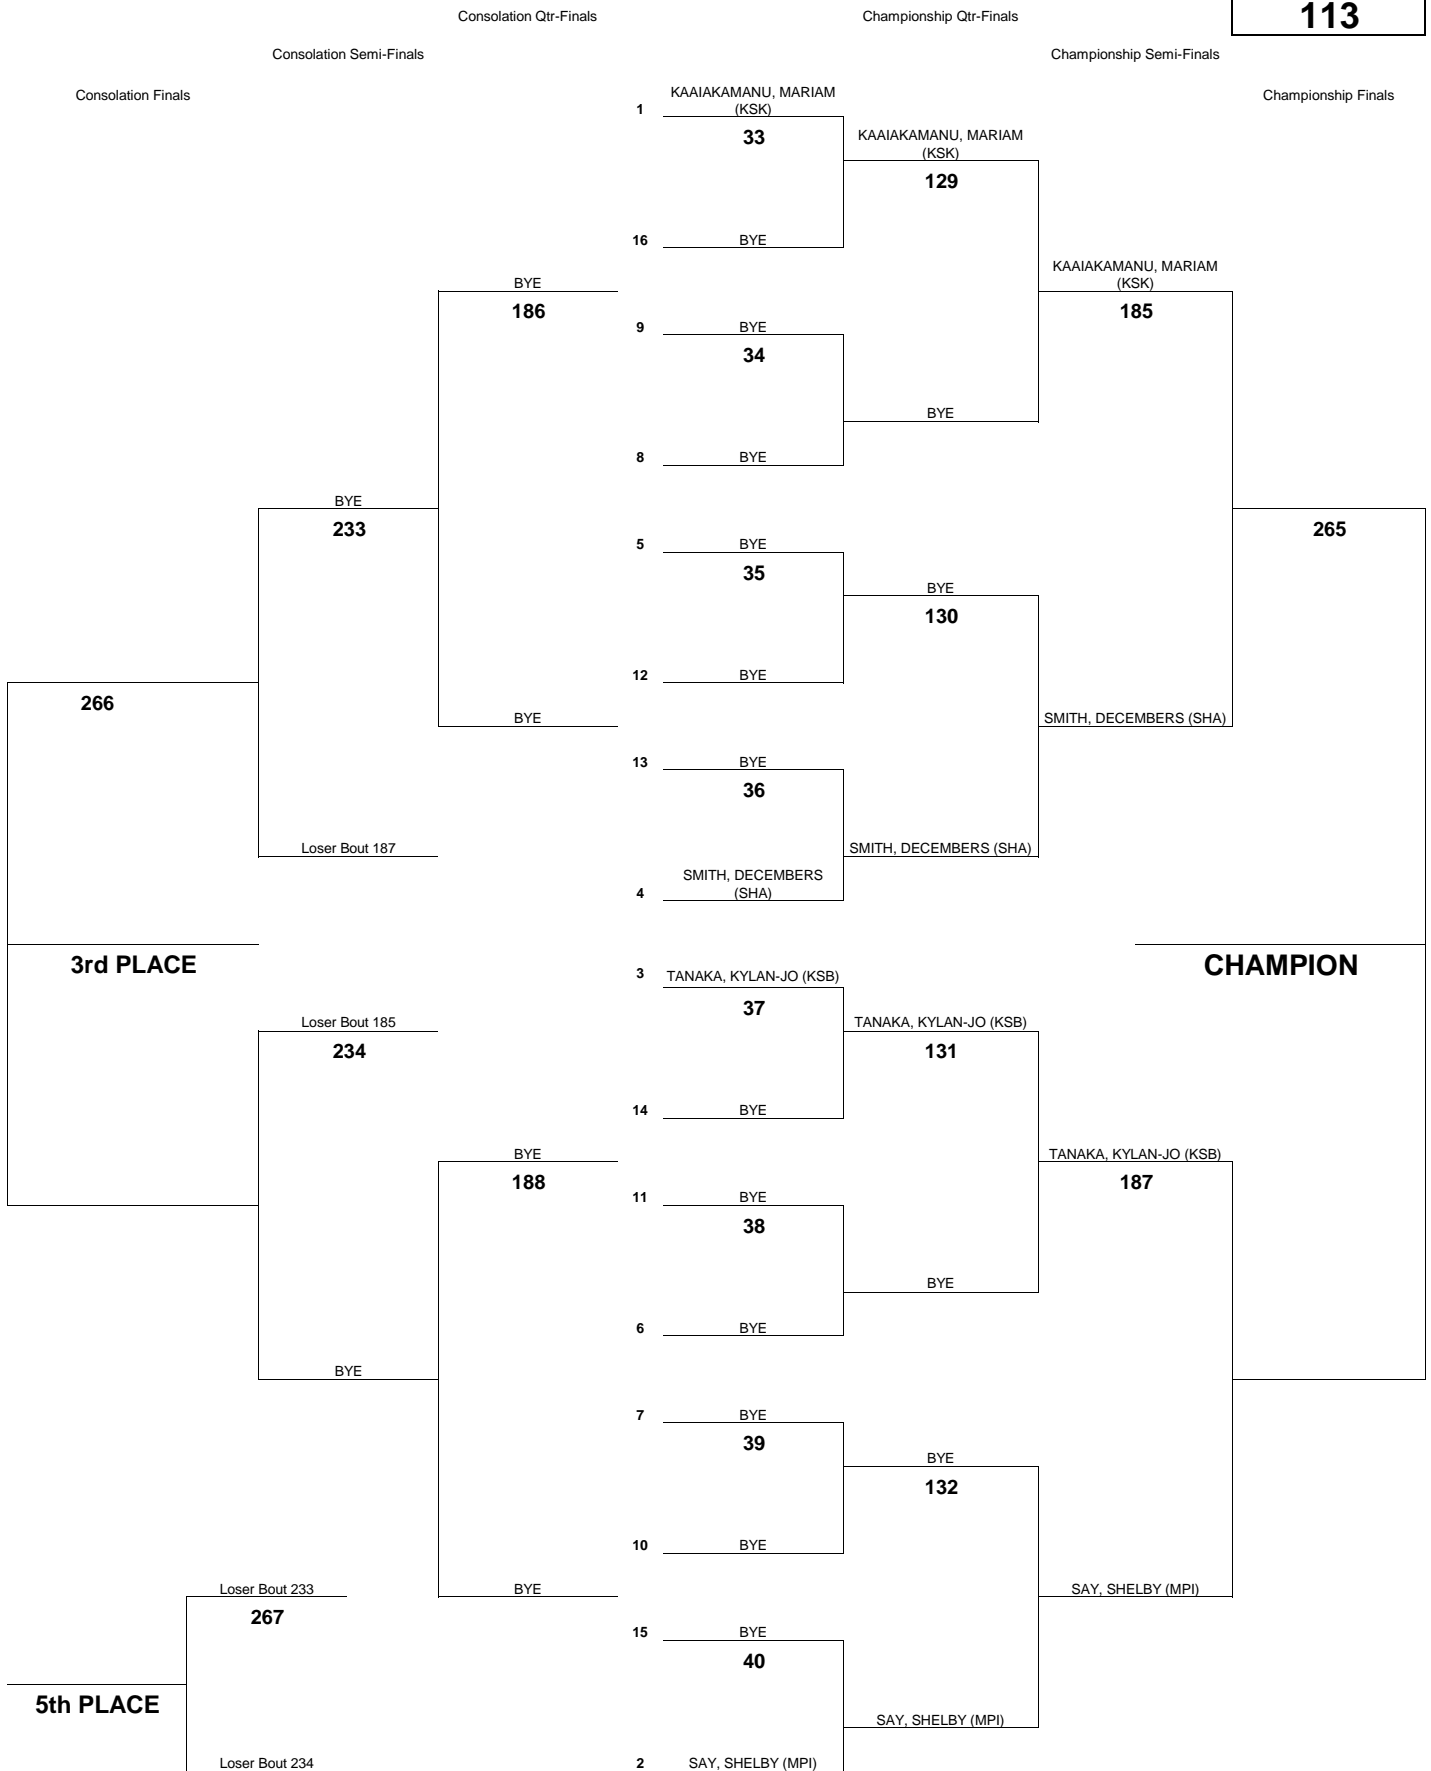

INTERSCHOLASTIC LEAGUE OF HONOLULU 2013 GIRLS VARSITY CHAMPIONSHIP TOURNAMENT

WEIGHT CLASS
113