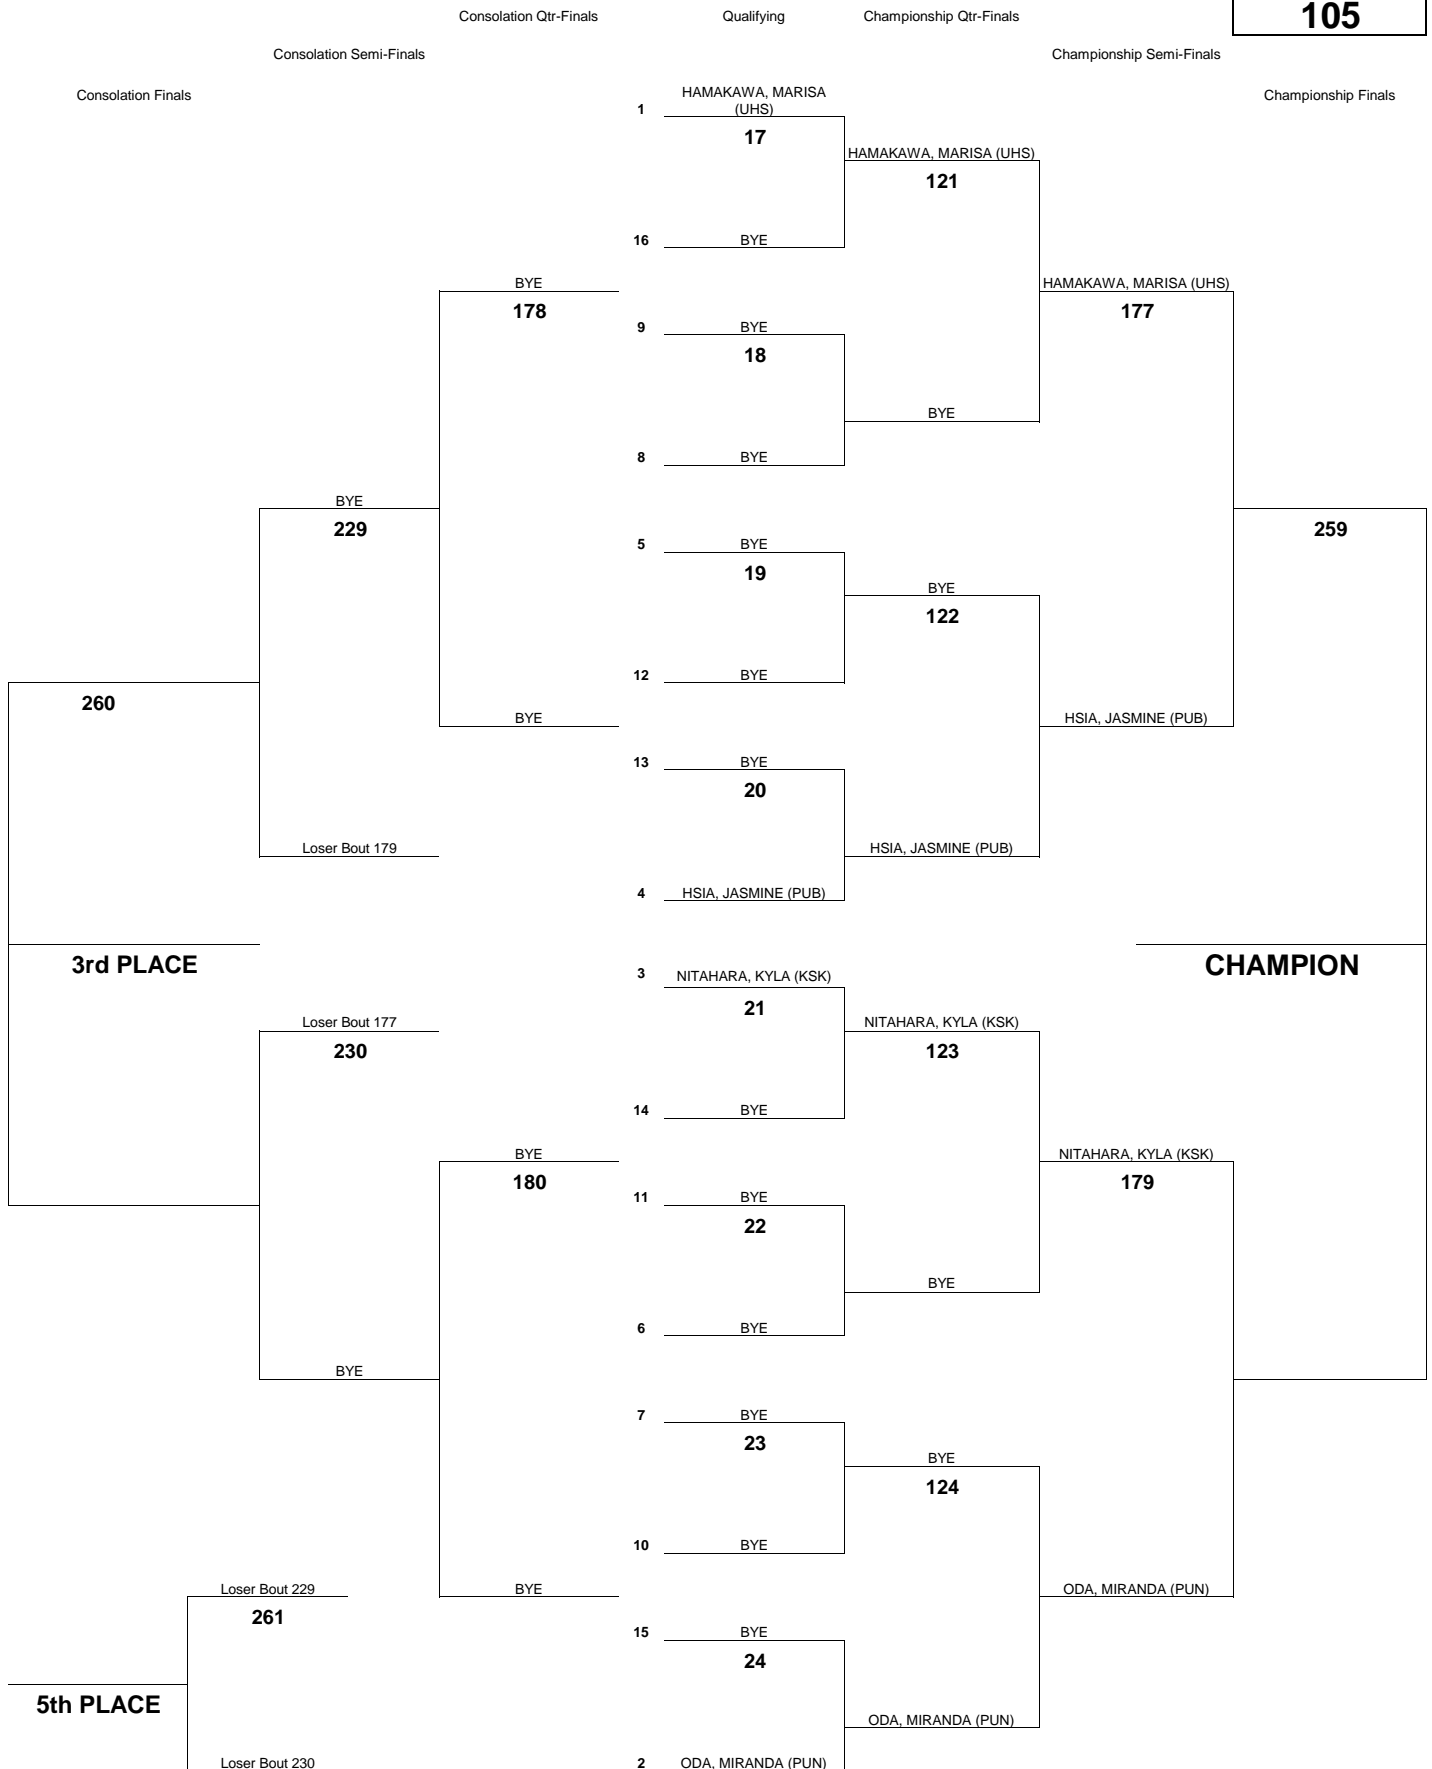

INTERSCHOLASTIC LEAGUE OF HONOLULU 2013 GIRLS VARSITY CHAMPIONSHIP TOURNAMENT

WEIGHT CLASS
105