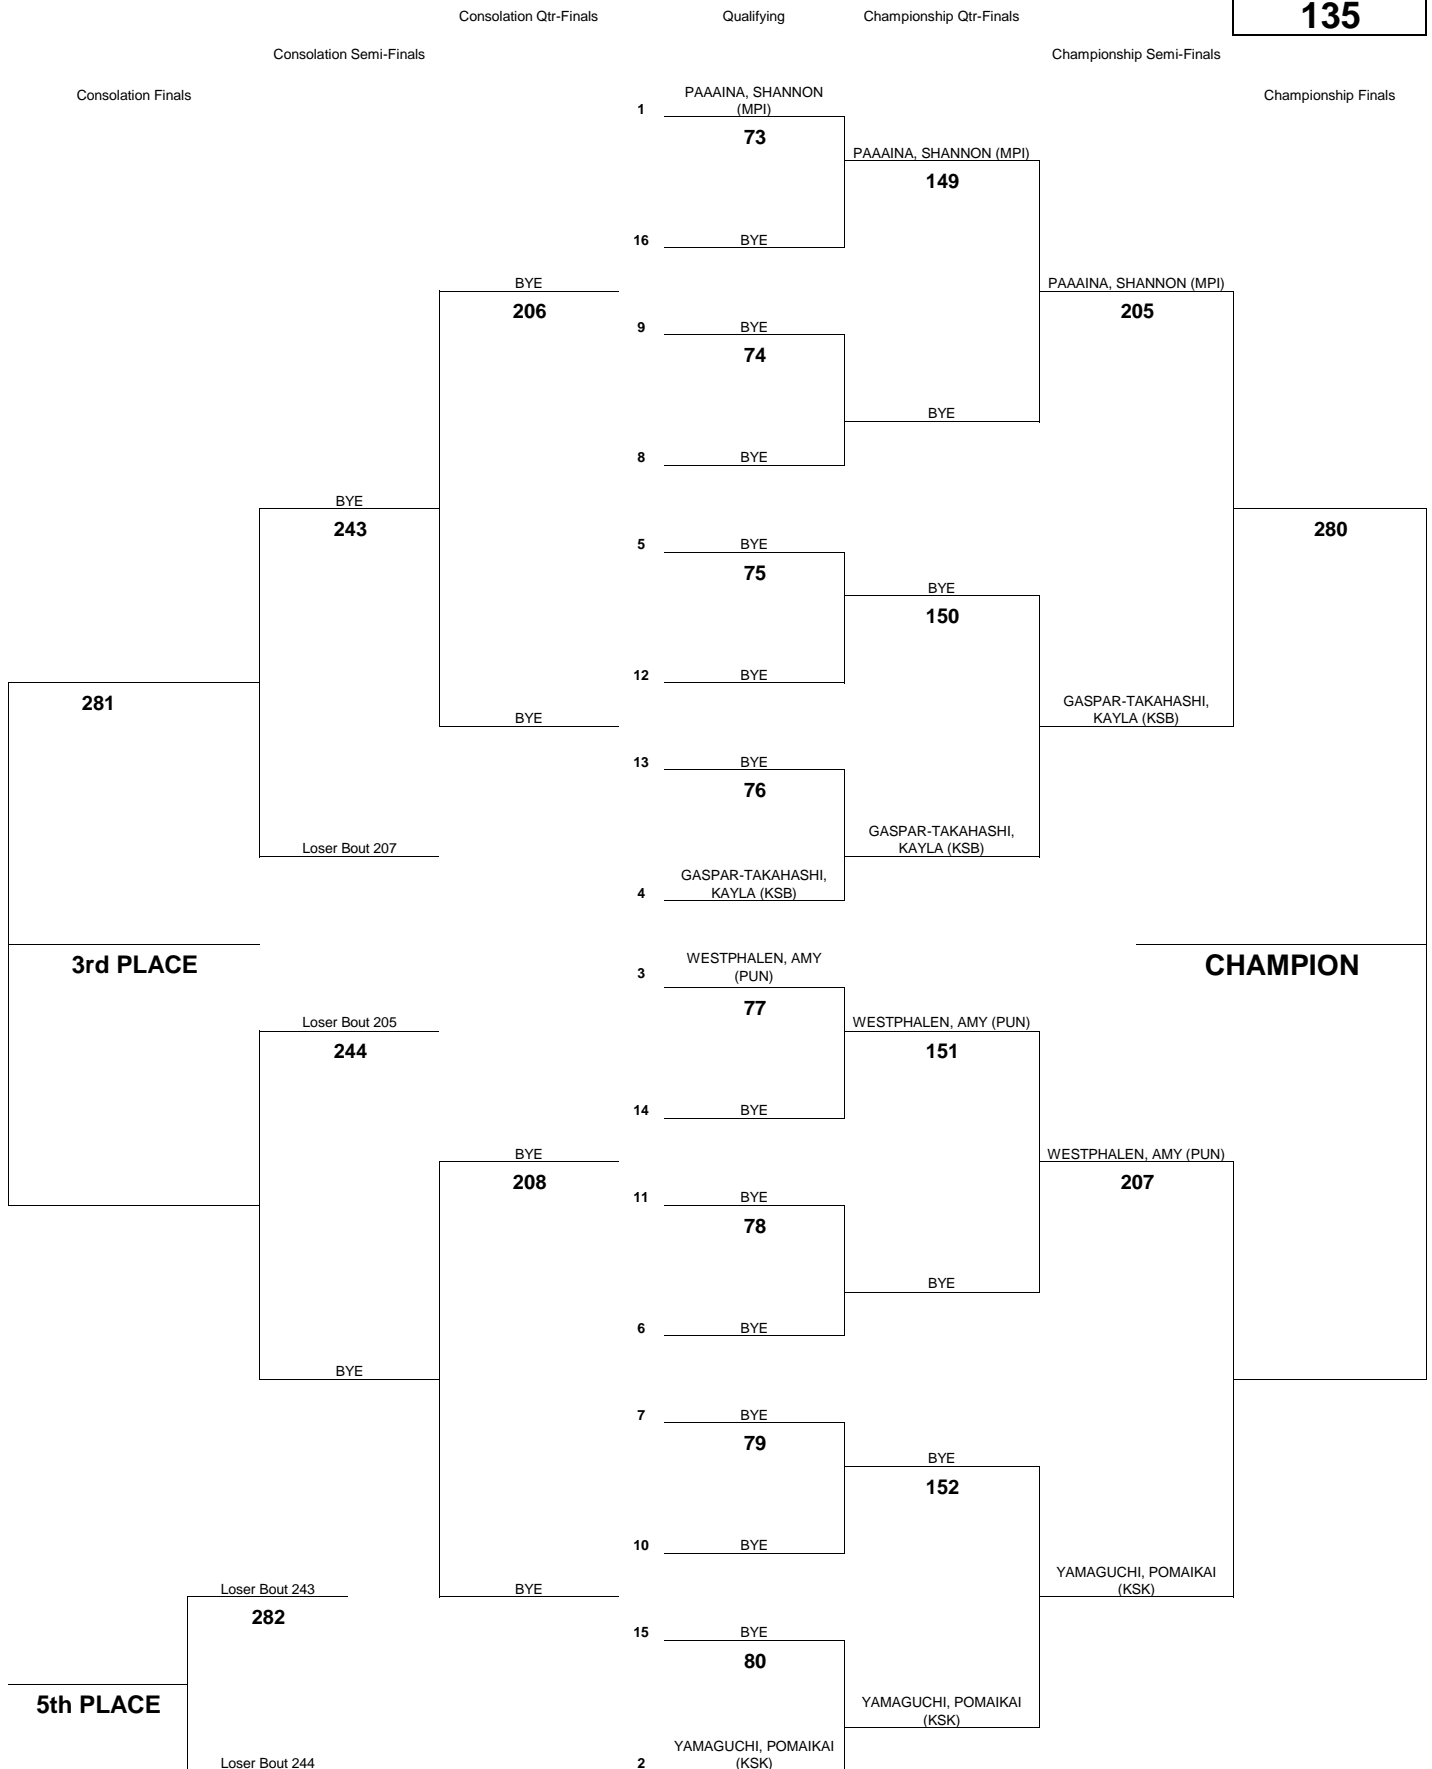

INTERSCHOLASTIC LEAGUE OF HONOLULU 2013 GIRLS VARSITY CHAMPIONSHIP TOURNAMENT

WEIGHT CLASS
135