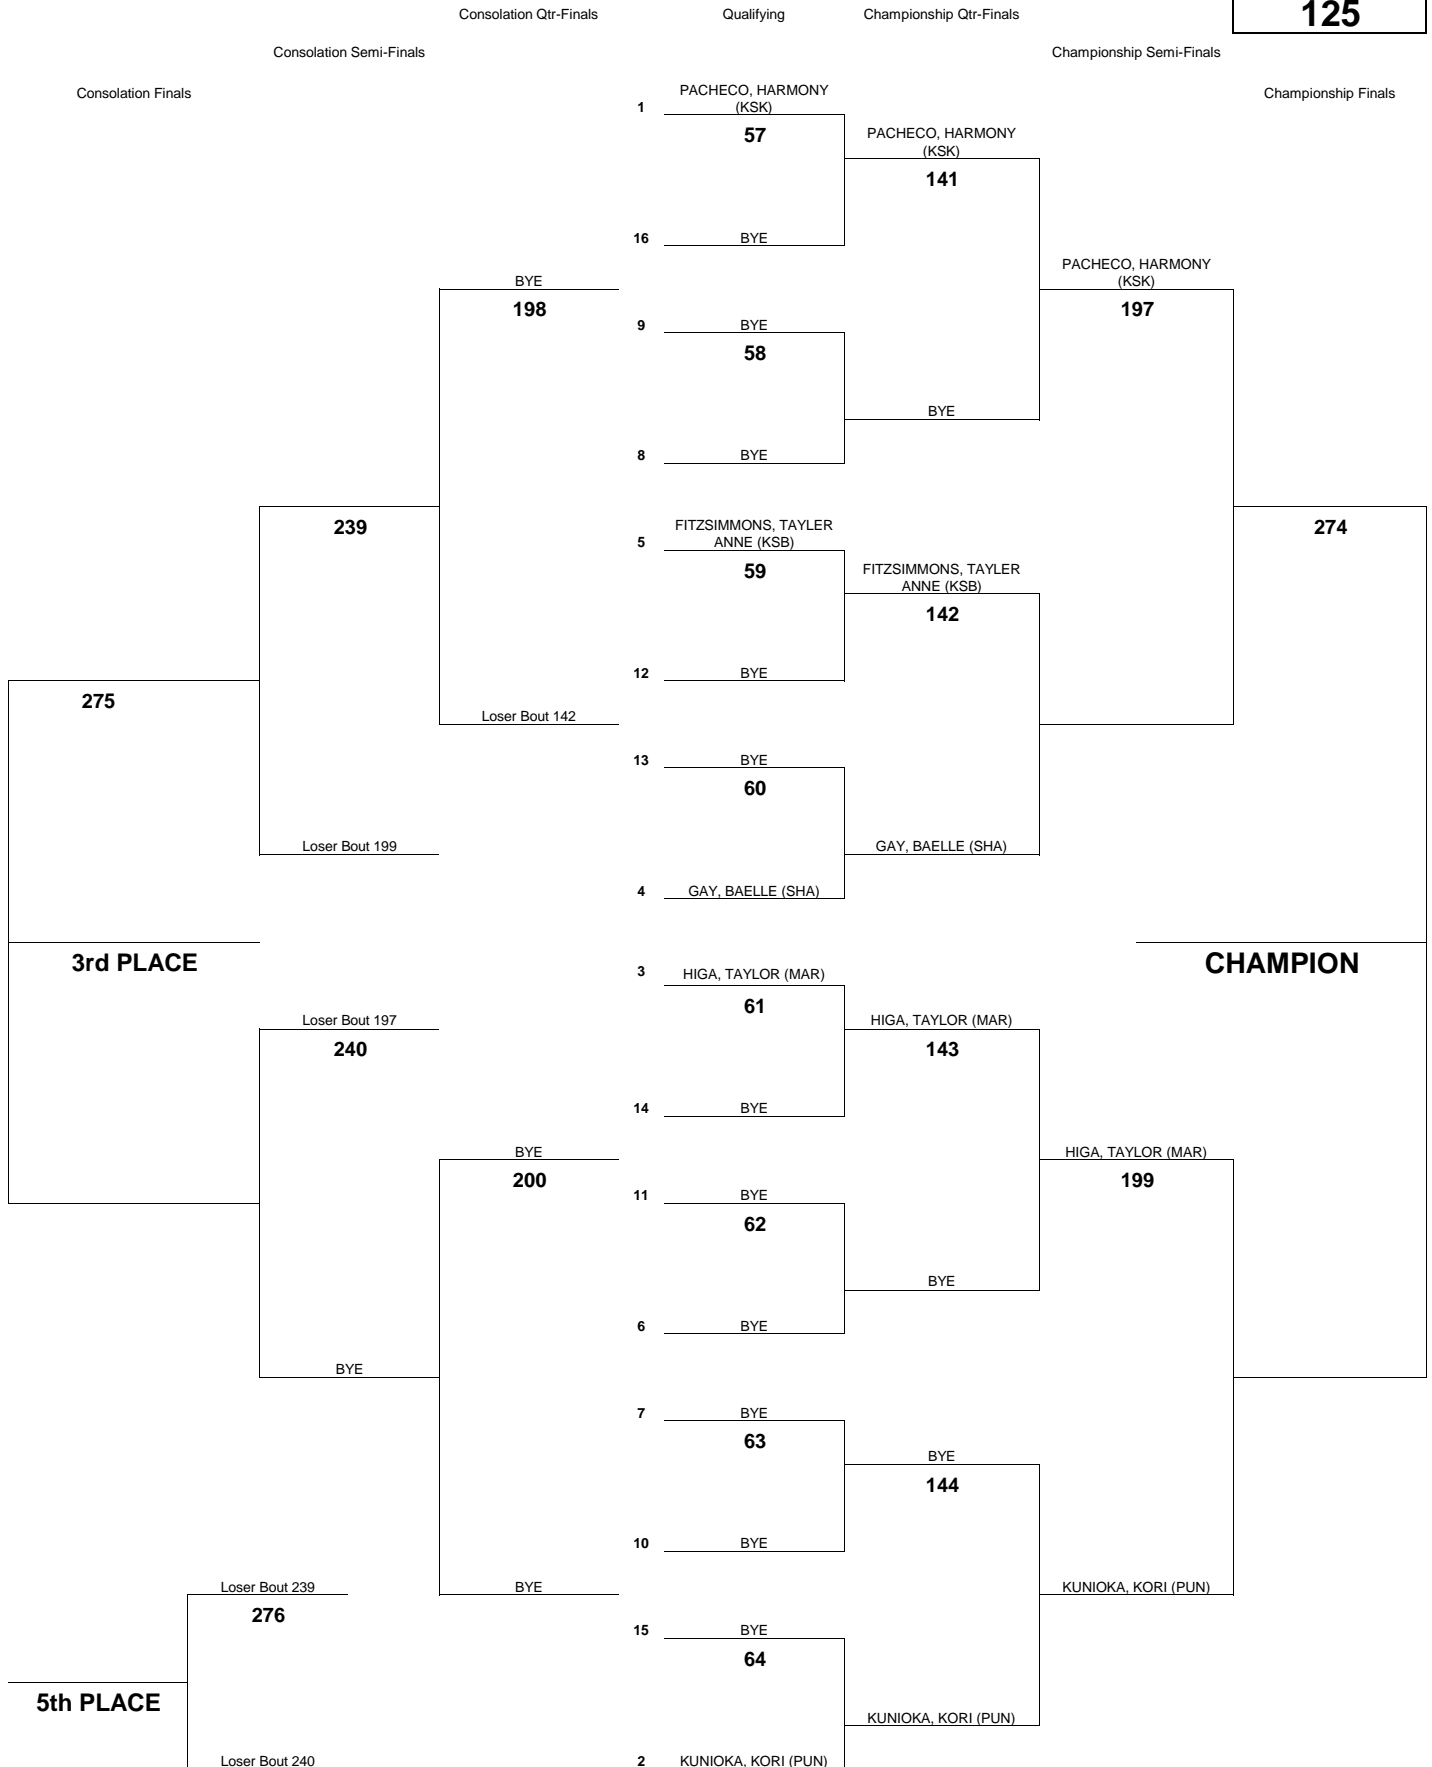

INTERSCHOLASTIC LEAGUE OF HONOLULU 2013 GIRLS VARSITY CHAMPIONSHIP TOURNAMENT

WEIGHT CLASS

125