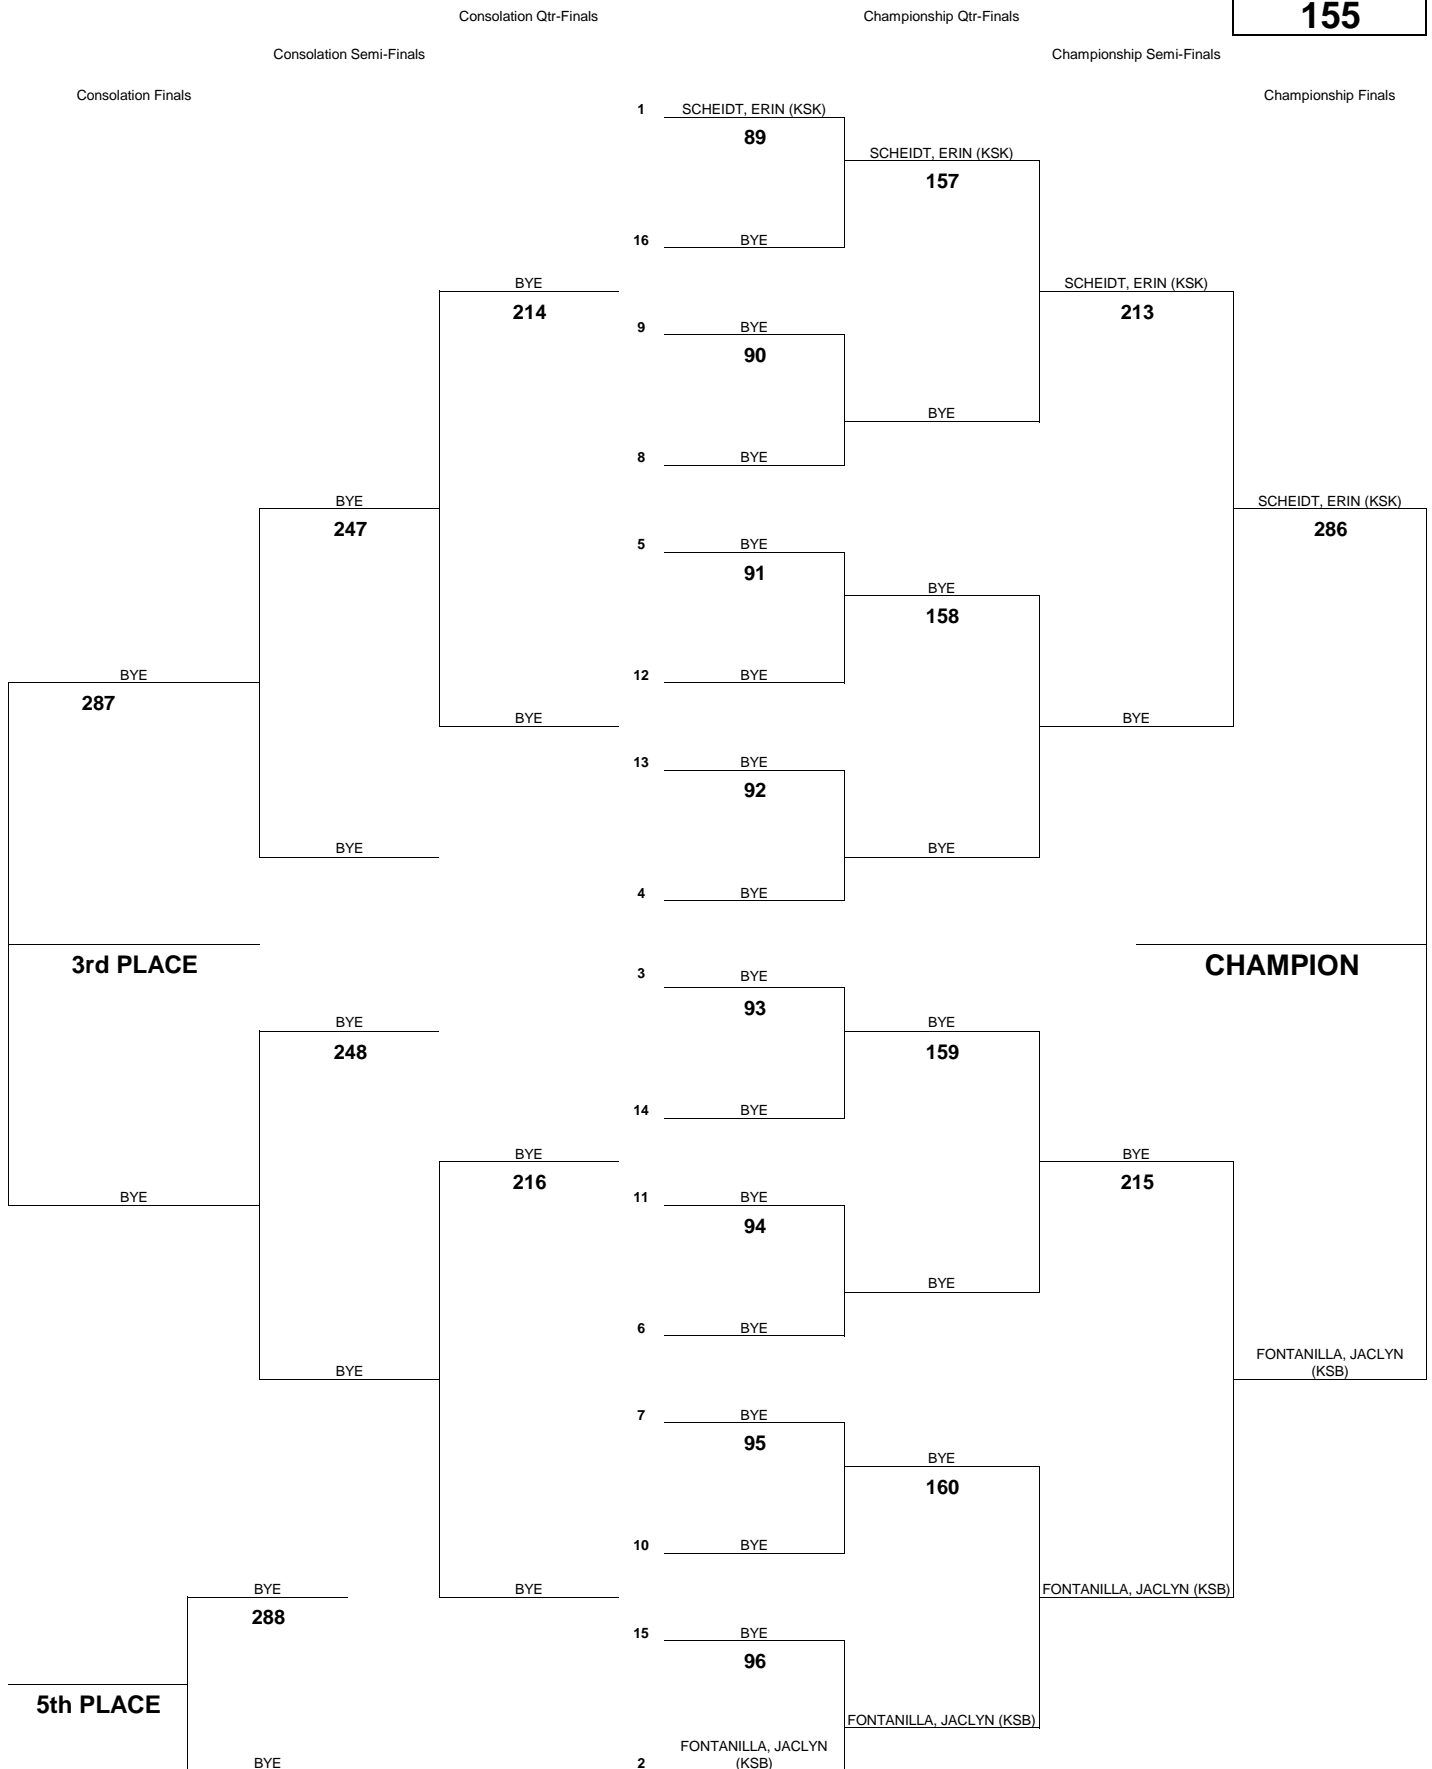

INTERSCHOLASTIC LEAGUE OF HONOLULU 2013 GIRLS VARSITY CHAMPIONSHIP TOURNAMENT

WEIGHT CLASS
155