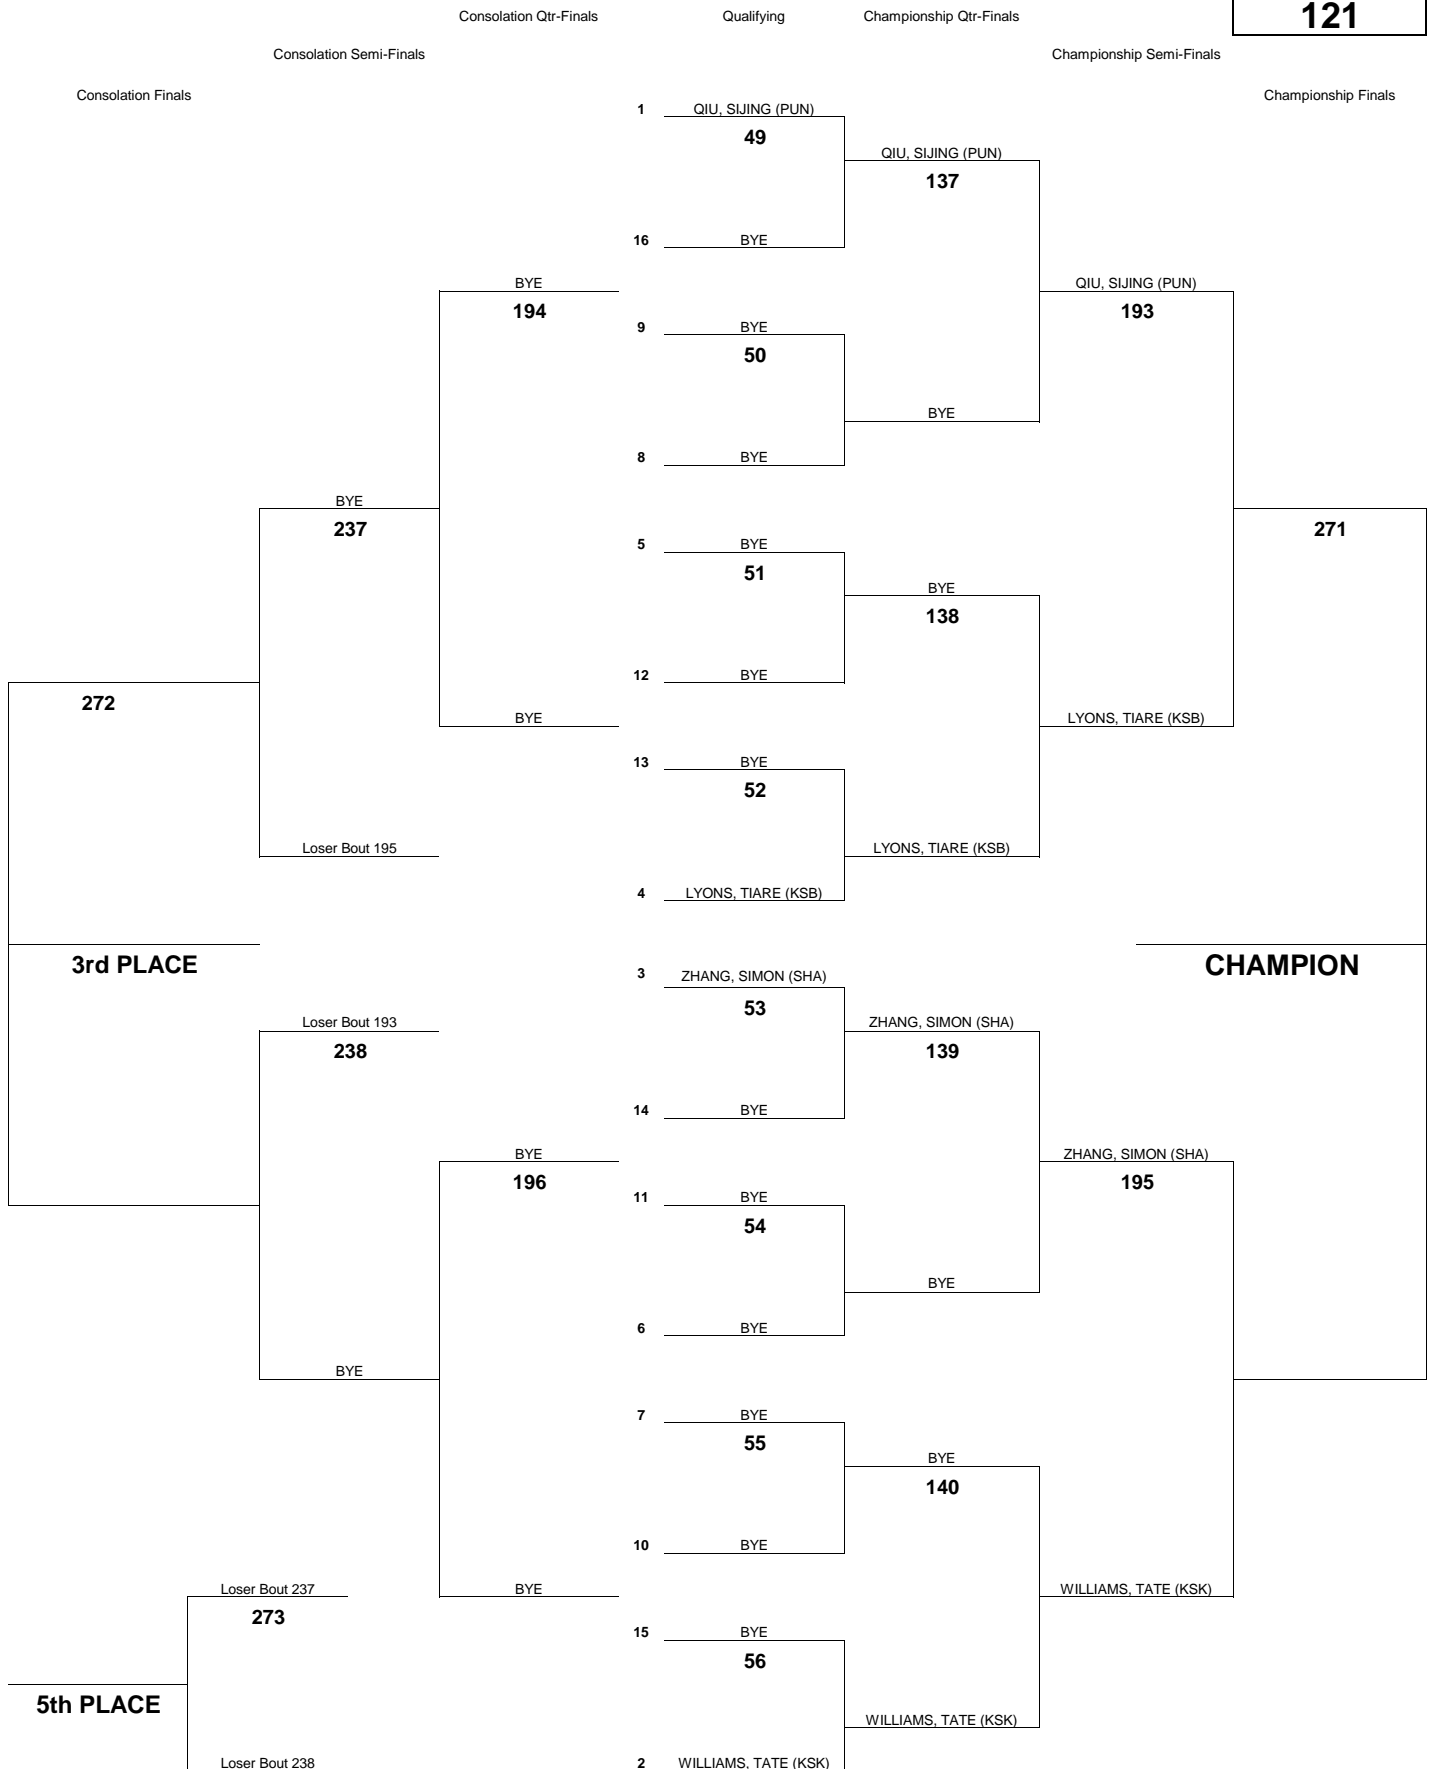

INTERSCHOLASTIC LEAGUE OF HONOLULU 2013 GIRLS VARSITY CHAMPIONSHIP TOURNAMENT

WEIGHT CLASS
121