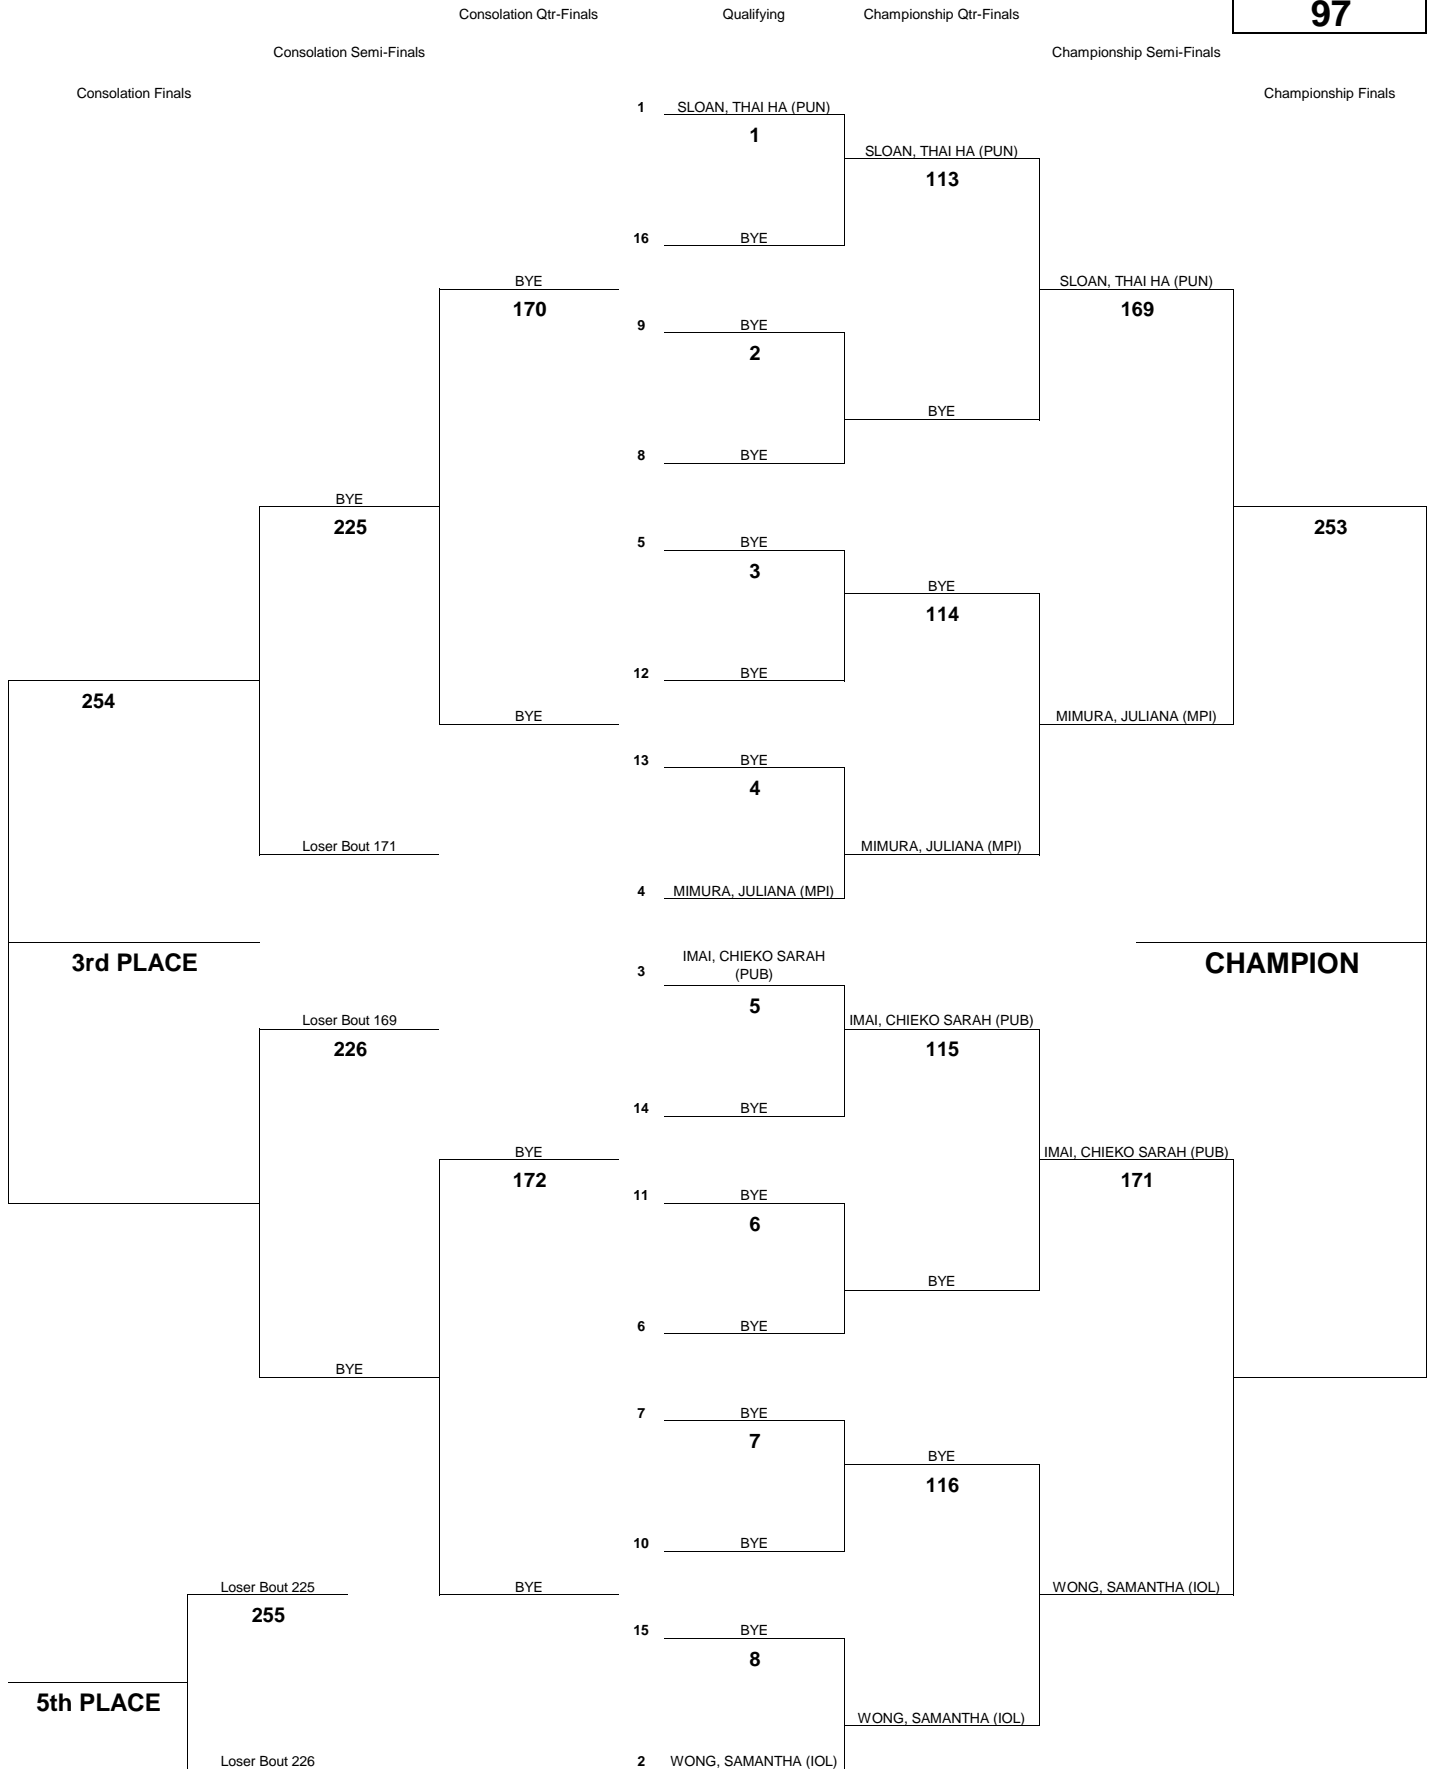

# INTERSCHOLASTIC LEAGUE OF HONOLULU 2013 GIRLS VARSITY CHAMPIONSHIP TOURNAMENT

**WEIGHT CLASS**

**97**