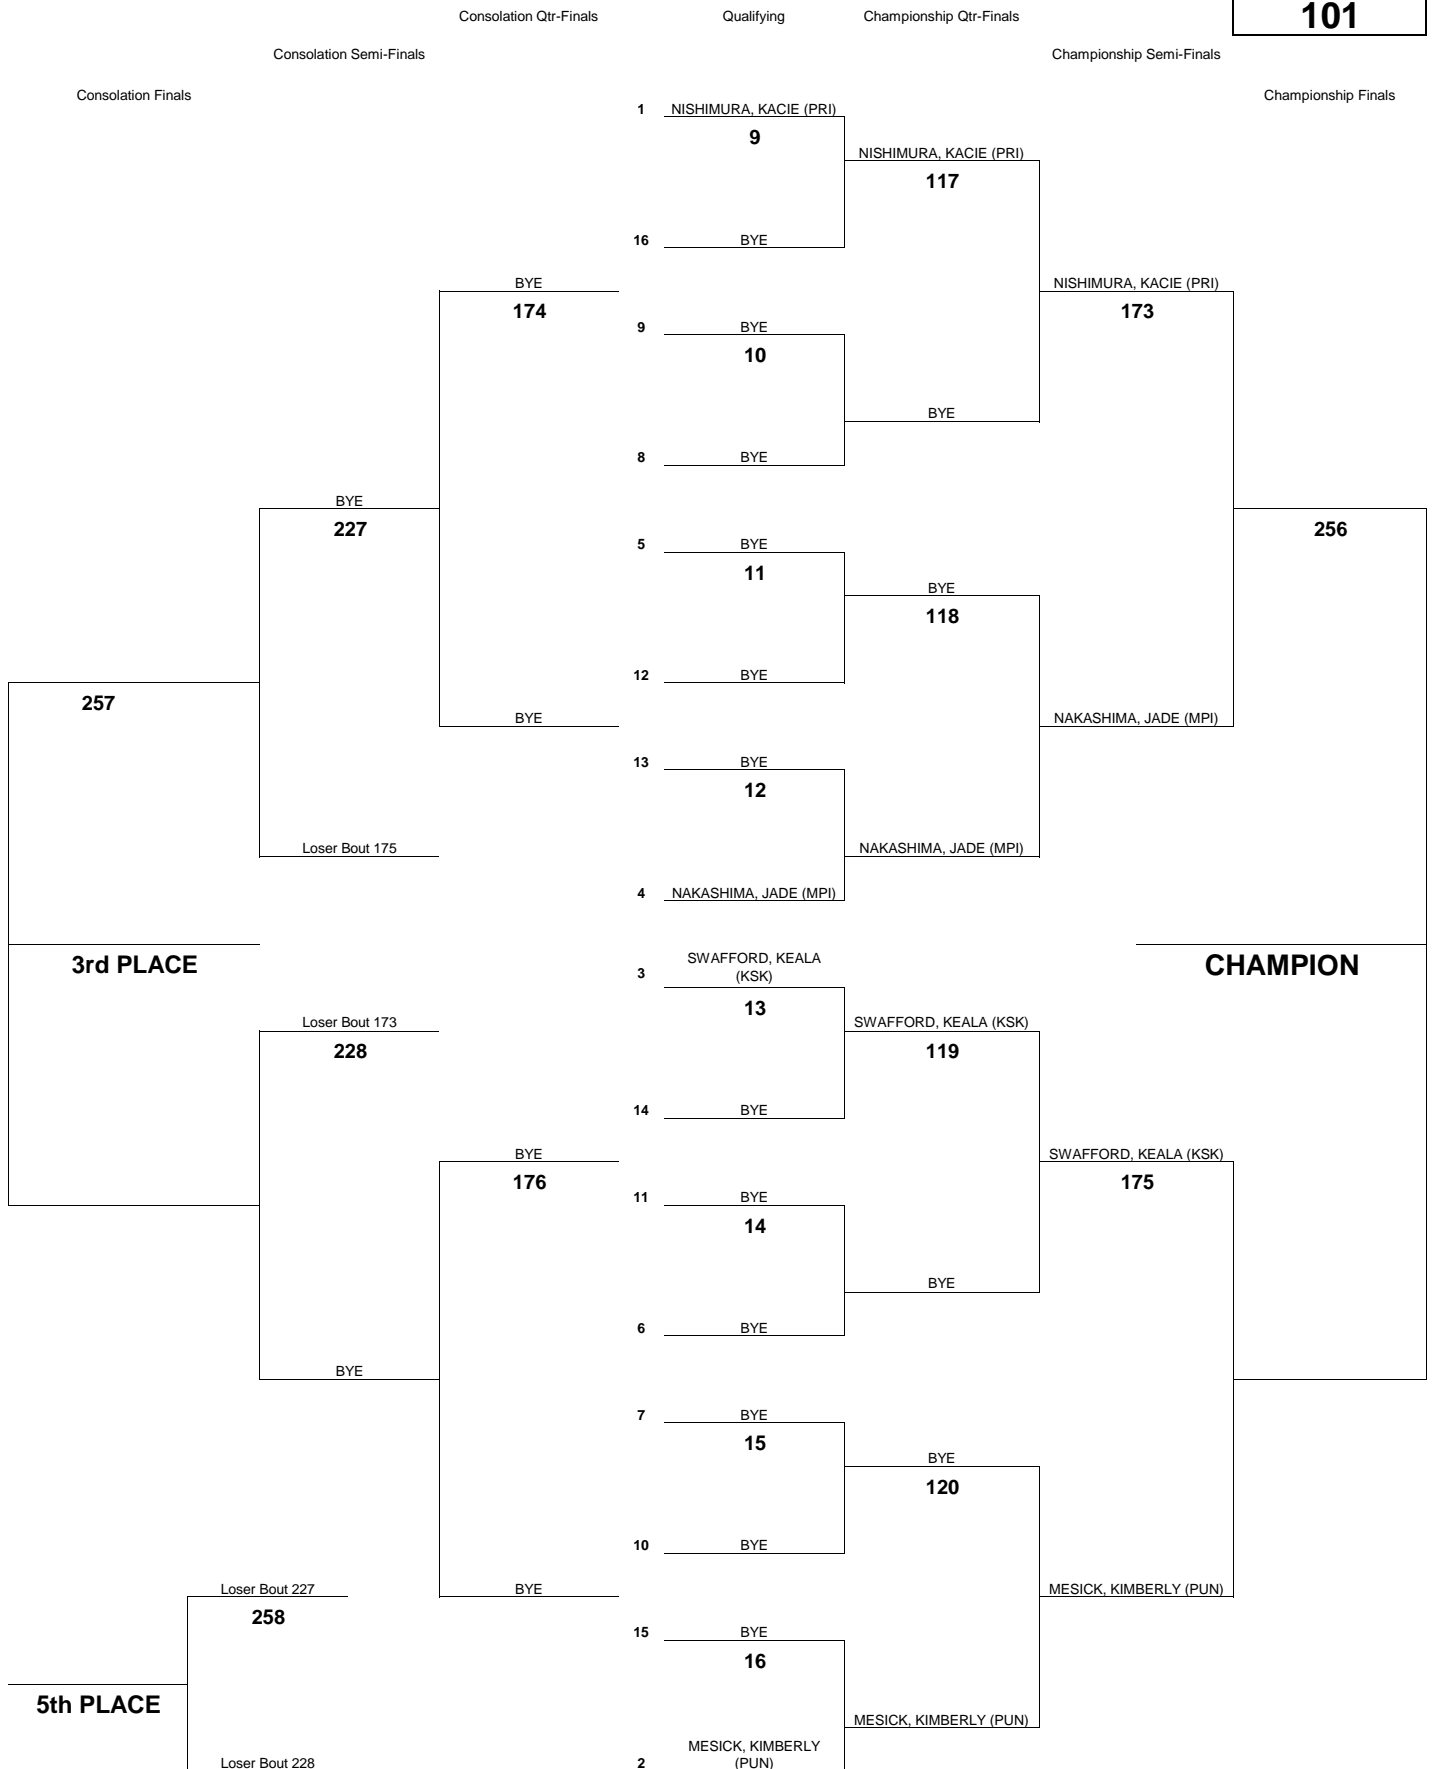

INTERSCHOLASTIC LEAGUE OF HONOLULU 2013 GIRLS VARSITY CHAMPIONSHIP TOURNAMENT

WEIGHT CLASS
101