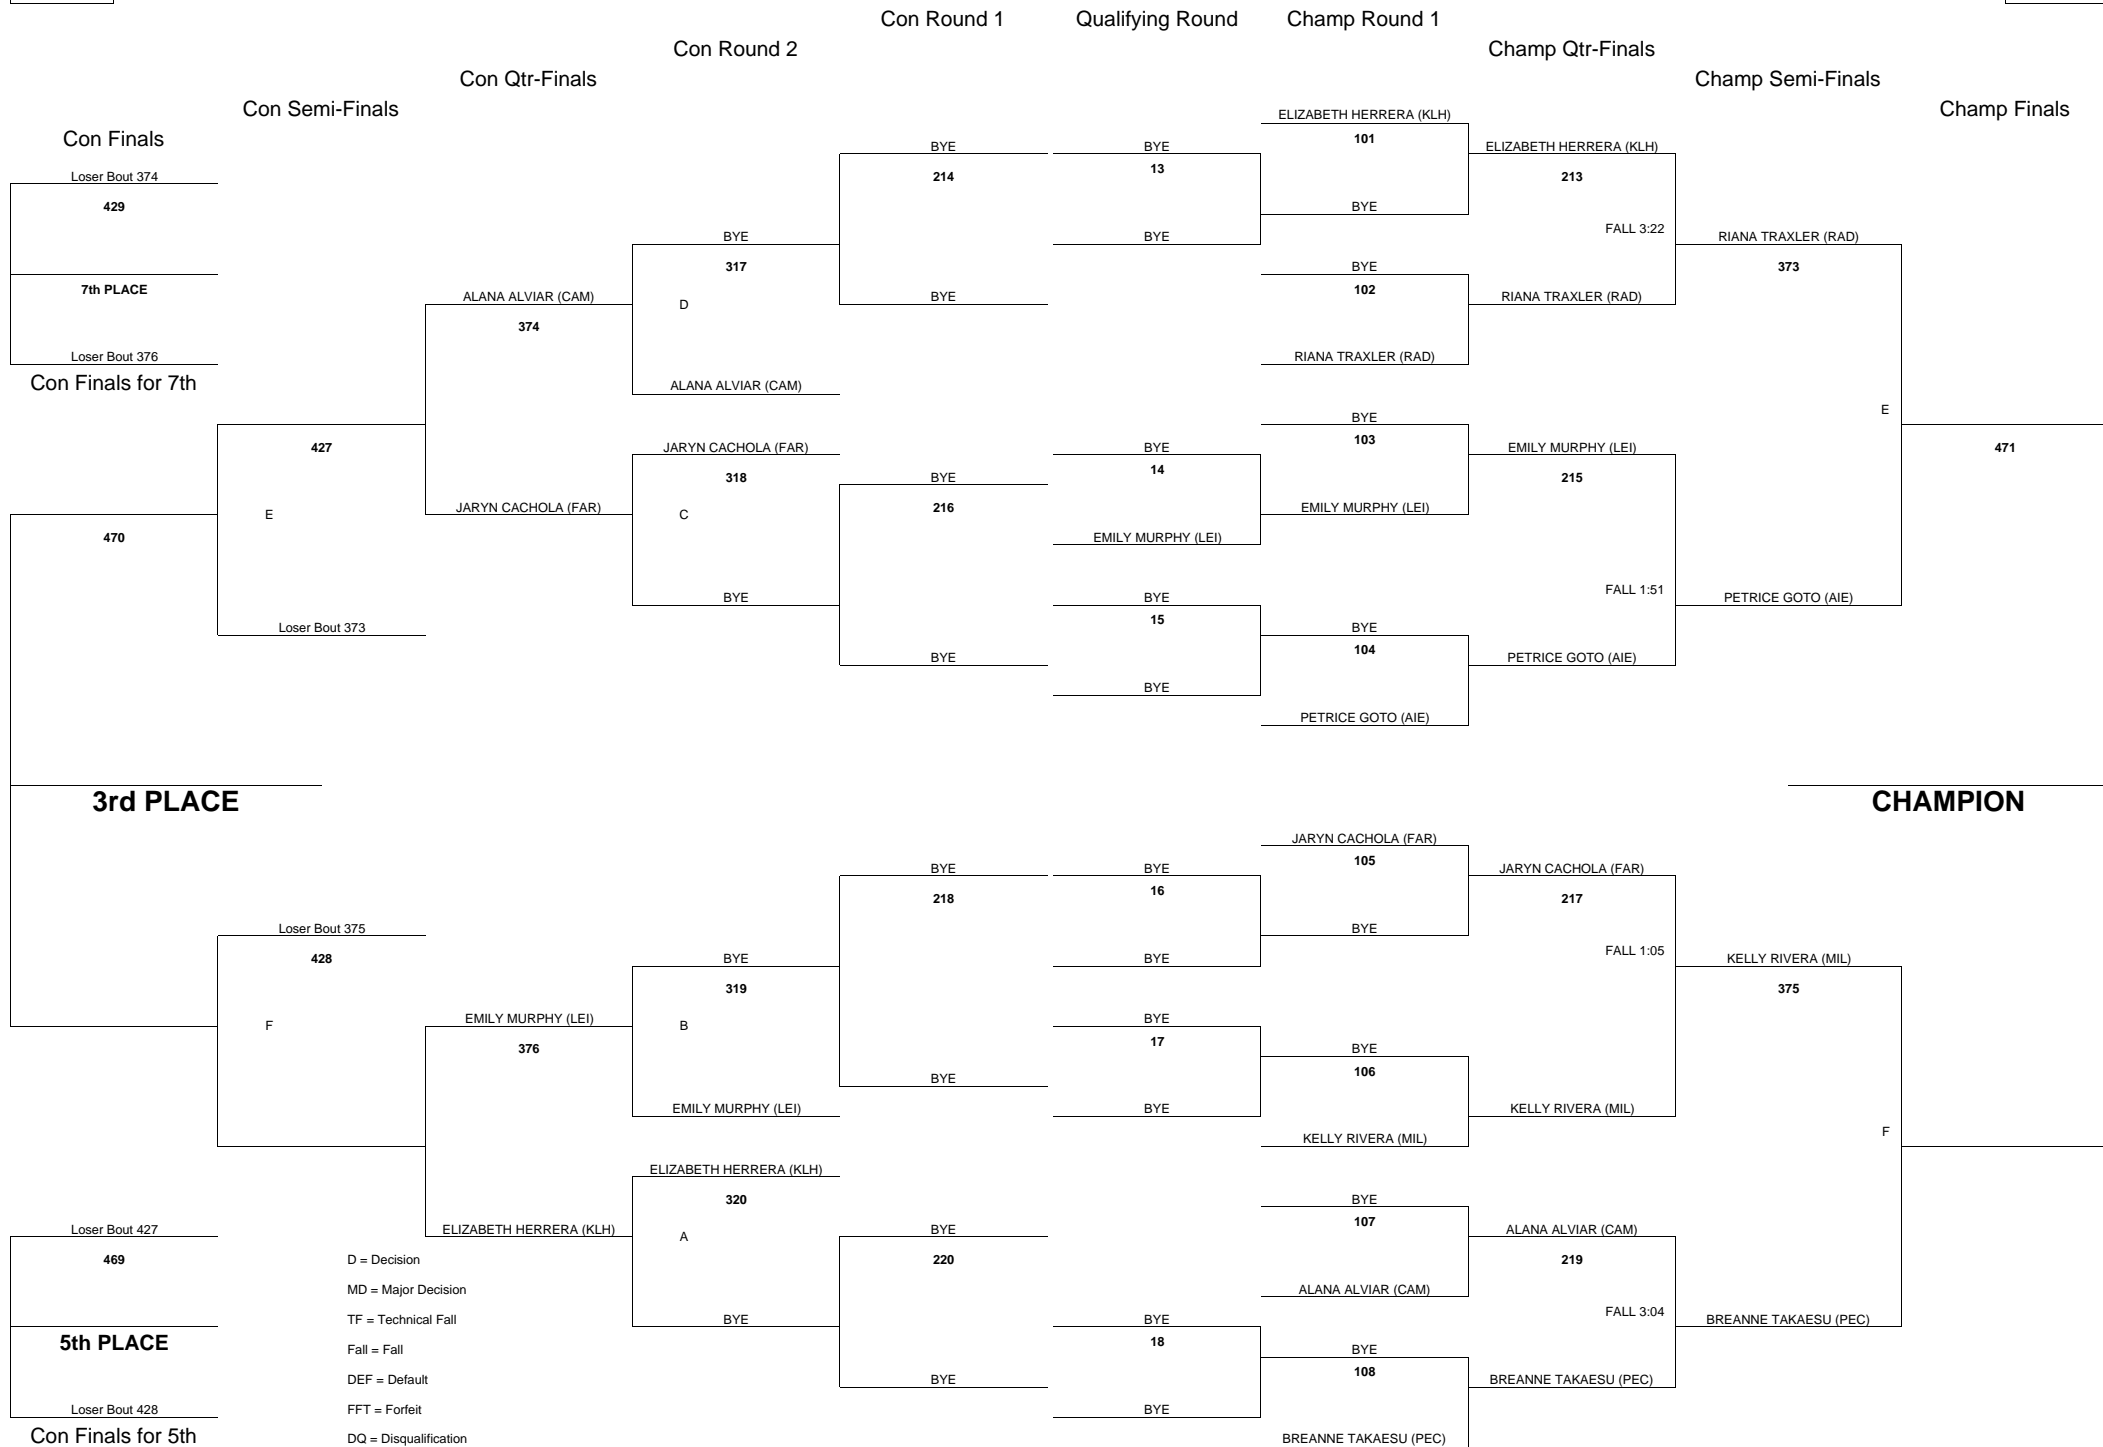

2013 OIA VARSITY GIRLS WRESTLING CHAMPIONSHIPS

WEIGHT CLASS

107

WEIGHT CLASS

107