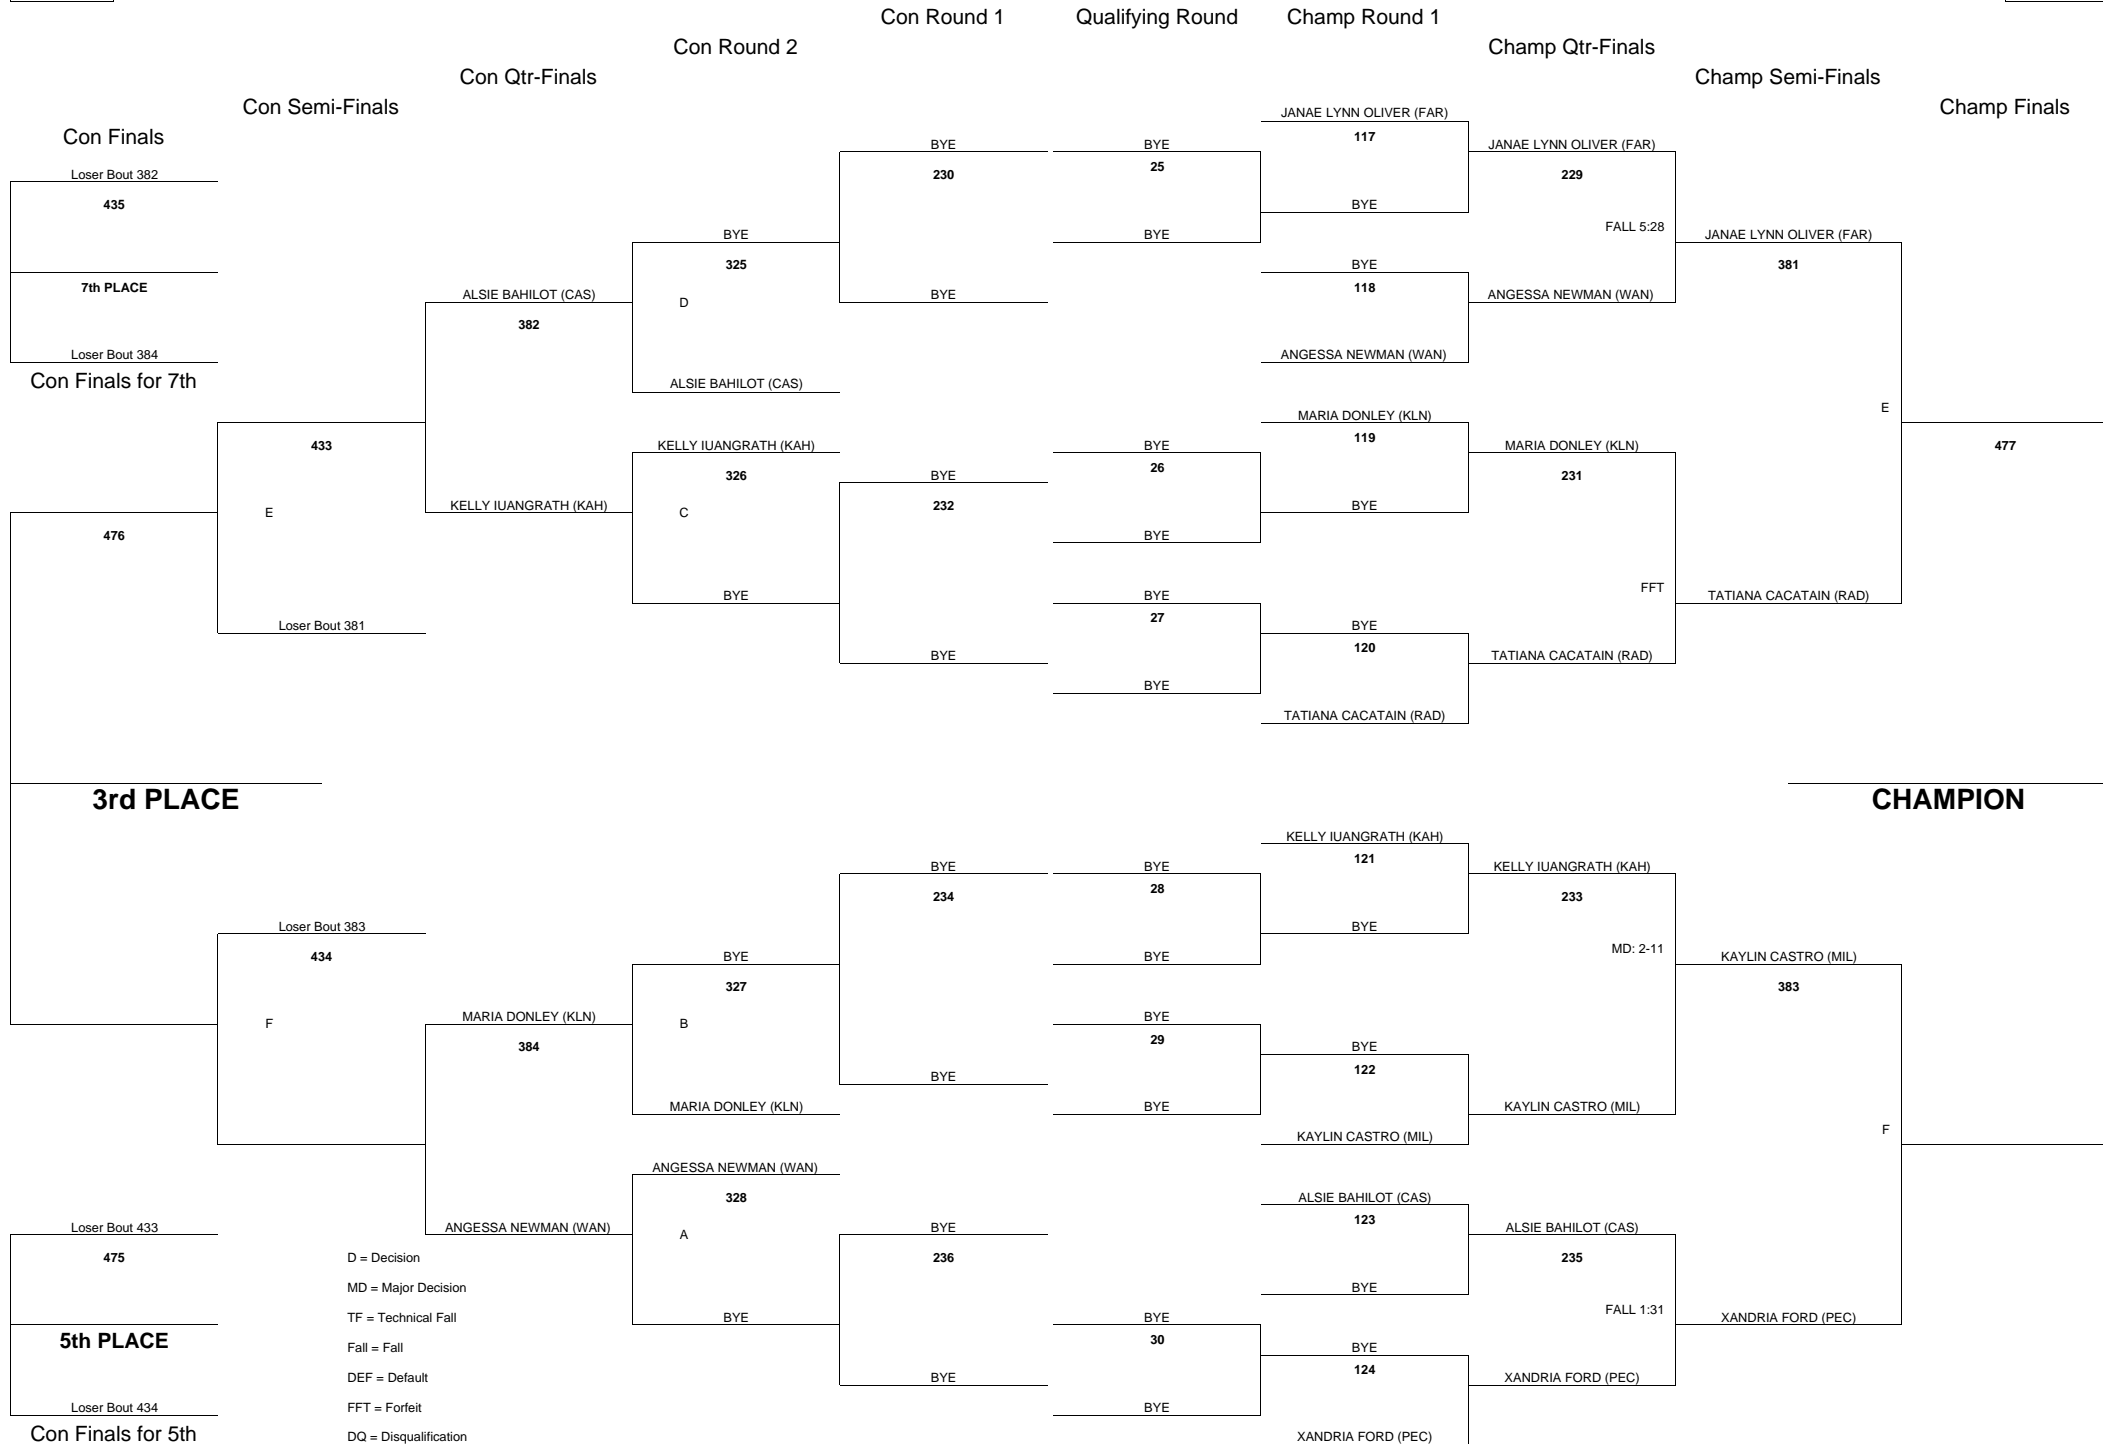

2013 OIA VARSITY GIRLS WRESTLING CHAMPIONSHIPS

WEIGHT CLASS

115

WEIGHT CLASS

115