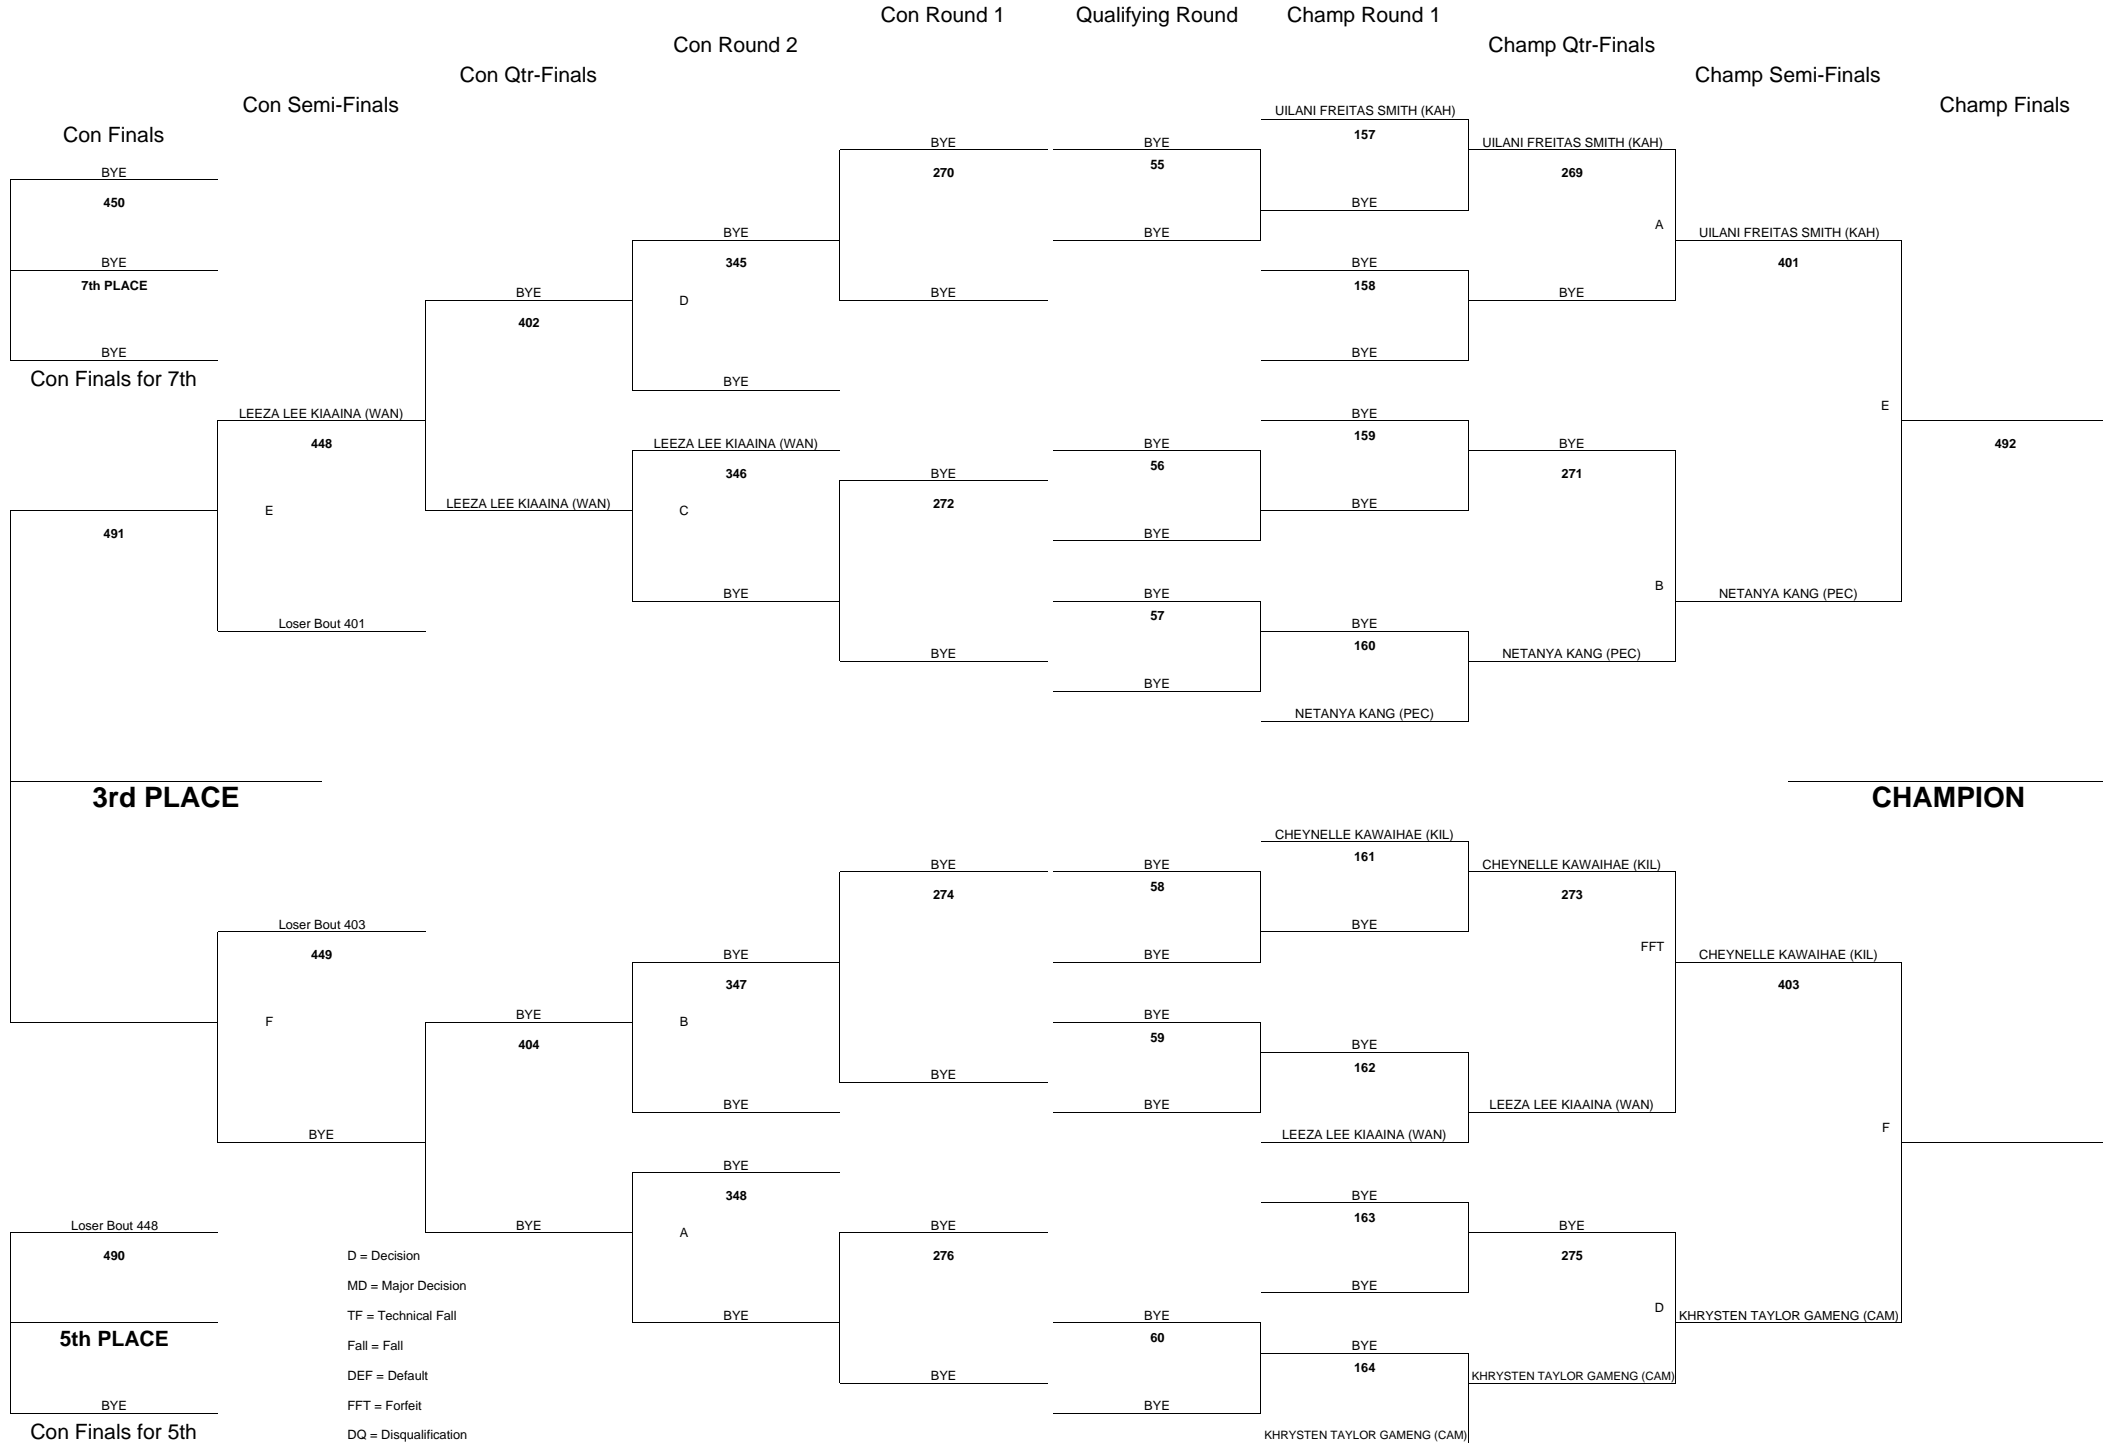

132

D = Decision
 MD = Major Decision
 TF = Technical Fall
 Fall = Fall
 DEF = Default
 FFT = Forfeit
 DQ = Disqualification

2013 OIA VARSITY GIRLS WRESTLING CHAMPIONSHIPS

WEIGHT CLASS

137

WEIGHT CLASS

137

2013 OIA VARSITY GIRLS WRESTLING CHAMPIONSHIPS