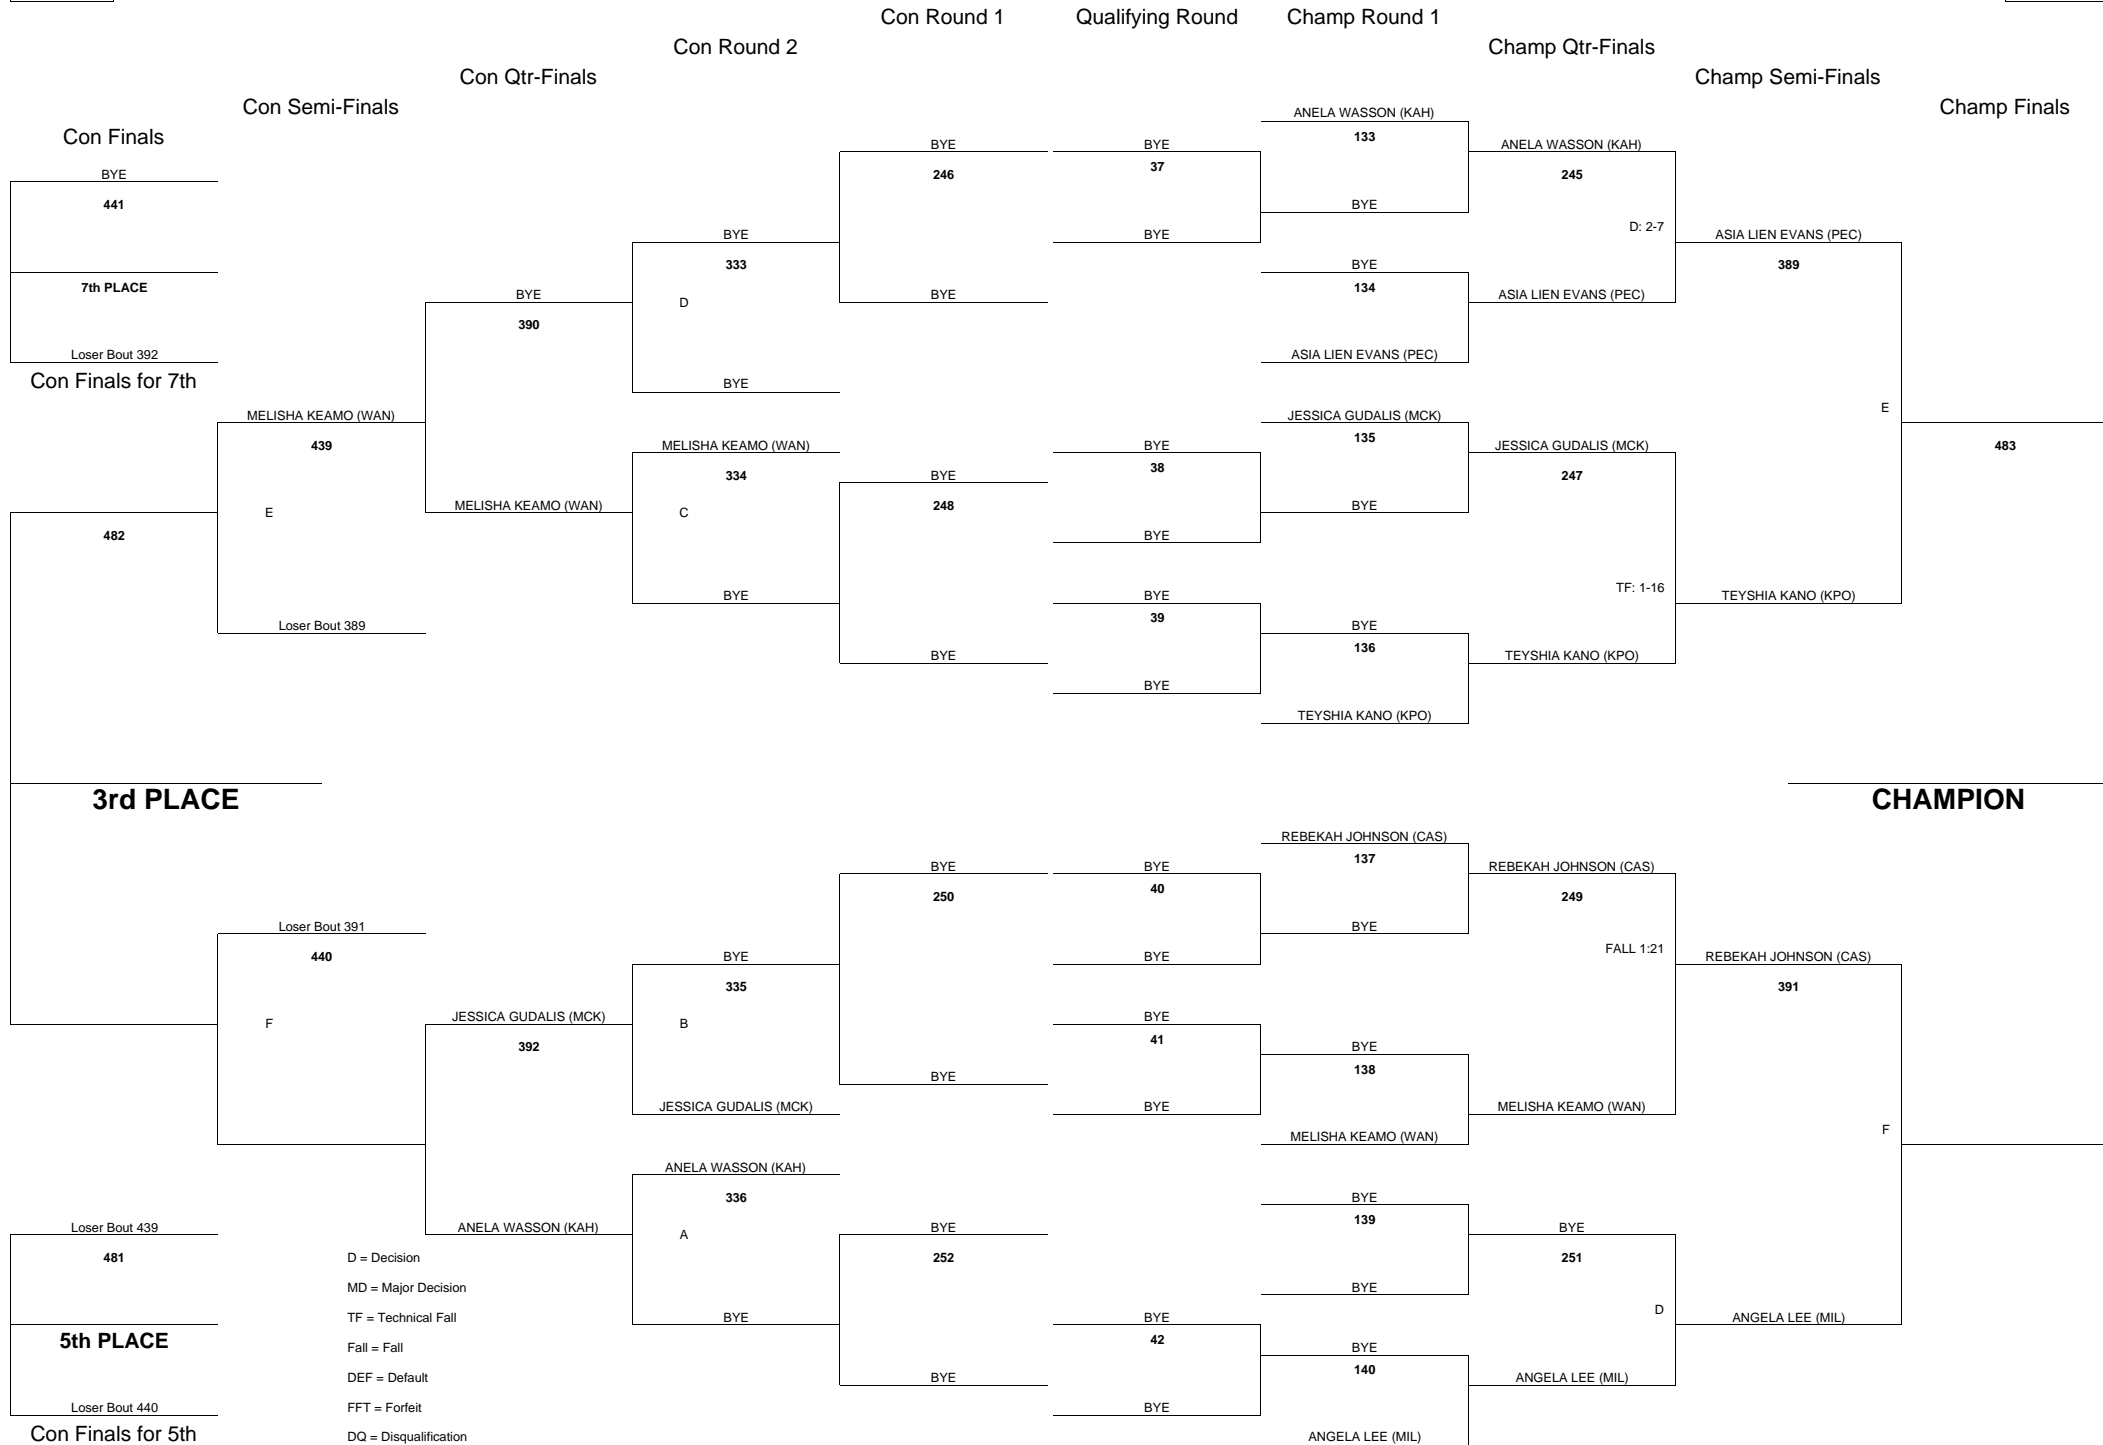

2013 OIA VARSITY GIRLS WRESTLING CHAMPIONSHIPS

WEIGHT CLASS

123

WEIGHT CLASS

123