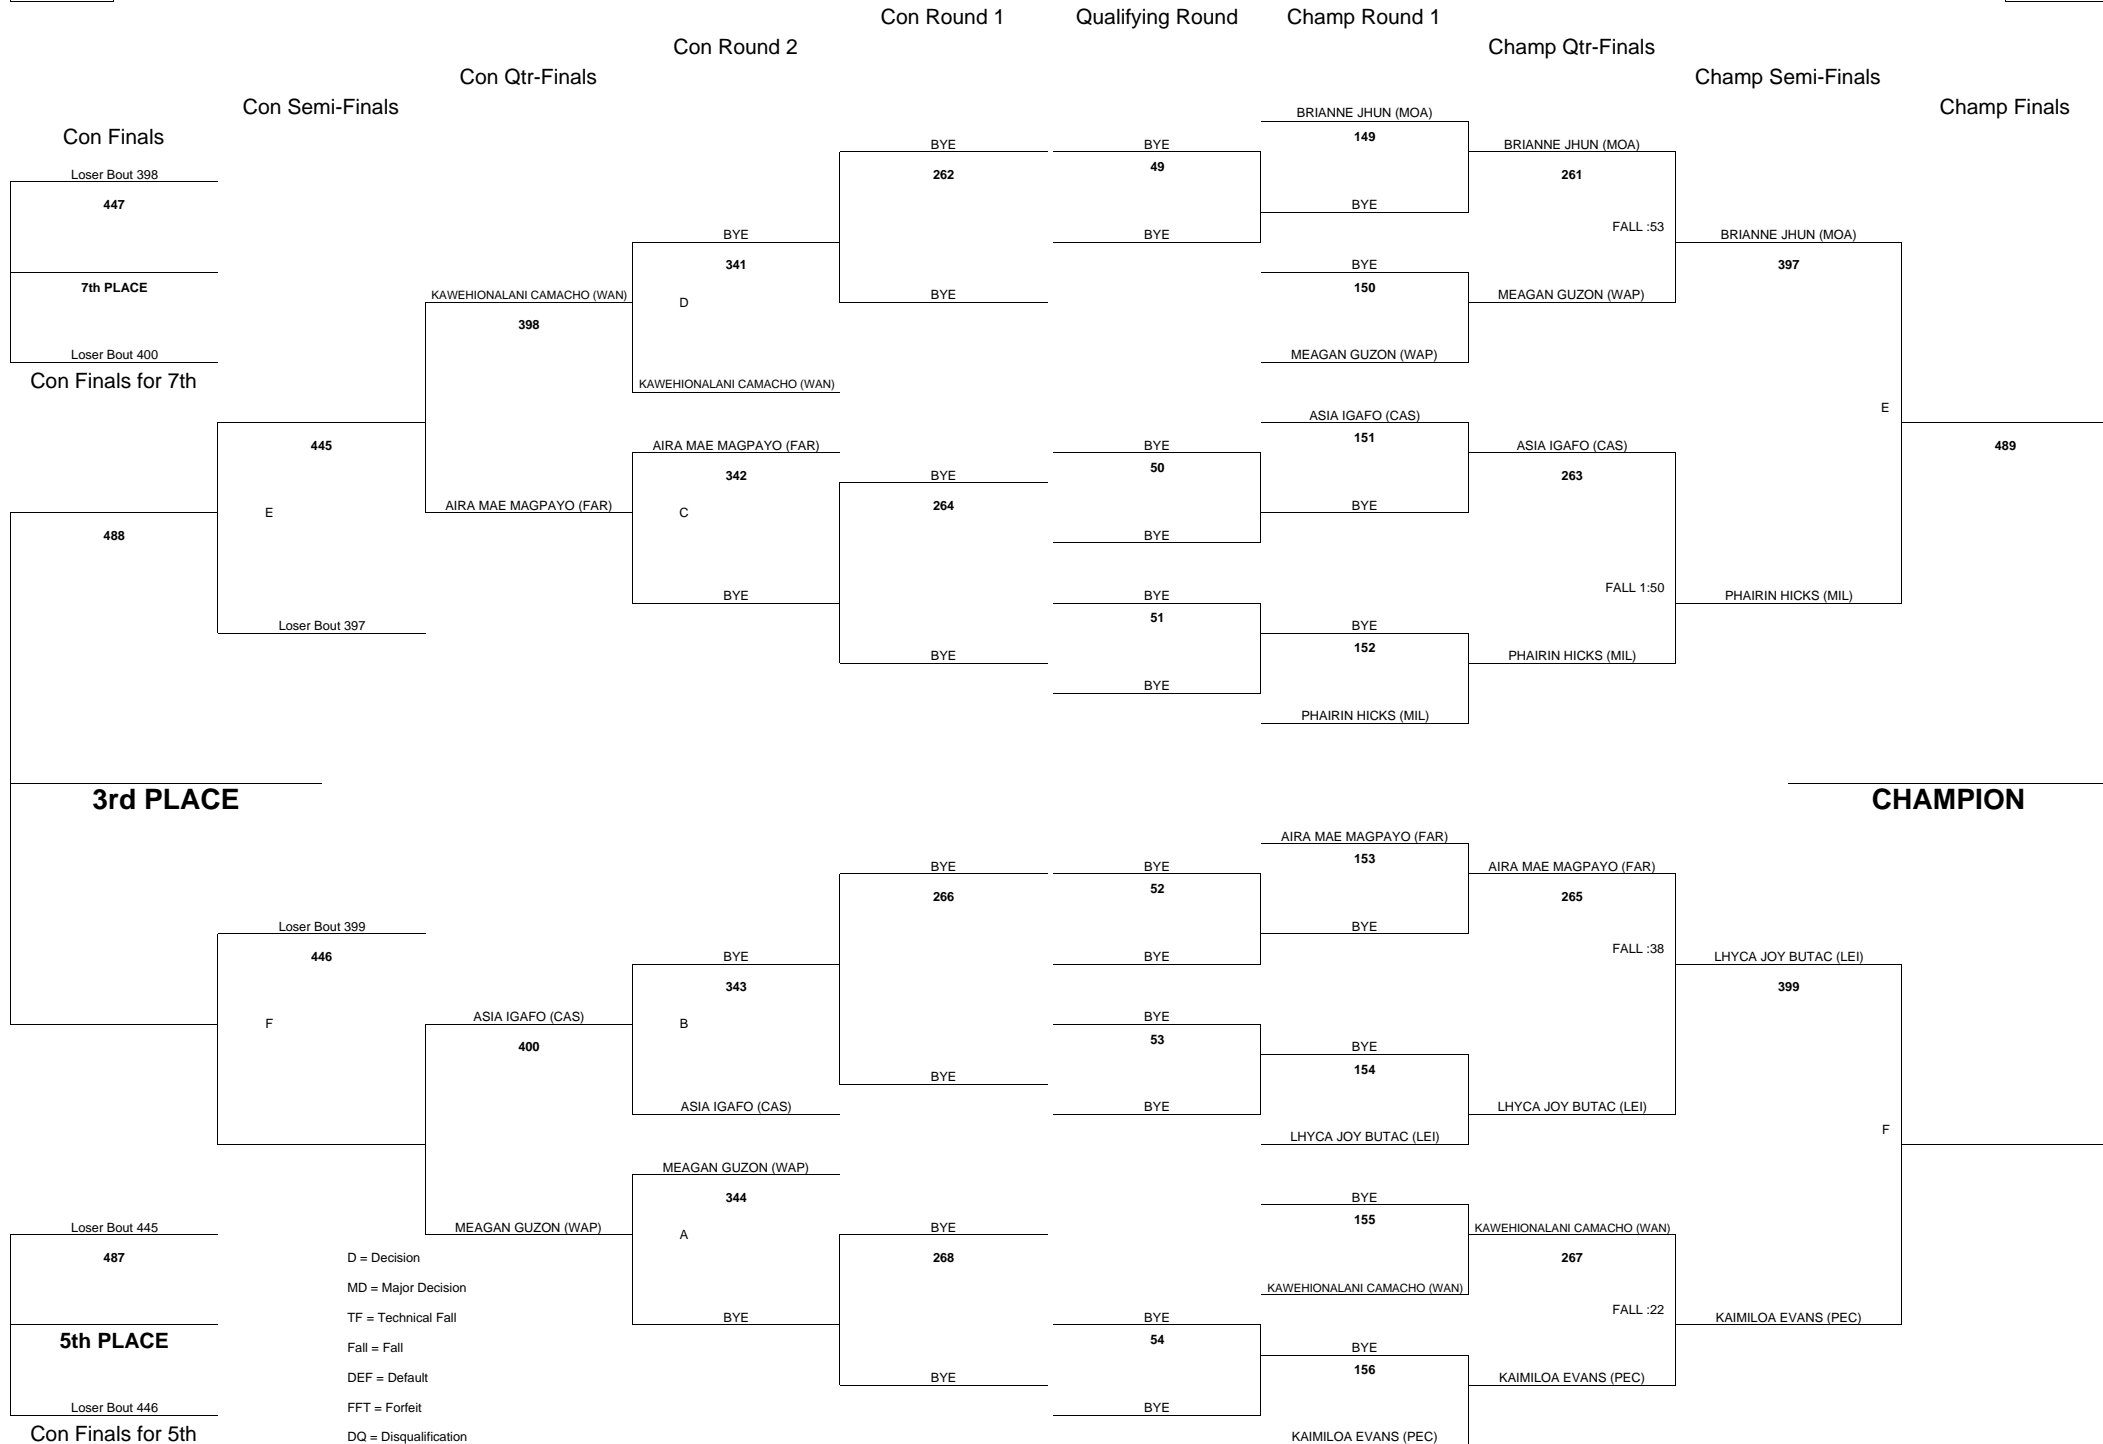

2013 OIA VARSITY GIRLS WRESTLING CHAMPIONSHIPS

WEIGHT CLASS

132

WEIGHT CLASS

132

D = Decision
MD = Major Decision
TF = Technical Fall
Fall = Fall
DEF = Default
FFT = Forfeit
DQ = Disqualification