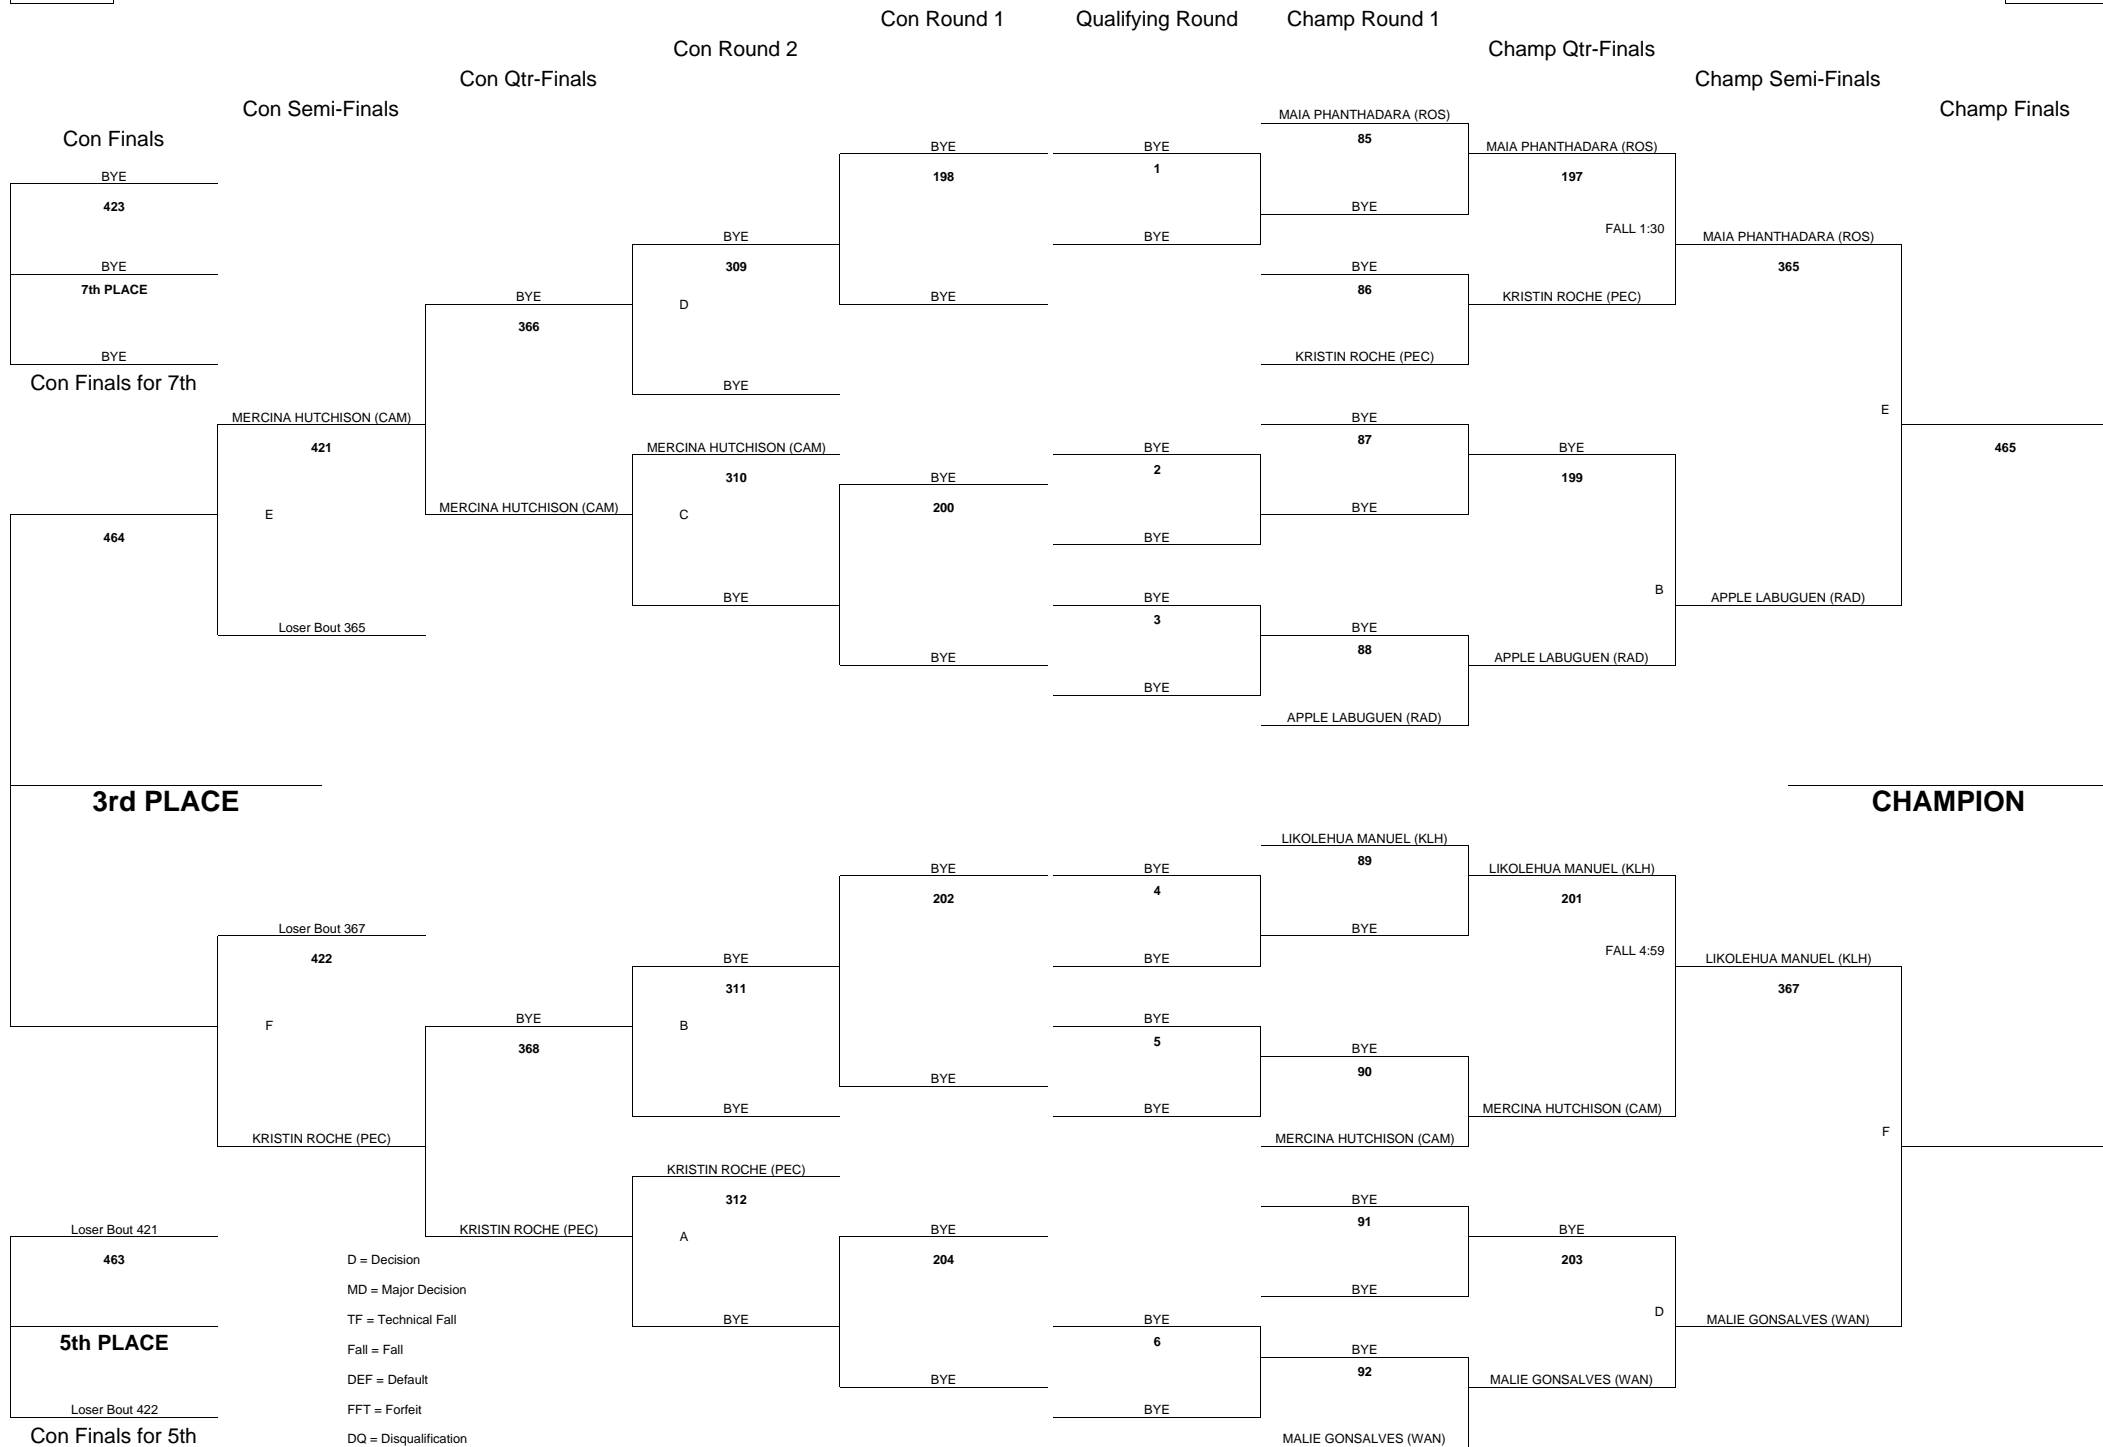

2013 OIA VARSITY GIRLS WRESTLING CHAMPIONSHIPS

WEIGHT CLASS

99

WEIGHT CLASS

99

2013 OIA VARSITY GIRLS WRESTLING CHAMPIONSHIPS

WEIGHT CLASS

103