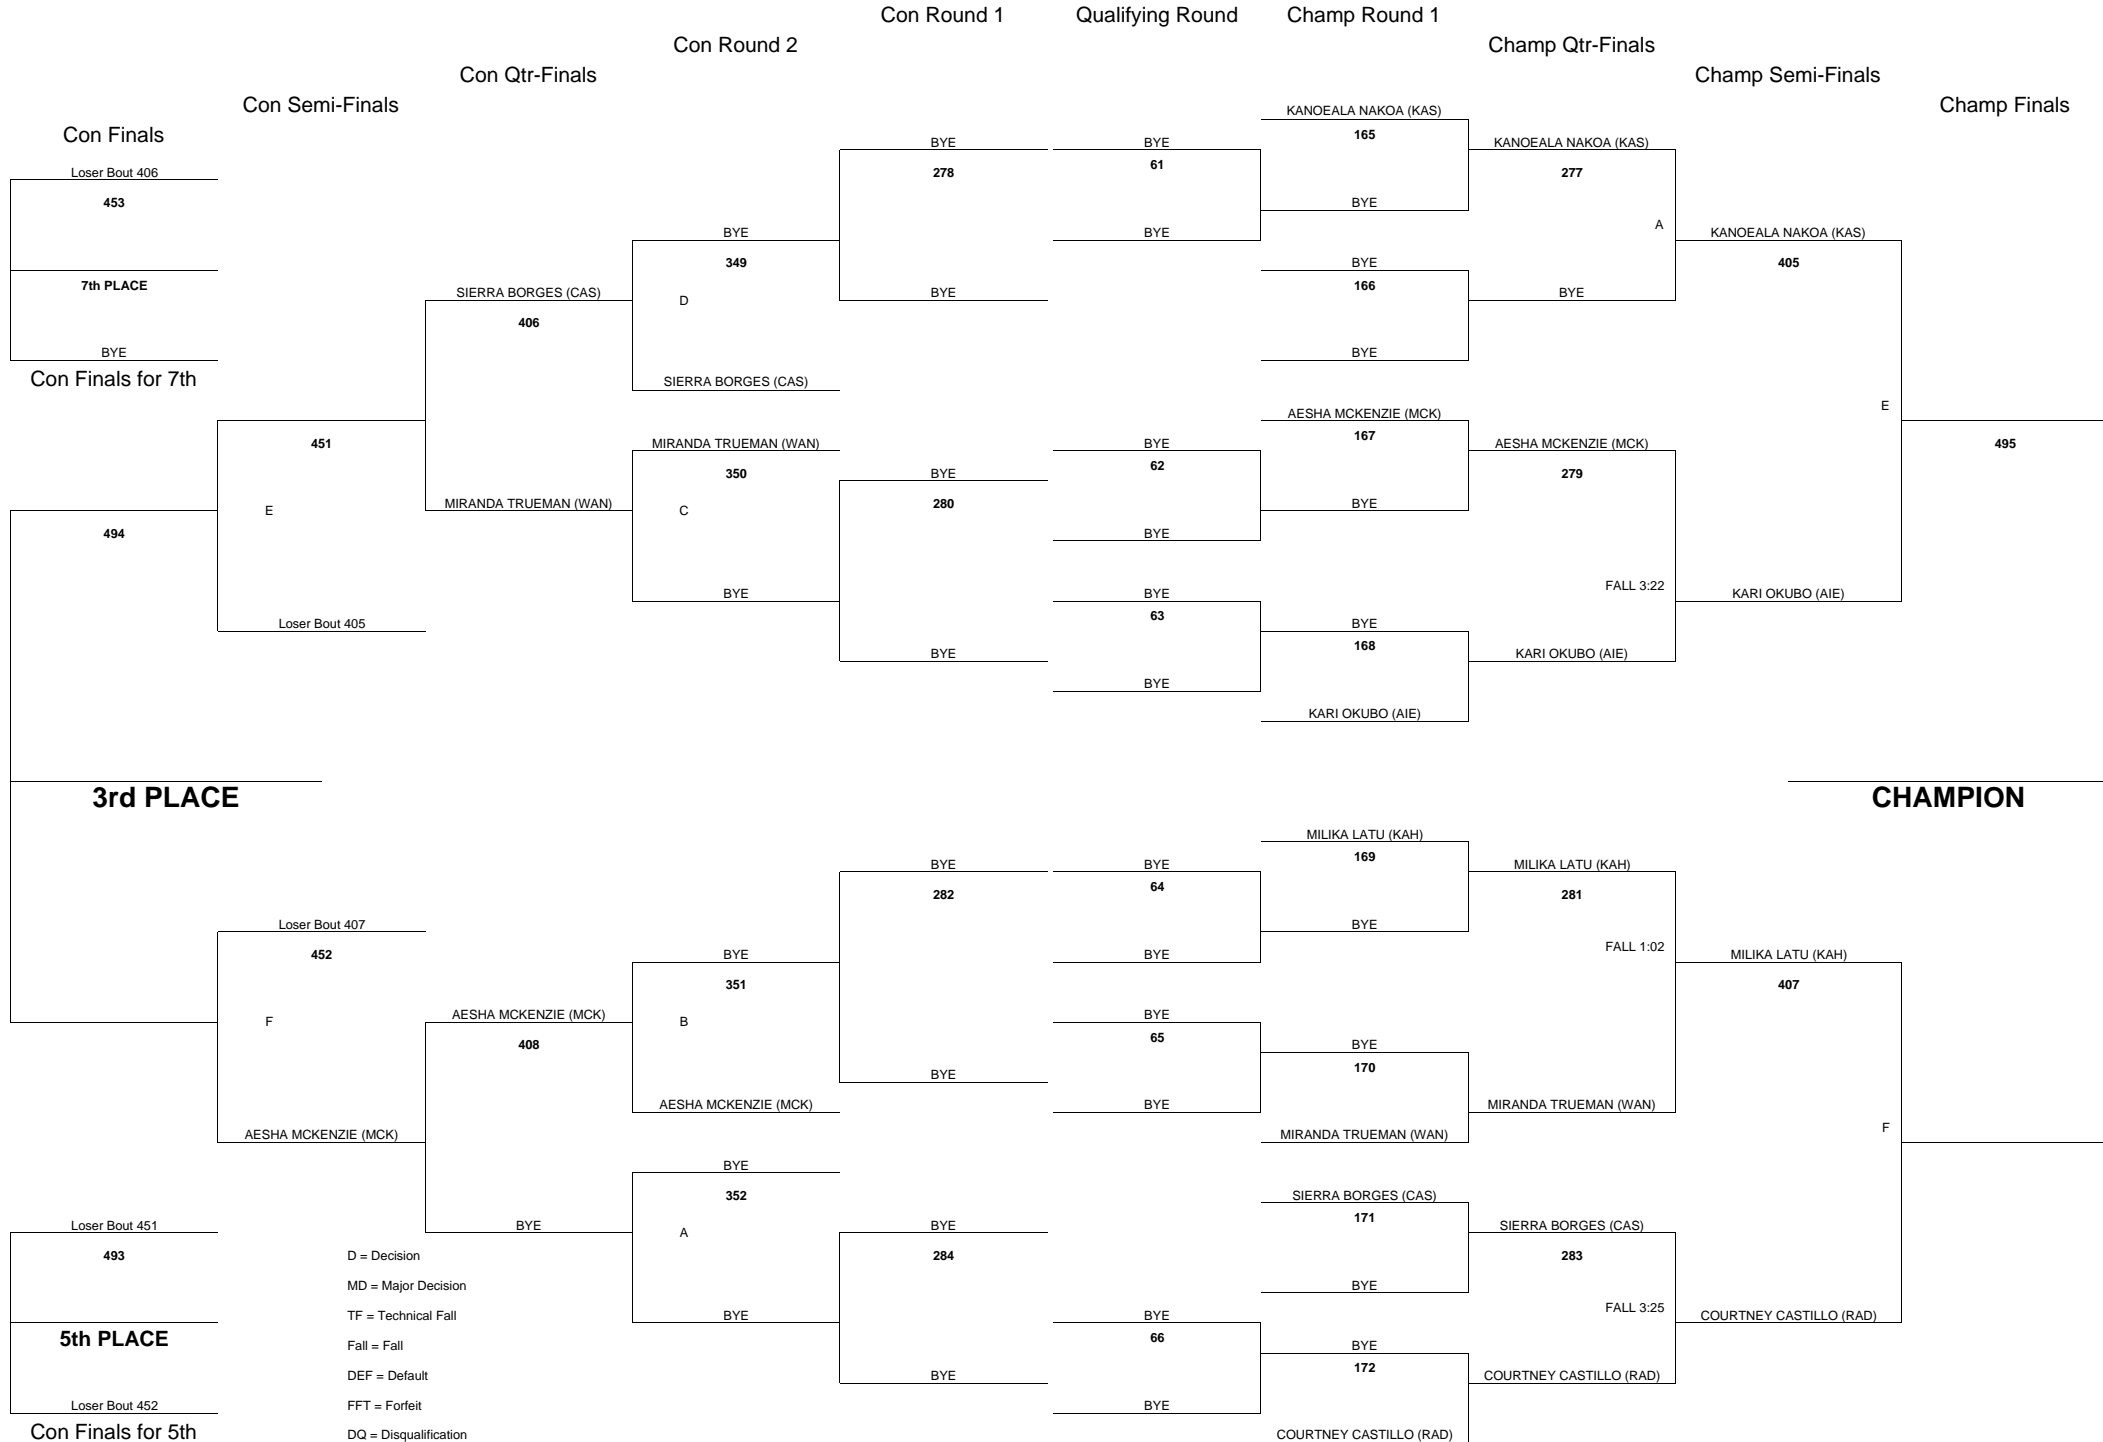

2013 OIA VARSITY GIRLS WRESTLING CHAMPIONSHIPS

WEIGHT CLASS

142

WEIGHT CLASS

142

D = Decision
MD = Major Decision
TF = Technical Fall
Fall = Fall
DEF = Default
FFT = Forfeit
DQ = Disqualification