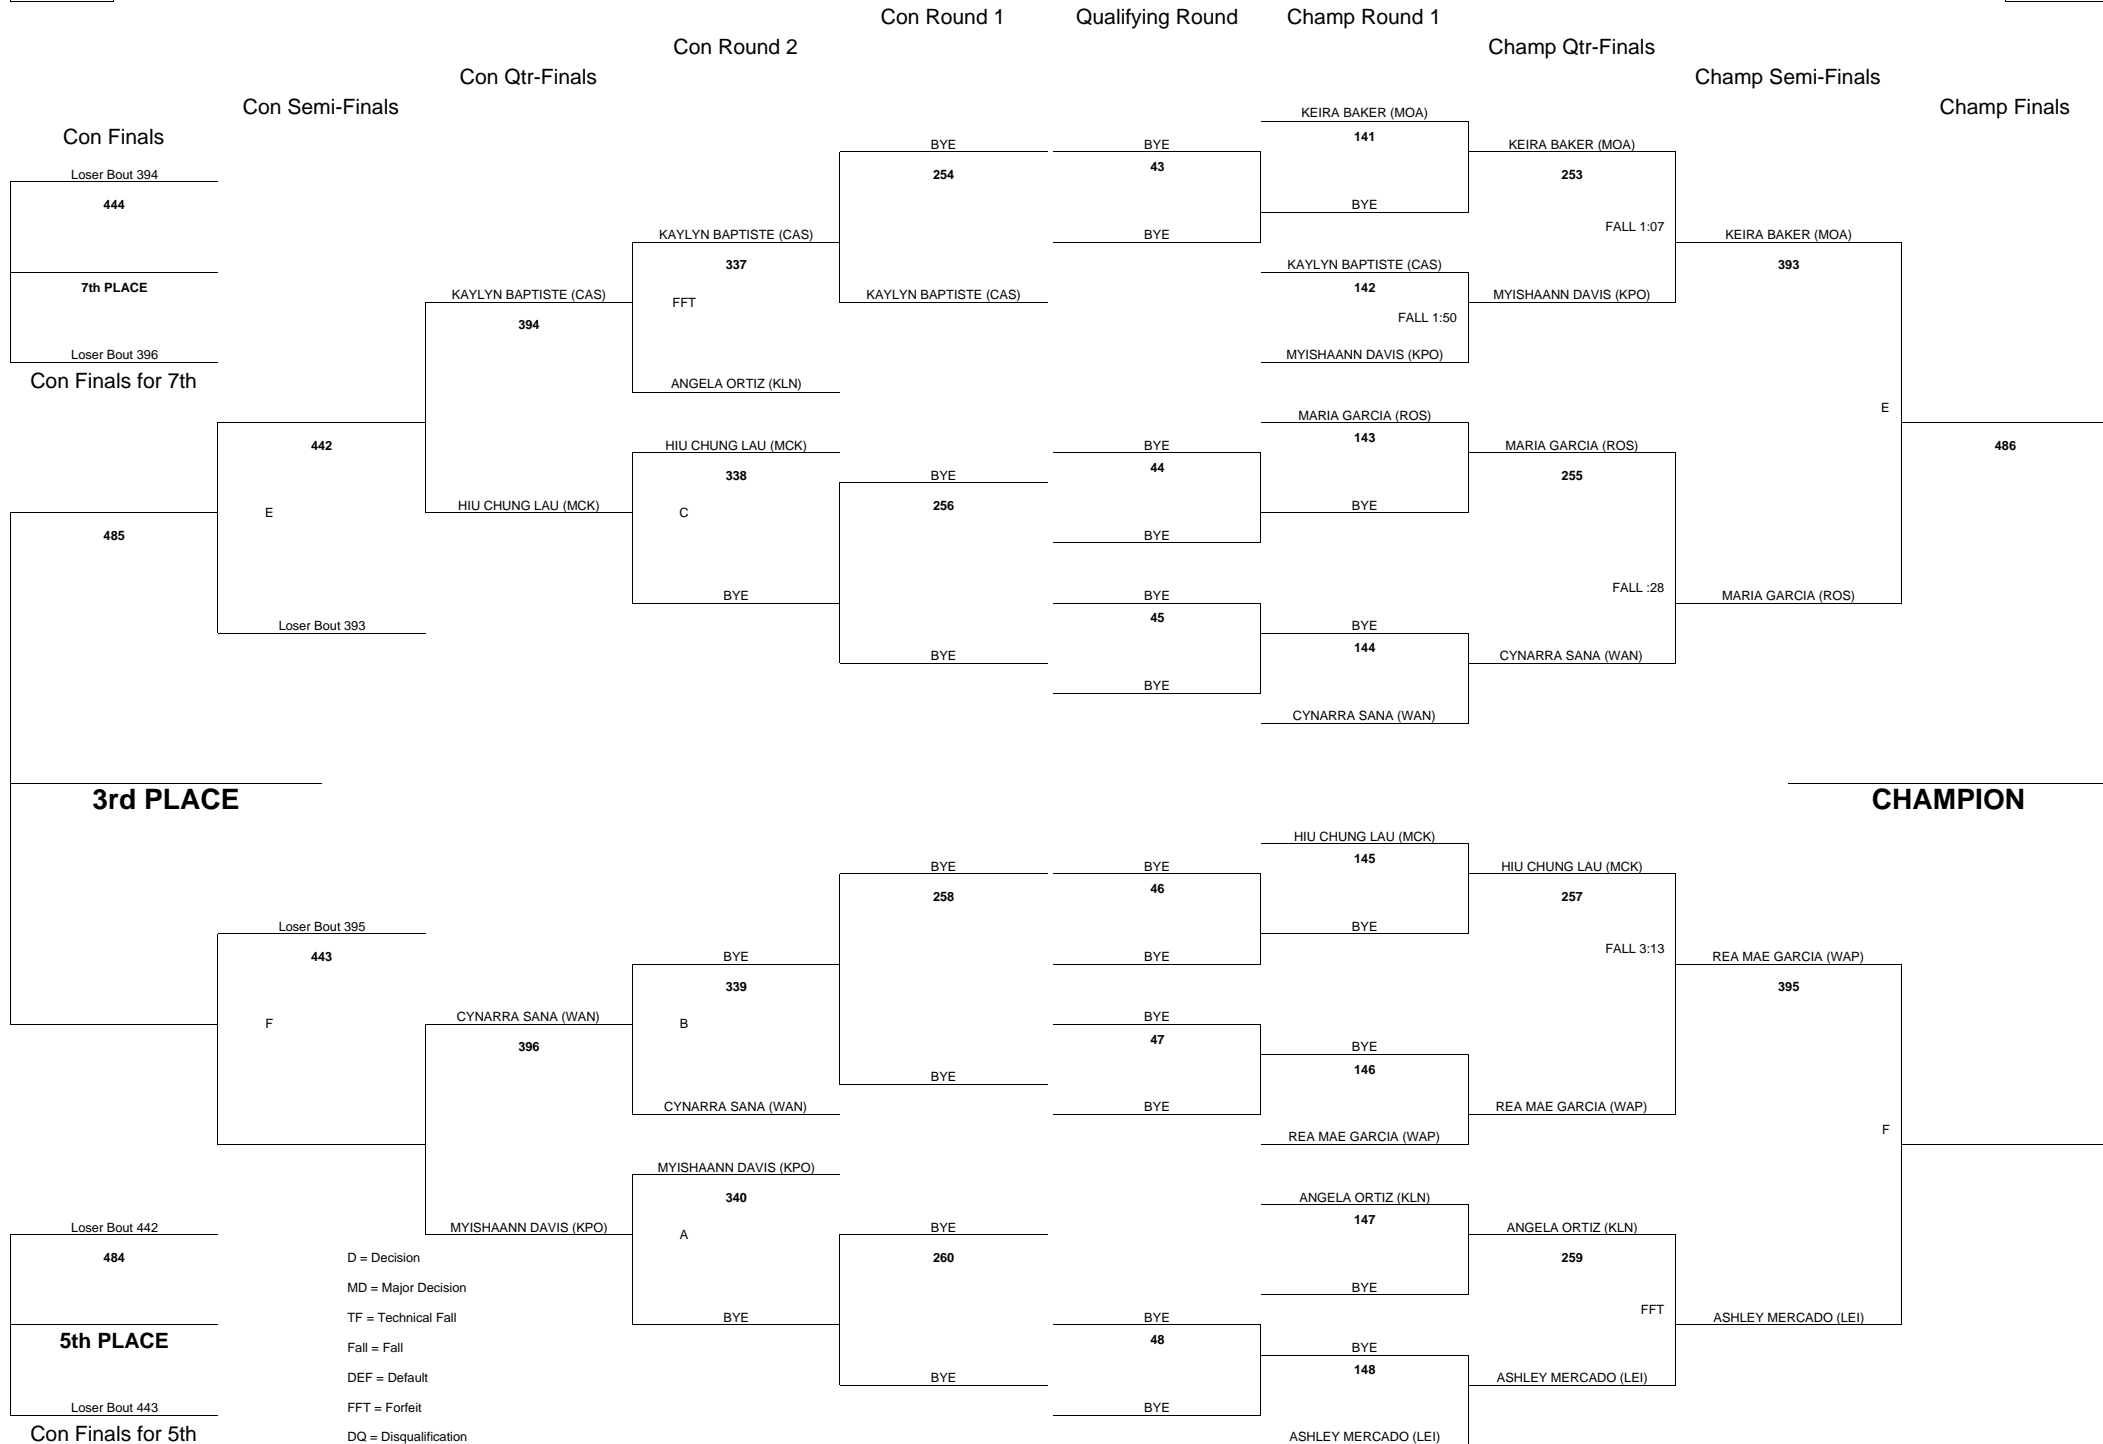

2013 OIA VARSITY GIRLS WRESTLING CHAMPIONSHIPS

WEIGHT CLASS

127

WEIGHT CLASS

127

D = Decision
MD = Major Decision
TF = Technical Fall
Fall = Fall
DEF = Default
FFT = Forfeit
DQ = Disqualification