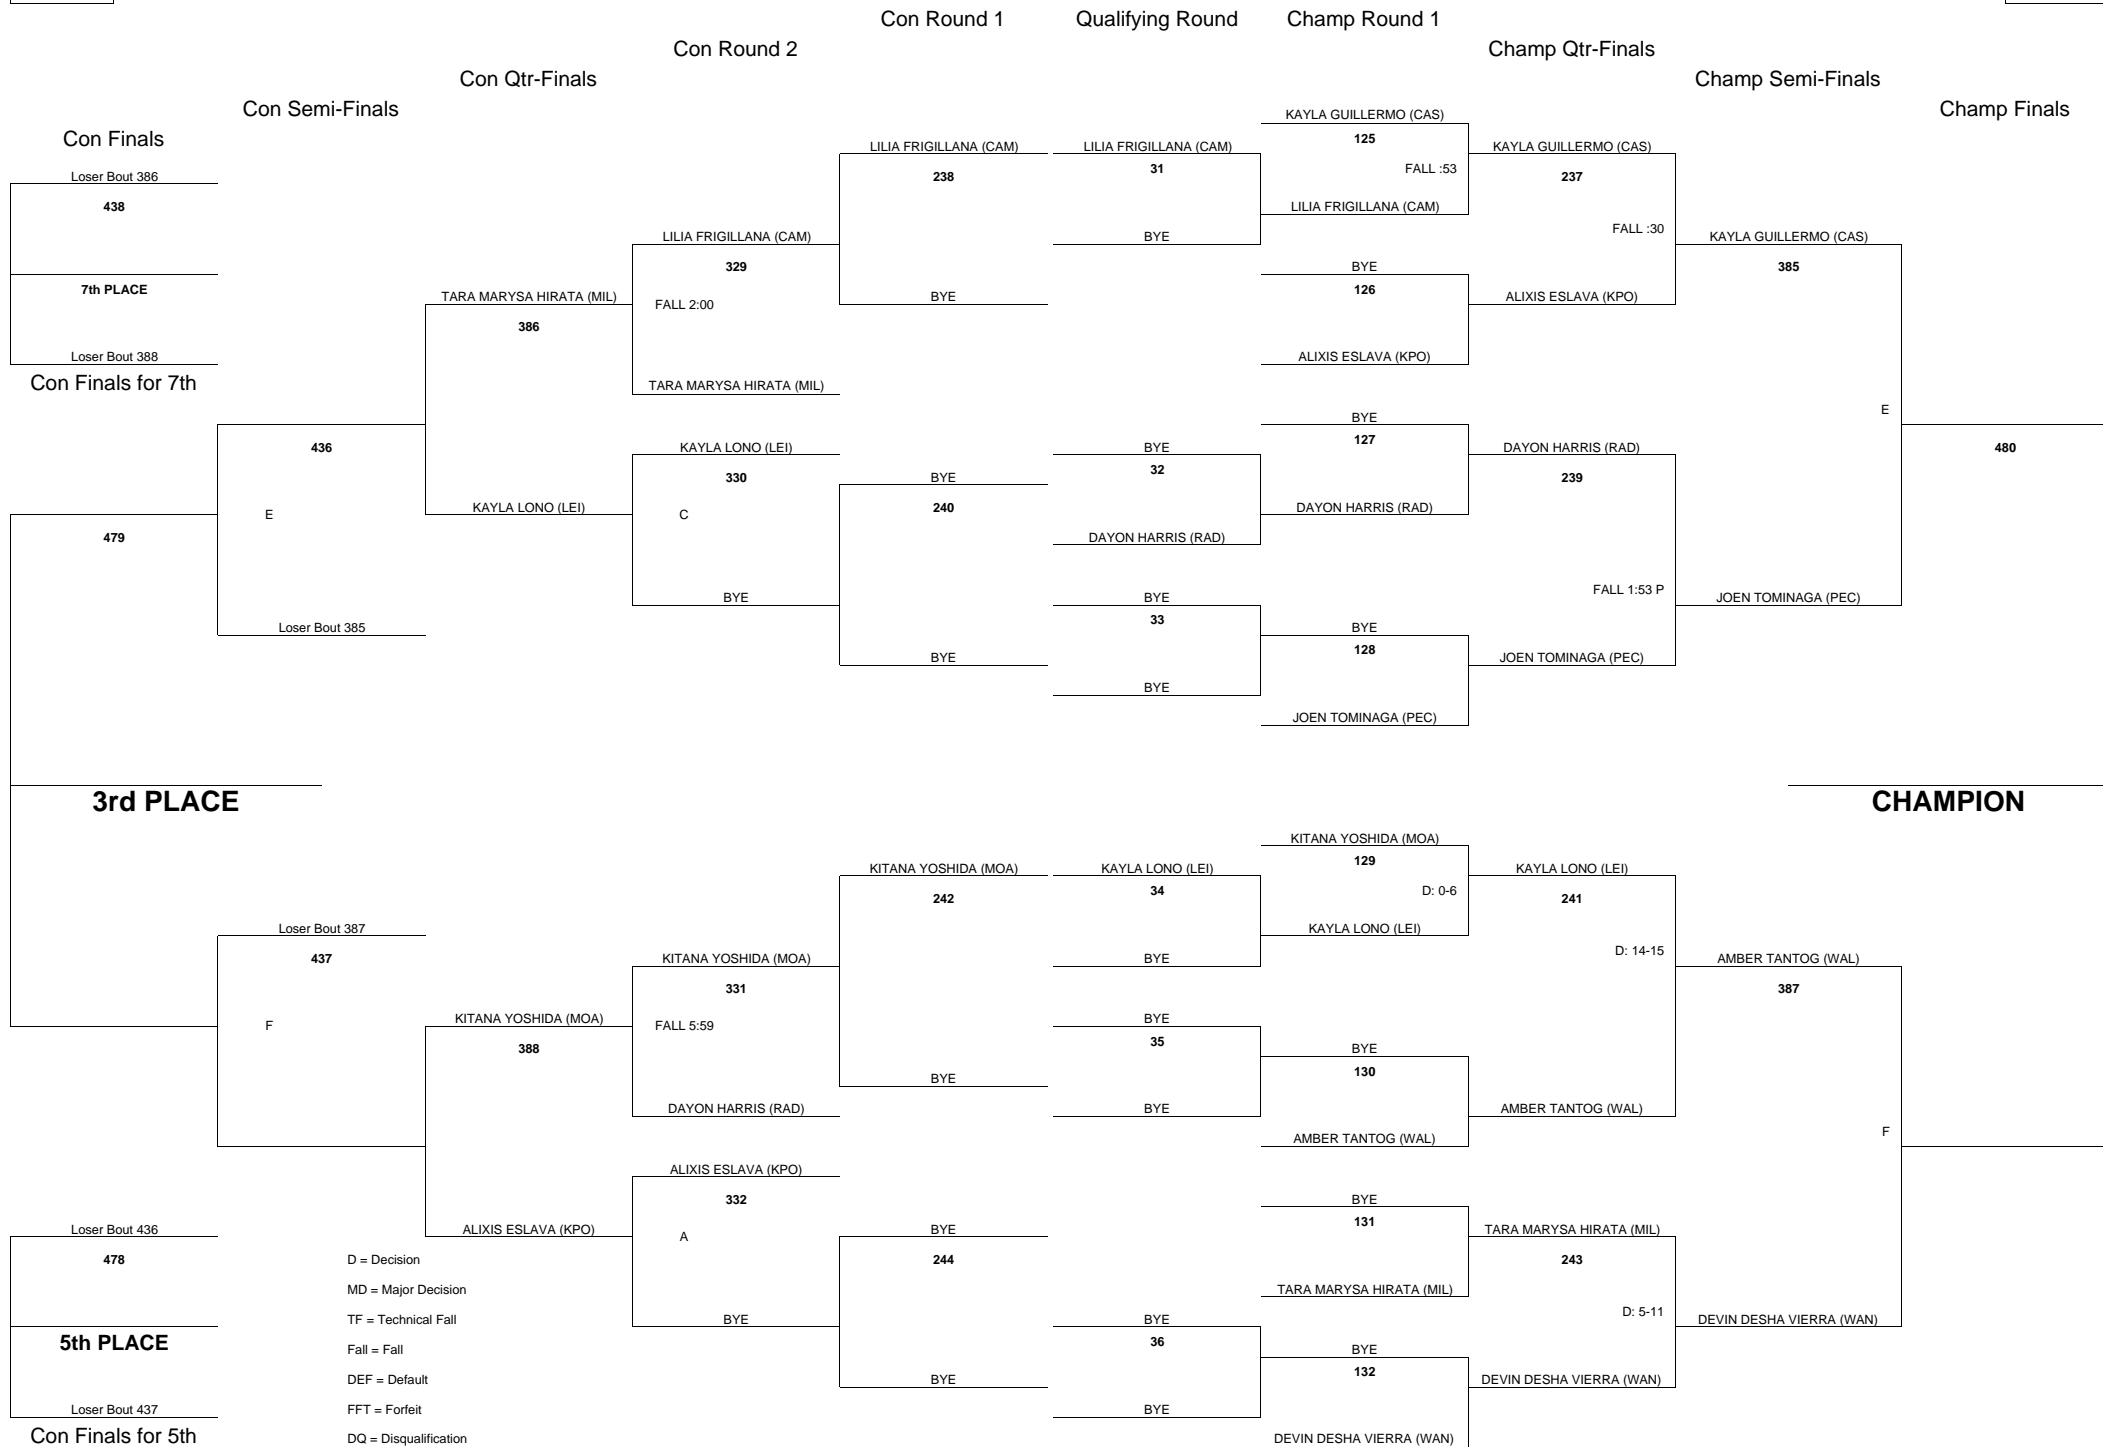

115

WEIGHT CLASS

115

2013 OIA VARSITY GIRLS WRESTLING CHAMPIONSHIPS

WEIGHT CLASS

119

WEIGHT CLASS

119