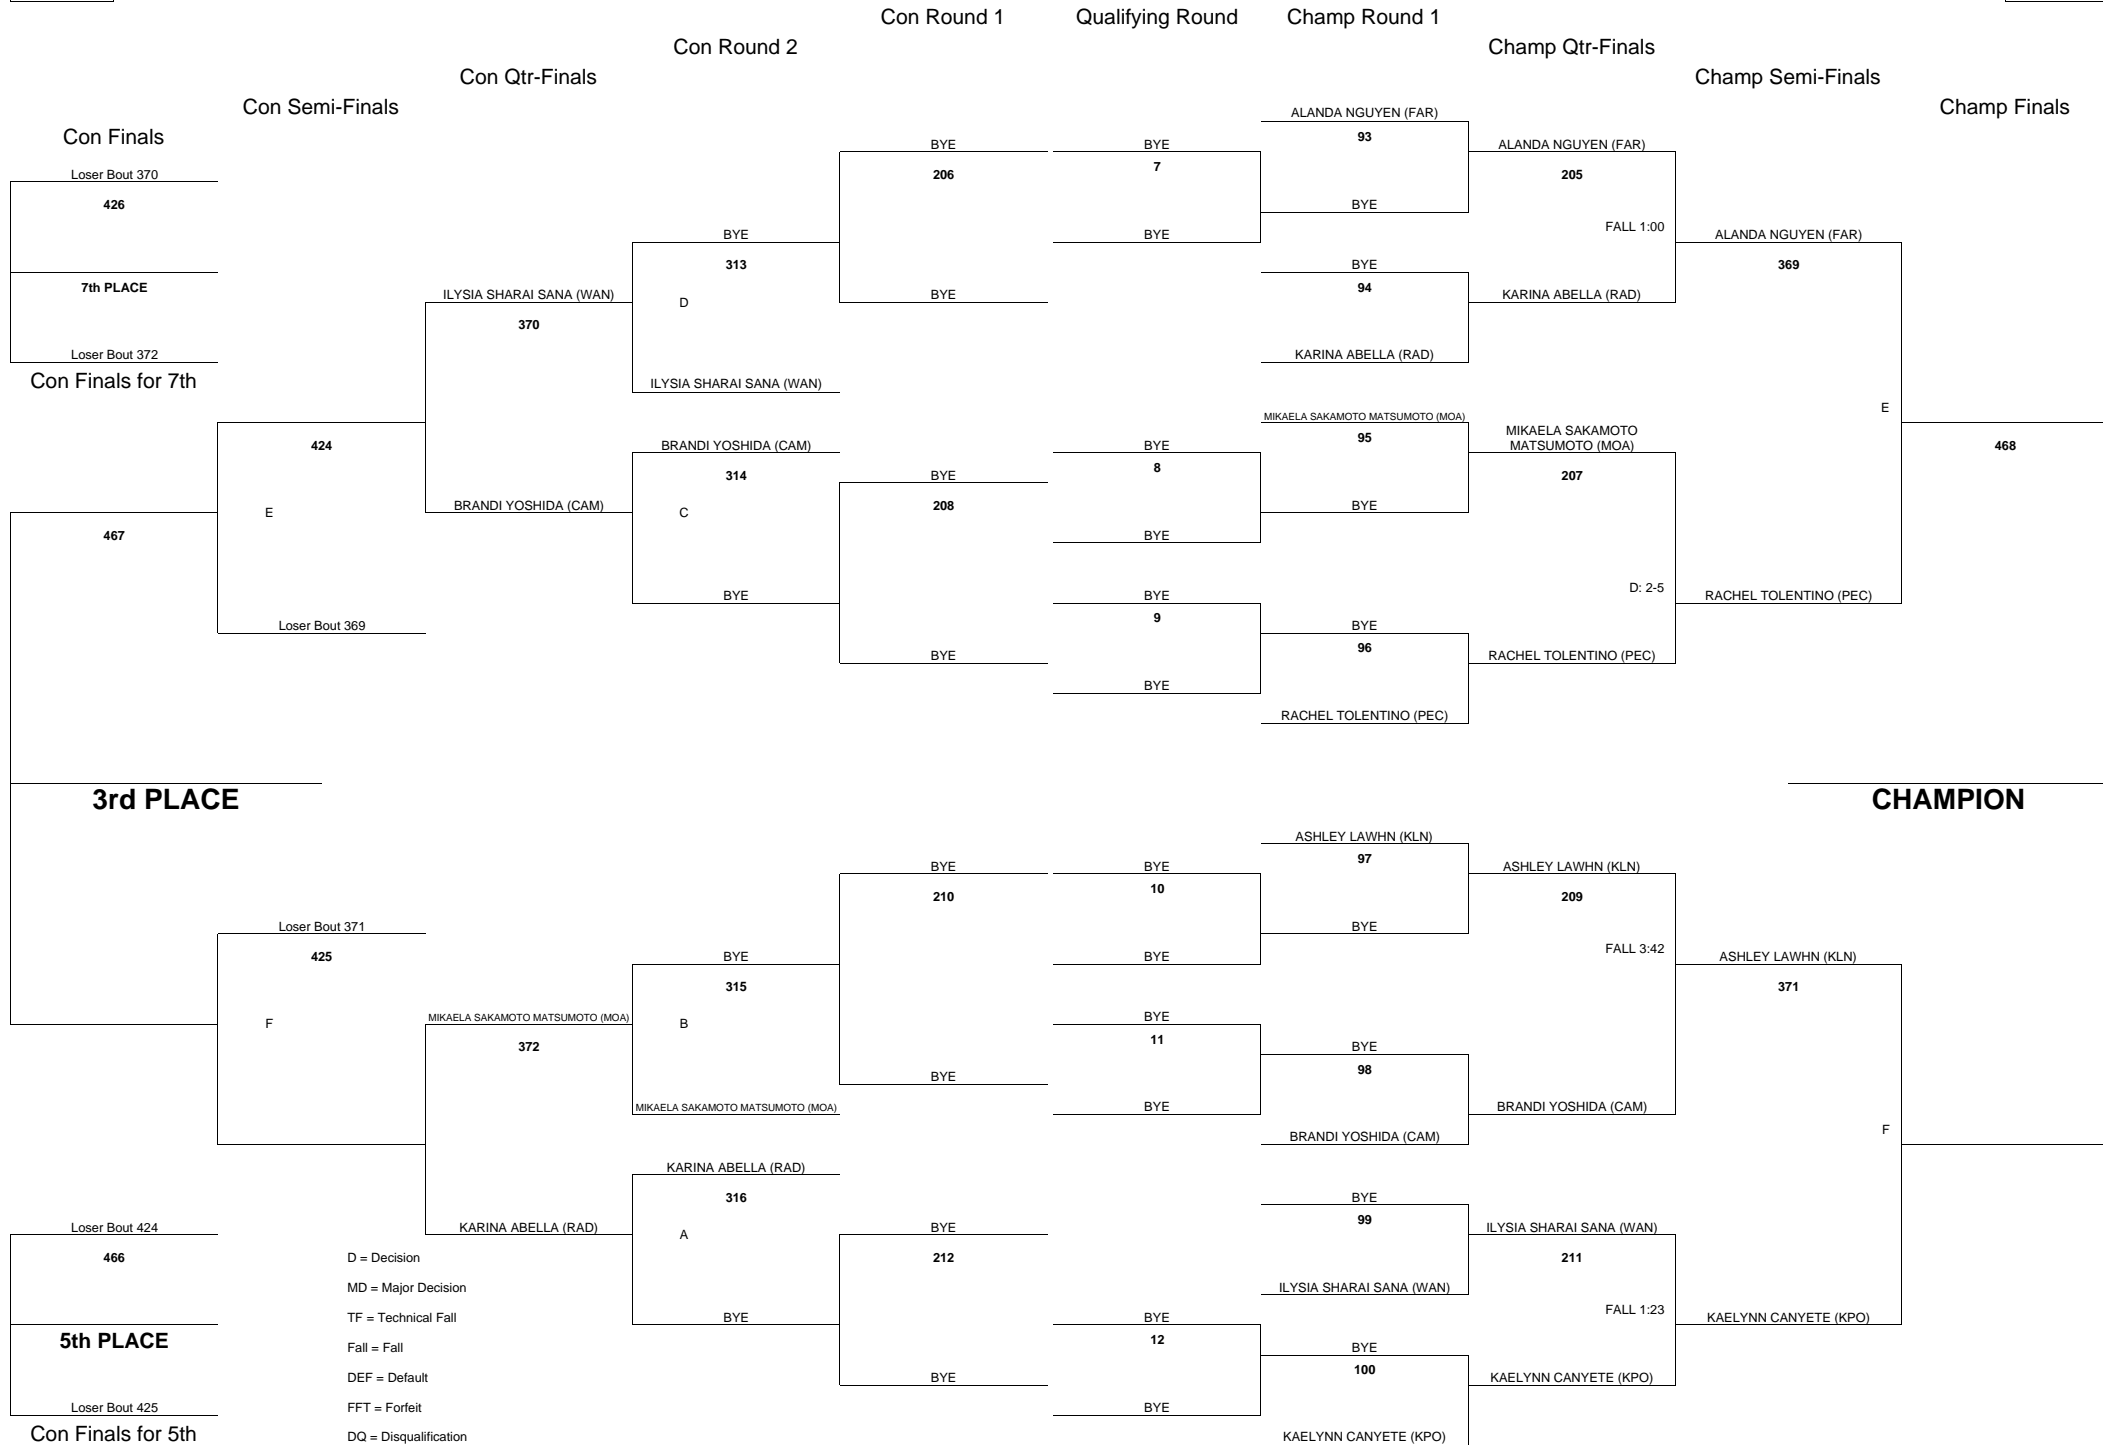

2013 OIA VARSITY GIRLS WRESTLING CHAMPIONSHIPS

WEIGHT CLASS

103

WEIGHT CLASS

103

D = Decision
MD = Major Decision
TF = Technical Fall
Fall = Fall
DEF = Default
FFT = Forfeit
DQ = Disqualification