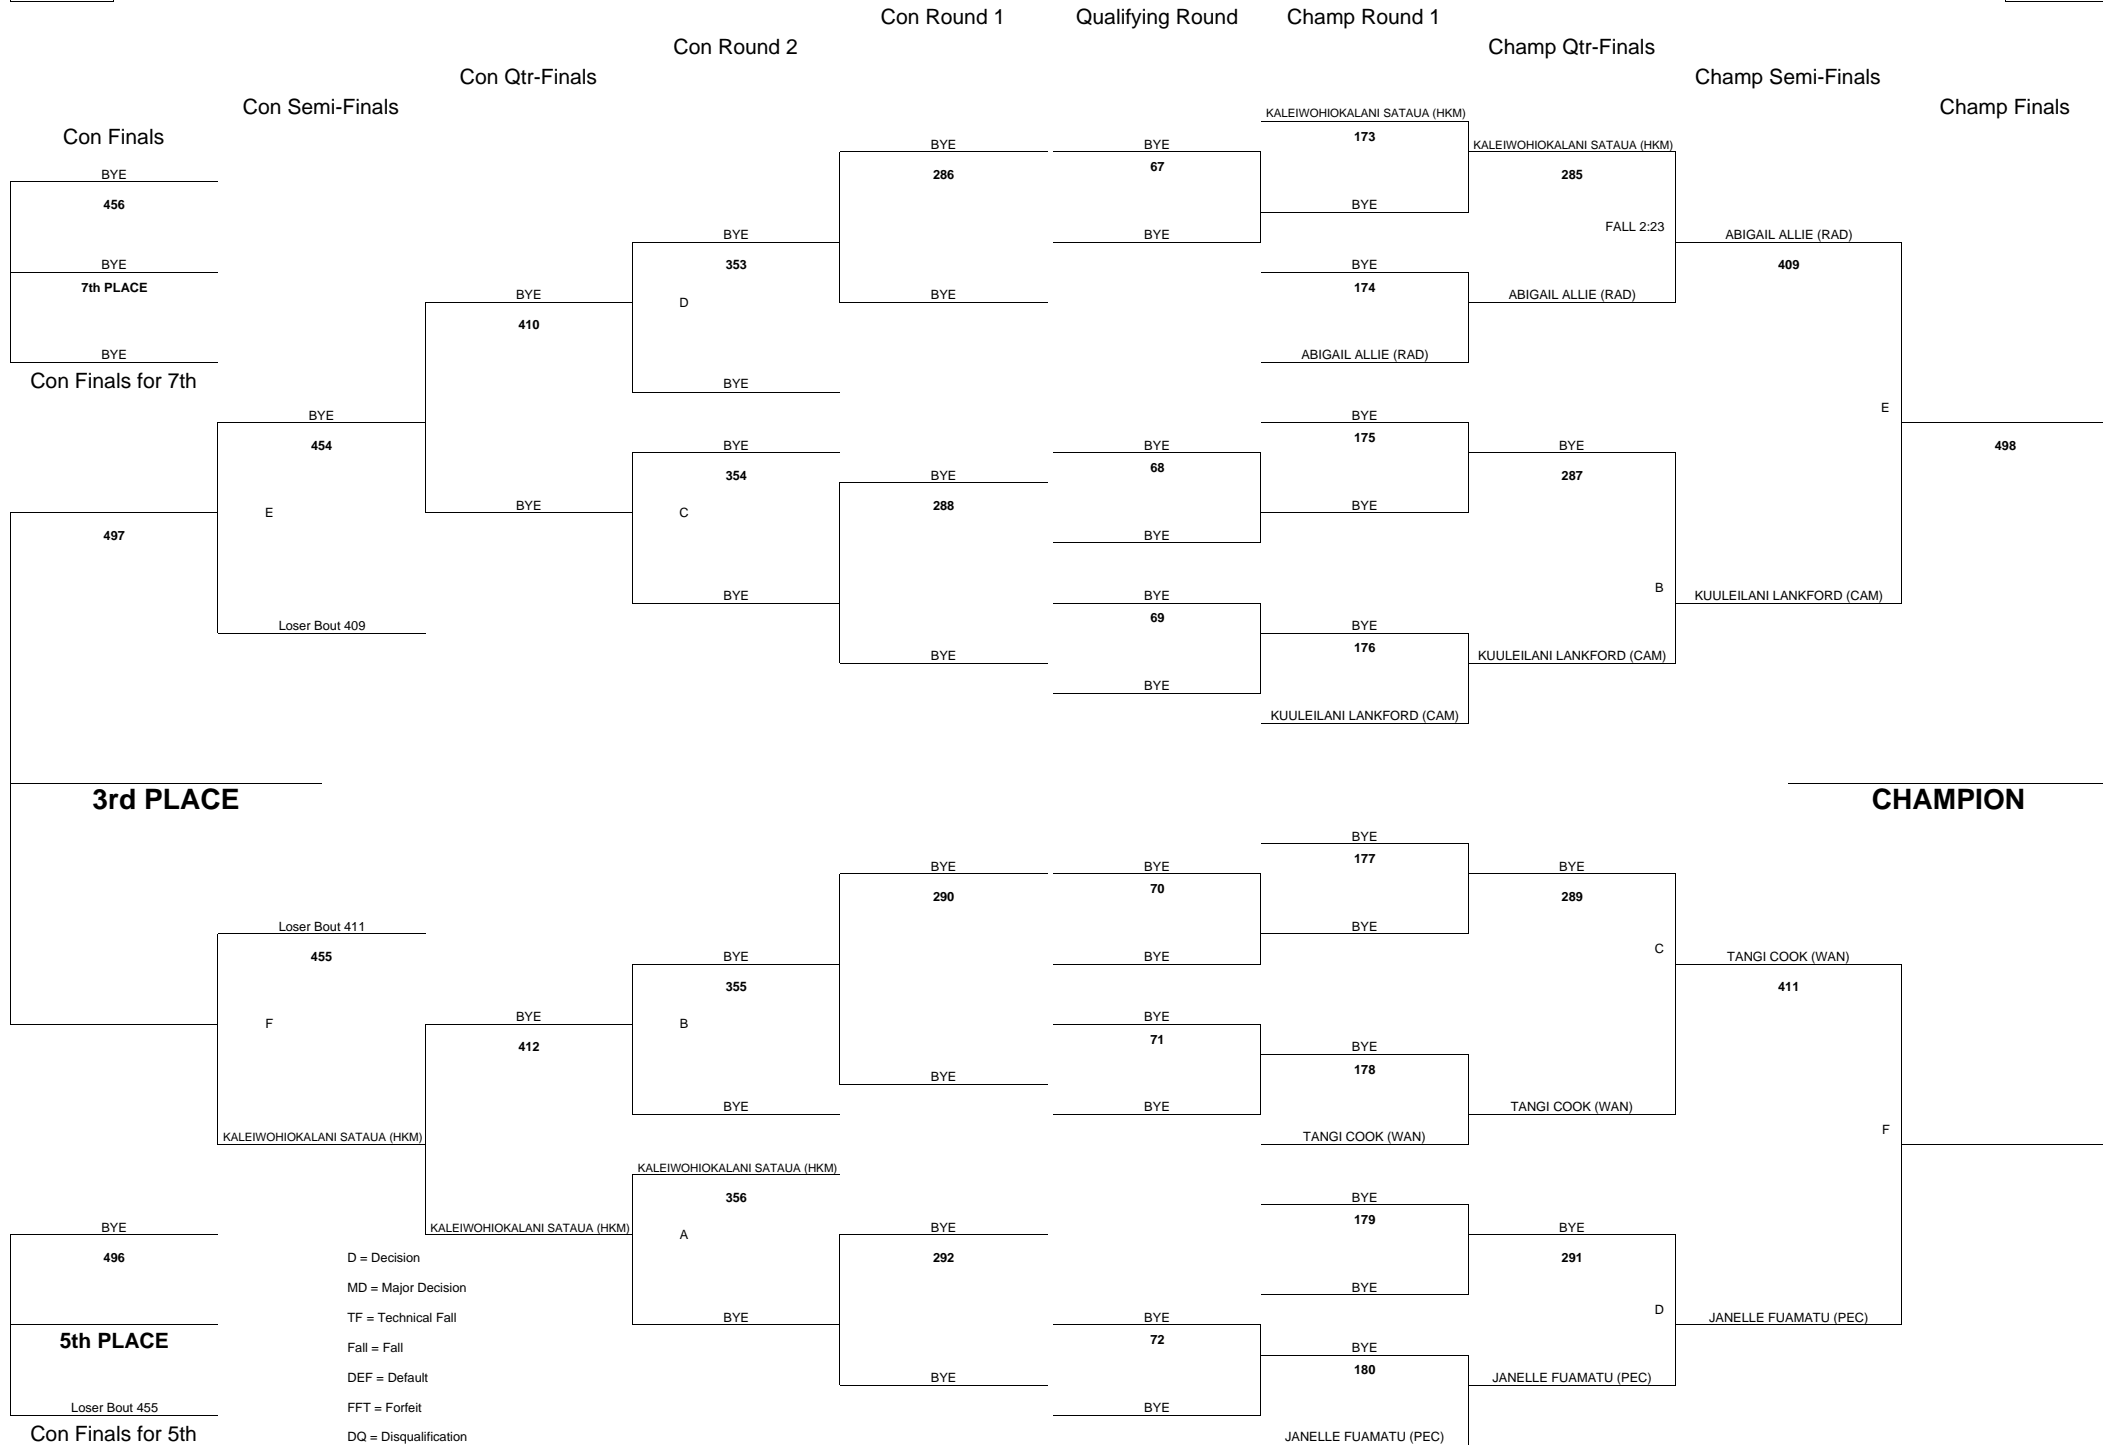

2013 OIA VARSITY GIRLS WRESTLING CHAMPIONSHIPS

WEIGHT CLASS

157

WEIGHT CLASS

157

D = Decision
MD = Major Decision
TF = Technical Fall
Fall = Fall
DEF = Default
FFT = Forfeit
DQ = Disqualification