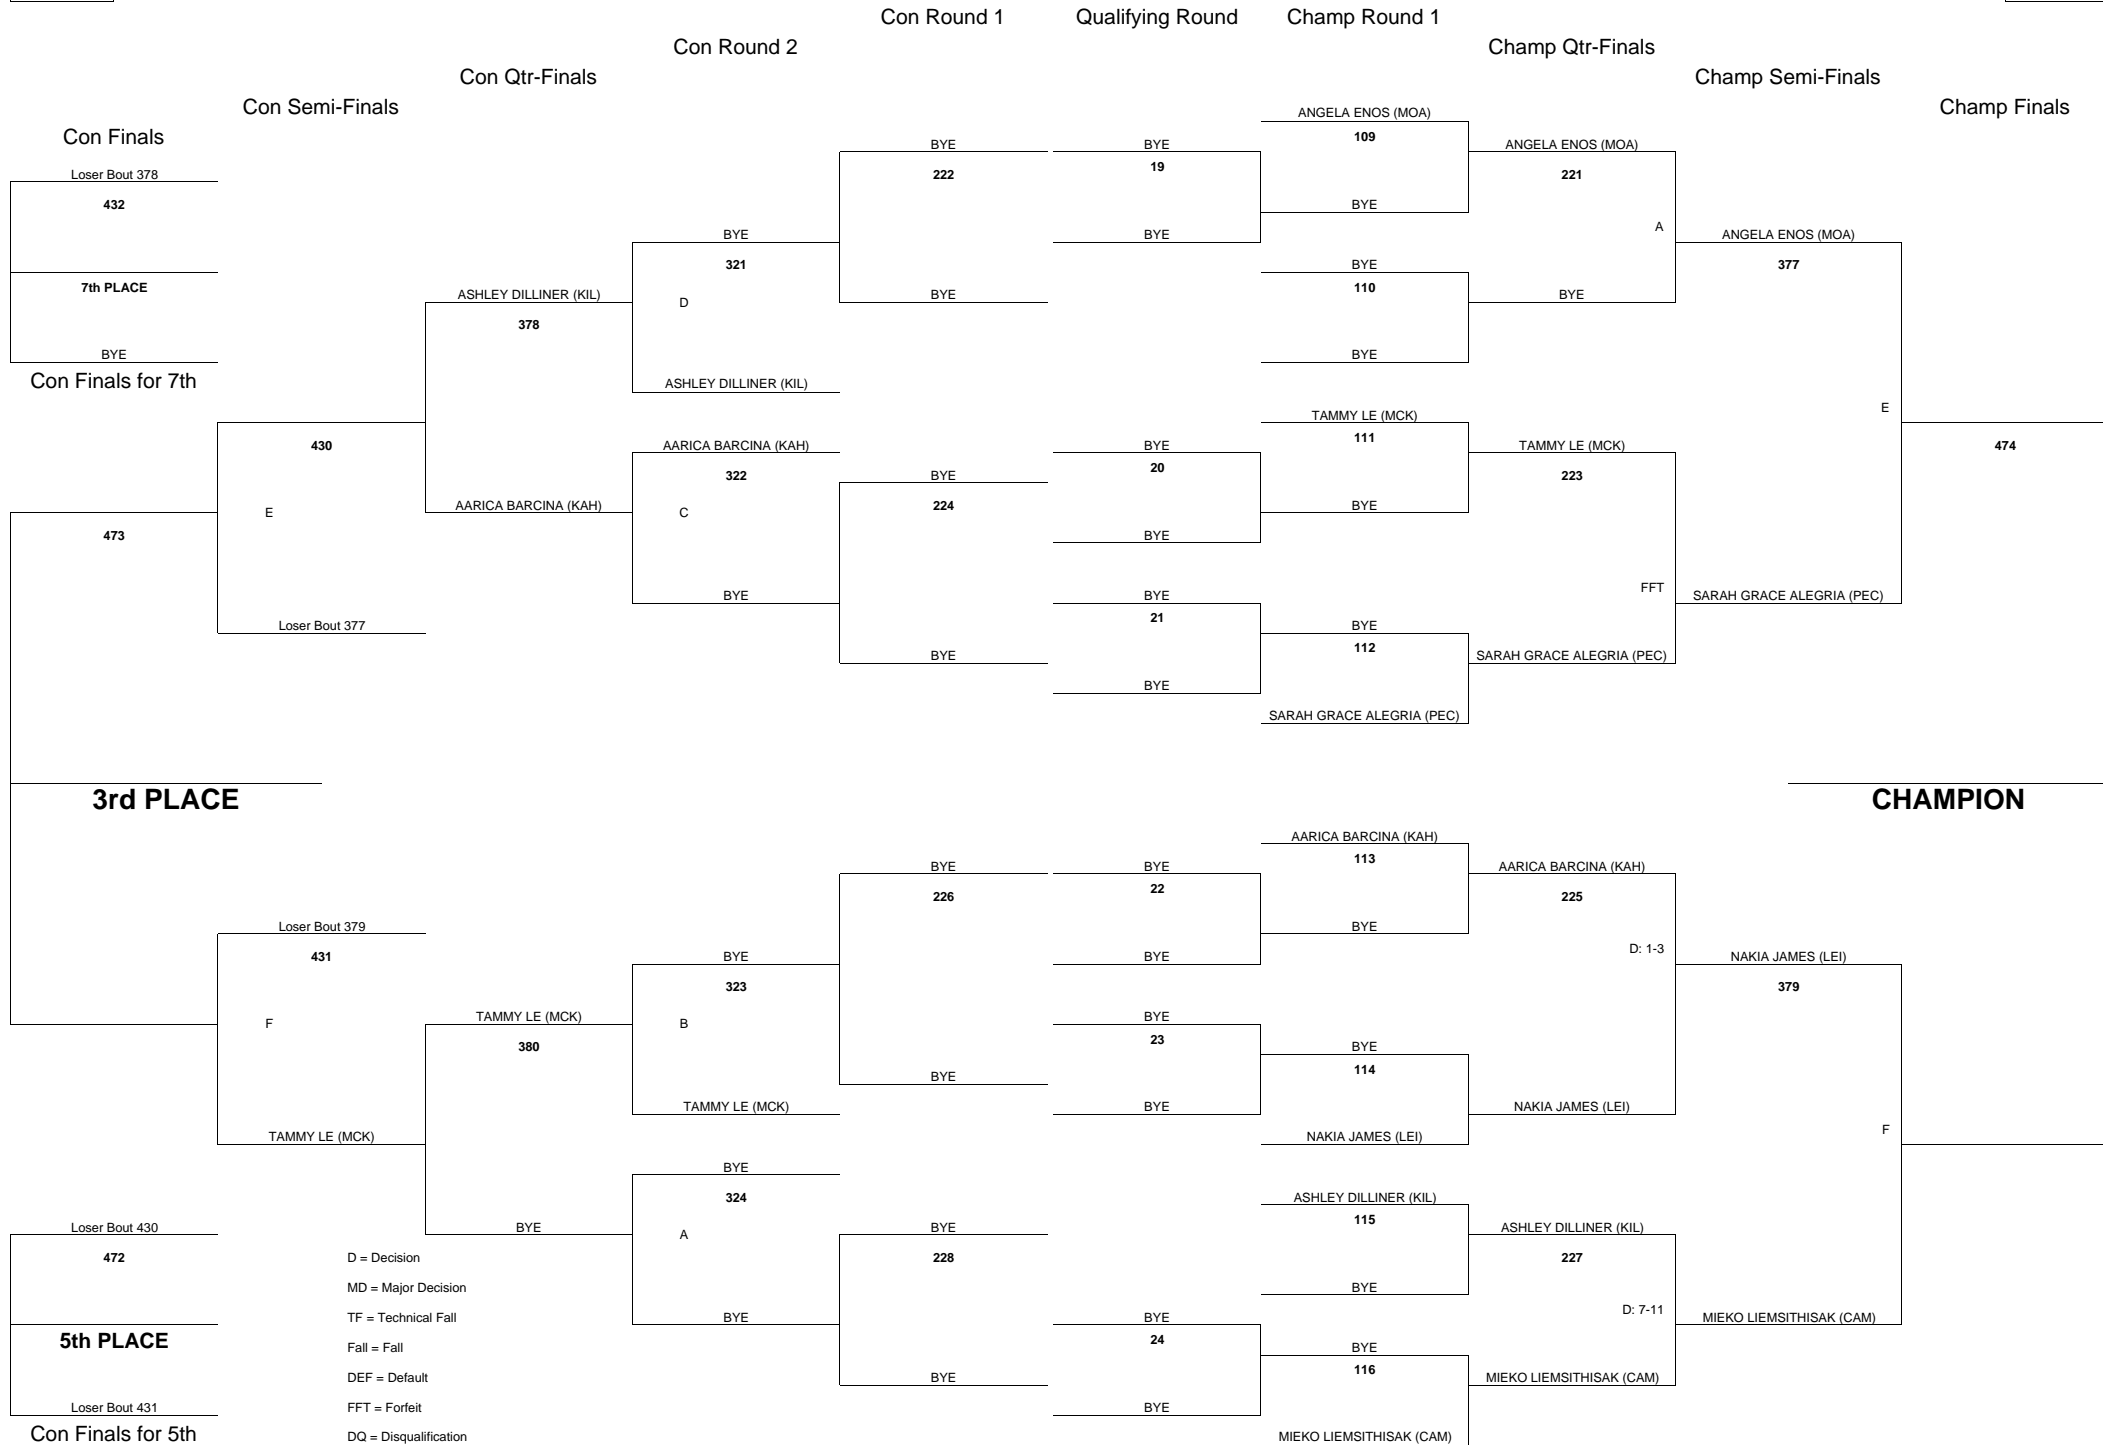

107

2013 OIA VARSITY GIRLS WRESTLING CHAMPIONSHIPS

WEIGHT CLASS

111

WEIGHT CLASS

111

2013 OIA VARSITY GIRLS WRESTLING CHAMPIONSHIPS

WEIGHT CLASS