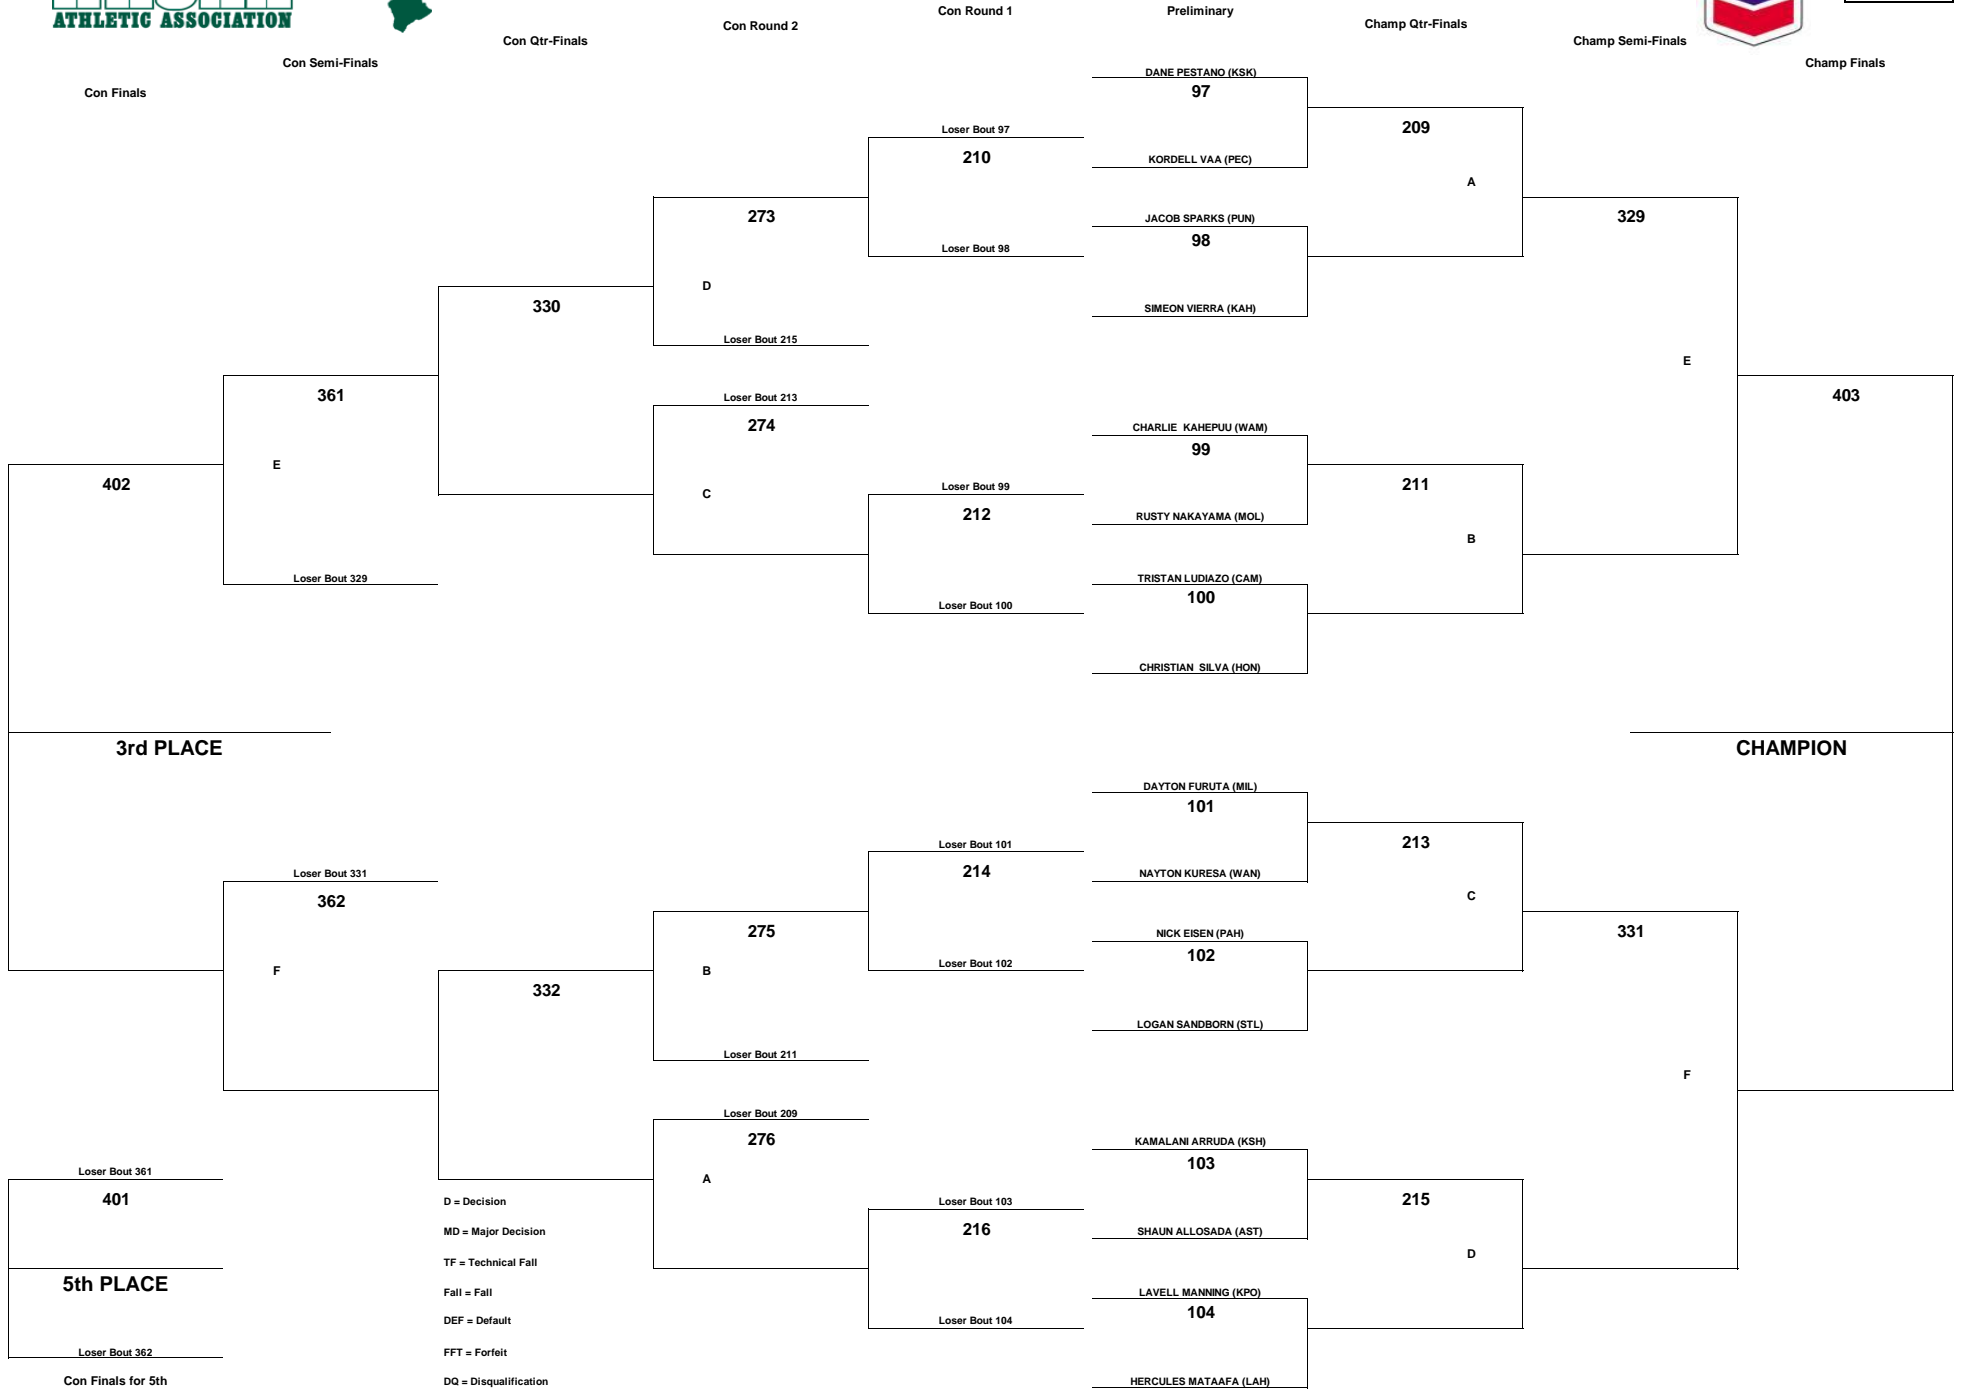

CHEVRON-HAWAII HIGH SCHOOL ATHLETIC ASSOCIATION 2013 BOYS WRESTLING CHAMPIONSHIPS

WEIGHT CLASS
215