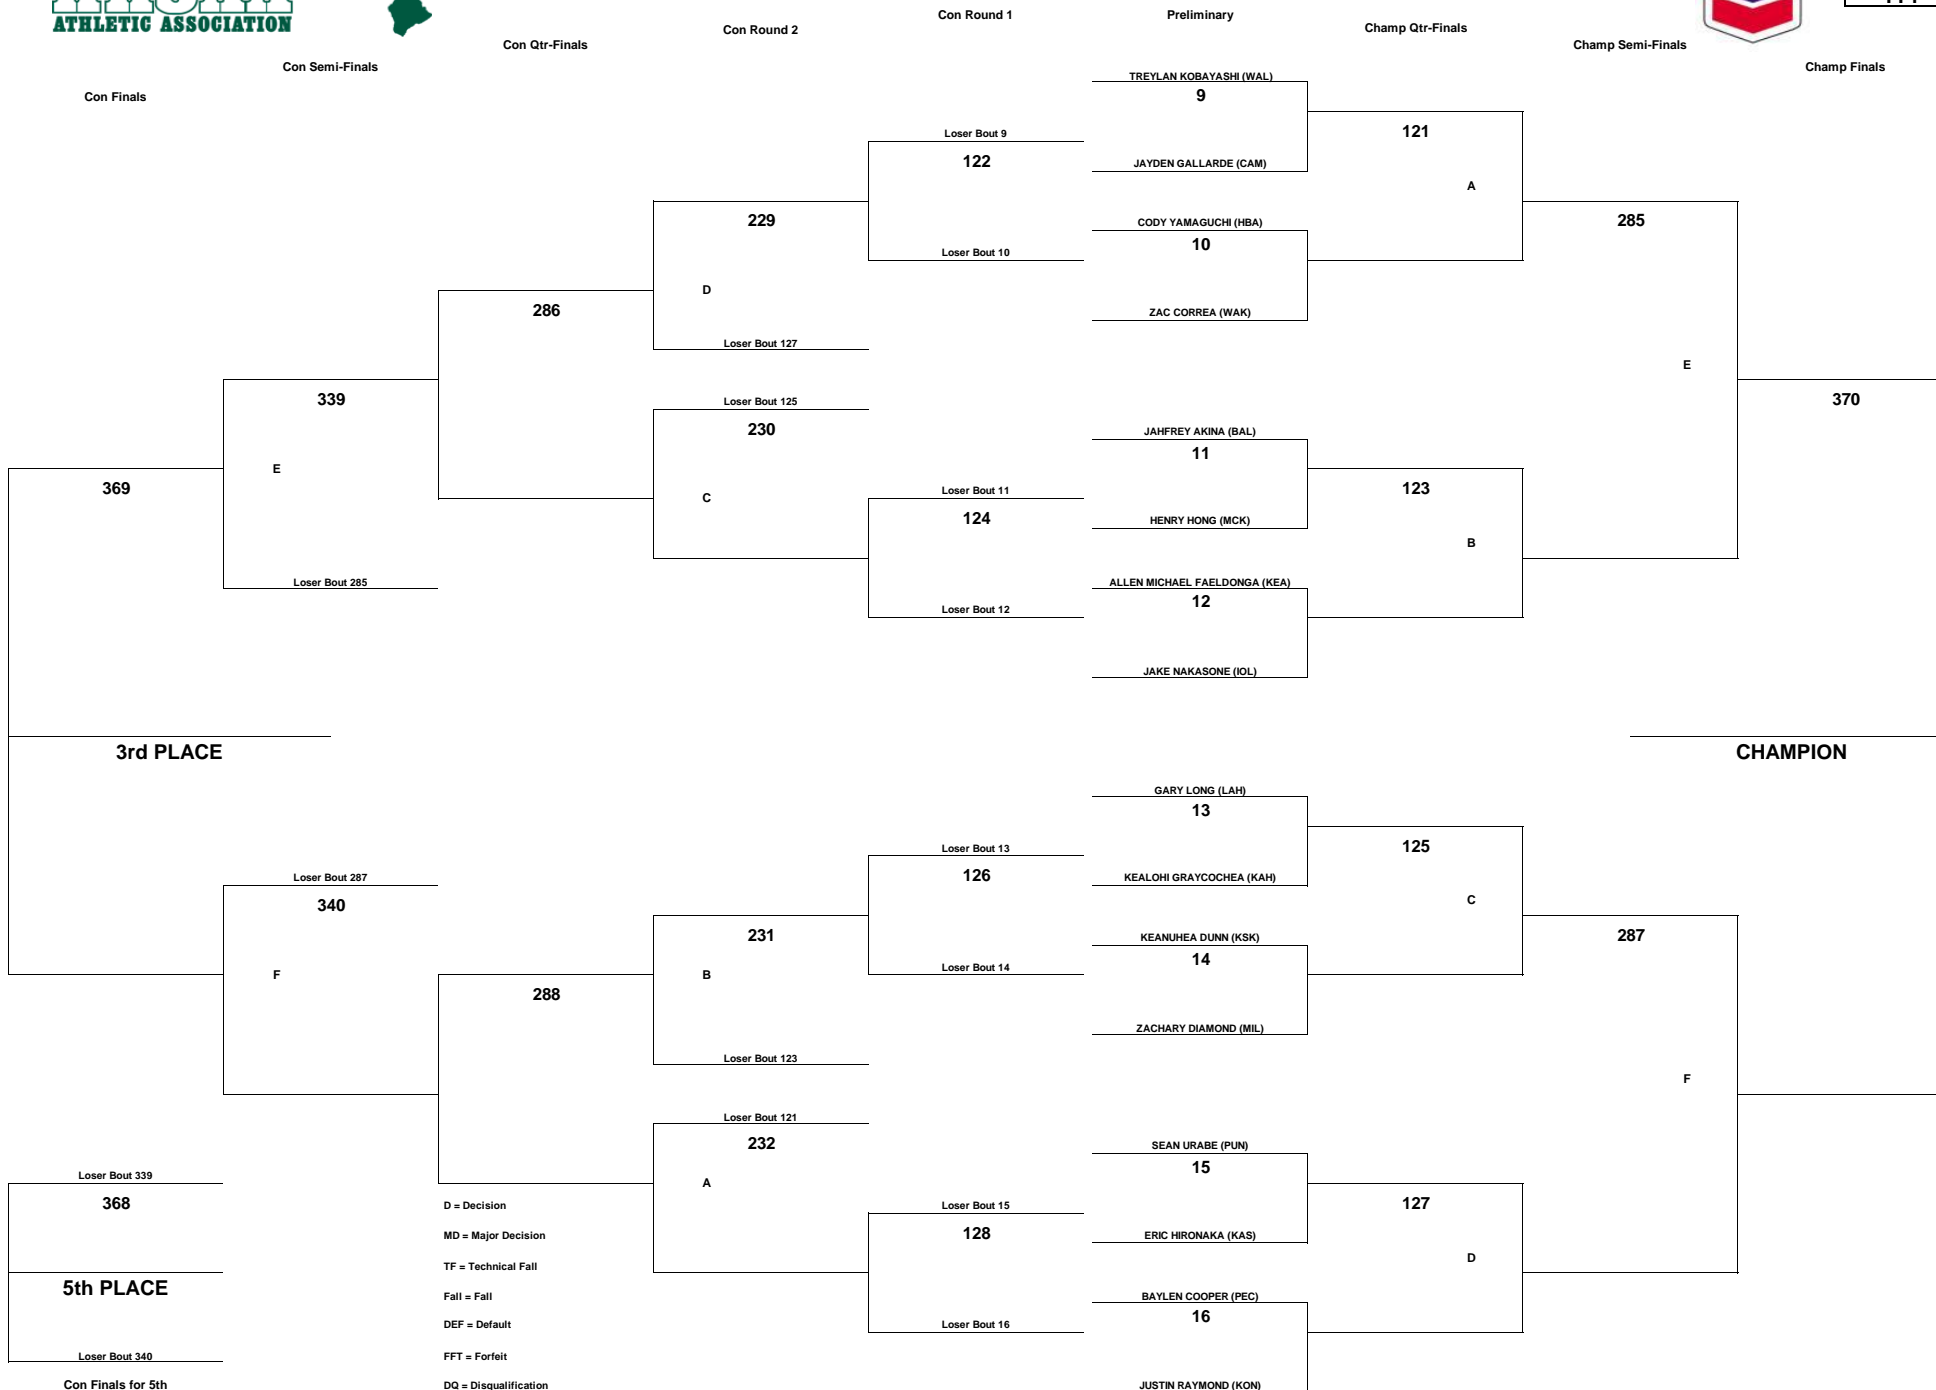

CHEVRON-HAWAII HIGH SCHOOL ATHLETIC ASSOCIATION 2013 BOYS WRESTLING CHAMPIONSHIPS

WEIGHT CLASS
108

CHEVRON-HAWAII HIGH SCHOOL ATHLETIC ASSOCIATION 2013 BOYS WRESTLING CHAMPIONSHIPS

WEIGHT CLASS
114

CHEVRON-HAWAII HIGH SCHOOL ATHLETIC ASSOCIATION 2013 BOYS WRESTLING CHAMPIONSHIPS