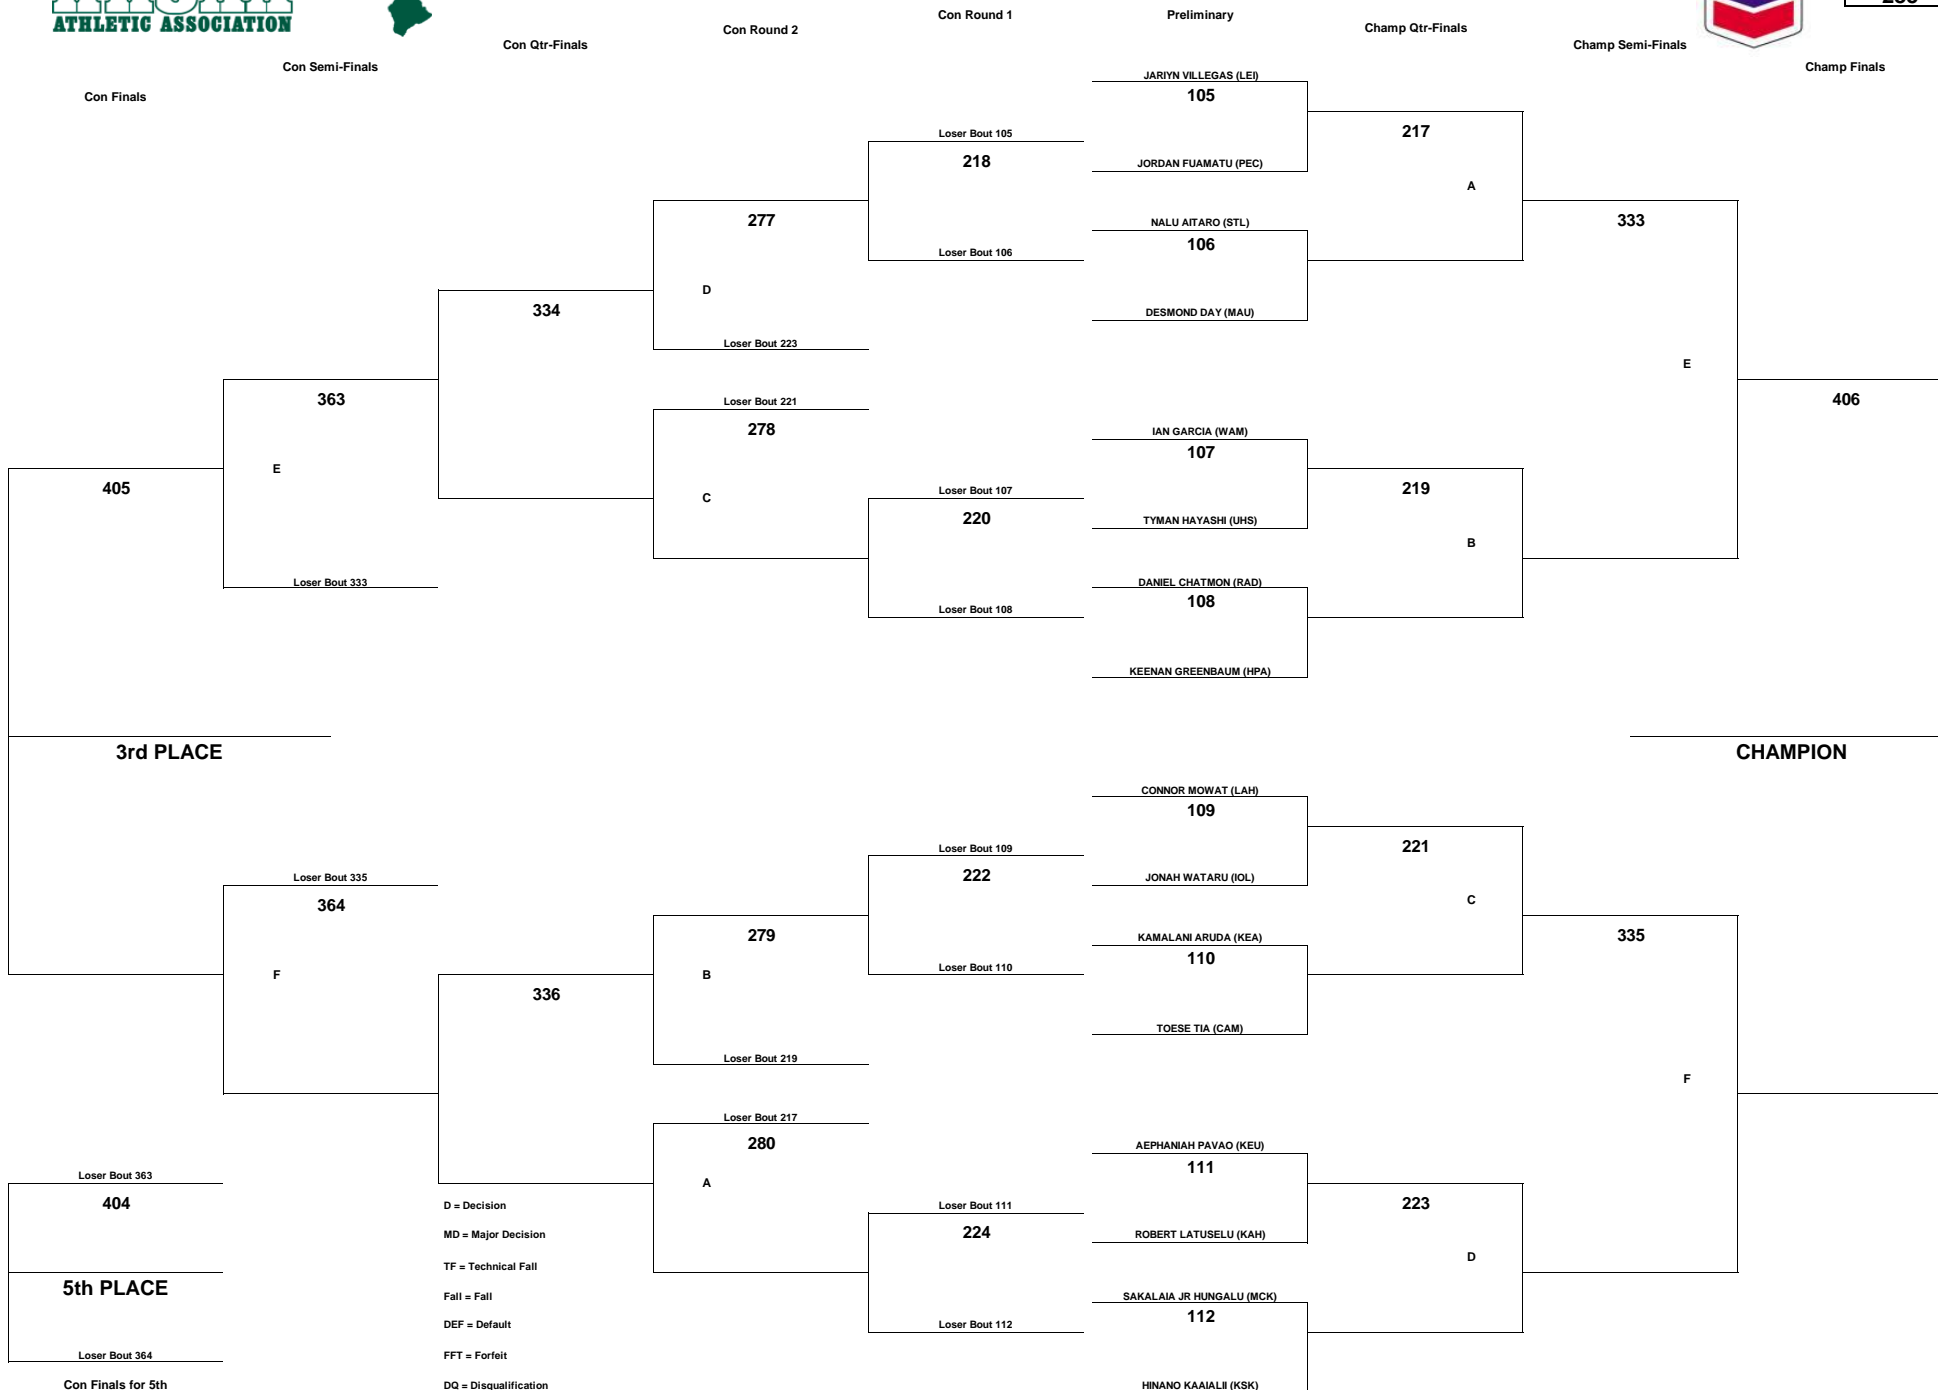

CHEVRON-HAWAII HIGH SCHOOL ATHLETIC ASSOCIATION 2013 BOYS WRESTLING CHAMPIONSHIPS

WEIGHT CLASS
215

CHEVRON-HAWAII HIGH SCHOOL ATHLETIC ASSOCIATION 2013 BOYS WRESTLING CHAMPIONSHIPS

WEIGHT CLASS
285

D = Decision
MD = Major Decision
TF = Technical Fall
Fall = Fall
DEF = Default
FFT = Forfeit
DQ = Disqualification