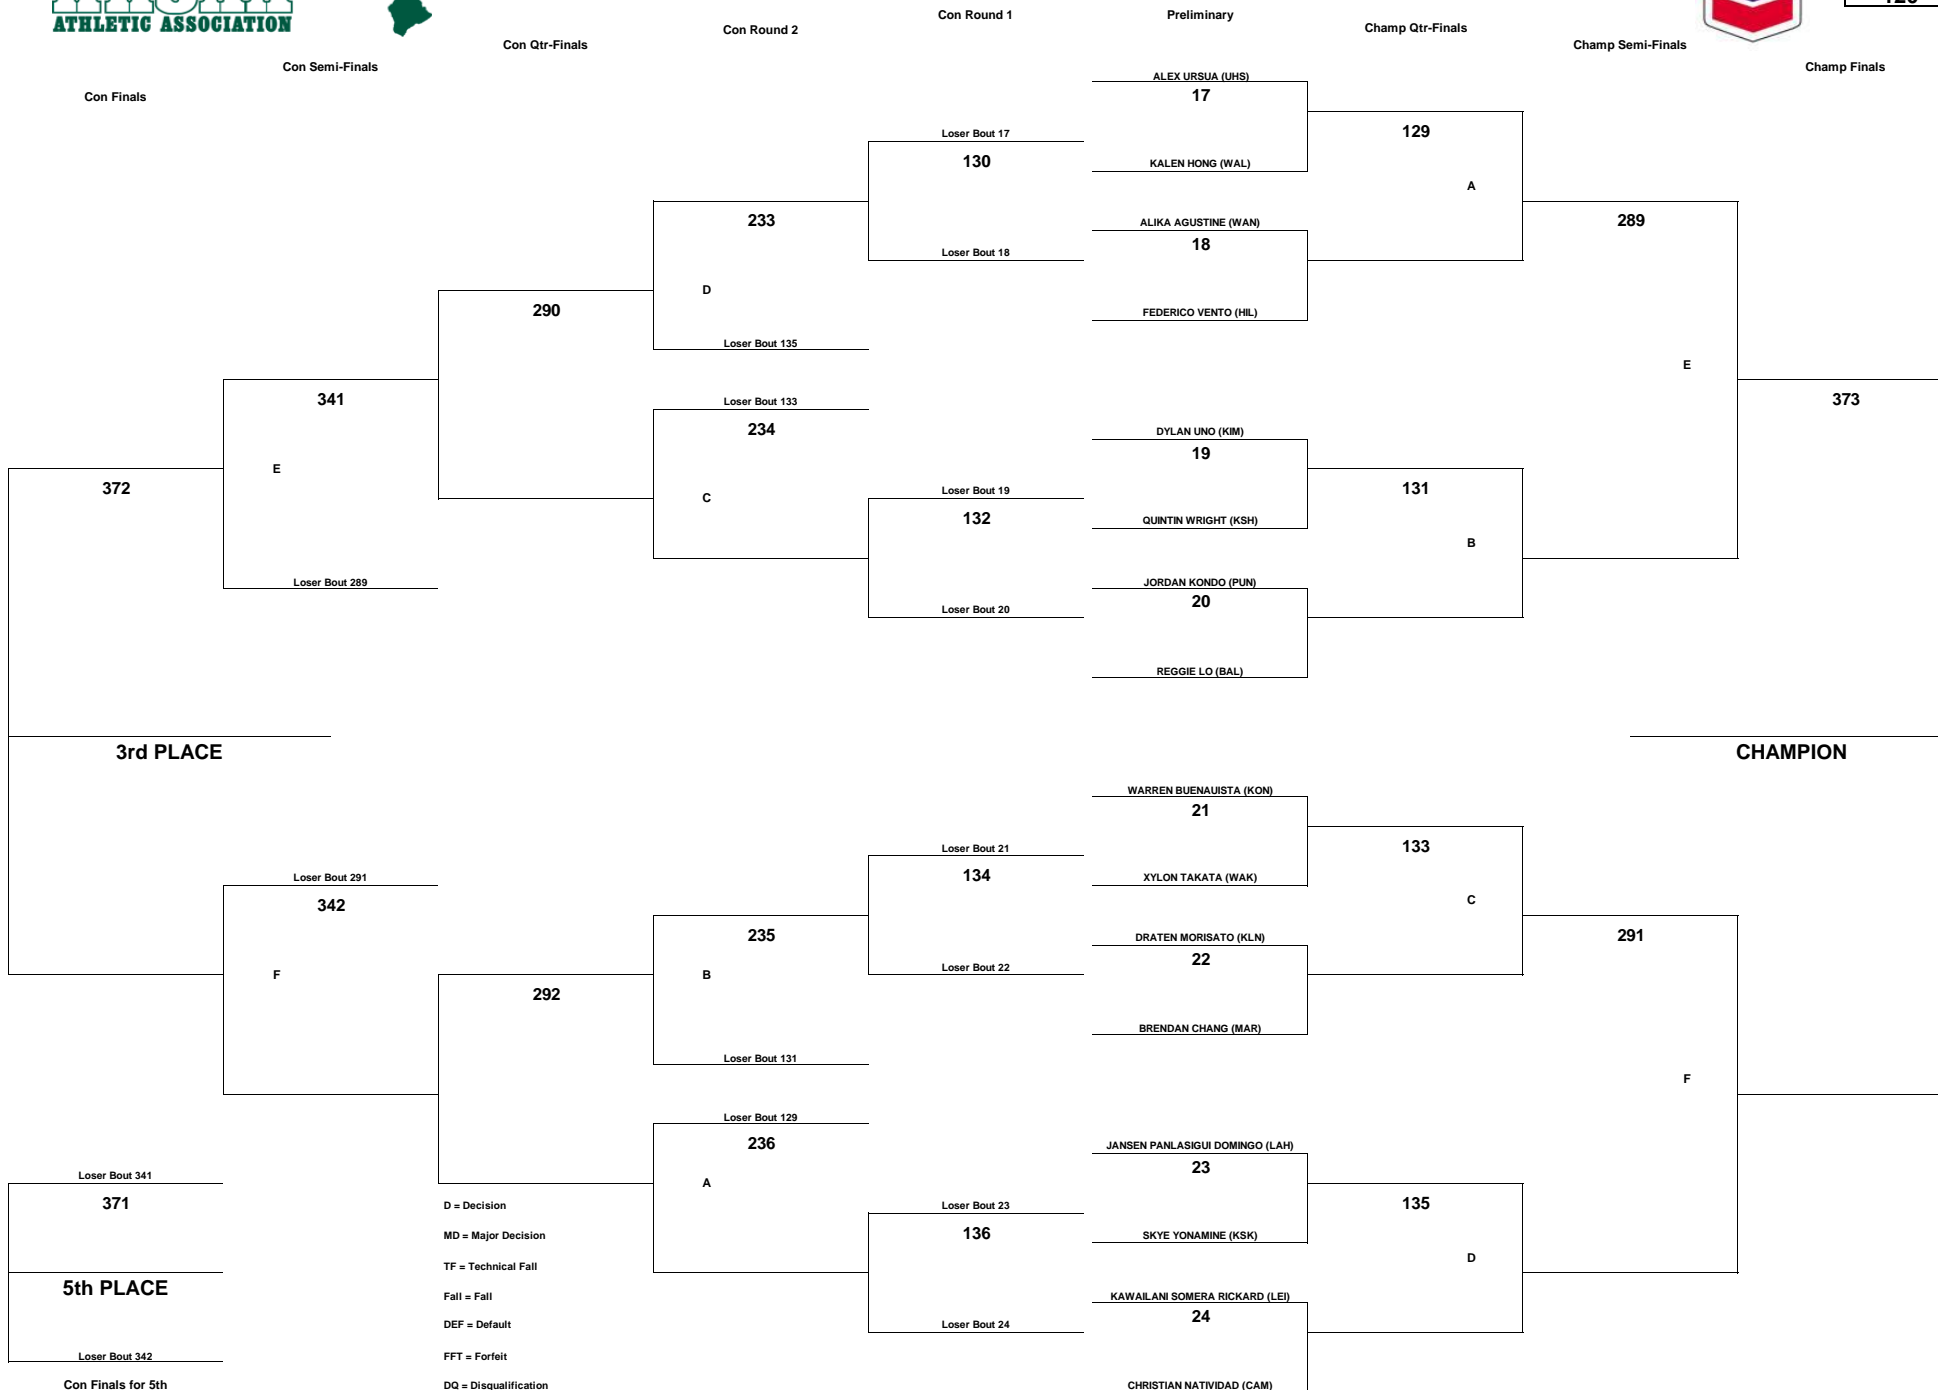

CHEVRON-HAWAII HIGH SCHOOL ATHLETIC ASSOCIATION 2013 BOYS WRESTLING CHAMPIONSHIPS

WEIGHT CLASS
120