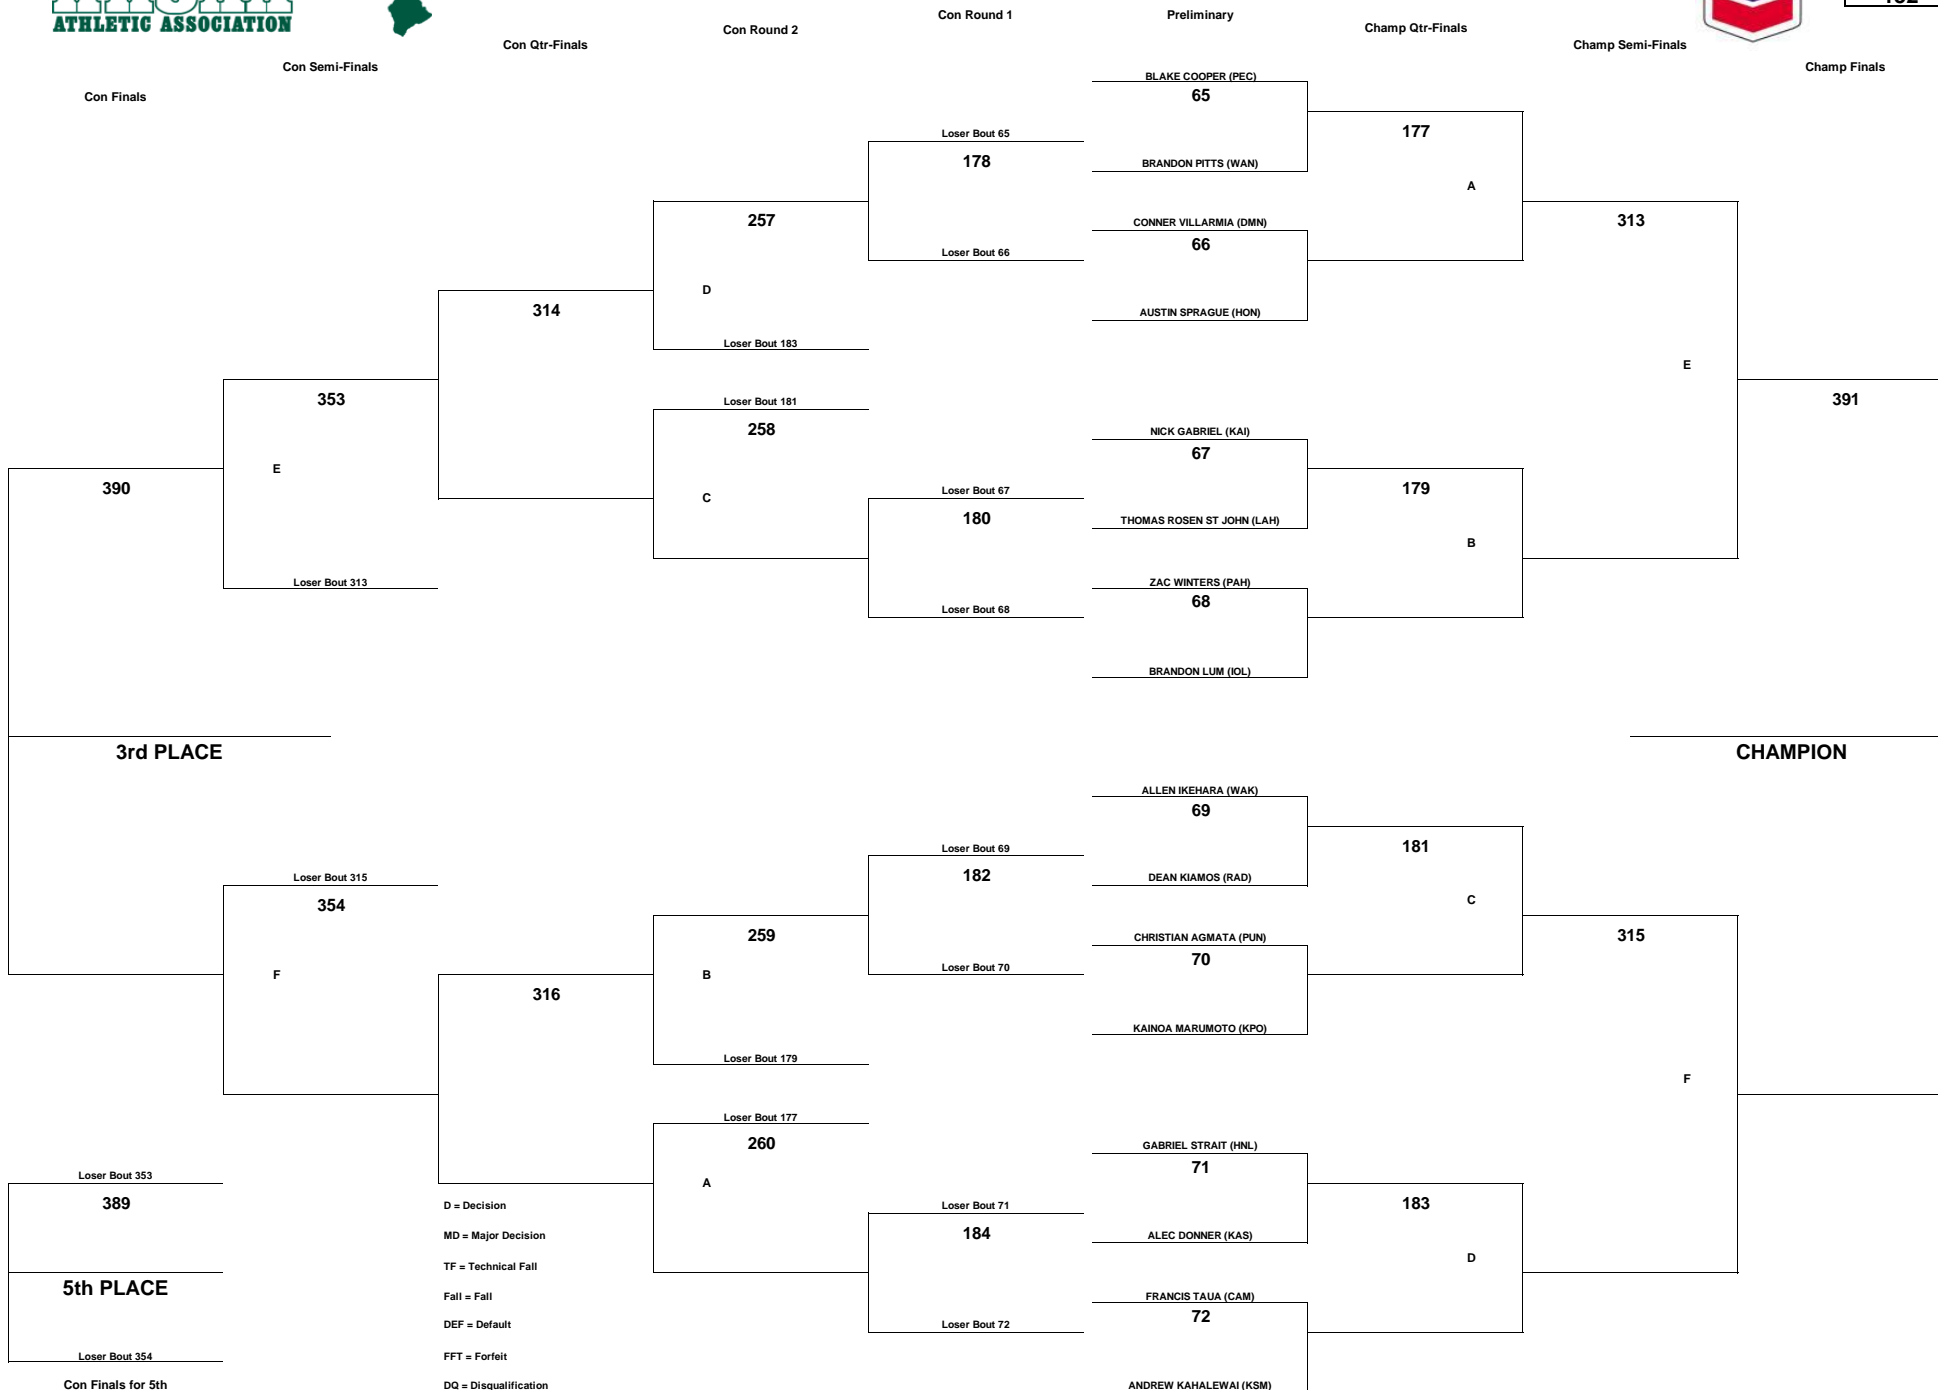

CHEVRON-HAWAII HIGH SCHOOL ATHLETIC ASSOCIATION 2013 BOYS WRESTLING CHAMPIONSHIPS

WEIGHT CLASS
152