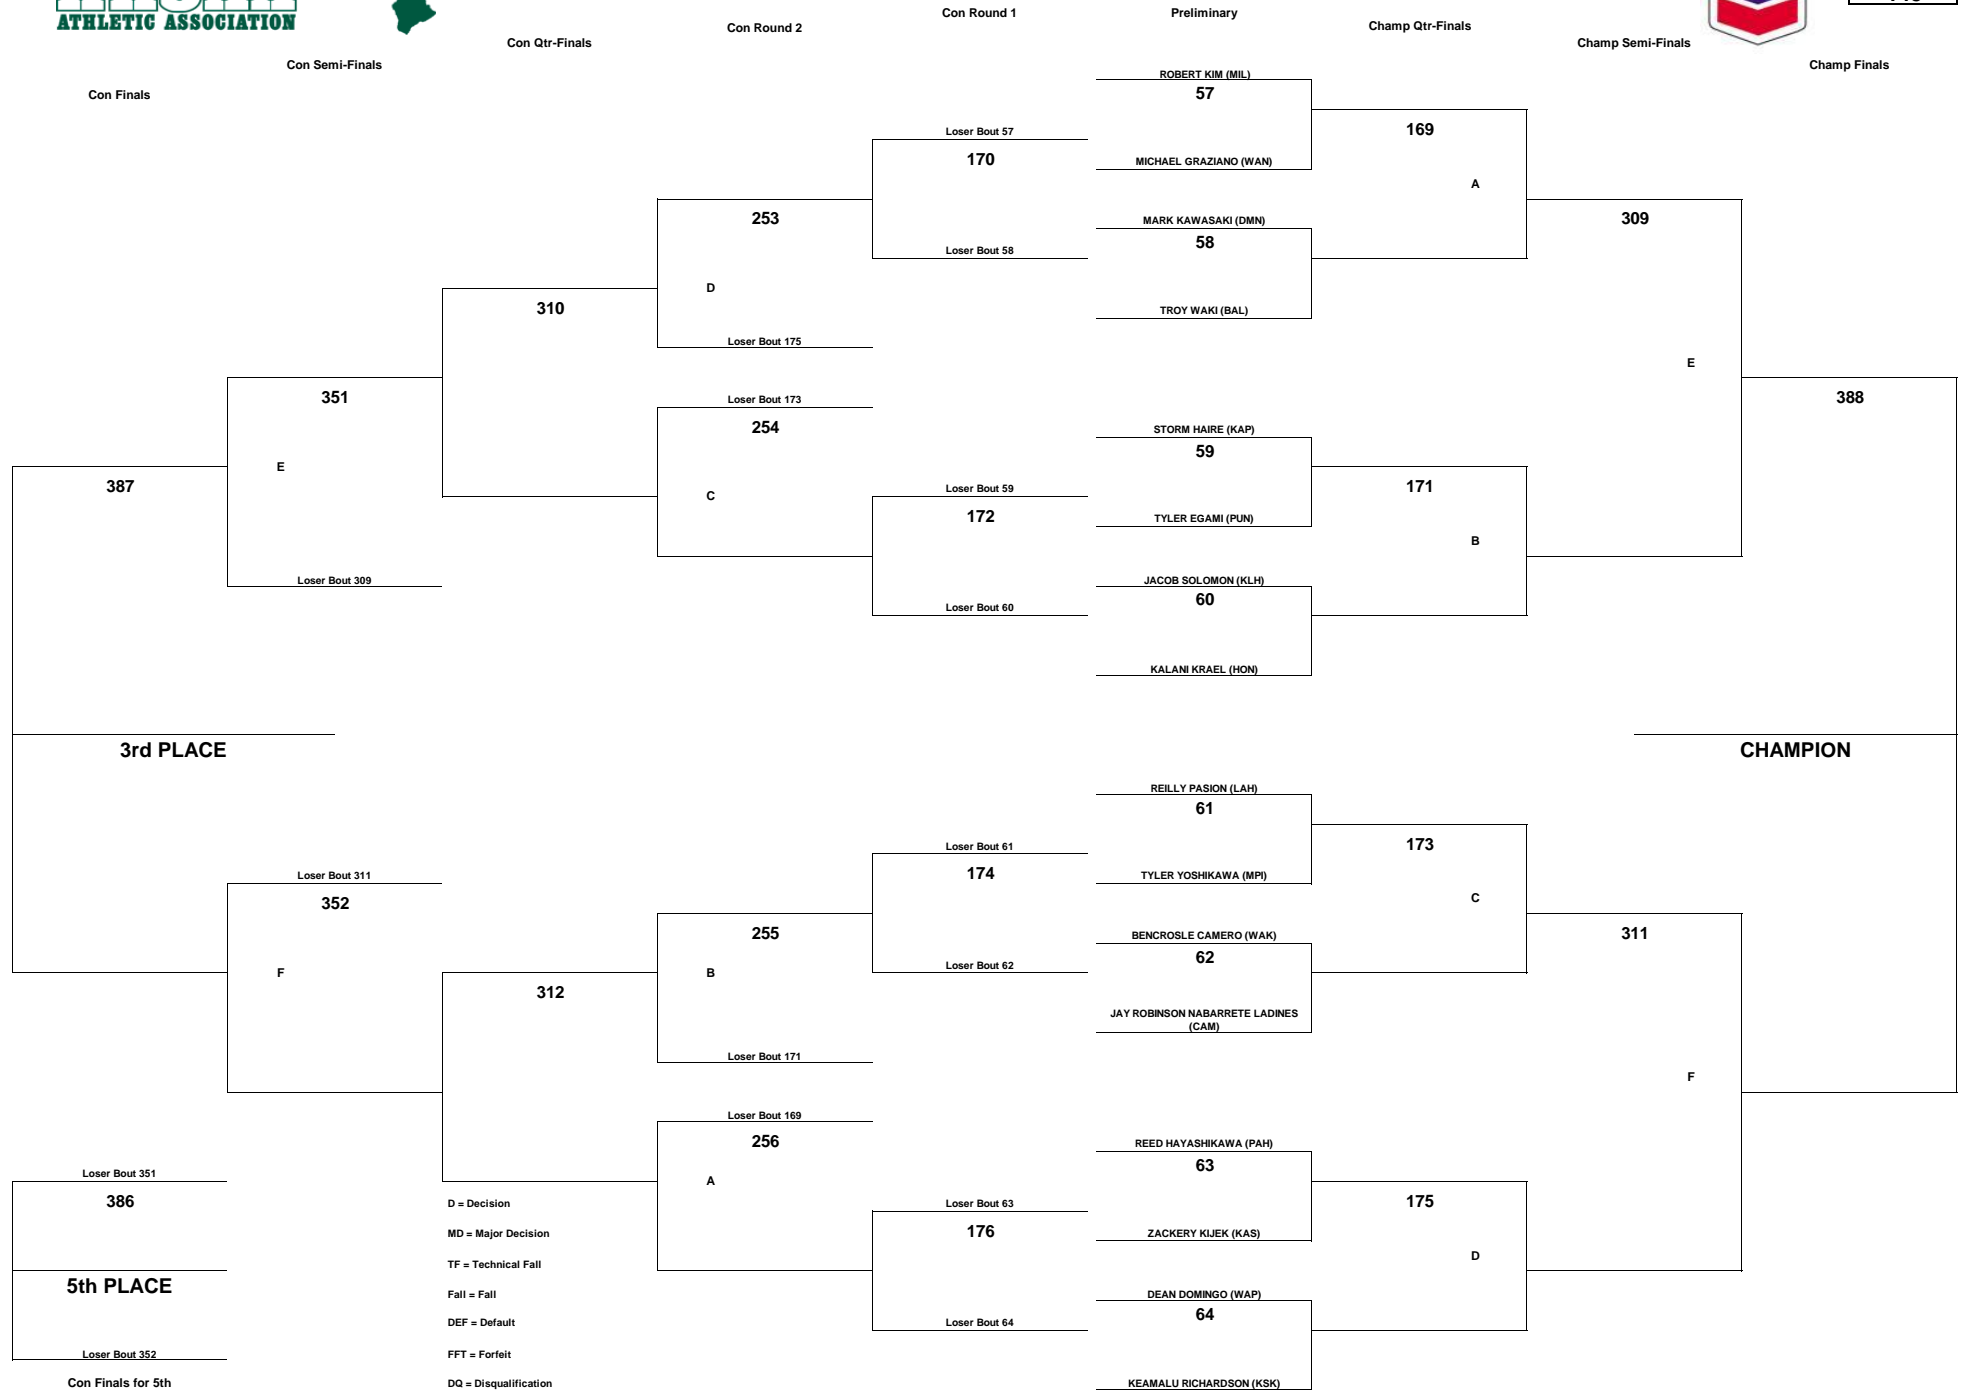

CHEVRON-HAWAII HIGH SCHOOL ATHLETIC ASSOCIATION 2013 BOYS WRESTLING CHAMPIONSHIPS

WEIGHT CLASS
145

D = Decision
MD = Major Decision
TF = Technical Fall
Fall = Fall
DEF = Default
FFT = Forfeit
DQ = Disqualification