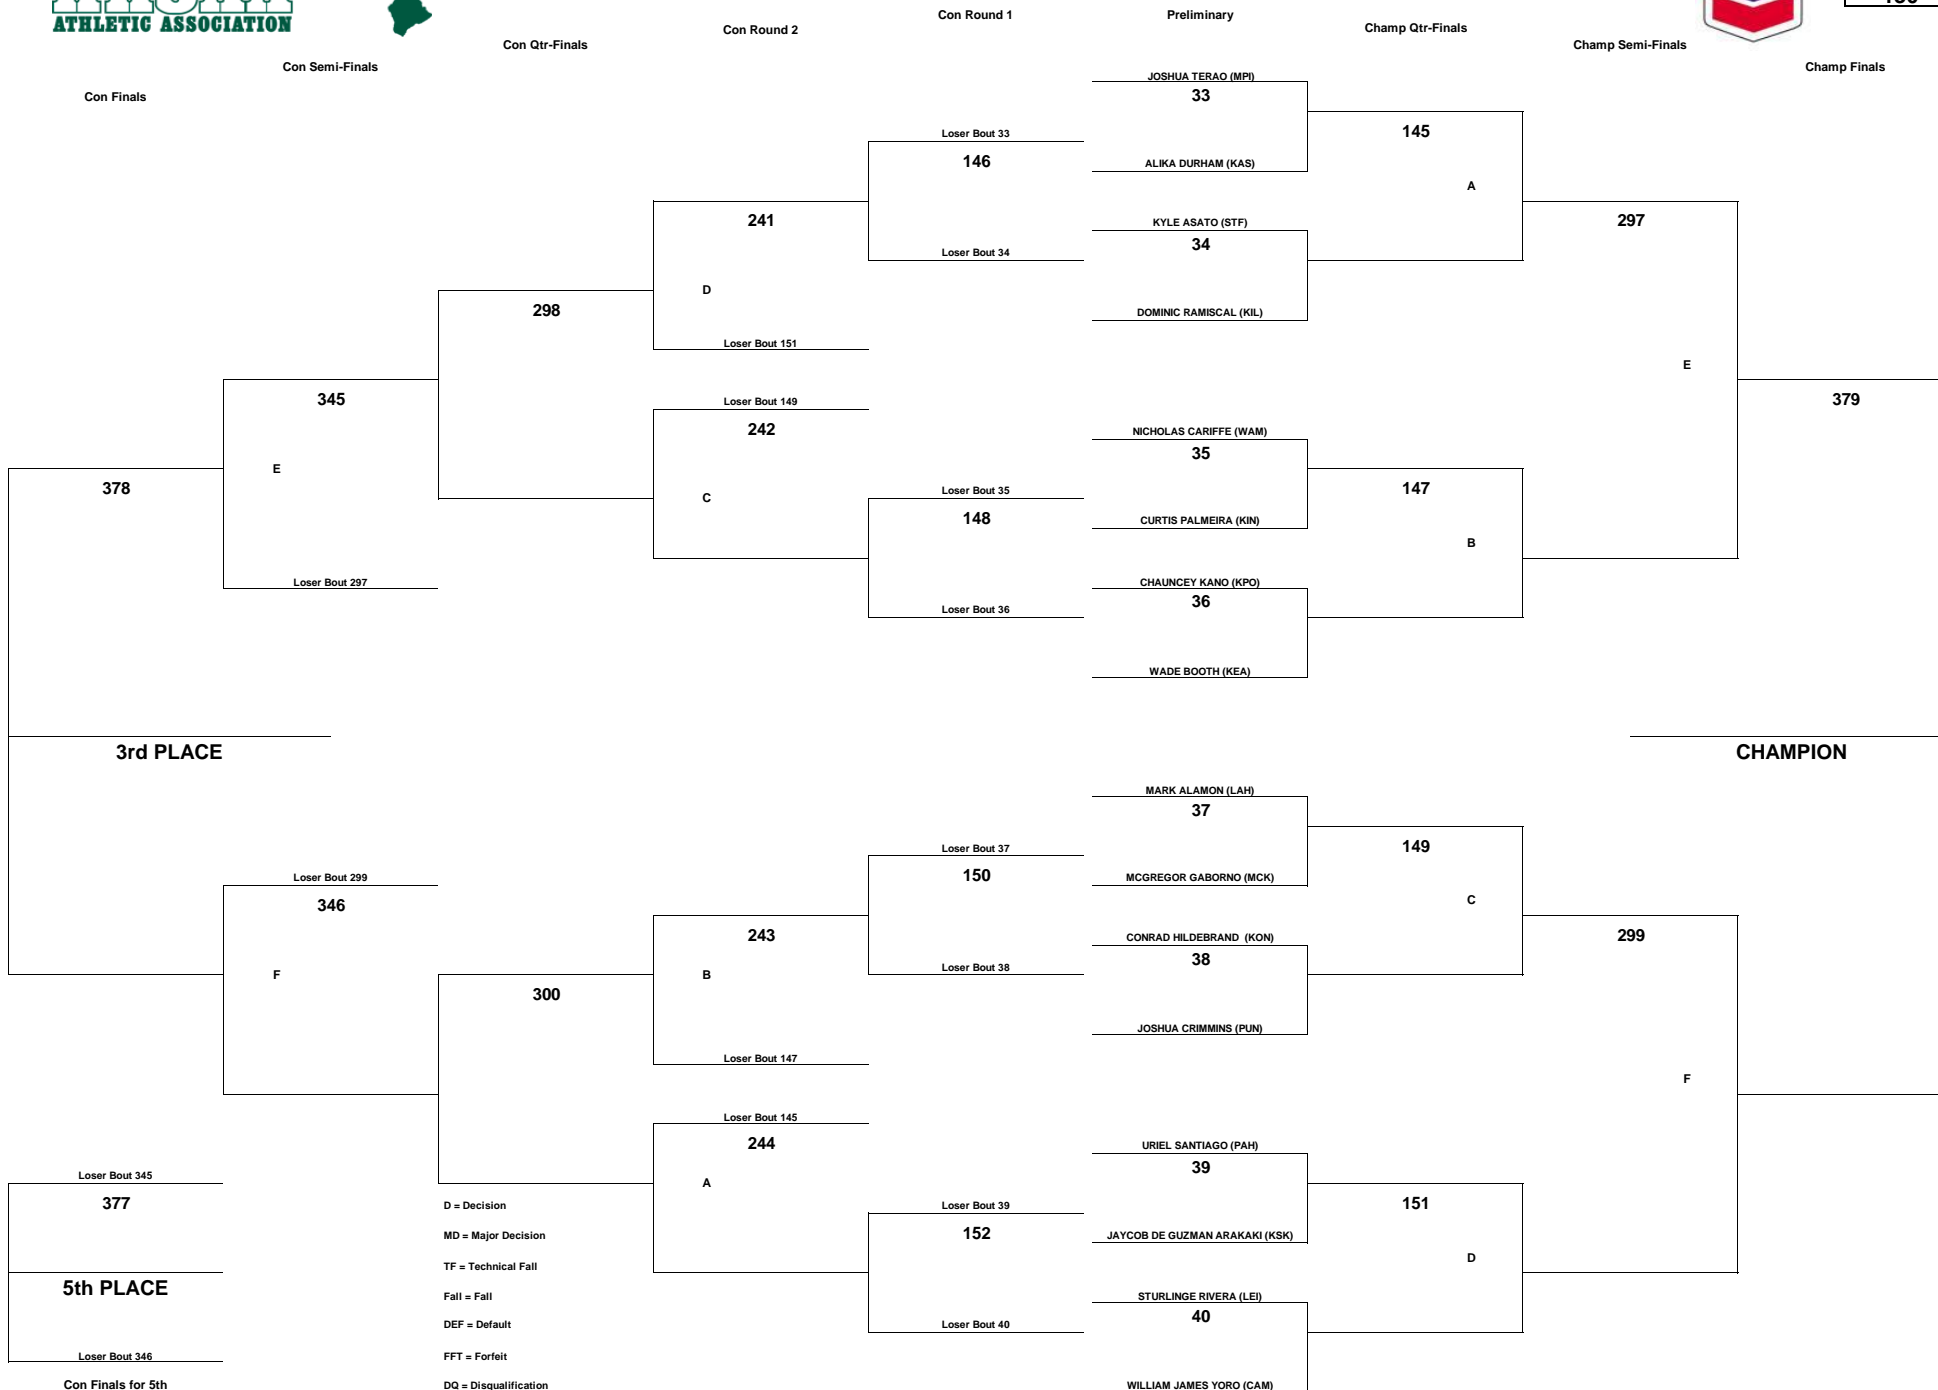

CHEVRON-HAWAII HIGH SCHOOL ATHLETIC ASSOCIATION 2013 BOYS WRESTLING CHAMPIONSHIPS

WEIGHT CLASS
135

CHEVRON-HAWAII HIGH SCHOOL ATHLETIC ASSOCIATION 2013 BOYS WRESTLING CHAMPIONSHIPS

WEIGHT CLASS
140

D = Decision
MD = Major Decision
TF = Technical Fall
Fall = Fall
DEF = Default
FFT = Forfeit
DQ = Disqualification