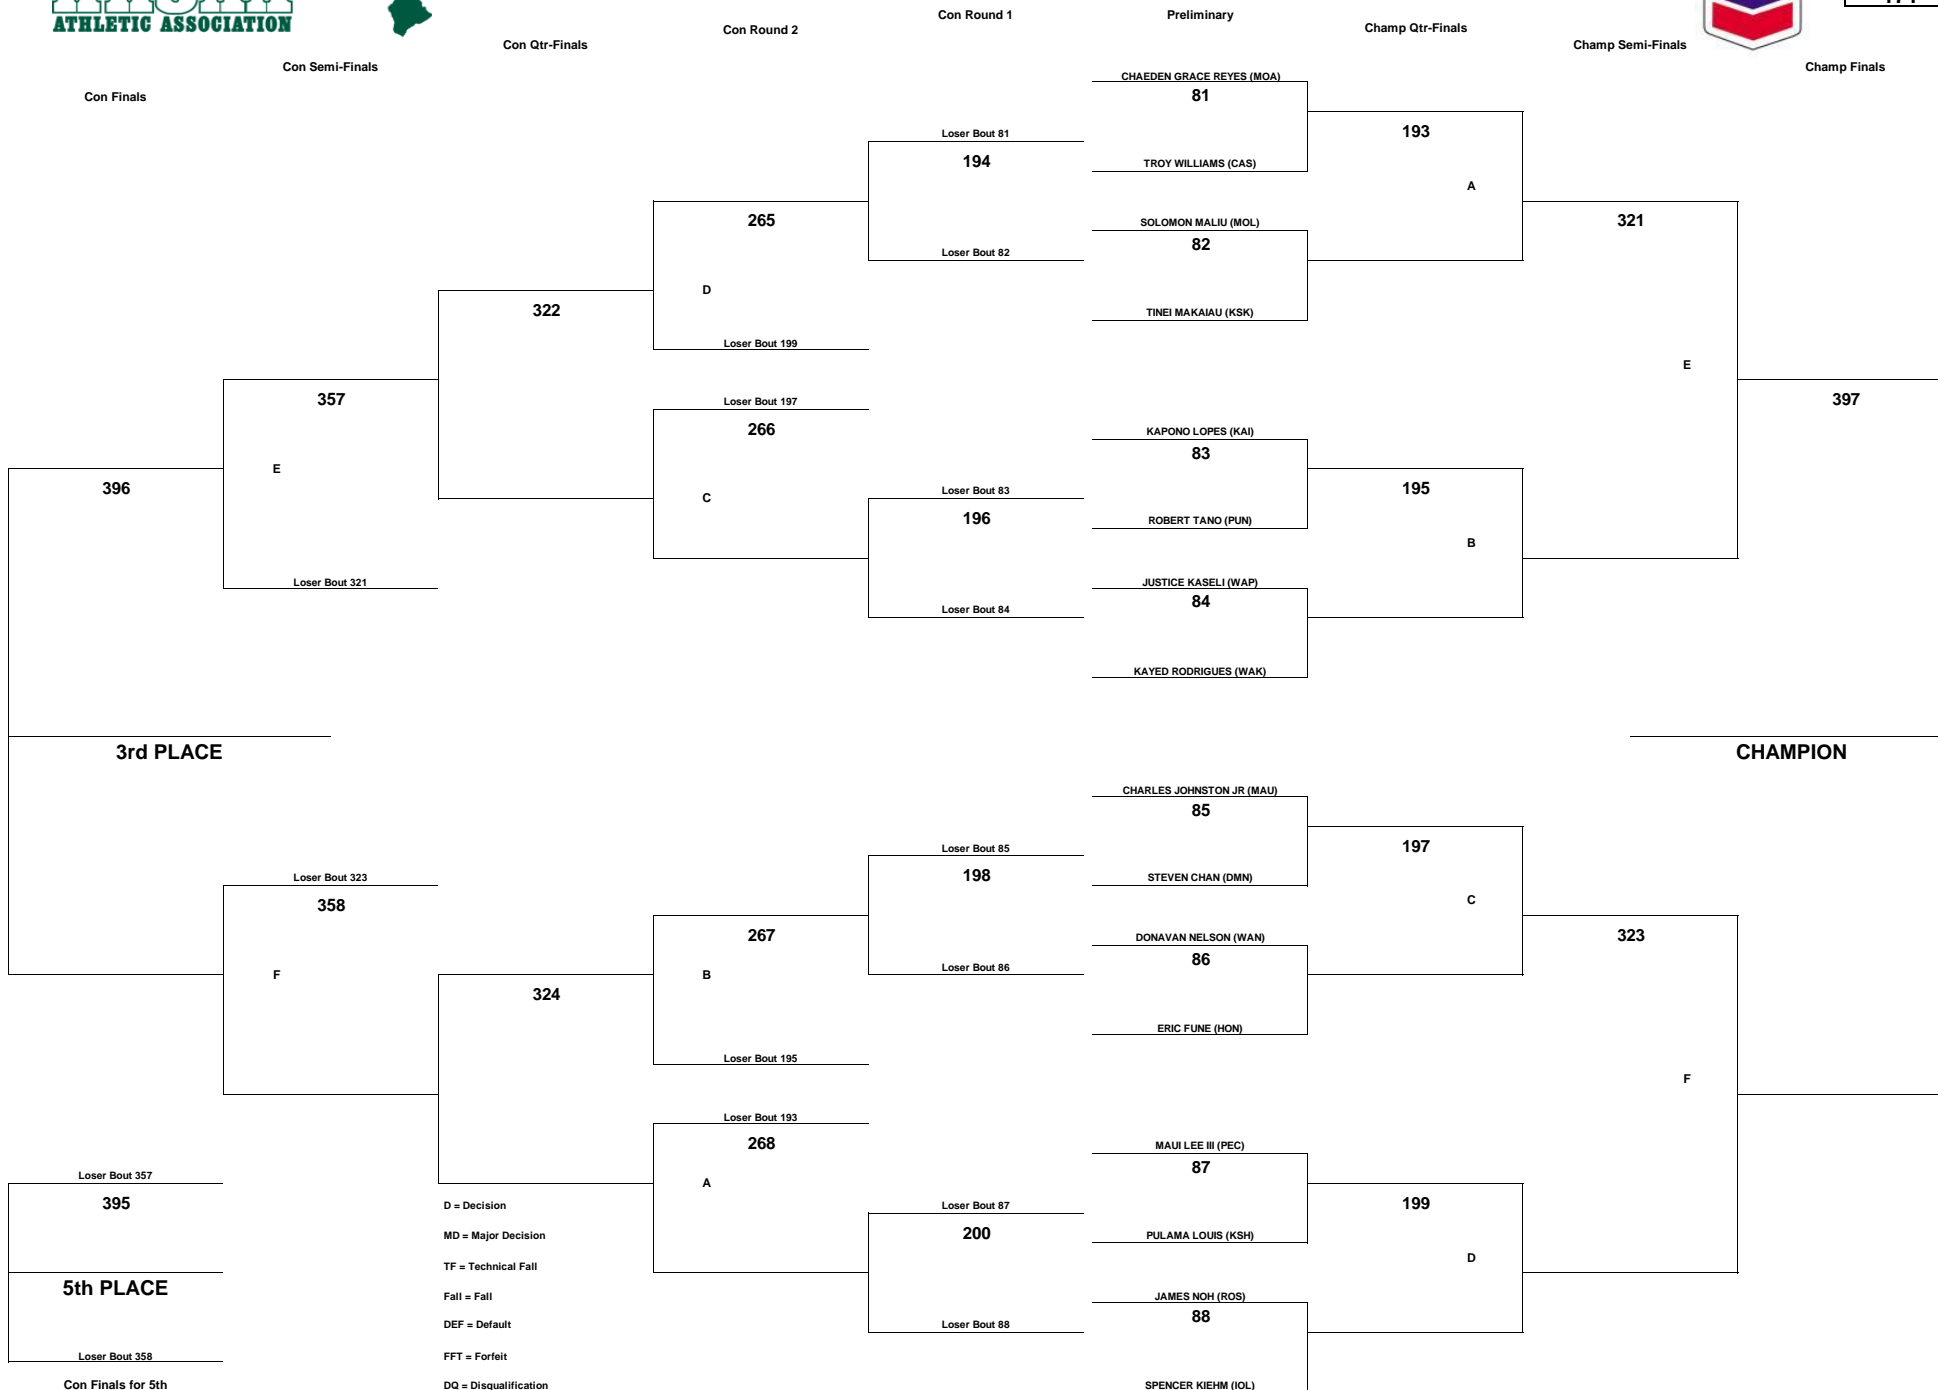

CHEVRON-HAWAII HIGH SCHOOL ATHLETIC ASSOCIATION 2013 BOYS WRESTLING CHAMPIONSHIPS

WEIGHT CLASS
171