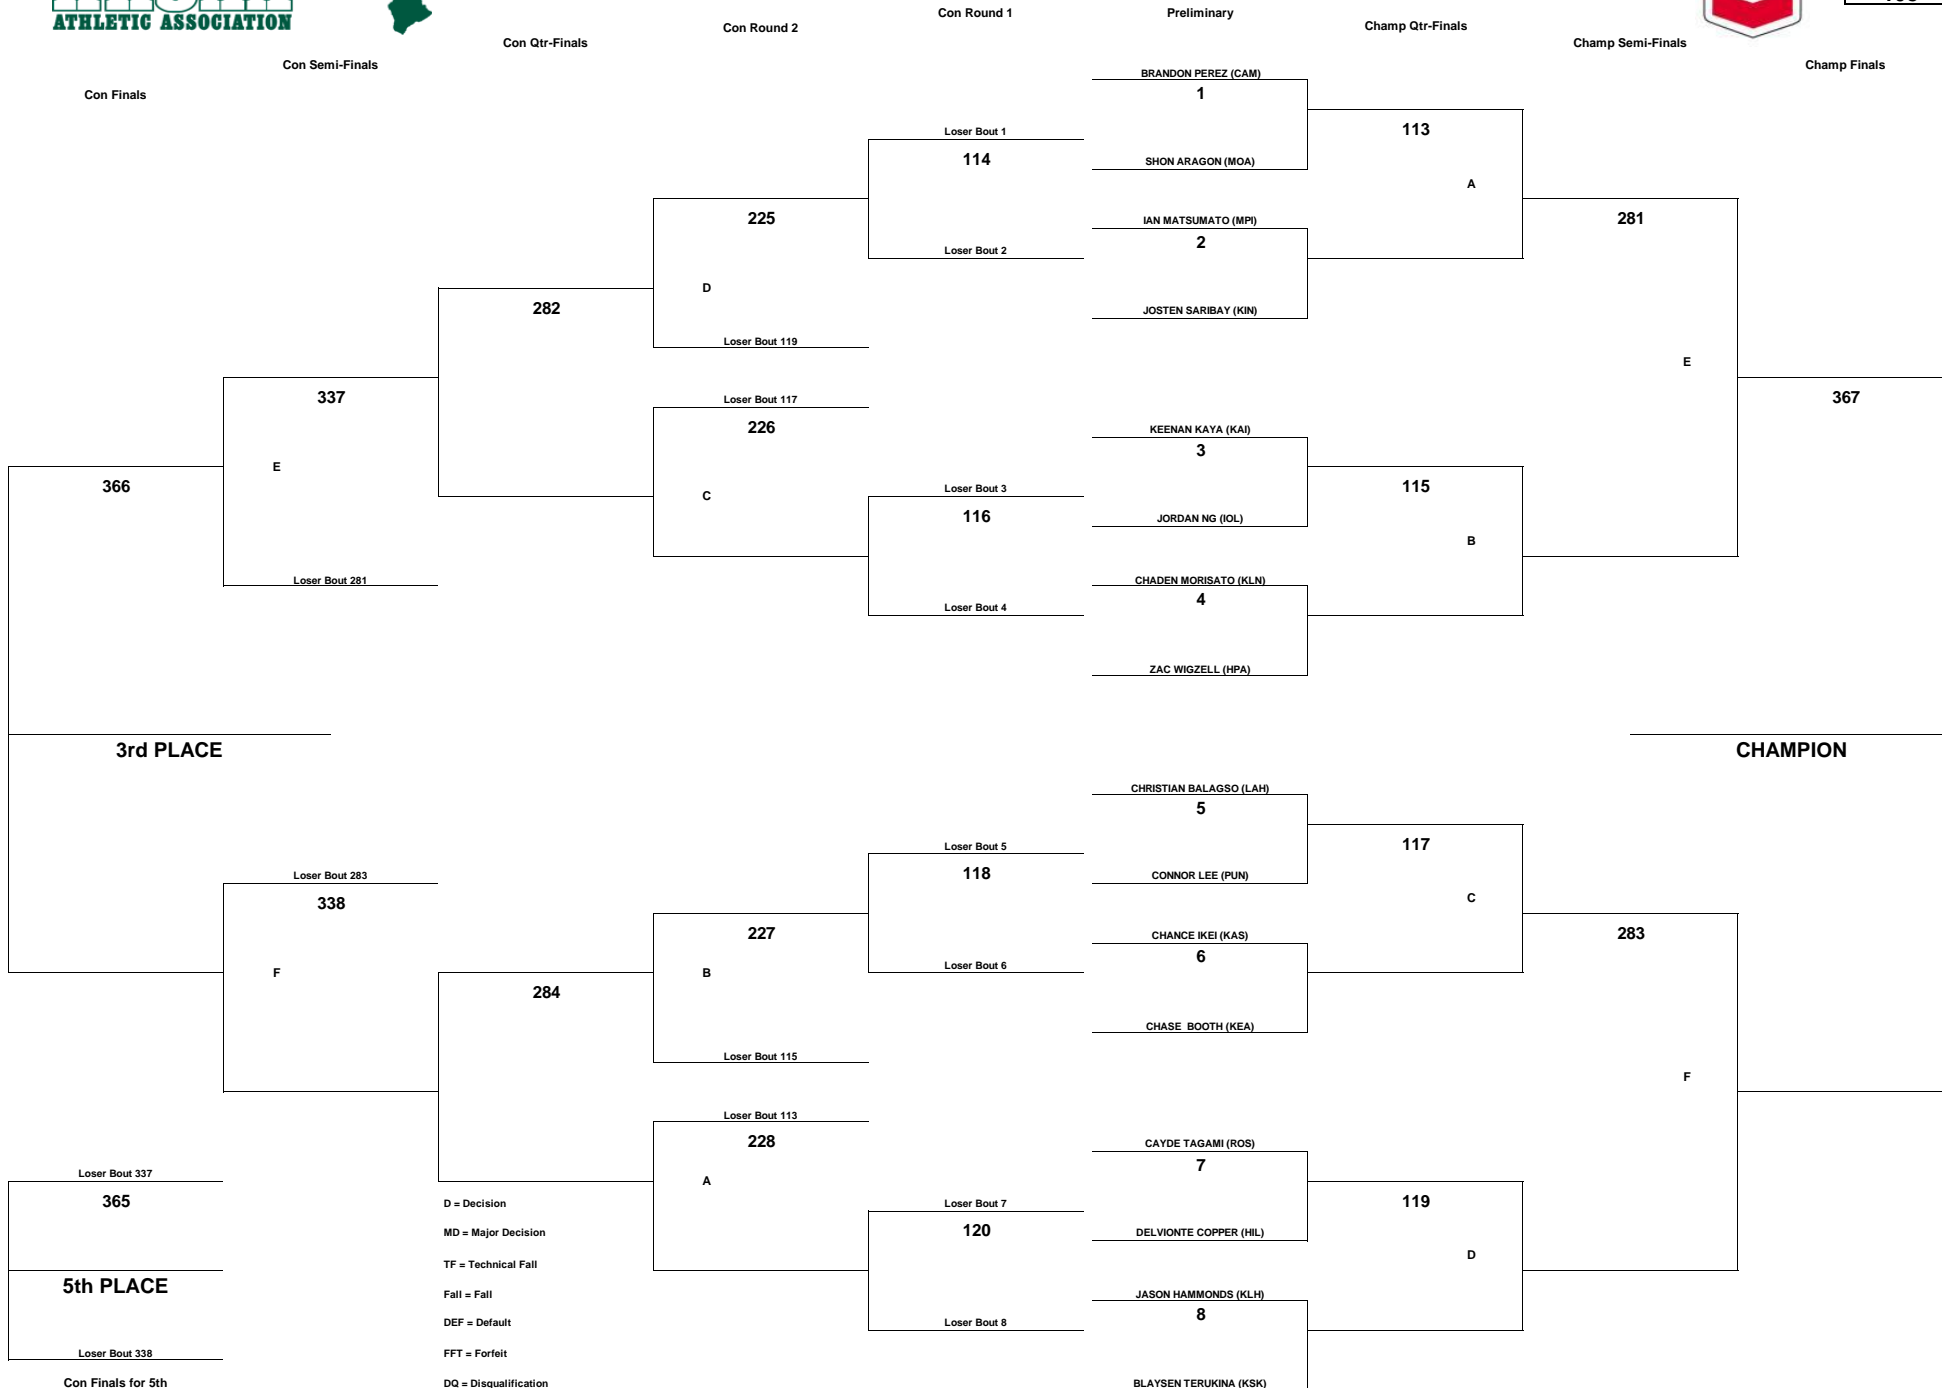

CHEVRON-HAWAII HIGH SCHOOL ATHLETIC ASSOCIATION 2013 BOYS WRESTLING CHAMPIONSHIPS

WEIGHT CLASS
108

CHEVRON-HAWAII HIGH SCHOOL ATHLETIC ASSOCIATION 2013 BOYS WRESTLING CHAMPIONSHIPS

WEIGHT CLASS
114

CHEVRON-HAWAII HIGH SCHOOL ATHLETIC ASSOCIATION 2013 BOYS WRESTLING CHAMPIONSHIPS