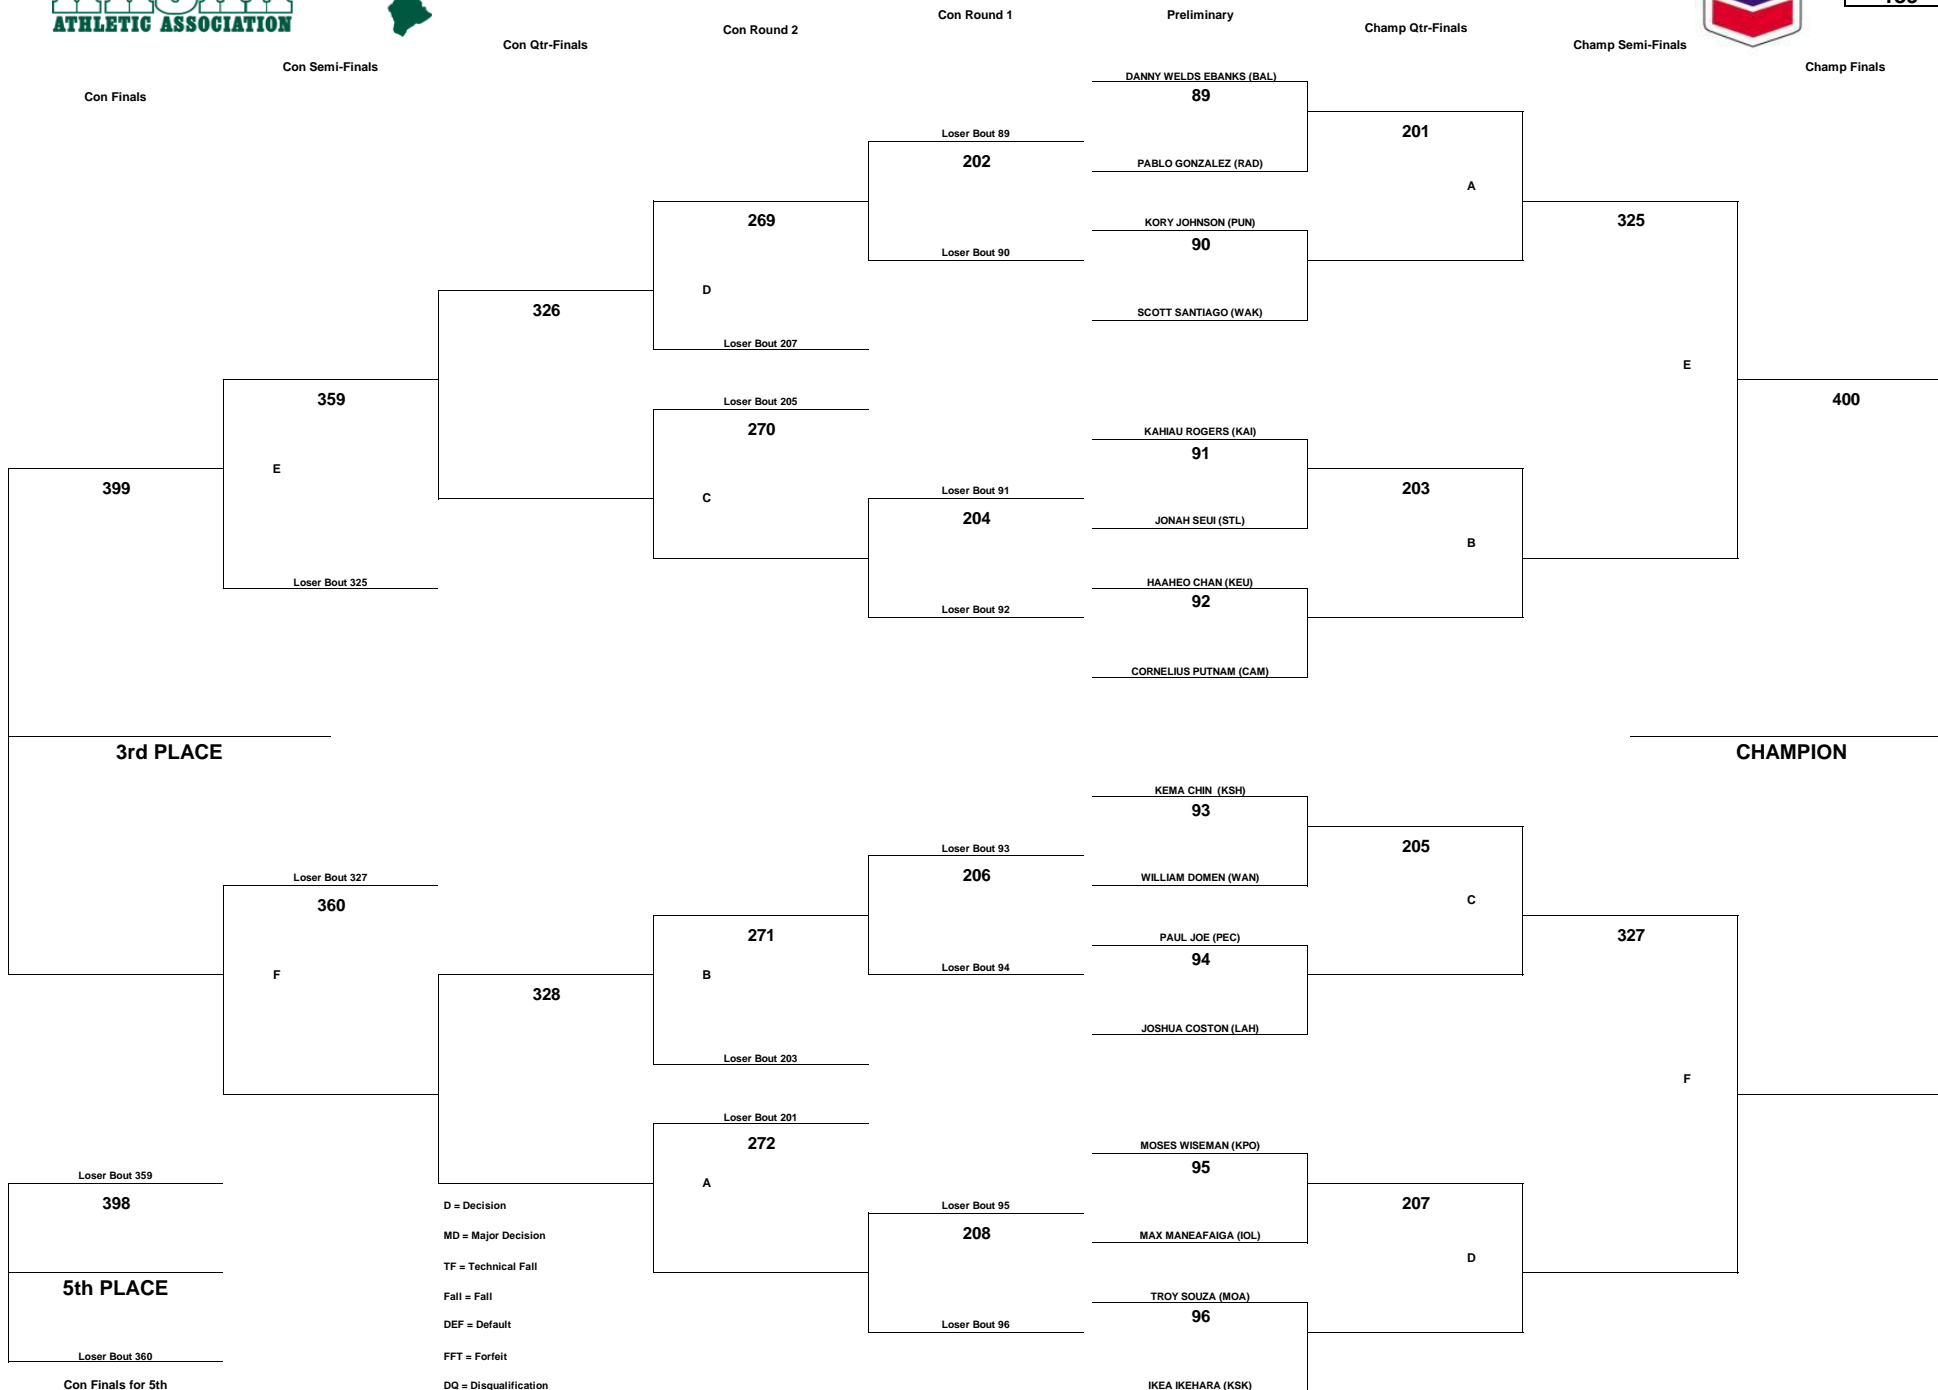

WEIGHT CLASS
171

CHEVRON-HAWAII HIGH SCHOOL ATHLETIC ASSOCIATION 2013 BOYS WRESTLING CHAMPIONSHIPS

WEIGHT CLASS
189

D = Decision
MD = Major Decision
TF = Technical Fall
Fall = Fall
DEF = Default
FFT = Forfeit
DQ = Disqualification