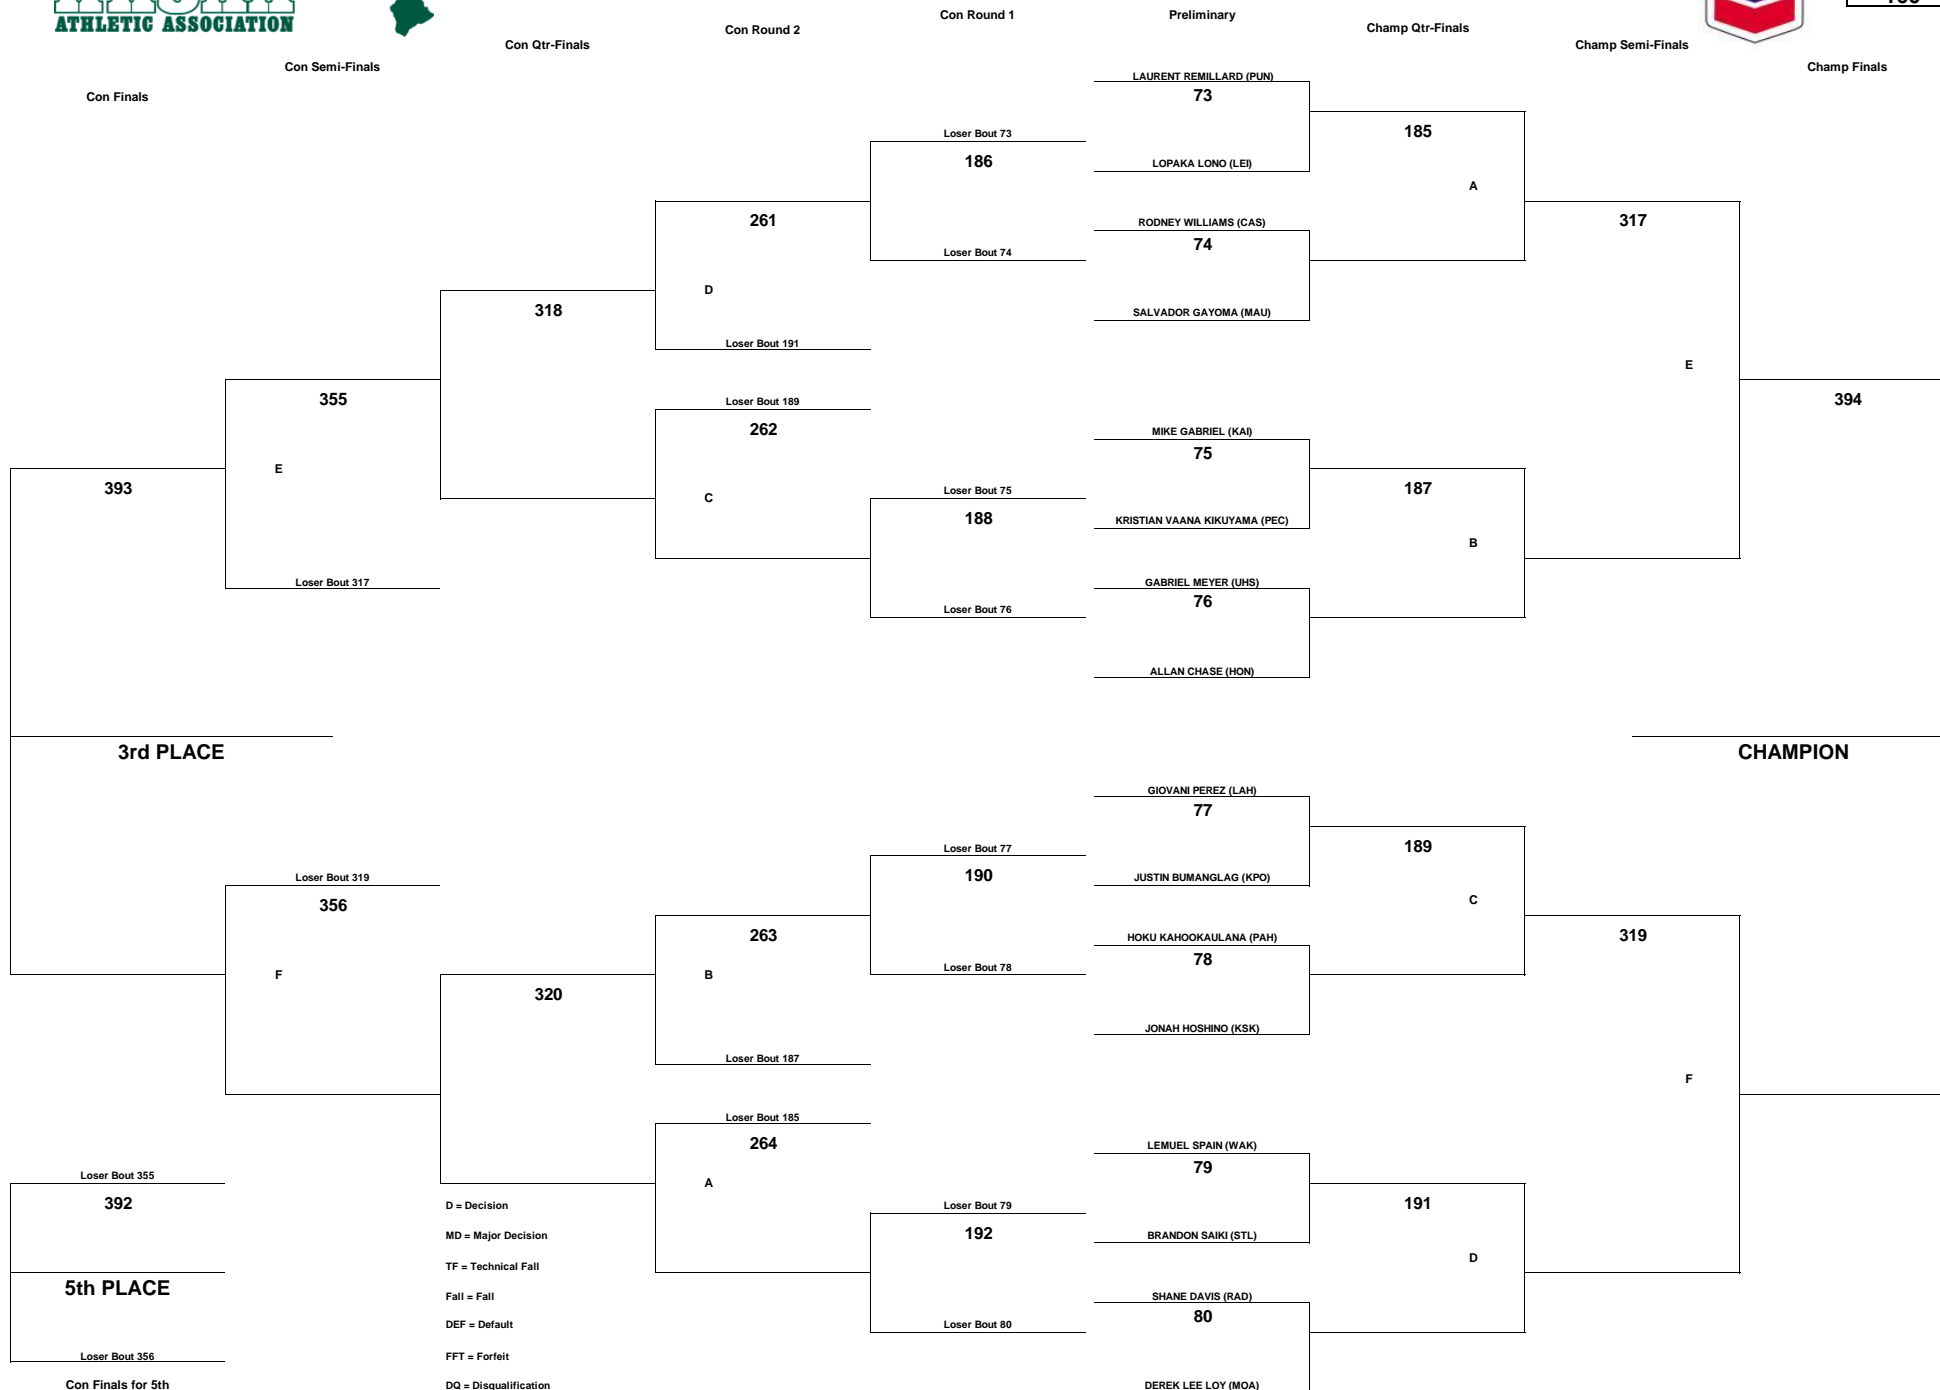

CHEVRON-HAWAII HIGH SCHOOL ATHLETIC ASSOCIATION 2013 BOYS WRESTLING CHAMPIONSHIPS

WEIGHT CLASS
160