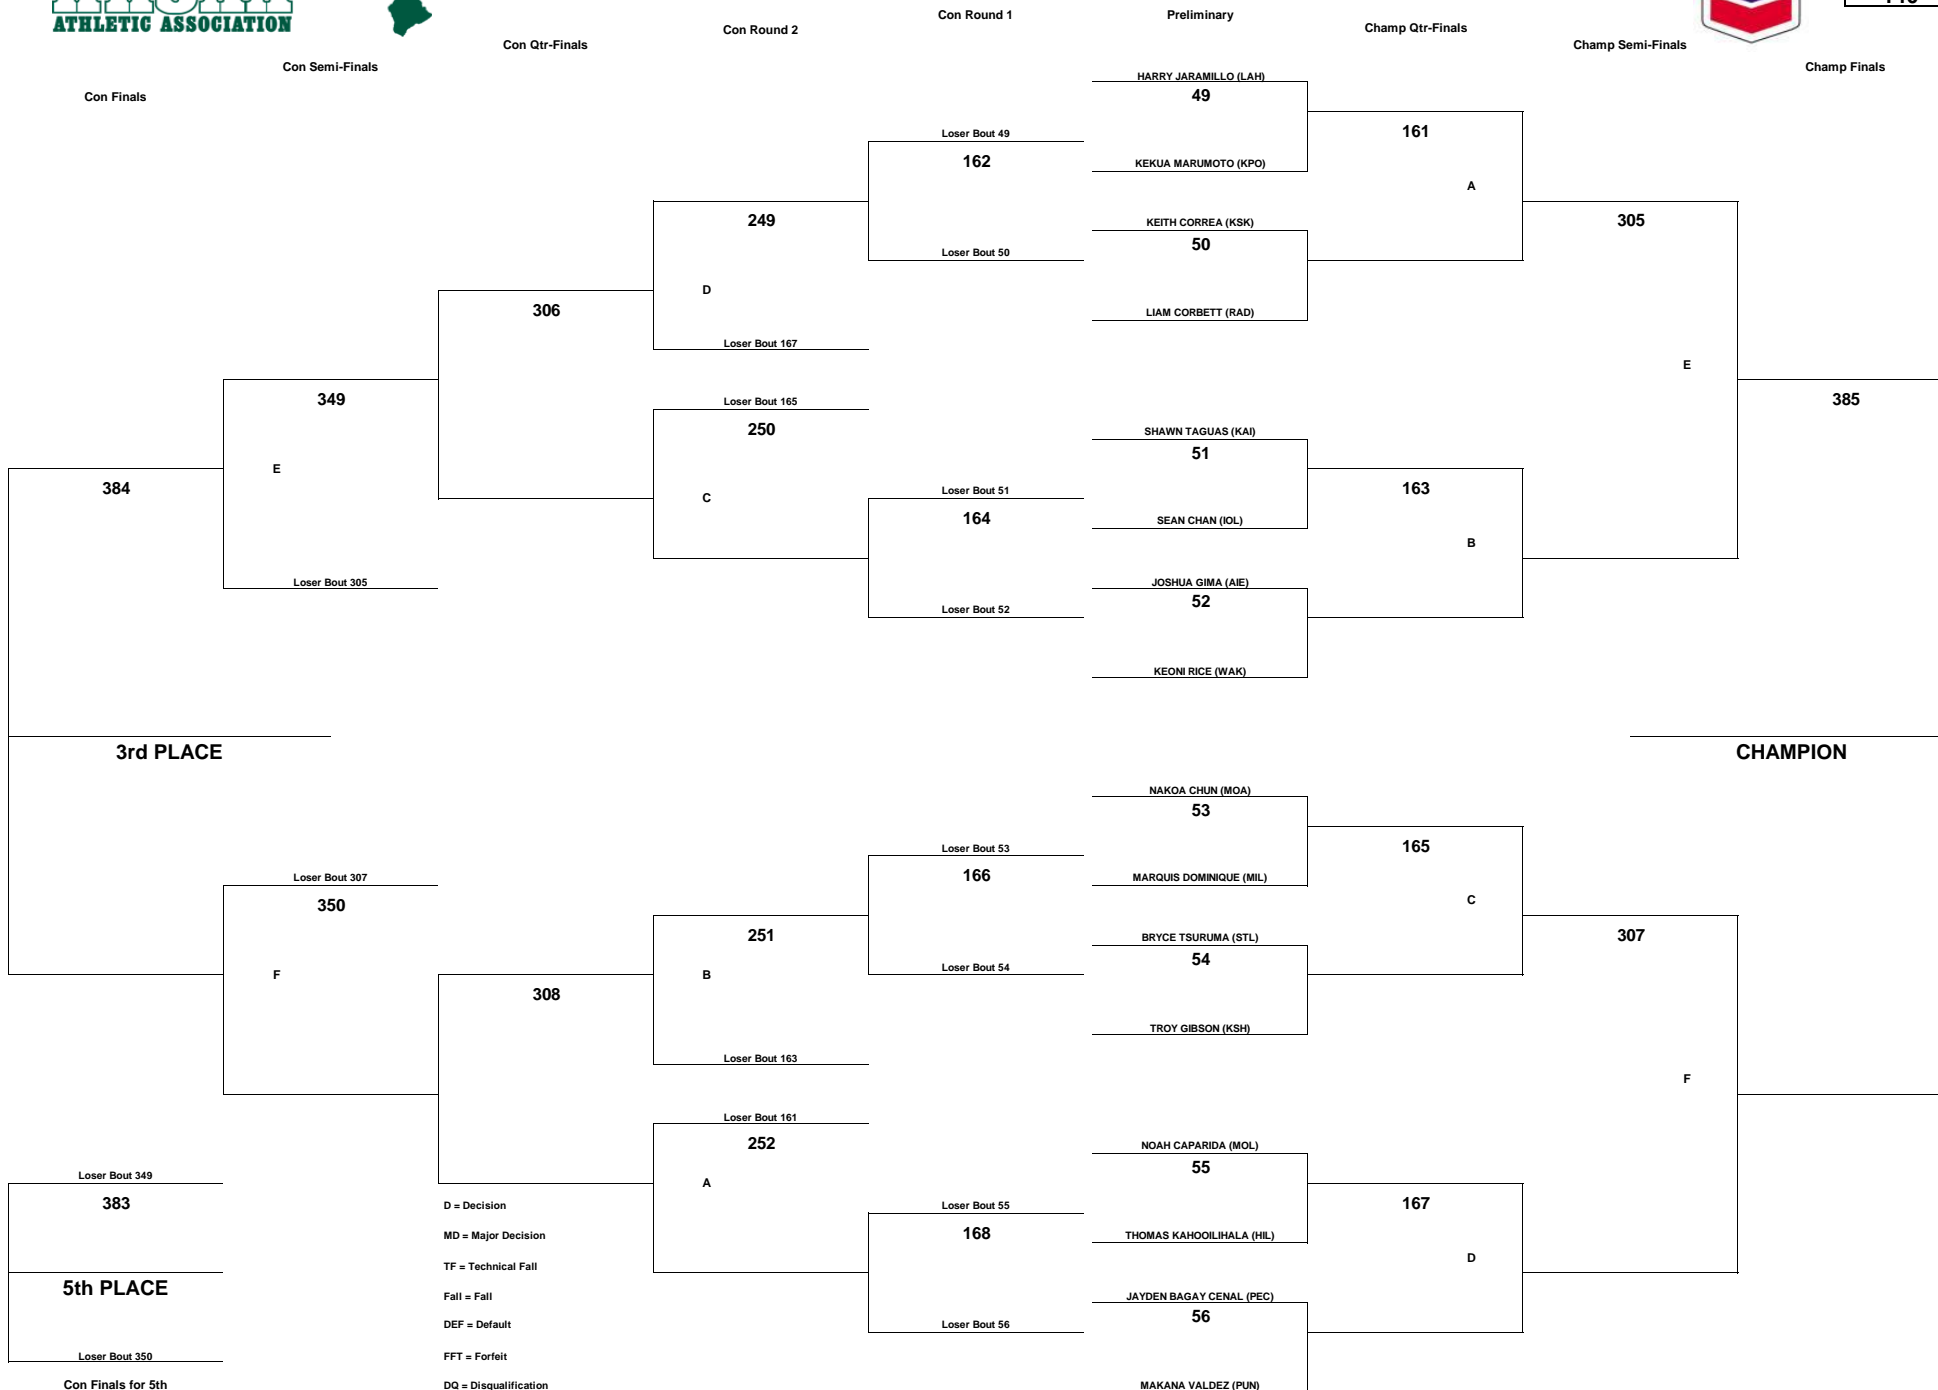

CHEVRON-HAWAII HIGH SCHOOL ATHLETIC ASSOCIATION 2013 BOYS WRESTLING CHAMPIONSHIPS

WEIGHT CLASS
135

CHEVRON-HAWAII HIGH SCHOOL ATHLETIC ASSOCIATION 2013 BOYS WRESTLING CHAMPIONSHIPS

WEIGHT CLASS
140

D = Decision
MD = Major Decision
TF = Technical Fall
Fall = Fall
DEF = Default
FFT = Forfeit
DQ = Disqualification