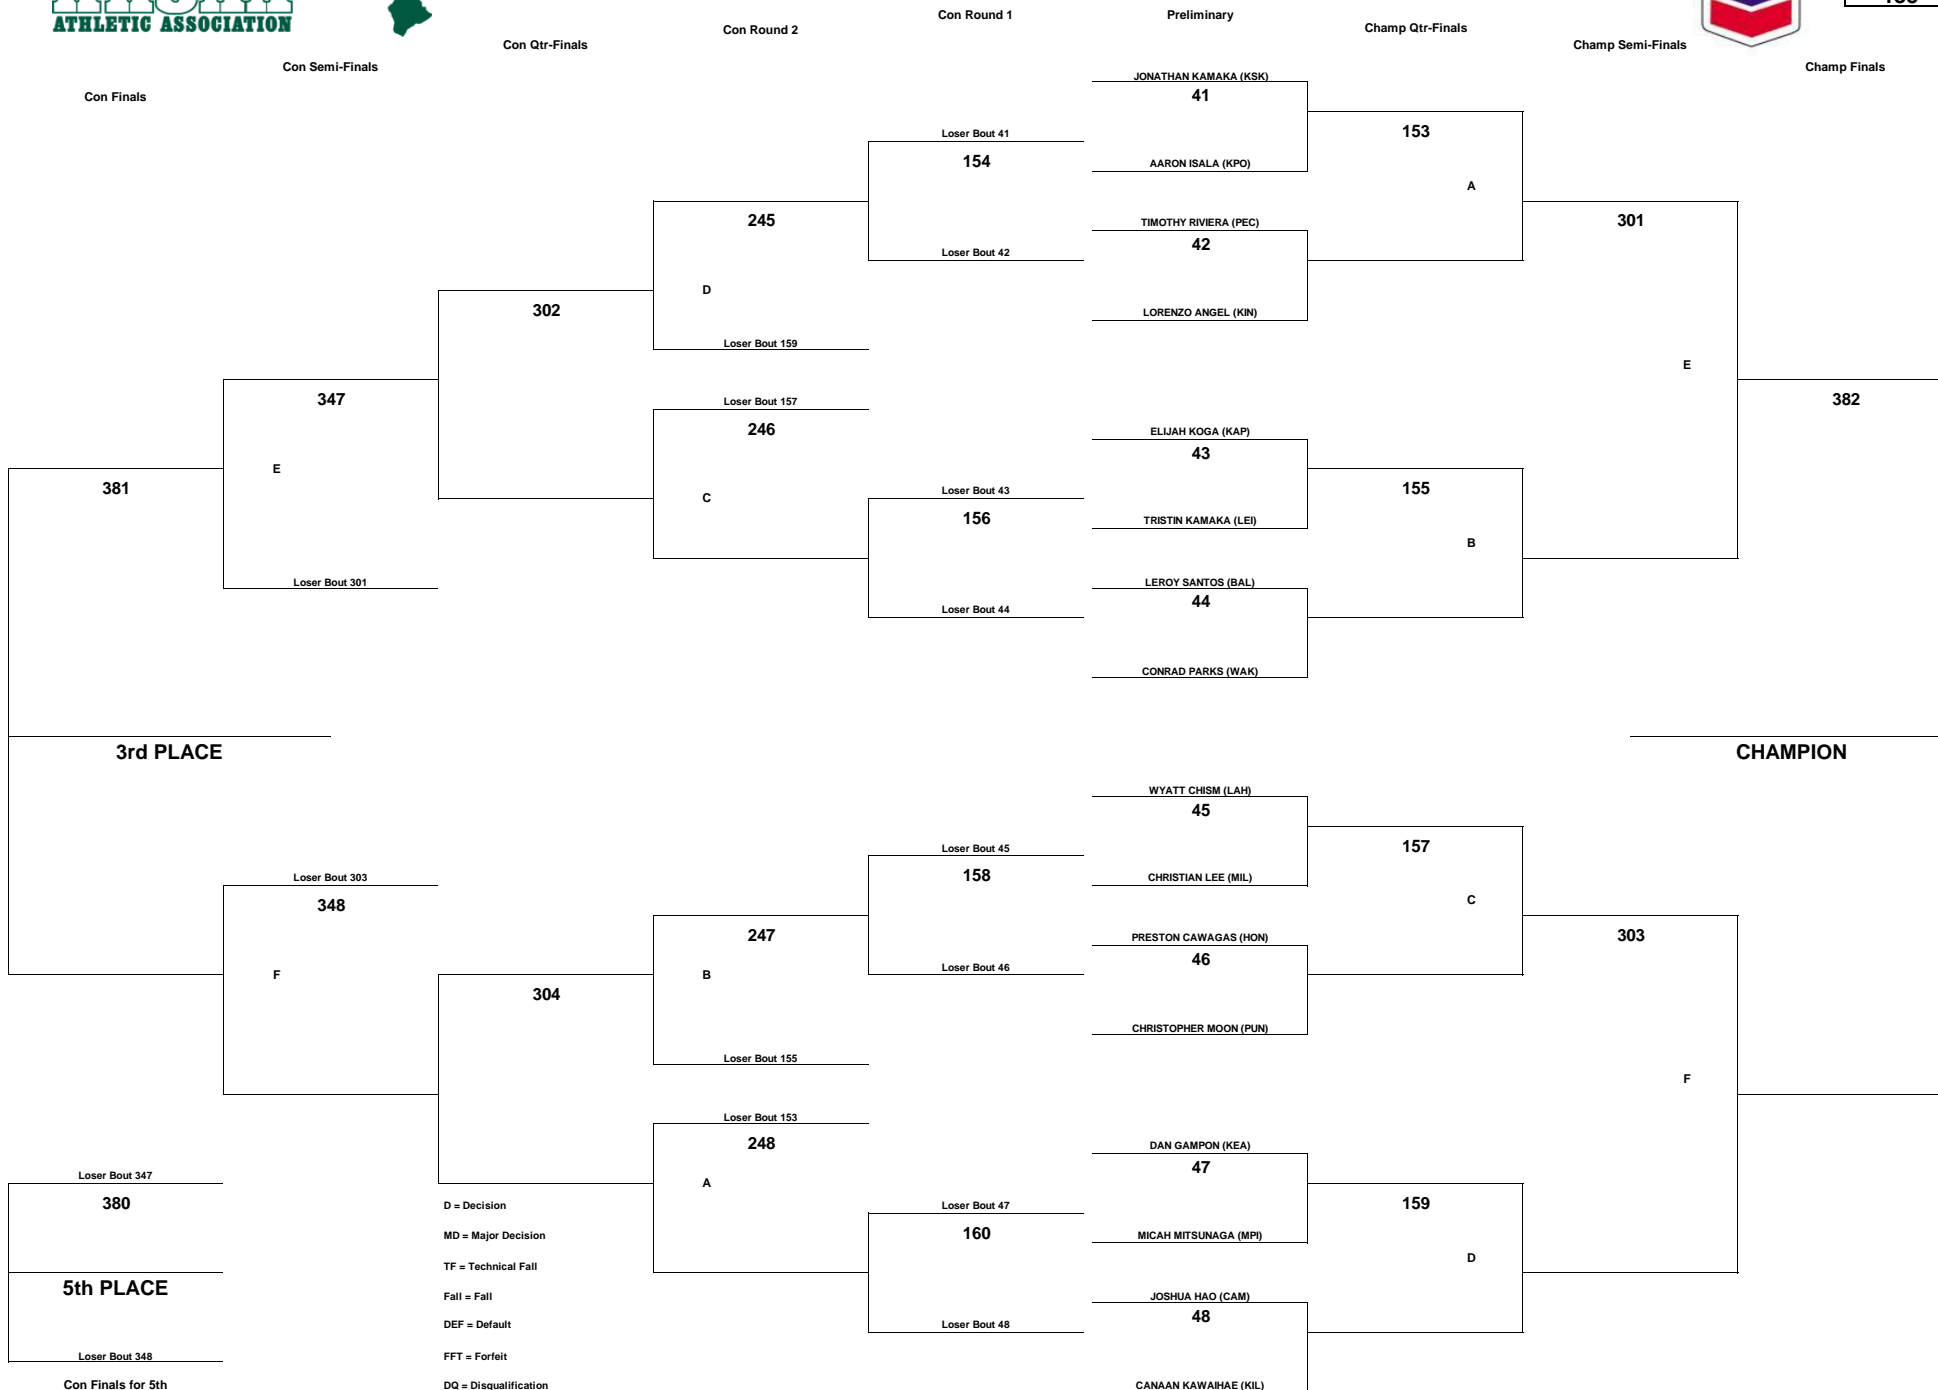

CHEVRON-HAWAII HIGH SCHOOL ATHLETIC ASSOCIATION 2013 BOYS WRESTLING CHAMPIONSHIPS

WEIGHT CLASS
135

CHEVRON-HAWAII HIGH SCHOOL ATHLETIC ASSOCIATION 2013 BOYS WRESTLING CHAMPIONSHIPS

WEIGHT CLASS
140

D = Decision
MD = Major Decision
TF = Technical Fall
Fall = Fall
DEF = Default
FFT = Forfeit
DQ = Disqualification