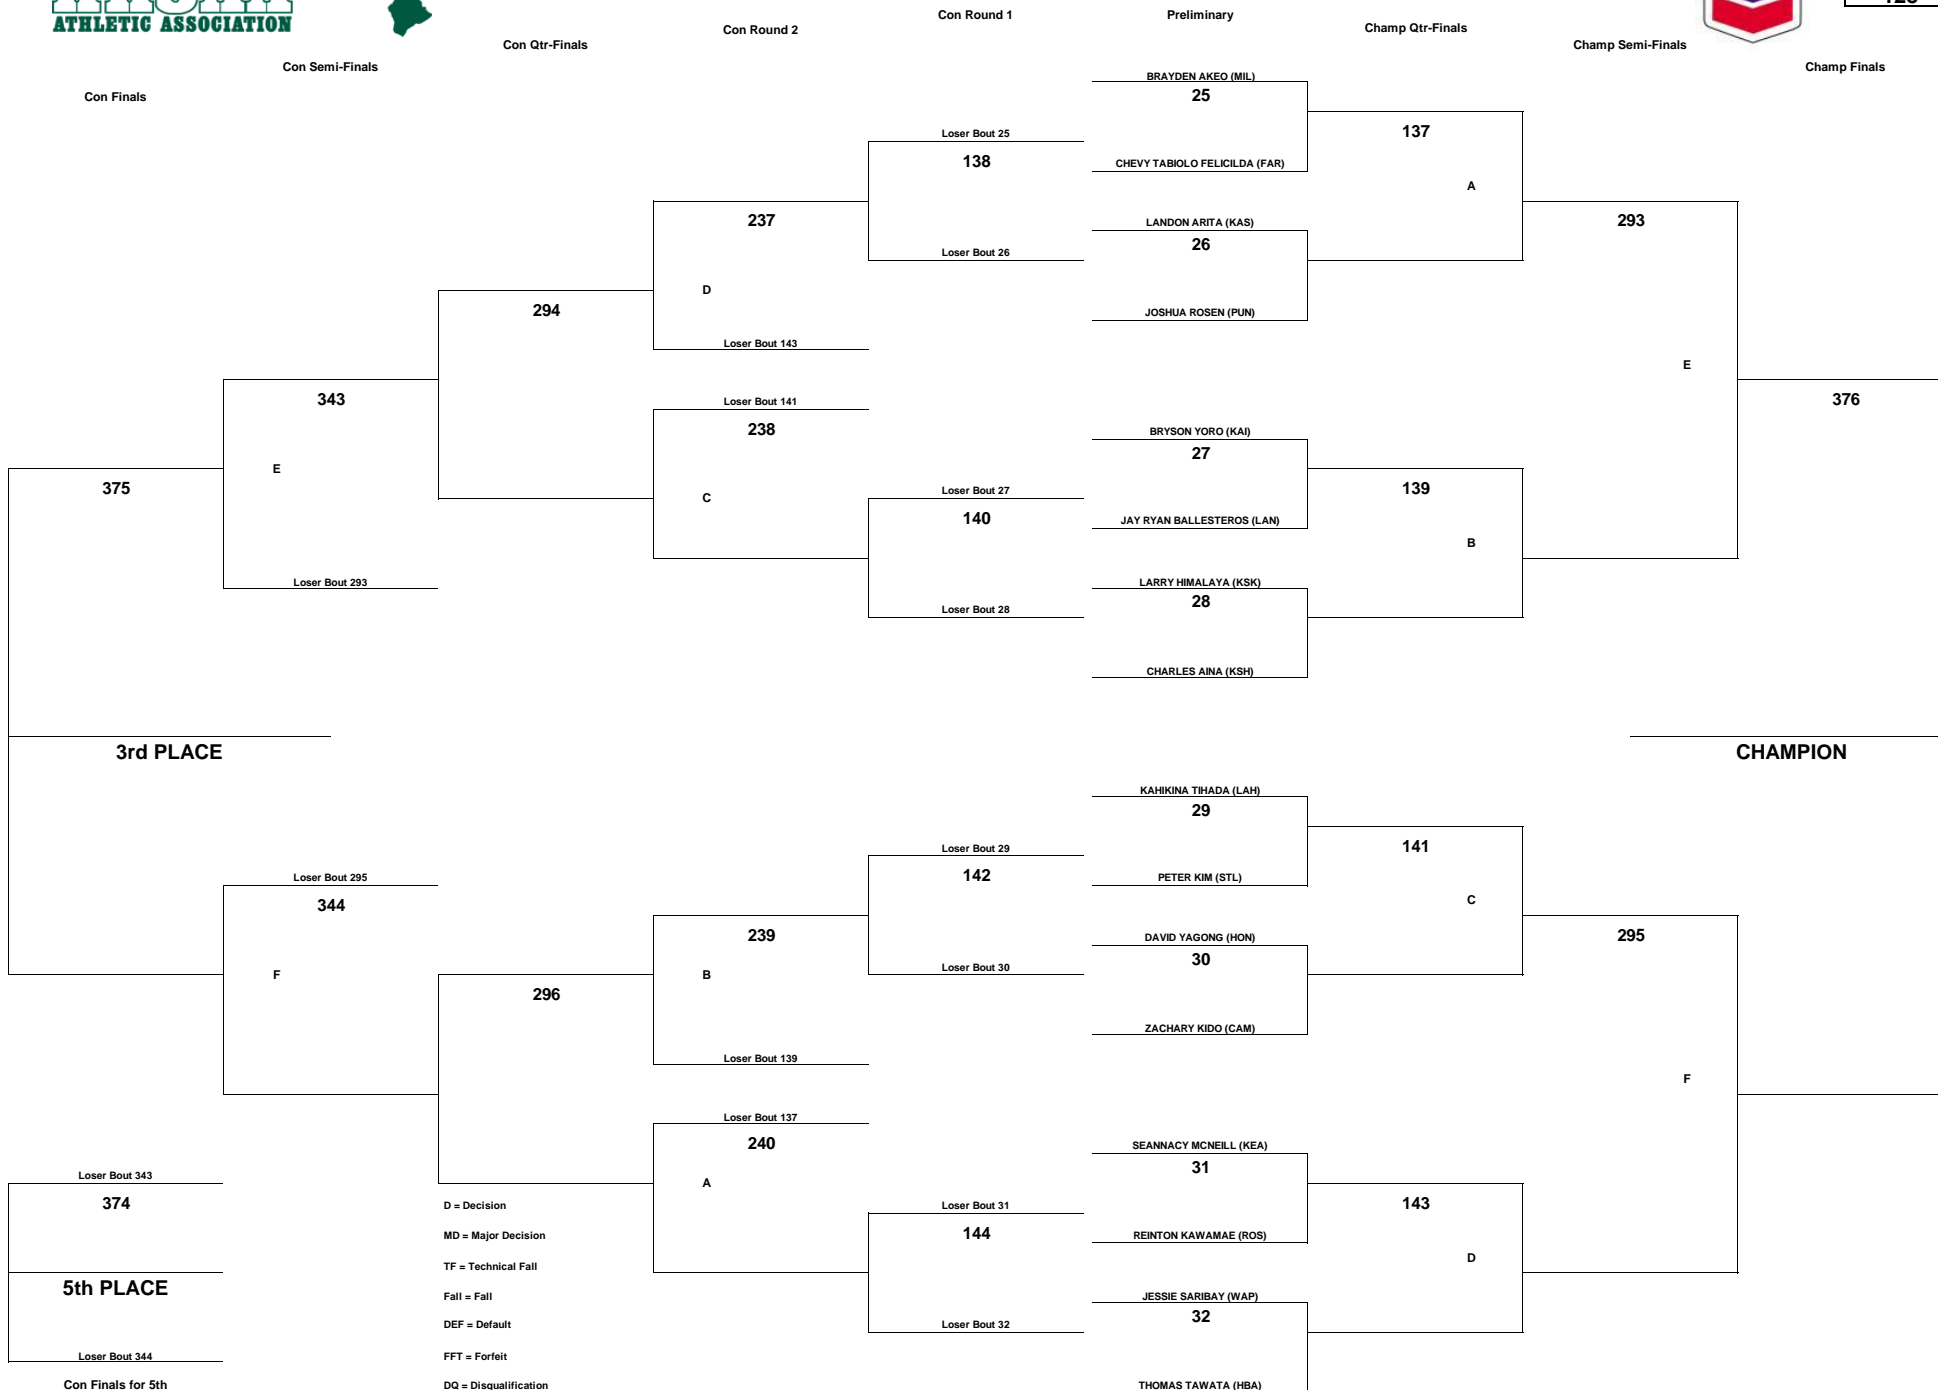

CHEVRON-HAWAII HIGH SCHOOL ATHLETIC ASSOCIATION 2013 BOYS WRESTLING CHAMPIONSHIPS

WEIGHT CLASS
125