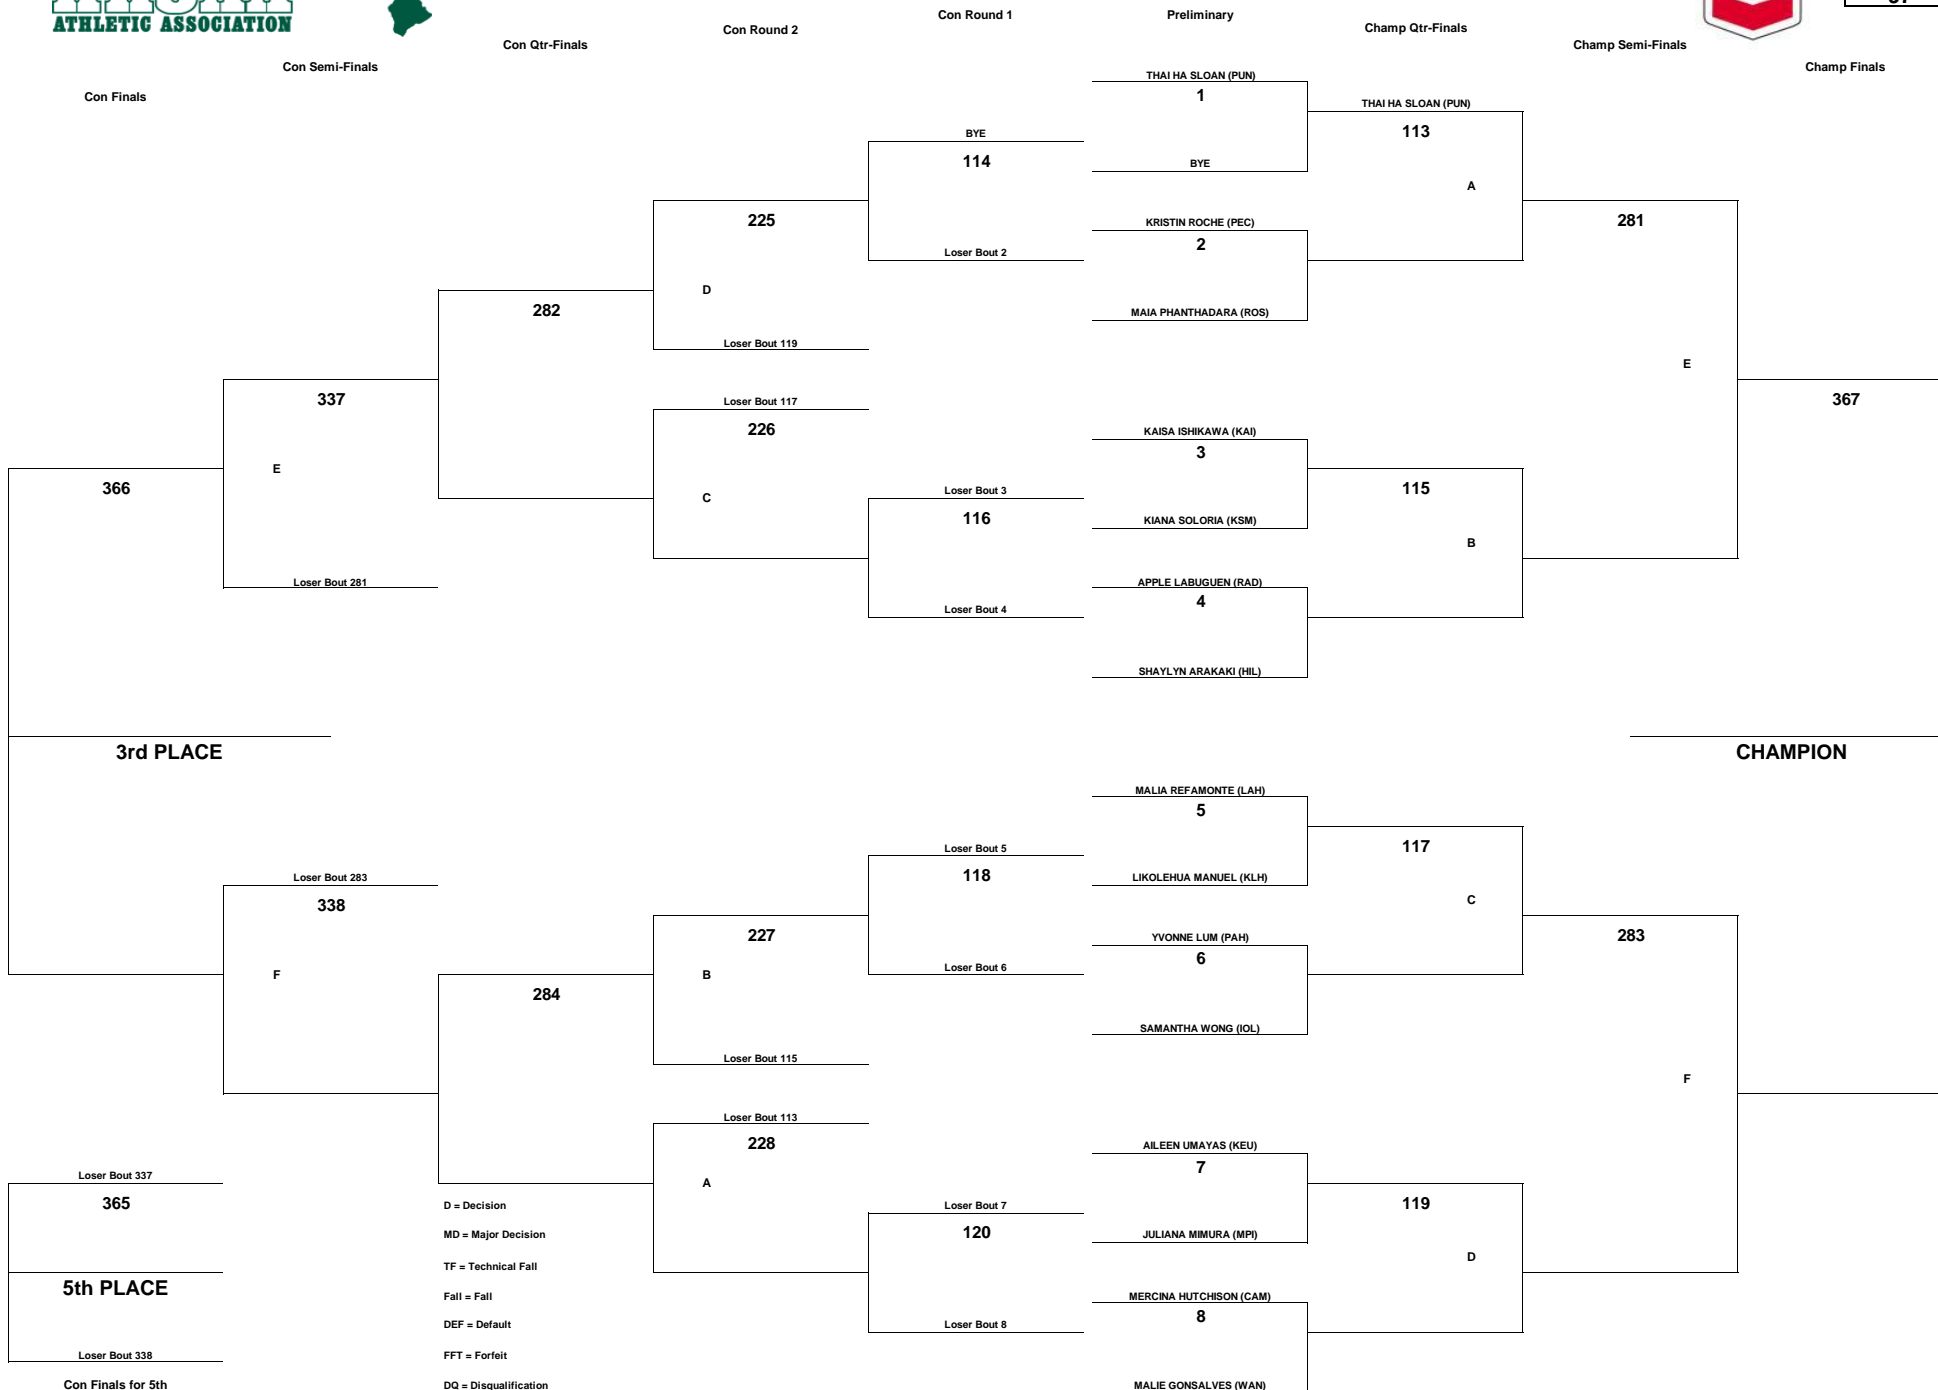

# CHEVRON-HAWAII HIGH SCHOOL ATHLETIC ASSOCIATION 2013 GIRLS WRESTLING CHAMPIONSHIPS

WEIGHT CLASS  
**97**

D = Decision  
 MD = Major Decision  
 TF = Technical Fall  
 Fall = Fall  
 DEF = Default  
 FFT = Forfeit  
 DQ = Disqualification