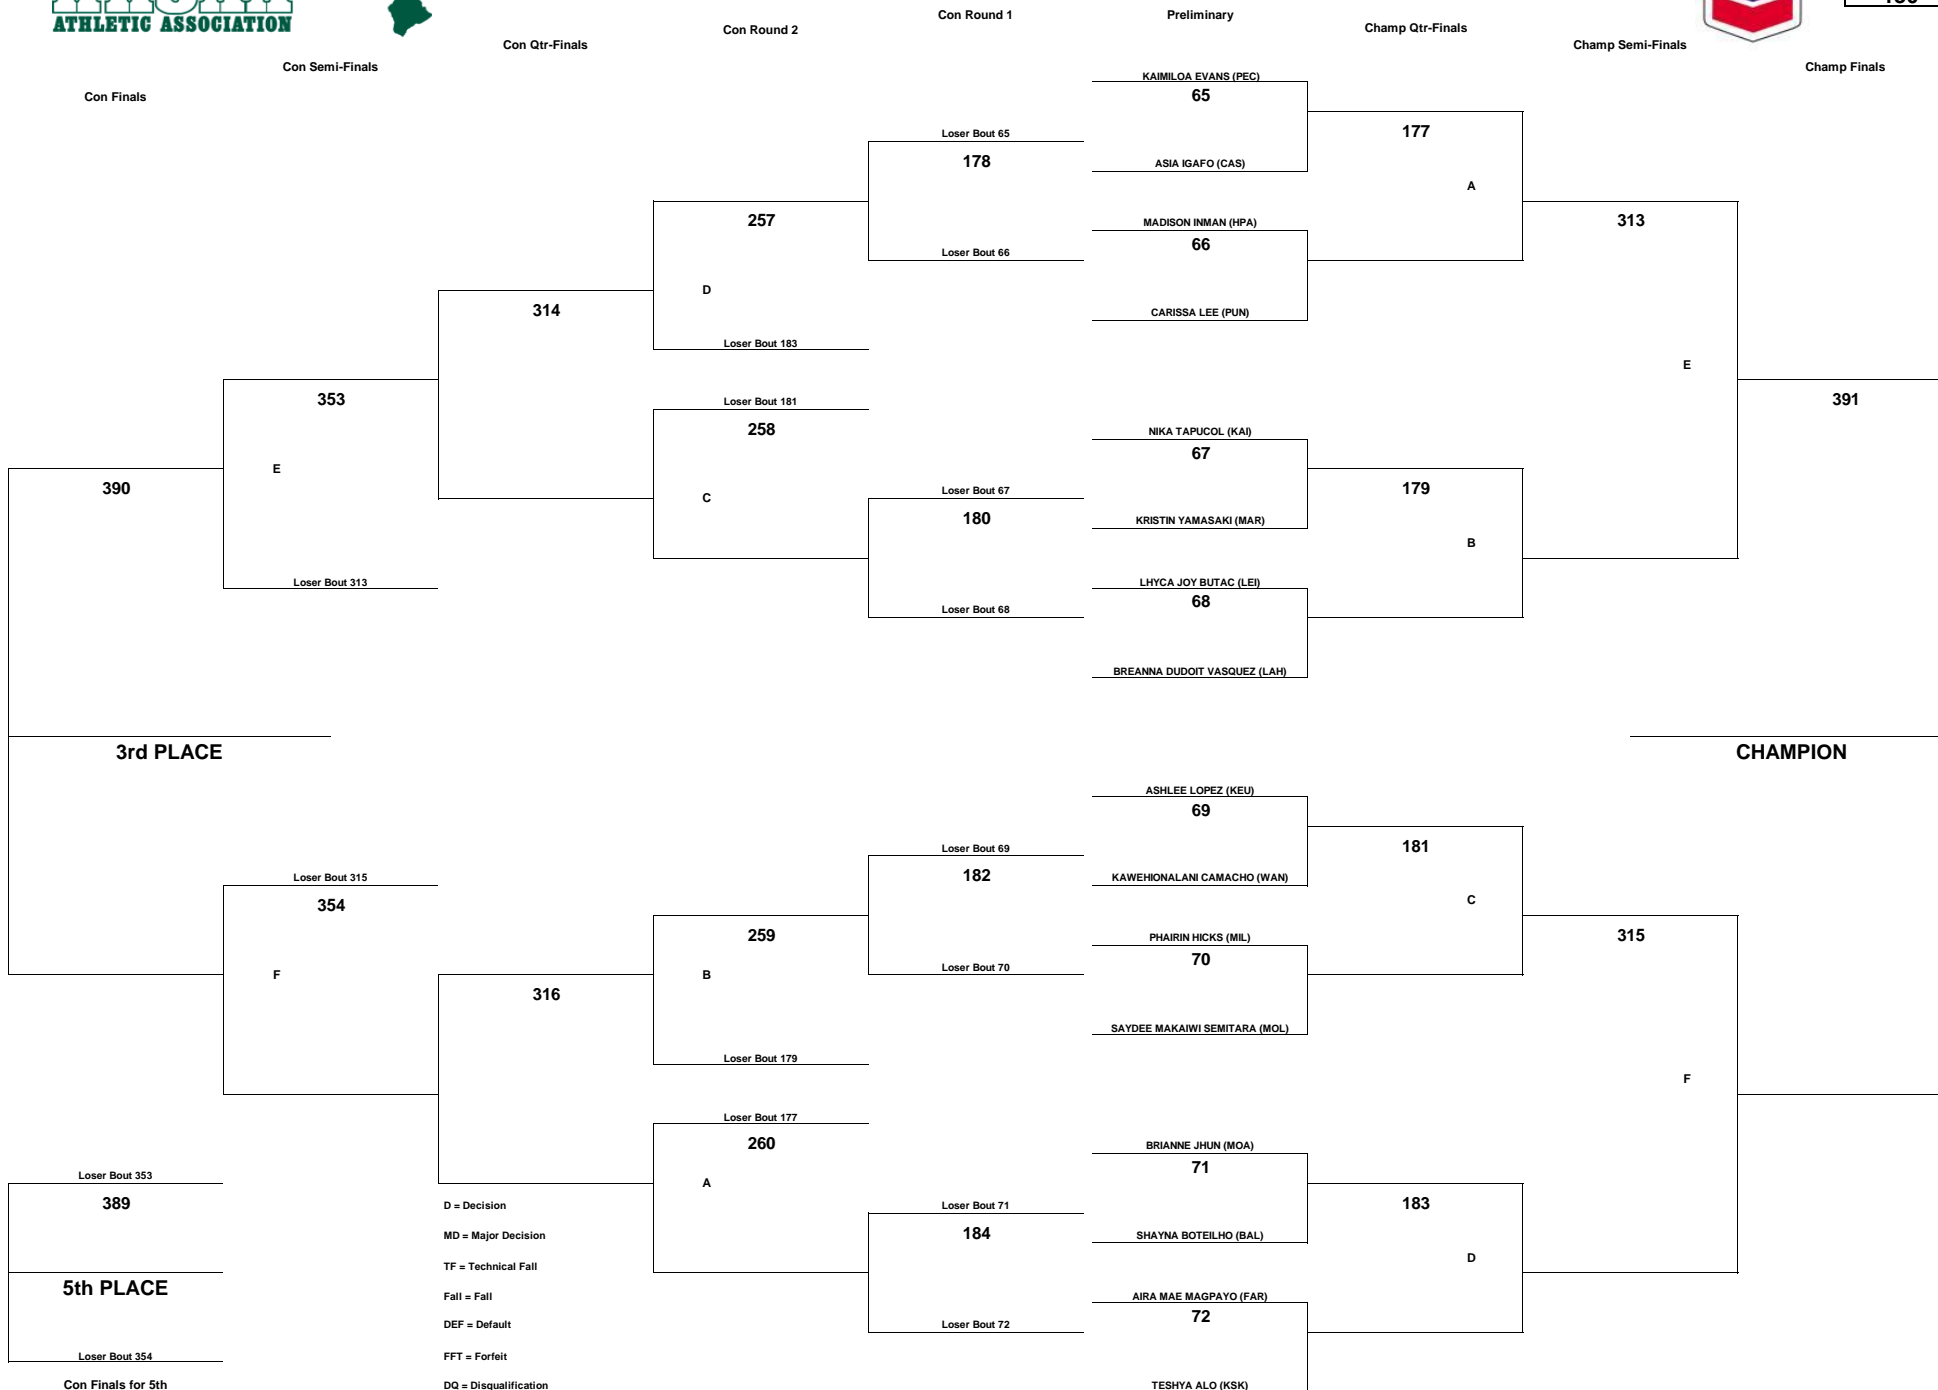

CHEVRON-HAWAII HIGH SCHOOL ATHLETIC ASSOCIATION 2013 GIRLS WRESTLING CHAMPIONSHIPS

WEIGHT CLASS
130