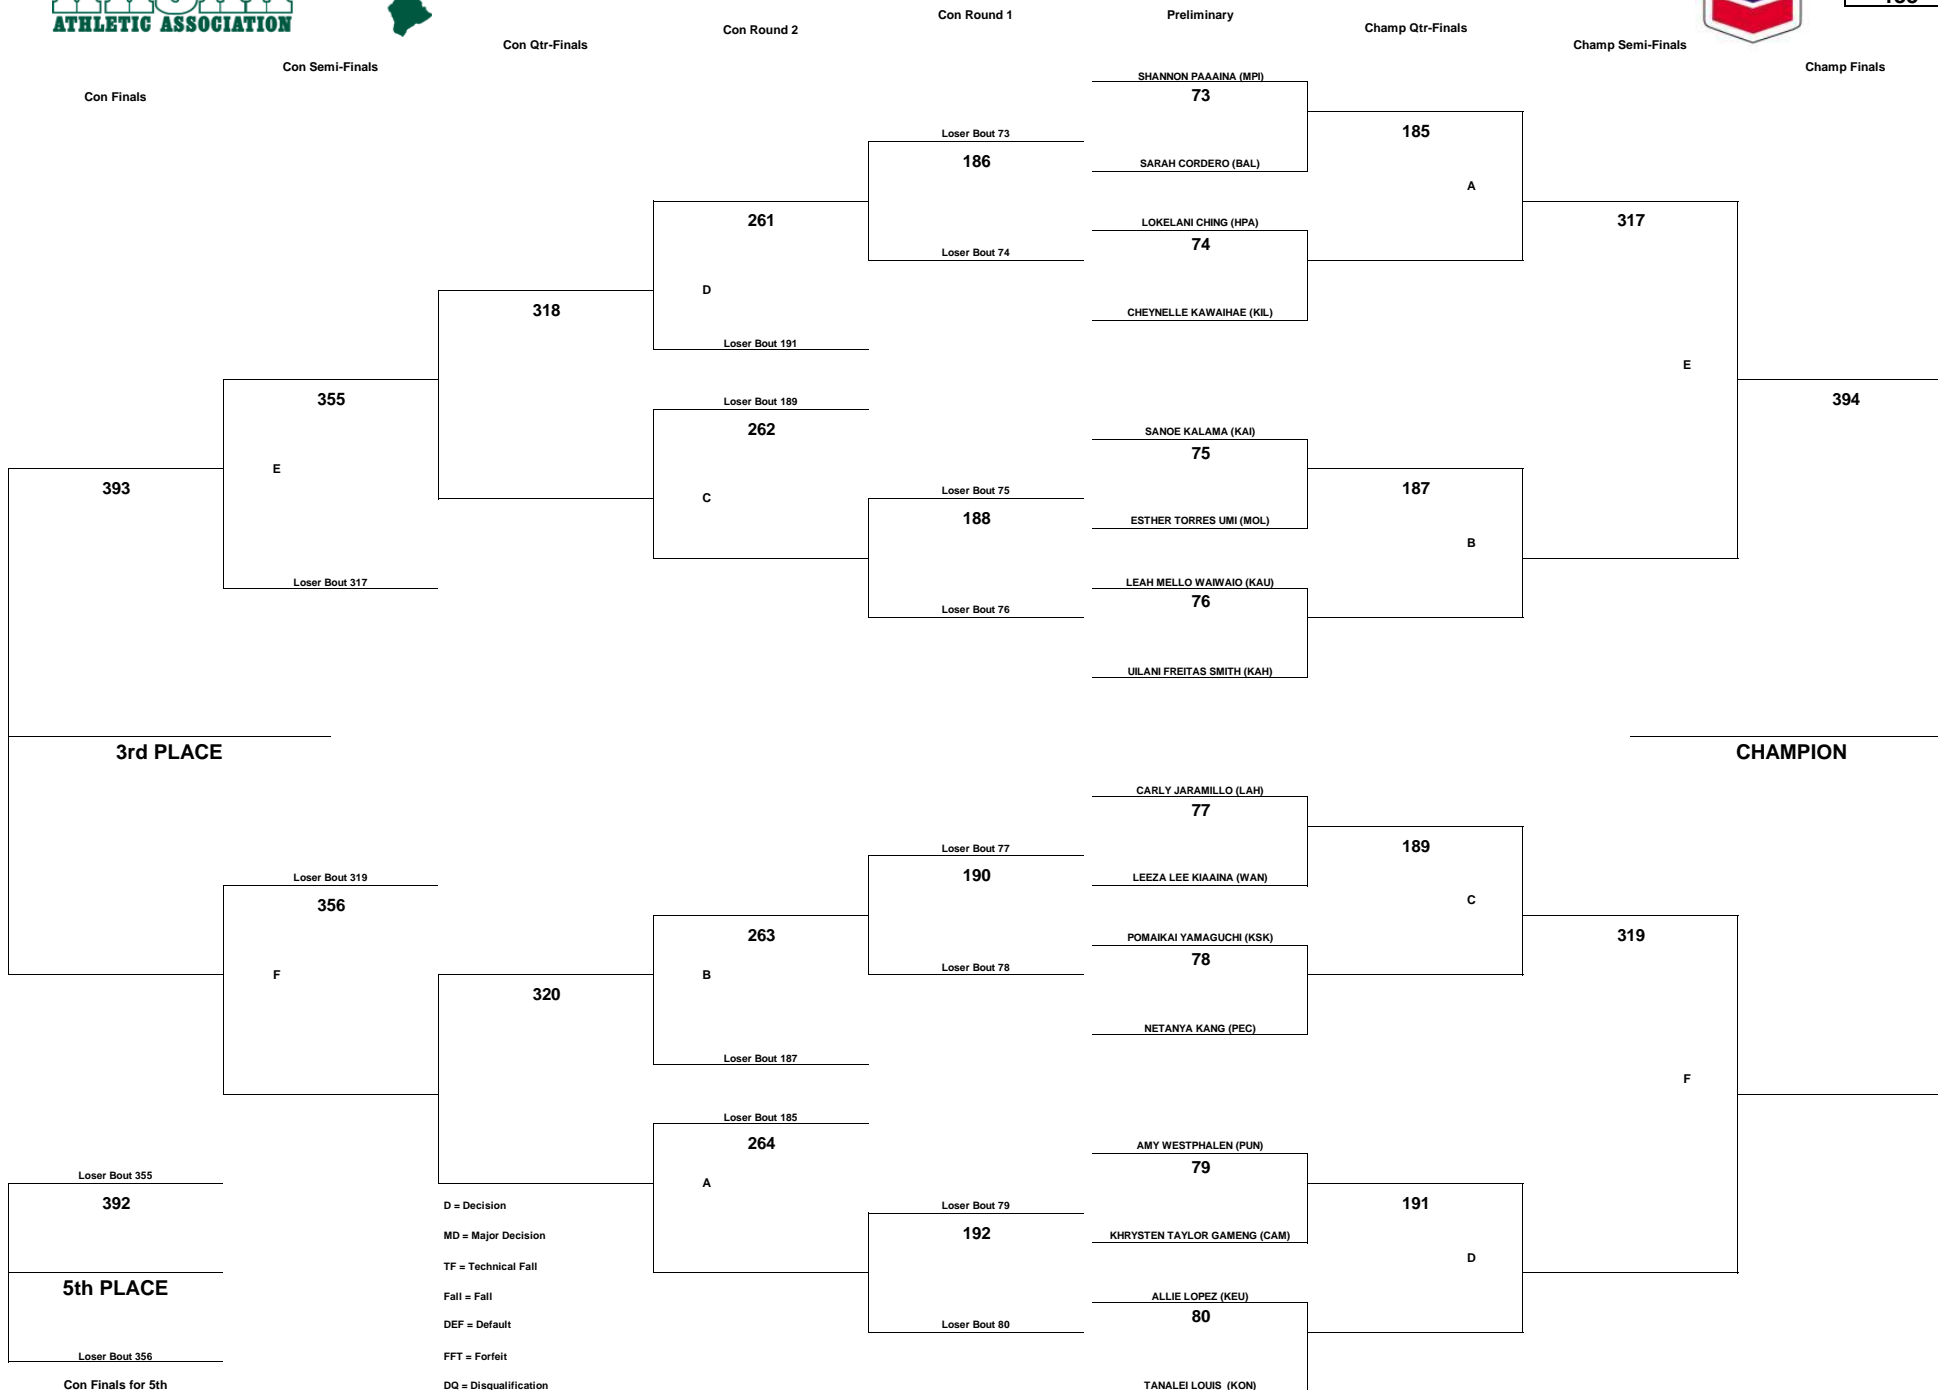

CHEVRON-HAWAII HIGH SCHOOL ATHLETIC ASSOCIATION 2013 GIRLS WRESTLING CHAMPIONSHIPS

WEIGHT CLASS
135