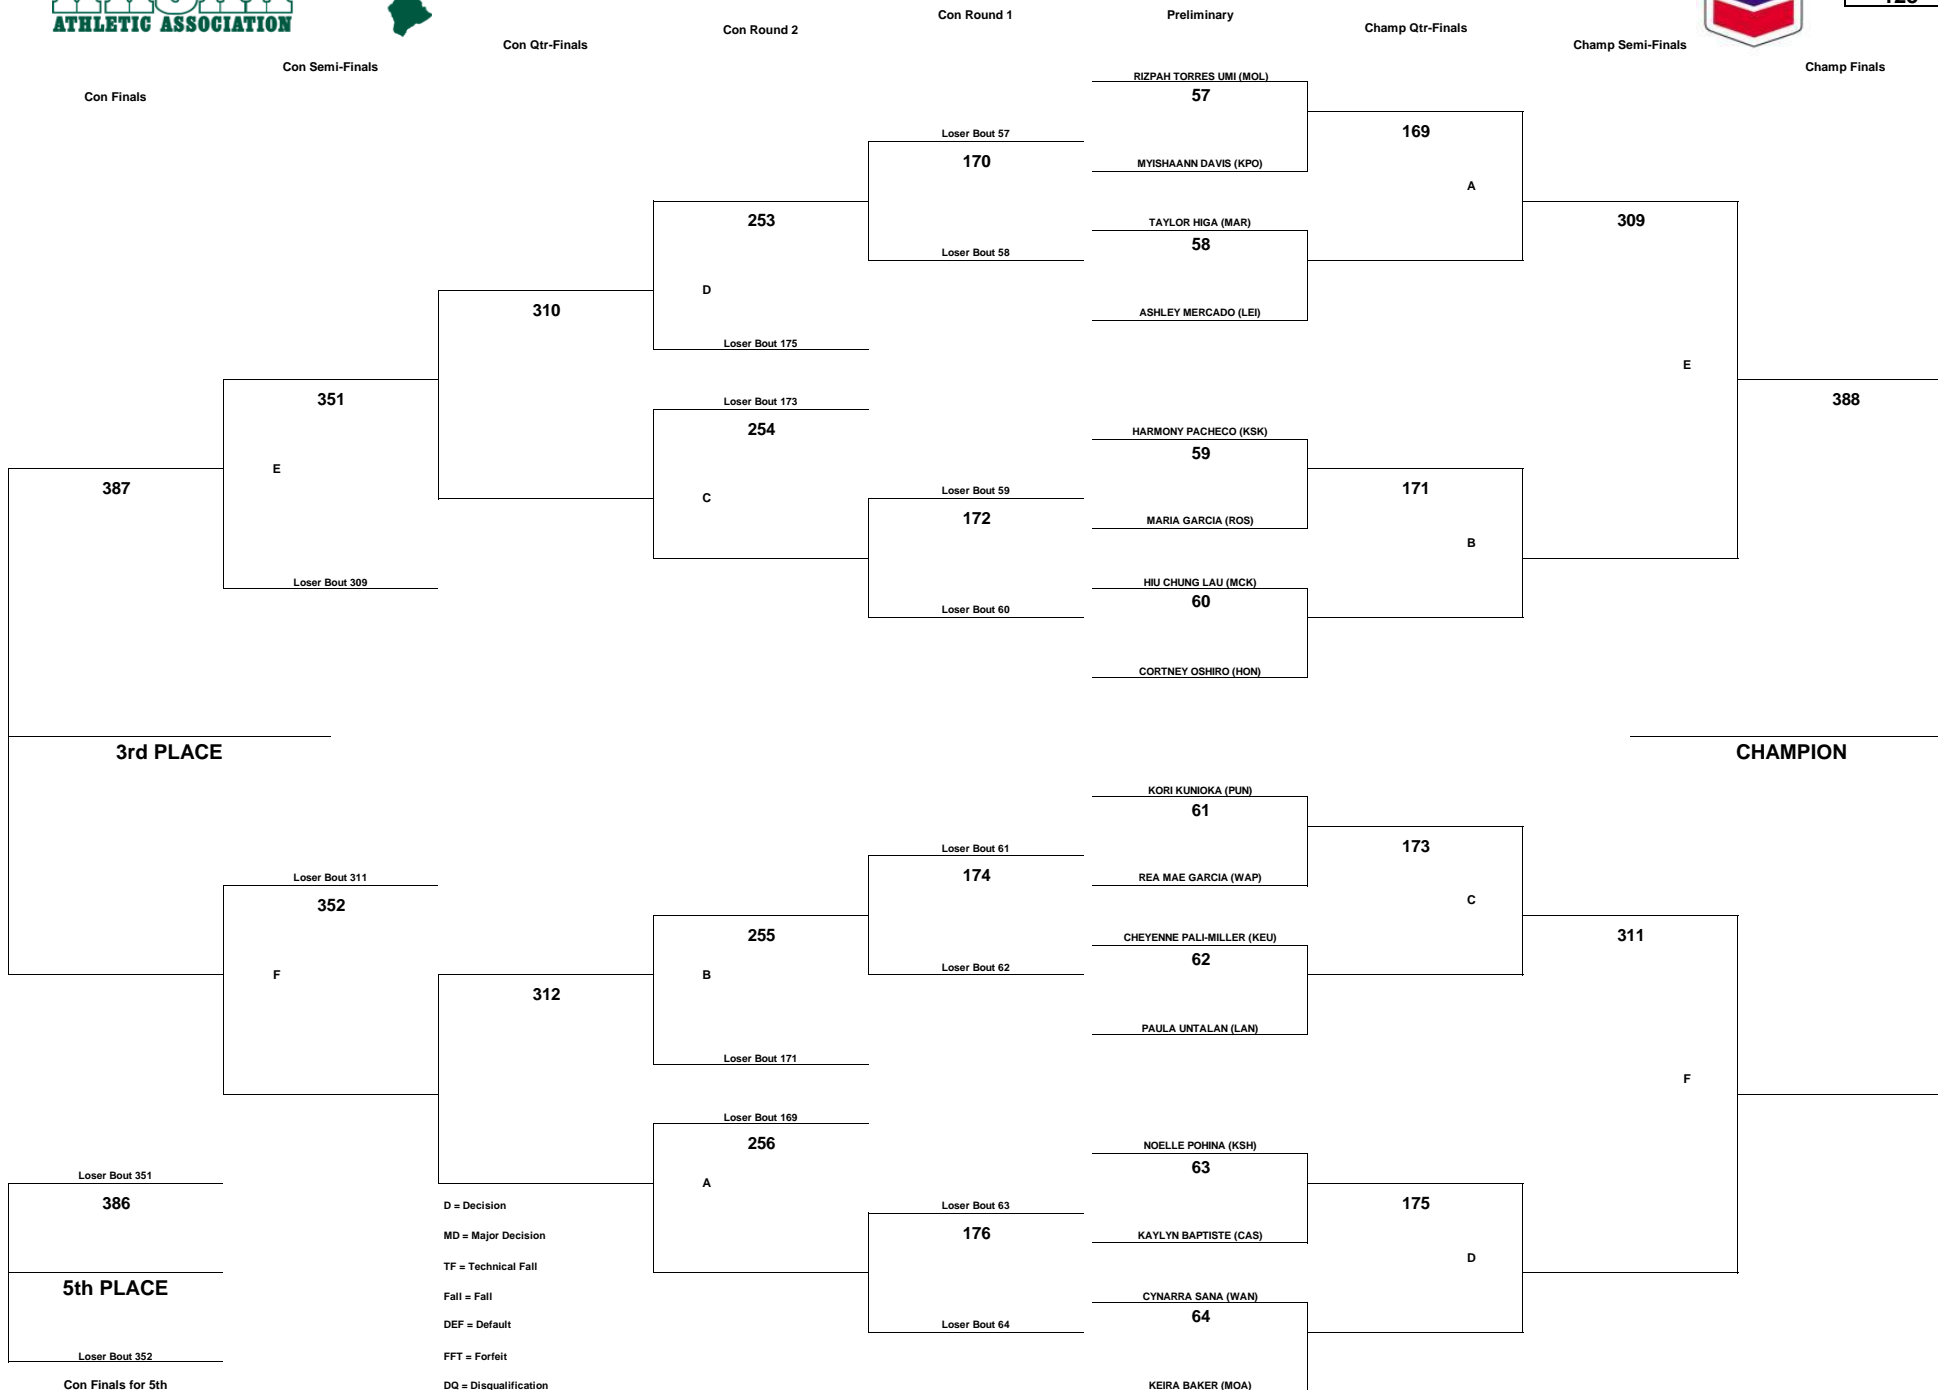

CHEVRON-HAWAII HIGH SCHOOL ATHLETIC ASSOCIATION 2013 GIRLS WRESTLING CHAMPIONSHIPS

WEIGHT CLASS
125