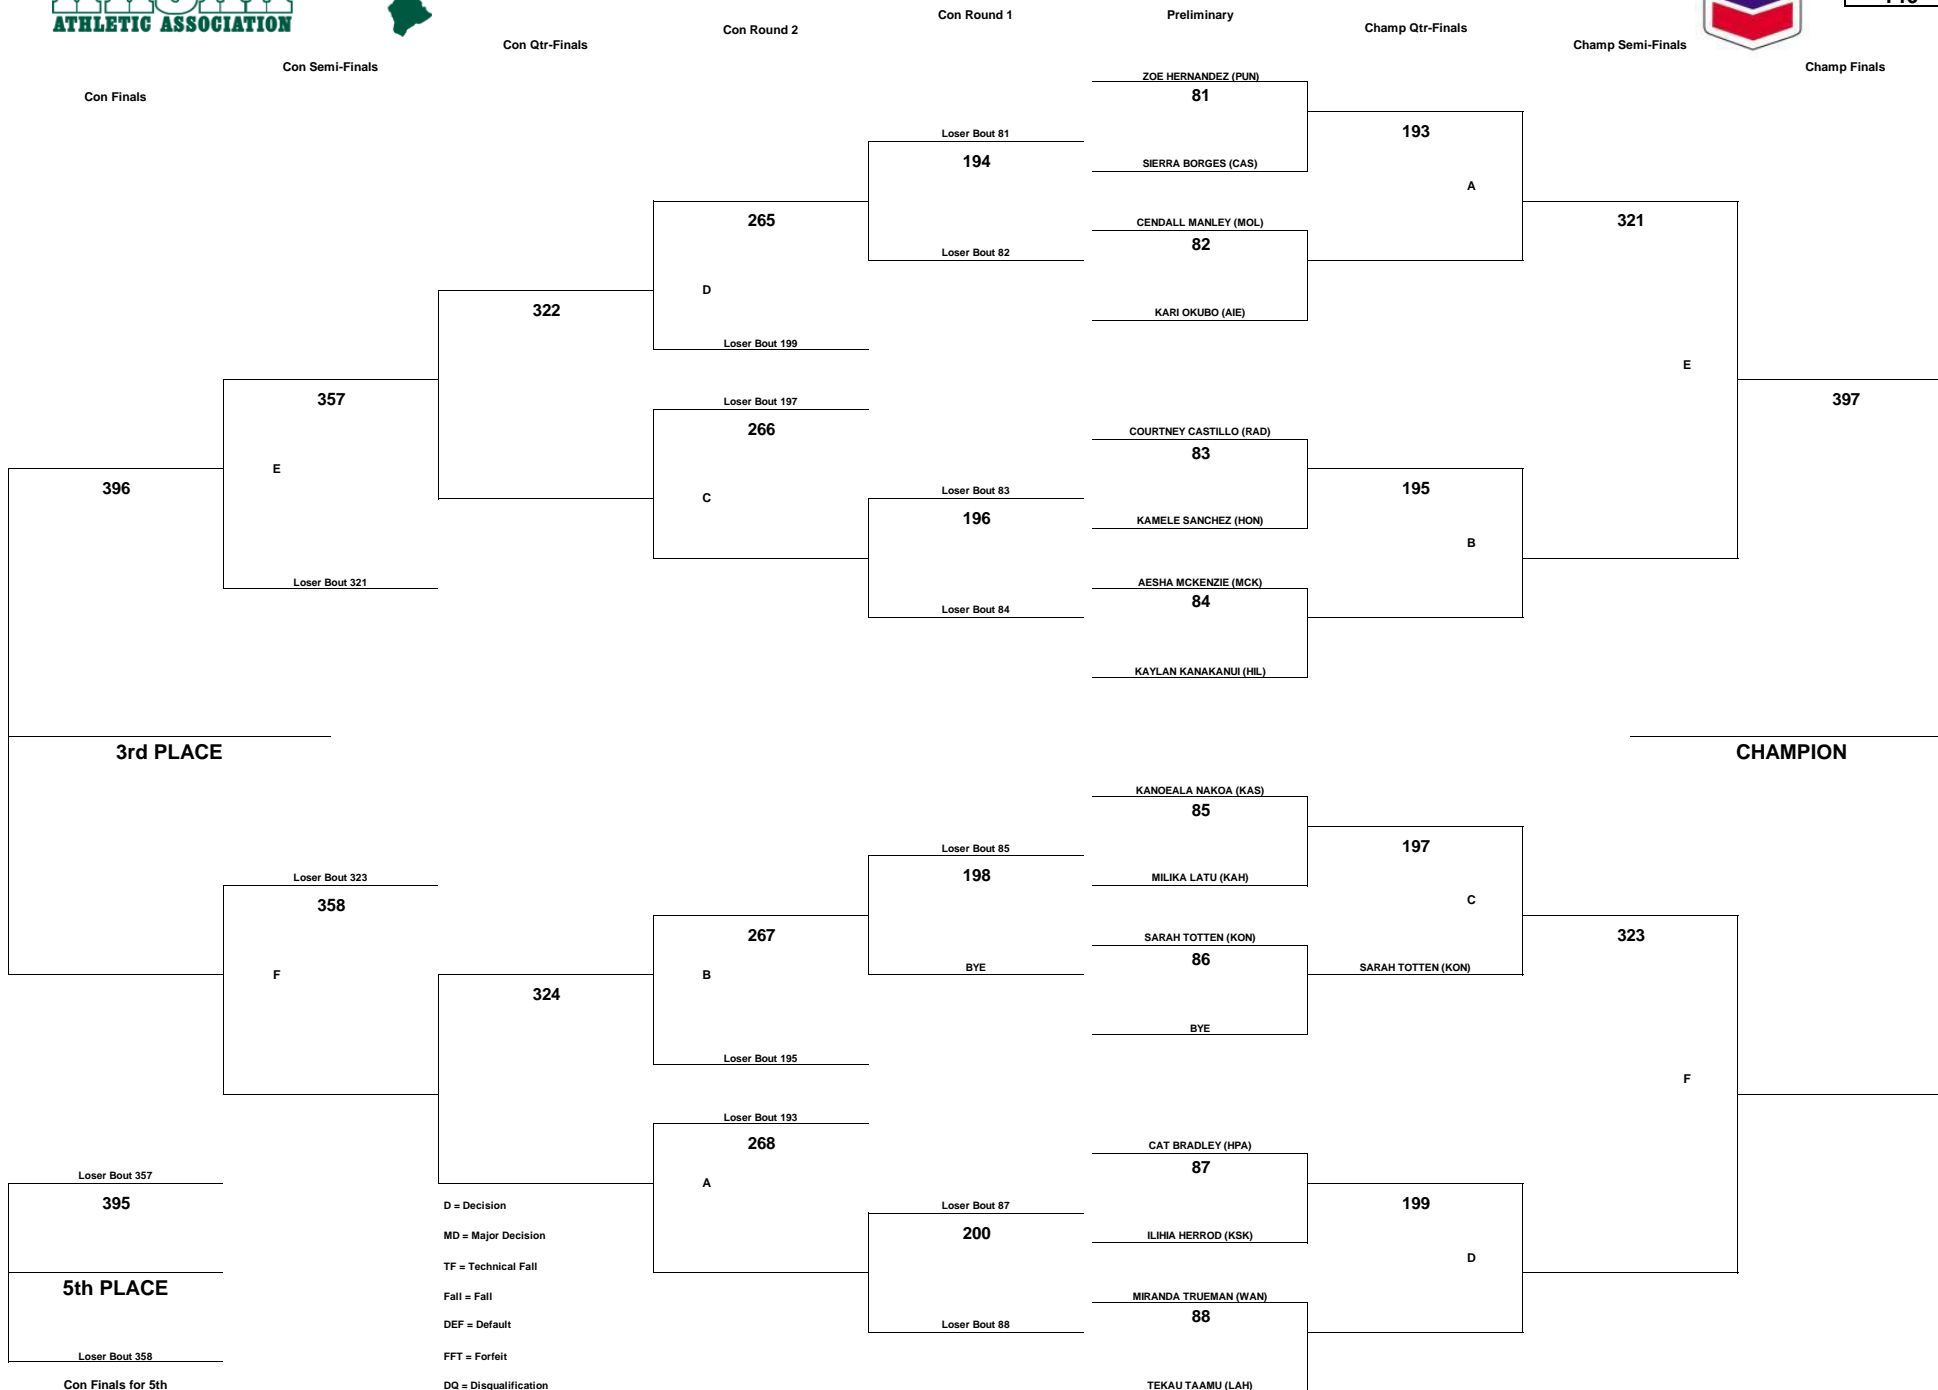

CHEVRON-HAWAII HIGH SCHOOL ATHLETIC ASSOCIATION 2013 GIRLS WRESTLING CHAMPIONSHIPS

WEIGHT CLASS
140