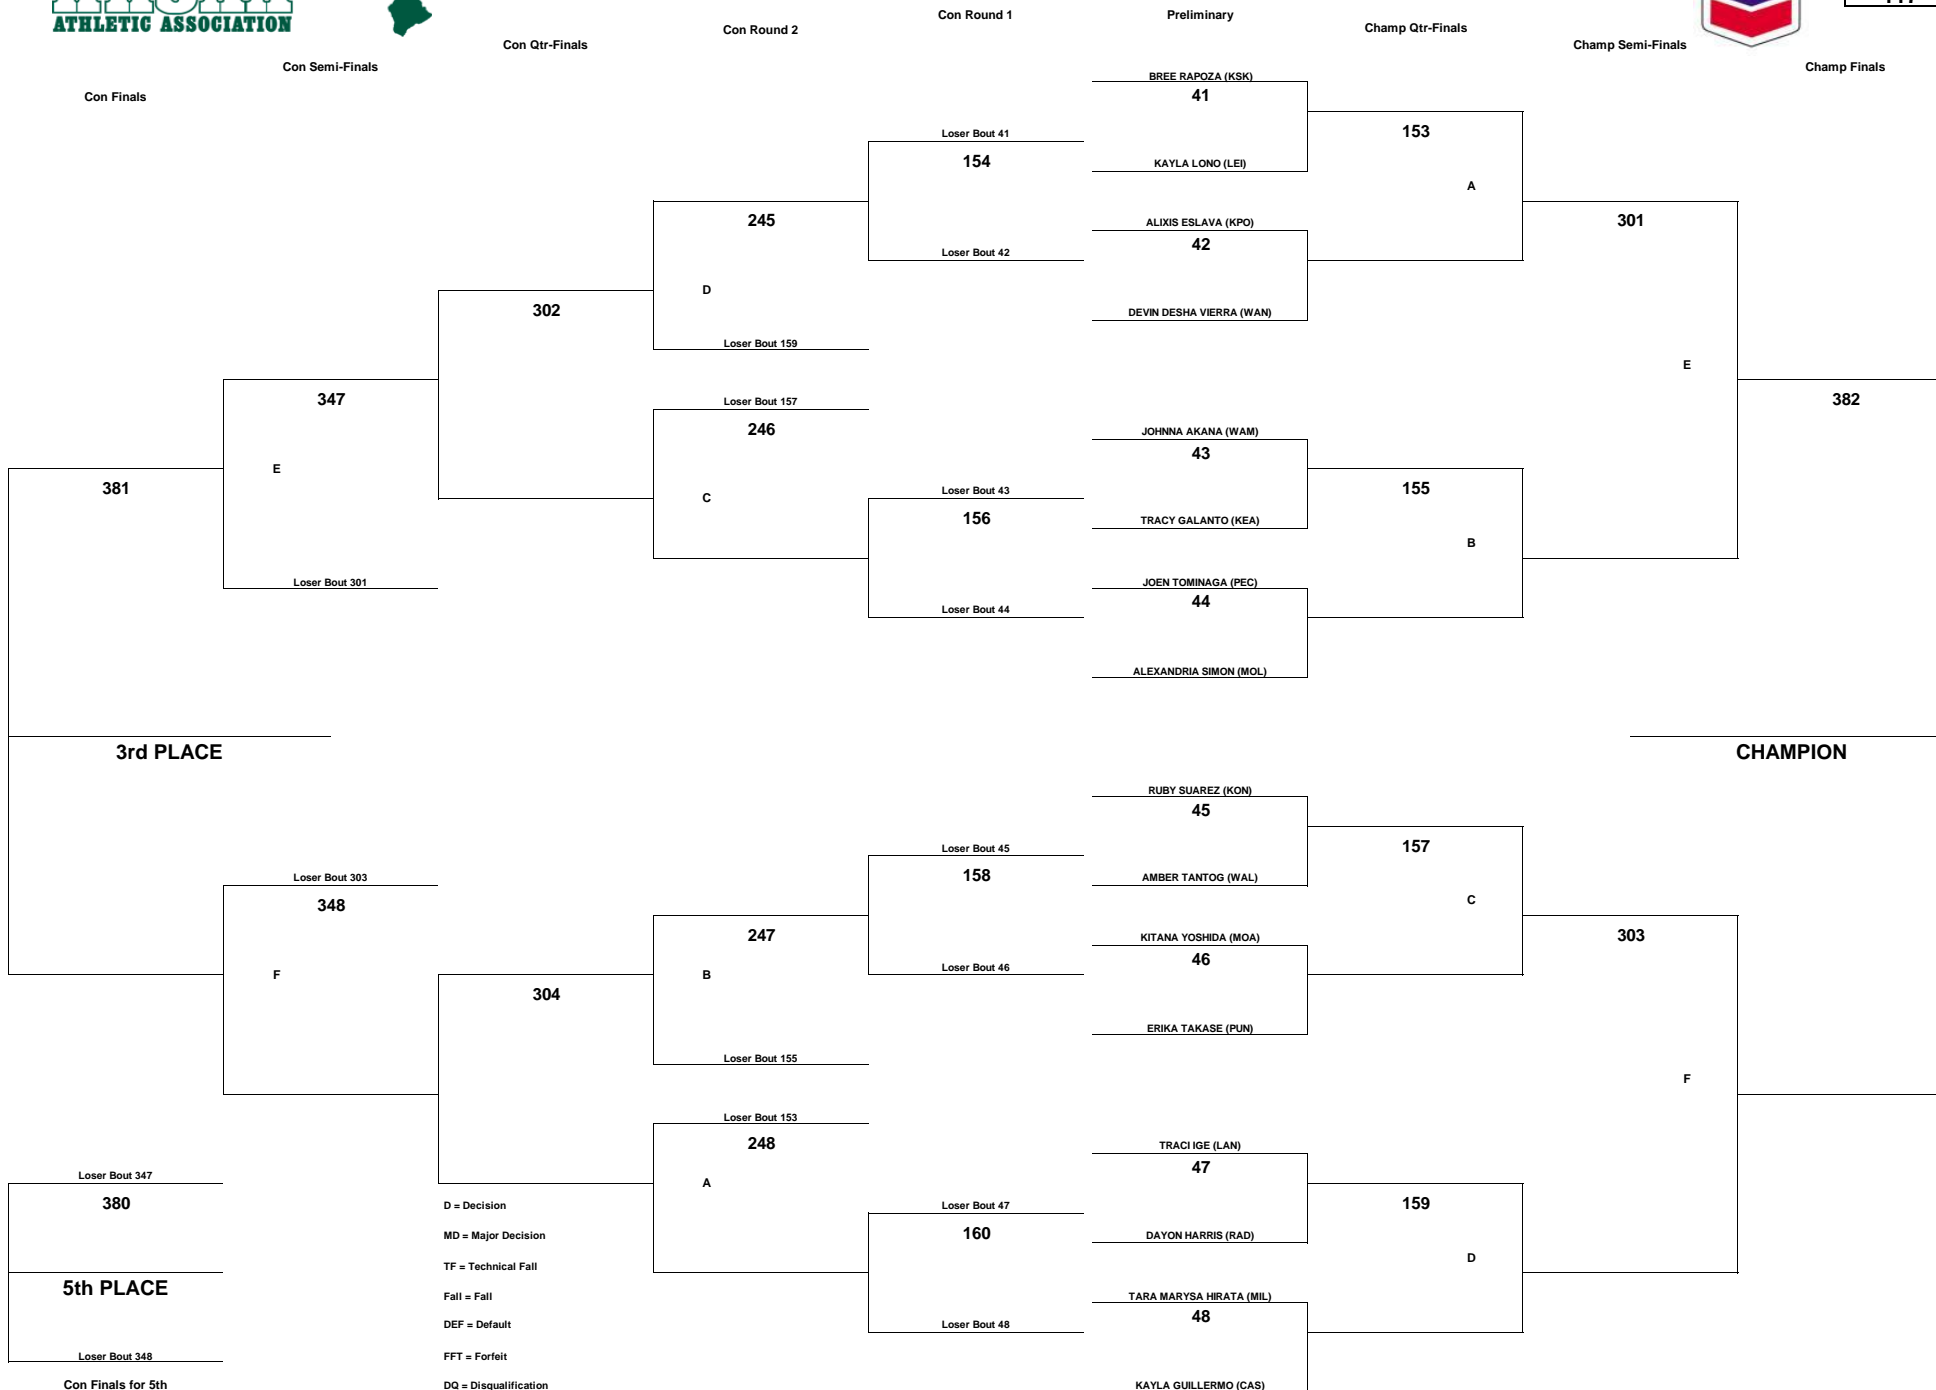

CHEVRON-HAWAII HIGH SCHOOL ATHLETIC ASSOCIATION 2013 GIRLS WRESTLING CHAMPIONSHIPS

WEIGHT CLASS
117