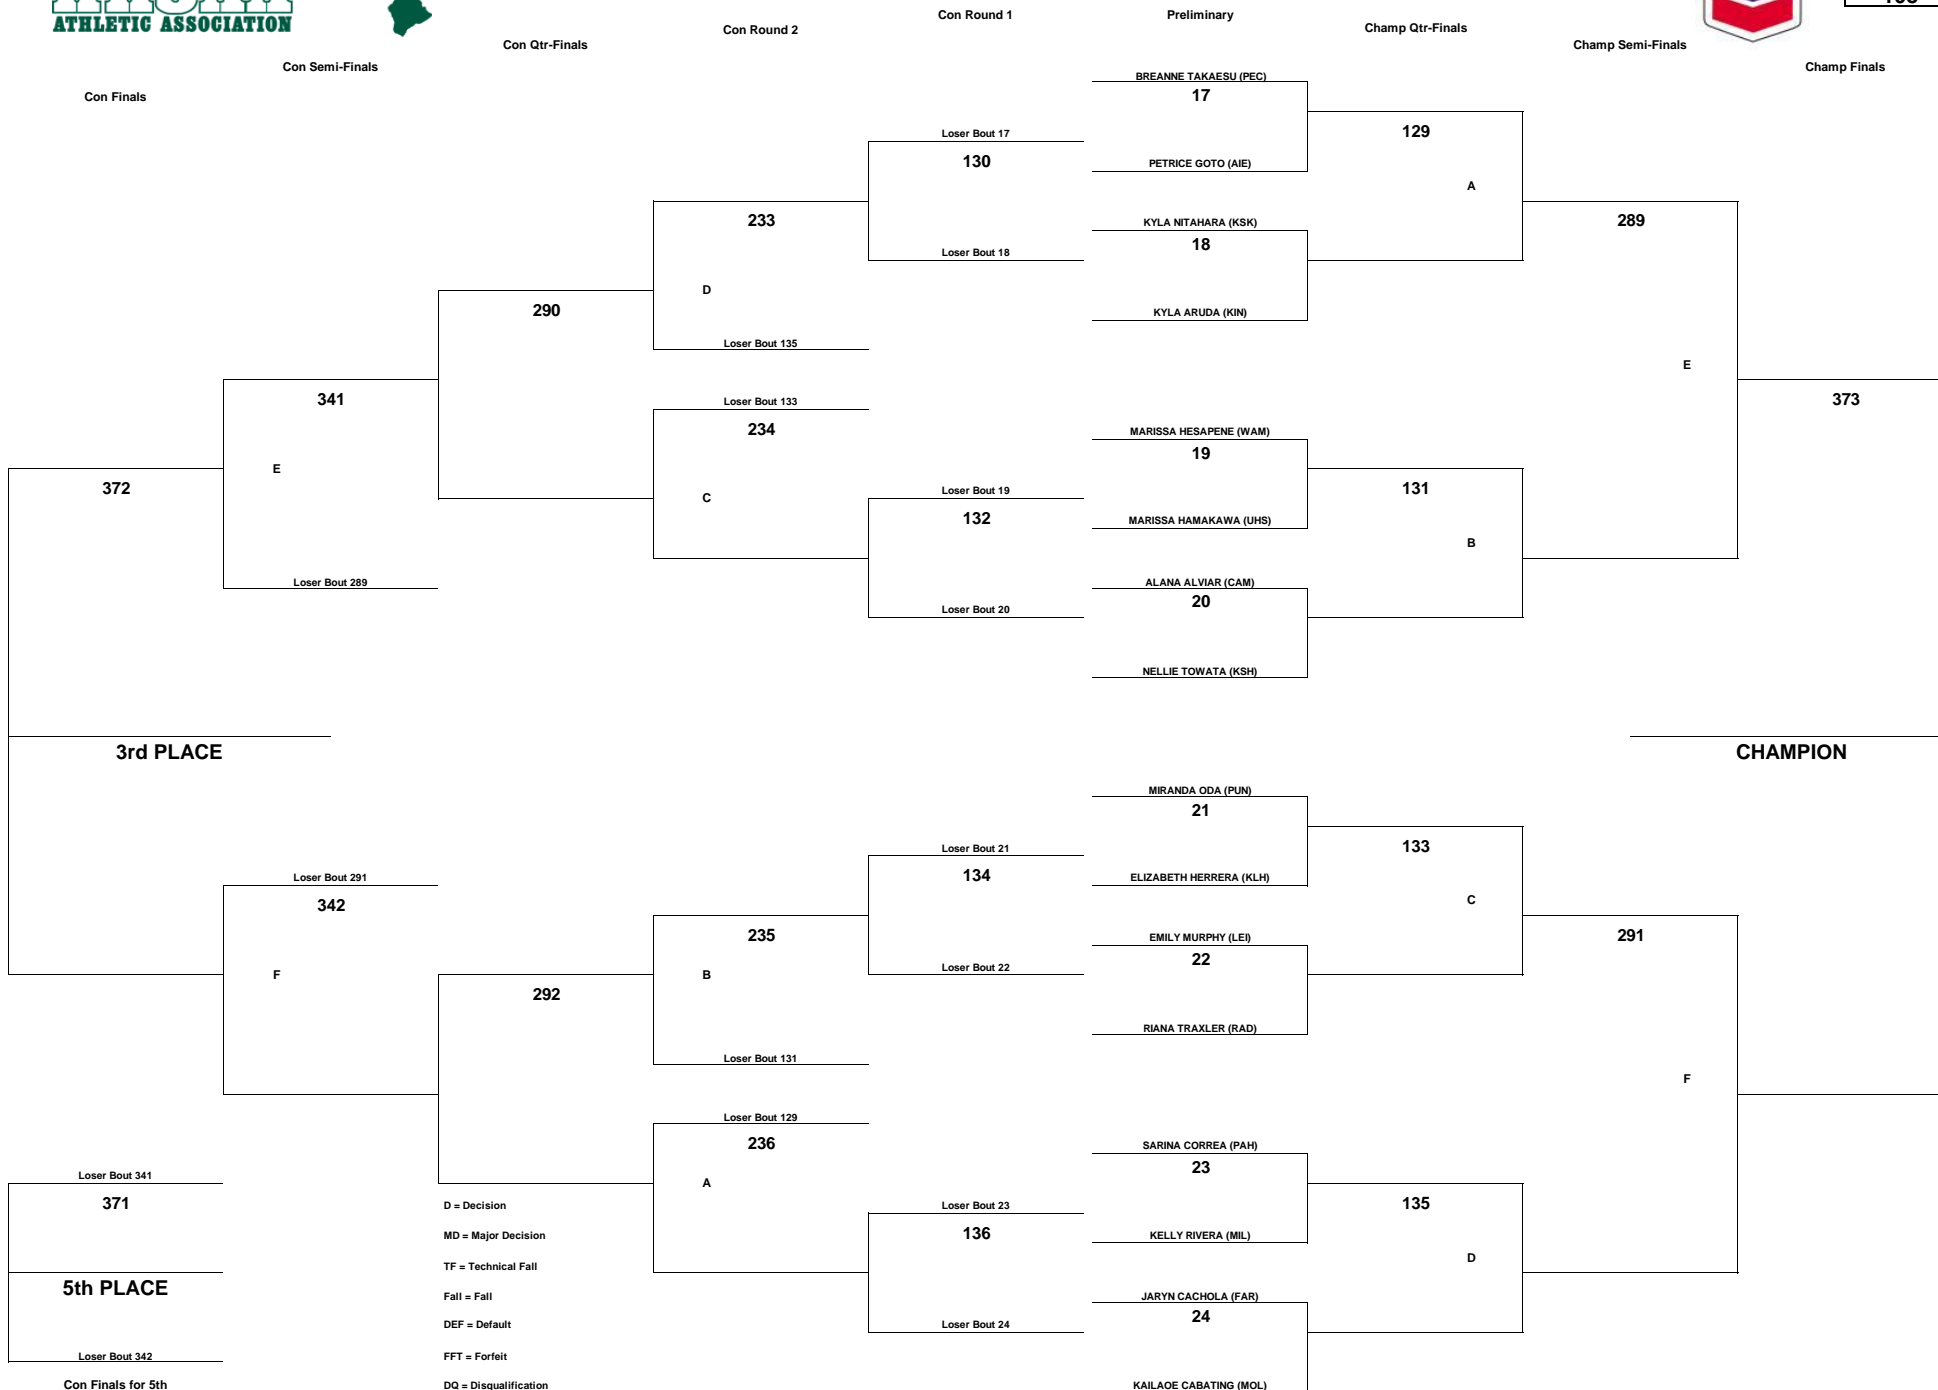

CHEVRON-HAWAII HIGH SCHOOL ATHLETIC ASSOCIATION 2013 GIRLS WRESTLING CHAMPIONSHIPS

WEIGHT CLASS
105