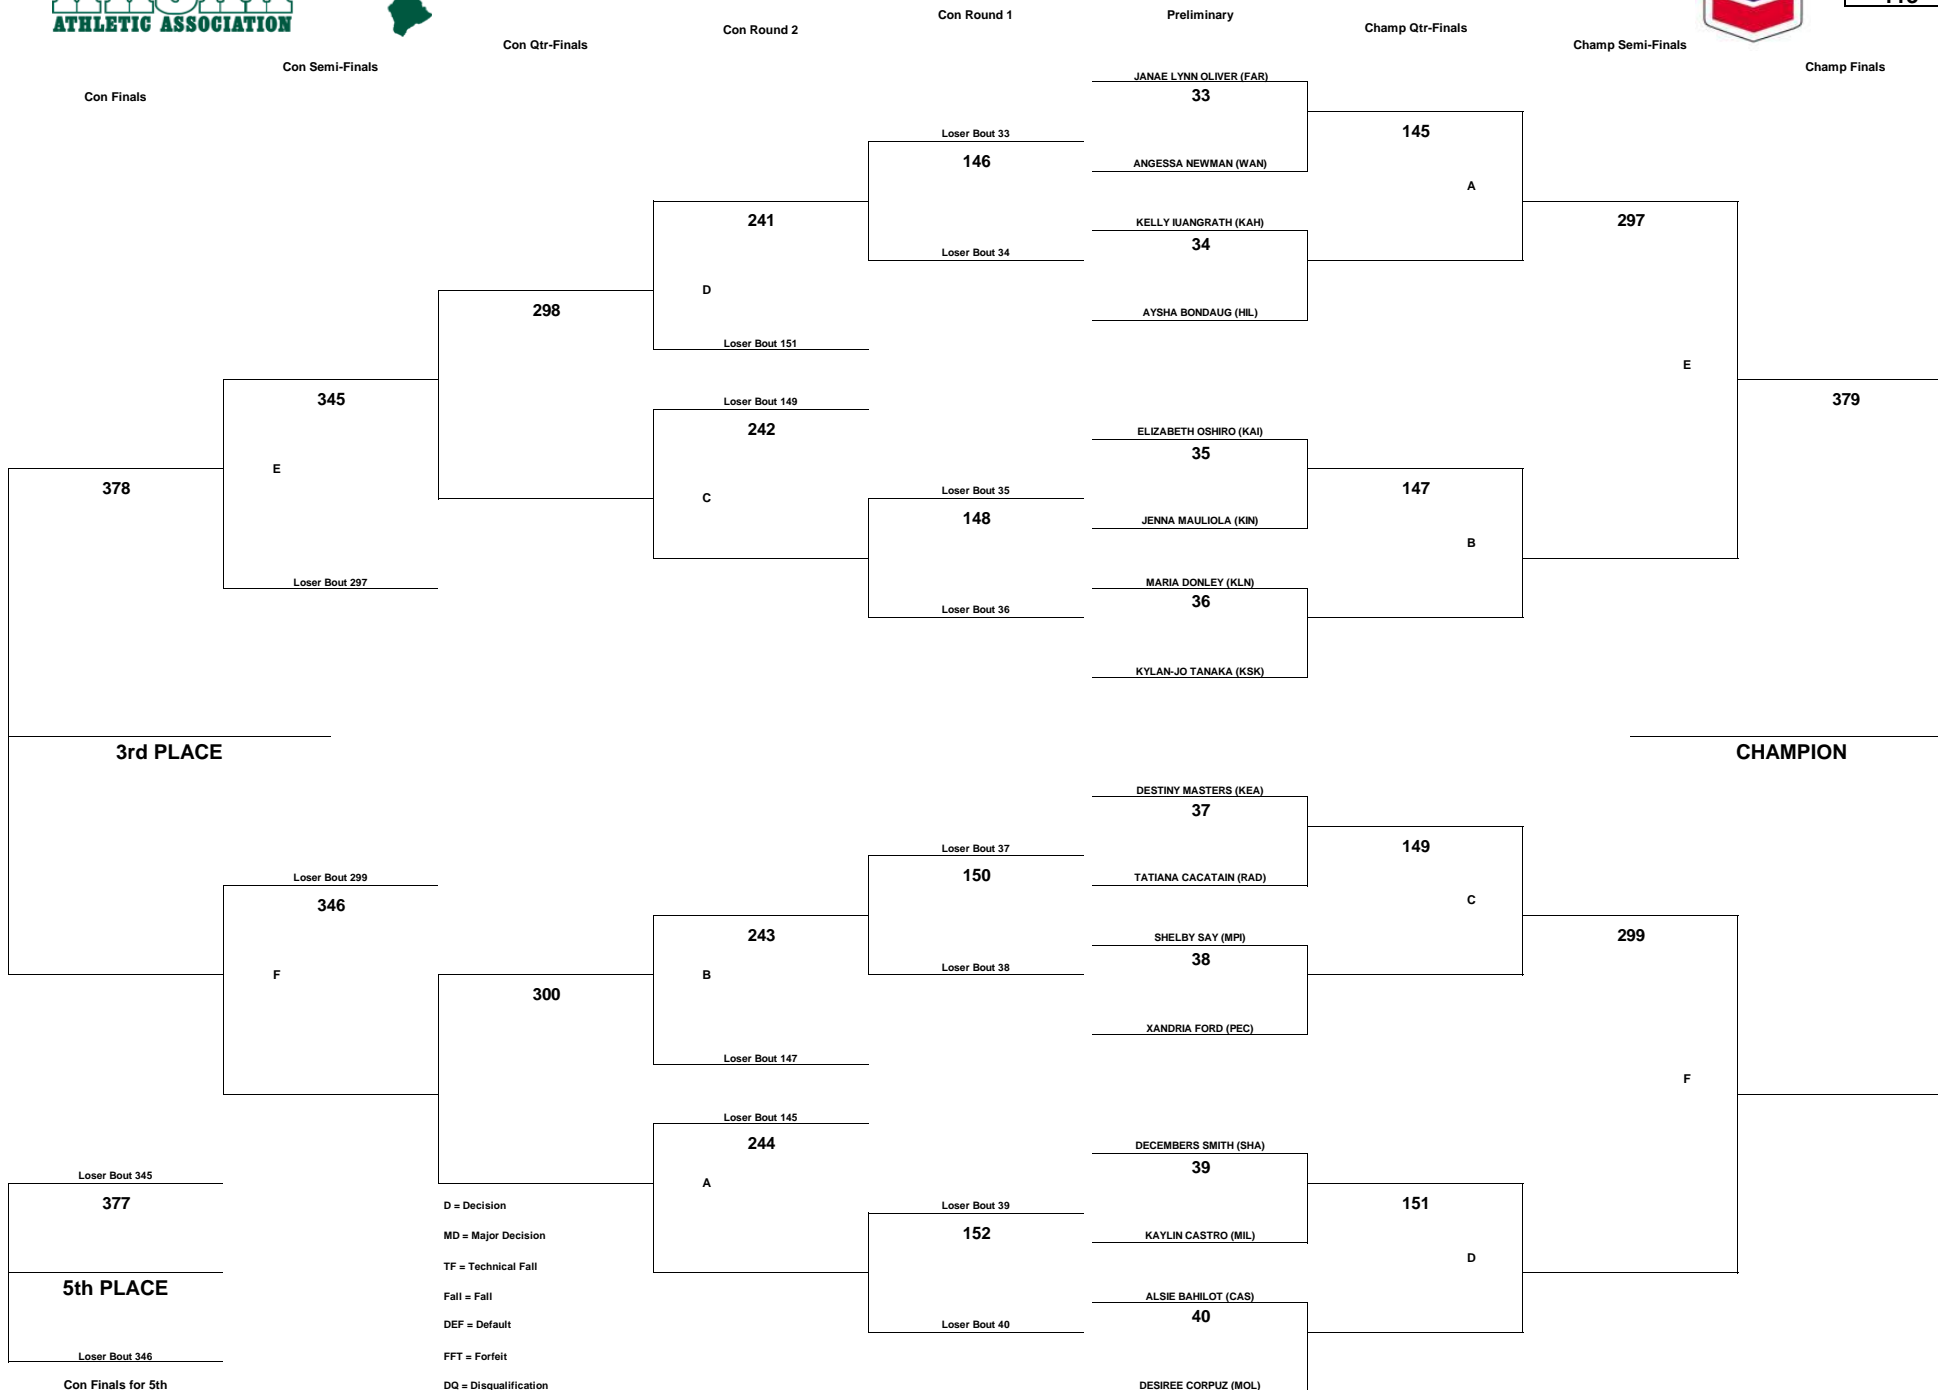

CHEVRON-HAWAII HIGH SCHOOL ATHLETIC ASSOCIATION 2013 GIRLS WRESTLING CHAMPIONSHIPS

WEIGHT CLASS
113