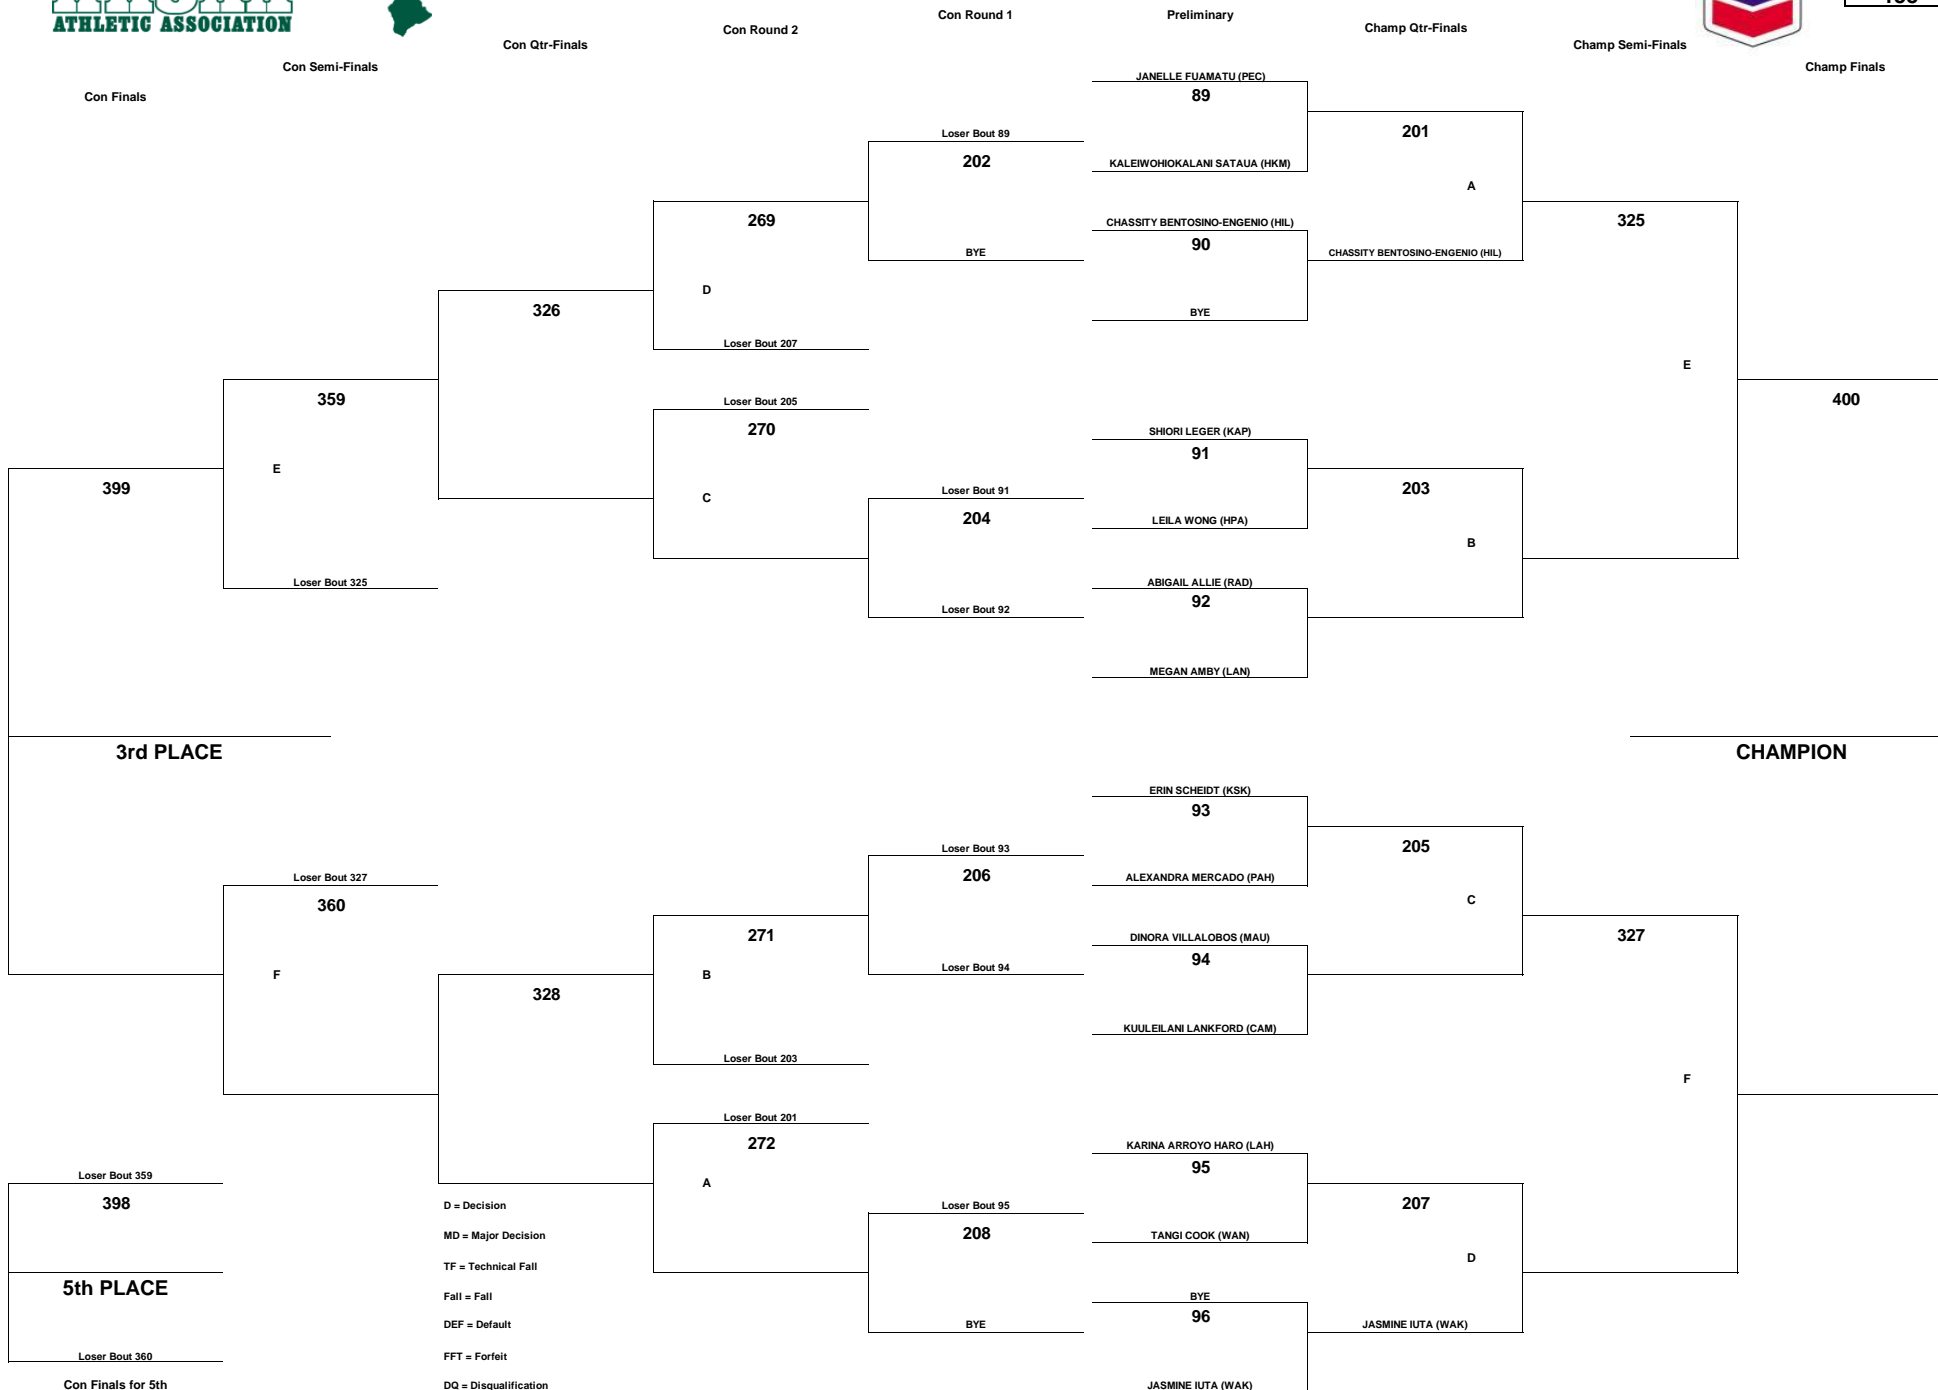

CHEVRON-HAWAII HIGH SCHOOL ATHLETIC ASSOCIATION 2013 GIRLS WRESTLING CHAMPIONSHIPS

WEIGHT CLASS
155