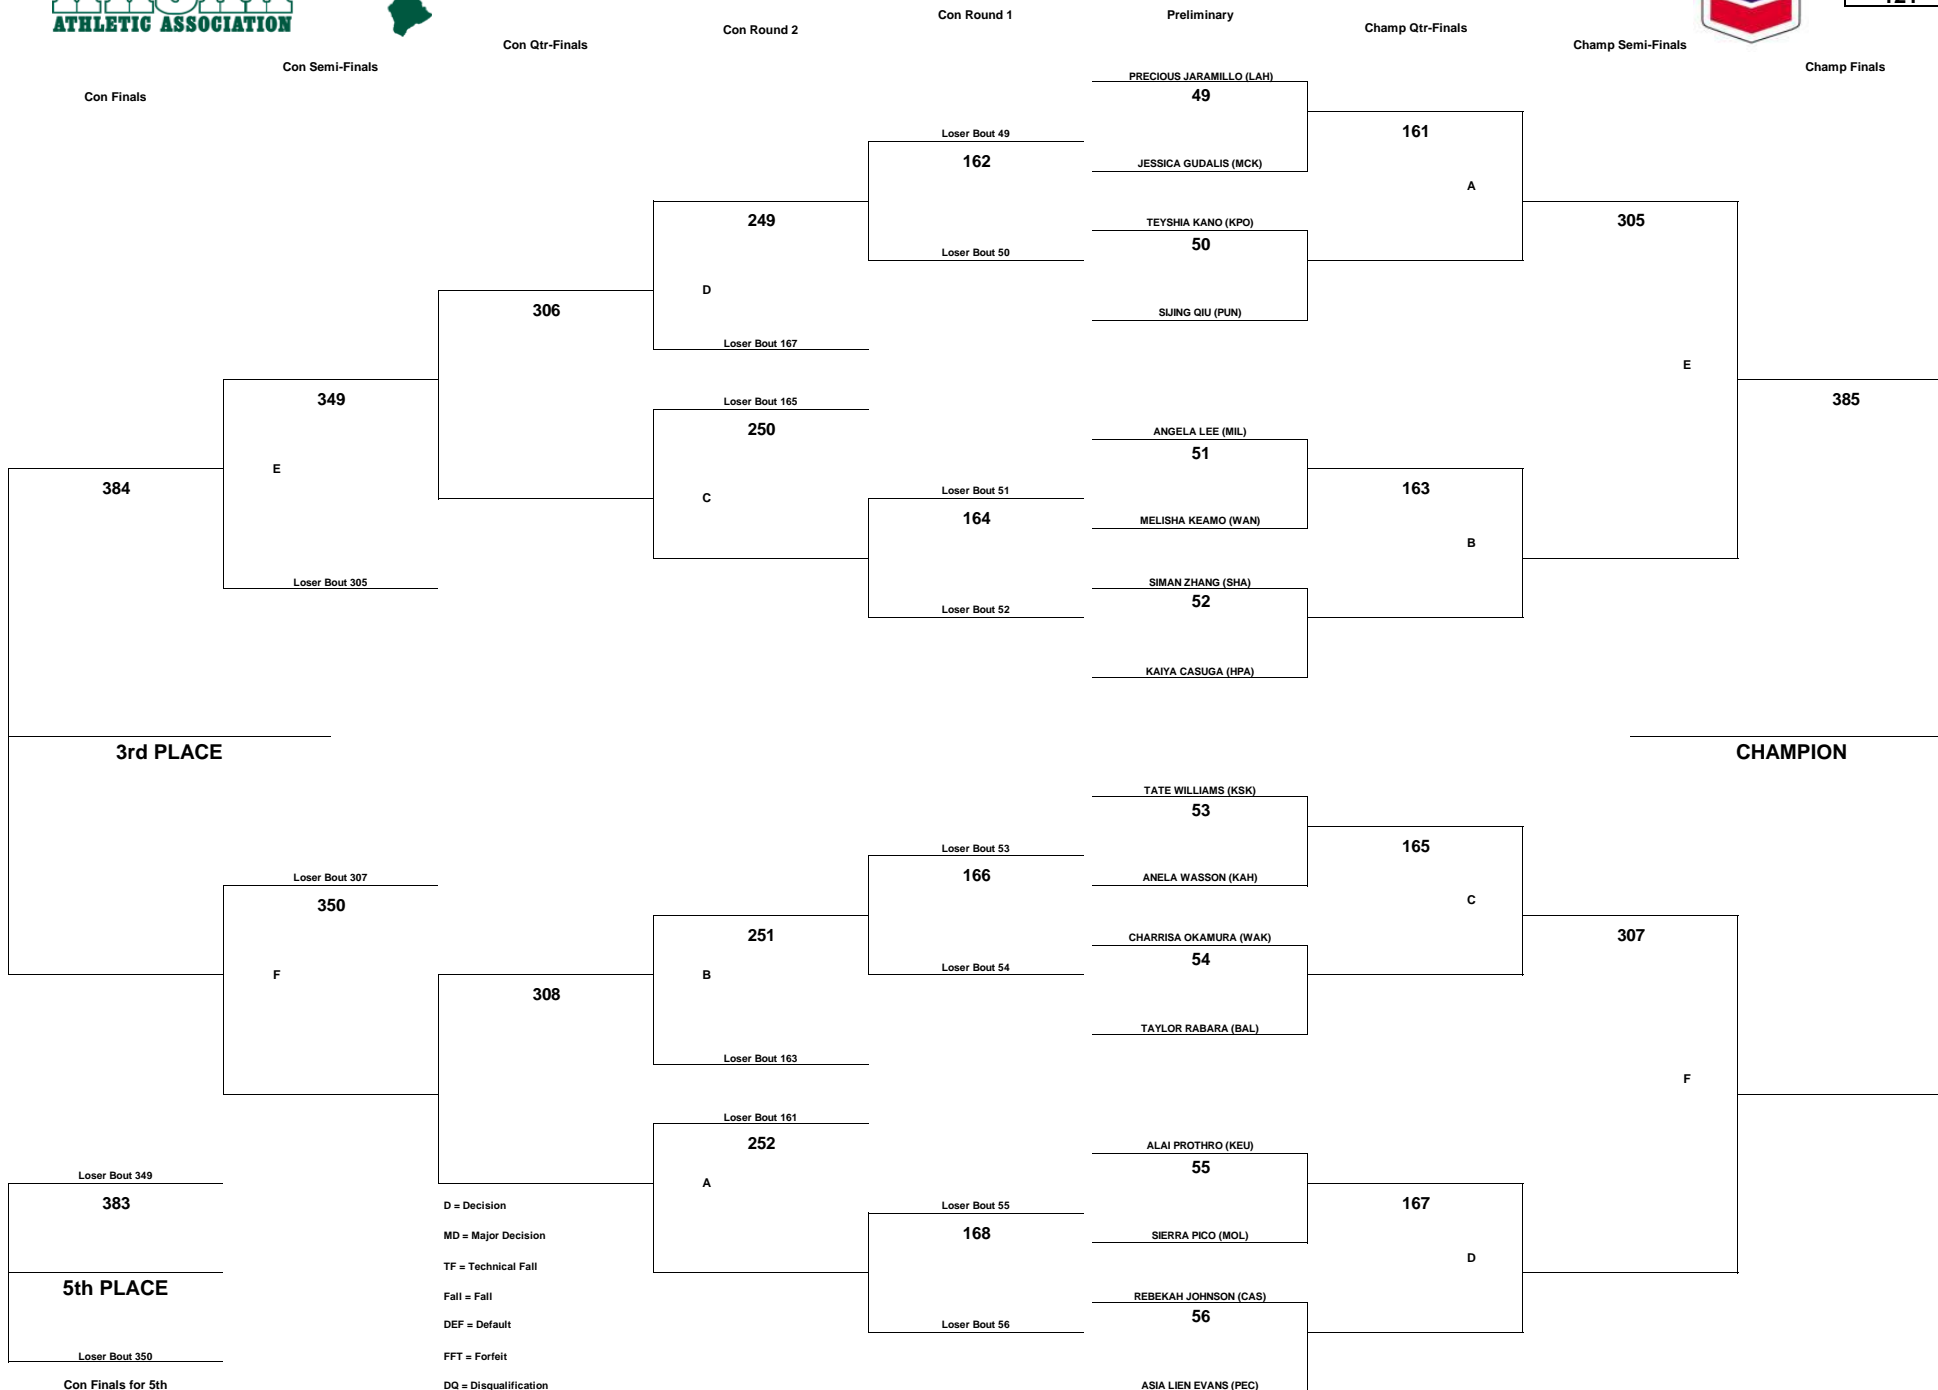

CHEVRON-HAWAII HIGH SCHOOL ATHLETIC ASSOCIATION 2013 GIRLS WRESTLING CHAMPIONSHIPS

WEIGHT CLASS
121