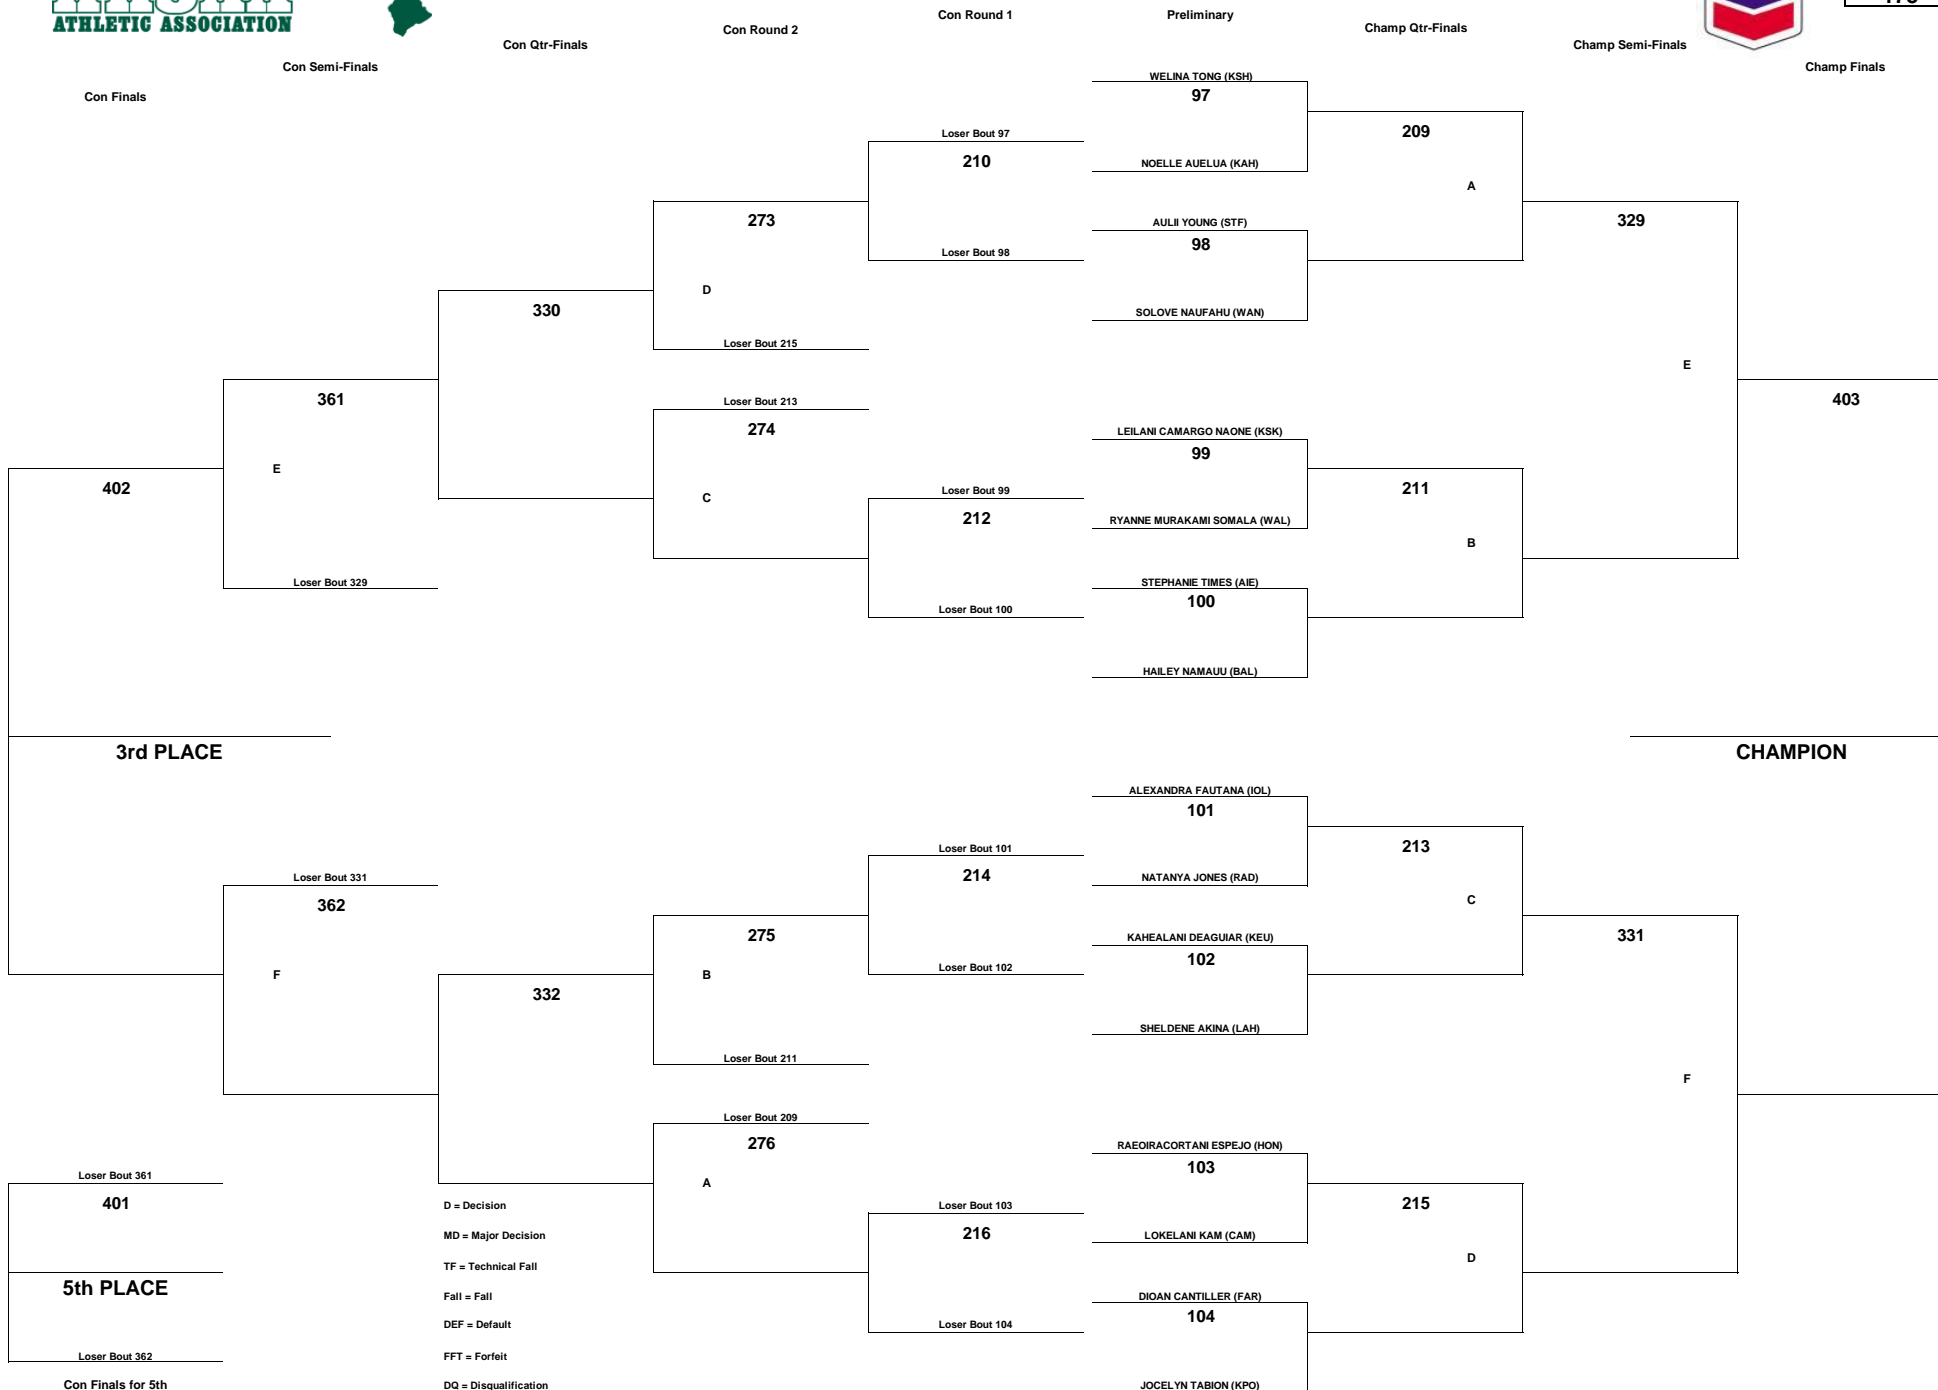

CHEVRON-HAWAII HIGH SCHOOL ATHLETIC ASSOCIATION 2013 GIRLS WRESTLING CHAMPIONSHIPS

WEIGHT CLASS
175