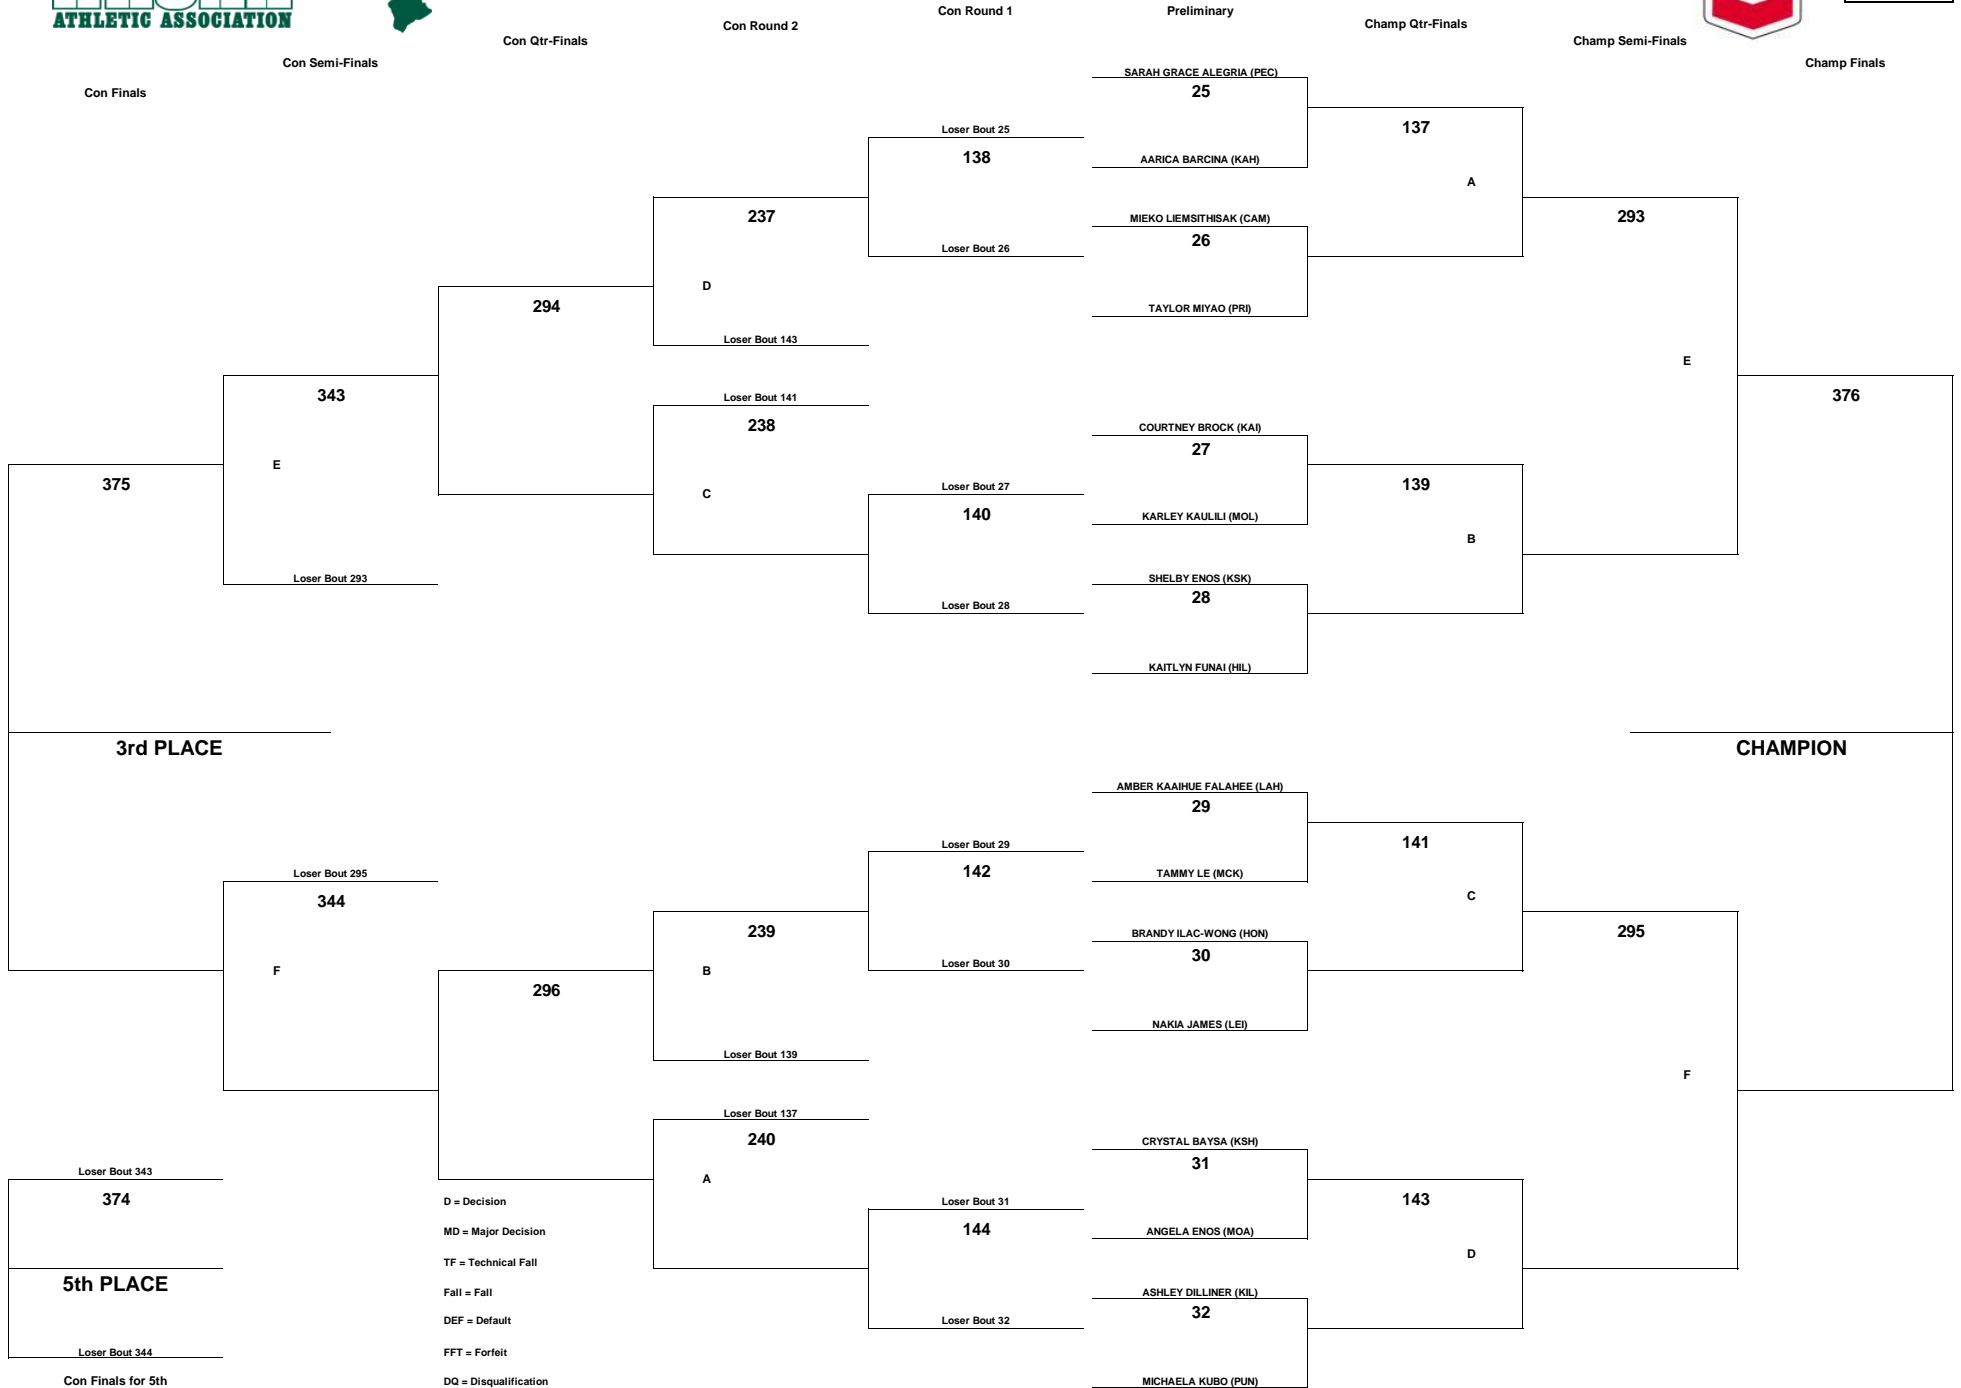

CHEVRON-HAWAII HIGH SCHOOL ATHLETIC ASSOCIATION 2013 GIRLS WRESTLING CHAMPIONSHIPS

WEIGHT CLASS
109