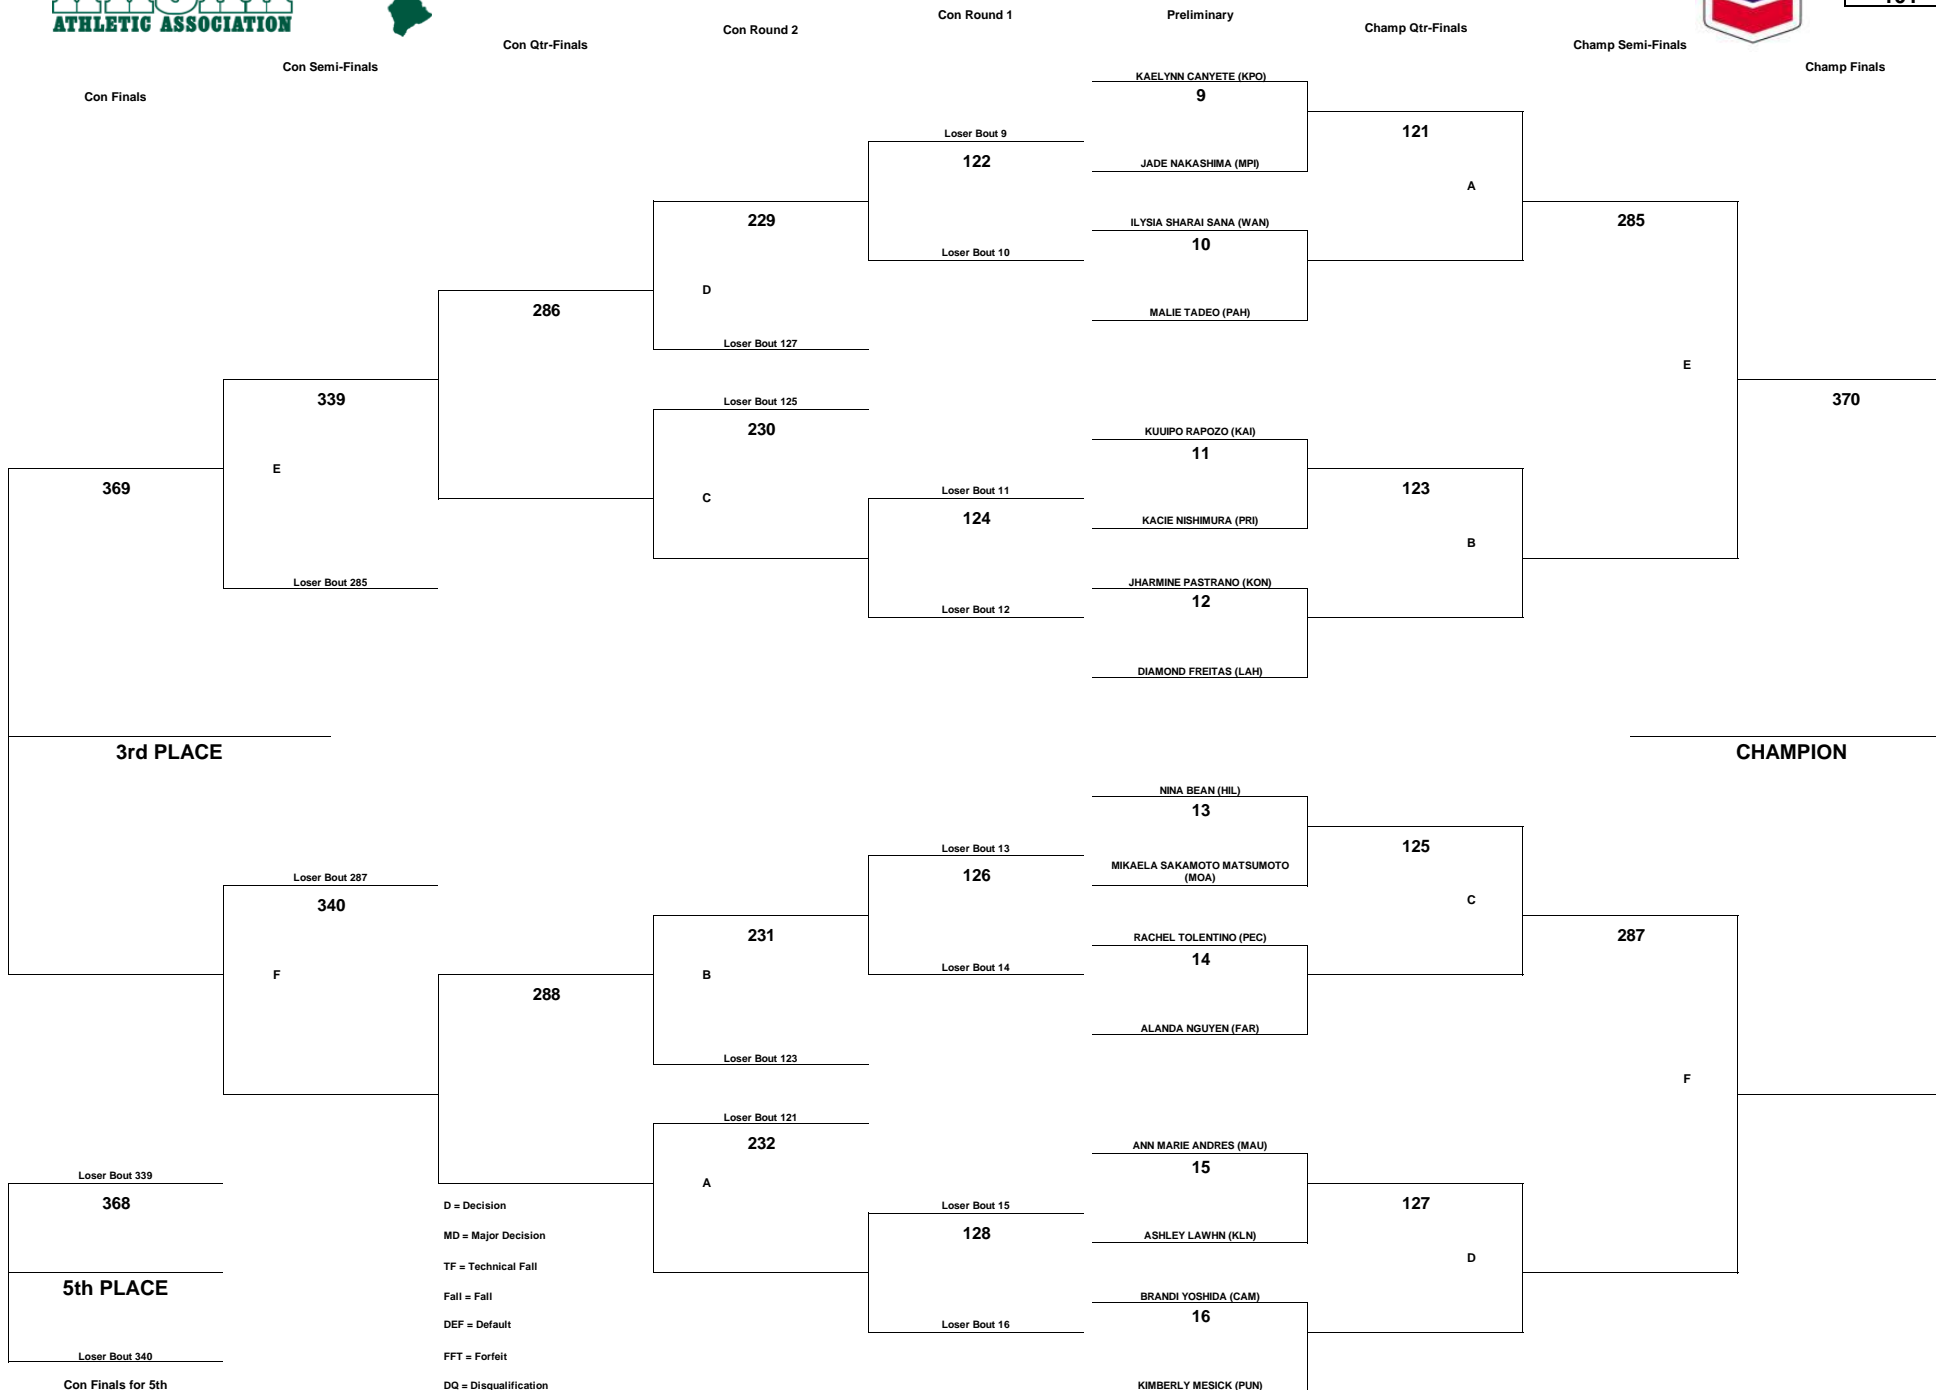

CHEVRON-HAWAII HIGH SCHOOL ATHLETIC ASSOCIATION 2013 GIRLS WRESTLING CHAMPIONSHIPS

WEIGHT CLASS
101