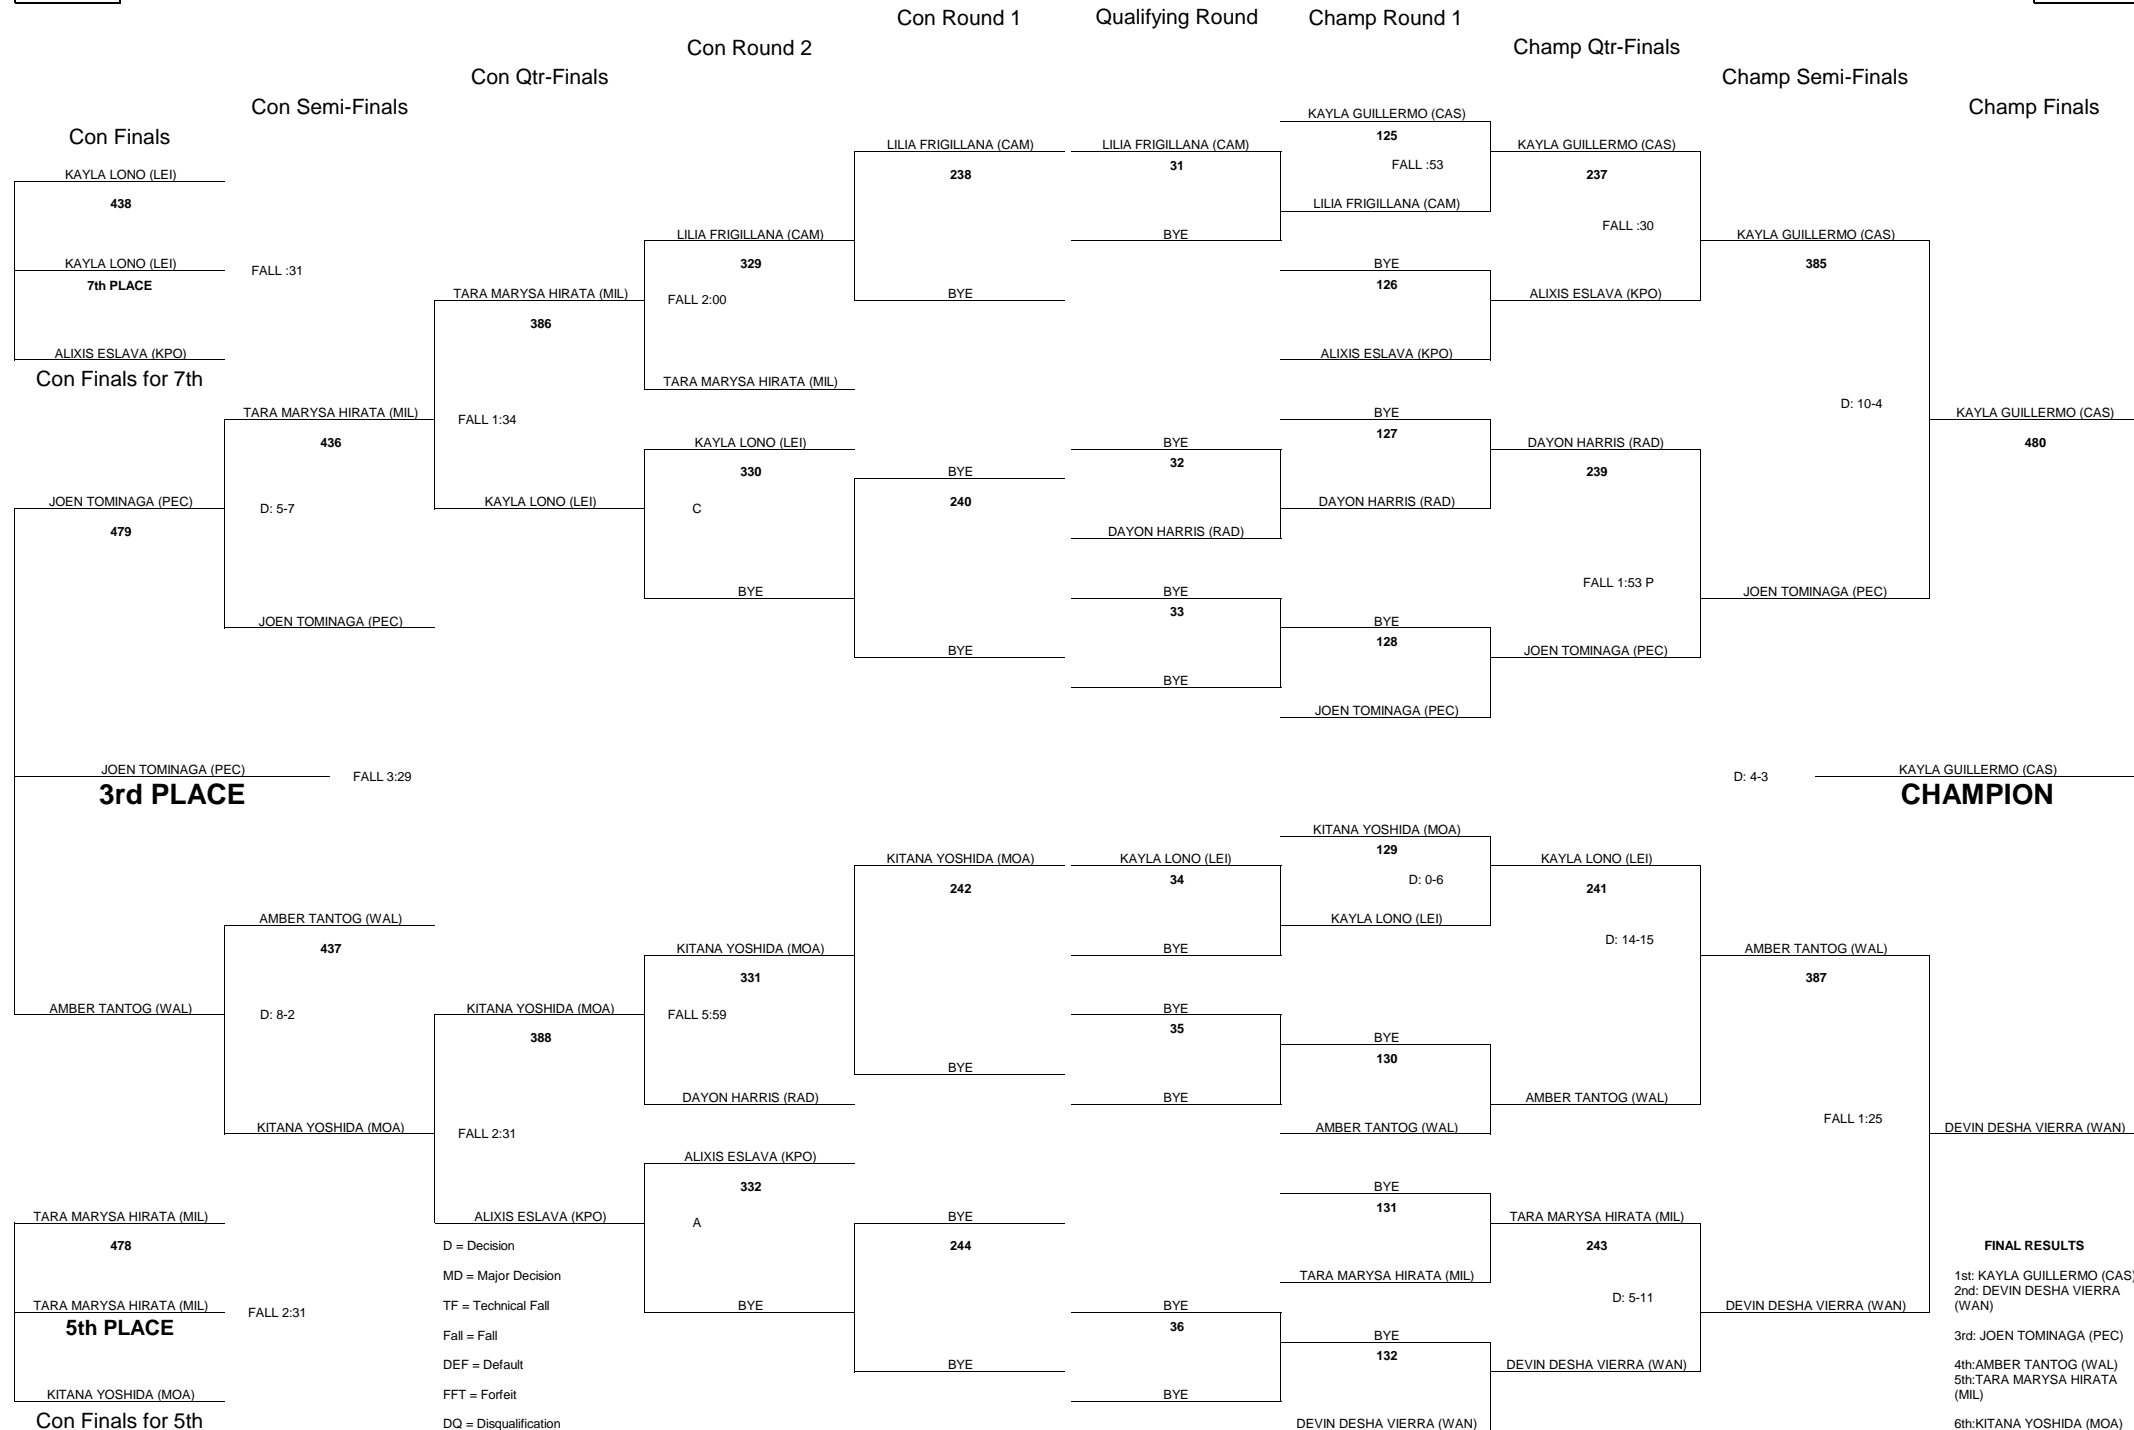

2013 OIA VARSITY GIRLS WRESTLING CHAMPIONSHIPS

WEIGHT CLASS

119

WEIGHT CLASS

119