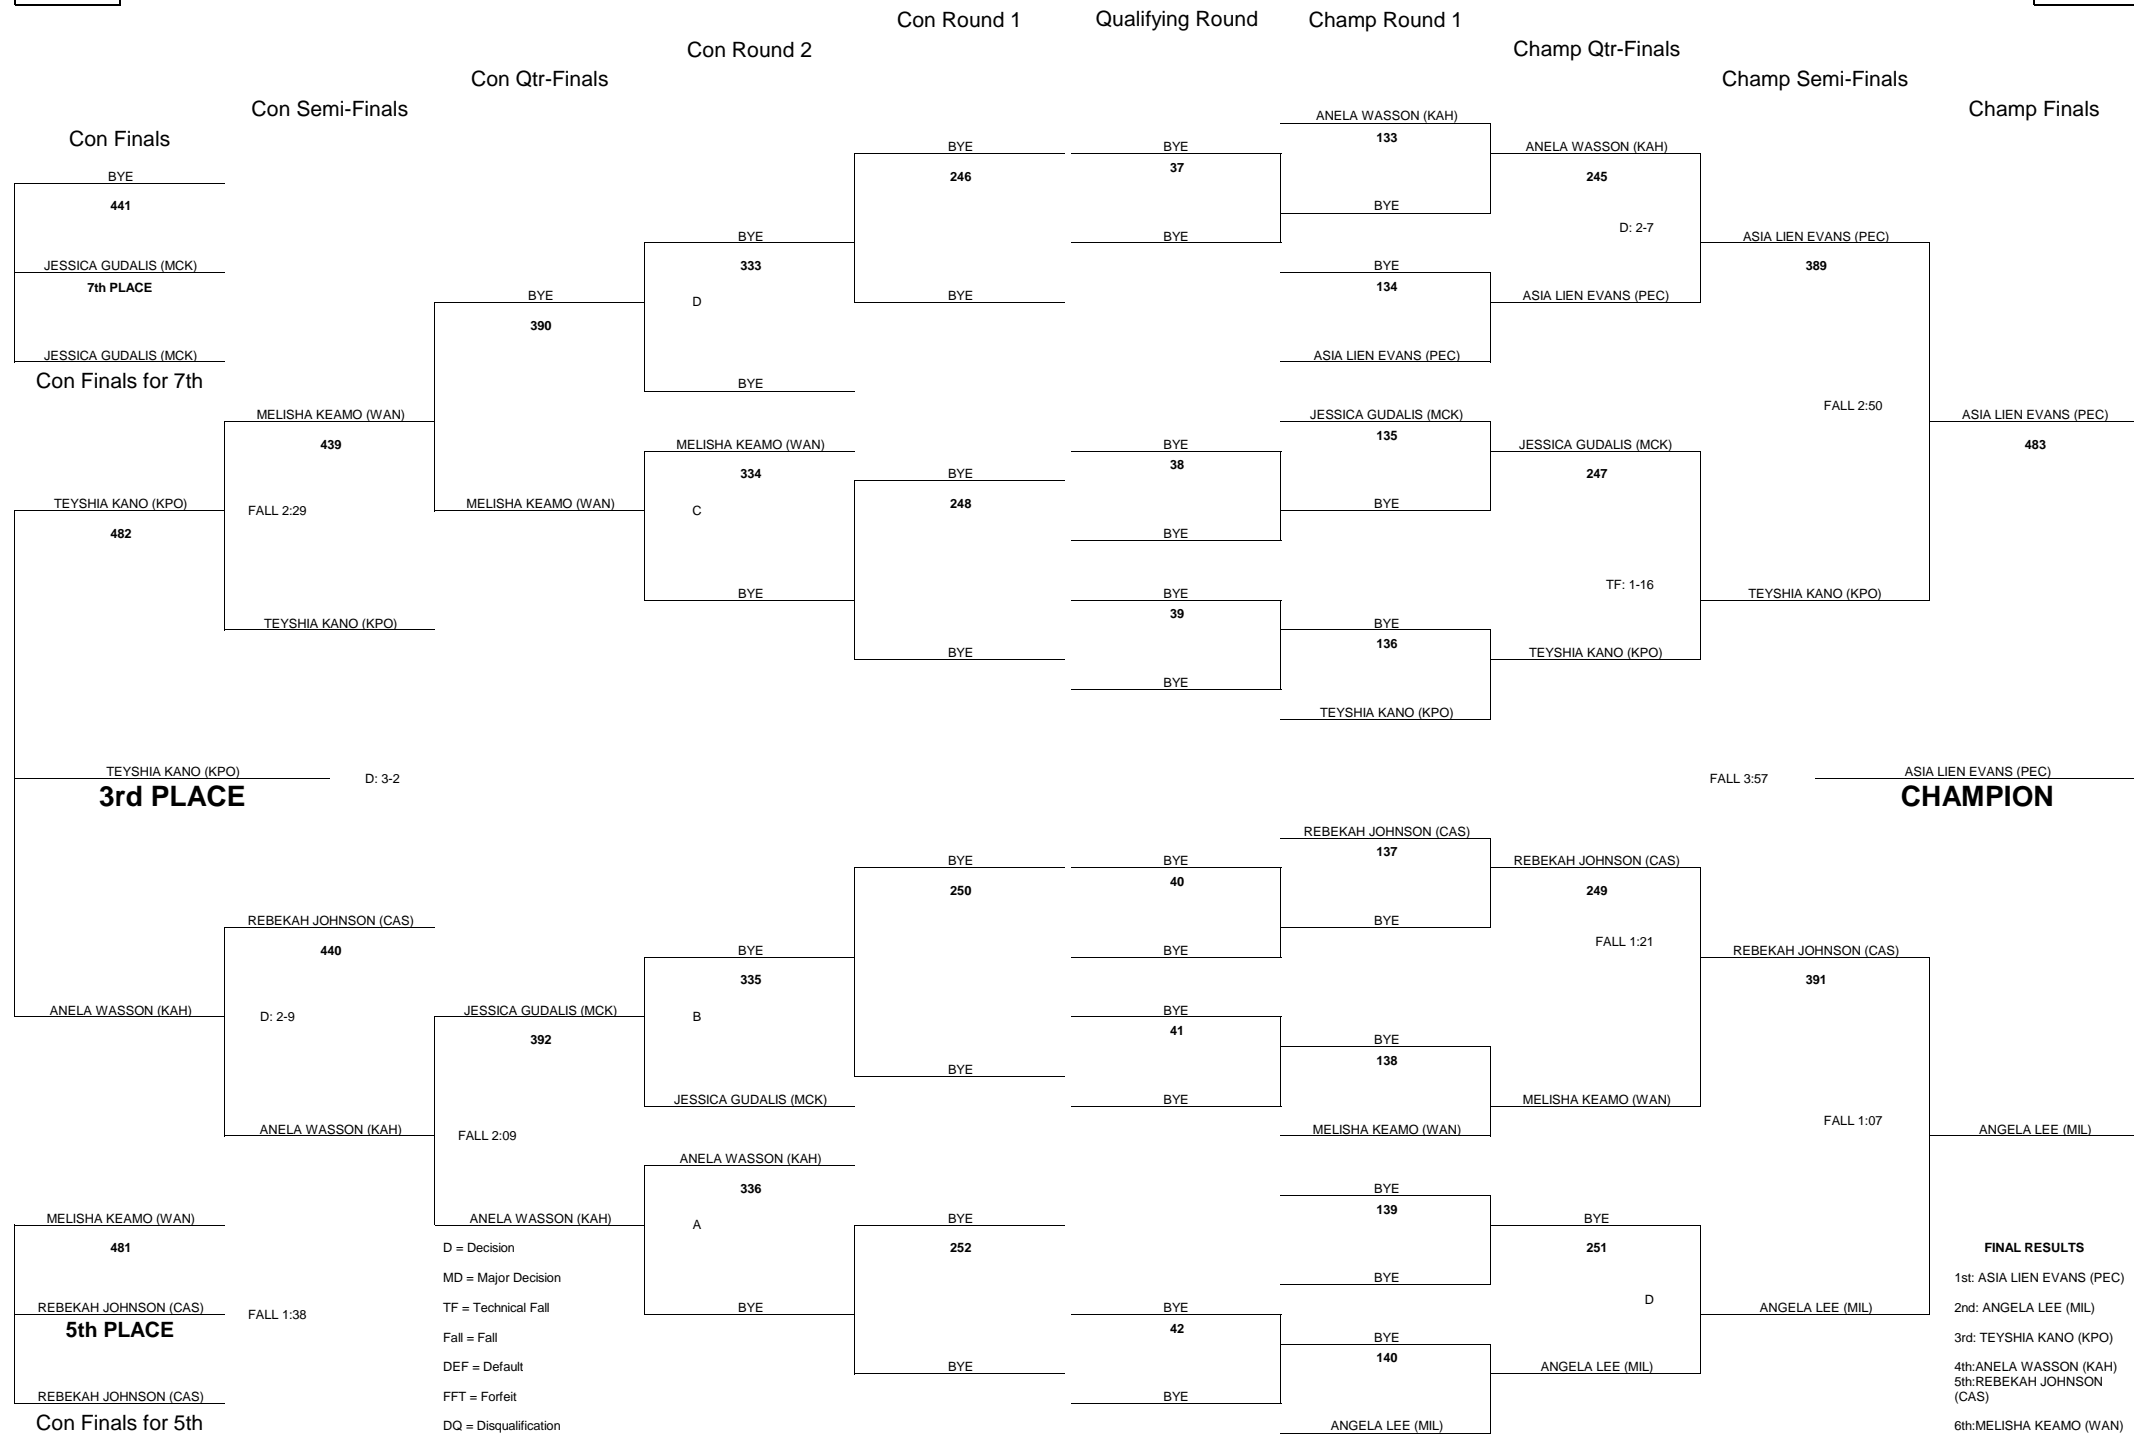

2013 OIA VARSITY GIRLS WRESTLING CHAMPIONSHIPS

WEIGHT CLASS

123

WEIGHT CLASS

123