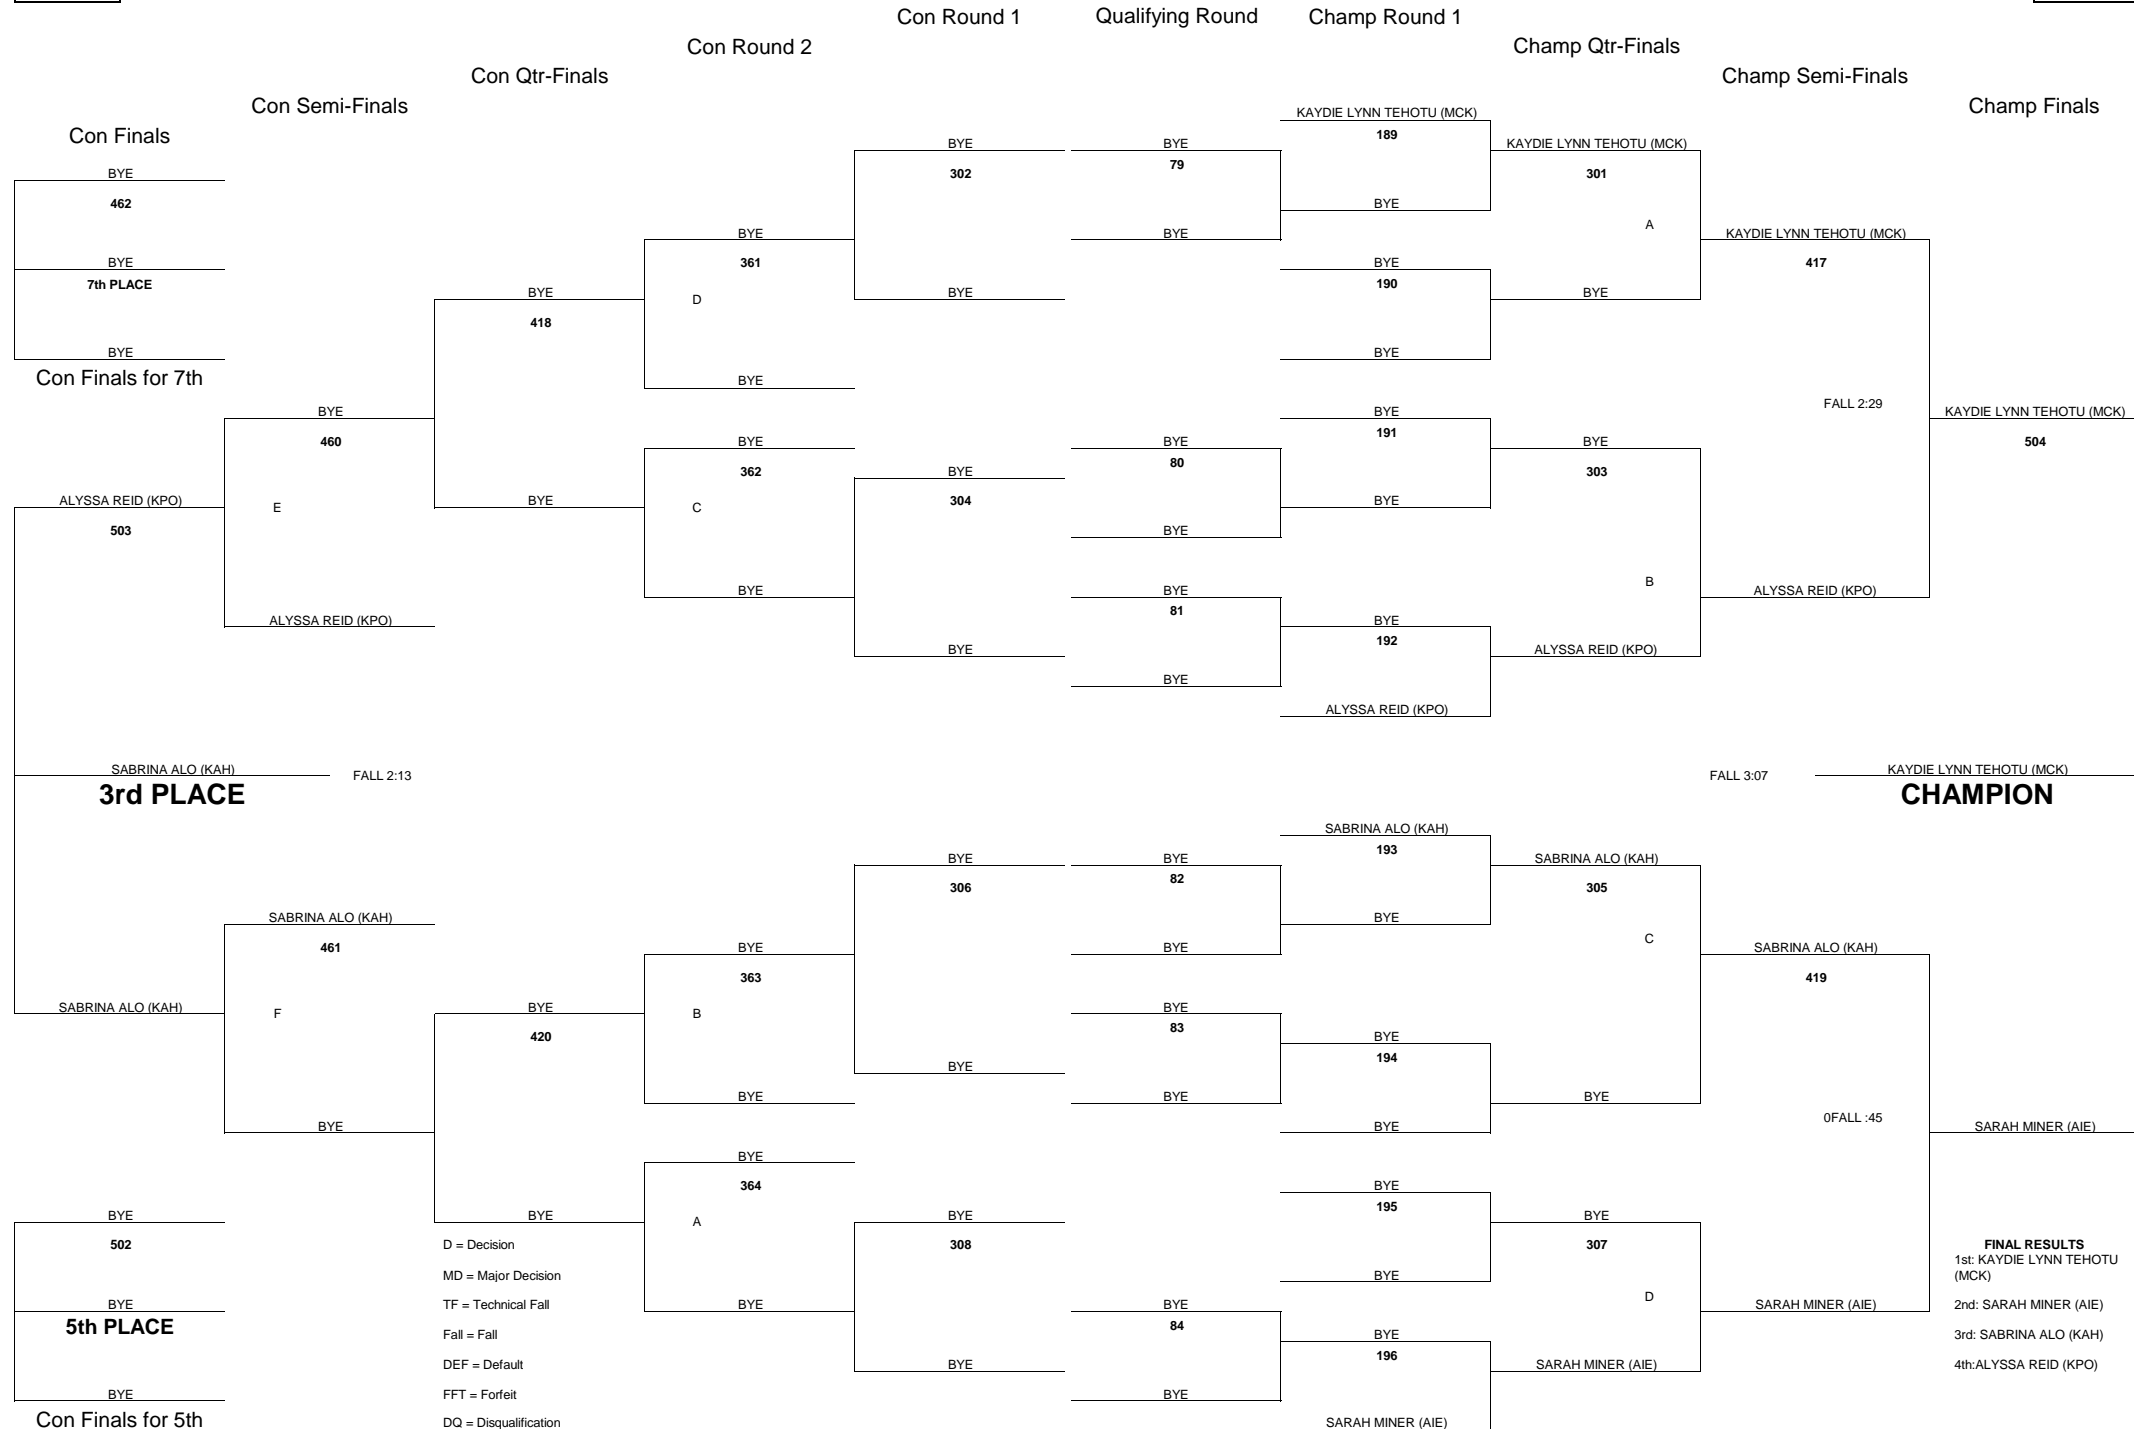

2013 OIA VARSITY GIRLS WRESTLING CHAMPIONSHIPS

WEIGHT CLASS

222

WEIGHT CLASS

222

D = Decision
MD = Major Decision
TF = Technical Fall
Fall = Fall
DEF = Default
FFT = Forfeit
DQ = Disqualification