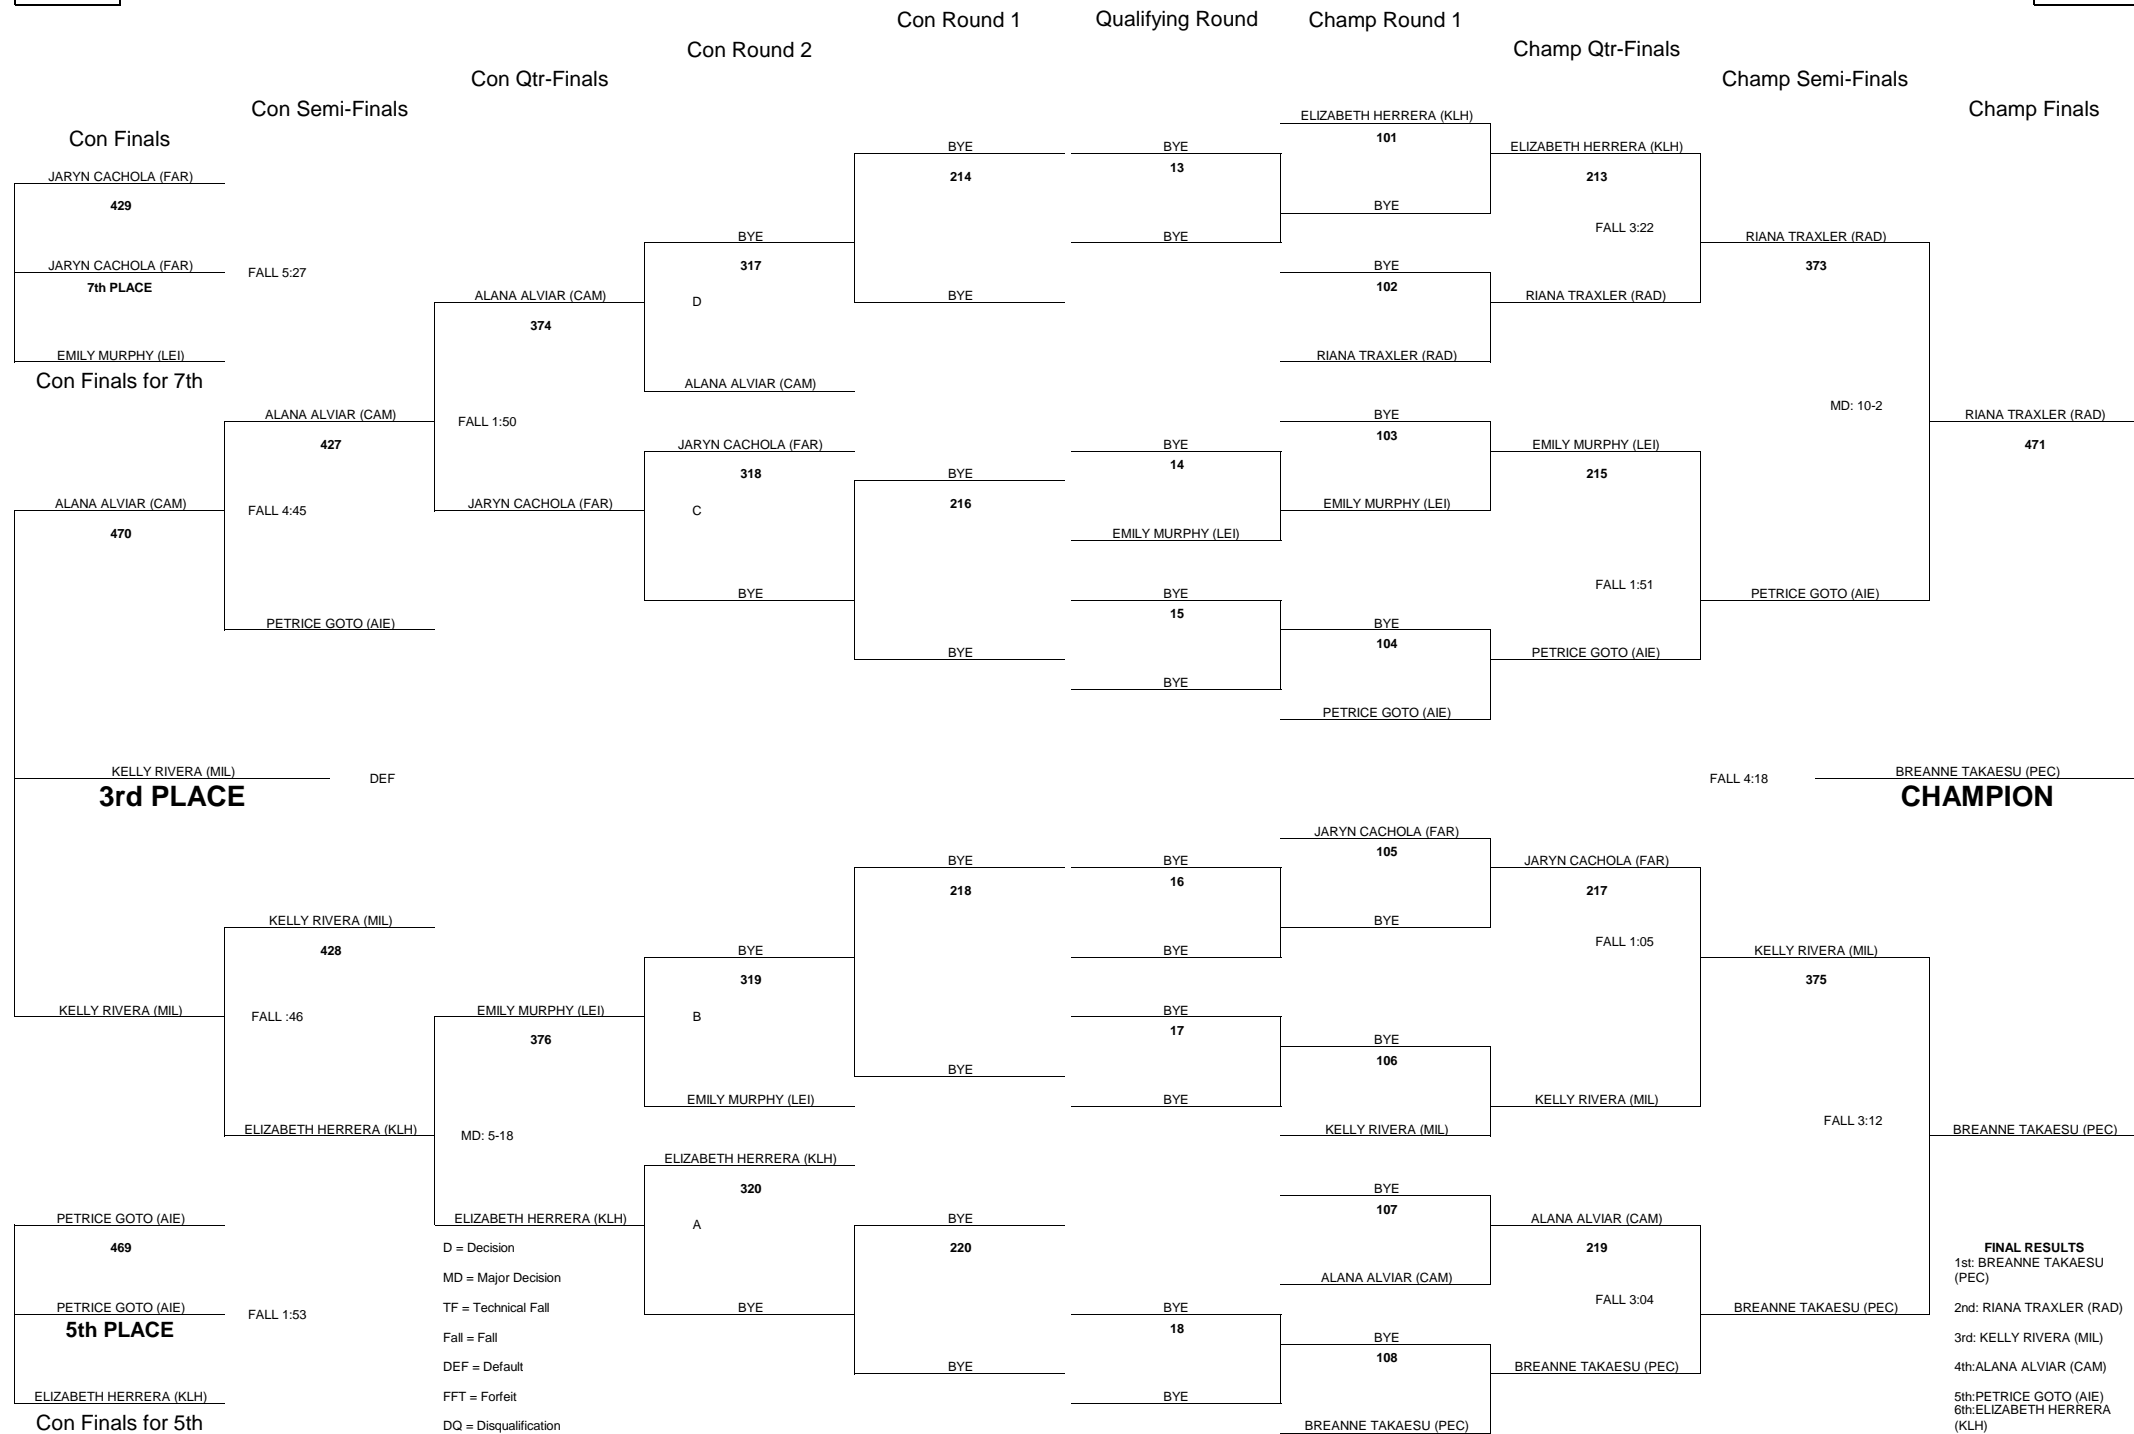

2013 OIA VARSITY GIRLS WRESTLING CHAMPIONSHIPS

WEIGHT CLASS

107

WEIGHT CLASS

107