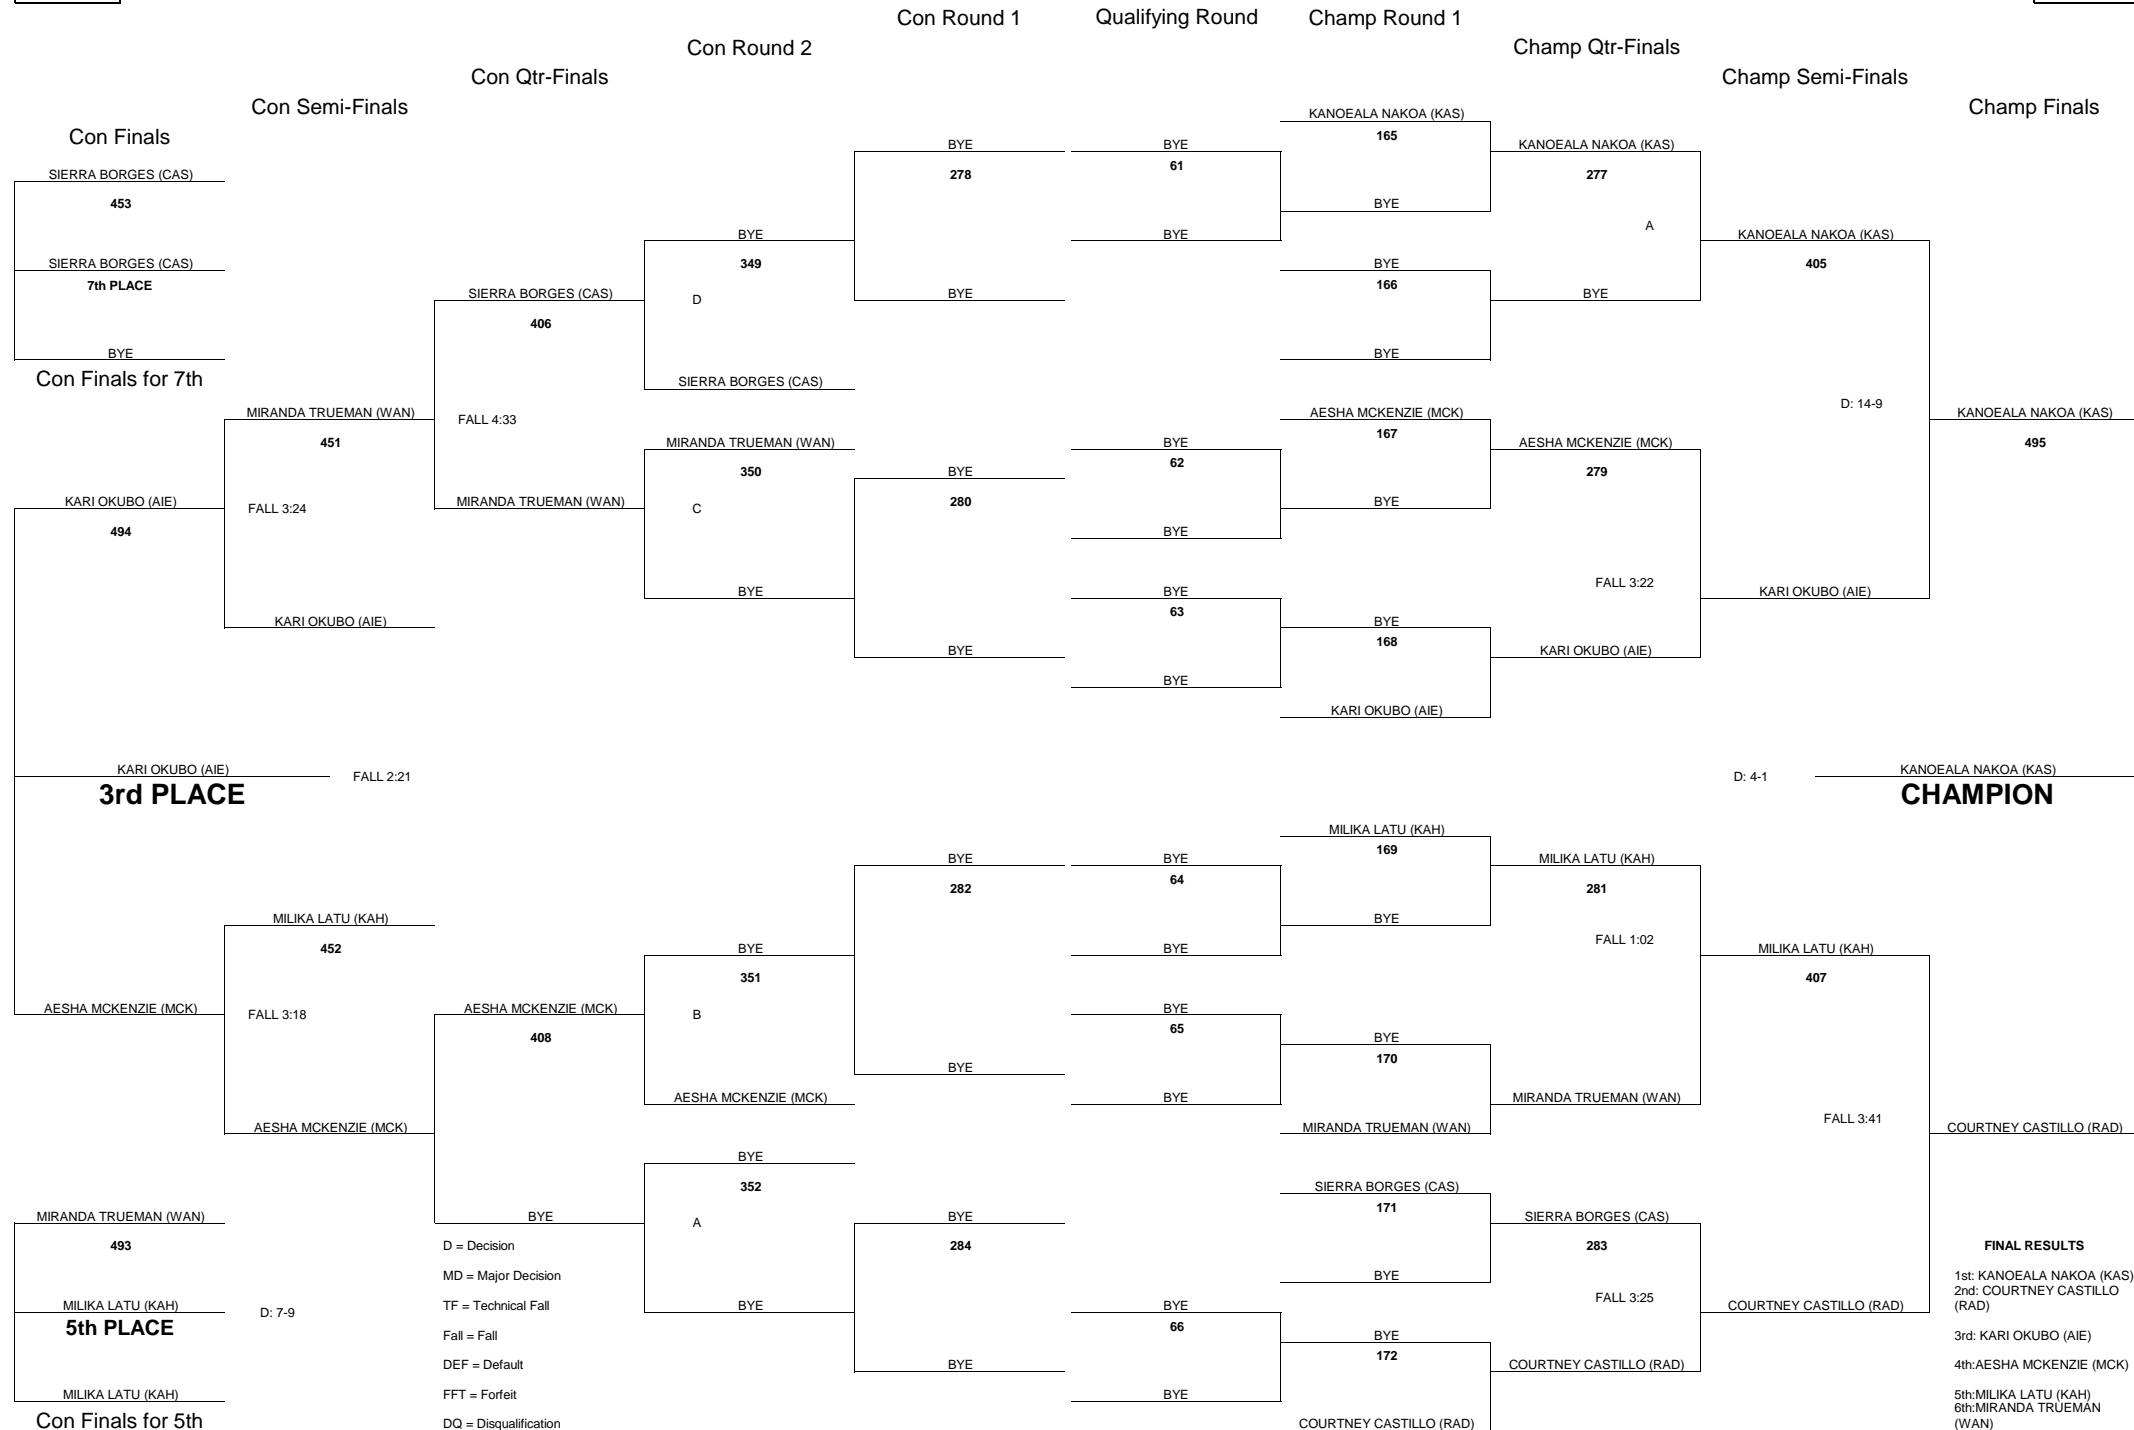

2013 OIA VARSITY GIRLS WRESTLING CHAMPIONSHIPS

WEIGHT CLASS

142

WEIGHT CLASS

142