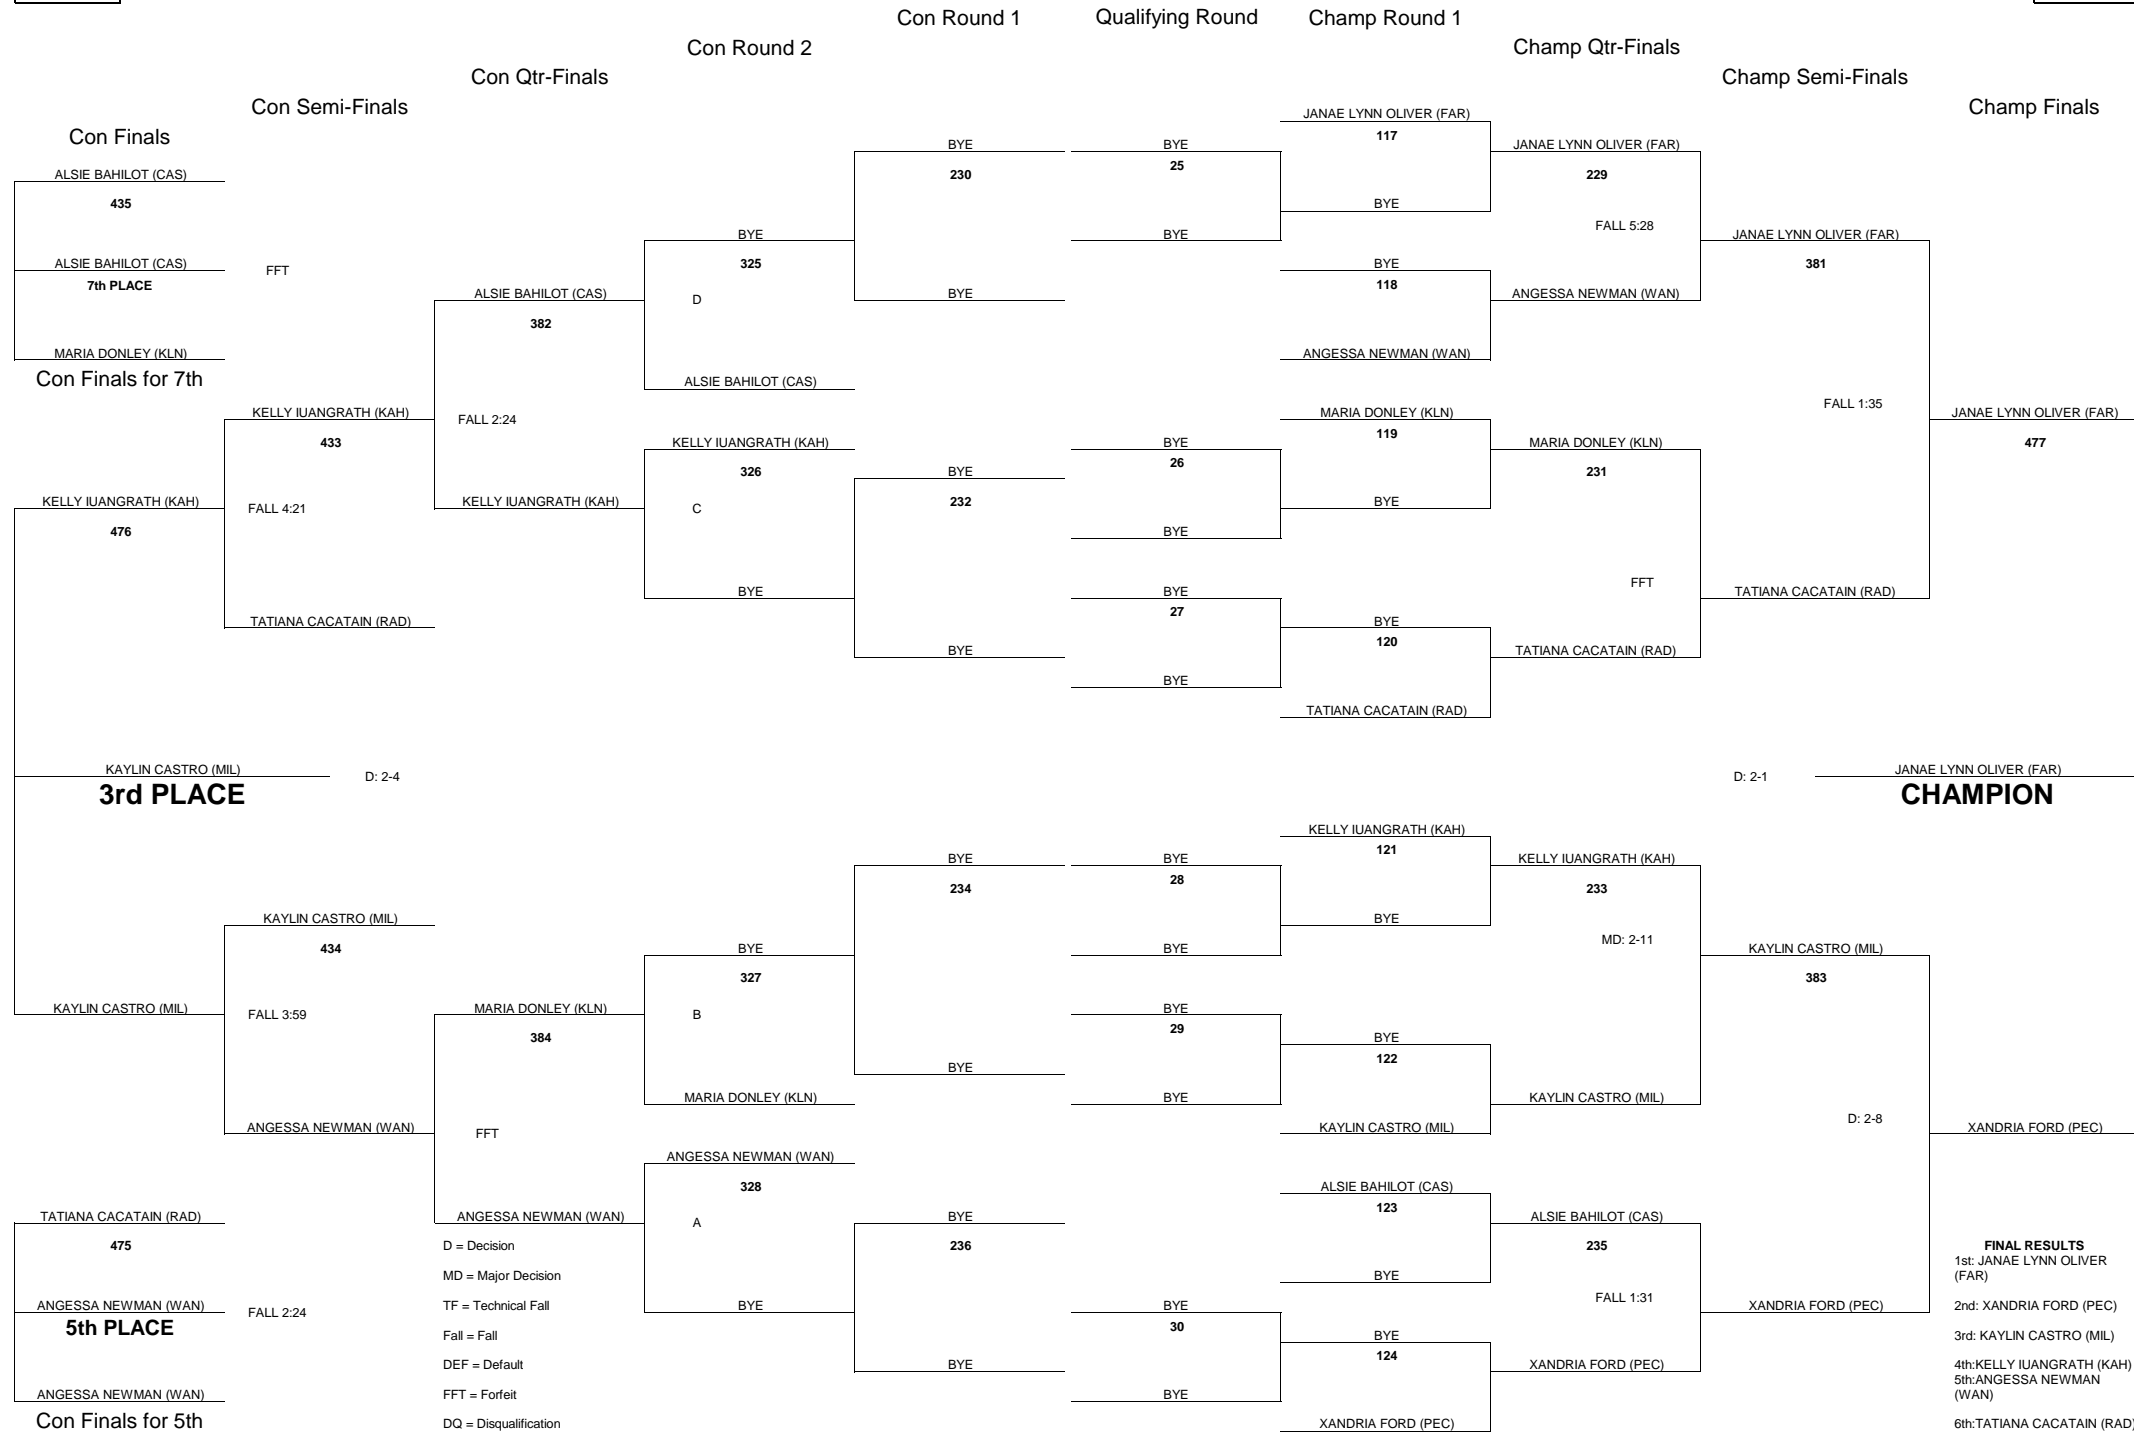

2013 OIA VARSITY GIRLS WRESTLING CHAMPIONSHIPS

WEIGHT CLASS

115

WEIGHT CLASS

115