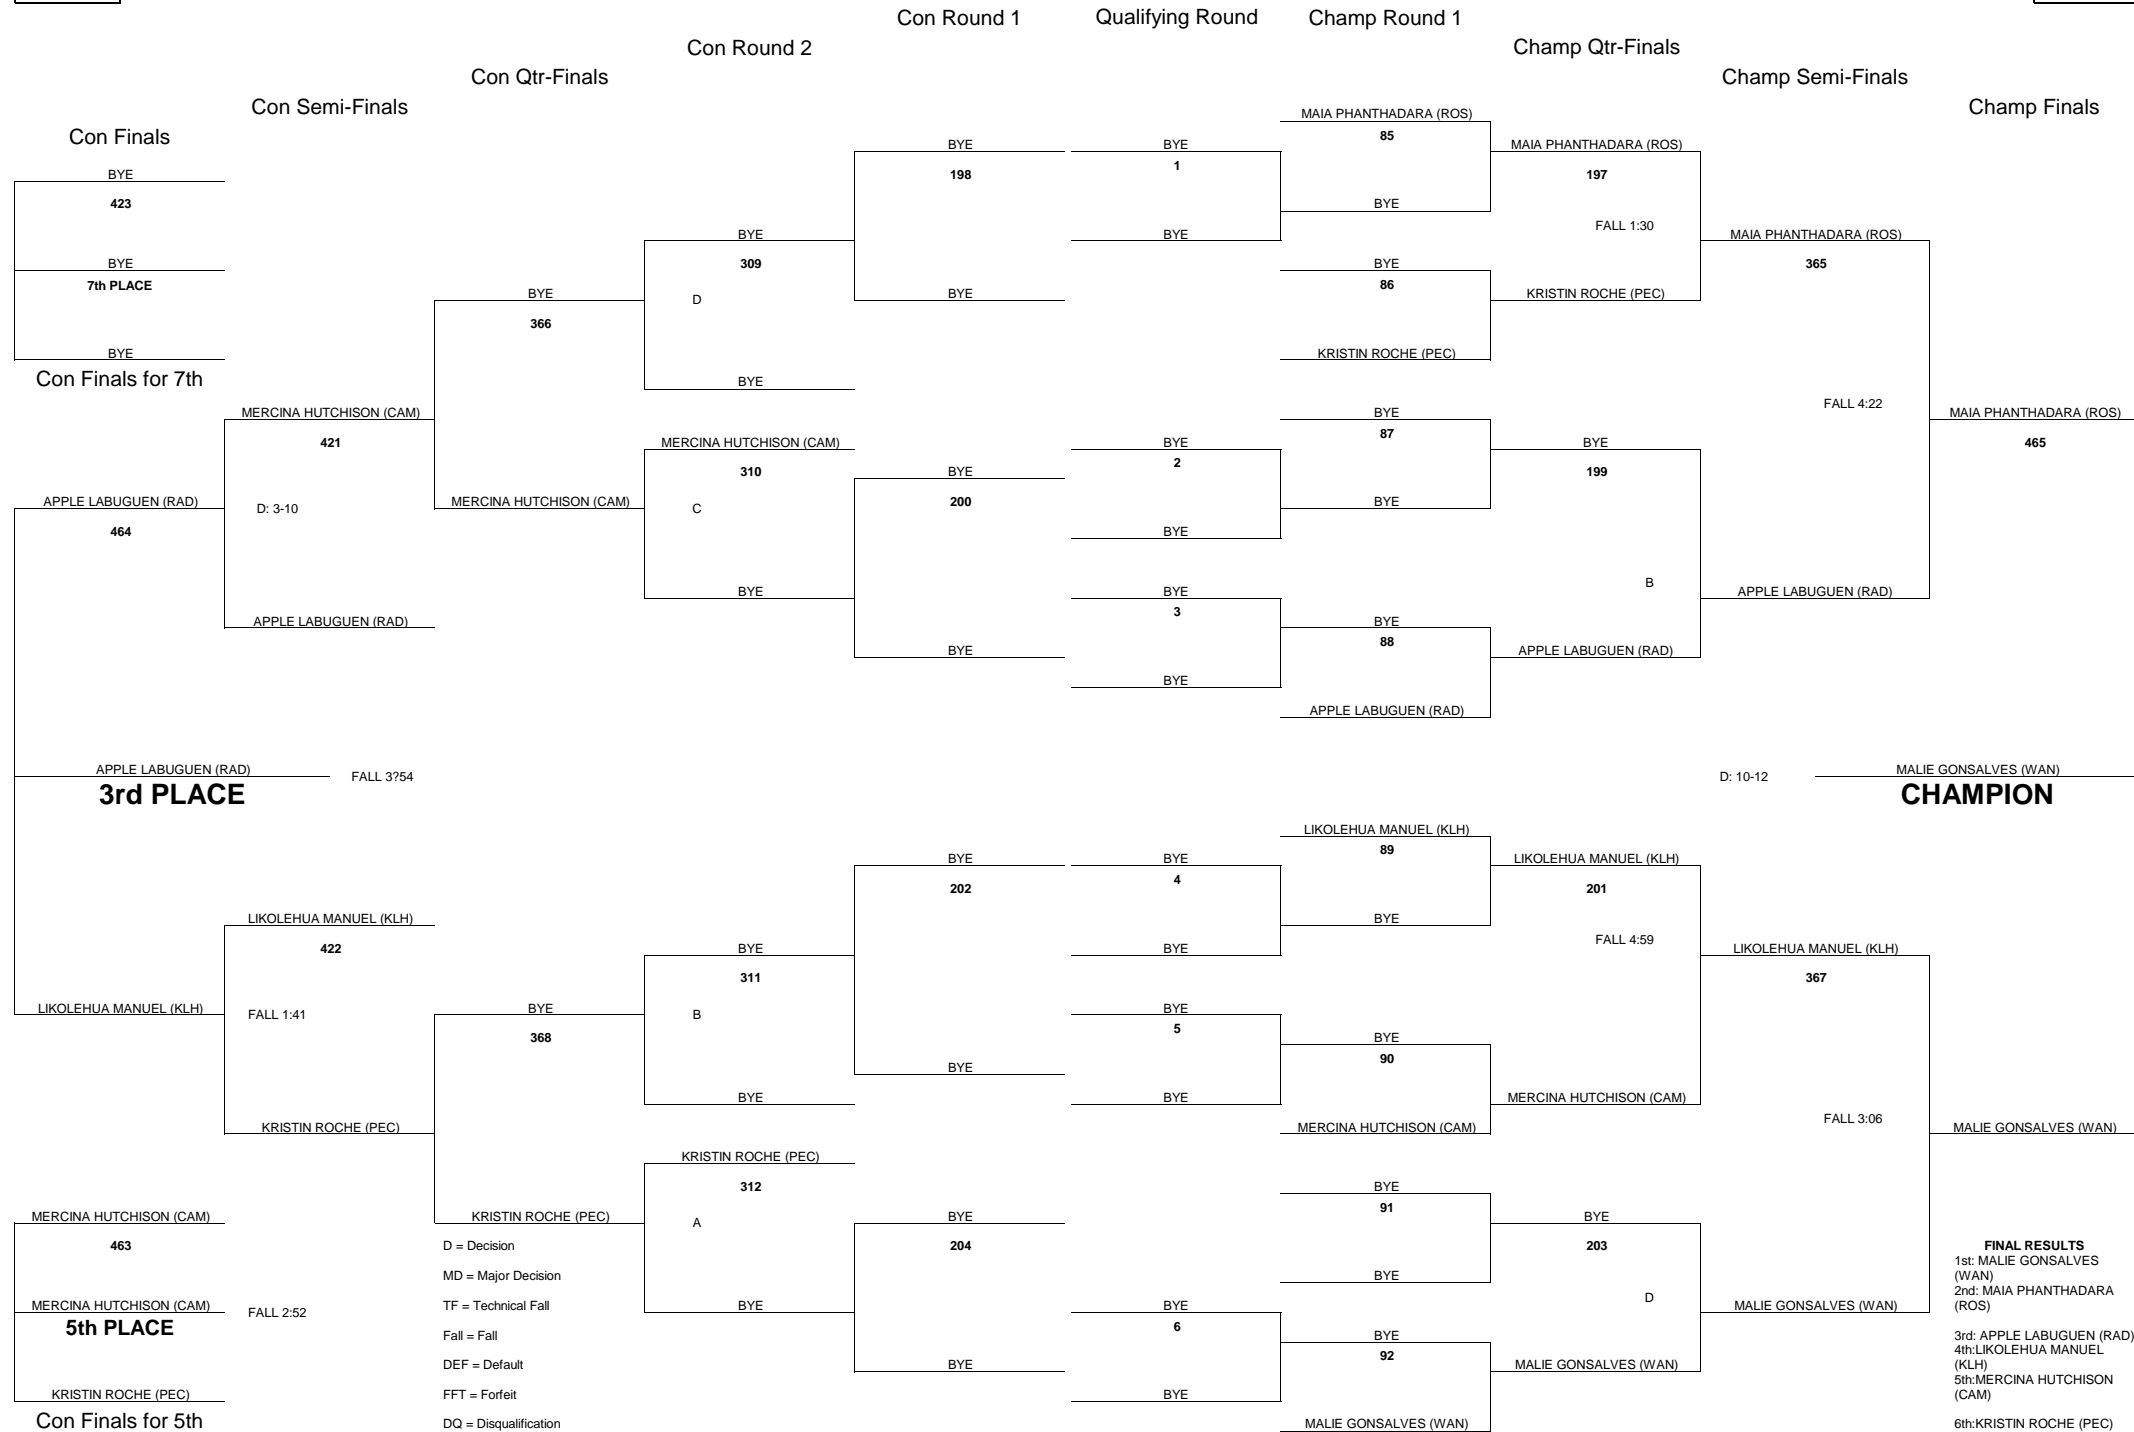

# 2013 OIA VARSITY GIRLS WRESTLING CHAMPIONSHIPS

WEIGHT CLASS

**99**

WEIGHT CLASS

**99**