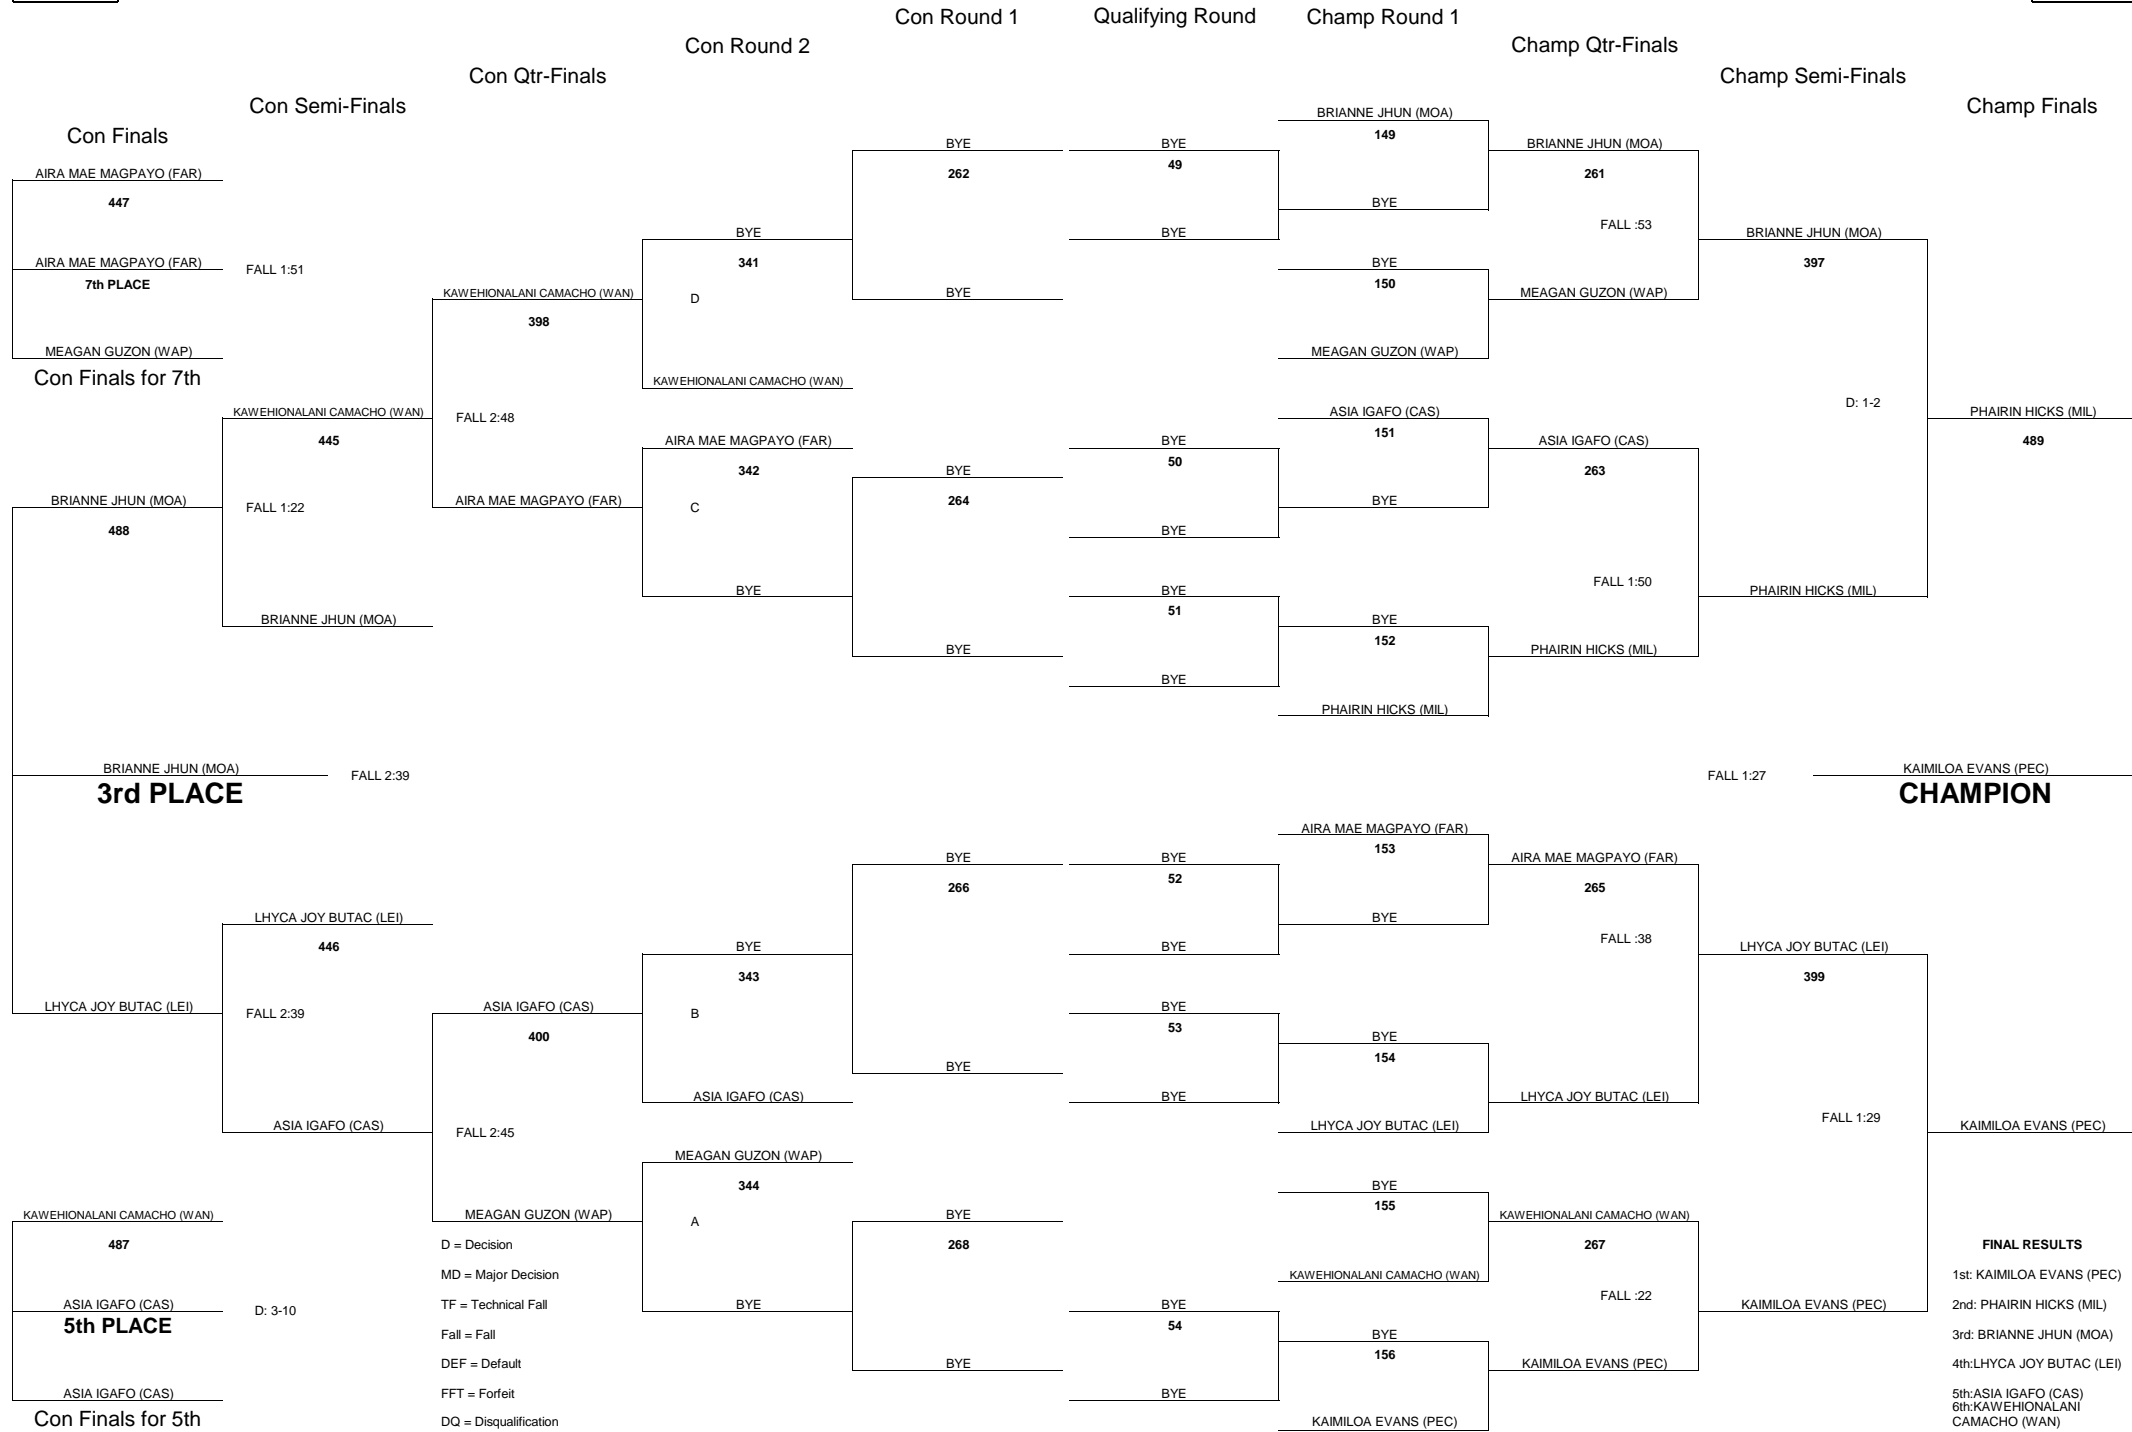

2013 OIA VARSITY GIRLS WRESTLING CHAMPIONSHIPS

WEIGHT CLASS

132

WEIGHT CLASS

132