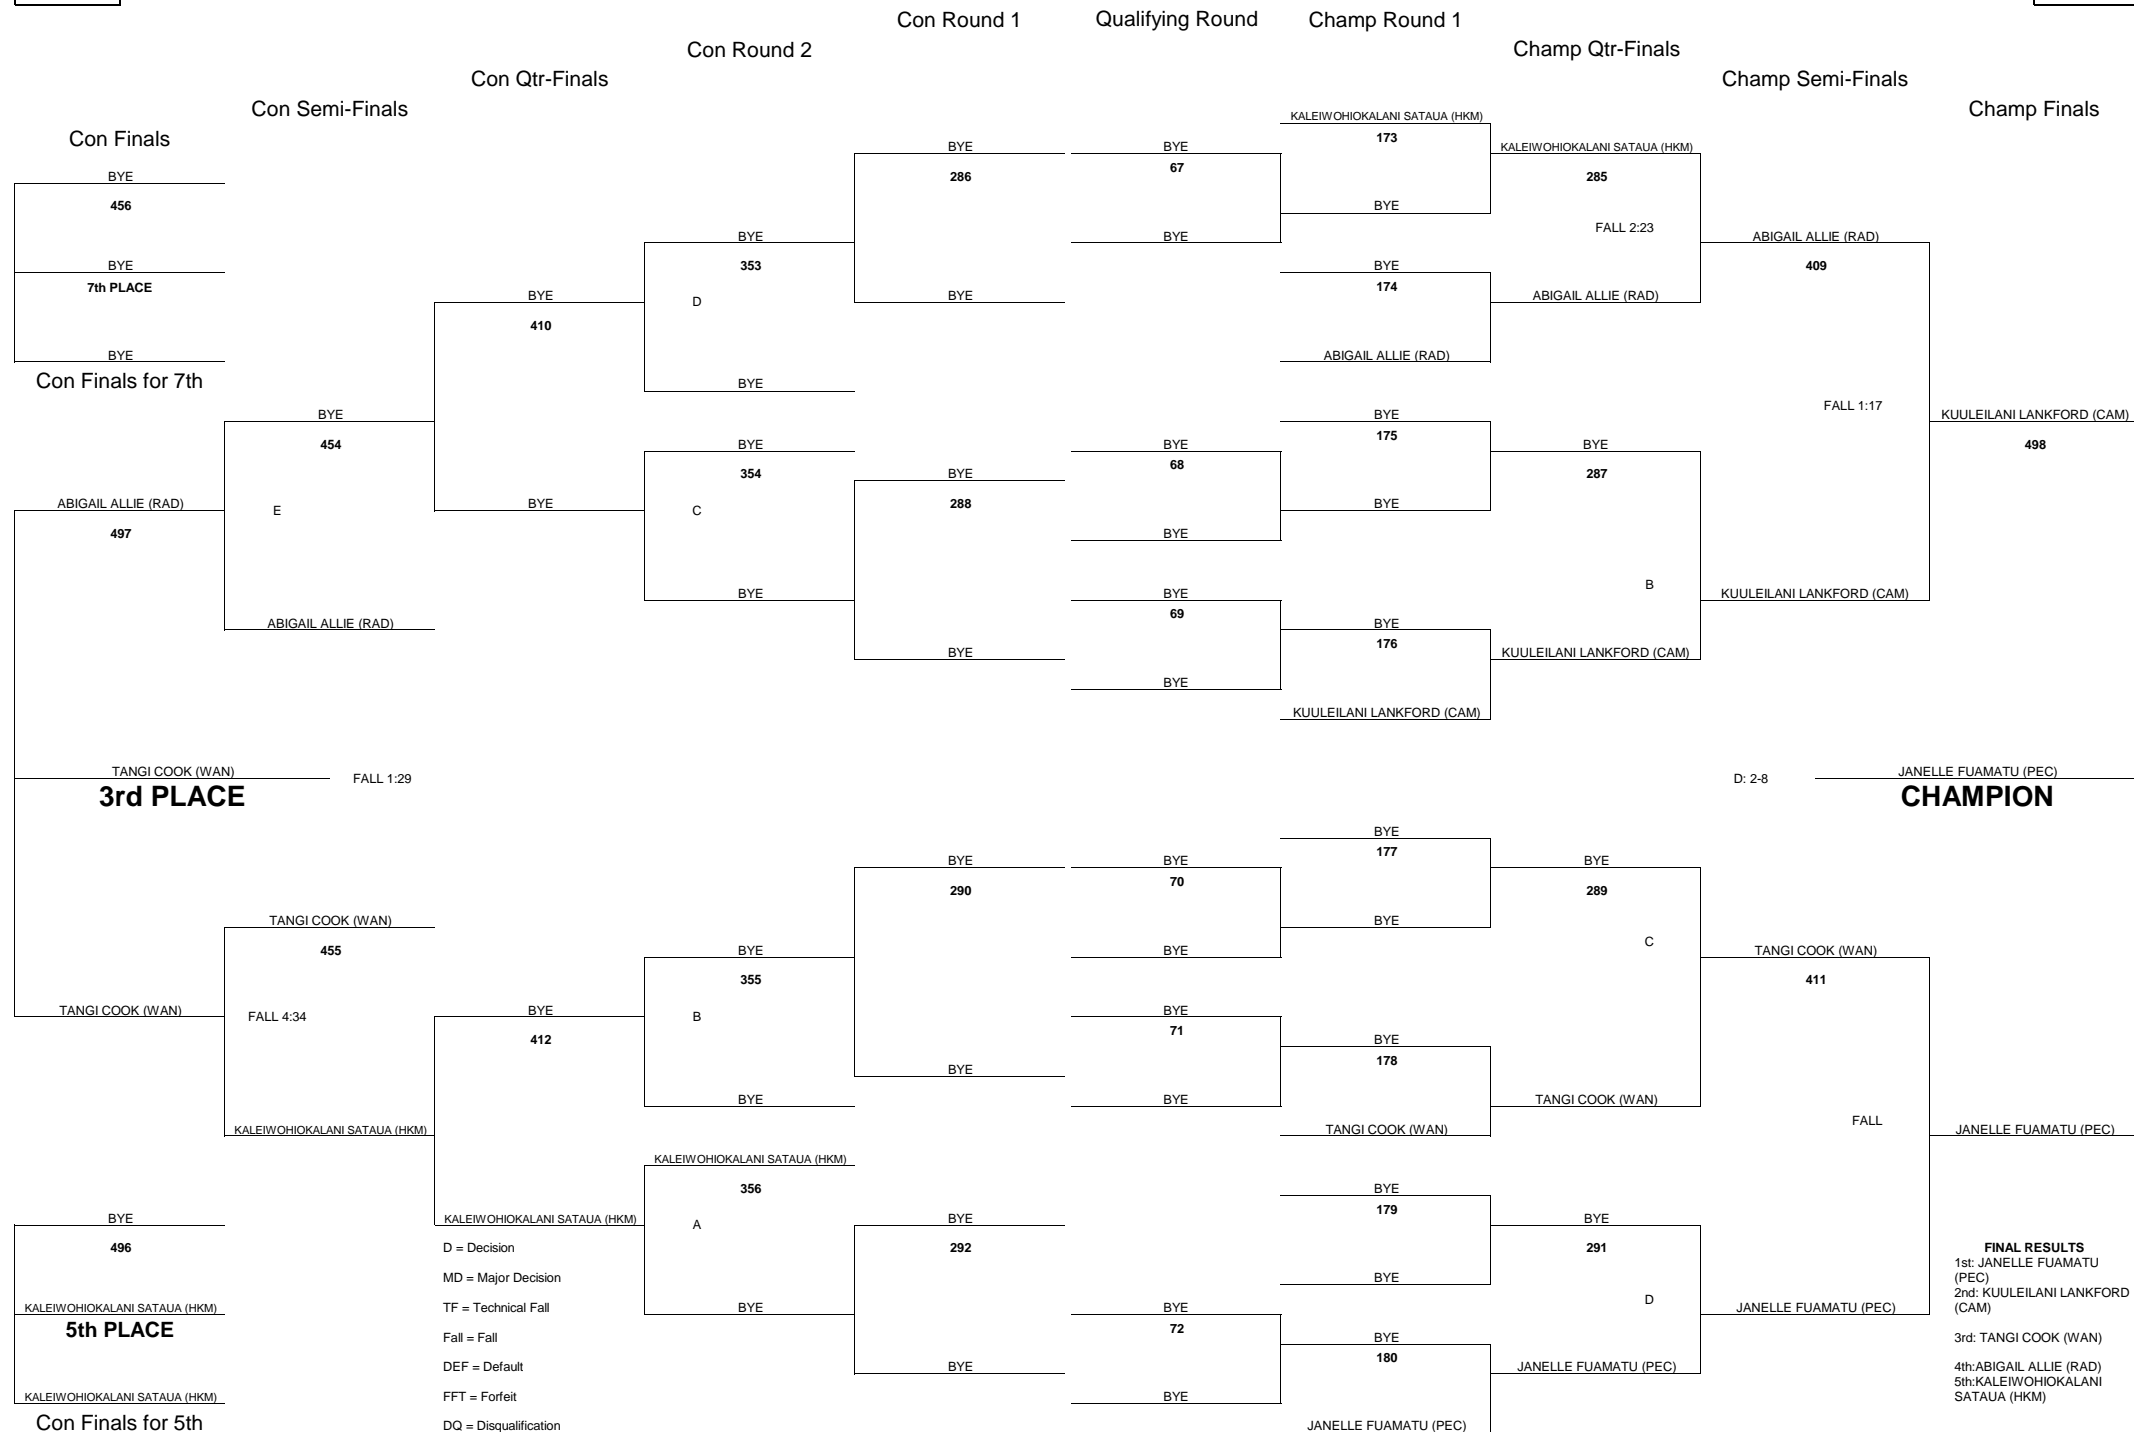

2013 OIA VARSITY GIRLS WRESTLING CHAMPIONSHIPS

WEIGHT CLASS

157

WEIGHT CLASS

157